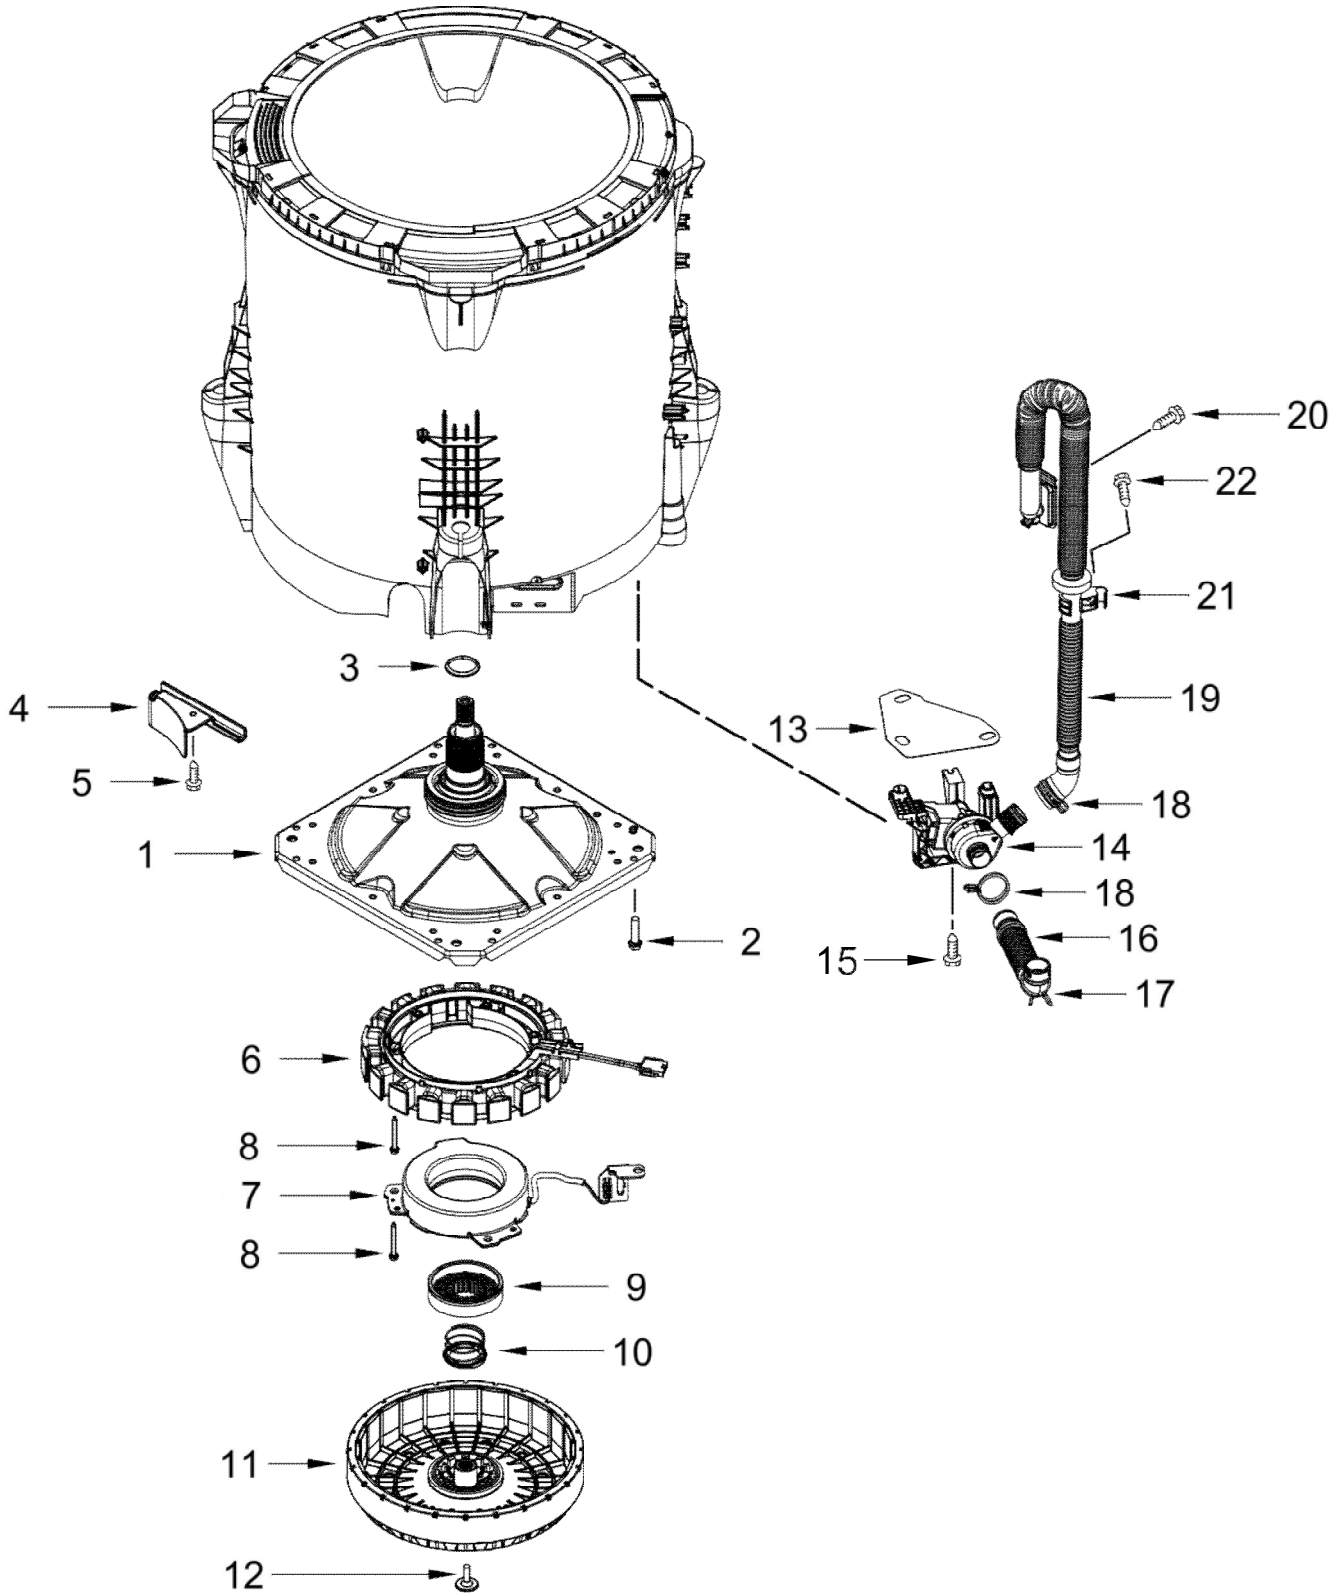

LAVADORA 7MMVW7230LC0

LAVADORA 7MMVW7230LC0

Illus.
No. Part No. Description

- 1 W11094304 Tub Ring
- 2 W11246846 Cap, Agitator
- 3 W10625252 Screw
- 4 W11093899 Agitator
- 5 W11178227 Basket Assembly
- 6 W11183985 Basket, Lock Nut
- 7 W11219115 Tub

Illus.
No. Part No. Description

- 8 W11089264 Filter, Drain Pump
- 9 8533928 Screw
- 10 W11187091 Damper Assembly,
Tub Suspension
(Set Of 4-Includes
Suspension Bushings
and Suspension Balls)
- 11 W11130936 Harness, Lower

Illus.
No. Part No. Description

- 12 8572540 Hose Pressure Switch
- 13 W10005430 Clamp, Cable
- 14 W10238319 Screw

LAVADORA 7MMVW7230LC0

LAVADORA 7MMVW7230LC0

<u>Illus. No.</u>	<u>Part No.</u>	<u>Description</u>
1	W11185701	Drive Assembly
2	W10249633	Screw
3	W11218170	Washer, Thrust
4	W10673062	Harness Shield - Motor
5	3400076	Screw
6	W10897050	Stator, Motor
7	W10905022	Assembly, Clutch
8	W10644129	Screw
9	W10905025	Slider

<u>Illus. No.</u>	<u>Part No.</u>	<u>Description</u>
10	W10006494	Assembly, Spring
11	W10897040	Rotor, Motor
12	W10636382	Screw
13	W10894129	Shield, Heat
14	W11263349	Pump Assembly, Drain
15	W10004910	Screw
16	W10763259	Hose, Tub to Pump
17	8317496	Clamp, Hose
18	W11375994	Clamp, Hose