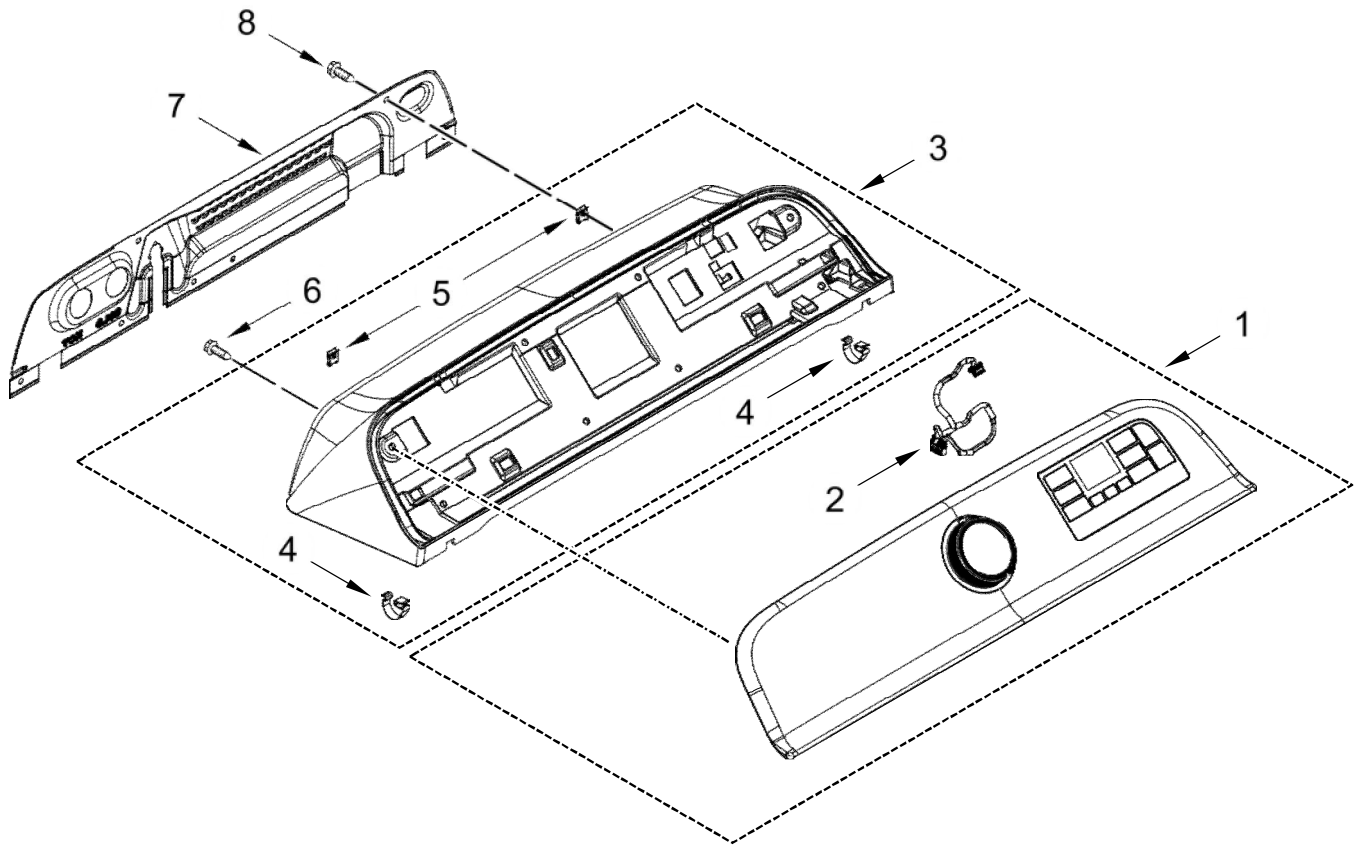

LAVADORA 7MMVW7230LC0