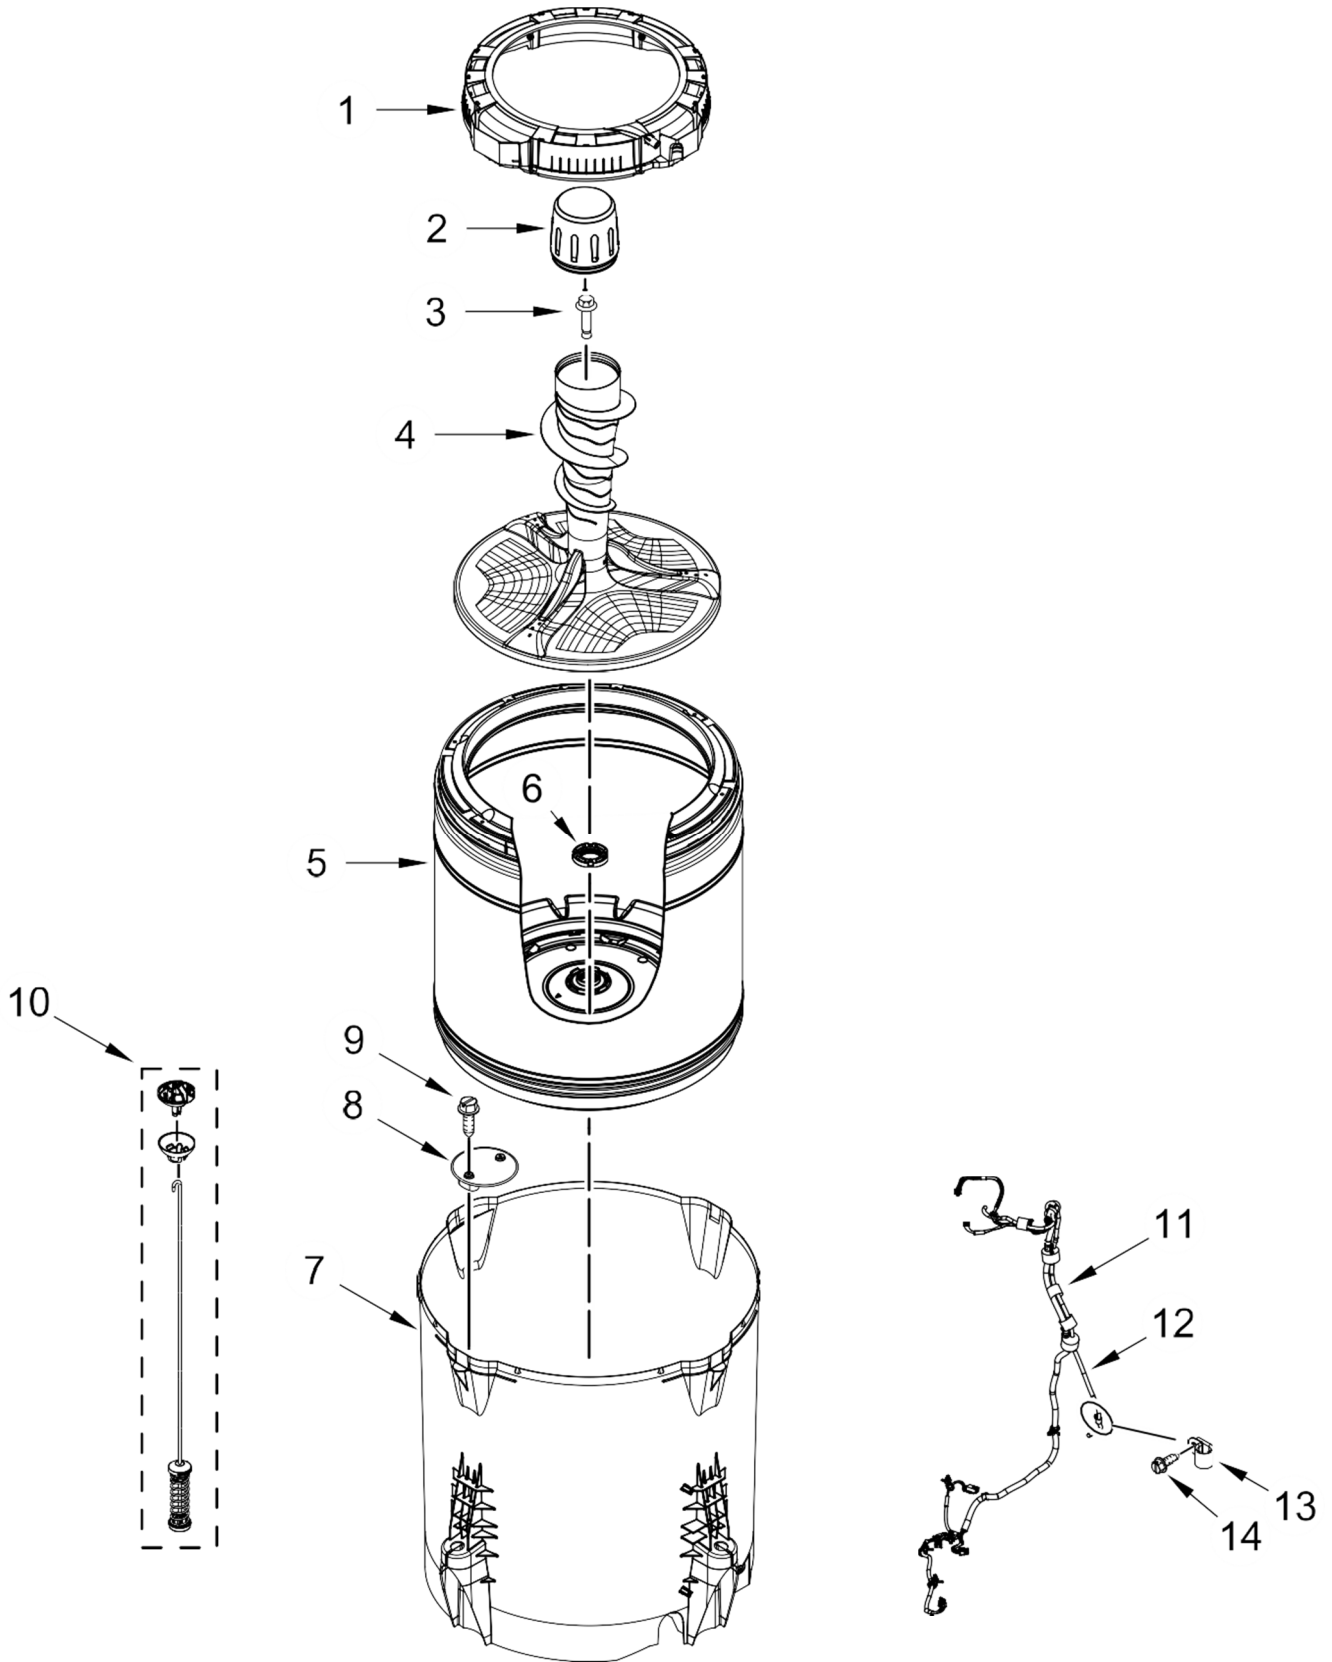

LAVADORA 7MMVW7230LC0

LAVADORA 7MMVW7230LC0

<u>Illus. No.</u>	<u>Part No.</u>	<u>Description</u>
1	W11459067	Assembly, Fascia
2	W11232465	Harness, UI

<u>Illus. No.</u>	<u>Part No.</u>	<u>Description</u>
3		Assembly, Console
	W11447379	Chrome Shadow
4	8312709	Clip, Console

LAVADORA 7MMVW7230LC0

LAVADORA 7MMVW7230LC0

Illus.
No. Part No. Description

- 1 W11094304 Tub Ring
- 2 W11246846 Cap, Agitator
- 3 W10625252 Screw
- 4 W11093899 Agitator
- 5 W11178227 Basket Assembly
- 6 W11183985 Basket, Lock Nut
- 7 W11219115 Tub

Illus.
No. Part No. Description

- 8 W11089264 Filter, Drain Pump
- 9 8533928 Screw
- 10 W11187091 Damper Assembly,
Tub Suspension
(Set Of 4-Includes
Suspension Bushings
and Suspension Balls)
- 11 W11130936 Harness, Lower

Illus.
No. Part No. Description

- 12 8572540 Hose Pressure Switch
- 13 W10005430 Clamp, Cable
- 14 W10238319 Screw

LAVADORA 7MMVW7230LC0

LAVADORA 7MMVW7230LC0

<u>Illus. No.</u>	<u>Part No.</u>	<u>Description</u>
1	W11185701	Drive Assembly
2	W10249633	Screw
3	W11218170	Washer, Thrust
4	W10673062	Harness Shield - Motor
5	3400076	Screw
6	W10897050	Stator, Motor
7	W10905022	Assembly, Clutch
8	W10644129	Screw
9	W10905025	Slider