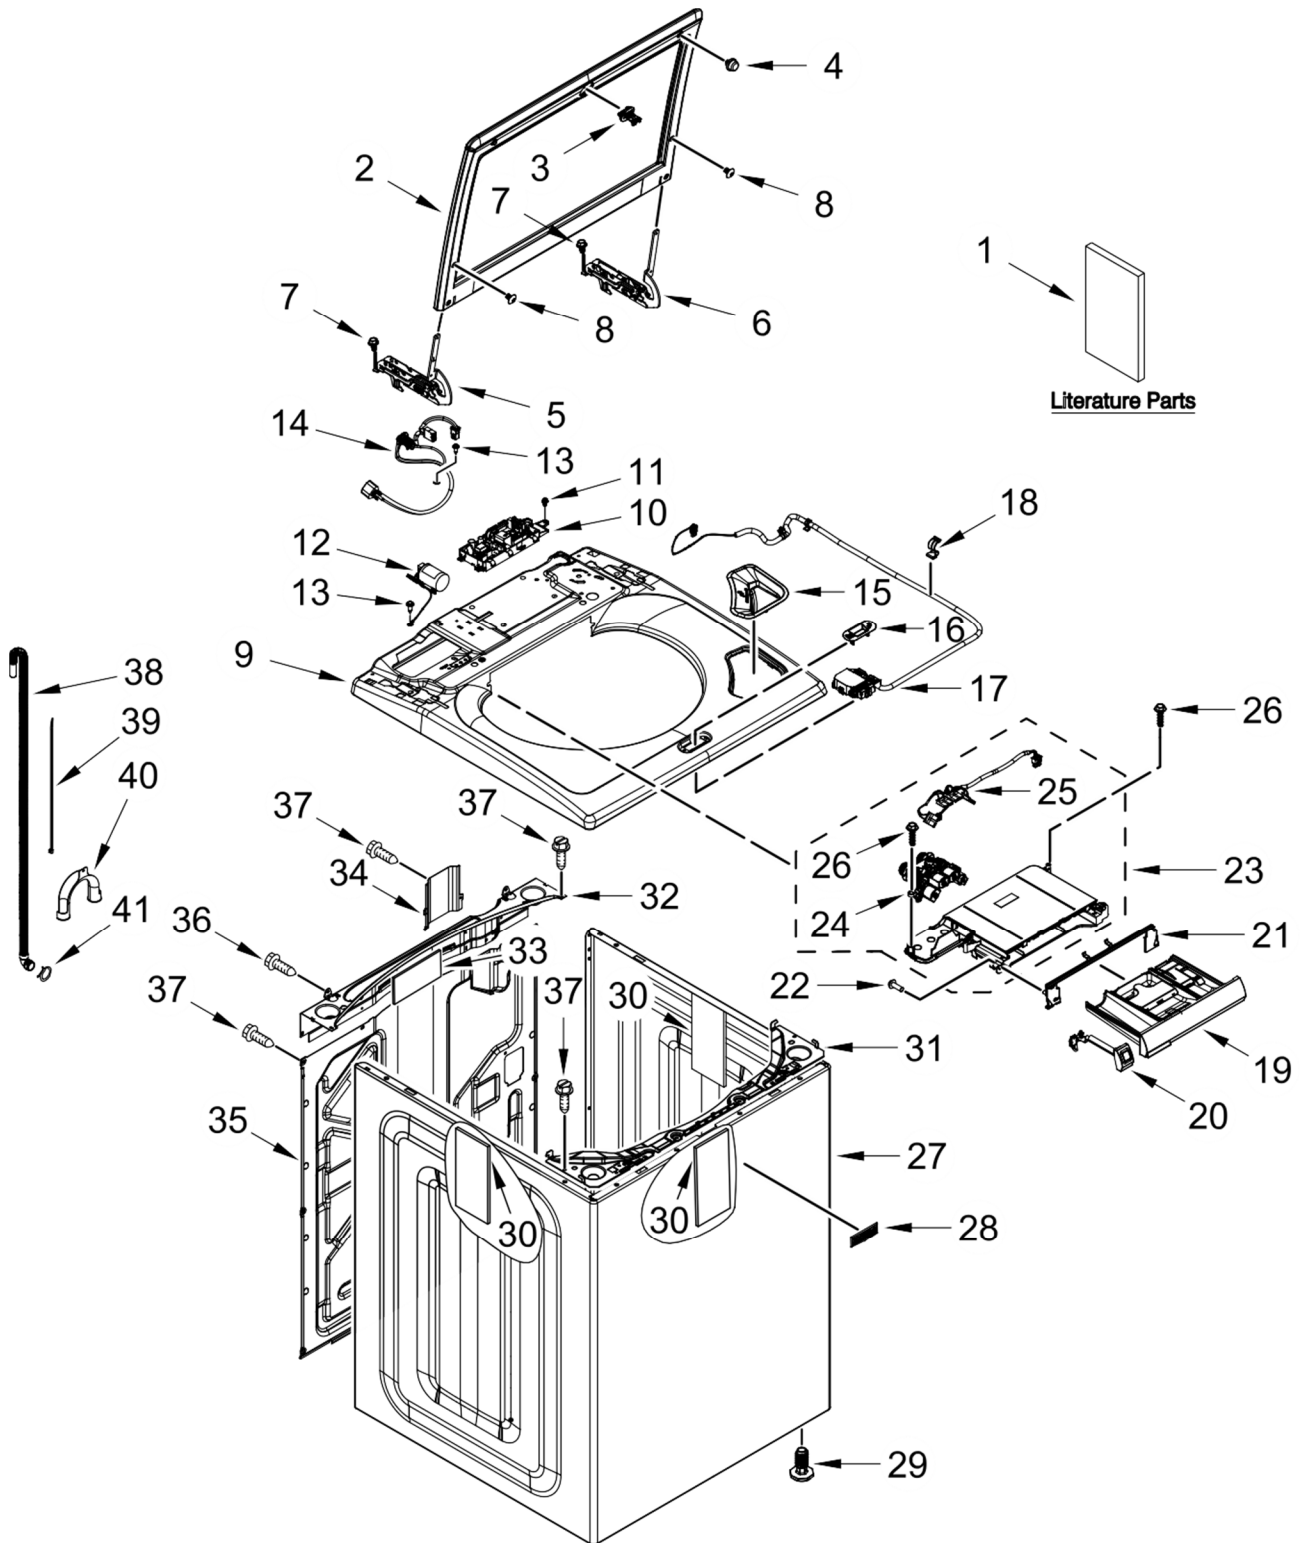

AUTOMATIC WASHER

MODELS:

7MMVW7230LW0 (White)

7MMVW7230LC0 (Chrome Shadow)

LAVADORA 7MMVW7230LC0

LAVADORA 7MMVW7230LC0

<u>Illus. No.</u>	<u>Part No.</u>	<u>Description</u>
1		Literature Parts
	W11197727	Owners Manual
	W11445525	Quick Reference Guide
	W11197667	Energy Guide
	W11197745	Tech Sheet
	W11250102	Wiring Diagram
2		Assembly, Lid (Glass)
	W11128271	Tempest Grey
3	W11091027	Strike Assembly
4	W10631074	Bumper, Lid
5	W11128305	Hinge, Lid (Left)
6		Hinge, Lid (Right)
7	W10142728	Screw
8	W11183686	Screw
9		Top
	W11126897	Chrome Shadow
10	W11266006	Control Unit Assembly, Machine and Motor
11	693995	Screw
12	W11033573	Assembly, Line Filter
13	3400076	Screw
14	W11112935	Power Cord

<u>Illus. No.</u>	<u>Part No.</u>	<u>Description</u>
15		Bezel, Bleach Dispenser
16	W11175760	Chrome Shadow Bezel, Lid Lock
	W11215091	Chrome Shadow
17	W11032875	Assembly, Lid Lock
18	90016	Clip, Harness
19		Assembly, Dispenser Drawer
20	W11239953	Chrome Shadow Assembly, Faucet Switch
21	W11246872	Chrome Shadow Assembly, Dispenser Bezel
22	W11375989	Chrome Shadow
22	9740848	Screw
23	W11198958	Assembly, Dispenser Housing & Inlet Valve
24	W11096267	Valve, Water Inlet

<u>Illus. No.</u>	<u>Part No.</u>	<u>Description</u>
25	W11130935	Harness, Valve
26	97787	Screw
27		Cabinet
	W10677266	Chrome Shadow
28	W10612925	Badge
29	W10687506	Foot Assembly, Leveling
30	W10688364	Absorber, Impact
31		Channel, Top Front
	W11384407	Chrome Shadow
32	W10512626	Channel, Top Rear
33	8564458	Absorber, Impact
34	W10676061	Cover, Harness
35	W11417171	Panel, Rear
36	W10567155	Screw
37	W10660565	Screw
38	W10339879	Tie, Cable
39	W11203364	Hose, Outer Drain Assembly
40	W10280024	U-Bend, Drain Hose
41	356138	Clamp, Hose

LAVADORA 7MMVW7230LC0

LAVADORA 7MMVW7230LC0

Illus.
No. Part No. Description

- 1 W11094304 Tub Ring
- 2 W11246846 Cap, Agitator
- 3 W10625252 Screw
- 4 W11093899 Agitator
- 5 W11178227 Basket Assembly
- 6 W11183985 Basket, Lock Nut
- 7 W11219115 Tub