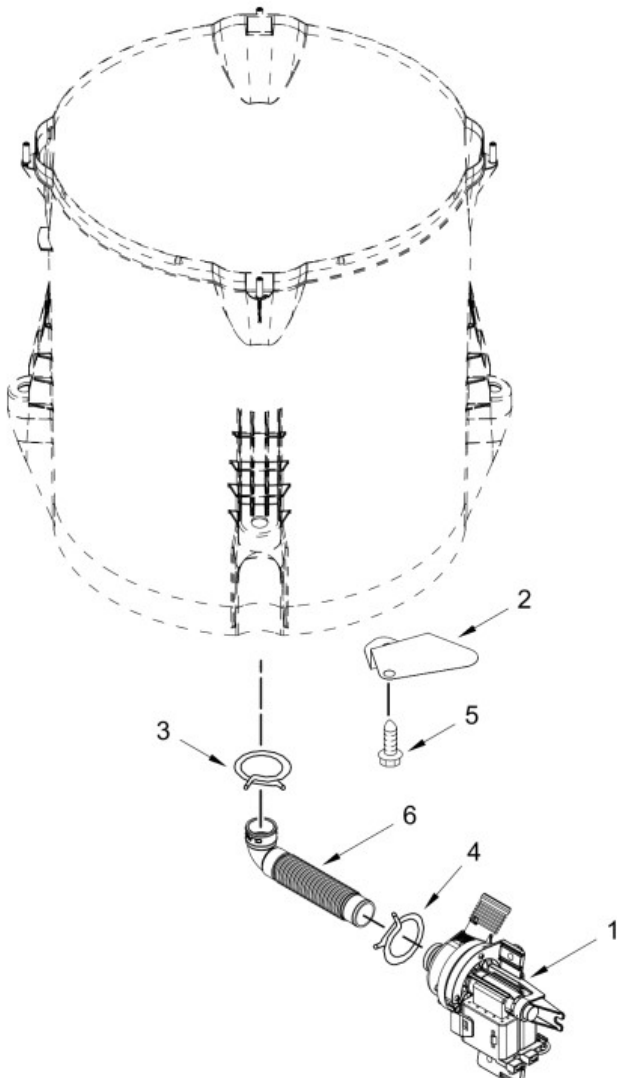

Lavadora Maytag 7MMVWB835EW0

Lavadora Maytag 7MMVWB835EW0

MOTOR, BASKET AND TUB PARTS

<u>Illus.</u> <u>No.</u>	<u>Part No.</u>	<u>Description</u>
1	W10609549	Cap, Impeller
2	W10578863	Tub Ring
3	W10625252	Screw
4	W10609480	Impeller (Washplate)
5	W10586079	Basket Assembly
6	W10564013	Nut, Spin Tube
7	8533943	Screw
8	W10215093	Filter, Drain Pump
9	W10512161	Tub
10	W10583768	Ball, Suspension (Set of 4 - Includes Suspension Bushings)

<u>Illus.</u> <u>No.</u>	<u>Part No.</u>	<u>Description</u>
11	W10256551	Bushing - Upper Suspension (Set of 4 - Includes Suspension Balls)
12	W10594084	Damper Assembly, Tub Suspension (Set Of 4-Includes Suspension Bushings and Suspension Balls)
13	W10665342	Washer, Thrust
14	W10447976	Assembly, Drive
15	W10579778	Stator, Motor
16	W10673062	Harness Shield - Motor

<u>Illus.</u> <u>No.</u>	<u>Part No.</u>	<u>Description</u>
17	W10644129	Screw
18	W10447975	Slider
19	W10006494	Assembly, Spring
20	W10275082	Ring, Snap
21	W10447973	Assembly, Clutch
22	W10447979	Rotor, Motor
23	W10636382	Screw
24	W10780061	Harness, Lower
25	W10748451	Hose Pressure Swi
26	W10005430	Clamp, Cable

<u>Illus. No.</u>	<u>Part No.</u>	<u>Description</u>
	5	W10004910 Screw
	6	W10763259 Hose, Tub to Pump