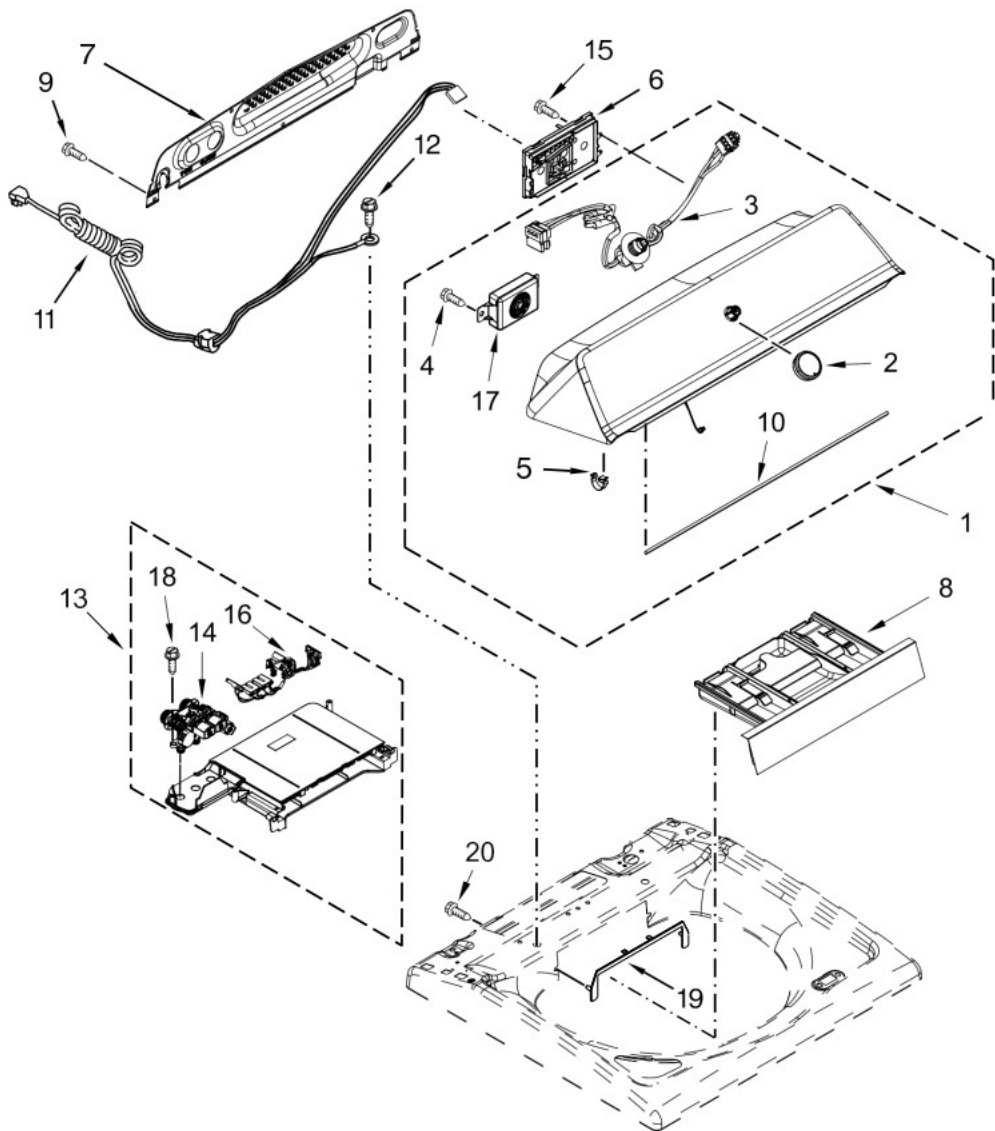

Lavadora Maytag 7MMVWB835EW0