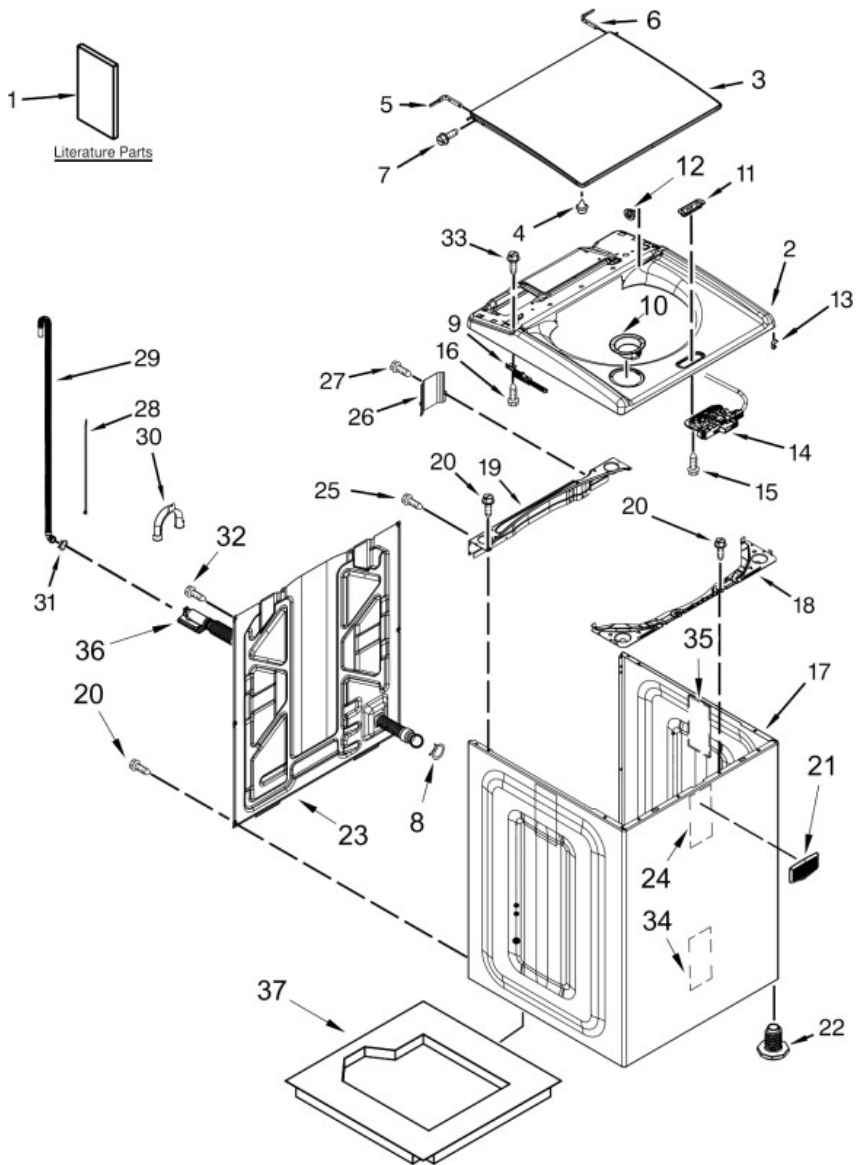

Lavadora Maytag 7MMVWB835EW0

Lavadora Maytag 7MMVWB835EW0

TOP AND CABINET PARTS

<u>Illus. No.</u>	<u>Part No.</u>	<u>Description</u>
1	Literature Parts W10779529	Installation Instructions
	W10810362	Use and Care Guide
	W10607408	Tech Sheet
	W10806518	Energy Guide
2	Top	W10635913 White
3	Assembly, Lid (Glass)	W10714900 White
4	W10631074	Bumper, Lid
5	8563965	Hinge, Wire (Left)
6	8572974	Hinge, Wire (Right)
7	W10339706	Screw
8	W10142630	Clamp, Hose
9	W10594153	Hinge, Lid (Left)
	W10594154	Hinge, Lid (Right)
10	Dispenser, Bleach W10601839	White

<u>Illus. No.</u>	<u>Part No.</u>	<u>Description</u>
11	Bezel, Lid Lock W10630254	White
12	Spacer, Lid Hinge	W10708964 White
13	90016	Clip, Harness
14	Assembly, Lid Lock	W10787878 White
15	W10273971	Screw
16	693995	Screw
17	Cabinet	W10675025 White
18	Brace, Cabinet Top - Front	W10724131 White
19	W10512626	Brace, Cabinet Top - Rear
20	1157158	Screw
21	W10612925	Badge
22	W10687506	Foot Assembly, Leveling
23	W10612644	Panel, Rear
24	W10414221	Damper, Sound

Lavadora Maytag 7MMVWB835EW0

Lavadora Maytag 7MMVWB835EW0

MOTOR, BASKET AND TUB PARTS

<u>Illus.</u> <u>No.</u>	<u>Part No.</u>	<u>Description</u>
1	W10609549	Cap, Impeller
2	W10578863	Tub Ring
3	W10625252	Screw
4	W10609480	Impeller (Washplate)
5	W10586079	Basket Assembly
6	W10564013	Nut, Spin Tube
7	8533943	Screw
8	W10215093	Filter, Drain Pump
9	W10512161	Tub
10	W10583768	Ball, Suspension (Set of 4 - Includes Suspension Bushings)