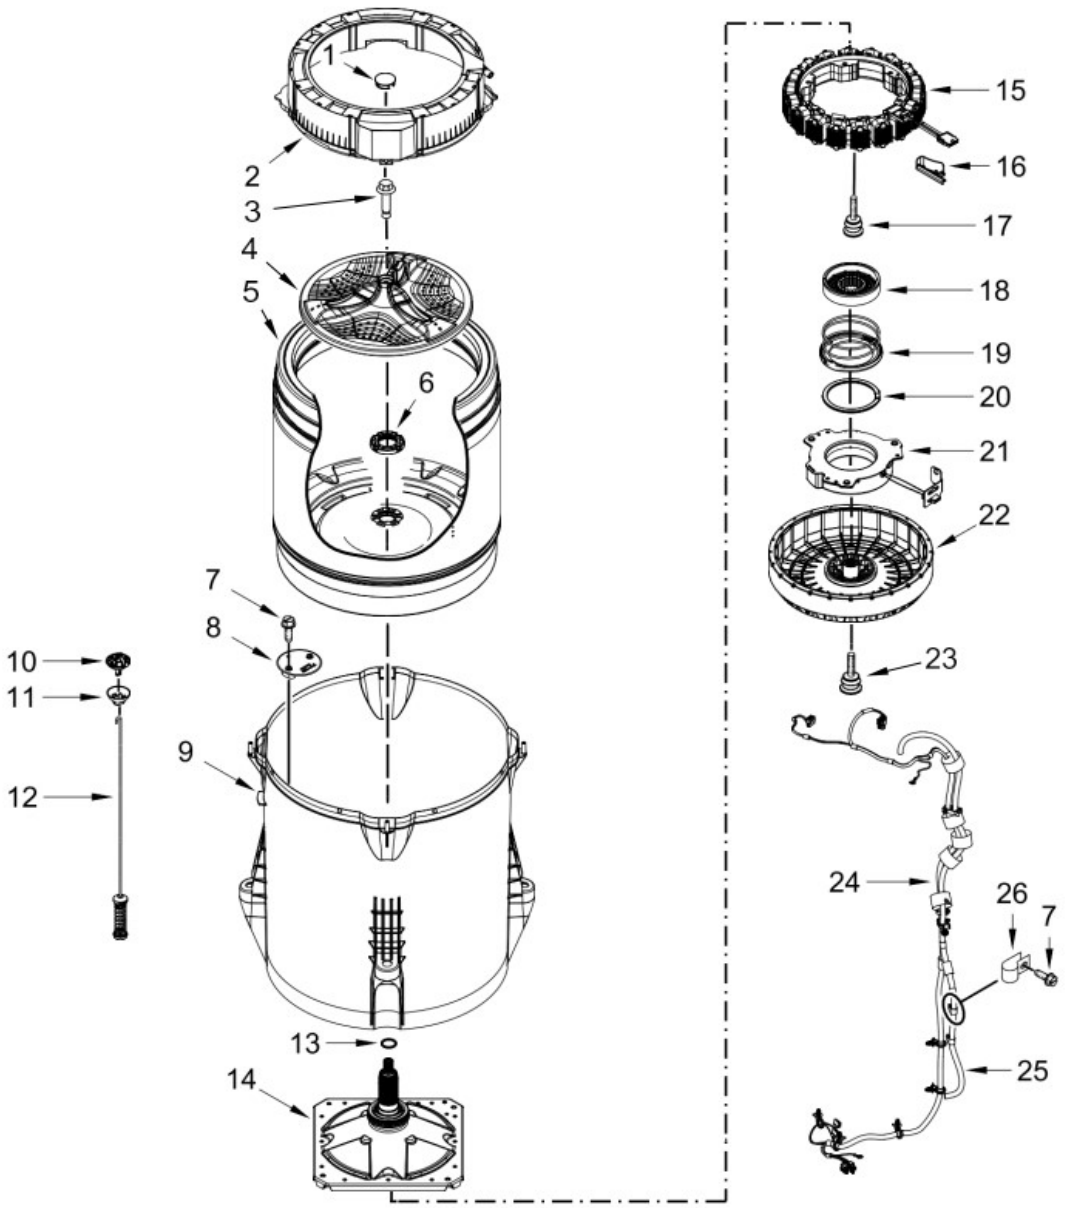

Lavadora Maytag 7MMVWB835EW0

Lavadora Maytag 7MMVWB835EW0

CONSOLE AND DISPENSER PARTS

<u>Illus.</u> <u>No.</u>	<u>Part No.</u> <u>Description</u>	<u>Illus.</u> <u>No.</u>	<u>Part No.</u> <u>Description</u>	<u>Illus.</u> <u>No.</u>	<u>Part No.</u> <u>Description</u>
1	Console W10806897 White	8	Assembly, Dispenser Drawer W10794835 White	15	9740848 Screw
2	Assembly, Timer Knob W10727011 Chrome	9	1157158 Screw	16	W10530674 Harness, Valve
3	W10771770 Harness, UI	10	W10618933 Seal, Console	17	W10568405 Assembly, Speaker
4	12990204 Screw	11	W10479821 Cord, Power	18	97787 Screw
5	8312709 Clip, Console	12	3400076 Screw	19	Assembly, Dispenser Bezel W10601845 White
6	W10812420 Control Unit Assembly, Machine and Motor (Si aparece el código de error "F2E3" al cambiar ésta tarjeta reemplazarla por el NP: W11100602)	13	W10632532 Assembly, Housing	20	3400061 Screw
7	W10611544 Panel, Console Rear Cover	14	W10758828 Valve, Water Inlet		

Lavadora Maytag 7MMVWB835EW0

Lavadora Maytag 7MMVWB835EW0

MOTOR, BASKET AND TUB PARTS

<u>Illus.</u> <u>No.</u>	<u>Part No.</u>	<u>Description</u>
1	W10609549	Cap, Impeller
2	W10578863	Tub Ring
3	W10625252	Screw
4	W10609480	Impeller (Washplate)
5	W10586079	Basket Assembly
6	W10564013	Nut, Spin Tube
7	8533943	Screw
8	W10215093	Filter, Drain Pump
9	W10512161	Tub
10	W10583768	Ball, Suspension (Set of 4 - Includes Suspension Bushings)

<u>Illus.</u> <u>No.</u>	<u>Part No.</u>	<u>Description</u>
17	W10644129	Screw
18	W10447975	Slider
19	W10006494	Assembly, Spring
20	W10275082	Ring, Snap
21	W10447973	Assembly, Clutch
22	W10447979	Rotor, Motor
23	W10636382	Screw
24	W10780061	Harness, Lower
25	W10748451	Hose Pressure Swi
26	W10005430	Clamp, Cable

<u>Illus. No.</u>	<u>Part No.</u>	<u>Description</u>
	5	W10004910 Screw
	6	W10763259 Hose, Tub to Pump