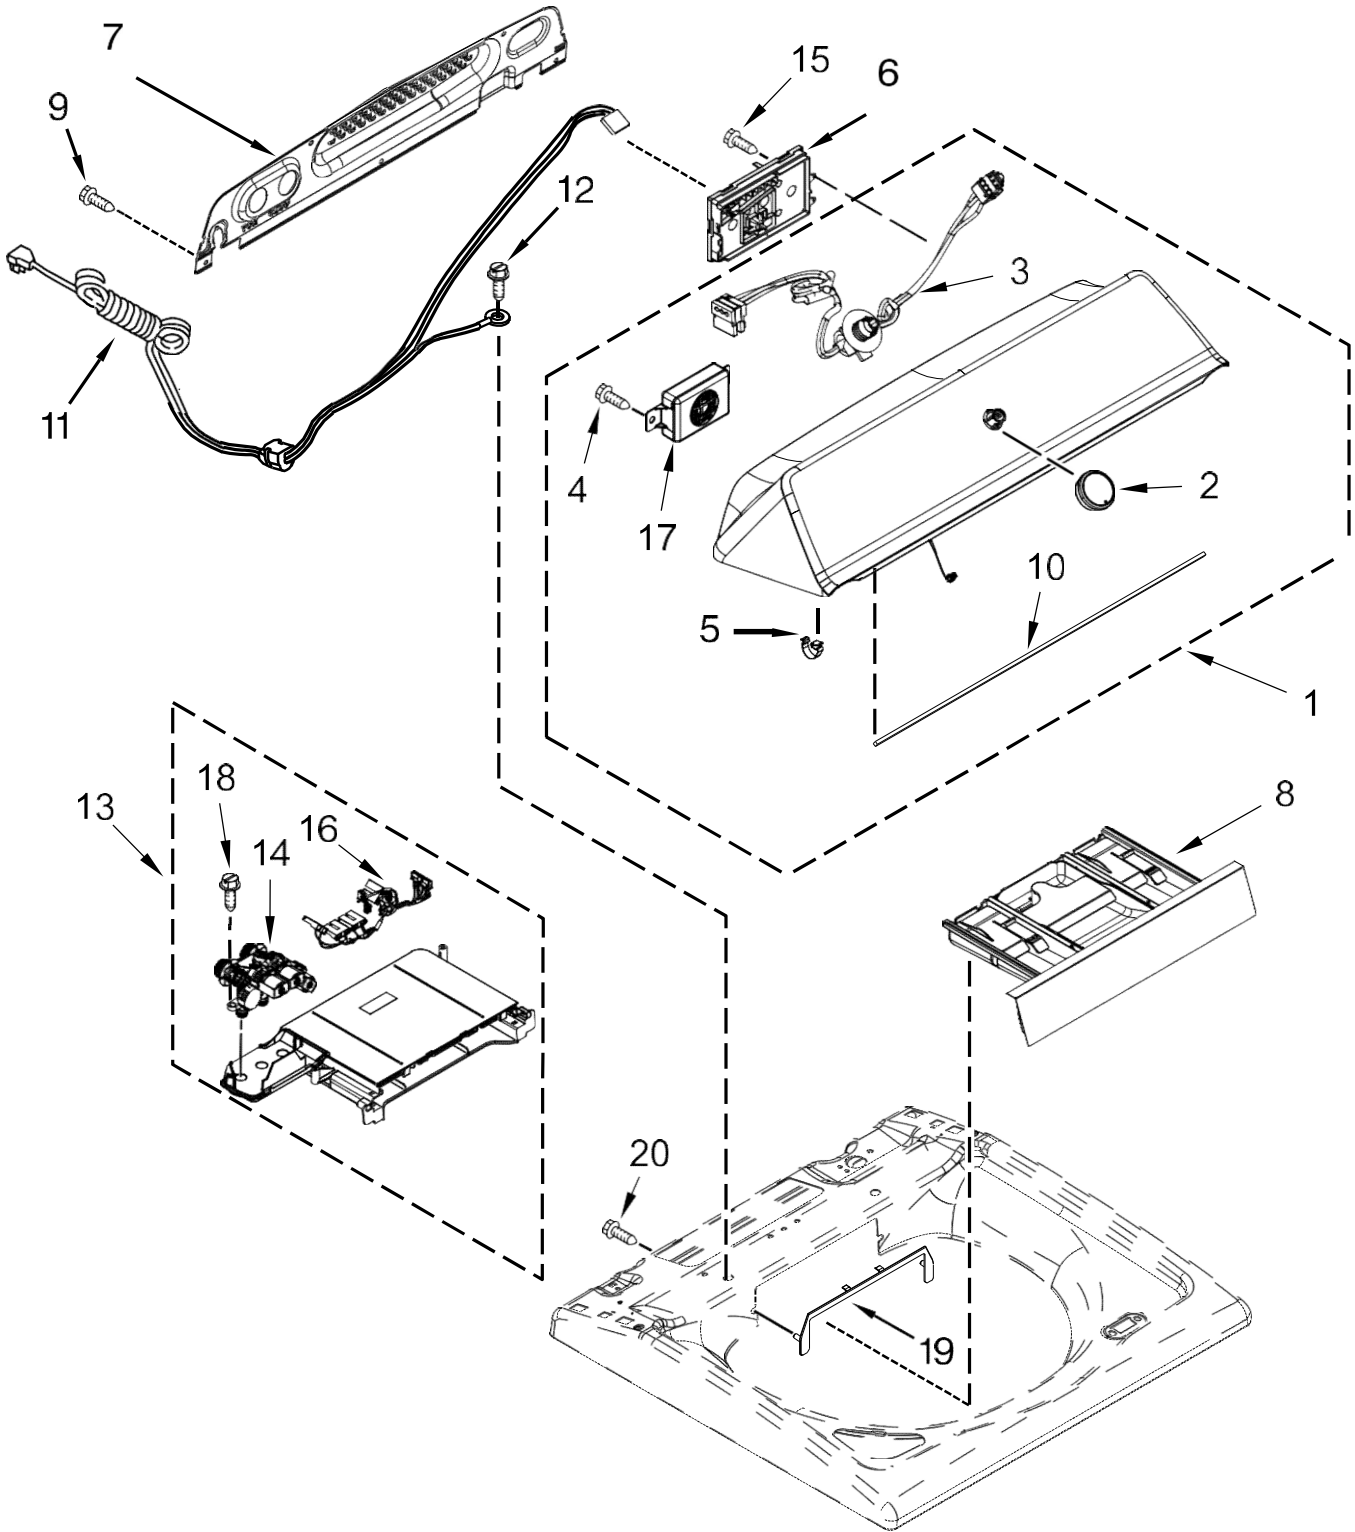

Lavadora Maytag 7MMVWB835EW1

<u>Illus. No.</u>	<u>Part No. Description</u>
1	Literature Parts W10779529 Installation Instructions W10810362 Use and Care Guide W10607408 Tech Sheet W10806518 Energy Guide
2	Top W10635913 White
3	Assembly, Lid (Glass) W10714900 White
4	W10631074 Bumper, Lid
5	8563965 Hinge, Wire (Left)
6	8572974 Hinge, Wire (Right)
7	W10339706 Screw
8	W10142630 Clamp, Hose
9	W10594153 Hinge, Lid (Left) W10594154 Hinge, Lid (Right)
10	Dispenser, Bleach W10601839 White

<u>Illus. No.</u>	<u>Part No. Description</u>
11	Bezel, Lid Lock W10630254 White
12	Spacer, Lid Hinge W10708964 White
13	90016 Clip, Harness
14	Assembly, Lid Lock W10787878 White
15	W10273971 Screw
16	693995 Screw
17	Cabinet W10675025 White
18	Brace, Cabinet Top - Front W10724131 White
19	W10512626 Brace, Cabinet Top - Rear
20	1157158 Screw
21	W10612925 Badge
22	W10687506 Foot Assembly, Leveling
23	W10612644 Panel, Rear
24	W10414221 Damper, Sound

<u>Illus. No.</u>	<u>Part No. Description</u>
25	W10142728 Screw
26	W10676061 Cover, Harness
27	3400076 Screw
28	W10339879 Tie, Cable
29	W10221546 Hose, Outer Drain Assembly
30	W10280024 U-Bend, Drain Hose
31	356138 Clamp, Hose
32	9740848 Screw
33	311932 Screw
34	W10688364 Absorber, Impact
35	8564458 Absorber, Impact
36	W10786890 Hose, Internal Drain
37	W10676603 Absorber, Sound

Lavadora Maytag 7MMVWB835EW1

Lavadora Maytag 7MMVWB835EW1

<u>Illus.</u> <u>No.</u>	<u>Part No.</u>	<u>Description</u>
1		Console
	W10806897	White
2		Assembly, Timer Knob
	W10727011	Chrome
3	W10771770	Harness, UI
4	12990204	Screw
5	8312709	Clip, Console
6	W10848785	Control Unit Assembly, Machine and Motor
7	W10611544	Panel, Console Rear Cover