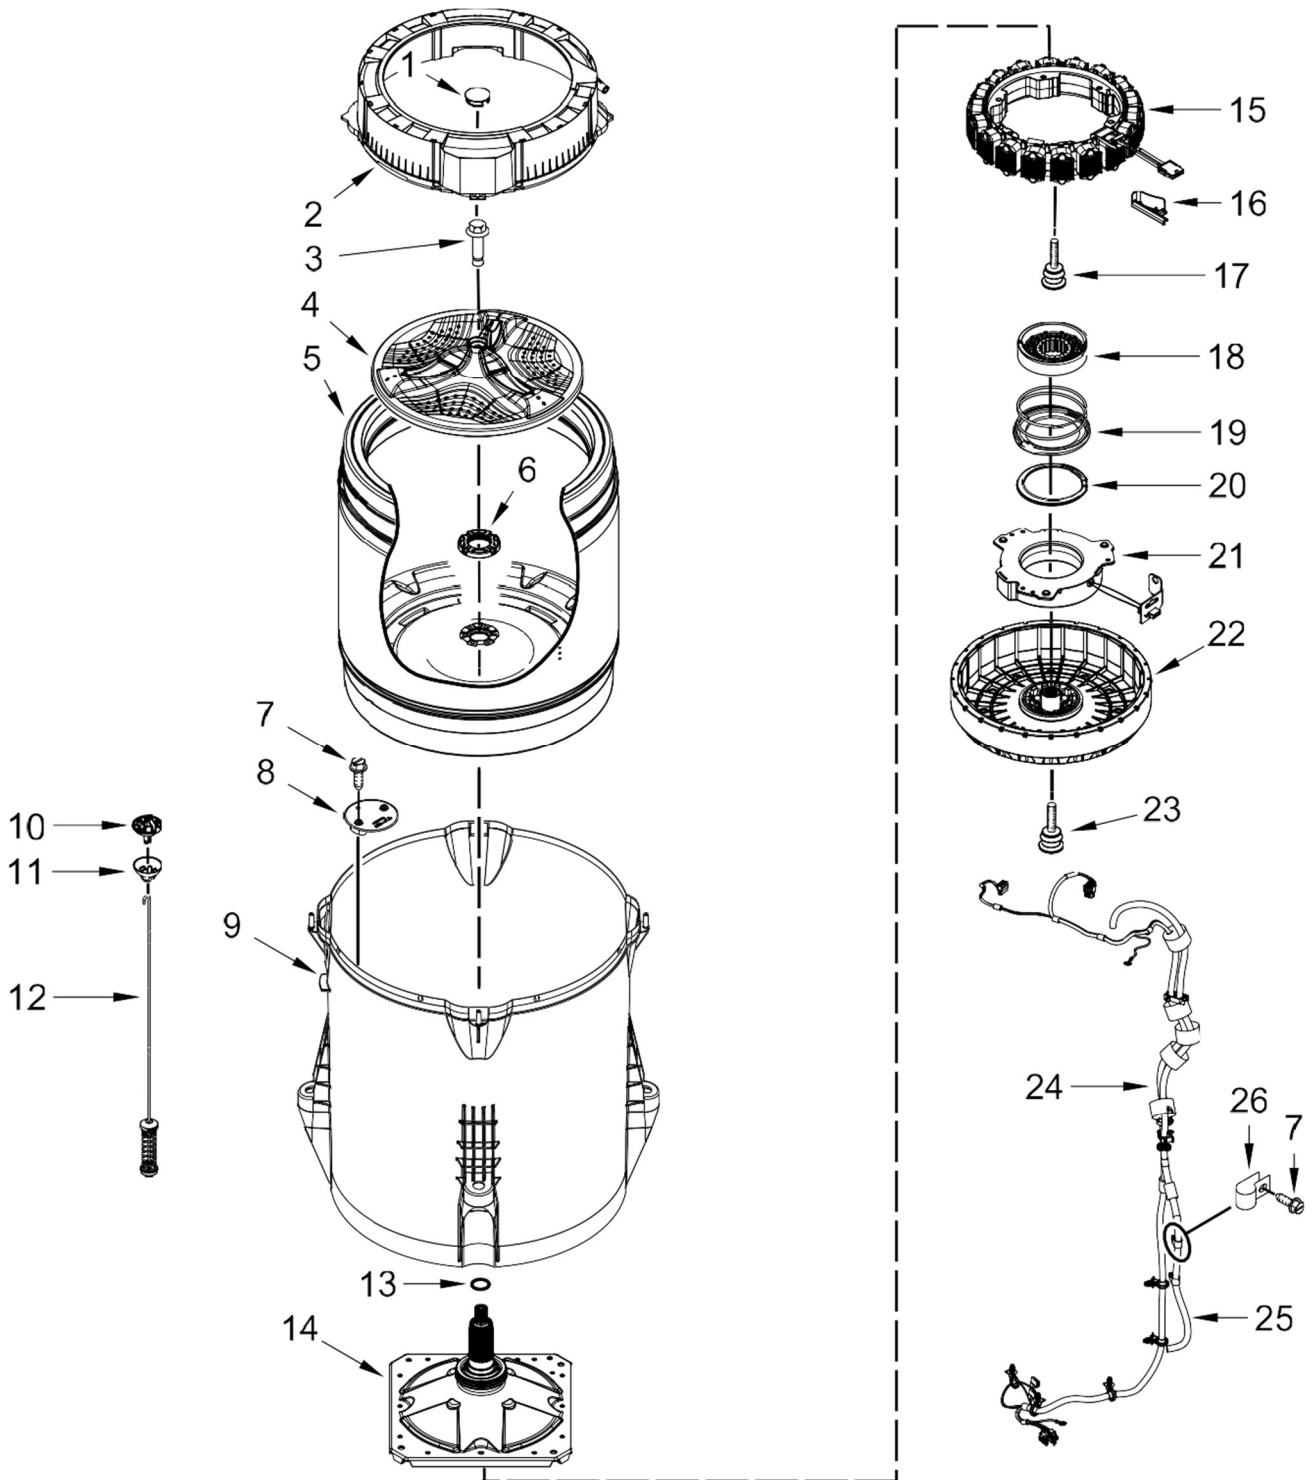

Lavadora Maytag 7MMVWB835EW1

<u>Illus. No.</u>	<u>Part No.</u>	<u>Description</u>
1	W10609549	Cap, Impeller
2	W10578863	Tub Ring
3	W10625252	Screw
4	W10834917	Impeller (Washplate)
5	W10586079	Basket Assembly
6	W10564013	Nut, Spin Tube
7	8533943	Screw
8	W10215093	Filter, Drain Pump
9	W10512161	Tub
10	W10583768	Ball, Suspension (Set of 4 - Includes Suspension Bushings)

<u>Illus. No.</u>	<u>Part No.</u>	<u>Description</u>
11	W10256551	Bushing - Upper Suspension (Set of 4 - Includes Suspension Balls)
12	W11027214	Damper Assembly, Tub Suspension (Set Of 4-Includes Suspension Bushings and Suspension Balls)
13	W10665342	Washer, Thrust
14	W10447976	Assembly, Drive
15	W10579778	Stator, Motor
16	W10673062	Harness Shield -Motor

<u>Illus. No.</u>	<u>Part No.</u>	<u>Description</u>
17	W10644129	Screw
18	W10447975	Slider
19	W10006494	Assembly, Spring
20	W10275082	Ring, Snap
21	W10447973	Assembly, Clutch
22	W10447979	Rotor, Motor
23	W10636382	Screw
24	W10777955	Harness, Lower
25	WP353244	Hose Pressure Switch
26	W10005430	Clamp, Cable