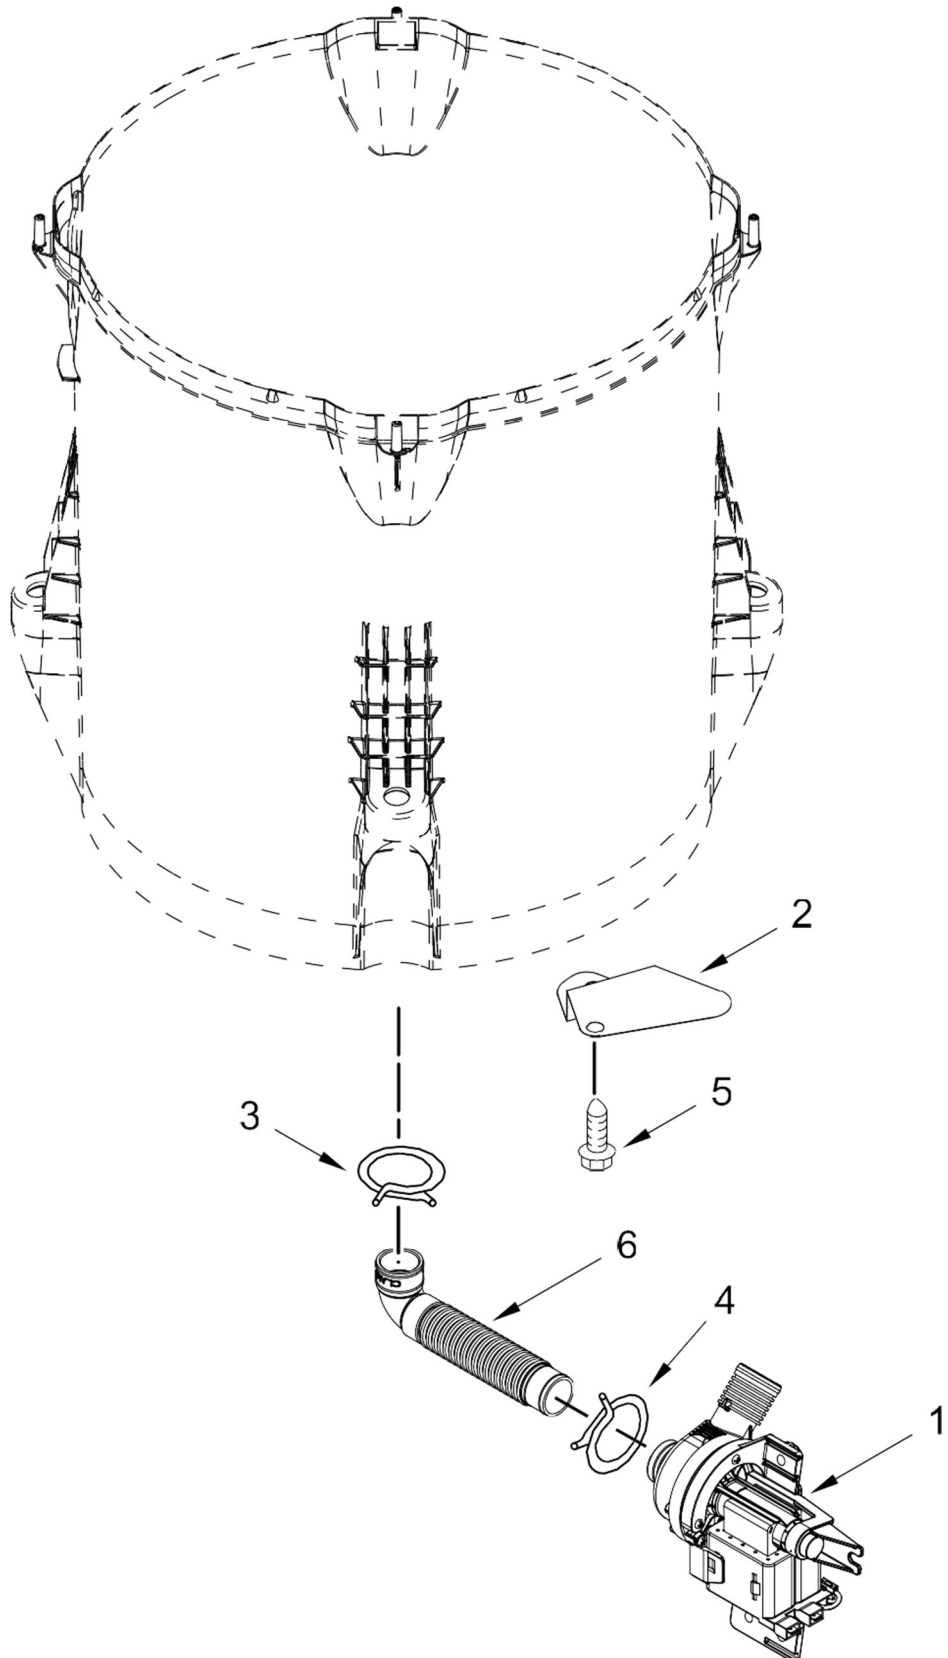

Lavadora Maytag 7MMVWB835EW1

<u>Illus. No.</u>	<u>Part No.</u>	<u>Description</u>
1	W10876600	Pump Assembly, Drain
2	W10637932	Shield, Heat

<u>Illus. No.</u>	<u>Part No.</u>	<u>Description</u>
3	W10142630	Clamp, Hose
4	8317496	Clamp, Hose

<u>Illus. No.</u>	<u>Part No.</u>	<u>Description</u>
5	W10004910	Screw
6	W10763259	Hose, Tub to Pump