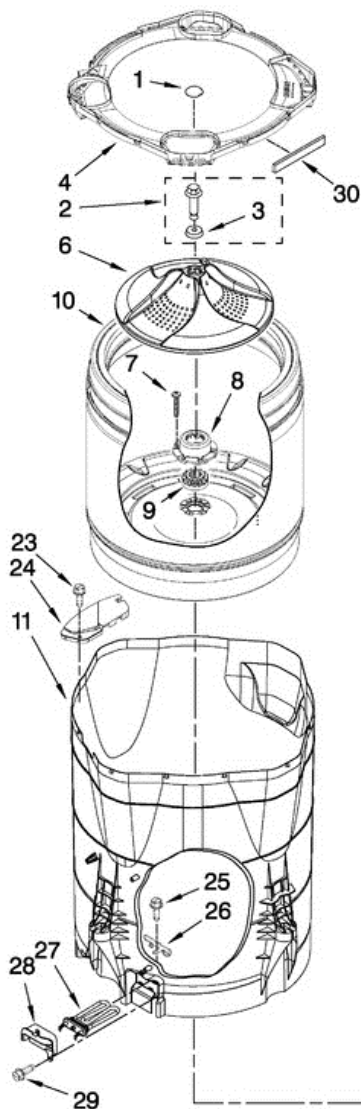

34	343641	SCREW, 10-16 X 1/2
35	8563941	COVER, HARNESS
36	693995	SCREW,8-18 X 3/8
37	8543784	BRACKET, DRAIN HOSE
38	8578386	SHIELD, WIRE HARNESS
39	8281136	SCREW, 10-16 X 3/4
40	8576476	SPACER, REAR (CABINET/TOP)
41	370451	CLAMP, HOSE
42	371503	CLAMP, HOSE
43	3400061	SCREW, 10-16 X 9/16
44	90016	CLIP, HARNESS
45	8281736	WIRE, GROUND JUMPER
46	3400076	SCREW, 10-32 X 5/8
47	8577896	WASHER, SUSPENSION UMBRELLA
48	8564017	CUP, SUSPENSION
49	W10167599	BUSHING, SUSPENSION (SET OF 4-INCLUDES ITEM 9)
50	W10161707	TOP FOAM SEAL
51	W10323735	MEDALLION
52	W10093814	CAP-HINGE, LEFT
53	W10093813	CAP-HINGE, RIGHT

7MMVWB850WL0 TABLERO

7MMVWB850WL0 TABLERO

1	W10335055	CONTROL UNIT ASSEMBLY, MACHINE & MOTOR
2	W10141695	GASKET, VALVE TRAY
3	W10110846	TRAY ASSEMBLY, CONSOLE (INCLUDES ITEMS 2 & 4)
4	W10141693	GASKET, CONSOLE/TRAY
5	W10291036	VALVE, LOG ASSEMBLY (INCLUDES UPPER HARNESS)
6	W10051126	KNOB, CONTROL
7	W10260184	USER INTERFACE
8	W10004990	SCREW, 6-20 X 1.2
9	W10090761	CONSOLE
10	W10051124	COVER, REAR-USER INTERFACE
11	W10003770	SCREW, 6-19 X 1/2
12	W10022060	NUT, PUSH-IN
13	W10052600	SCREW, 8-18 X 3/4
14	8565324	SCREW, 10-16 X 1.75
15	8281136	SCREW, 8-18 X 3/4
16	W10299984	CORD ASSEMBLY, POWER
17	98460	NUT, PUSH-IN
18	W10242307	WASHER, WATER INLET HOSE
19	98460	HOSE, WATER INLET (COLD WATER)
19	W10242307	HOSE, WATER INLET (HOT WATER)
20	353362	WASHER, FILTER
21	3351614	SCREW, POWER CORD GROUND