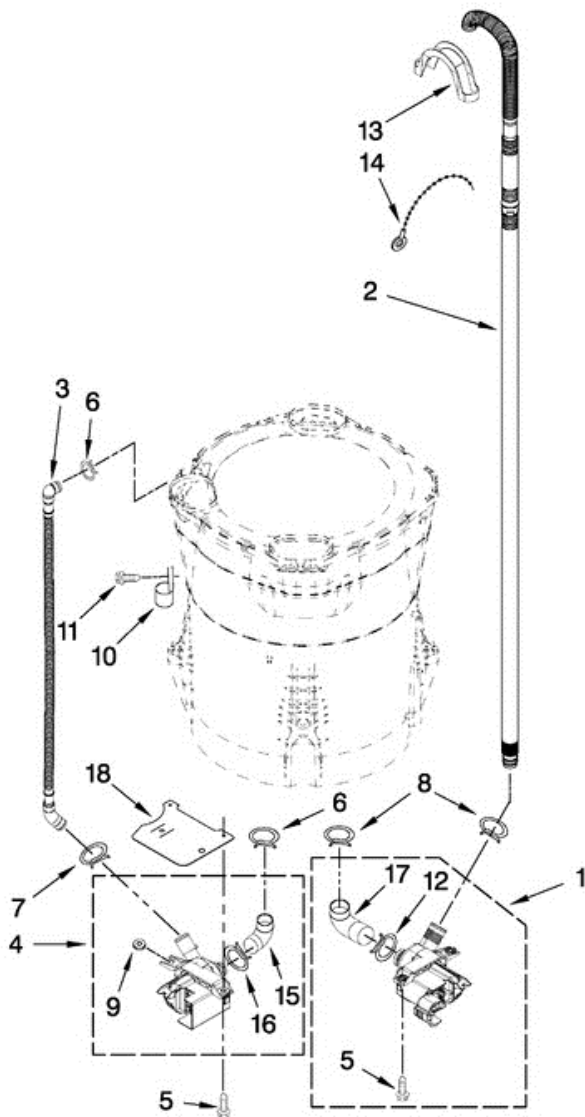

7MMVWB850WL0 BOMBA