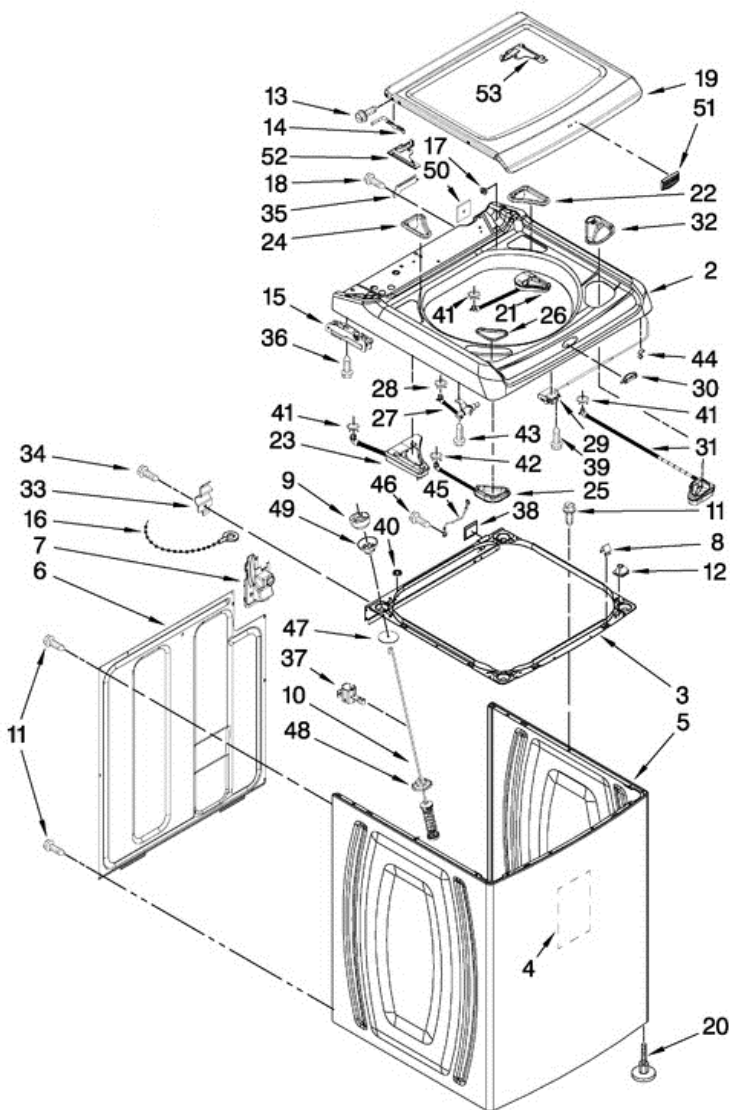

7MMVWB850WL0 GABINETE

7MMVWB850WL0 GABINETE

2	W10093800	TOP
3	W10162604	FRAME ASSEMBLY, CABINET TOP (INCLUDES 38)
4	W10177046	SOUND ABSORBER, CABINET
5	W10093798	CABINET
6	8566090	PANEL, REAR
7	W10160572	RETAINER, DRAIN HOSE STORAGE
8	8563785	LOCK, TOP-FRONT
9	W10111536	BALL, SUSPENSION (SET OF 4 - (INCLUDES ITEM 49)
10	W10256514	DAMPER ASS.TUB SUSPENSION (INCL.9, 47, 48 & 49)
11	1157158	SCREW, 8-18 X 3/8
12	W10042120	LOCATOR, TOP
13	W10119828	SCREW, LID HINGE MOUNTING
14	8563964	HINGE ARM, LID
15	W10141681	HINGE, SPRING ASSEMBLY (RIGHT)
15	W10141682	HINGE, SPRING ASSEMBLY (LEFT)
16	W10155270	CABLE TIE
17	W10315174	SPACER, LID HINGE
18	3390647	SCREW,8-18 X 1/2
19	W10093817	LID, GLASS ASSEMBLY
20	W10240448	FOOT ASSEMBLY, LEVELING
21	W10172146	DISPENSER, FABRIC SOFTENER
22	W10093807	BEZEL, FABRIC SOFTENER DISPENSER
23	W10170353	DISPENSER, BLEACH
24	W10093808	BEZEL, BLEACH DISPENSER
25	W10172154	DISPENSER, DETERGENT
26	W10093809	BEZEL, DETERGENT DISPENSER
27	W10106990	NOZZLE ASSEMBLY, FRESH WATER
28	371503	CLAMP, HOSE
29	W10059230	LOCK ASSEMBLY, LID
30	W10093806	BEZEL, LID LOCK
31	W10170964	DISPENSER, STAIN REMOVER
32	W10093810	BEZEL, STAIN REMOVER DISPENSER
33	8564456	HINGE, TOP

7MMVWB850WL0 TABLERO

7MMVWB850WL0 TABLERO

1	W10335055	CONTROL UNIT ASSEMBLY, MACHINE & MOTOR
2	W10141695	GASKET, VALVE TRAY
3	W10110846	TRAY ASSEMBLY, CONSOLE (INCLUDES ITEMS 2 & 4)
4	W10141693	GASKET, CONSOLE/TRAY
5	W10291036	VALVE, LOG ASSEMBLY (INCLUDES UPPER HARNESS)
6	W10051126	KNOB, CONTROL
7	W10260184	USER INTERFACE
8	W10004990	SCREW, 6-20 X 1.2
9	W10090761	CONSOLE
10	W10051124	COVER, REAR-USER INTERFACE
11	W10003770	SCREW, 6-19 X 1/2
12	W10022060	NUT, PUSH-IN
13	W10052600	SCREW, 8-18 X 3/4
14	8565324	SCREW, 10-16 X 1.75
15	8281136	SCREW, 8-18 X 3/4
16	W10299984	CORD ASSEMBLY, POWER
17	98460	NUT, PUSH-IN
18	W10242307	WASHER, WATER INLET HOSE
19	98460	HOSE, WATER INLET (COLD WATER)
19	W10242307	HOSE, WATER INLET (HOT WATER)
20	353362	WASHER, FILTER
21	3351614	SCREW, POWER CORD GROUND