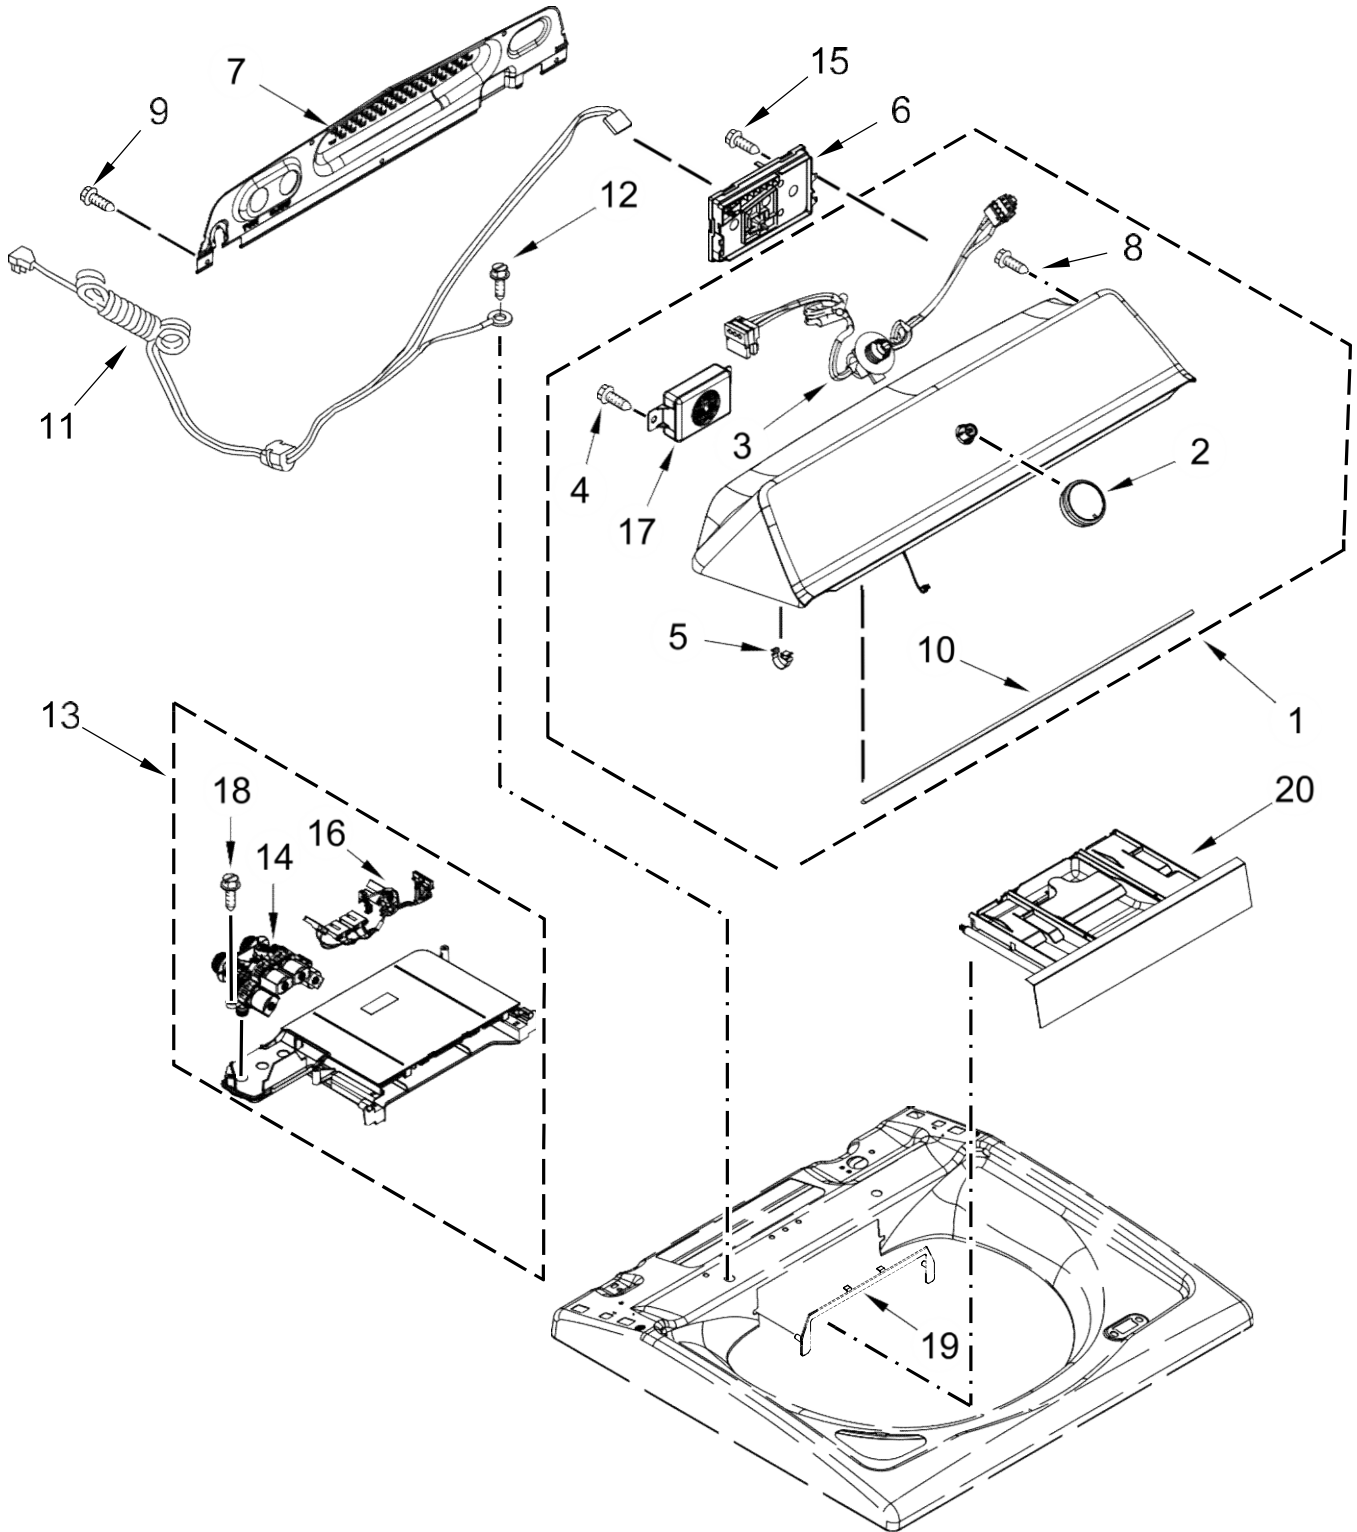

AUTOMATIC WASHER

MODELS:

7MMVWB855EC0 (Chrome Shadow)

LAVADORA 7MMVWB855EC0

LAVADORA 7MMVWB855ECO

<u>Illus. No.</u>	<u>Part No.</u>	<u>Description</u>
1		Literature Parts
	W10779529	Installation Instructions
	W10807223	Use and Care Guide
	W10607408	Tech Sheet
	W10806518	Energy Guide
2		Top
	W10649674	Chrome Shadow
3		Assembly, Lid (Glass)
	W10724672	Chrome Shadow
4	W10631074	Bumper, Lid
5	8563965	Hinge, Wire (Left)
6	8572974	Hinge, Wire (Right)
7	W10339706	Screw
8	W10142630	Clamp, Hose
9	W10594153	Hinge, Lid (Left)
	W10594154	Hinge, Lid (Right)
10		Dispenser, Bleach
	W10601859	Chrome Shadow

<u>Illus. No.</u>	<u>Part No.</u>	<u>Description</u>
11		Bezel, Lid Lock
	W10665169	Chrome Shadow
12		Spacer, Lid Hinge
	W10708966	Chrome Shadow
13	90016	Clip, Harness
14		Assembly, Lid Lock
	W10787880	Chrome Shadow
15	W10273971	Screw
16	693995	Screw
17		Cabinet
	W10677287	Chrome Shadow
18		Brace, Cabinet Top - Front
	W10724132	Chrome Shadow
19	W10512626	Brace, Cabinet Top - Rear
20	1157158	Screw
21	W10612925	Badge
22	W10687506	Foot Assembly, Leveling
23	W10612644	Panel, Rear
24	W10414221	Damper, Sound

<u>Illus. No.</u>	<u>Part No.</u>	<u>Description</u>
25	W10142728	Screw
26	W10676061	Cover, Harness
27	3400076	Screw
28	W10339879	Tie, Cable
29	W10221546	Hose, Outer Drain Assembly
30	W10280024	U-Bend, Drain Hose
31	356138	Clamp, Hose
32	9740848	Screw
33	311932	Screw
34	W10688364	Absorber, Impact
35	8564458	Absorber, Impact
36	W10676603	Absorber, Sound
37	W10786890	Hose, Internal Drain

LAVADORA 7MMVWB855EC0

LAVADORA 7MMVWB855ECO

<u>Illus. No.</u>	<u>Part No.</u>	<u>Description</u>
1		Console
	W10681982	Chrome Shadow
2		Assembly, Control Knob
	W10727011	Chrome
3	W10771770	Harness, UI
4	9740849	Screw
5	8312709	Clip, Console
6	W10625690	Control Unit Assembly, Machine and Motor
7	W10611544	Panel, Console Rear Cover