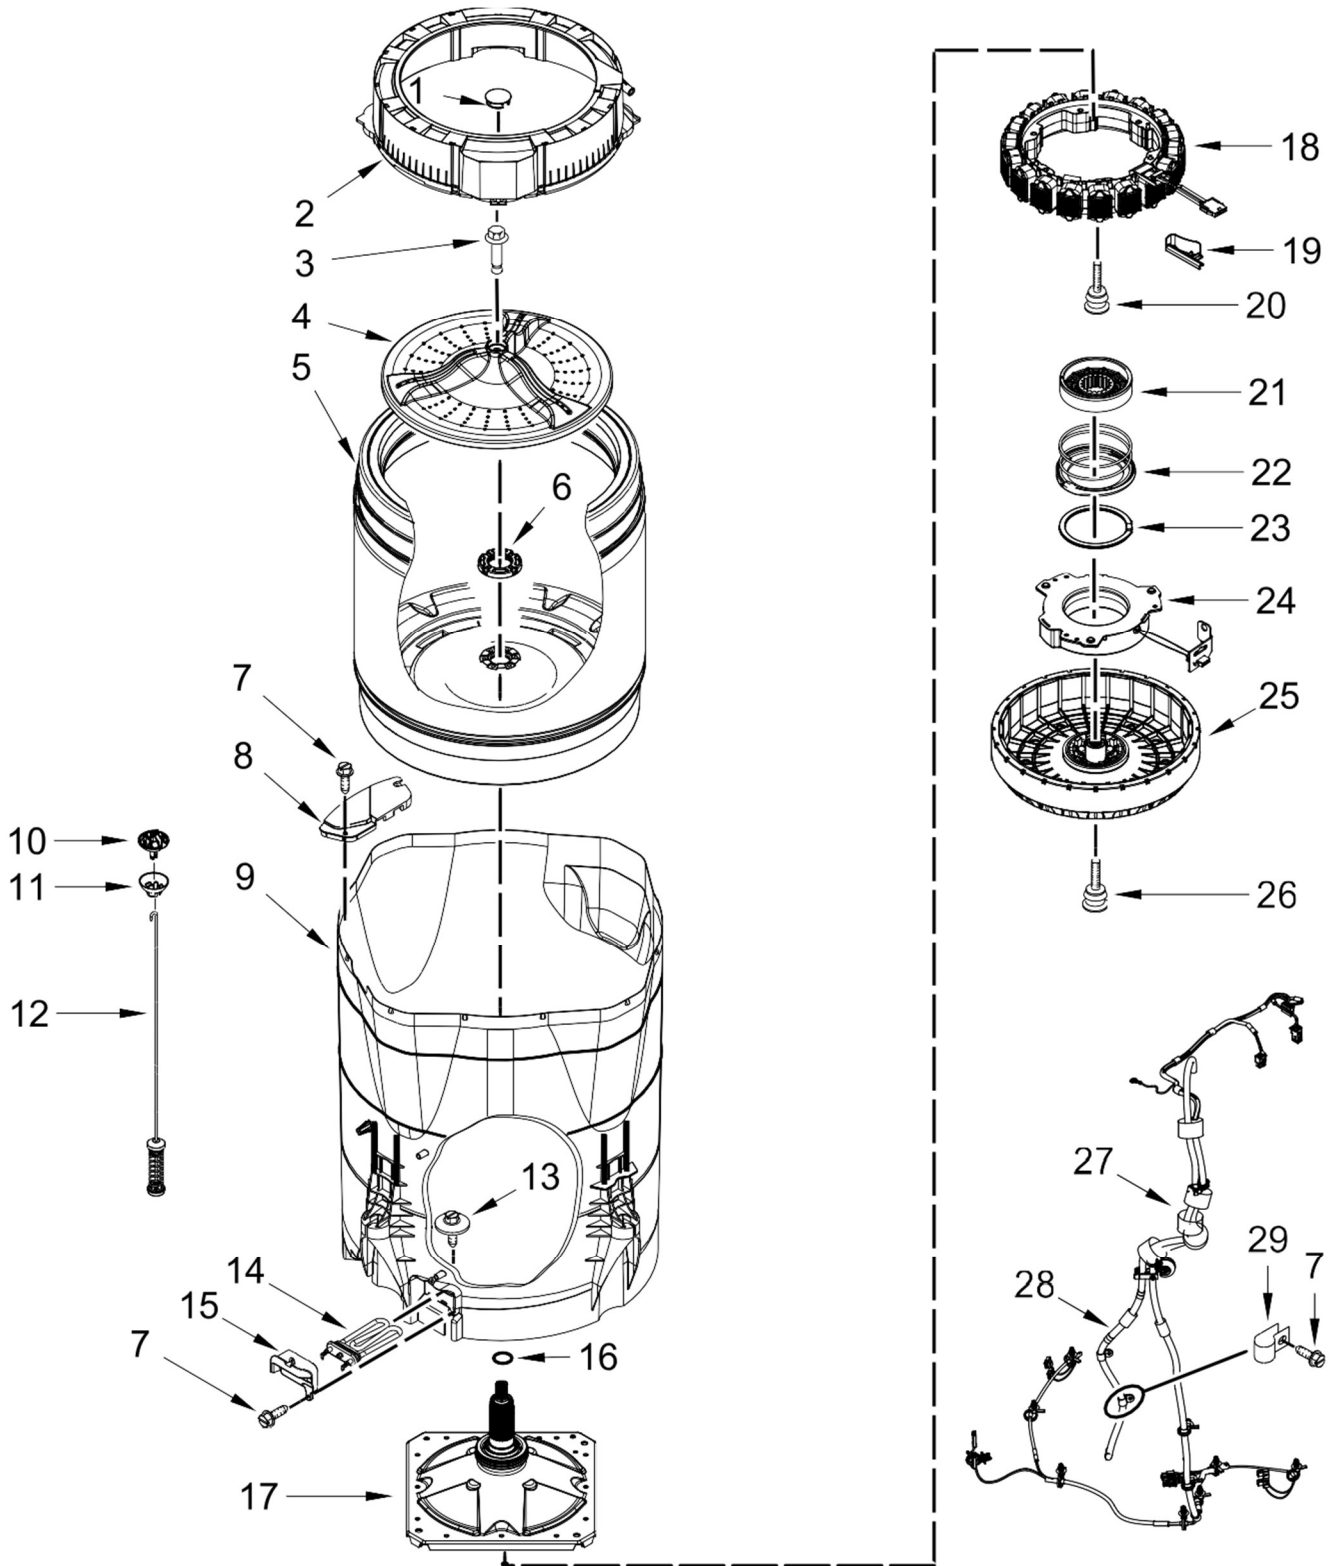

<u>Illus. No.</u>	<u>Part No.</u>	<u>Description</u>
25	W10142728	Screw
26	W10676061	Cover, Harness
27	3400076	Screw
28	W10339879	Tie, Cable
29	W10221546	Hose, Outer Drain Assembly
30	W10280024	U-Bend, Drain Hose
31	356138	Clamp, Hose
32	9740848	Screw
33	311932	Screw
34	W10688364	Absorber, Impact
35	8564458	Absorber, Impact
36	W10676603	Absorber, Sound
37	W10786890	Hose, Internal Drain

LAVADORA 7MMVWB855EC0

LAVADORA 7MMVWB855ECO

<u>Illus. No.</u>	<u>Part No.</u>	<u>Description</u>
1		Console
	W10681982	Chrome Shadow
2		Assembly, Control Knob
	W10727011	Chrome
3	W10771770	Harness, UI
4	9740849	Screw
5	8312709	Clip, Console
6	W10625690	Control Unit Assembly, Machine and Motor
7	W10611544	Panel, Console Rear Cover

<u>Illus. No.</u>	<u>Part No.</u>	<u>Description</u>
8	12990204	Screw
9	1157158	Screw
10	W10618933	Seal, Console
11	W10770108	Cord, Power
12	3400076	Screw
13	W10632532	Assembly, Housing
14	W10758828	Valve, Water Inlet
15	9740848	Screw
16	W10530674	Harness, Valve

LAVADORA 7MMVWB855EC0

LAVADORA 7MMVWB855ECO

<u>Illus. No.</u>	<u>Part No.</u>	<u>Description</u>
1	W10609549	Cap, Impeller
2	W10578863	Tub Ring
3	W10625252	Screw
4	W10609480	Impeller (Washplate)
5	W10586079	Basket Assembly
6	W10564013	Nut, Spin Tube
7	8533943	Screw
8	W10597575	Filter, Dual Pump Hood
9	W10512164	Tub
10	W10583768	Ball, Suspension (Set of 4 - Includes Suspension Bushings)
11	W10256551	Bushing - Upper Suspension (Set of 4 - Includes Suspension Balls)