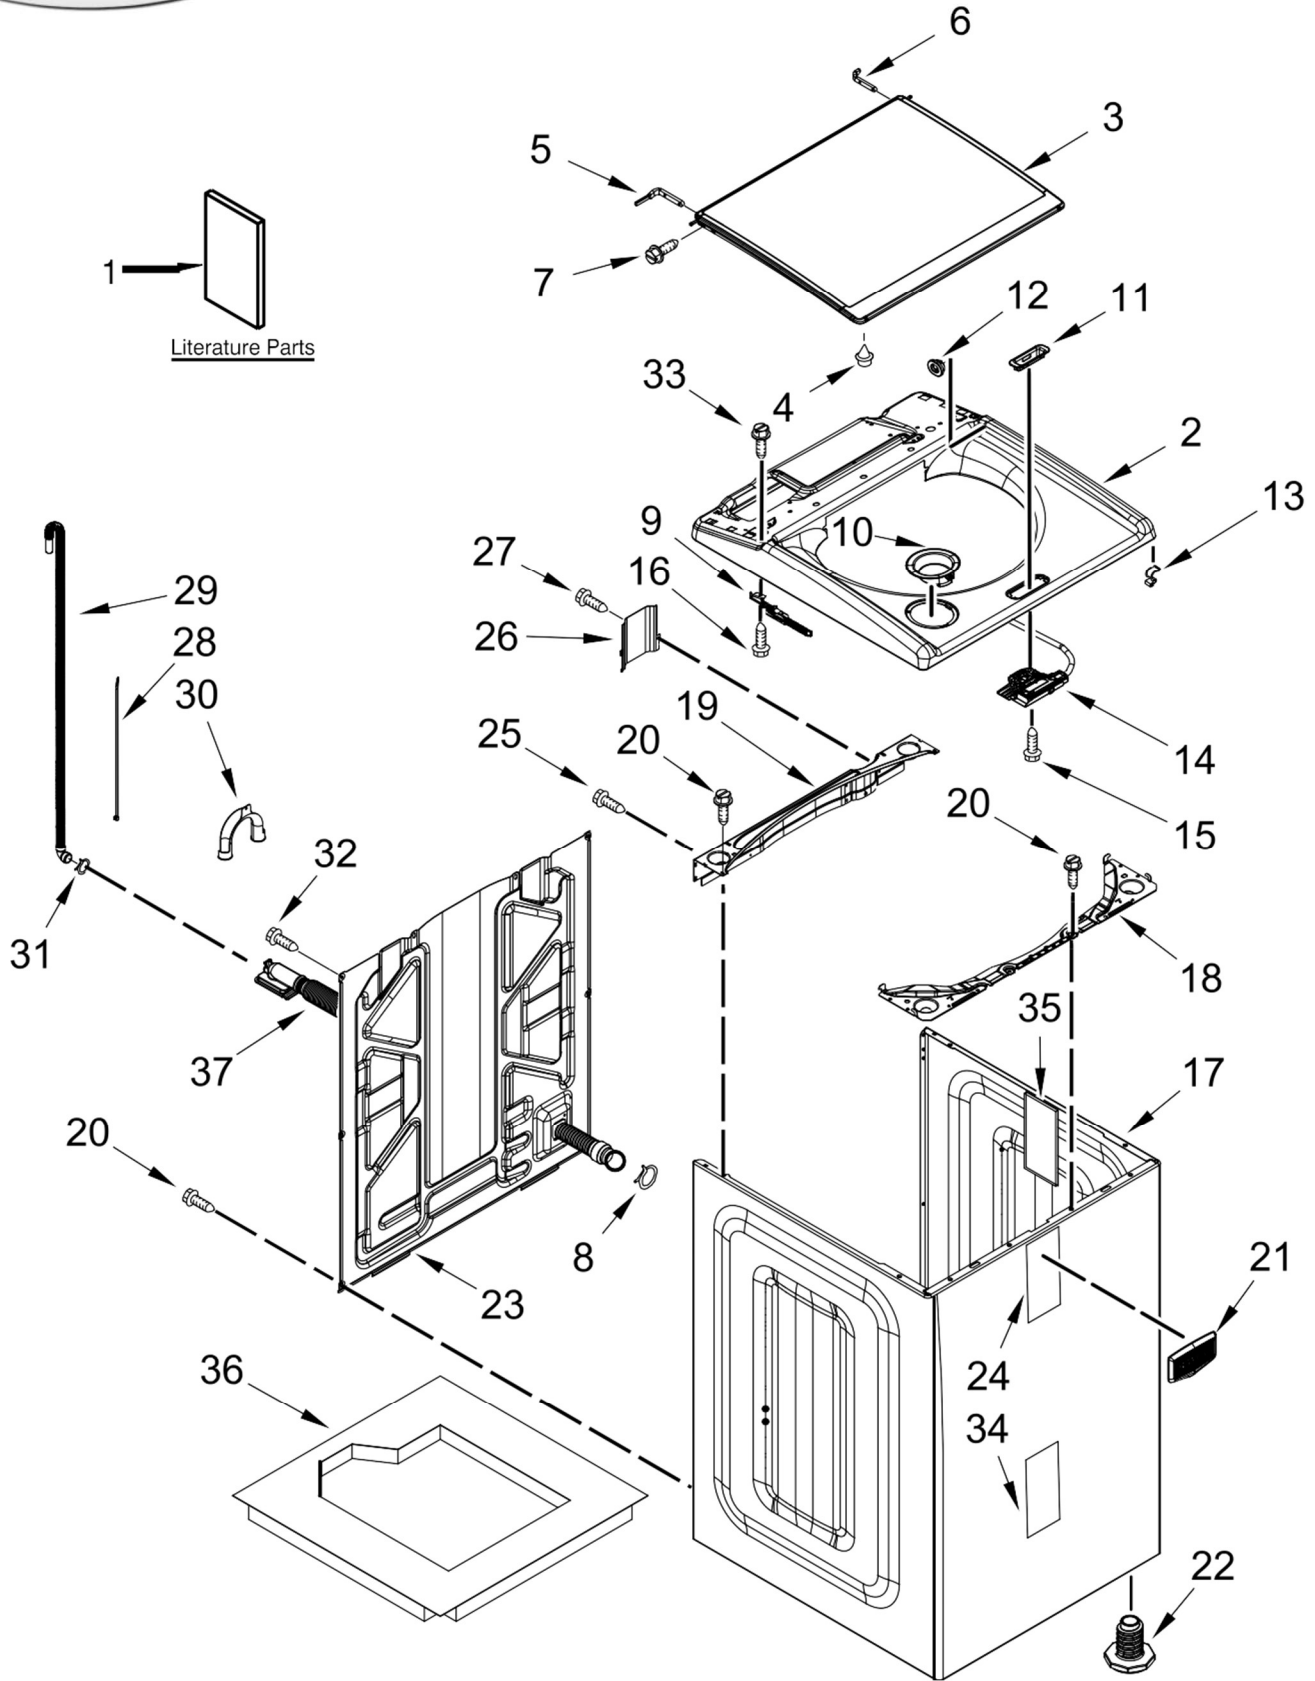

AUTOMATIC WASHER

MODELS:

7MMVWB855EC0 (Chrome Shadow)

LAVADORA 7MMVWB855EC0

LAVADORA 7MMVWB855ECO

<u>Illus. No.</u>	<u>Part No.</u>	<u>Description</u>
1		Literature Parts
	W10779529	Installation Instructions
	W10807223	Use and Care Guide
	W10607408	Tech Sheet
	W10806518	Energy Guide
2		Top
	W10649674	Chrome Shadow
3		Assembly, Lid (Glass)
	W10724672	Chrome Shadow
4	W10631074	Bumper, Lid
5	8563965	Hinge, Wire (Left)
6	8572974	Hinge, Wire (Right)
7	W10339706	Screw
8	W10142630	Clamp, Hose
9	W10594153	Hinge, Lid (Left)
	W10594154	Hinge, Lid (Right)
10		Dispenser, Bleach
	W10601859	Chrome Shadow

<u>Illus. No.</u>	<u>Part No.</u>	<u>Description</u>
11		Bezel, Lid Lock
	W10665169	Chrome Shadow
12		Spacer, Lid Hinge
	W10708966	Chrome Shadow
13	90016	Clip, Harness
14		Assembly, Lid Lock
	W10787880	Chrome Shadow
15	W10273971	Screw
16	693995	Screw
17		Cabinet
	W10677287	Chrome Shadow
18		Brace, Cabinet Top - Front
	W10724132	Chrome Shadow
19	W10512626	Brace, Cabinet Top - Rear
20	1157158	Screw
21	W10612925	Badge
22	W10687506	Foot Assembly, Leveling
23	W10612644	Panel, Rear
24	W10414221	Damper, Sound

<u>Illus. No.</u>	<u>Part No.</u>	<u>Description</u>
25	W10142728	Screw
26	W10676061	Cover, Harness
27	3400076	Screw
28	W10339879	Tie, Cable
29	W10221546	Hose, Outer Drain Assembly
30	W10280024	U-Bend, Drain Hose
31	356138	Clamp, Hose
32	9740848	Screw
33	311932	Screw
34	W10688364	Absorber, Impact
35	8564458	Absorber, Impact
36	W10676603	Absorber, Sound
37	W10786890	Hose, Internal Drain

LAVADORA 7MMVWB855EC0

LAVADORA 7MMVWB855ECO

<u>Illus. No.</u>	<u>Part No.</u>	<u>Description</u>
1		Console
	W10681982	Chrome Shadow
2		Assembly, Control Knob
	W10727011	Chrome
3	W10771770	Harness, UI
4	9740849	Screw
5	8312709	Clip, Console
6	W10625690	Control Unit Assembly, Machine and Motor
7	W10611544	Panel, Console Rear Cover