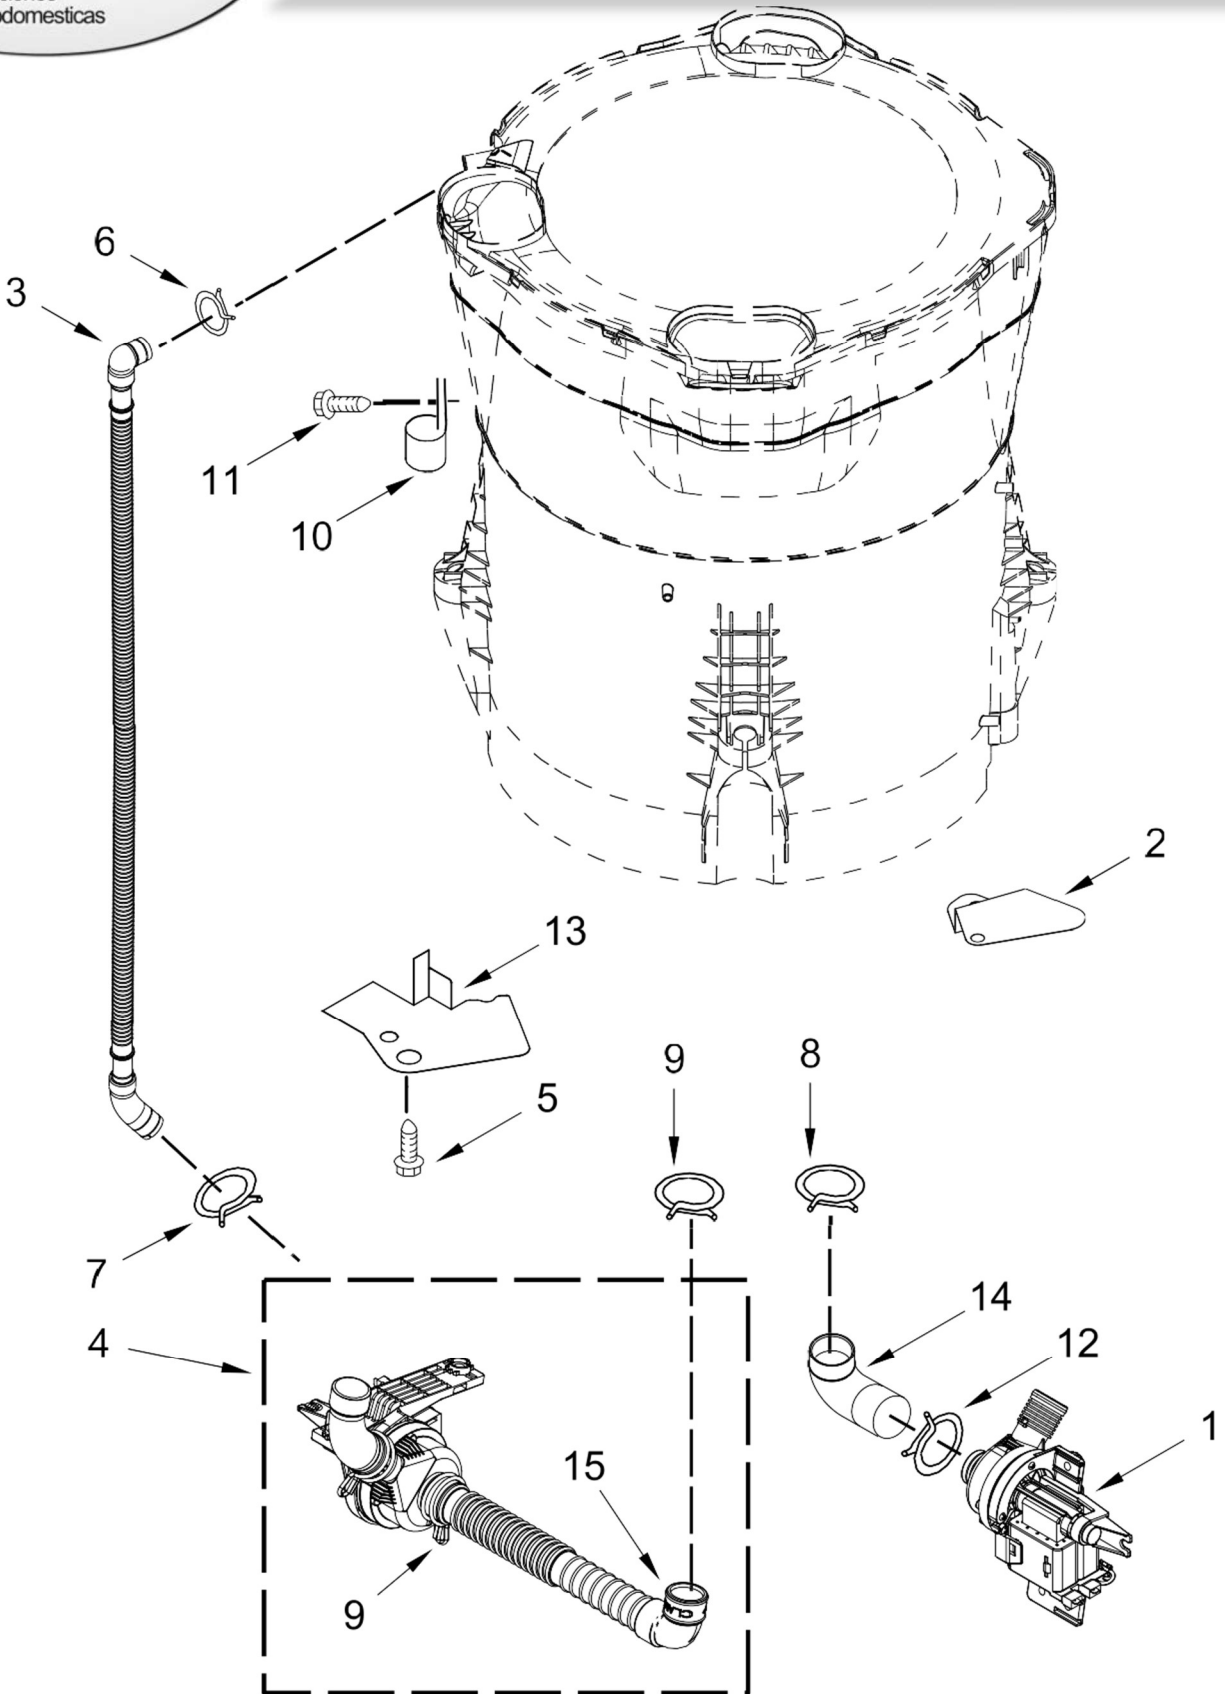

LAVADORA 7MMVWB855EC1

Distribuidor Autorizado

SurteRápido.com

Venta de Refacciones
Electrodomesticas

LAVADORA 7MMVWB855EC1

<u>Illus.</u> <u>No.</u>	<u>Part No.</u>	<u>Description</u>
1	W10727777	Pump Assembly, Drain
2	W10894129	Shield, Heat
3	W10622092	Hose, Recirculation
4	W10850007	Pump Assembly, Recirculation
5	W10004910	Screw

<u>Illus.</u> <u>No.</u>	<u>Part No.</u>	<u>Description</u>
6	3363365	Clamp, Hose
7	8269146	Clamp, Hose
8	W10142630	Clamp, Hose
9	W10421047	Clamp, Hose
10	8534021	Clamp, Recirc Hose Retainer
11	8533943	Screw

<u>Illus.</u> <u>No.</u>	<u>Part No.</u>	<u>Description</u>
12	8317496	Clamp, Hose
13	W10637933	Shield, Recirculation Pump
14	W10763259	Hose, Tub to Pump
15	W10763460	Hose - Recirculation (Tub to Pump)