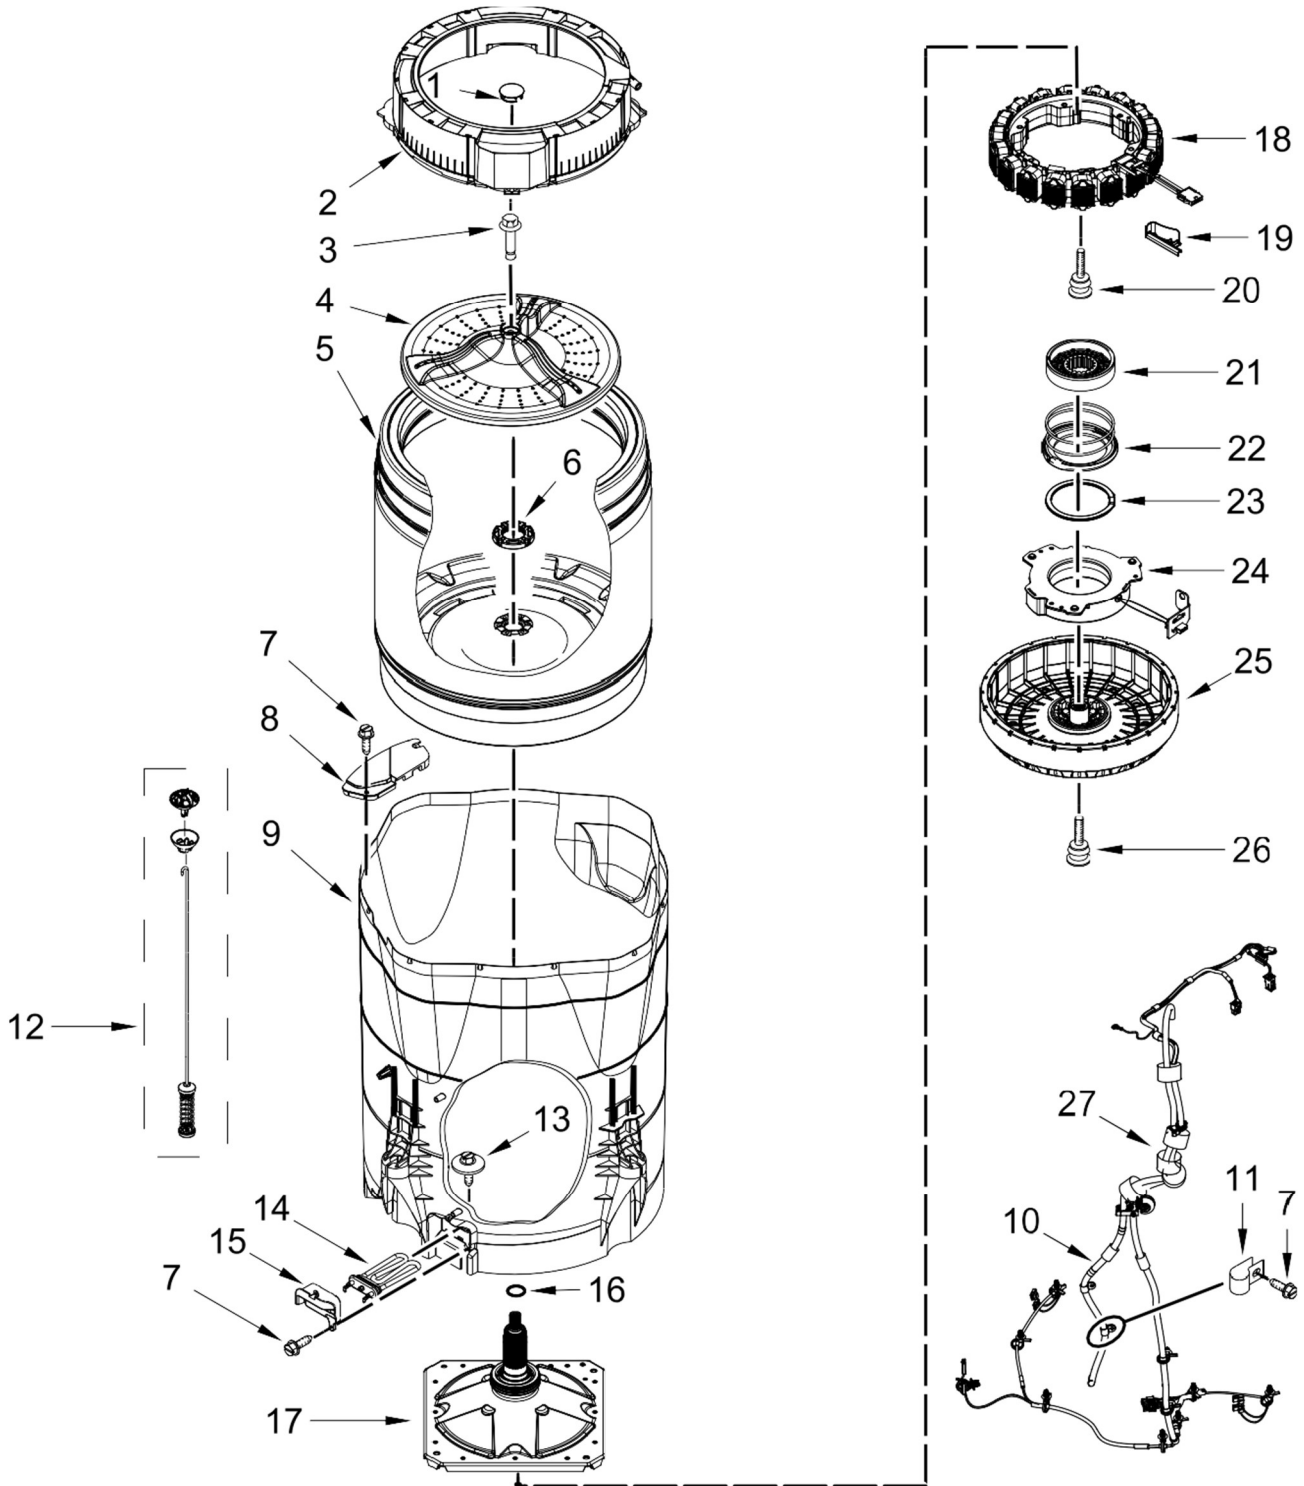

LAVADORA 7MMVWB855EC1

LAVADORA 7MMVWB855EC1

Illus.
No. Part No. Description

1		Console
	W10681982	Chrome SHadow
2		Assembly, Control Knob
	W10727011	Chrome
3	W10771770	Harness, UI
4	9740849	Screw
5	8312709	Clip, Console
6	W10848788	Control Unit Assembly, Machine and Motor
7	W10611544	Panel, Console Rear Cover

Illus.
No. Part No. Description

8	12990204	Screw
9	1157158	Screw
10	W10618933	Seal, Console
11	W10770108	Cord, Power
12	3400076	Screw
13	W10854688	Assembly, Housing
14	W10758828	Valve, Water Inlet
15	9740848	Screw
16	W10849297	Harness, Valve
17	W10568405	Assembly, Speaker

Illus.
No. Part No. Description

18	97787	Screw
19		Assembly, Dispenser Bezel
	W10601876	Chrome Shadow
20		Assembly, Dispenser Drawer
	W10795361	Chrome Shadow

LAVADORA 7MMVWB855EC1

LAVADORA 7MMVWB855EC1

<u>Illus. No.</u>	<u>Part No.</u>	<u>Description</u>
1	W10609549	Cap, Impeller
2	W10578863	Tub Ring
3	W10625252	Screw
4	W10834917	Impeller (Washplate)
5	W10586079	Basket Assembly
6	W10564013	Nut, Spin Tube
7	8533943	Screw
8	W10597575	Hood, Dual Pump
9	W10512164	Tub
10	W10748451	Hose Pressure Switch

<u>Illus. No.</u>	<u>Part No.</u>	<u>Description</u>
11	W10005430	Clamp, Cable
12	W10901058	Damper Assembly, Tub Suspension (Set Of 4-Includes Suspension Bushings and Suspension Balls)
13	W10743982	Screw
14	W10325894	Heater, Tub
15	W10297450	Cover, Tub Heater
16	W10665342	Washer, Thrust
17	W10868473	Assembly, Drive