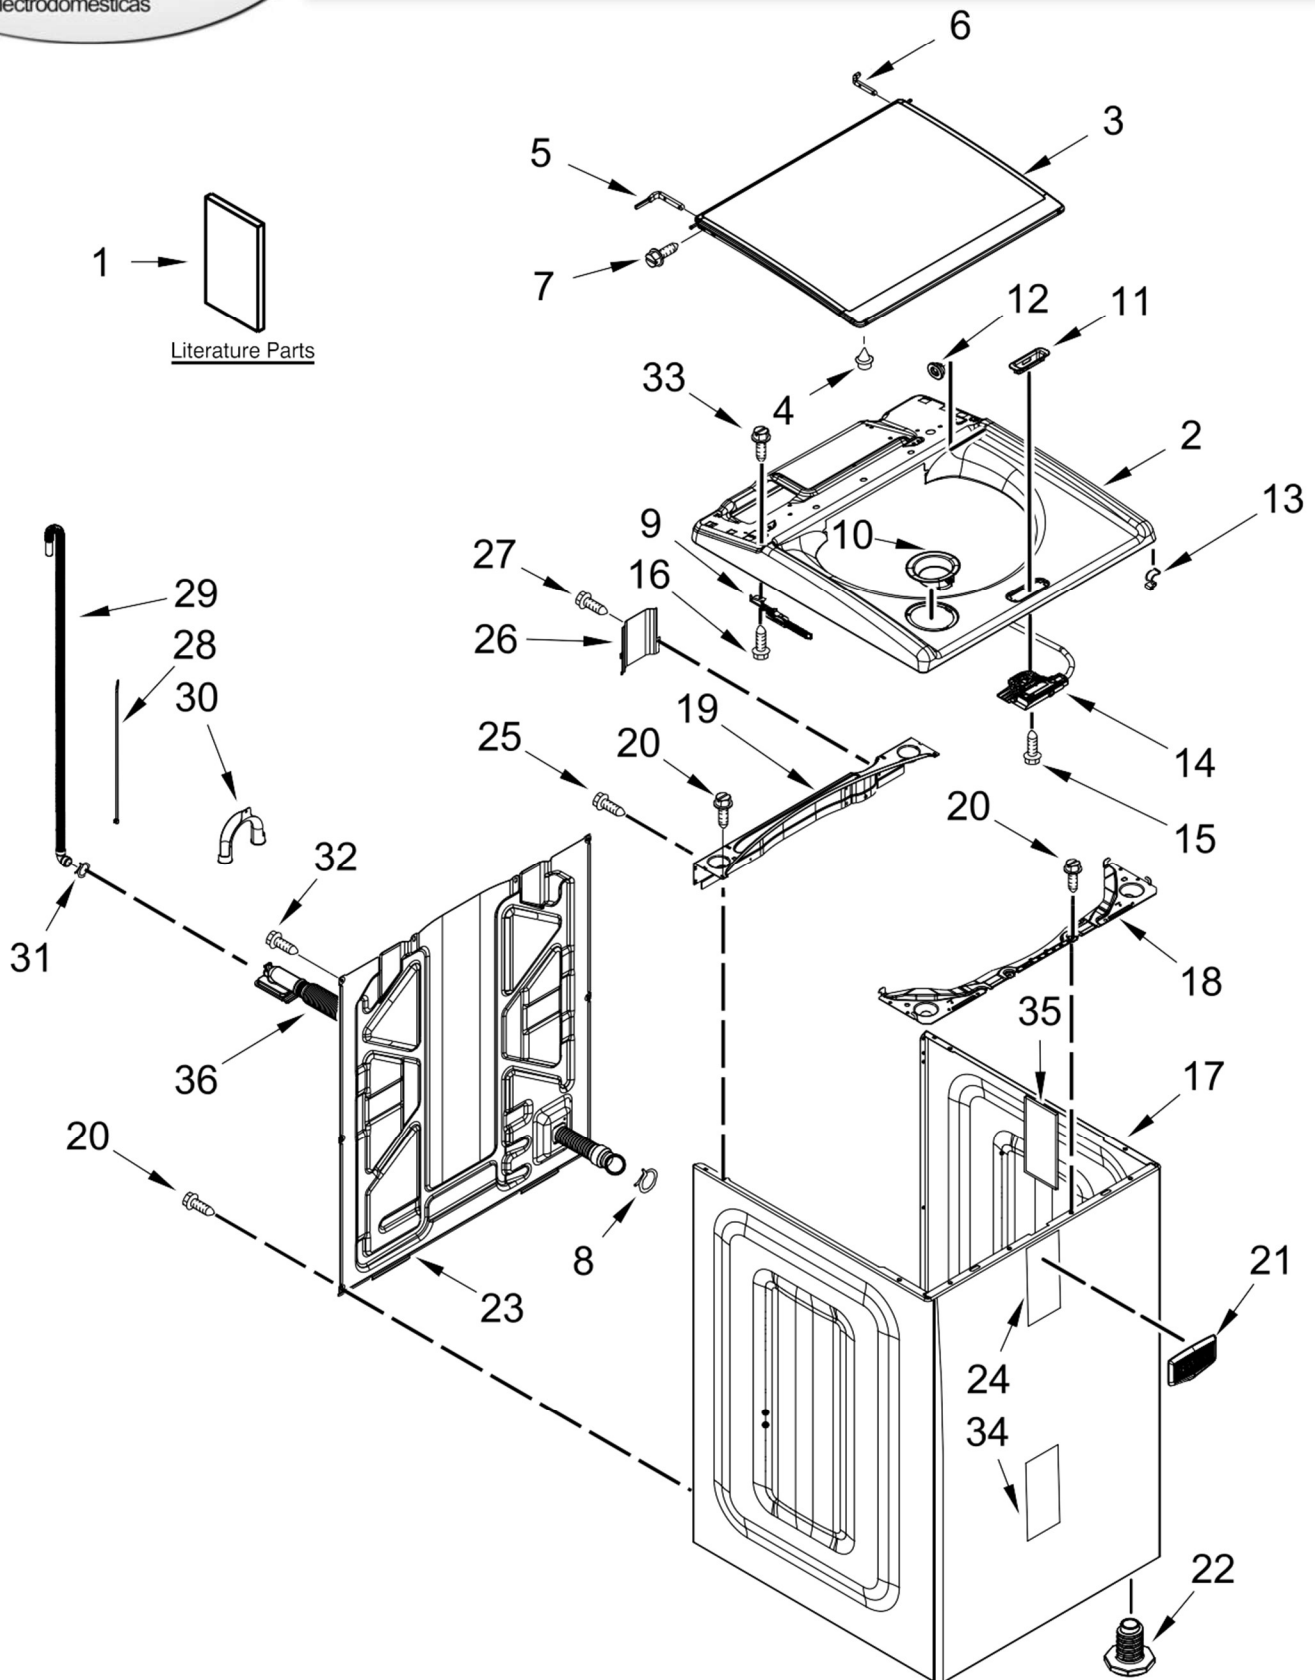

AUTOMATIC WASHER

MODELS:

7MMVWB855EC1 (Chrome Shadow)

LAVADORA 7MMVWB855EC1

LAVADORA 7MMVWB855EC1

<u>Illus. No.</u>	<u>Part No.</u>	<u>Description</u>	<u>Illus. No.</u>	<u>Part No.</u>	<u>Description</u>	<u>Illus. No.</u>	<u>Part No.</u>	<u>Description</u>
1		Literature Parts	11		Bezel, Lid Lock	24	W10414221	Damper, Sound
		Installation						
	W10779529	Instructions		W10665169	Chrome Shadow	25	W10142728	Screw
	W10807223	Use and Care Guid	12		Spacer, Lid Hinge	26	W10676061	Cover, Harness
	W10607408	Tech Sheet		W10708966	Chrome Shadow	27	3400076	Screw
	W10806518	Energy Guide	13	90016	Clip, Harness	28	W10339879	Tie, Cable
2		Top	14		Assembly, Lid Lock	29	W10221546	Hose, Outer Drain Assembly
	W10649674	Chrome Shadow		W10787880	Chrome Shadow	30	W10280024	U-Bend, Drain Hose
3		Assembly, Lid (Glass)	15	W10273971	Screw	31	356138	Clamp, Hose
	W10843975	Chrome Shadow	16	693995	Screw	32	9740848	Screw
4	W10631074	Bumper, Lid	17		Cabinet	33	311932	Screw
5	8563965	Hinge, Wire (Left)		W10677287	Chrome Shadow	34	W10688364	Absorber, Impact
					Brace, Cabinet Top			
					-			
6	8572974	Hinge, Wire (Right)	18		Front	35	8564458	Absorber, Impact
7	W10339706	Screw		W10724132	Chrome Shadow	36	W10786890	Hose, Internal Drain
					Brace, Cabinet Top -			
8	W10142630	Clamp, Hose	19	W10512626	Rear			
9	W10594153	Hinge, Lid (Left)	20	1157158	Screw			
	W10594154	Hinge, Lid (Right)	21	W10612925	Badge			
					Foot Assembly, Leveling			
10		Dispenser, Bleach	22	W10687506	Panel, Rear			
	W10601859	Chrome Shadow	23	W10312041				

LAVADORA 7MMVWB855EC1

LAVADORA 7MMVWB855EC1

Illus.
No. Part No. Description

1		Console
	W10681982	Chrome SHadow
2		Assembly, Control Knob
	W10727011	Chrome
3	W10771770	Harness, UI
4	9740849	Screw
5	8312709	Clip, Console
6	W10848788	Control Unit Assembly, Machine and Motor
7	W10611544	Panel, Console Rear Cover