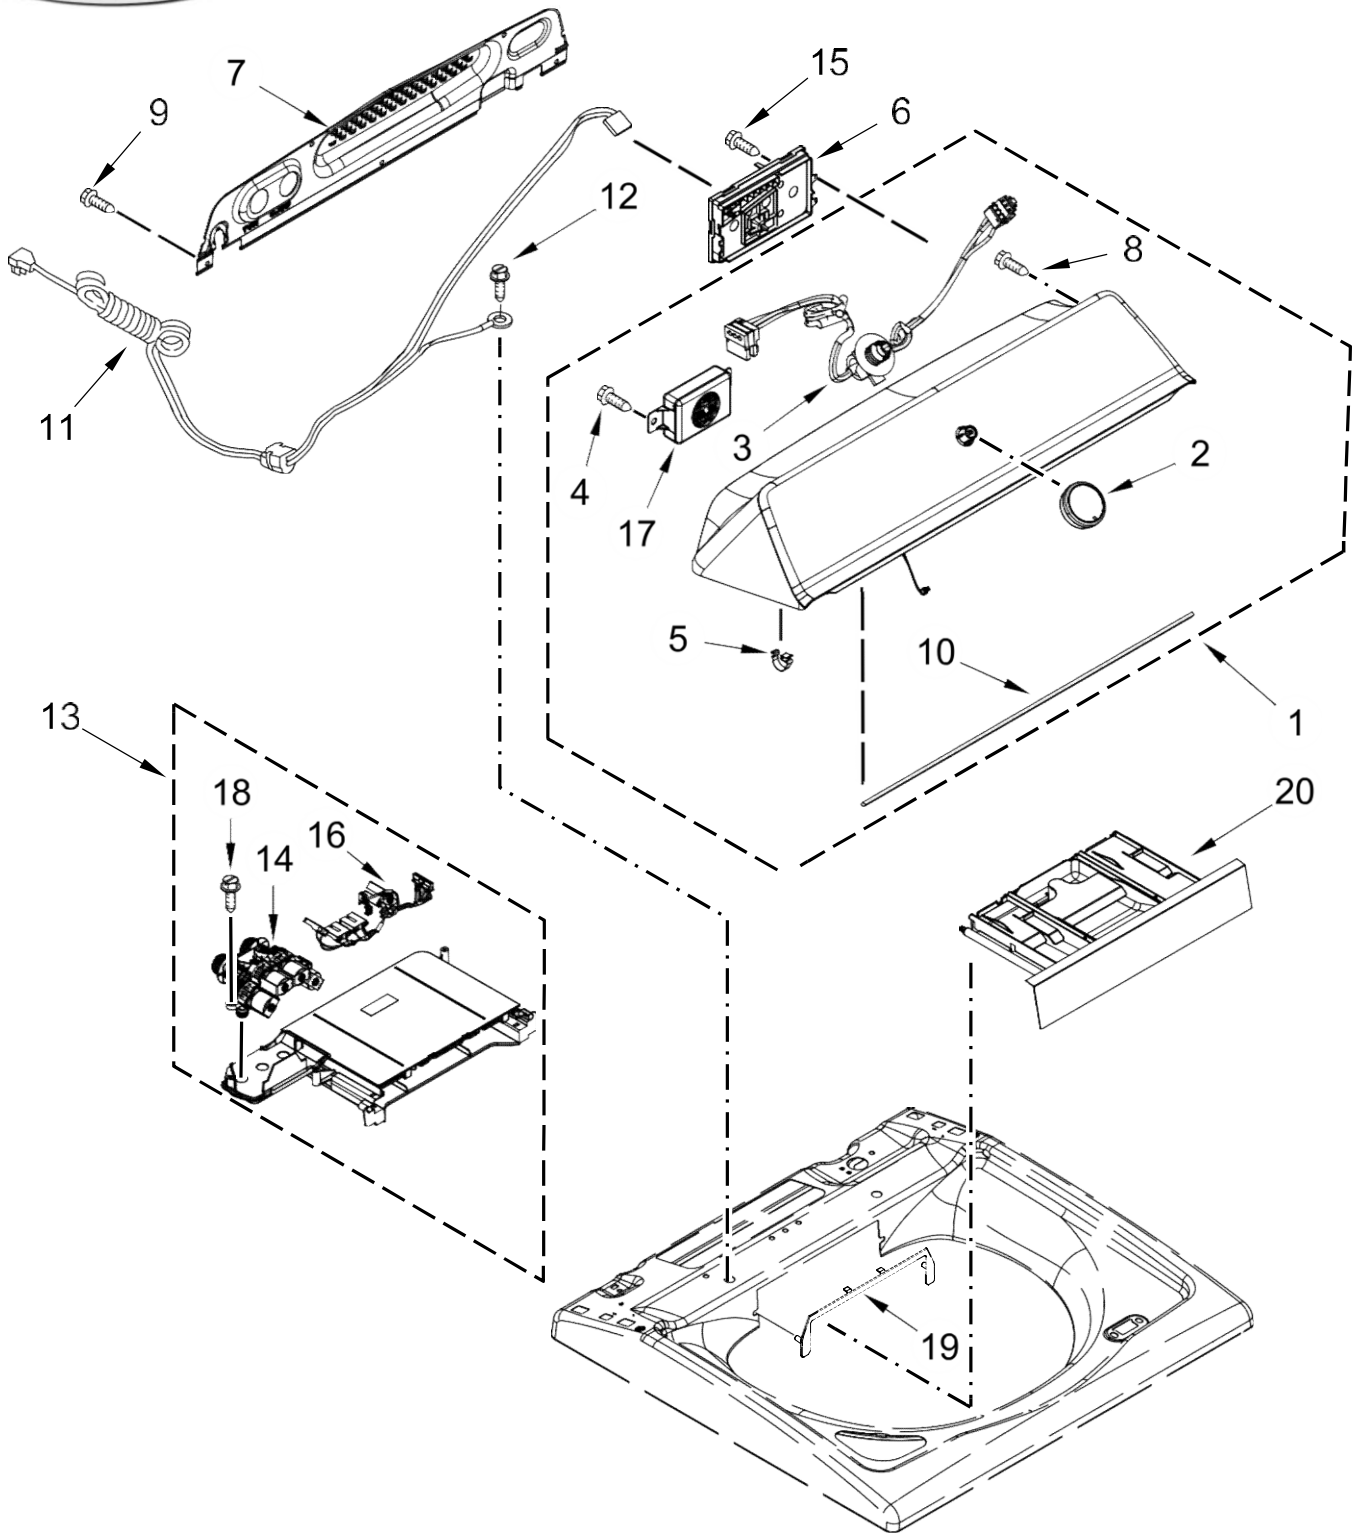

AUTOMATIC WASHER

MODELS:

7MMVWB855EC1 (Chrome Shadow)

LAVADORA 7MMVWB855EC1

LAVADORA 7MMVWB855EC1

<u>Illus. No.</u>	<u>Part No.</u>	<u>Description</u>	<u>Illus. No.</u>	<u>Part No.</u>	<u>Description</u>	<u>Illus. No.</u>	<u>Part No.</u>	<u>Description</u>
1		Literature Parts	11		Bezel, Lid Lock	24	W10414221	Damper, Sound
		Installation						
	W10779529	Instructions		W10665169	Chrome Shadow	25	W10142728	Screw
	W10807223	Use and Care Guid	12		Spacer, Lid Hinge	26	W10676061	Cover, Harness
	W10607408	Tech Sheet		W10708966	Chrome Shadow	27	3400076	Screw
	W10806518	Energy Guide	13	90016	Clip, Harness	28	W10339879	Tie, Cable
2		Top	14		Assembly, Lid Lock	29	W10221546	Hose, Outer Drain Assembly
	W10649674	Chrome Shadow		W10787880	Chrome Shadow	30	W10280024	U-Bend, Drain Hose
3		Assembly, Lid (Glass)	15	W10273971	Screw	31	356138	Clamp, Hose
	W10843975	Chrome Shadow	16	693995	Screw	32	9740848	Screw
4	W10631074	Bumper, Lid	17		Cabinet	33	311932	Screw
5	8563965	Hinge, Wire (Left)		W10677287	Chrome Shadow	34	W10688364	Absorber, Impact
					Brace, Cabinet Top			
					-			
6	8572974	Hinge, Wire (Right)	18		Front	35	8564458	Absorber, Impact
7	W10339706	Screw		W10724132	Chrome Shadow	36	W10786890	Hose, Internal Drain
					Brace, Cabinet Top -			
8	W10142630	Clamp, Hose	19	W10512626	Rear			
9	W10594153	Hinge, Lid (Left)	20	1157158	Screw			
	W10594154	Hinge, Lid (Right)	21	W10612925	Badge			
					Foot Assembly, Leveling			
10		Dispenser, Bleach	22	W10687506	Panel, Rear			
	W10601859	Chrome Shadow	23	W10312041				

LAVADORA 7MMVWB855EC1

LAVADORA 7MMVWB855EC1

Illus.
No. Part No. Description

1		Console
	W10681982	Chrome SHadow
2		Assembly, Control Knob
	W10727011	Chrome
3	W10771770	Harness, UI
4	9740849	Screw
5	8312709	Clip, Console
6	W10848788	Control Unit Assembly, Machine and Motor
7	W10611544	Panel, Console Rear Cover