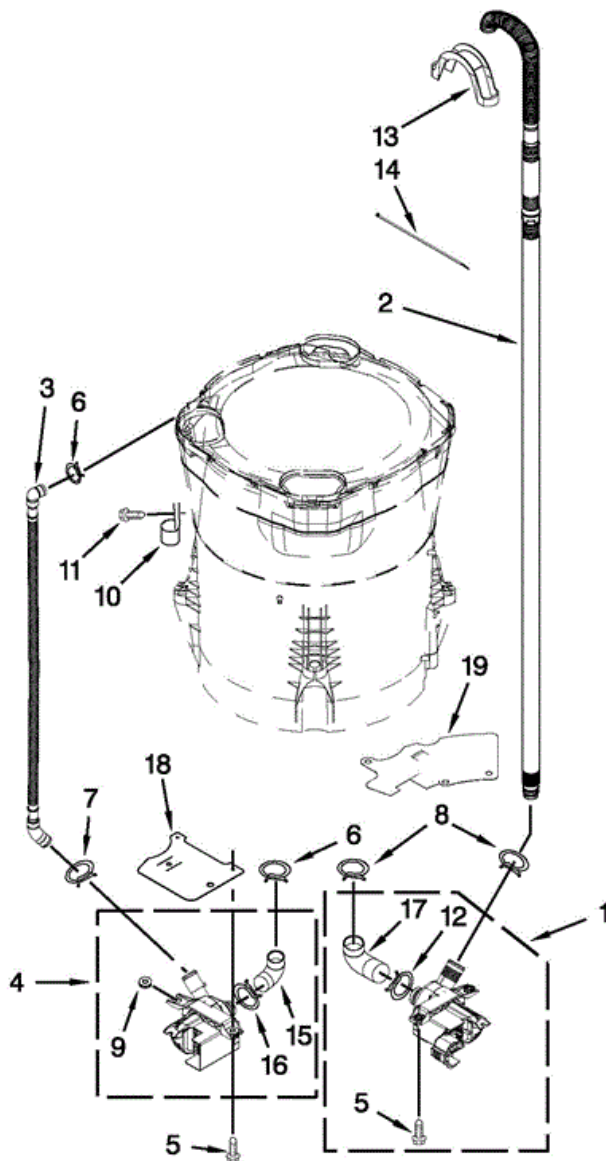

7MMVWB950AG0

7MMVWB950AG0

1	W10403802	PUMP ASSEMBLY, DRAIN
2	W10363893	HOSE, DRAIN
3	W10363892	HOSE, RECIRC
4	W10403803	PUMP ASSEMBLY, RECIRC
5	W10004910	SCREW
6	370449	CLAMP, DRAIN HOSE
7	8269146	CLAMP, HOSE
8	8317496	CLAMP, HOSE
9	8182771	GROMMET, PUMP MOUNTING
10	8534021	CLAMP, RECIRC HOSE RETAINER
11	8533943	SCREW
12	8182768	CLAMP, DRAIN PUMP HOSE
13	8576642	RETAINER, DRAIN HOSE
14	W10339879	TIE, CABLE
15	8182769	HOSE, RECIRC PUMP
16	8182770	CLAMP, RECIRC PUMP HOSE
17	8182767	HOSE, DRAIN PUMP
18	8578572	SHIELD, RECIRC PUMP
19	8578925	SHIELD, DRAIN PUMP