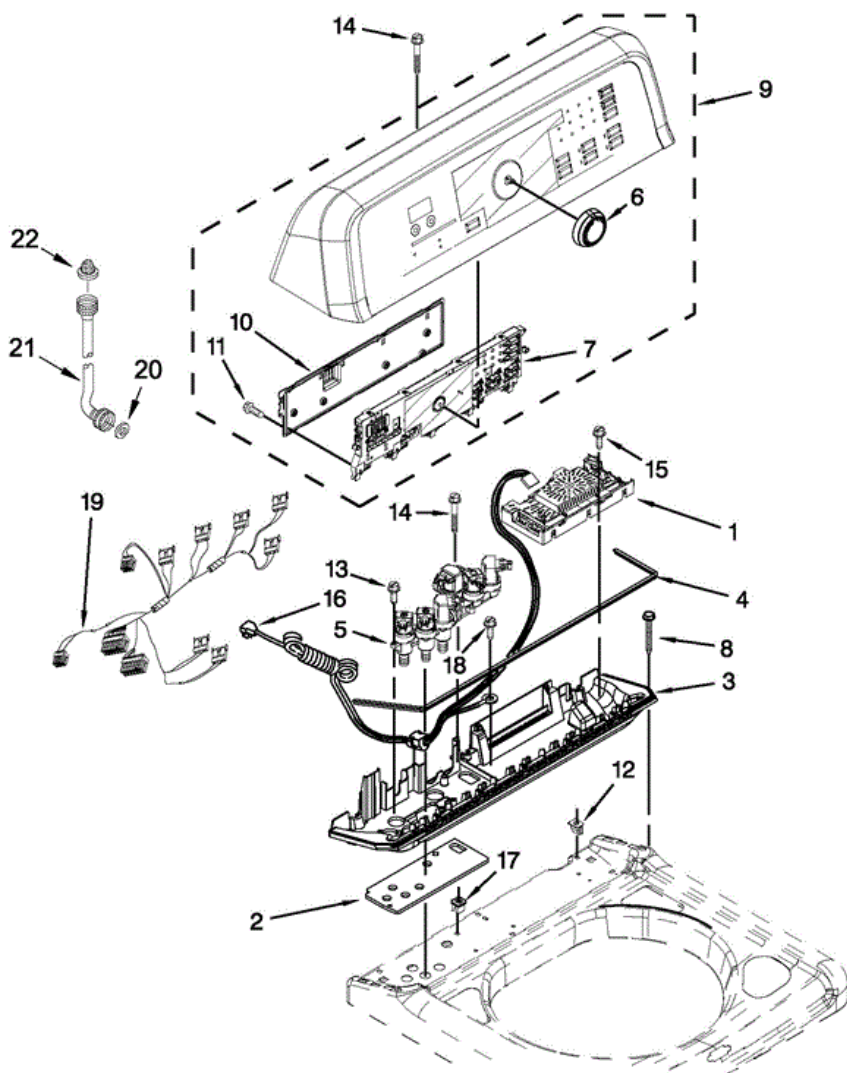

7MMVWB950AG0

7MMVWB950AG0

1	W10403802	PUMP ASSEMBLY, DRAIN
2	W10363893	HOSE, DRAIN
3	W10363892	HOSE, RECIRC
4	W10403803	PUMP ASSEMBLY, RECIRC
5	W10004910	SCREW
6	370449	CLAMP, DRAIN HOSE
7	8269146	CLAMP, HOSE
8	8317496	CLAMP, HOSE
9	8182771	GROMMET, PUMP MOUNTING
10	8534021	CLAMP, RECIRC HOSE RETAINER
11	8533943	SCREW
12	8182768	CLAMP, DRAIN PUMP HOSE
13	8576642	RETAINER, DRAIN HOSE
14	W10339879	TIE, CABLE
15	8182769	HOSE, RECIRC PUMP
16	8182770	CLAMP, RECIRC PUMP HOSE
17	8182767	HOSE, DRAIN PUMP
18	8578572	SHIELD, RECIRC PUMP
19	8578925	SHIELD, DRAIN PUMP

7MMVWB950AG0

7MMVWB950AG0

1	W10505449	CONTROL UNIT ASSEMBLY, MACHINE & MOTOR
2	W10141695	GASKET, VALVE TRAY
3	W10356746	TRAY ASSEMBLY, CONSOLE (INCLUDES ITEMS 2 & 4) (GRAY)
4	W10141693	GASKET, CONSOLE/TRAY
5	W10342320	VALVE, LOG
6	W10338554	KNOB, CONTROL
7	W10426809	USER INTERFACE
8	W10004990	SCREW
9	W10491356	CONSOLE (COSMETALLIC)
10	W10051124	COVER, REAR (UI ASSEMBLY)
11	W10003770	SCREW
12	W10022060	NUT, PUSH IN
13	W10052600	SCREW
14	8565324	SCREW
15	W10133427	SCREW
16	W10420367	CORD, POWER
17	98460	NUT, PUSH-IN
18	3351614	SCREW
19	W10404419	UPPER HARNESS
20	W10242307	WASHER, INLET HOSE
21	W10194208	HOSE, WATER INLET (COLD WATER)
21	W10194209	HOSE, WATER INLET (HOT WATER)
22	353362	WASHER, FILTER