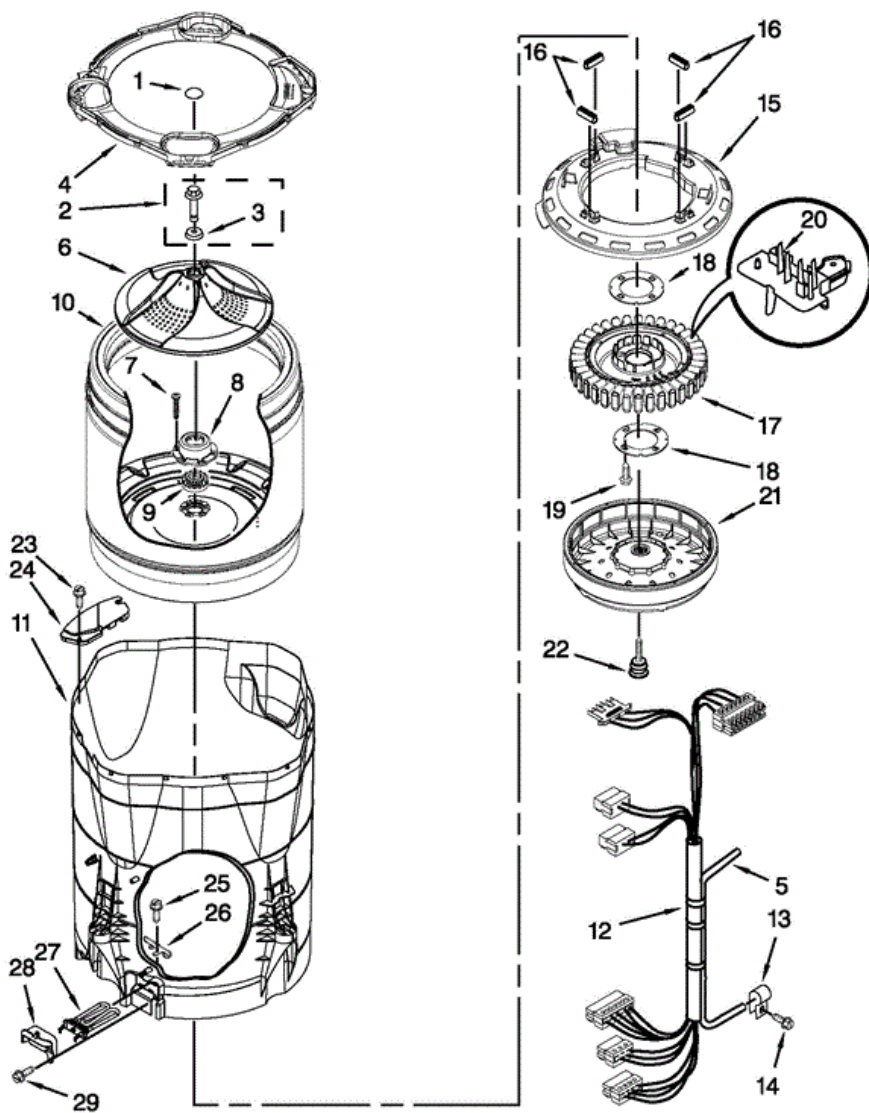

7MMVWB950AG0

7MMVWB950AG0

1	W10352675	CAP, IMPELLER
2	W10076270	SCREW & WASHER ASSEMBLY
3	W10076260	WASHER
4	W10362224	TUB RING
5	W10297449	HOSE PRESSURE SWITCH
6	W10357576	IMPELLER (WASHPLATE)
7	8533953	SCREW
8	W10118114	HUB, BASKET-DRIVEN
9	8545953	HUB, BASKET DRIVER
10	W10356924	BASKET ASSEMBLY
11	W10381077	TUB & DRIVE SHAFT ASSEMBLY
12	W10297446	HARNESS, LOWER
13	W10005430	CLAMP, CABLE
14	8533957	SCREW
15	W10137698	SHIELD, DRIVE MOTOR
16	8565172	TUBE, BUFFER (SET OF 4)
17	W10419333	STATOR, MOTOR
18	8557836	PLATE, STATOR
19	8534042	SCREW
20	W10178988	RPS ASSEMBLY
21	8565177	ROTOR, MAIN DRIVE MOTOR
22	N/P	BOLT, ROTOR ASSEMBLY NON-SERVICEABLE
23	8533928	SCREW
24	W10222008	FILTER, DUAL PUMP HOOD
25	W10119266	SCREW
26	W10134571	CLIP, HEATER TUB
27	W10325894	HEATER, TUB
28	W10297450	COVER, TUB HEATER
29	8533943	SCREW