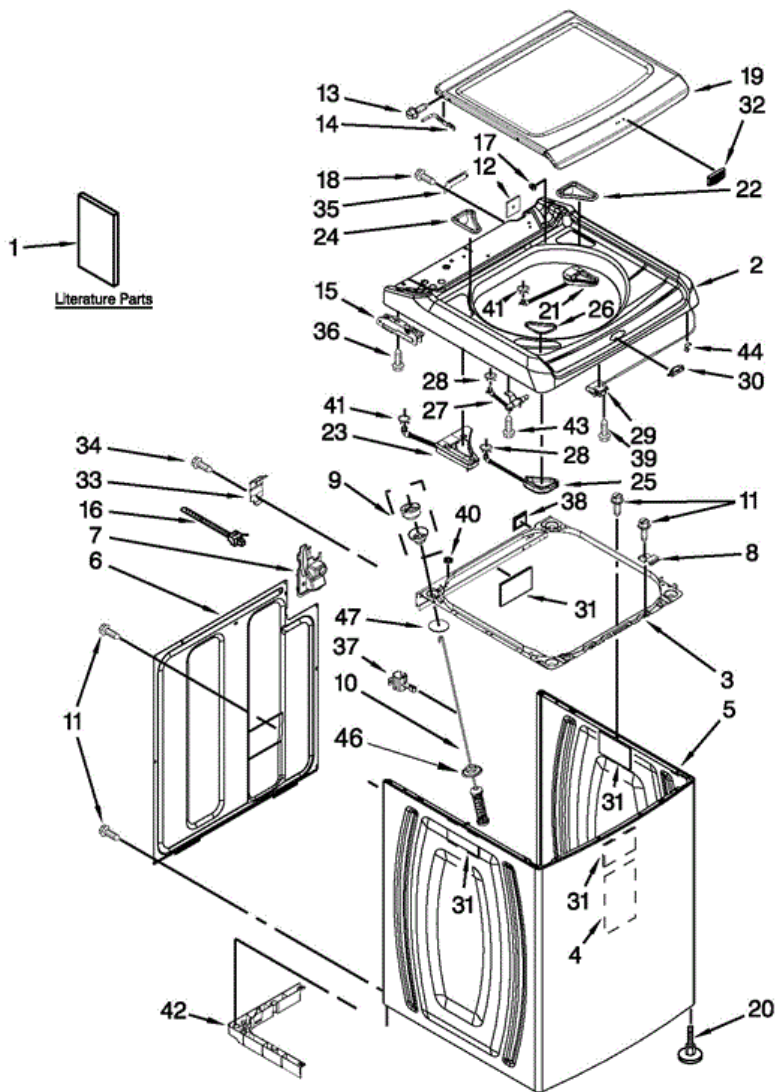

Distribuidor Autorizado

SurteRápido.com

Venta de Refacciones
Electrodomesticas

7MMVWB950AG0

7MMVWB950AG0

1	W10403990	TECH SHEET
1	W10469238	USE AND CARE GUIDE
1	W10492233	INSTALLATION INSTRUCTIONS
1	W10497887	ENERGY GUIDE
2	W10419608	TOP (COSMETALLIC)
3	W10386349	FRAME ASSEMBLY, CABINET TOP
4	W10414221	DAMPER, SOUND
5	W10304158	CABINET (COSMETALLIC)
6	8566090	PANEL, REAR
7	W10160572	RETAINER, DRAIN HOSE STORAGE
8	W10248088	LOCK, TOP
9	W10405423	BALL, SUSPENSION (SET OF 4 - INCLUDES SUSPENSION BUSHINGS)
10	W10368627	DAMPER ASSEMBLY, TUB SUSPENSION
11	1157158	SCREW
12	W10161707	TOP, FOAM SEAL
13	W10442074	SCREW, LID HINGE MOUNTING
14	W10389420	HINGE ARM, LID (RIGHT HAND)
14	W10389421	HINGE ARM, LID (LEFT HAND)
15	W10492004	HINGE, SPRING ASSEMBLY (LEFT HAND)
15	W10492005	HINGE, SPRING ASSEMBLY (RIGHT HAND)
16	W10155270	CABLE TIE
17	W10315174	SPACER, LID HINGE
18	3390647	SCREW
19	W10504803	LID, GLASS ASSEMBLY (COSMETALLIC)
20	W10363890	FOOT ASSEMBLY, LEVELING
21	W10172146	DISPENSER, FABRIC SOFTENER
22	W10093807	BEZEL, FABRIC SOFTENER DISPENSER (GRAY)
23	W10187307	DISPENSER, BLEACH
24	W10391564	BEZEL, BLEACH DISPENSER (GRAY)
25	W10172154	DISPENSER, DETERGENT
26	W10093809	BEZEL, DETERGENT DISPENSER (GRAY)
27	W10106990	NOZZLE ASSEMBLY, FRESH WATER
28	371503	CLAMP, HOSE
29	W10059230	LOCK ASSEMBLY, LID
30	W10093806	BEZEL, LID LOCK (GRAY)