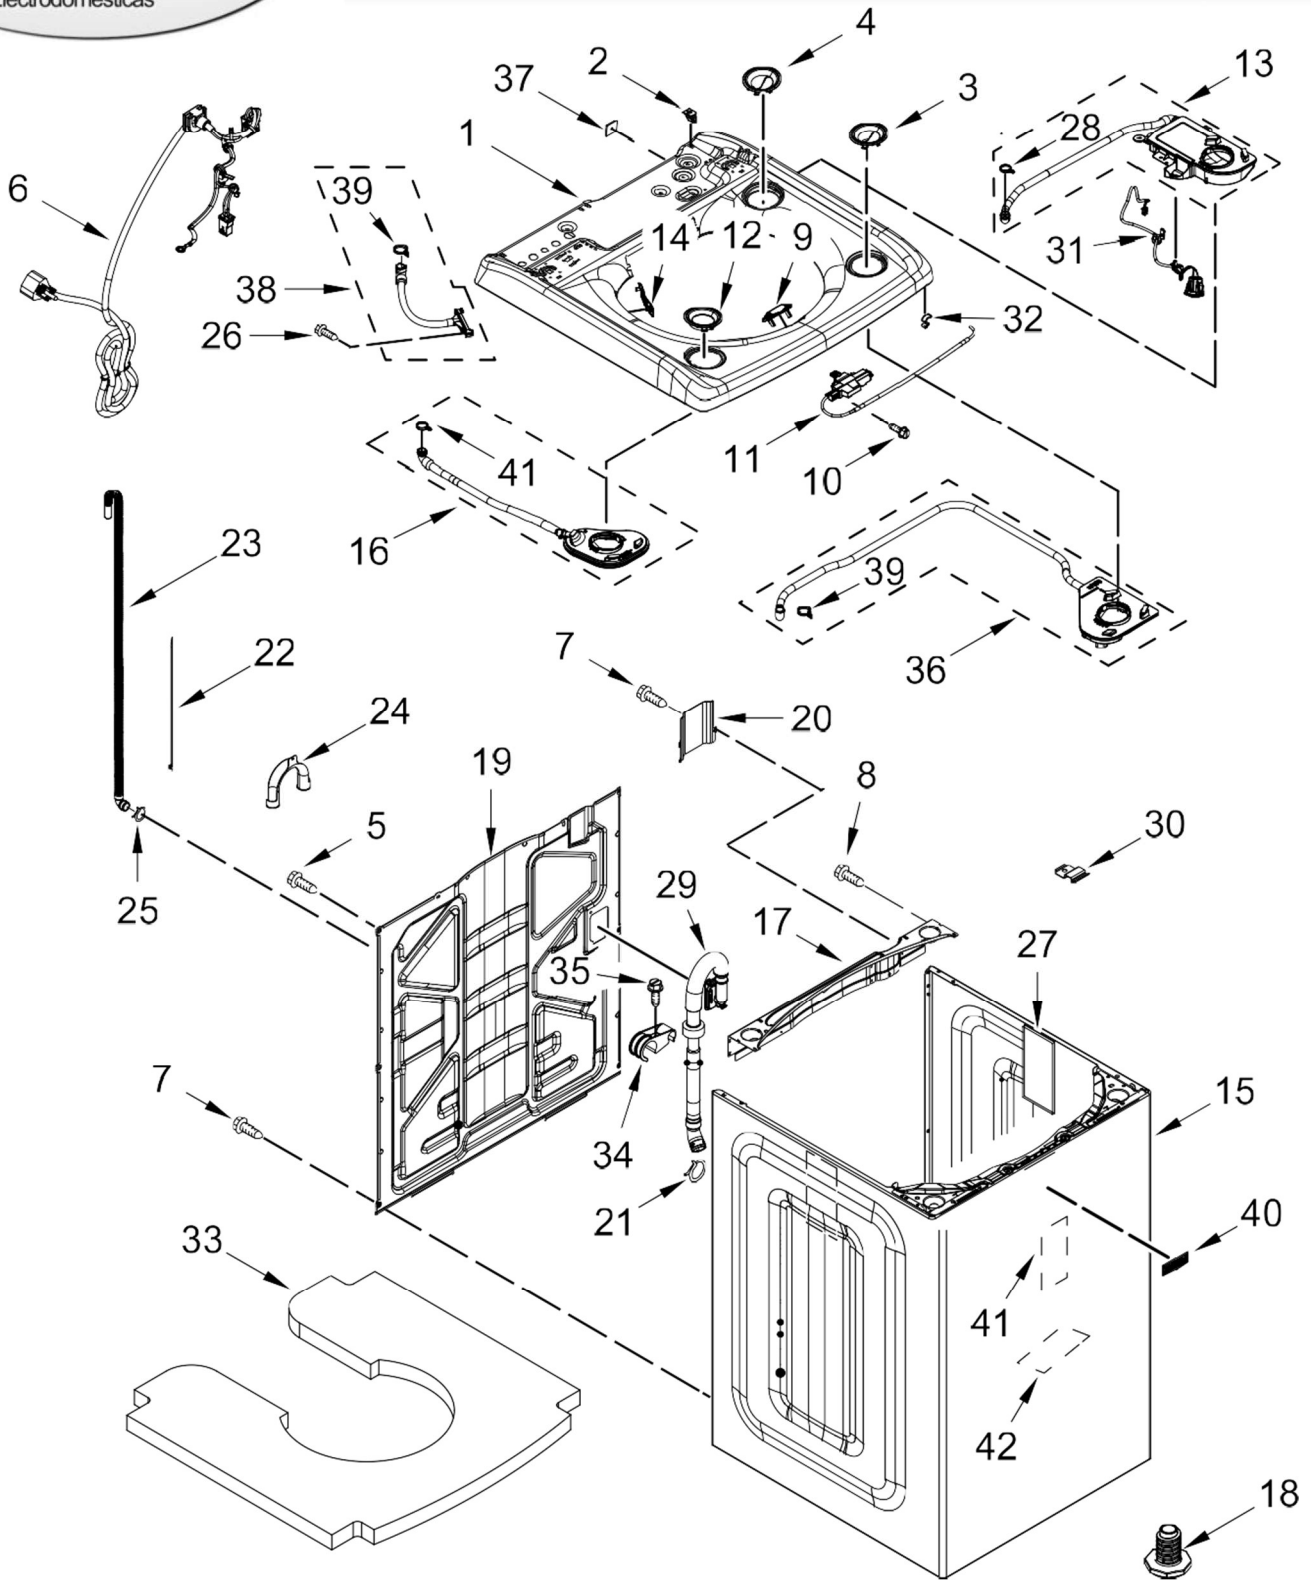

LAVADORA 7MMVWB955FC

LAVADORA 7MMVWB955FC

<u>Illus. No.</u>	<u>Part No.</u>	<u>Description</u>
1	W10747123	Top
2	W10711050	Grommet, Screw
3	W10749759	Bezel, Fabric Softener Dispenser
4	W10749769	Bezel, Bleach Dispenser
5	1157158	Screw
6	W10734500	Power Cord
7	3400076	Screw
8	9740848	Screw
9	W10747826	Bezel, Lid Lock
10	8533961	Screw
11	W10727693	Assembly, Lid Lock
12	W10749749	Bezel, Detergent Dispenser

<u>Illus. No.</u>	<u>Part No.</u>	<u>Description</u>
13	W10749756	Dispenser Assembly, Bleach
14	W10522542	Bezel, Fresh Fill
15	W10763699	Cabinet
16	W10749750	Dispenser Assembly, Detergent
17	W10463933	Channel, Front Rear
18	W10715265	Foot Assembly, Leveling
19	W10464765	Panel, Rear
20	W10676061	Cover, Harness
21	W10142630	Clamp, Hose
22	W10339879	Tie, Cable
23	W10769870	Hose, Outer Drain
24	W10280024	U-Bend, Drain Hose
25	356138	Clamp, Hose
26	3400061	Screw

<u>Illus. No.</u>	<u>Part No.</u>	<u>Description</u>
27	8564458	Absorber, Impact
28	370451	Clamp, Hose
29	W10826733	Hose Assembly, External Drain
30	W10248088	Lock, Top
31	W10591941	Light Assembly, Basket
32	WP90016	Clip, Harness
33	W10825092	Absorber, Sound
34	W10652932	Clip, Hose
35	W10004910	Screw
36	W10749753	Dispenser Assembly, Fabric Softener
37	W10161707	Top, Foam Seal
38	W10749373	Nozzle Assembly, Fresh Fill
39	371503	Clamp, Hose
40	W10612926	Badge
41	W10688364	Absorber, Impact
42	W10414221	Damper, Sound