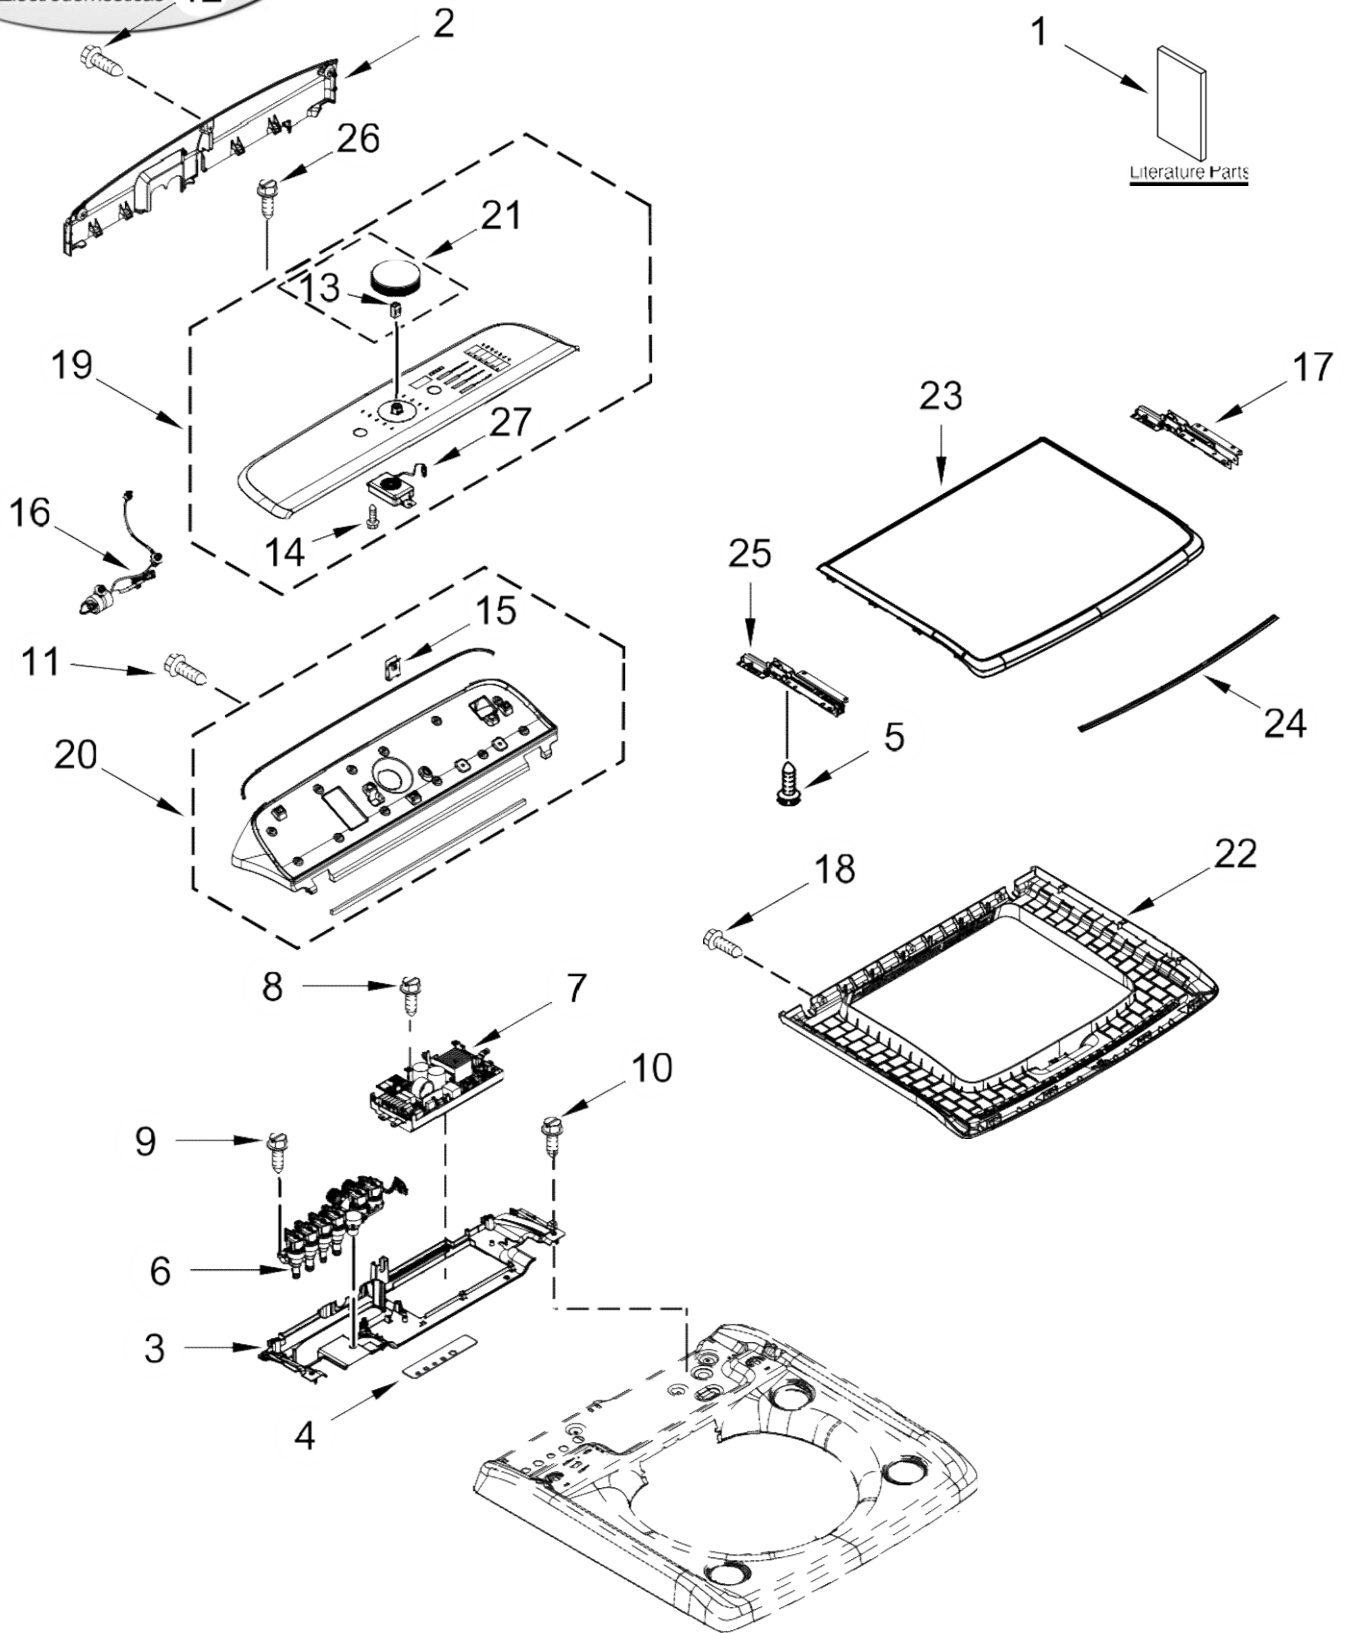

AUTOMATIC WASHER

MODEL

7MMVWB955FC (Chrome Shadow)

LAVADORA 7MMVWB955FC

LAVADORA 7MMVWB955FC

<u>Illus. No.</u>	<u>Part No.</u>	<u>Description</u>
1		Literature Parts
	W10828193	Tech Sheet
	W10895900	Installation Instructions
	W10895904	Use and Care Guide
	W10897039	Energy Guide
	W10895905	Quick Start Guide
2	W10798420	Rear Panel, Console
3	W10738088	Tray Assembly, Lower Rear
4	W10481887	Seal Pad, Water Valve
5	96435	Screw
6	W10465981	Valve Assembly (4 Port)

<u>Illus. No.</u>	<u>Part No.</u>	<u>Description</u>
7	W10912345	Control Unit
8	693995	Screw
9	W10142290	Screw
10	3387485	Screw
11	12990204	Screw
12	W10567155	Screw
13	8536939	Clip, Spring
14	9740848	Screw
15	W10298336	Nut, "U"
16	W10479823	Harness, User Interface
17	W10523940	Hinge, Lid (Right)
18	W10589828	Screw
19	W11025446	Assembly, Fascia