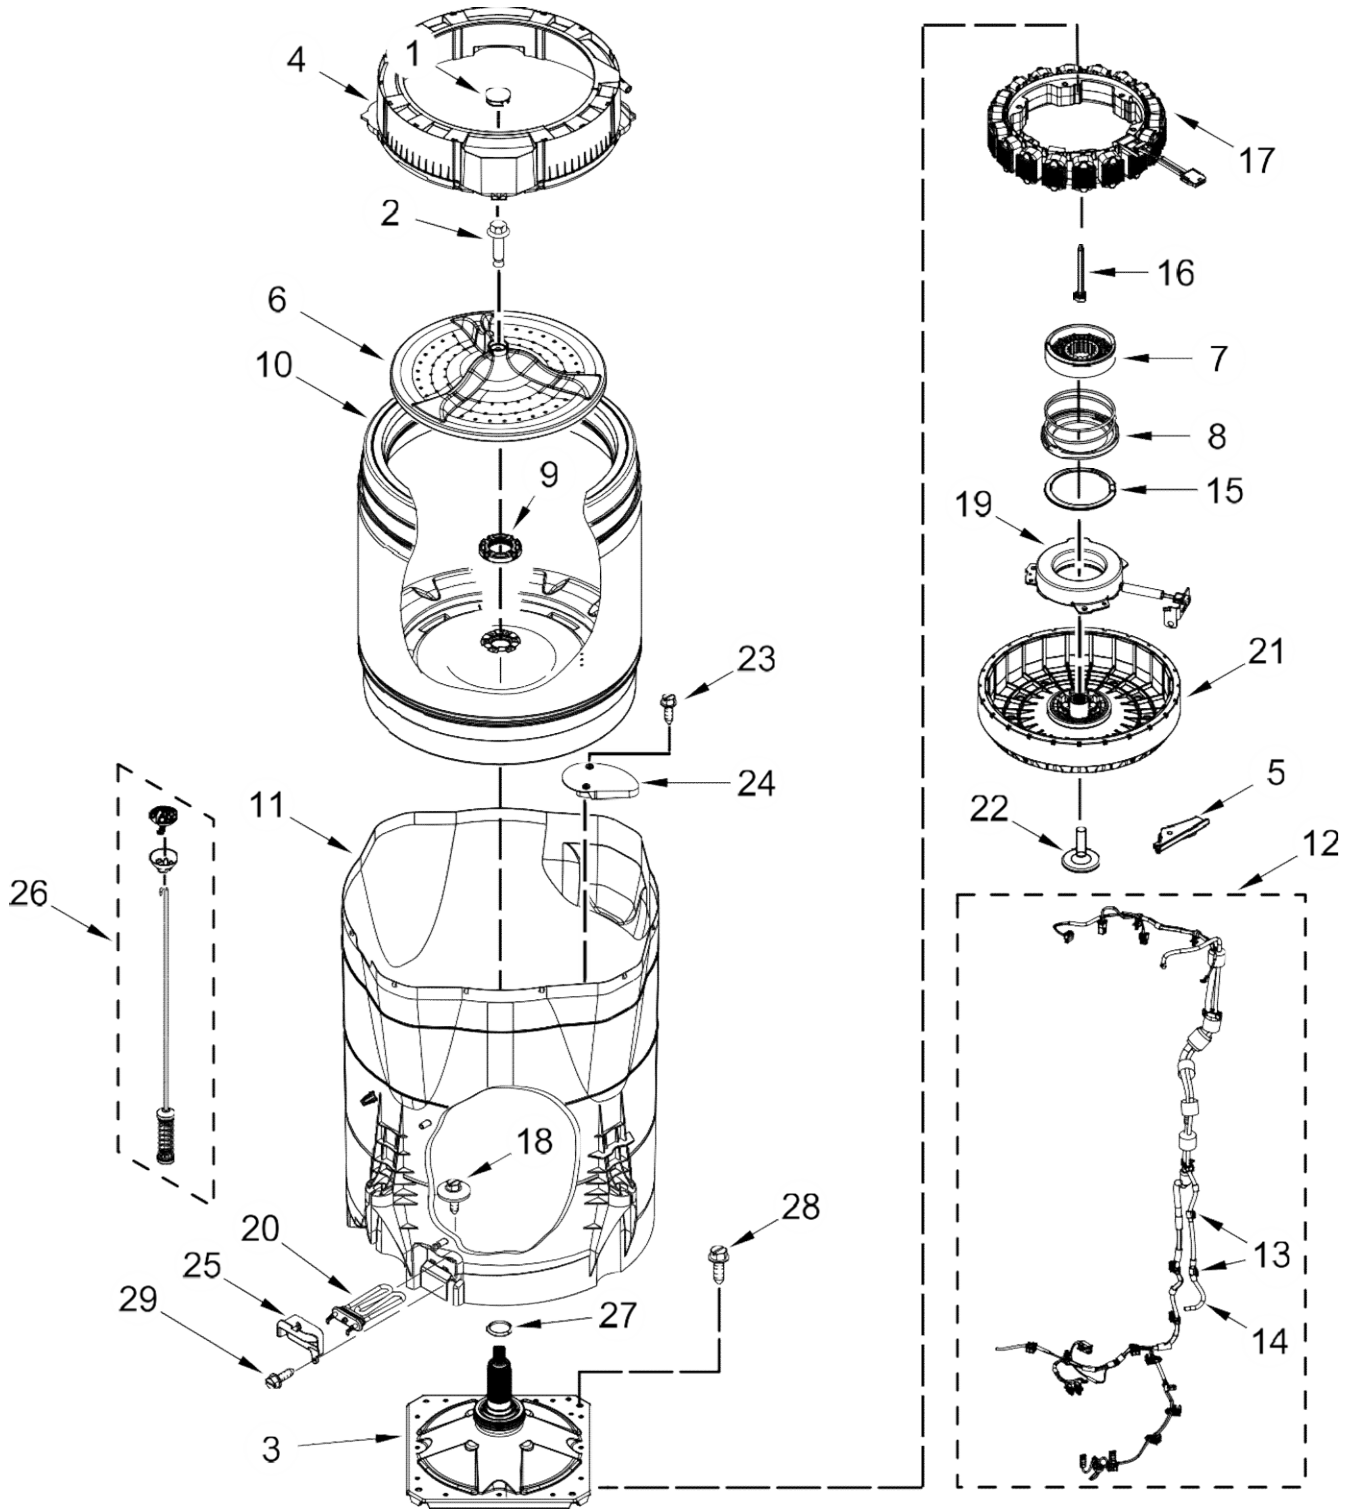

AUTOMATIC WASHER

MODEL

7MMVWB955FC (Chrome Shadow)

LAVADORA 7MMVWB955FC

LAVADORA 7MMVWB955FC

<u>Illus. No.</u>	<u>Part No.</u>	<u>Description</u>
1		Literature Parts
	W10828193	Tech Sheet
	W10895900	Installation Instructions
	W10895904	Use and Care Guide
	W10897039	Energy Guide
	W10895905	Quick Start Guide
2	W10798420	Rear Panel, Console
3	W10738088	Tray Assembly, Lower Rear
4	W10481887	Seal Pad, Water Valve
5	96435	Screw
6	W10465981	Valve Assembly (4 Port)

LAVADORA 7MMVWB955FC

LAVADORA 7MMVWB955FC

<u>Illus. No.</u>	<u>Part No.</u>	<u>Description</u>
1	W10747123	Top
2	W10711050	Grommet, Screw
3	W10749759	Bezel, Fabric Softener Dispenser
4	W10749769	Bezel, Bleach Dispenser
5	1157158	Screw
6	W10734500	Power Cord
7	3400076	Screw
8	9740848	Screw
9	W10747826	Bezel, Lid Lock
10	8533961	Screw
11	W10727693	Assembly, Lid Lock
12	W10749749	Bezel, Detergent Dispenser

<u>Illus. No.</u>	<u>Part No.</u>	<u>Description</u>
13	W10749756	Dispenser Assembly, Bleach
14	W10522542	Bezel, Fresh Fill
15	W10763699	Cabinet
16	W10749750	Dispenser Assembly, Detergent
17	W10463933	Channel, Front Rear
18	W10715265	Foot Assembly, Leveling
19	W10464765	Panel, Rear
20	W10676061	Cover, Harness
21	W10142630	Clamp, Hose
22	W10339879	Tie, Cable
23	W10769870	Hose, Outer Drain
24	W10280024	U-Bend, Drain Hose
25	356138	Clamp, Hose
26	3400061	Screw

LAVADORA 7MMVWB955FC

Illus.

<u>No.</u>	<u>Part No.</u>	<u>Description</u>
1	W10723581	Cap, Impeller
2	W10625252	Screw
3	W10006491	Drive Assembly
4	W10512171	Tub Ring
5	W10835153	Shield, Motor Harness
6	W10723582	Impeller (Washplate)
7	W10447975	Slider
8	W10006494	Assembly, Spring
9	W10726440	Nut, Lock
10	W10743267	Basket Assembly
11	W10704196	Tub