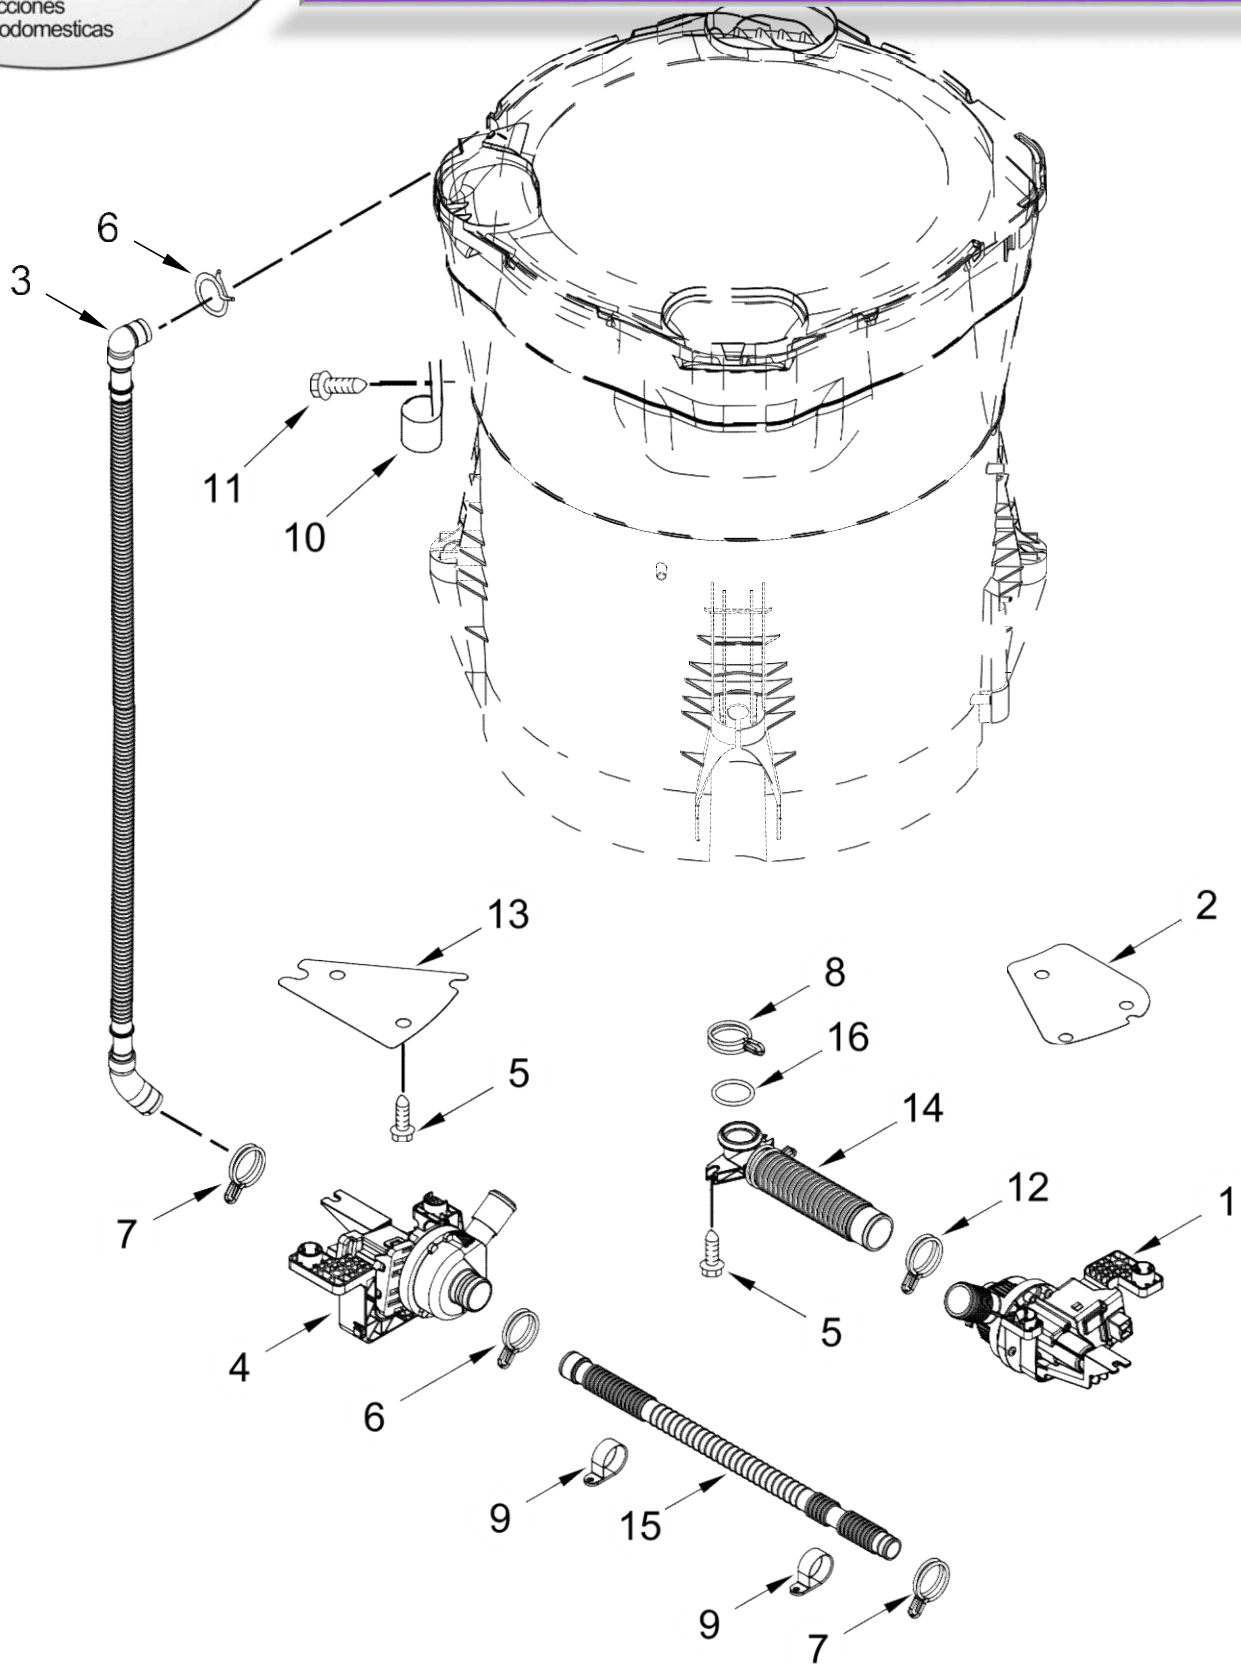

LAVADORA 7MMVWB955FC1

LAVADORA 7MMVWB955FC1

<u>Illus. No.</u>	<u>Part No.</u>	<u>Description</u>	<u>Illus. No.</u>	<u>Part No.</u>	<u>Description</u>	<u>Illus. No.</u>	<u>Part No.</u>	<u>Description</u>
1	W10727777	Pump Assembly, Drain	8	370445	Clamp, Hose	15	W10702876	Hose, Recirculation Pump
2	W10808661	Shield, Heat	9	W10832445	Clamp, Cable			
3	W10622692	Hose, Recirculation	10	8534021	Clamp, Recirc Hose Retainer	16	W10804010	O-Ring
4	W10698222	Pump Assembly, recirculation	11	8533943	Screw			
5	W10004910	Screw	12	8317496	Clamp, Hose			
6	3363365	Clamp, Hose	13	W10808660	Shield, Recirculation Pump			
7	8269146	Clamp, Hose	14	W10804012	Hose, Tub to Pump