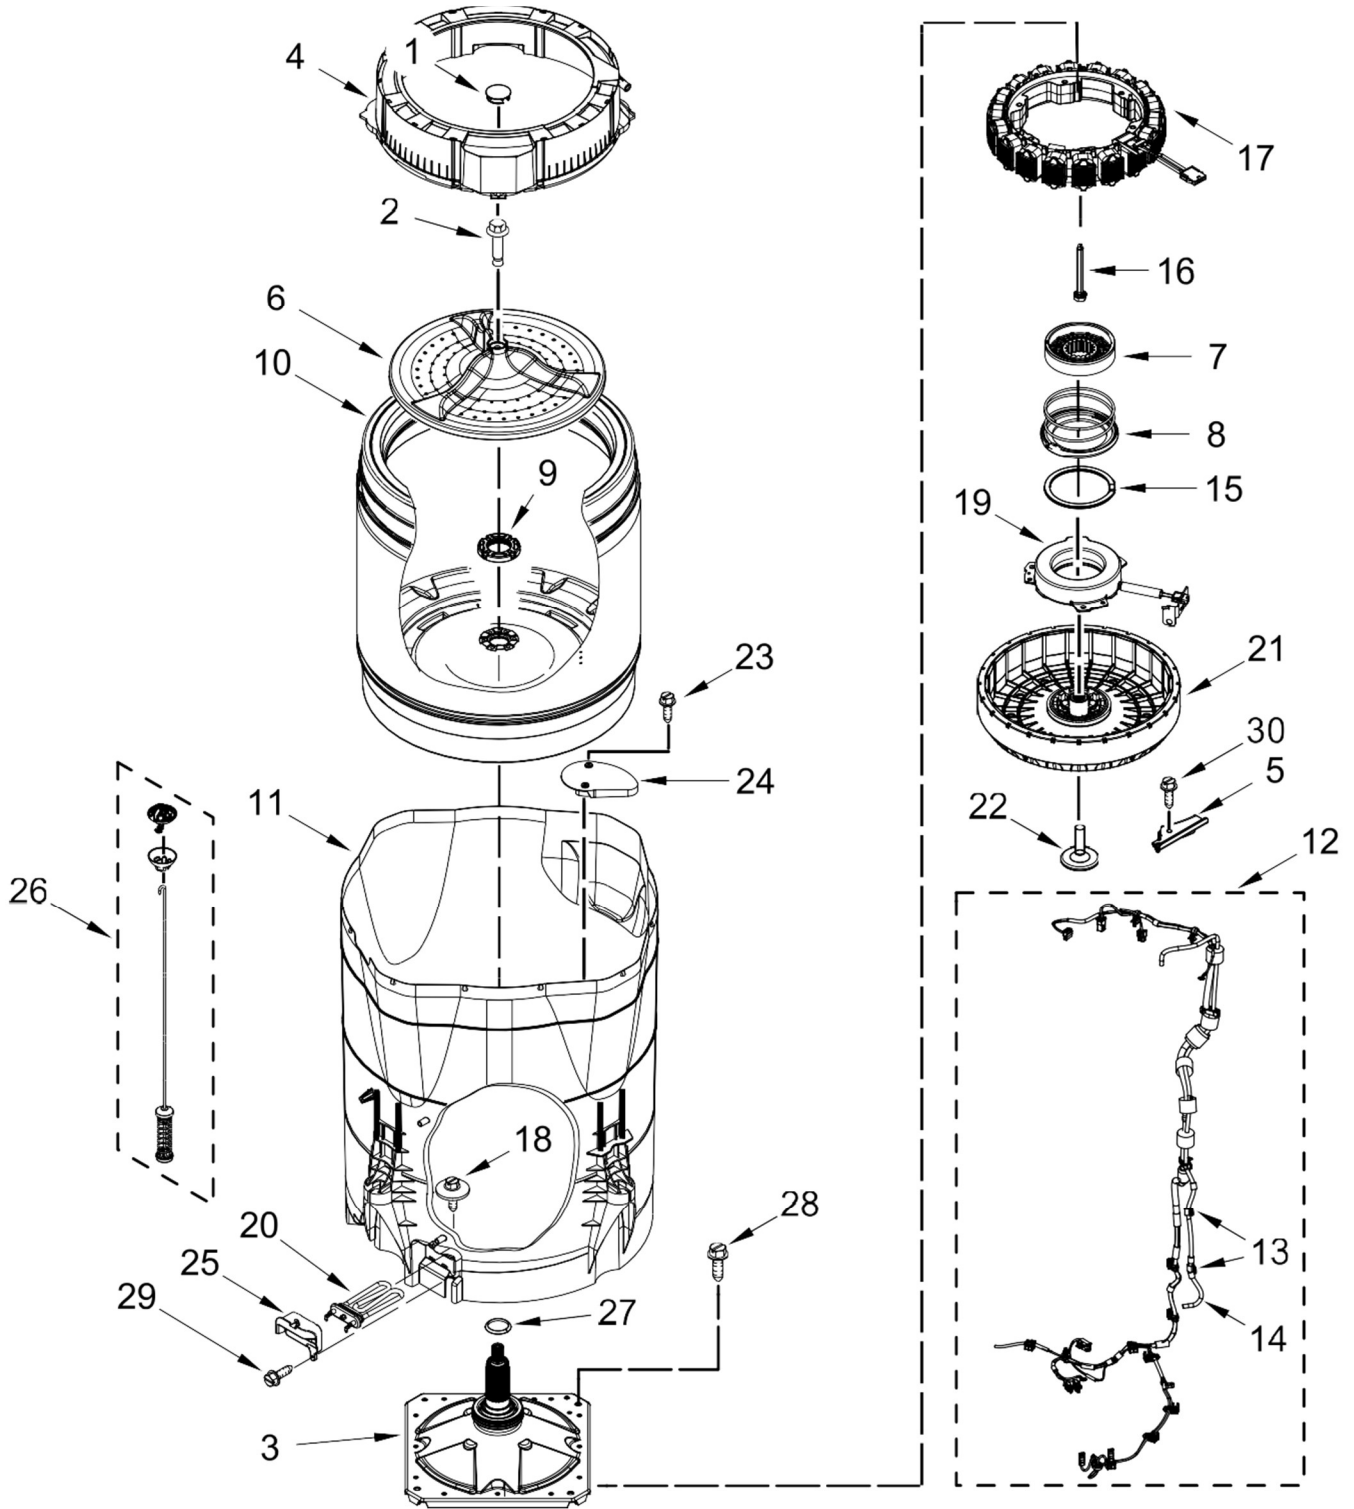

LAVADORA 7MMVWB955FC1

LAVADORA 7MMVWB955FC1

<u>Illus. No.</u>	<u>Part No.</u>	<u>Description</u>
1		Top
	W10747123	Chrome Shadow
2	W10711050	Grommet, Screw
3		Bezel, Fabric Softener Dispenser
	W10749759	Grey
4		Bezel, Bleach Dispenser
	W10749769	Grey
5	W10660565	Screw
6	W10734500	Power Cord
7	W10688364	Absorber, Impact
8	W10612926	Badge
9		Bezel, Lid Lock
	W10747826	Grey
10	8533961	Screw
11	W10727693	Assembly, Lid Lock
12		Bezel, Detergent Dispenser
	W10749749	Grey
13		Dispenser Assembly, Bleach
	W10749756	Grey

<u>Illus. No.</u>	<u>Part No.</u>	<u>Description</u>
14		Bezel, Fresh Fill
	W10522542	Chrome
15		Cabinet
	W10763699	Chrome Shadow
16		Dispenser Assembly, Detergent
	W10749750	Grey
17	W10463933	Channel, Front Rear
18	W10715265	Foot Assembly, Leveling
19	W10464765	Panel, Rear
20	W10676061	Cover, Harness
21	W10142630	Clamp, Hose
22	W10339879	Tie, Cable
23	W10769870	Hose, Outer Drain
24	W10280024	U-Bend, Drain Hose
25	356138	Clamp, Hose
26	3400061	Screw
27	8564458	Absorber, Impact
28	370451	Clamp, Hose
29	W10786890	Hose, Internal Drain
30	W10248088	Lock, Top

LAVADORA 7MMVWB955FC1

LAVADORA 7MMVWB955FC1

Illus.
No. Part No. Description

1	W10723581	Cap, Impeller
2	W10625252	Screw
3	W10006491	Drive Assembly
4	W10512171	Tub Ring
5	W10846538	Shield, Motor Harness
6	W10723582	Impeller (Washplate)
7	W10447975	Slider
8	W10006494	Assembly, Spring
9	W10726440	Nut, Lock
10	W10743267	Basket Assembly
11	W10704196	Tub

Illus.
No. Part No. Description

23	8533928	Screw
24	W10597575	Hood, Dual Pump
25	W10297450	Cover, Tub Heater
26	W11033800	Damper Assembly, Tub Suspension (Set Of 4-Includes Suspension Bushings and Suspension)
27	W10726428	Washer, Thrust
28	W10249633	Screw
29	8533943	Screw
30	3400076	Screw