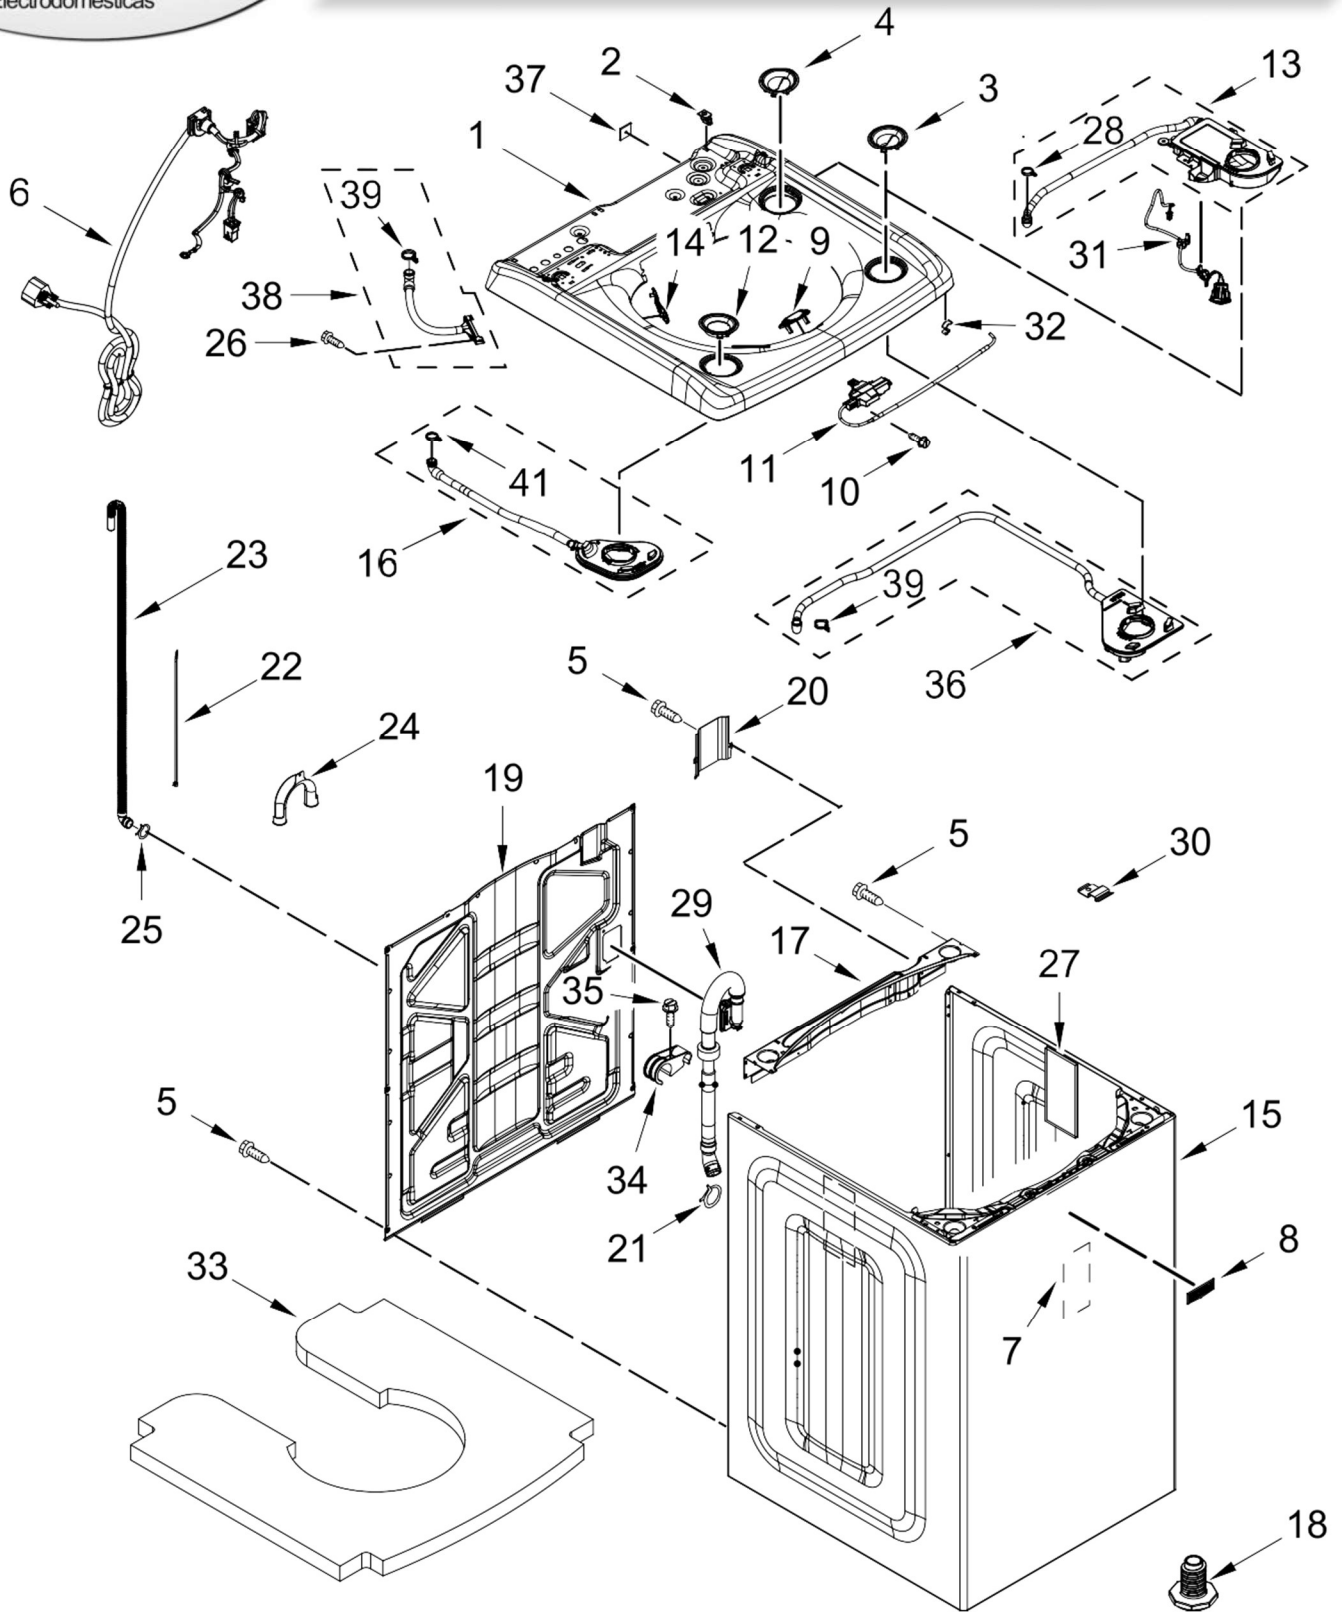

LAVADORA 7MMVWB955FC1

LAVADORA 7MMVWB955FC1

<u>Illus. No.</u>	<u>Part No.</u>	<u>Description</u>
1		Top
	W10747123	Chrome Shadow
2	W10711050	Grommet, Screw
3		Bezel, Fabric Softener Dispenser
	W10749759	Grey
4		Bezel, Bleach Dispenser
	W10749769	Grey
5	W10660565	Screw
6	W10734500	Power Cord
7	W10688364	Absorber, Impact
8	W10612926	Badge
9		Bezel, Lid Lock
	W10747826	Grey
10	8533961	Screw
11	W10727693	Assembly, Lid Lock
12		Bezel, Detergent Dispenser
	W10749749	Grey
13		Dispenser Assembly, Bleach
	W10749756	Grey

<u>Illus. No.</u>	<u>Part No.</u>	<u>Description</u>
14		Bezel, Fresh Fill
	W10522542	Chrome
15		Cabinet
	W10763699	Chrome Shadow
16		Dispenser Assembly, Detergent
	W10749750	Grey
17	W10463933	Channel, Front Rear
18	W10715265	Foot Assembly, Leveling
19	W10464765	Panel, Rear
20	W10676061	Cover, Harness
21	W10142630	Clamp, Hose
22	W10339879	Tie, Cable
23	W10769870	Hose, Outer Drain
24	W10280024	U-Bend, Drain Hose
25	356138	Clamp, Hose
26	3400061	Screw
27	8564458	Absorber, Impact
28	370451	Clamp, Hose
29	W10786890	Hose, Internal Drain
30	W10248088	Lock, Top

<u>Illus. No.</u>	<u>Part No.</u>	<u>Description</u>
31	W10591941	Light Assembly, Basket
32	90016	Clip, Harness
33	W10825092	Absorber, Sound
34	W10652932	Clip, Hose
35	W10004910	Screw
36		Dispenser Assembly, Fabric Softener
	W10749753	Grey
37	W10161707	Top, Foam Seal
38	W10749373	Nozzle Assembly, Fresh Fill
39	371503	Clamp, Hose