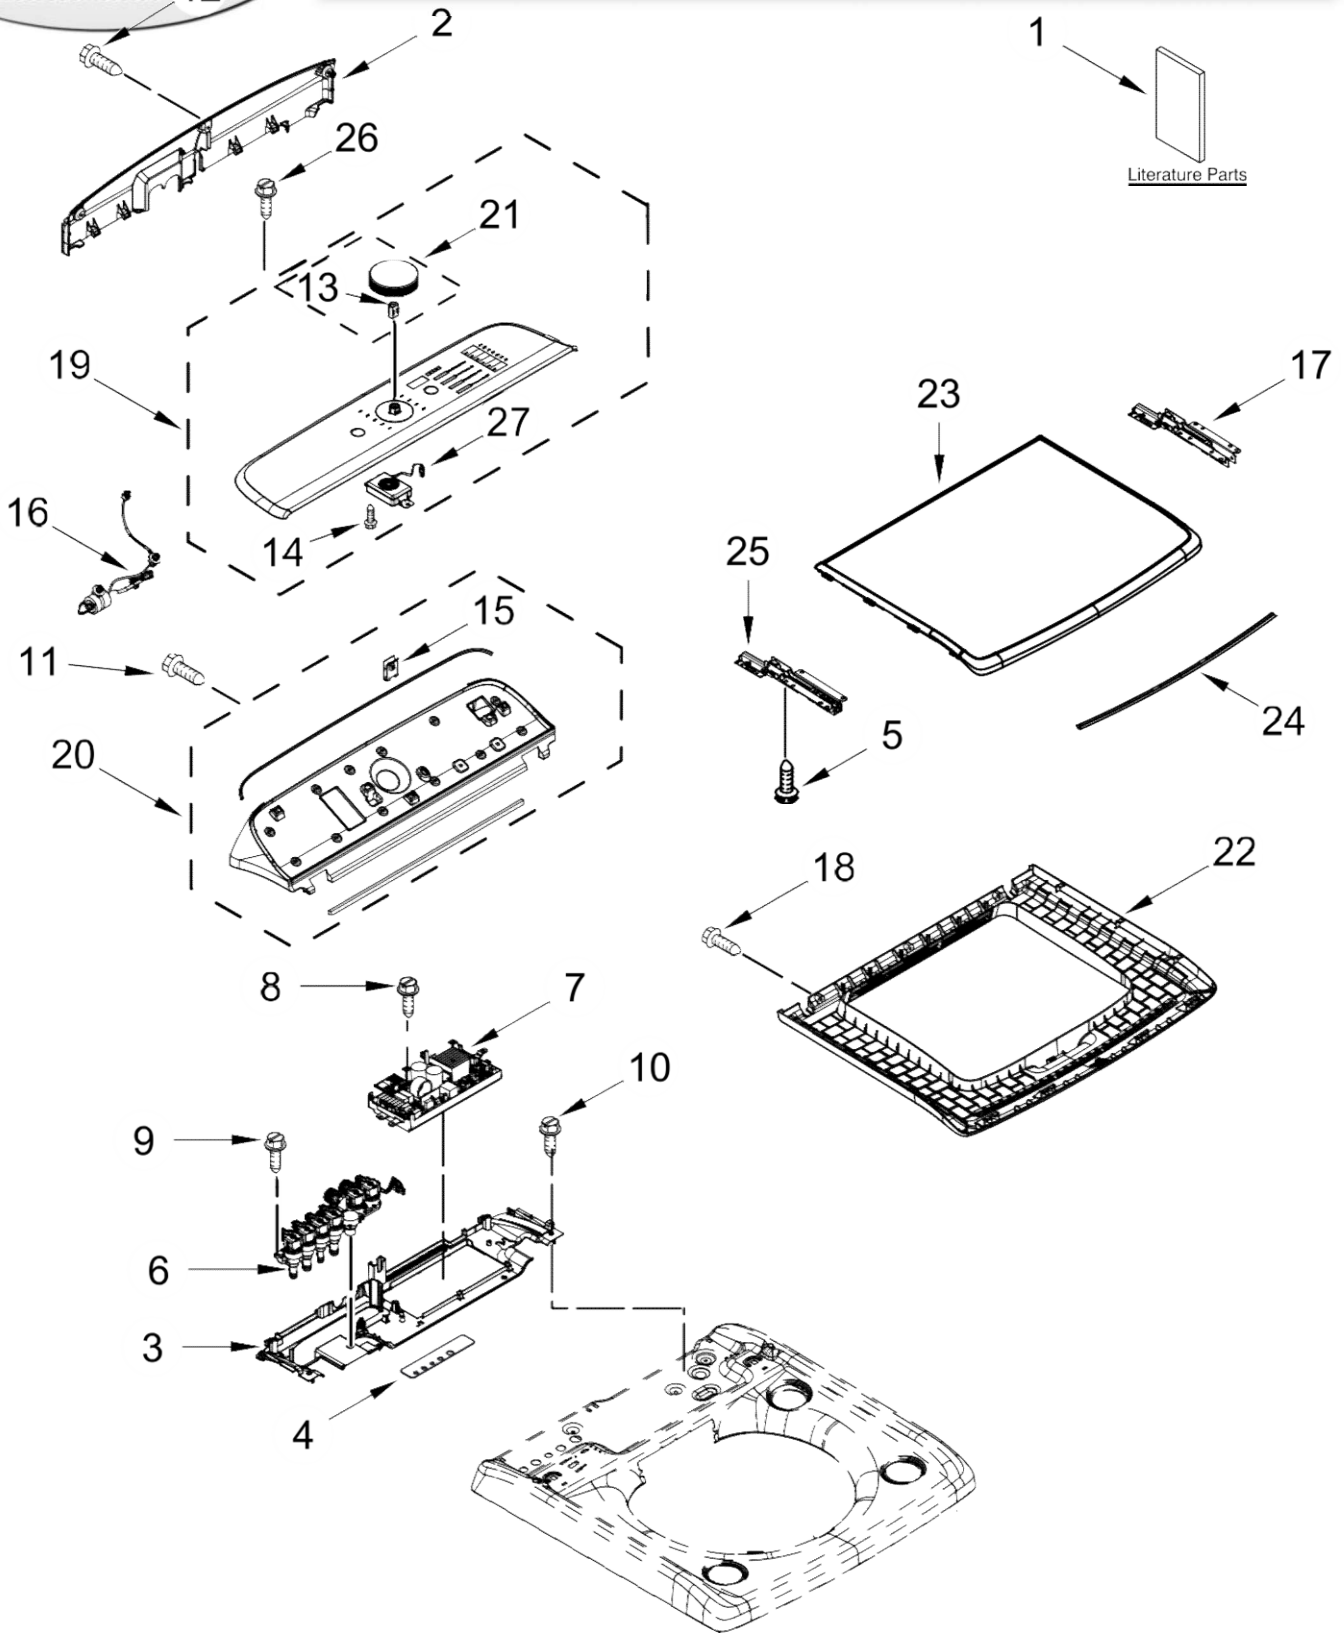

AUTOMATIC WASHER

MODELS:

7MMVWB955FC1 (Chrome Shadow)

LAVADORA 7MMVWB955FC1

LAVADORA 7MMVWB955FC1

Illus.
No. Part No. Description

1		Literature Parts
	W10828193	Tech Sheet
	W10895900	Installation Instructions
	W10895904	Owners Manual
	W10897039	Energy Guide
	W10895905	Quick Start Guide
2		Rear Panel, Console
	W10798420	Chrome Shadow
3	W10738088	Tray Assembly, Lower Rear
4	W10481887	Seal Pad, Water Valve
5	96435	Screw
6	W10465981	Valve Assembly (4 Port)
7	W10815491	Control Unit

Illus.
No. Part No. Description

8	693995	Screw
9	W10142290	Screw
10	3387485	Screw
11	12990204	Screw
12	W10567155	Screw
13	8536939	Clip, Spring
14	9740849	Screw
15	W10298336	Nut, "U"
16	W10479823	Harness, User Interface
17	W10523940	Hinge, Lid (Right)
18	W10589828	Screw
19		Assembly, Fascia
	W10830753	Grey
20		Console (Includes Seals)
	W10795799	Chrome Shadow

Illus.
No. Part No. Description

21	W10830755	Knob Assembly
22		Lid Frame, Lower Assembly
	W10767515	Grey
23	W10761648	Lid Assembly, Upper
24	W10842587	Seal, Lid
25	W10781540	Hinge, Lid (Left)
26	8565324	Screw
27	W10568405	Assembly, Speaker

LAVADORA 7MMVWB955FC1

LAVADORA 7MMVWB955FC1

Illus.
No. Part No. Description

1	W10723581	Cap, Impeller
2	W10625252	Screw
3	W10006491	Drive Assembly
4	W10512171	Tub Ring
5	W10846538	Shield, Motor Harness
6	W10723582	Impeller (Washplate)
7	W10447975	Slider
8	W10006494	Assembly, Spring
9	W10726440	Nut, Lock
10	W10743267	Basket Assembly
11	W10704196	Tub