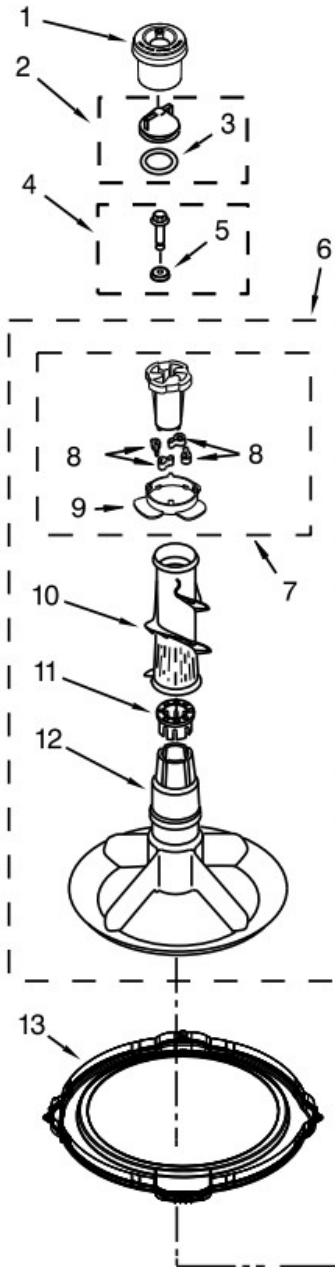

Lavadora Maytag 7MMVWC100DW0