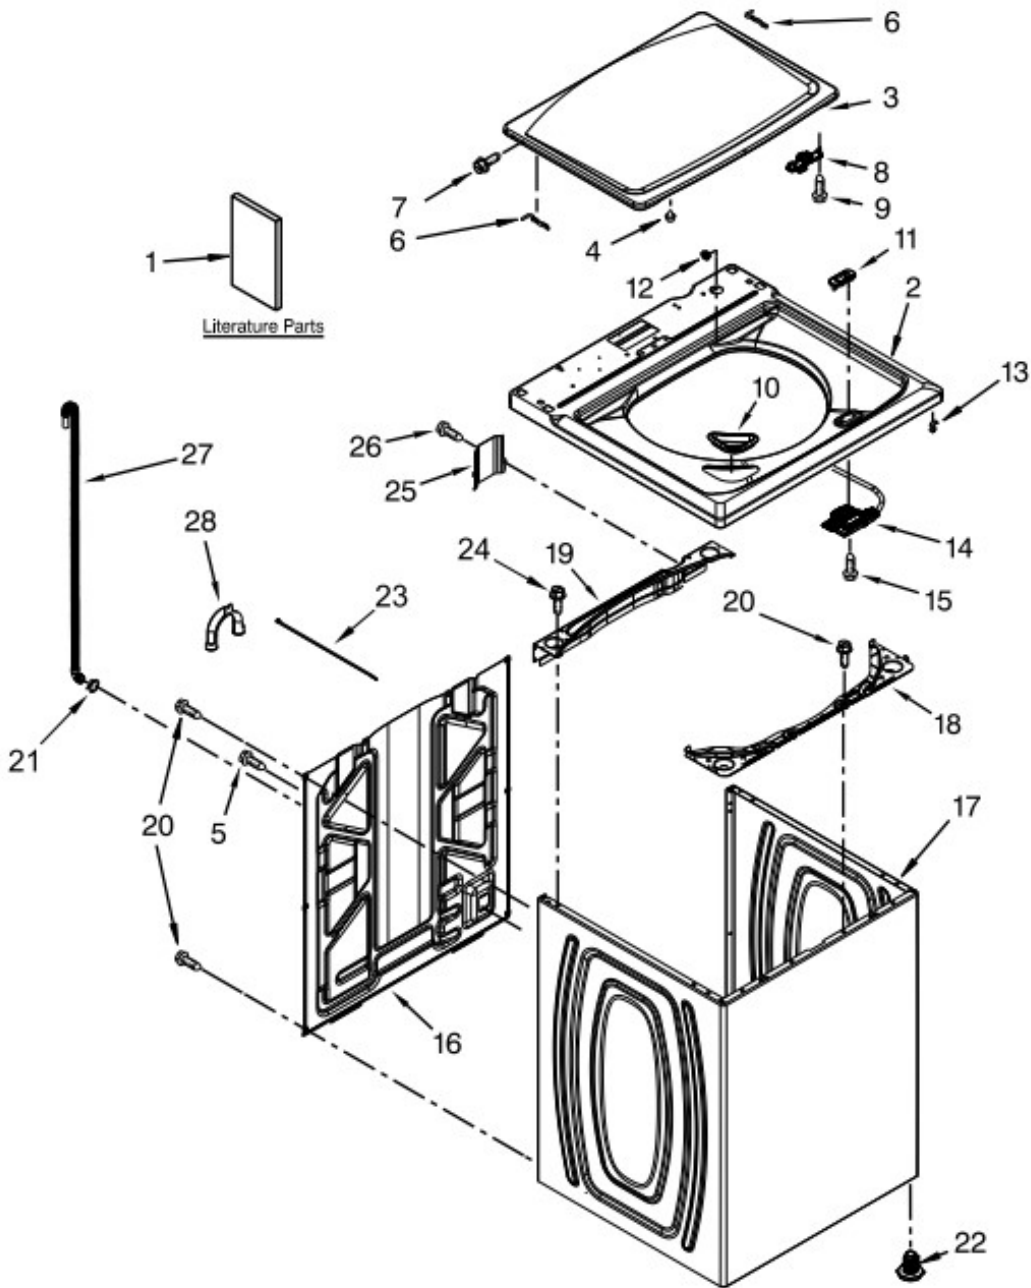

Lavadora Maytag 7MMVWC100DW0

Lavadora Maytag 7MMVWC100DW0

TOP AND CABINET PARTS

<u>Illus. No.</u>	<u>Part No.</u>	<u>Description</u>
1		Literature Parts
	W10658636	Installation Instructions
	W10655230	Owners Manual
	W10468340	Tech Sheet
	W10658020	Energy Guide
2		Top
	W10251325	White
3		Lid and Bumper Assembly
	W10338623	White
4	9724509	Bumper, Lid
5	9740848	Screw
6	91770	Hinge, Lid
7	W10119872	Screw
8		Strike, Lid Lock
	W10240513	White

<u>Illus. No.</u>	<u>Part No.</u>	<u>Description</u>
9	W10273971	Screw
10	W10192089	Dispenser, Bleach
11		Bezel, Lid Lock
	W10392041	White
12	21258	Bearing, Lid Hinge
13	90016	Clip, Harness
14	W10238287	Latch, Lid Lock Assembly
15	8281163	Screw (Stainless)
16	W10250884	Panel, Rear
17		Cabinet
	W10478060	White
18	W10215098	Brace, Cabinet Top - Front
19	W10512626	Brace, Cabinet Top - Rear

<u>Illus. No.</u>	<u>Part No.</u>	<u>Description</u>
20	1157158	Screw
22	W10397994	Foot, Leveling
23	W10339879	Tie, Cable
24	W10142728	Screw
25	W10676061	Cover, Harness
26	3400076	Screw
27	W10221546	Hose, Outer Drain Assembly
28	W10280024	U-Bend, Drain Hose
21	356138	Clamp, Hose

Distribuidor Autorizado

SurteRápido.com

Venta de Refacciones
Electrodomesticas

Lavadora Maytag 7MMVWC100DW0

Lavadora Maytag 7MMVWC100DW0

CONTROLS AND WATER INLET PARTS

<u>Illus. No.</u>	<u>Part No.</u>	<u>Description</u>
1	W10643288	Panel, Console
2	8536939	Clip, Spring
3		End Cap (Left)
	W10193824	White
4		End Cap (Right)
	W10193821	White
5	8312709	Clip, Console
6	W10658743	Control Unit Assembly, Machine and Motor
7	W10461159	Panel, Console Rear Cover
8	1157158	Screw
9	W10584360	Push Button, Start
10	90767	Screw