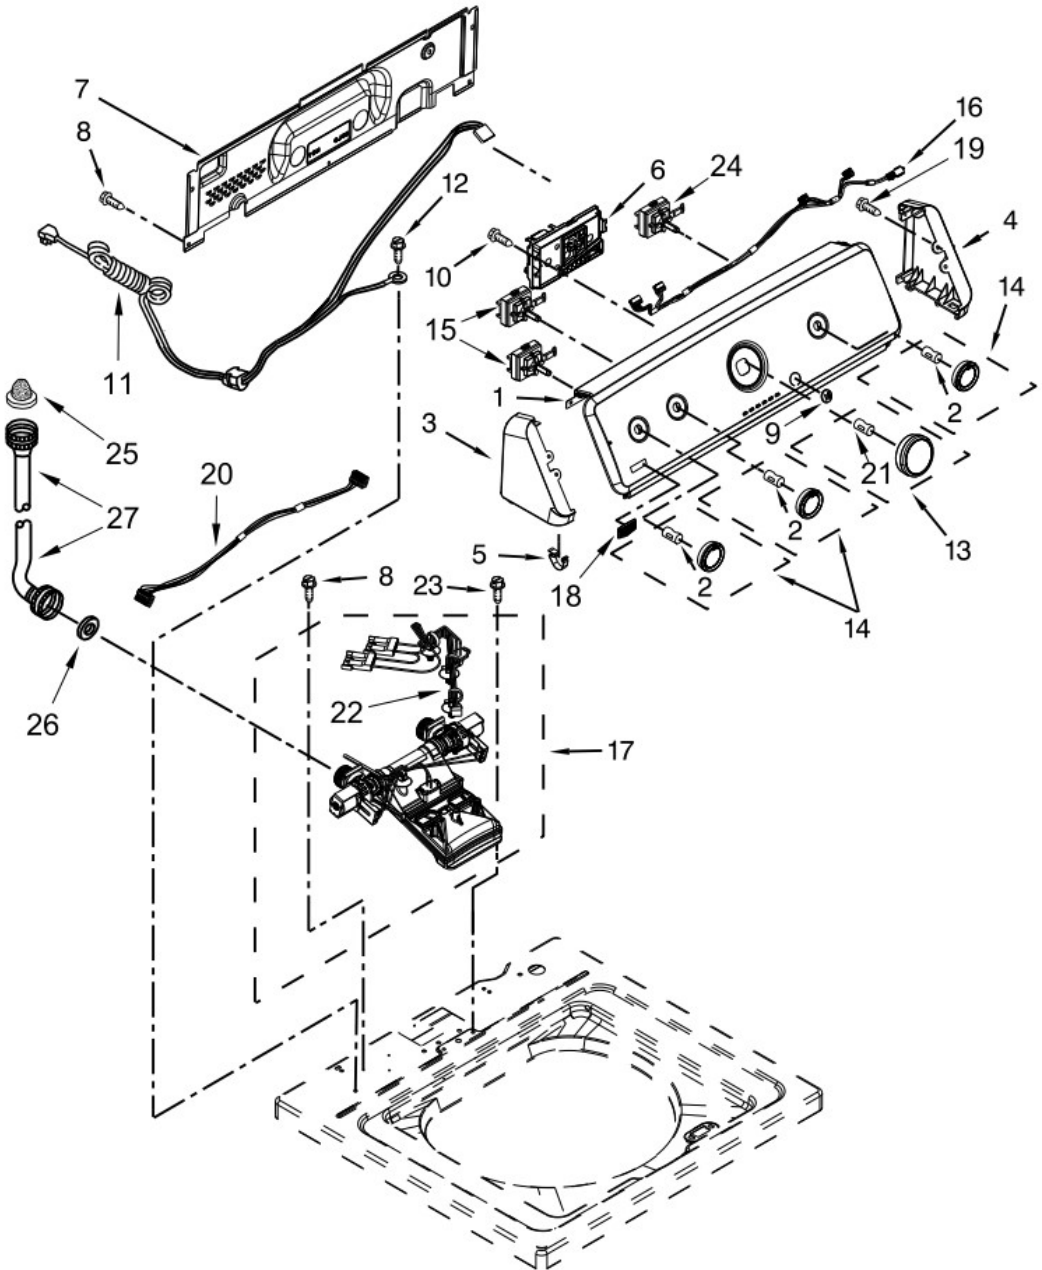

Lavadora Maytag 7MMVWC100DW0

Lavadora Maytag 7MMVWC100DW0

TOP AND CABINET PARTS

<u>Illus. No.</u>	<u>Part No.</u>	<u>Description</u>
1		Literature Parts
	W10658636	Installation Instructions
	W10655230	Owners Manual
	W10468340	Tech Sheet
	W10658020	Energy Guide
2		Top
	W10251325	White
3		Lid and Bumper Assembly
	W10338623	White
4	9724509	Bumper, Lid
5	9740848	Screw
6	91770	Hinge, Lid
7	W10119872	Screw
8		Strike, Lid Lock
	W10240513	White

<u>Illus. No.</u>	<u>Part No.</u>	<u>Description</u>
20	1157158	Screw
22	W10397994	Foot, Leveling
23	W10339879	Tie, Cable
24	W10142728	Screw
25	W10676061	Cover, Harness
26	3400076	Screw
27	W10221546	Hose, Outer Drain Assembly
28	W10280024	U-Bend, Drain Hose
21	356138	Clamp, Hose

Distribuidor Autorizado

SurteRápido.com

Venta de Refacciones
Electrodomesticas

Lavadora Maytag 7MMVWC100DW0

Lavadora Maytag 7MMVWC100DW0

CONTROLS AND WATER INLET PARTS

<u>Illus. No.</u>	<u>Part No.</u>	<u>Description</u>
1	W10643288	Panel, Console
2	8536939	Clip, Spring
3		End Cap (Left)
	W10193824	White
4		End Cap (Right)
	W10193821	White
5	8312709	Clip, Console
6	W10658743	Control Unit Assembly, Machine and Motor
7	W10461159	Panel, Console Rear Cover
8	1157158	Screw
9	W10584360	Push Button, Start
10	90767	Screw

<u>Illus. No.</u>	<u>Part No.</u>	<u>Description</u>
11	W10525194	Cord, Power
12	3400076	Screw
13		Assembly, Timer Knob
	W10558463	Grey
14		Assembly, Control Knob
	W10562155	Grey
15	W10285512	Temperature Control
16	W10579238	Harness, Upper
17	W10472844	Inlet Assembly, Water
18	W10199708	Badge
19	359625	Screw
20	W10291184	Harness, Upper E-Star