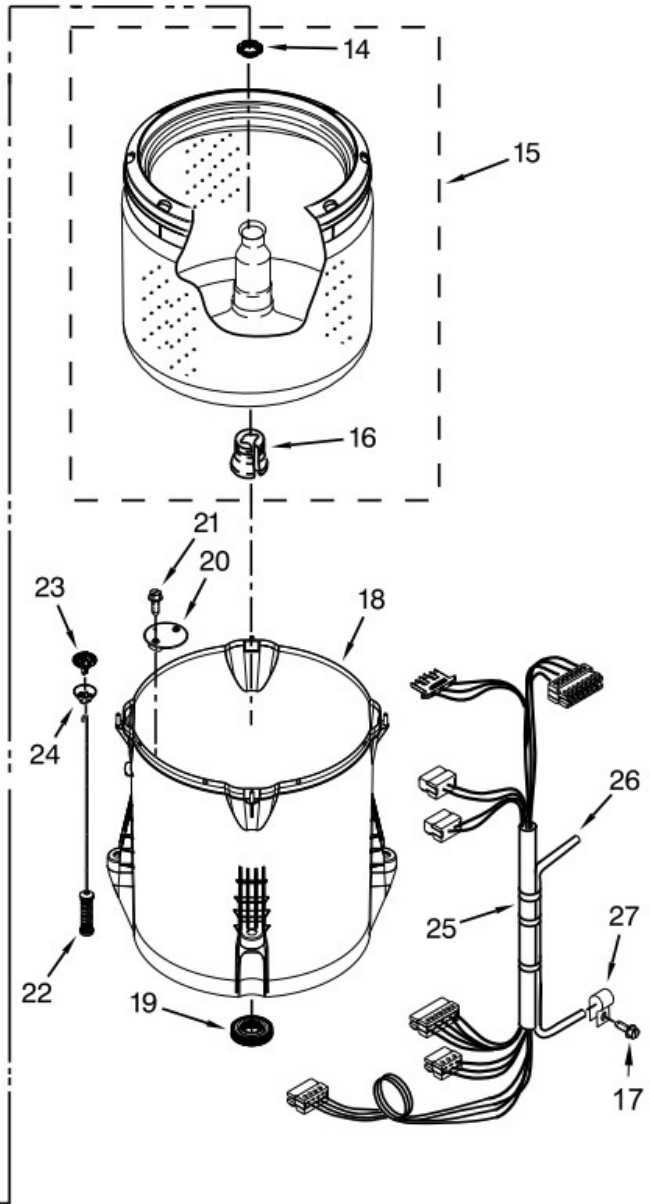

Lavadora Maytag 7MMVWC100DW0