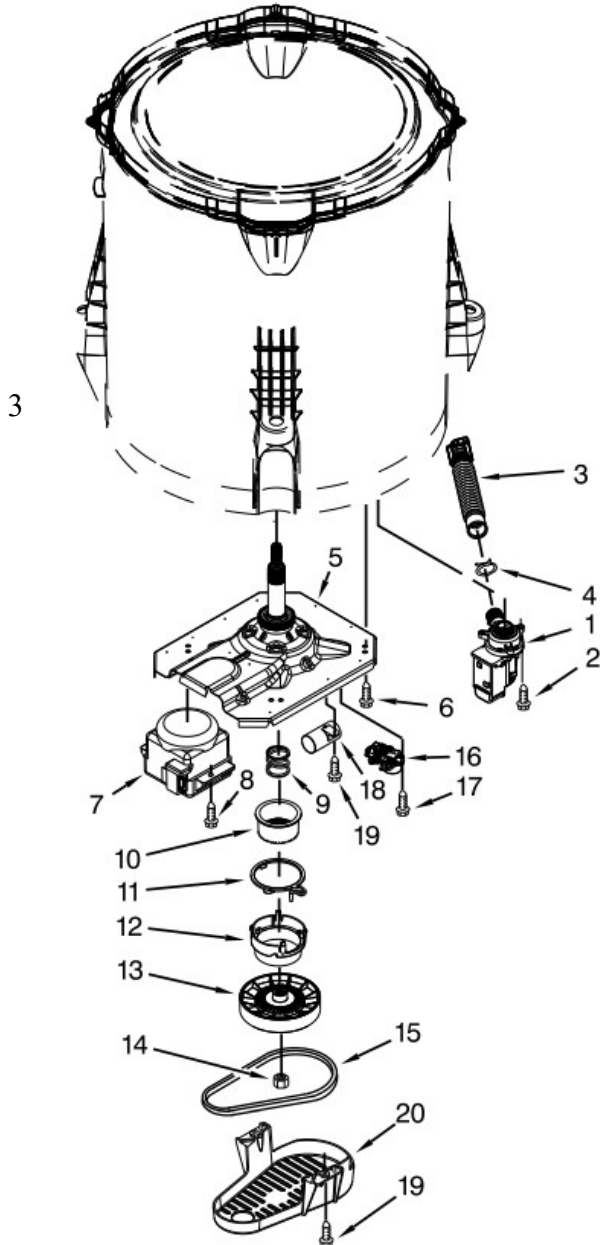

Distribuidor Autorizado

SurteRápido.com

Venta de Refacciones
Electrodomesticas

Lavadora Maytag 7MMVWC100DW0