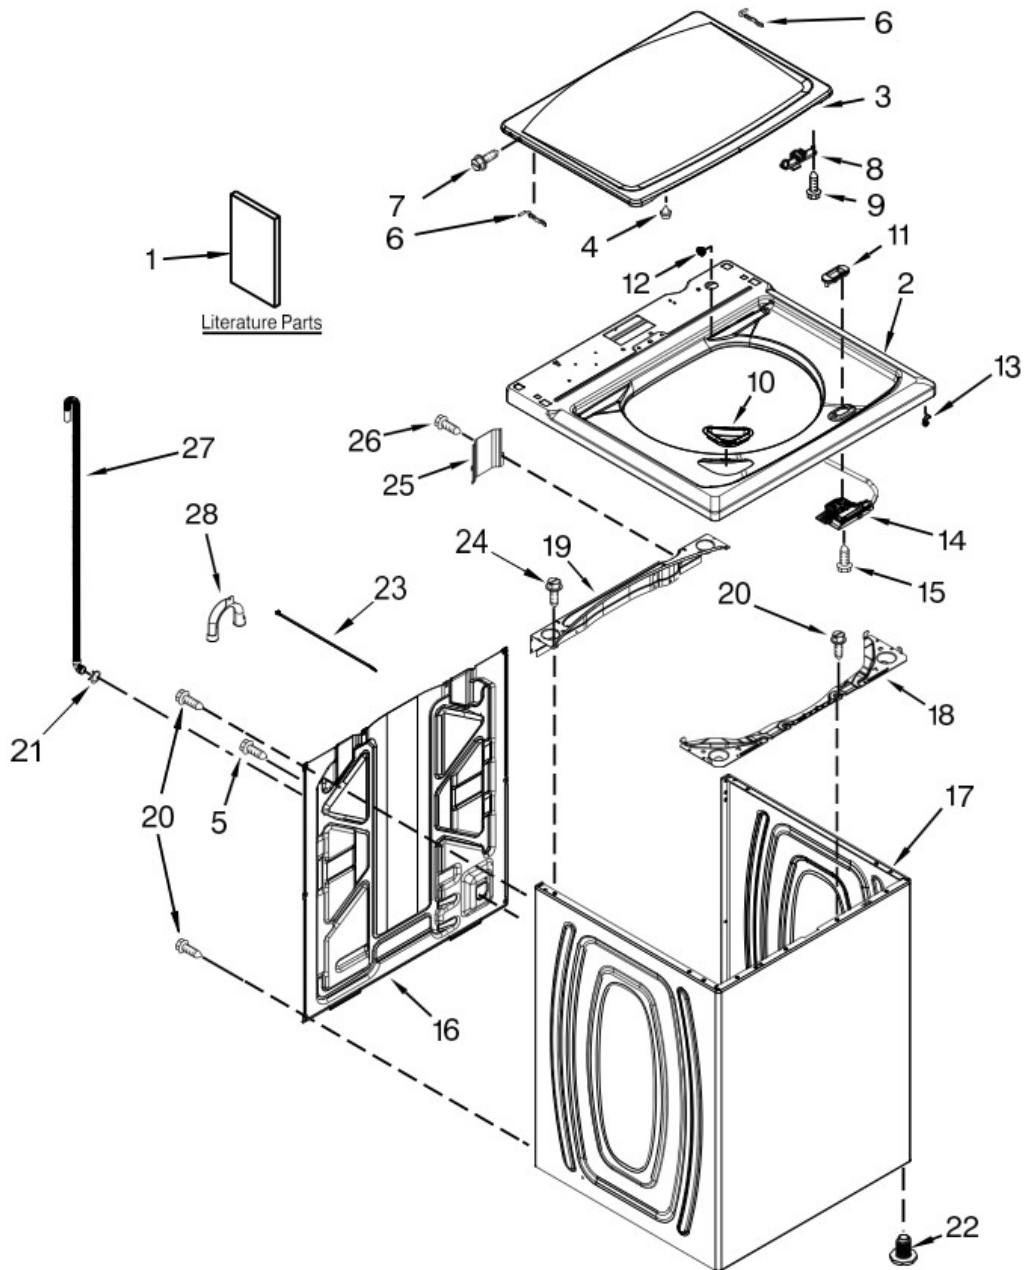

Lavadora Maytag 7MMVWC100DW1

Lavadora Maytag 7MMVWC100DW1

TOP AND CABINET PARTS

<u>Illus.</u> <u>No.</u>	<u>Part No.</u>	<u>Description</u>
1	Literature Parts W10658636	Installation Instructions
	W10655230	Owners Manual
	W10468340	Tech Sheet
	W10658020	Energy Guide
2		Top
	W10251325	White
3		Lid and Bumper Assembly
	W10338623	White
4	9724509	Bumper, Lid
5	9740848	Screw
6	91770	Hinge, Lid
7	W10119872	Screw
8		Strike, Lid Lock
	W10240513	White

<u>Illus.</u> <u>No.</u>	<u>Part No.</u>	<u>Description</u>
9	W10273971	Screw
10	W10192089	Dispenser, Bleach
11	Bezel, Lid Lock W10392041	White
12	21258	Bearing, Lid Hinge
13	90016	Clip, Harness
14	W10238287	Latch, Lid Lock Assembly
15	8281163	Screw(Stainless)
16	W10250884	Panel, Rear
17		Cabinet
	W10478060	White
18	W10215098	Brace, Cabinet Top - Front
19	W10512626	Brace, Cabinet Top - Rear