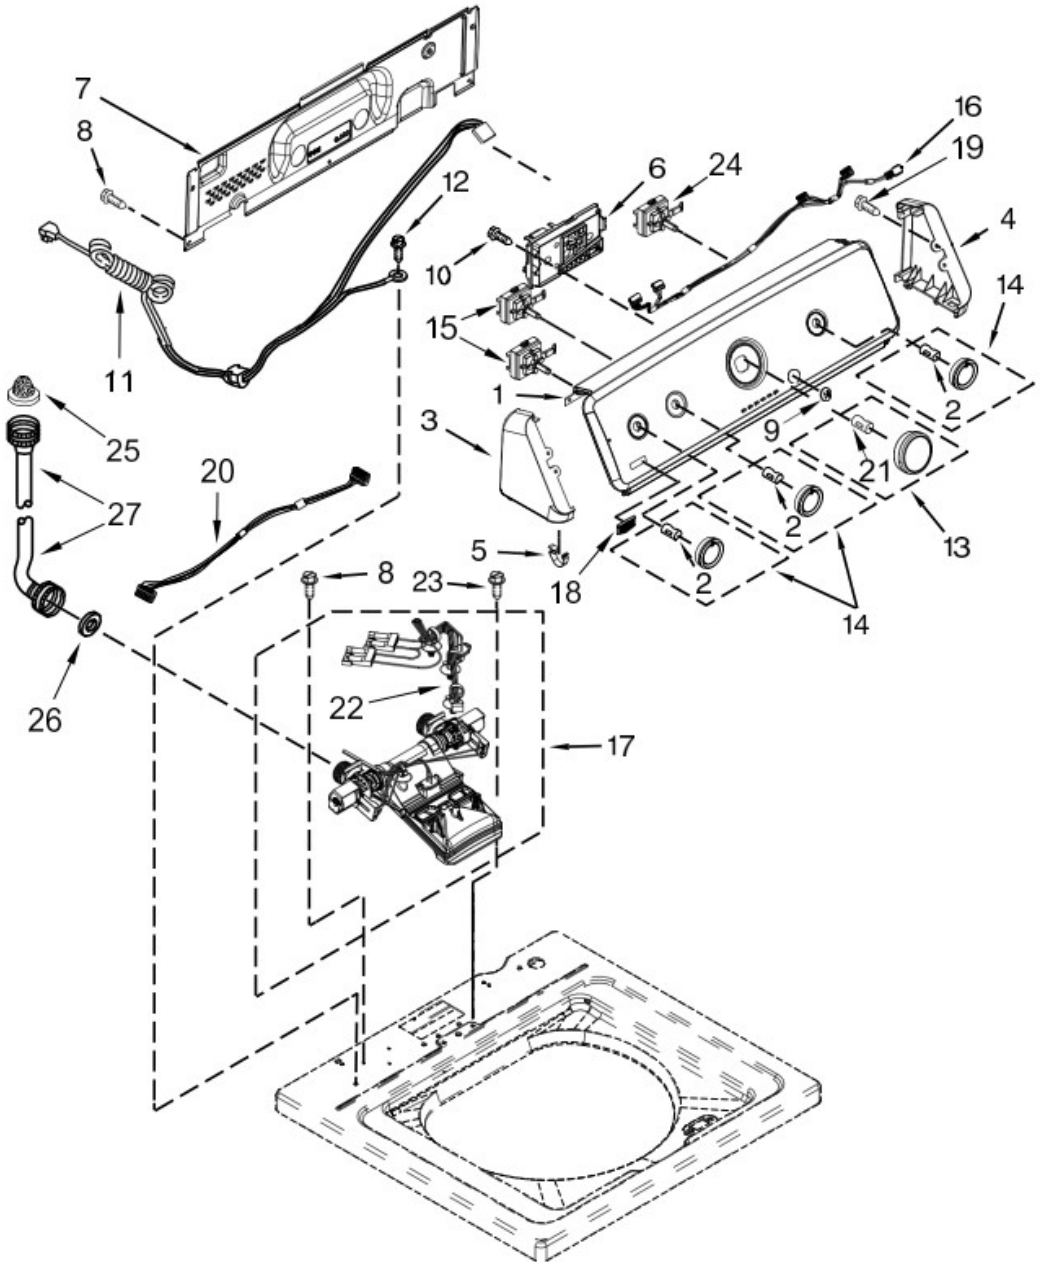

Lavadora Maytag 7MMVWC100DW1

Lavadora Maytag 7MMVWC100DW1

TOP AND CABINET PARTS

<u>Illus.</u> <u>No.</u>	<u>Part No.</u>	<u>Description</u>
1	Literature Parts W10658636	Installation Instructions
	W10655230	Owners Manual
	W10468340	Tech Sheet
	W10658020	Energy Guide
2		Top
	W10251325	White
3		Lid and Bumper Assembly
	W10338623	White
4	9724509	Bumper, Lid
5	9740848	Screw
6	91770	Hinge, Lid
7	W10119872	Screw
8		Strike, Lid Lock
	W10240513	White

<u>Illus.</u> <u>No.</u>	<u>Part No.</u>	<u>Description</u>
20	1157158	Screw
22	W10397994	Foot, Leveling
23	W10339879	Tie, Cable
24	W10142728	Screw
25	W10676061	Cover, Harness
26	3400076	Screw
27	W10221546	Hose, Outer Drain Assembly
28	W10280024	U-Bend, Drain Hose
21	356138	Clamp, Hose

Distribuidor Autorizado

SurteRápido.com

Venta de Refacciones Electrodomesticas

Lavadora Maytag 7MMVWC100DW1

Lavadora Maytag 7MMVWC100DW1

CONTROLS AND WATER INLET PARTS

<u>Illus. No.</u>	<u>Part No.</u>	<u>Description</u>	<u>Illus. No.</u>	<u>Part No.</u>	<u>Description</u>	<u>Illus. No.</u>	<u>Part No.</u>	<u>Description</u>
1	W10643288	Panel, Console	11	W10525194	Cord, Power	21	688805	Clip, Spring
2	8536939	Clip, Spring	12	3400076	Screw	22	W10684972	Harness, Valve
3	End Cap (Left) W10193824		13		Assembly, Timer Knob	23	8281163	Screw (Stainless)
	White			W10558463	Grey	24	W10285517	Switch, Rotary Encoder (3 Position)
4	End Cap (Right) W10193821		14		Assembly, Control Knob	25	W10810281	Washer, Filter
	White			W10562155	Grey	26		Hose, Water Inlet
5	8312709	Clip, Console	15	W10285512	Temperature Control		W10194210	Cold Water
6	W10723772	Control Unit Assembly, Machine and Motor	16	W10579238	Harness, Upper		W10194211	Hot Water
7	W10461159	Panel, Console Rear Cover	17	W10683653	Inlet Assembly, Water	27	W10242307	Washer, Inlet Hose
8	1157158	Screw	18	W10199708	Badge			
9	W10584360	Push Button, Start	19	359625	Screw			
10	90767	Screw	20	W10291184	Harness, Upper E-Star			