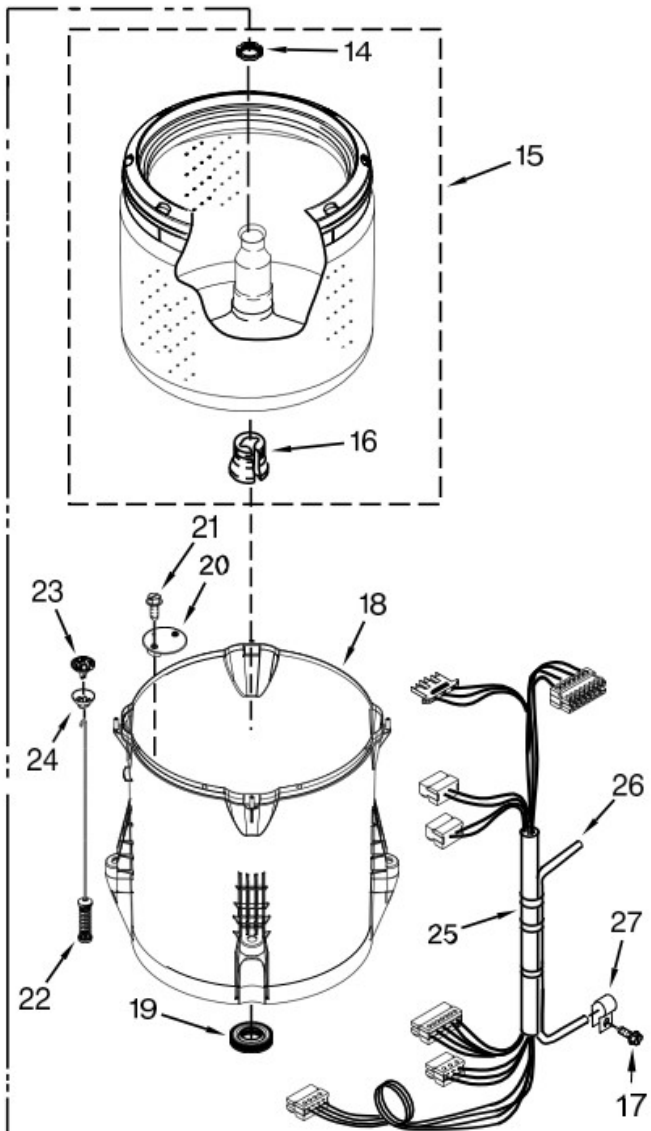

Lavadora Maytag 7MMVWC100DW1