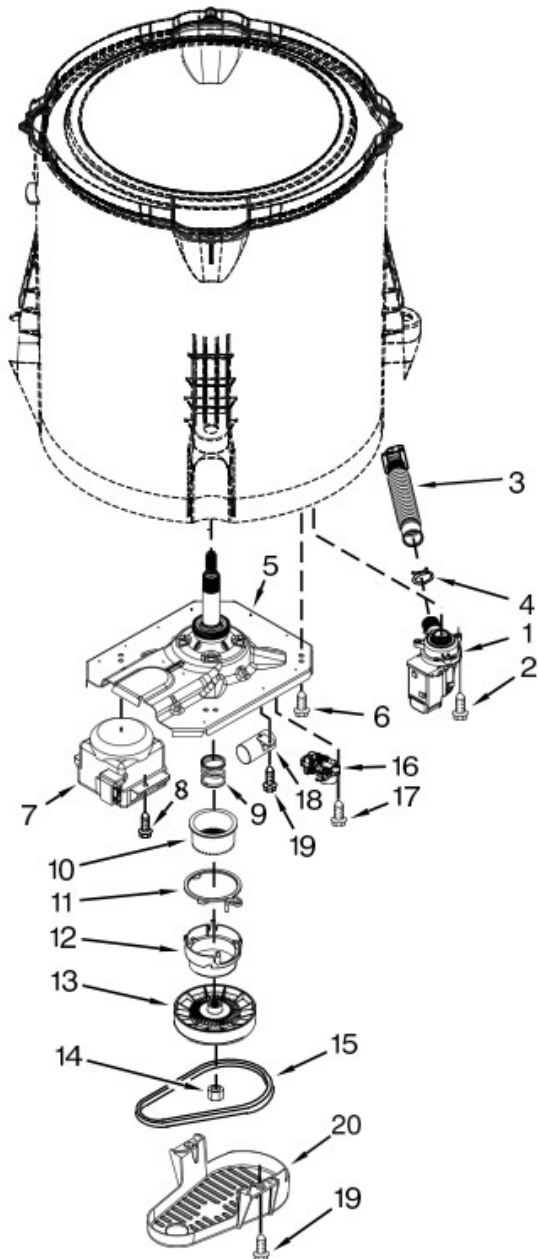

Lavadora Maytag 7MMVWC100DW1