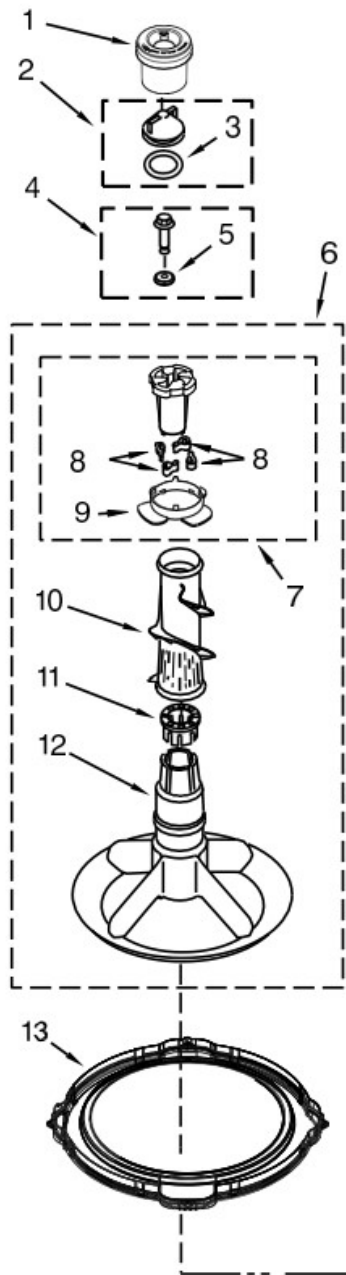

Lavadora Maytag 7MMVWC100DW1