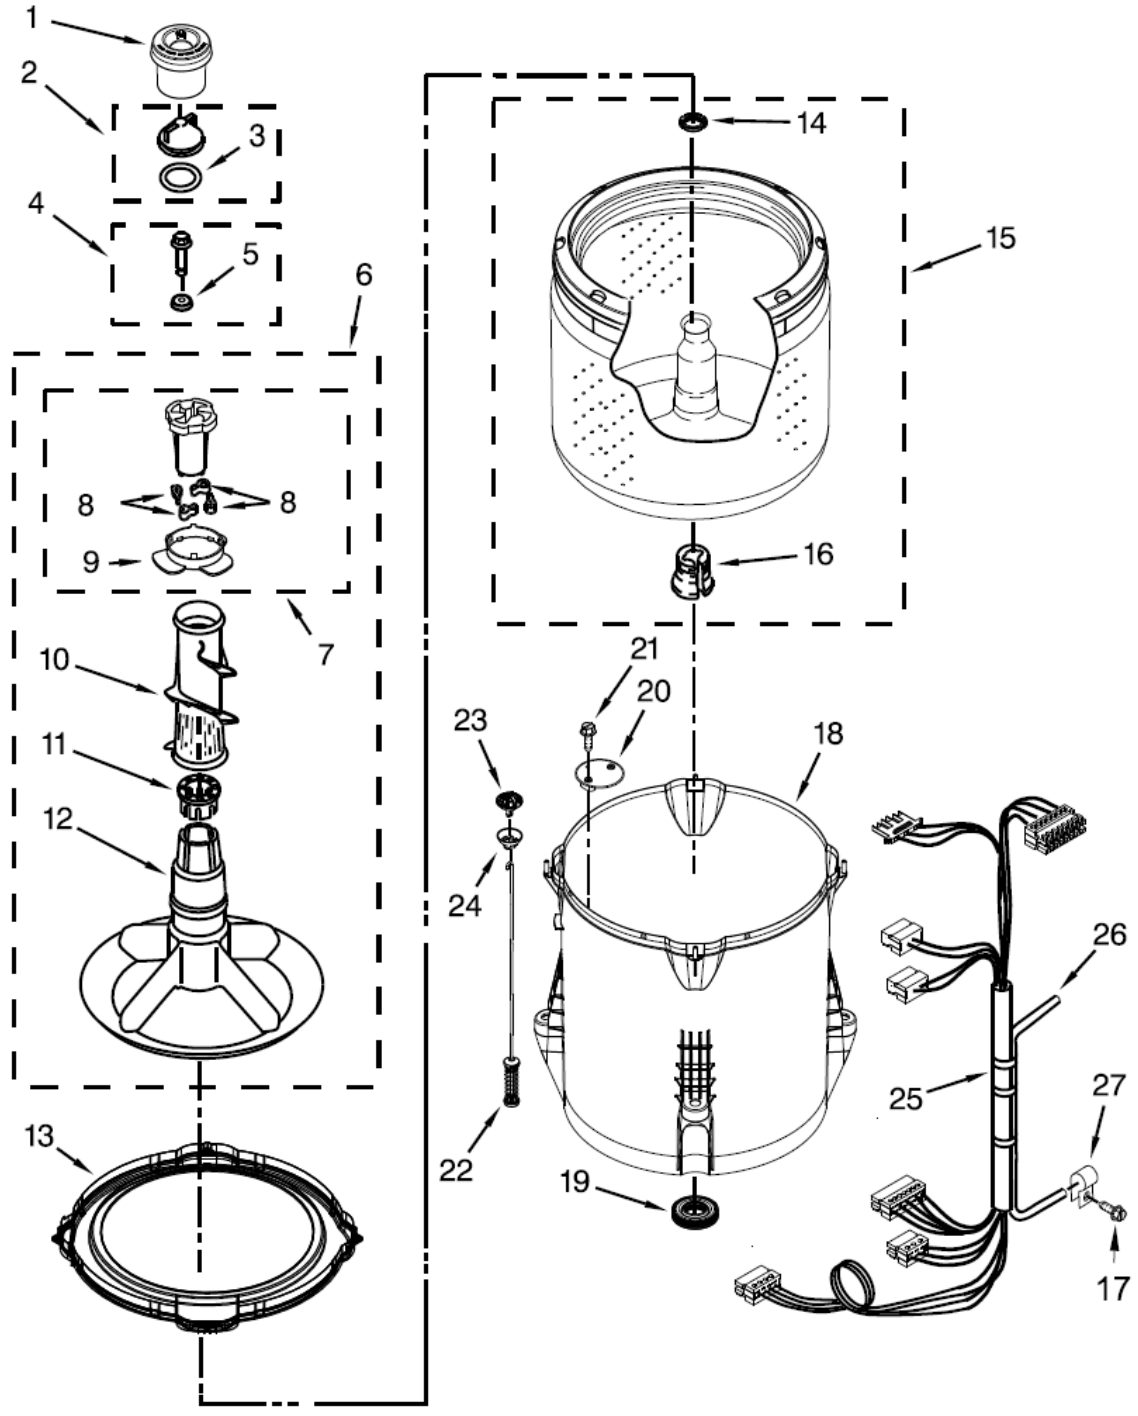

LAVADORA 7MMVWC200DW0

LAVADORA 7MMVWC200DW0

BASKET AND TUB PARTS

<u>Illus. No.</u>	<u>Part No.</u>	<u>Description</u>	<u>Illus. No.</u>	<u>Part No.</u>	<u>Description</u>	<u>Illus. No.</u>	<u>Part No.</u>	<u>Description</u>
1	8575076	Dispenser, Fabric Softener	14	21366	Nut, Spanner	24	W10256551	Bushing - Upper Suspension (Set of 4 - Includes Suspension Balls)
2	3354733	Cap, Barrier	15	W10358261	Basket Assembly	25	W10504126	Harness, Lower
3	W10072840	Seal, Inner Cap	16	389140	Block, Basket Drive	26	W10236981	Hose, Pressure Switch
4	W10003790	Screw and Washer	17	8533943	Screw	27	W10005430	Clamp, Cable
5	3949550	Washer	18	W10238320	Tub (Includes Tub Seal)			
6	3348117	Agitator (Complete)	19	W10006371	Seal, Tub			
7	3363663	Cam, Driven	20	W10215093	Filter, Drain Pump			
8	3366877	Dog, Agitator Clutch	21	8533928	Screw (Stainless)			
9	3363661	Bearing, Cam	22	W10257088	Damper Assembly, Tub Suspension (Set Of 4-Includes Ball & Bushing)			
10	3348752	Mover, Clothes	23	W10560146	Ball, Suspension (Set of 4 - Includes Suspension Bushings)			
11	3350389	Spacer, Thrust						
12	3347288	Agitator						
13	W10215108	Ring, Tub