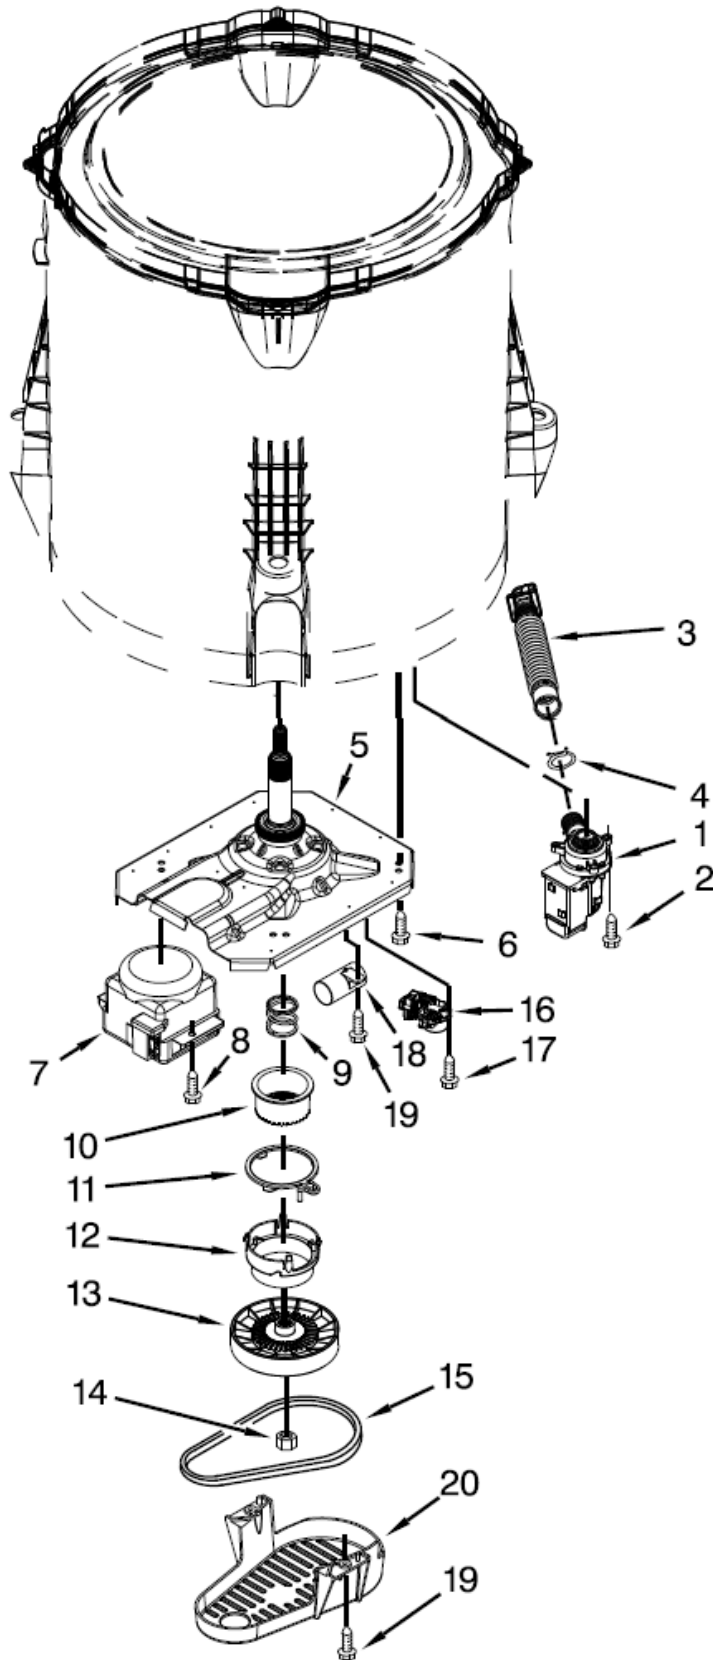

LAVADORA 7MMVWC200DW0

LAVADORA 7MMVWC200DW0

GEARCASE, MOTOR AND PUMP PARTS

<u>Illus.</u> <u>No.</u>	<u>Part No.</u>	<u>Description</u>
1	W10465543	Pump Assembly, Drain
2	W10004910	Screw
3	W10215091	Hose, Inner Drain Assembly
4	8317496	Clamp, Hose
5	W10473144	Gearcase Assembly
6	W10249633	Screw
7	W10416669	Motor, Drive

<u>Illus.</u> <u>No.</u>	<u>Part No.</u>	<u>Description</u>
8	W10094780	Screw
9	W10006382	Spring, Splutch
10	W10006352	Slider, Splutch
11	W10006353	Cam Ring, Splutch
12	W10006354	Cam, Splutch
13	W10536113	Pulley
14	W10604214	Nut, Pulley
15	W10006384	Belt, Drive

<u>Illus.</u> <u>No.</u>	<u>Part No.</u>	<u>Description</u>
16	W10006355	Actuator, Shift
17	9741052	Screw
18	W10390451	Capacitor, Motor Run
19	357640	Screw
20	W10427633	Shield, Pulley Cover