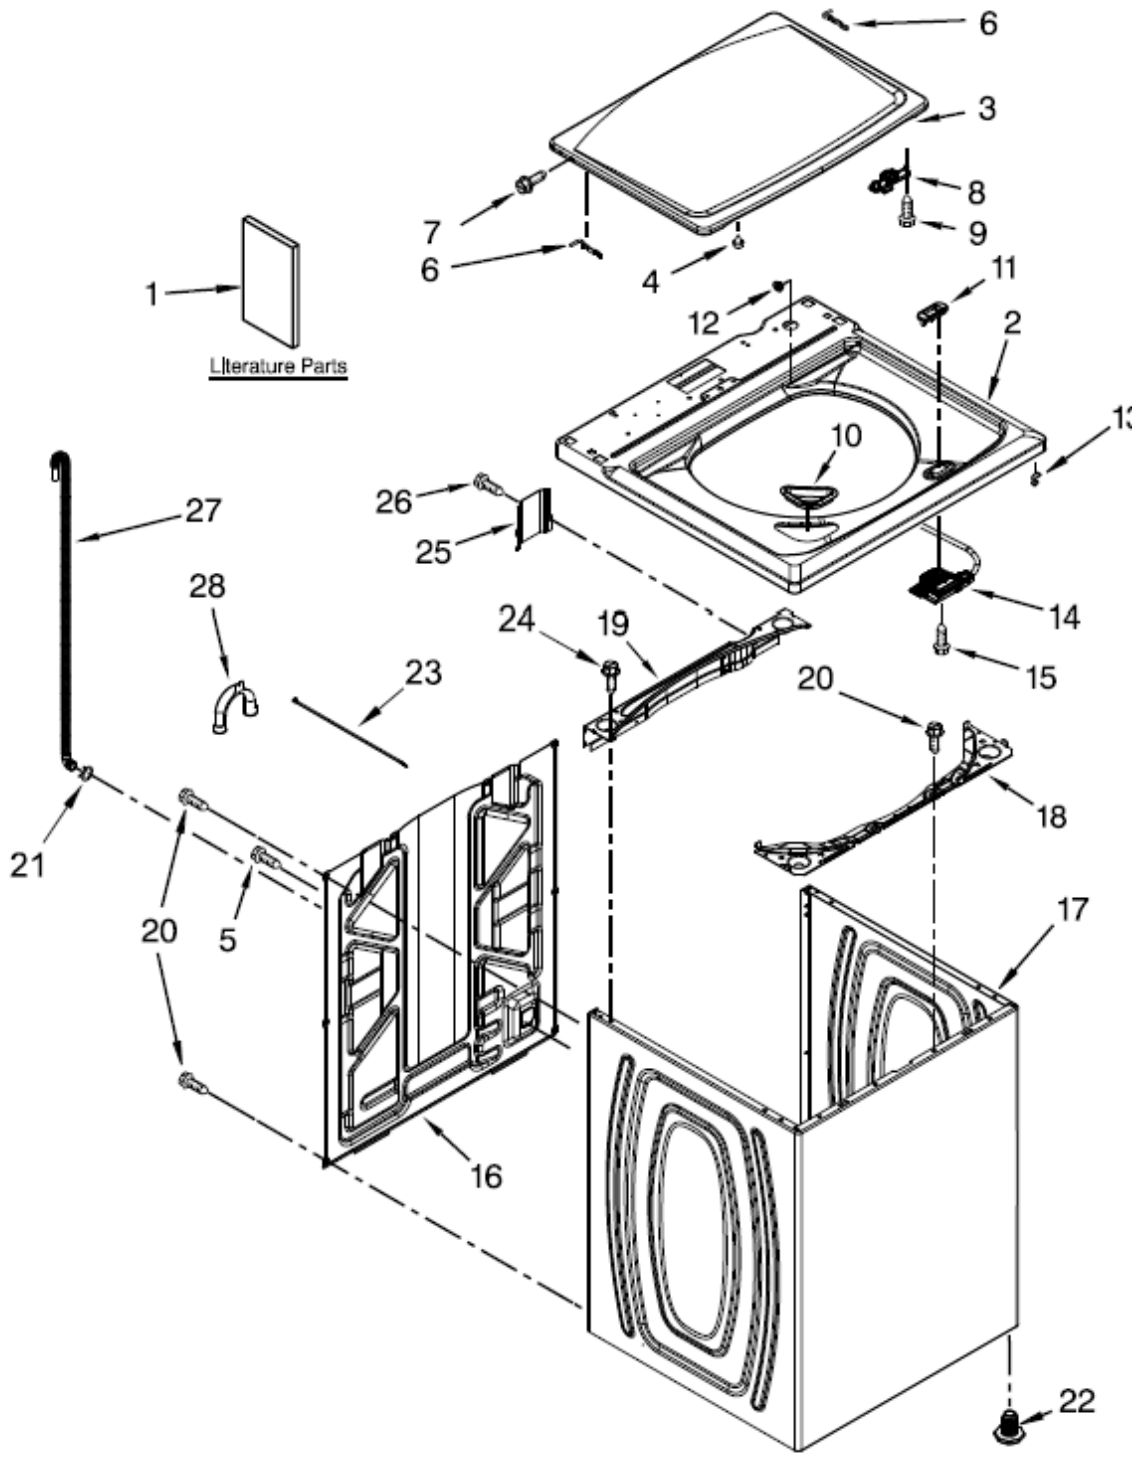

# LAVADORA 7MMVWC200DW0

## TOP AND CABINET PARTS

<u>Illus. No.</u>	<u>Part No.</u>	<u>Description</u>	<u>Illus. No.</u>	<u>Part No.</u>	<u>Description</u>	<u>Illus. No.</u>	<u>Part No.</u>	<u>Description</u>
1		Literature Parts	9	W10273971	Screw	20	1157158	Screw
	W10658020	Energy Guide	10	W10192089	Dispenser, Bleach	21	356138	Clamp, Hose
	W10658636	Installation Instructions	11		Bezel, Lid Lock	22	W10397994	Foot, Leveling
	W10655230	Owners Manual		W10392041	White	23	W10339879	Tie, Cable
	W10468340	Tech Sheet	12	21258	Bearing, Lid Hinge	24	W10142728	Screw
2		Top	13	90016	Clip, Harness	25	W10676061	Cover, Harness
	W10251325	White	14	W10238287	Latch, Lid Lock Assembly	26	3400076	Screw
3		Lid and Bumper Assembly	15	8281163	Screw (Stainless)	27	W10221546	Hose, Outer Drain Assembly
	W10338623	White	16	W10250884	Panel, Rear	28	W10280024	U-Bend, Drain Hose
4	9724509	Bumper, Lid	17		Cabinet			
5	9740848	Screw		W10478060	White			
6	91770	Hinge, Lid	18	W10215098	Brace, Cabinet Top - Front			
7	W10119872	Screw	19	W10512626	Brace, Cabinet Top - Rear			
8		Strike, Lid Lock						
	W10240513	White						