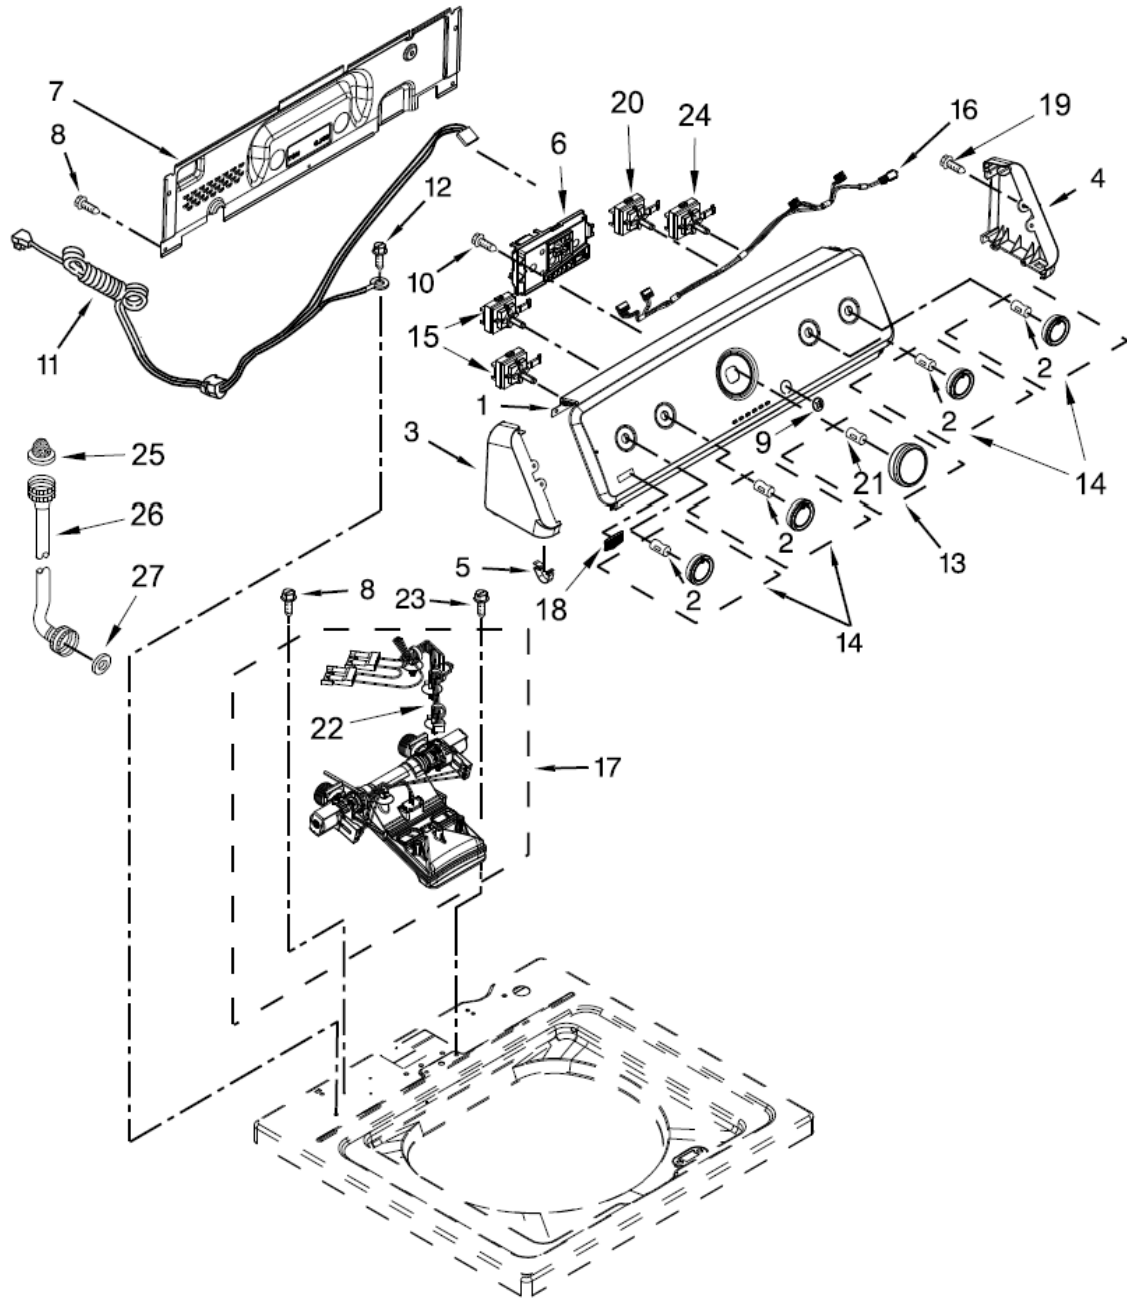

LAVADORA 7MMVWC200DW0

LAVADORA 7MMVWC200DW0

CONTROLS AND WATER INLET PARTS

<u>Illus. No.</u>	<u>Part No.</u>	<u>Description</u>	<u>Illus. No.</u>	<u>Part No.</u>	<u>Description</u>	<u>Illus. No.</u>	<u>Part No.</u>	<u>Description</u>
1	W10643289	Panel, Console	12	3400076	Screw	22	W10423127	Harness, Valve
2	8536939	Clip, Spring	13		Assembly, Timer Knob	23	8281163	Screw (Stainless)
3		End Cap (Left)		W10558463	Grey	24	W10285511	Switch, Rotary Encoder (2 Position)
	W10193824	White	14		Assembly, Control Knob	25	353362	Washer, Filter
4		End Cap (Right)		W10562155	Grey	26		Hose, Water Inlet
	W10193821	White	15	W10285512	Temperature Control		W10194210	Cold Water
5	8312709	Clip, Console	16	W10291177	Harness, Upper (Temperature)		W10194211	Hot Water
6	W10658744	Control Unit Assembly, Machine and Motor	17	W10472844	Inlet Assembly, Water	27	W10242307	Washer, Inlet Hose
7	W10461159	Panel, Console Rear Cover	18	W10199708	Badge			
8	1157158	Screw	19	359625	Screw			
9	W10584360	Push Button, Start	20	W10285517	Switch, Rotary Encoder (3 Position)			
10	90767	Screw	21	688805	Clip, Spring			
11	W10525194	Cord, Power