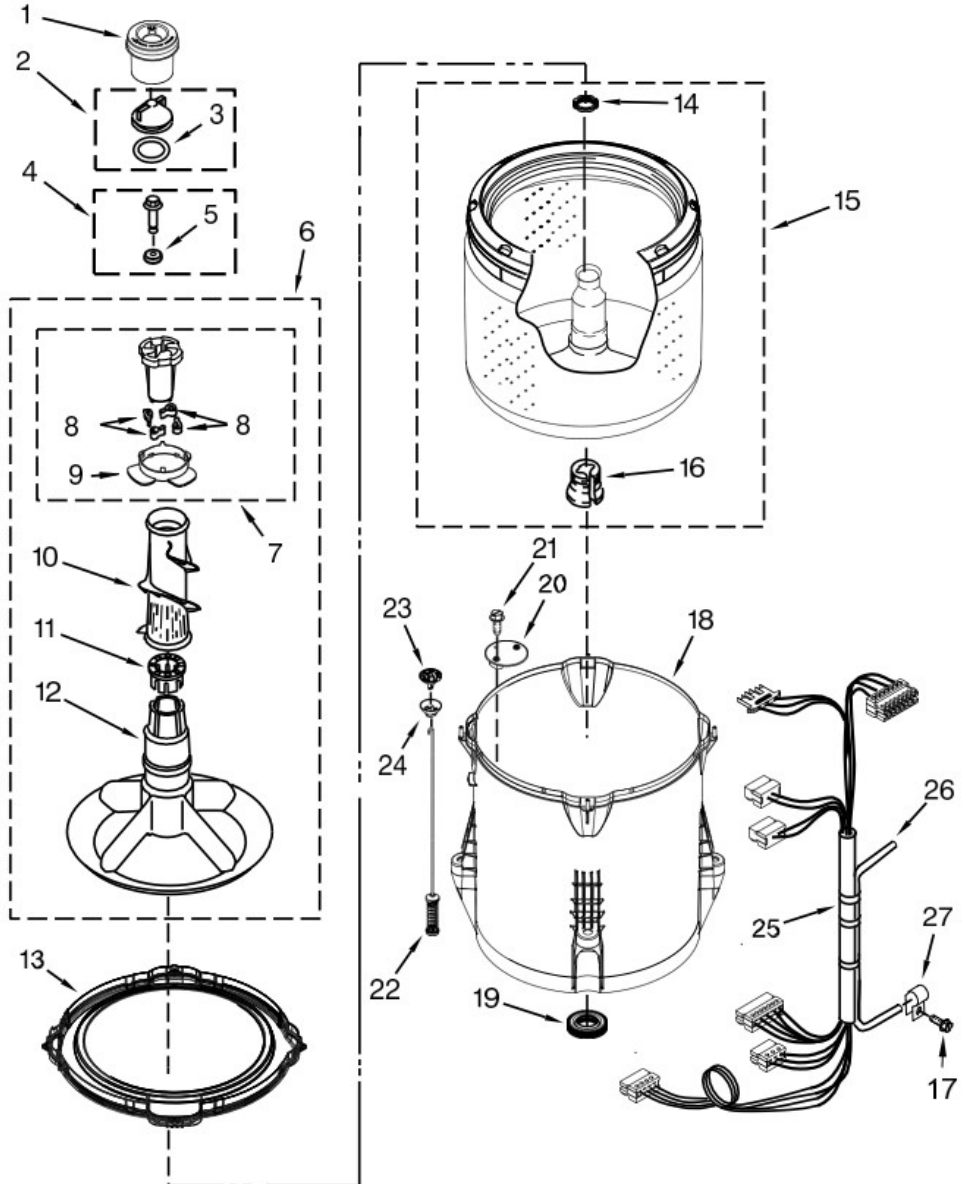

Distribuidor Autorizado

SurteRápido.com

Venta de Refacciones
Electrodomesticas

Lavadora Maytag 7MMVWC200DW1

Distribuidor Autorizado

Surte Rápido.com

Venta de Refacciones
Electrodomesticas

Lavadora Maytag 7MMVWC200DW1

BASKET AND TUB PARTS

<u>Illus.</u> <u>No.</u>	<u>Part No.</u>	<u>Description</u>	<u>Illus.</u> <u>No.</u>	<u>Part No.</u>	<u>Description</u>	<u>Illus.</u> <u>No.</u>	<u>Part No.</u>	<u>Description</u>
1	8575076	Dispenser, Fabric Softener	14	21366	Nut, Spanner	24	W10256551	Bushing - Upper Suspension (Set of 4 - Includes Suspension Balls)
2	3354733	Cap, Barrier	15	W10358261	Basket Assembly	25	W10746348	Harness, Lower
3	W10072840	Seal, Inner Cap	16	389140	Block, Basket Drive	26	W10236981	Hose, Pressure Switch
4	W10003790	Screw and Washer	17	8533943	Screw	27	W10005430	Clamp, Cable
5	3949550	Washer	18	W10238320	Tub (Includes Tub Seal)			
6	3348117	Agitator (Complete)	19	W10006371	Seal, Tub			
7	3363663	Cam, Driven	20	W10215093	Filter, Drain Pump			
8	3366877	Dog, Agitator Clutch	21	8533928	Screw (Stainless)			
9	3363661	Bearing, Cam	22	W10748952	Damper Assembly, Tub Suspension (Set Of 4-Includes Ball & Bushing)			
10	3348752	Mover, Clothes	23	W10583769	Ball, Suspension (Set of 4 - Includes Suspension Bushings)			
11	3350389	Spacer, Thrust						
12	3347288	Agitator						
13	W10215108	Ring, Tub