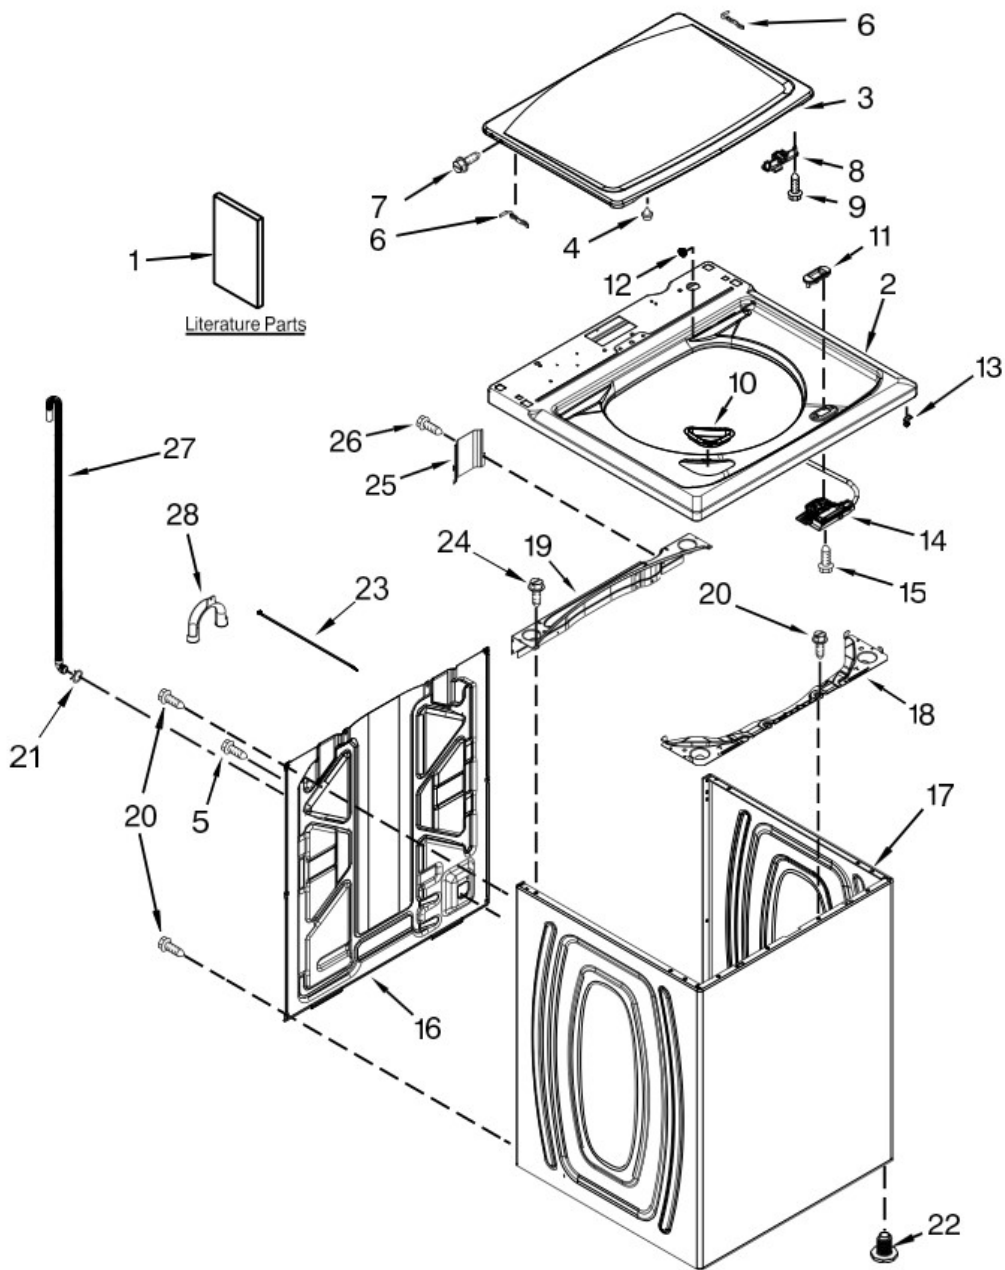

Distribuidor Autorizado

SurteRápido.com

Venta de Refacciones
Electrodomesticas

Lavadora Maytag 7MMVWC200DW1

Distribuidor Autorizado

SurteRápido.com

Venta de Refacciones
Electrodomesticas

Lavadora Maytag 7MMVWC200DW1

TOP AND CABINET PARTS

Illus.

<u>No.</u>	<u>Part No.</u>	<u>Description</u>
1	Literature Parts W10658020 Energy Guide W10658636	Installation Instructions W10655230 Owners Manual W10468340 Tech Sheet
2		Top W10251325 White
3		Lid and Bumper Assembly W10338623 White
4	9724509	Bumper, Lid
5	9740848	Screw
6	91770	Hinge, Lid
7	W10119872	Screw
8		Strike, Lid Lock W10240513 White

Illus.

<u>No.</u>	<u>Part No.</u>	<u>Description</u>
9	W10273971	Screw
10	W10192089	Dispenser, Bleach
11		Bezel, Lid Lock W10392041 White
12	21258	Bearing, Lid Hinge
13	90016	Clip, Harness
14	W10238287	Latch, Lid Lock Assembly
15	8281163	Screw(Stainless)
16	W10250884	Panel, Rear
17		Cabinet W10478060 White
18	W10215098	Brace, Cabinet Top - Front
19	W10512626	Brace, Cabinet Top - Rear

Illus.

<u>No.</u>	<u>Part No.</u>	<u>Description</u>
20	1157158	Screw
21	356138	Clamp, Hose
22	W10397994	Foot, Leveling
23	W10339879	Tie, Cable
24	W10142728	Screw
25	W10676061	Cover, Harness
26	3400076	Screw
27	W10221546	Hose, Outer Drain Assembly
28	W10280024	U-Bend, Drain Hose