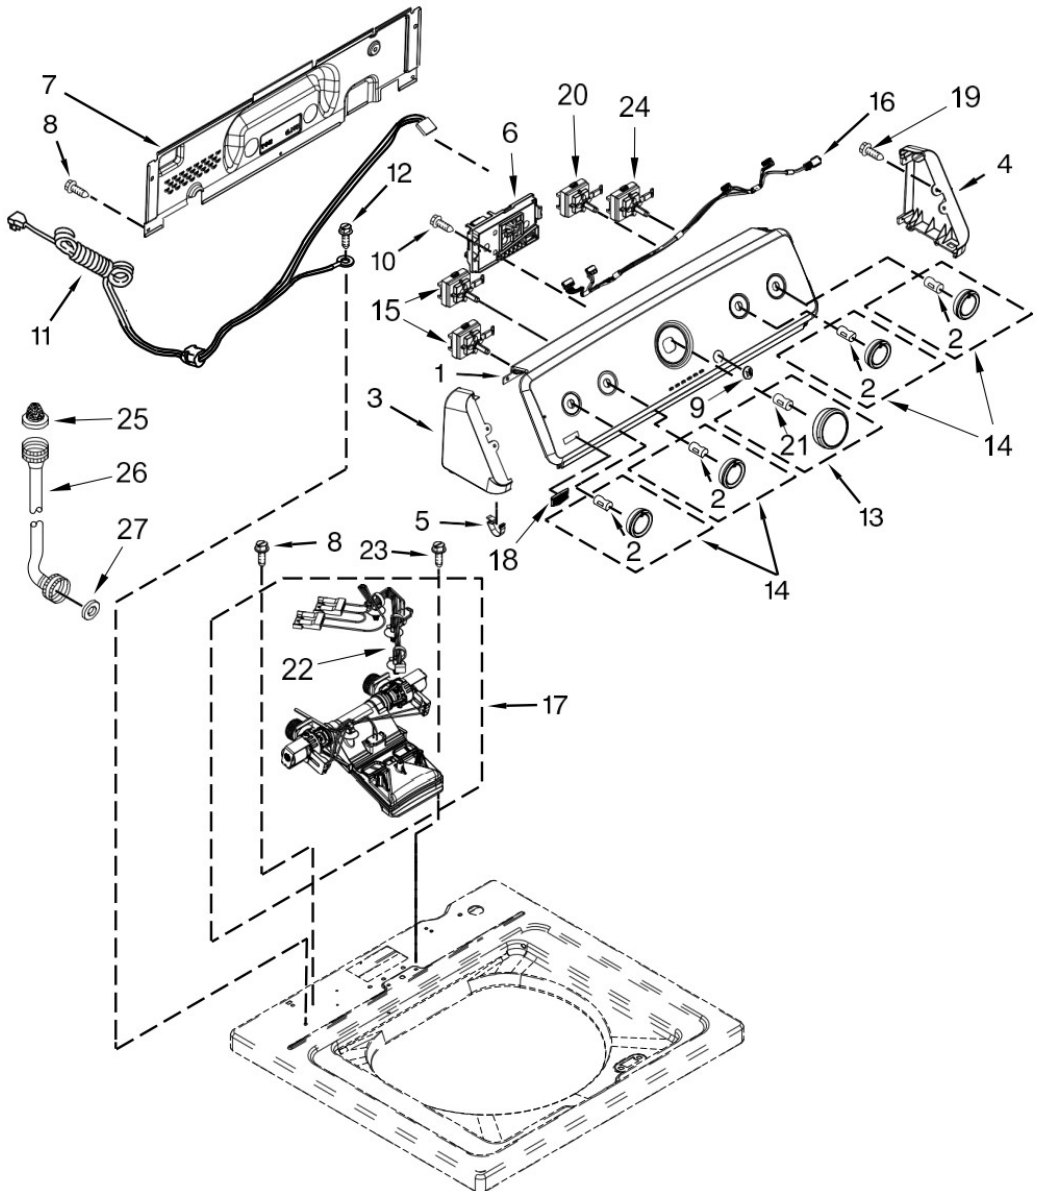

Distribuidor Autorizado

SurteRápido.com

Venta de Refacciones
Electrodomesticas

Lavadora Maytag 7MMVWC200DW1

Distribuidor Autorizado

SurteRápido.com

Venta de Refacciones
Electrodomesticas

Lavadora Maytag 7MMVWC200DW1

CONTROLS AND WATER INLET PARTS

<u>Illus.</u> <u>No.</u>	<u>Part No.</u>	<u>Description</u>	<u>Illus.</u> <u>No.</u>	<u>Part No.</u>	<u>Description</u>	<u>Illus.</u> <u>No.</u>	<u>Part No.</u>	<u>Description</u>
1	W10643289	Panel, Console	12	3400076	Screw	22	W10684972	Harness, Valve
2	8536939	Clip, Spring	13		Assembly, Timer Knob	23	8281163	Screw (Stainless)
3	End Cap (Left) W10193824			W10558463	Grey	24	W10285511	Switch, Rotary Encoder (2 Position)
	White		14		Assembly, Control Knob	25	W10810281	Washer, Filter
4	End Cap (Right) W10193821			W10562155	Grey	26		Hose, Water Inlet
	White		15	W10285512	Temperature Control		W10194210	Cold Water
5	8312709	Clip, Console	16	W10291177	Harness, Upper (Temperature)		W10194211	Hot Water
6	W10723775	Control Unit Assembly, Machine and Motor	17	W10683653	Inlet Assembly, Water	27	W10242307	Washer, Inlet Hose
7	W10461159	Panel, Console Rear Cover	18	W10199708	Badge			
8	1157158	Screw	19	359625	Screw			
9	W10584360	Push Button, Start	20	W10285517	Switch, Rotary Encoder (3 Position)			
10	90767	Screw	21	688805	Clip, Spring			
11	W10525194	Cord, Power