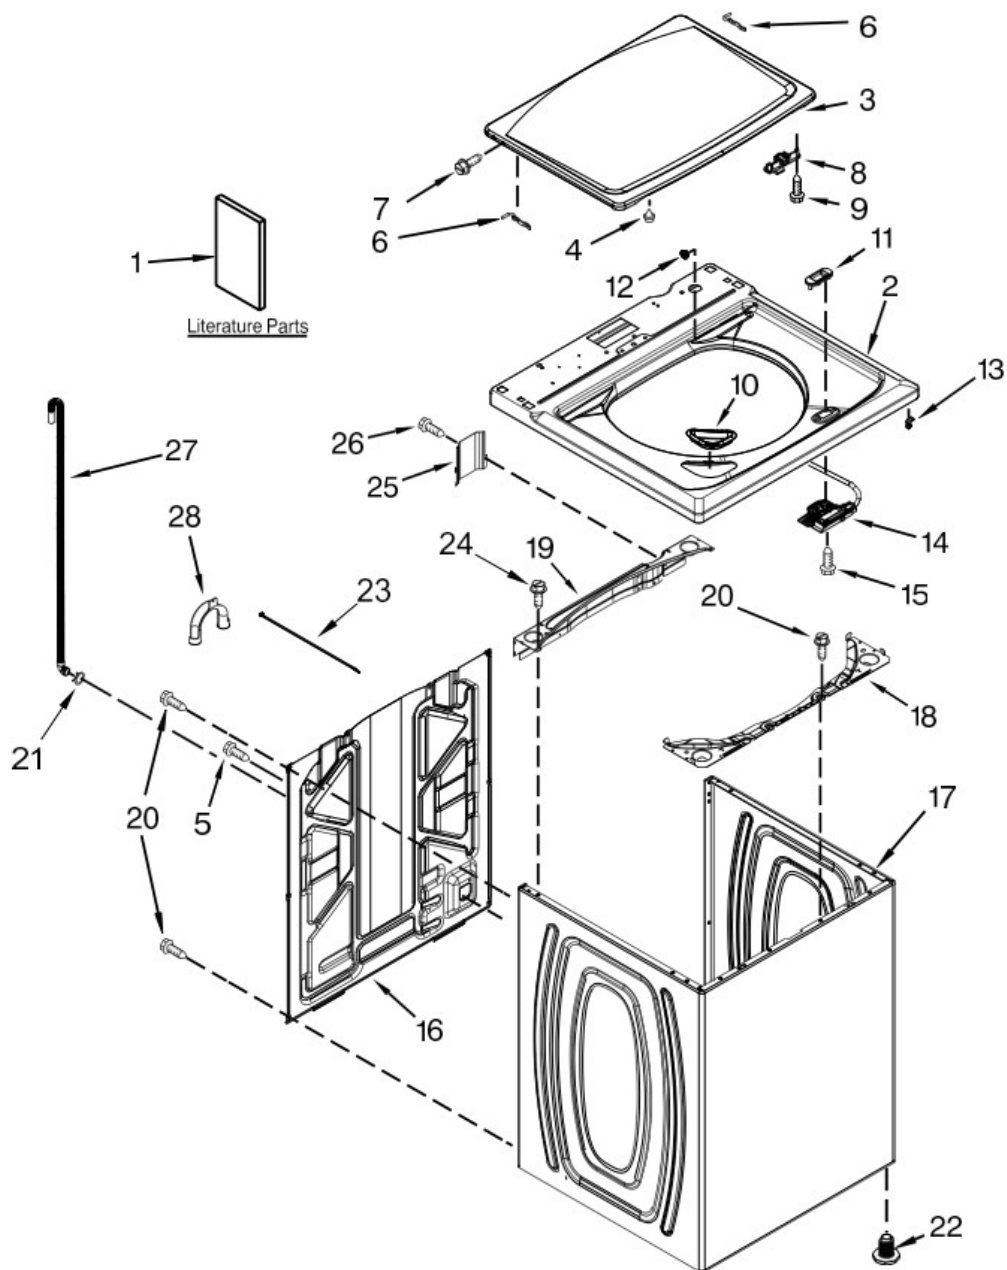

Distribuidor Autorizado

SurteRápido.com

Venta de Refacciones
Electrodomesticas

Lavadora Maytag 7MMVWC200DW2

Distribuidor Autorizado

SurteRápido.com

Venta de Refacciones
Electrodomesticas

Lavadora Maytag 7MMVWC200DW2

TOP AND CABINET PARTS

<u>Illus.</u> <u>No.</u>	<u>Part No.</u>	<u>Description</u>	<u>Illus.</u> <u>No.</u>	<u>Part No.</u>	<u>Description</u>	<u>Illus.</u> <u>No.</u>	<u>Part No.</u>	<u>Description</u>
1		Literature Parts	8		Strike, Lid Lock	18	W10215098	Brace, Cabinet Top - Front
	W10658020	Energy Guide		W10240513	White			
	W10658636	Installation Instructions	9	W10273971	Screw	19	W10512626	Brace, Cabinet Top - Rear
	W10655230	Owners Manual	10	W10192089	Dispenser, Bleach	20	1157158	Screw
	W10468340	Tech Sheet	11		Bezel, Lid Lock	21	356138	Clamp, Hose
2		Top		W10392041	White	22	W10397994	Foot, Leveling
	W10251325	White	12	21258	Bearing, Lid Hinge	23	W10339879	Tie, Cable
3		Assembly, Lid and Bumper	13	90016	Clip, Harness	24	W10142728	Screw
	W10332519	White	14	W10744659	Latch, Lid Lock Assembly	25	W10676061	Cover, Harness
4	9724509	Bumper	15	8281163	Screw (Stainless)	26	3400076	Screw
5	9740848	Screw	16	W10250884	Panel, Rear	27	W10221546	Hose, Outer Drain Assembly
6	91770	Hinge, Lid	17		Cabinet	28	W10280024	U-Bend, Drain Hose
7	W10119872	Screw		W10478060	White