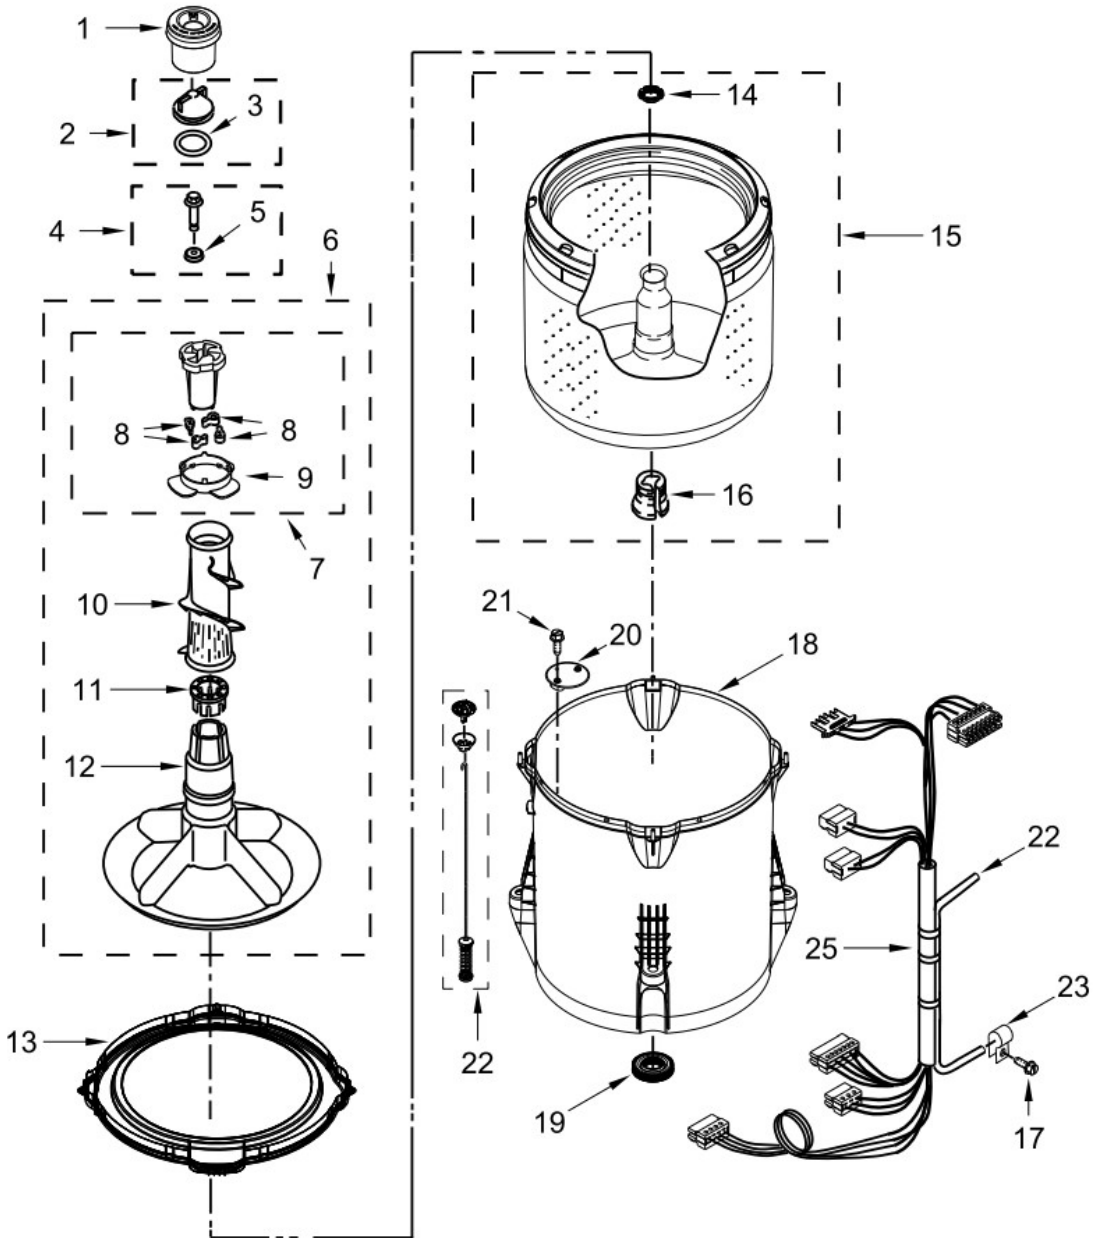

Distribuidor Autorizado

SurteRápido.com

Venta de Refacciones
Electrodomesticas

Lavadora Maytag 7MMVWC200DW2

<u>Illus.</u> <u>No.</u>	<u>Part No.</u>	<u>Description</u>	<u>Illus.</u> <u>No.</u>	<u>Part No.</u>	<u>Description</u>	<u>Illus.</u> <u>No.</u>	<u>Part No.</u>	<u>Description</u>
1	W10774041	Panel, Console	11	W10525194	Cord, Power	20	W10285517	Switch, Rotary Encoder (3 Position)
2	8536939	Clip, Spring	12	3400076	Screw	21	688805	Clip, Spring
3		End Cap (Left)	13		Assembly, Timer Knob	22	W10684972	Harness, Valve
	W10193824	White		W10558463	Grey	23	8281163	Screw (Stainless)
4		End Cap (Right)	14		Assembly, Control Knob	24	W10285511	Switch, Rotary Encoder (2 Position)
	W10193821	White		W10562155	Grey	25	W10810281	Washer, Filter
5	8312709	Clip, Console	15	W10285512	Switch, Rotary Encoder (4 Position)	26		Hose, Water Inlet
6	W10723775	Control Unit Assembly, Machine and Motor		W10291177	Harness, Upper		W10194210	Cold Water
7	W10461159	Panel, Console Rear Cover	16		Inlet Assembly, Water		W10194211	Hot Water
8	1157158	Screw	17	W10683653		27	W10242307	Washer, Hose
9	8533971	Screw	18	W10199708	Badge	28	W10213953	Screw
10	90767	Screw	19	359625	Screw			

Distribuidor Autorizado

SurteRápido.com

Venta de Refacciones
Electrodomesticas

Lavadora Maytag 7MMVWC200DW2