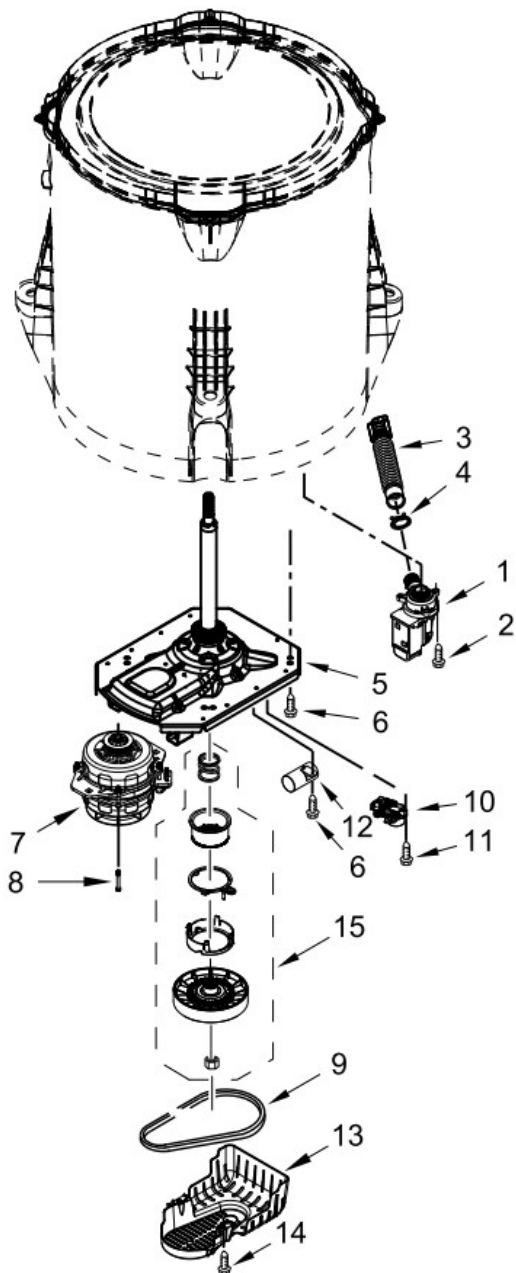

Distribuidor Autorizado

SurteRápido.com

Venta de Refacciones
Electrodomesticas

Lavadora Maytag 7MMVWC200DW2

Distribuidor Autorizado

SurteRápido.com

Venta de Refacciones
Electrodomesticas

Lavadora Maytag 7MMVWC200DW2

GEARCASE, MOTOR AND PUMP PARTS

<u>Illus.</u> <u>No.</u>	<u>Part No.</u>	<u>Description</u>
1	W10465543	Pump Assembly, Drain
2	W10004910	Screw
3	W10763078	Hose, Inner Drain Assembly
4	8317496	Clamp, Hose
5	W10870910	Gearcase Assembly

<u>Illus.</u> <u>No.</u>	<u>Part No.</u>	<u>Description</u>
6	W10249633	Screw
7	W10677715	Motor, Drive
8	W10094780	Screw
9	W10006384	Belt, Drive
10	W10815026	Actuator- Shift
11	9741052	Screw

<u>Illus.</u> <u>No.</u>	<u>Part No.</u>	<u>Description</u>
12	W10866249	Capacitor, Motor Run
13	W11046391	Shield, Pulley Cover
14	357640	Screw
15	W10721967	Splutch Kit (60Hz)