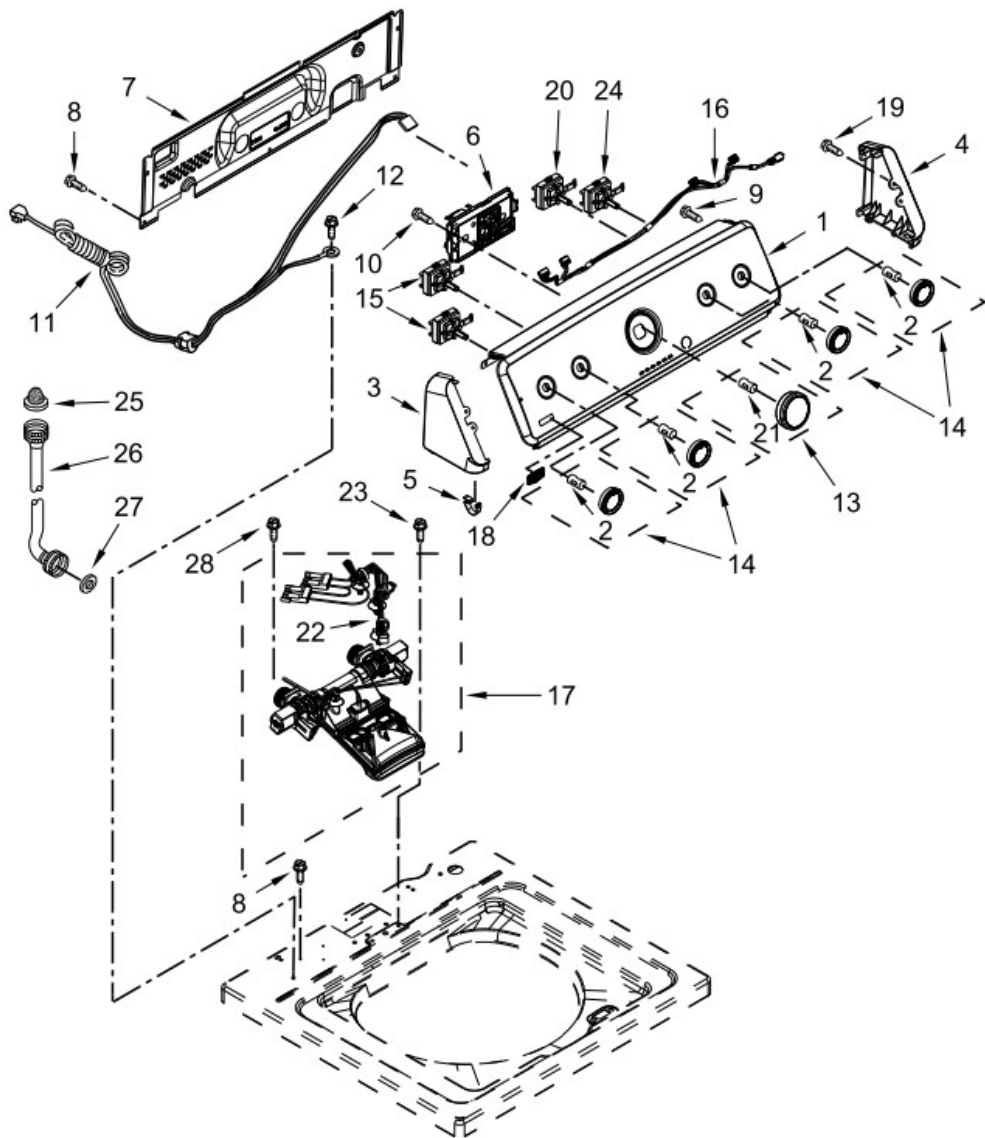

Distribuidor Autorizado

SurteRápido.com

Venta de Refacciones
Electrodomesticas

Lavadora Maytag 7MMVWC200DW2

Distribuidor Autorizado

SurteRápido.com

Venta de Refacciones
Electrodomesticas

Lavadora Maytag 7MMVWC200DW2

<u>Illus.</u> <u>No.</u>	<u>Part No.</u>	<u>Description</u>	<u>Illus.</u> <u>No.</u>	<u>Part No.</u>	<u>Description</u>	<u>Illus.</u> <u>No.</u>	<u>Part No.</u>	<u>Description</u>
1	W10774041	Panel, Console	11	W10525194	Cord, Power	20	W10285517	Switch, Rotary Encoder (3 Position)
2	8536939	Clip, Spring	12	3400076	Screw	21	688805	Clip, Spring
3		End Cap (Left)	13		Assembly, Timer Knob	22	W10684972	Harness, Valve
	W10193824	White		W10558463	Grey	23	8281163	Screw (Stainless)
4		End Cap (Right)	14		Assembly, Control Knob	24	W10285511	Switch, Rotary Encoder (2 Position)
	W10193821	White		W10562155	Grey	25	W10810281	Washer, Filter
5	8312709	Clip, Console	15	W10285512	Switch, Rotary Encoder (4 Position)	26		Hose, Water Inlet
6	W10723775	Control Unit Assembly, Machine and Motor		W10291177	Harness, Upper		W10194210	Cold Water
7	W10461159	Panel, Console Rear Cover	16		Inlet Assembly, Water		W10194211	Hot Water
8	1157158	Screw	17	W10683653		27	W10242307	Washer, Hose
9	8533971	Screw	18	W10199708	Badge	28	W10213953	Screw
10	90767	Screw	19	359625	Screw