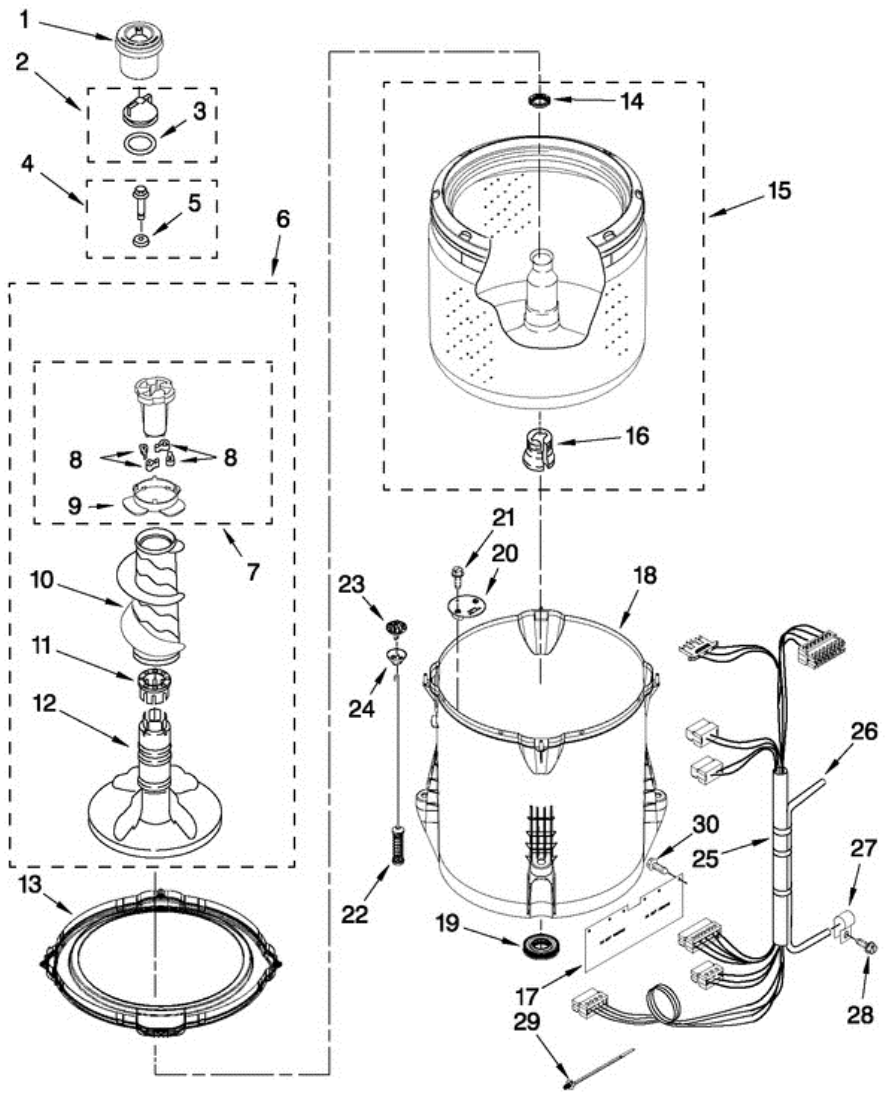

7MMVWC220AW0 TABLERO

7MMVWC220AW0 TABLERO

1	W10508710	PANEL, CONSOLE
2	8536939	CLIP, KNOB
3	W10251358	CAP, END (L.H.) INCLUDES ITEM 5)
4	W10251355	CAP, END (R.H.) (INCLUDES ITEM 5)
5	8312709	CLIP, CONSOLE
6	W10513742	CONTROL UNIT ASSEMBLY, MACHINE & MOTOR
7	W10461159	PANEL, CONSOLE REAR COVER
8	1157158	SCREW
9	W10285512	SWITCH, ROTARY ENCODER (4 POSITION)
10	90767	SCREW
11	W10276649	CORD, POWER
12	3400076	SCREW
13	W10327522	KNOB, TIMER
14	W10327523	KNOB, CONTROL
15	W10285511	SWITCH, ROTARY ENCODER (2 POSITION)
16	W10291183	HARNESS, UPPER
17	W10472844	INLET ASSEMBLY, WATER
18	W10423127	HARNESS, VALVE
19	8281163	SCREW
20	3400818	SCREW
21	3400073	SCREW
22	W10199708	BADGE
23	W10251309	PUSHBUTTON, START

7MMVWC220AW0 TINAS

7MMVWC220AW0 TINAS

1	8575076	DISPENSER, FABRIC SOFTENER
2	3354733	CAP, BARRIER
3	W10072840	SEAL, INNER CAP
4	W10003790	SCREW & WASHER ASSEMBLY
5	3949550	WASHER
6	3348117	AGITATOR, COMPLETE ASSEMBLY
7	3948431	CAM, DRIVEN
8	3366877	DOG, AGITATOR CLUTCH
9	3363661	BEARING, CAM
10	3348752	CLOTHES MOVER
11	3350389	SPACER, THRUST
12	3347288	AGITATOR
13	W10215108	RING, TUB
14	21366	NUT, SPANNER
15	W10358261	BASKET ASSEMBLY
16	389140	BLOCK, BASKET DRIVE
17	W10339098	SHIELD, SPLASH
18	W10238320	TUB (INCLUDES ITEM 19)
19	W10006371	SEAL, TUB
20	W10215093	FILTER, DRAIN PUMP
21	8533928	SCREW
22	W10110313	DAMPER ASSY., TUB SUSPENSION (INCL. 23 & 24)
23	W10405423	BALL, SUSPENSION SET OF 4 - INCLUDES ITEM 24)
24	W10256551	BUSHING, SUSPENSION (INCLUDES ITEM 23)
25	W10454996	HARNESS, LOWER (INCLUDES ITEMS 26 & 29)
26	W10431037	HOSE, PRESSURE SWITCH
27	W10005430	CLAMP, PRESSURE HOSE RETAINER
28	8533943	SCREW
29	W10298887	CABLE TIE
30	W10429200	RETAINER, PUSH IN