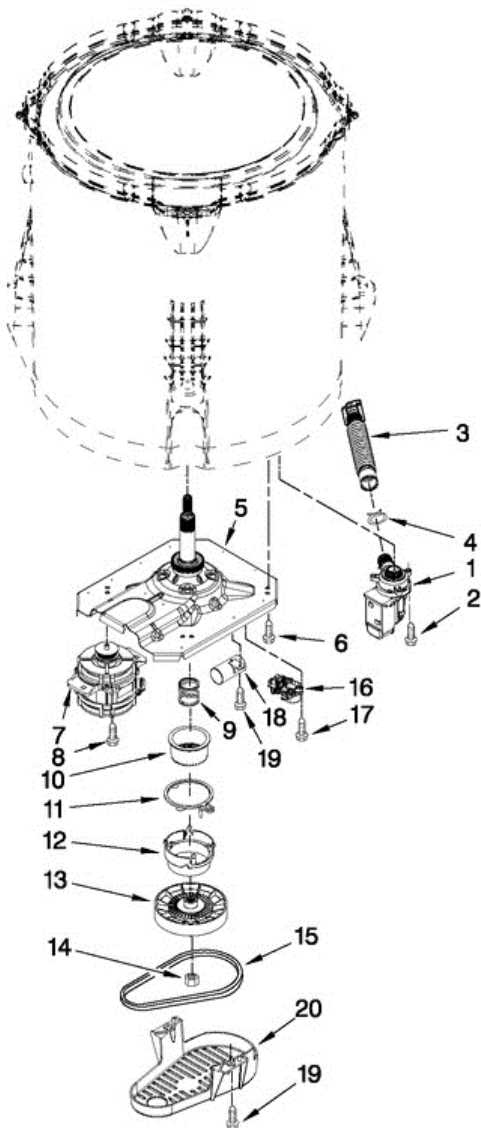

7MMVWC220AW0 TRANSMISION