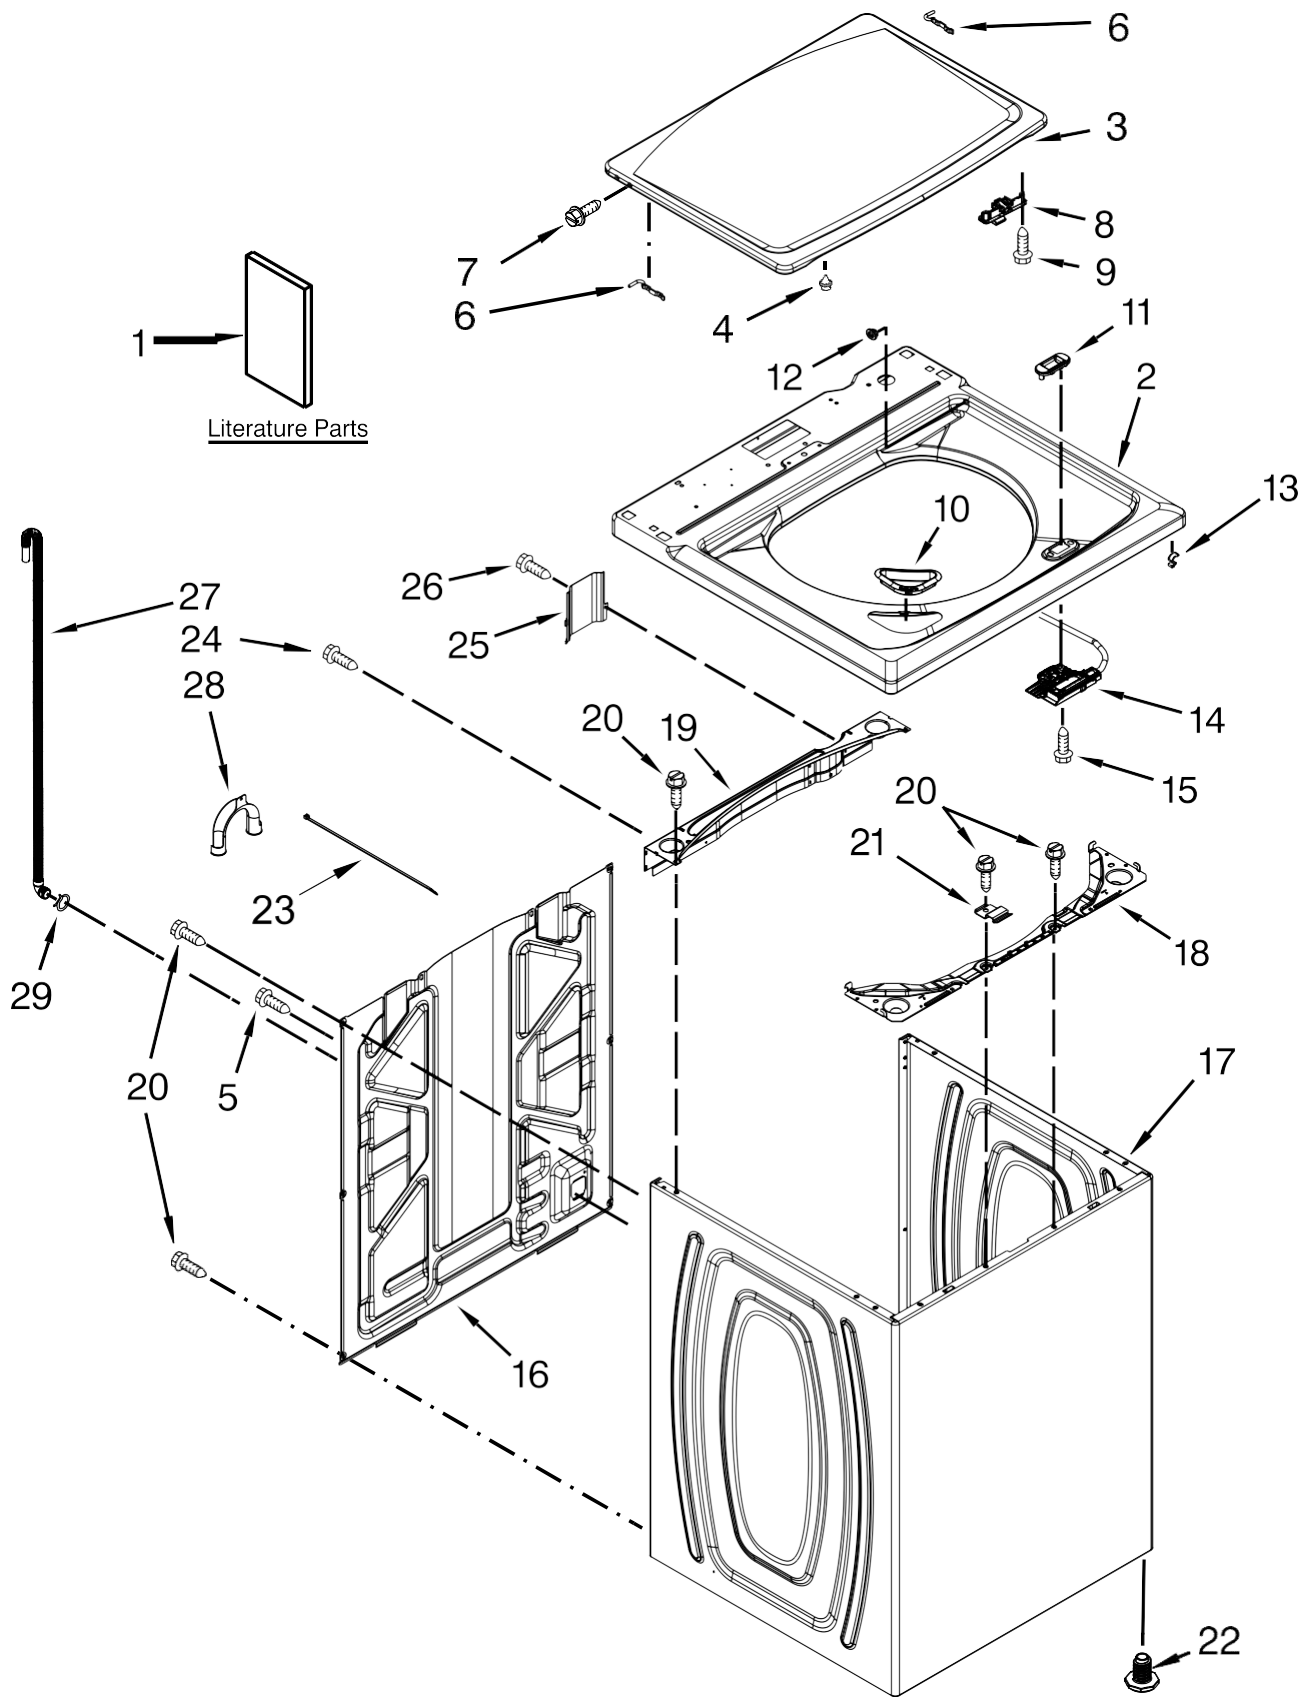

AUTOMATIC WASHER

MODELS:

7MMVWC320BW0 (White)

Lavadora Maytag 7MMVWC320BW0

Lavadora Maytag 7MMVWC320BW0

<u>Illus. No.</u>	<u>Part No. Description</u>
1	Literature Parts W10478095 Installation Instructions W10566777 Use & Care Guide W10468340 Tech Sheet W10566792 Energy Guide
2	Top W10251325 White
3	Lid & Bumper Assembly W10338623 White
4	9724509 Bumper, Lid
5	9740848 Screw
6	91770 Hinge, Lid
7	W10119872 Screw
8	W10240513 Strike, Lid Lock

<u>Illus. No.</u>	<u>Part No. Description</u>
9	W10273971 Screw
10	W10192089 Dispenser, Bleach
11	W10392041 Bezel, Lid Lock
12	21258 Bearing, Lid Hinge
13	90016 Clip, Harness
14	W10238287 Latch, Lid Lock Assembly
15	8281163 Screw
16	W10250884 Panel Rear
17	Cabinet W10251994 White
18	W10215098 Brace, Cabinet Top - Front
19	W10512626 Brace, Cabinet Top - Rear
20	1157158 Screw

<u>Illus. No.</u>	<u>Part No. Description</u>
21	W10248088 Lock, Top
22	W10397994 Foot, Leveling
23	W10339879 Tie, Cable
24	W10142728 Screw
25	W10215139 Cover, Harness
26	3400076 Screw
27	W10221546 Hose, Outer Drain Assembly
28	W10280024 U-Bend, Drain Hose
29	356138 Clamp, Hose

Lavadora Maytag 7MMVWC320BW0

<u>Illus. No.</u>	<u>Part No.</u>	<u>Description</u>
1	W10552374	Panel, Console
2	8536939	Clip, Spring
3		End Cap (Left)
	W10251358	White
4		End Cap (Right)
	W10251355	White
5	8312709	Clip, Console
6	W10571579	Control Unit Assembly, Machine & Motor
7	W10461159	Panel, Console Rear Cover
8	1157158	Screw
9	W10285512	Switch, Rotary Encoder (4 Position)