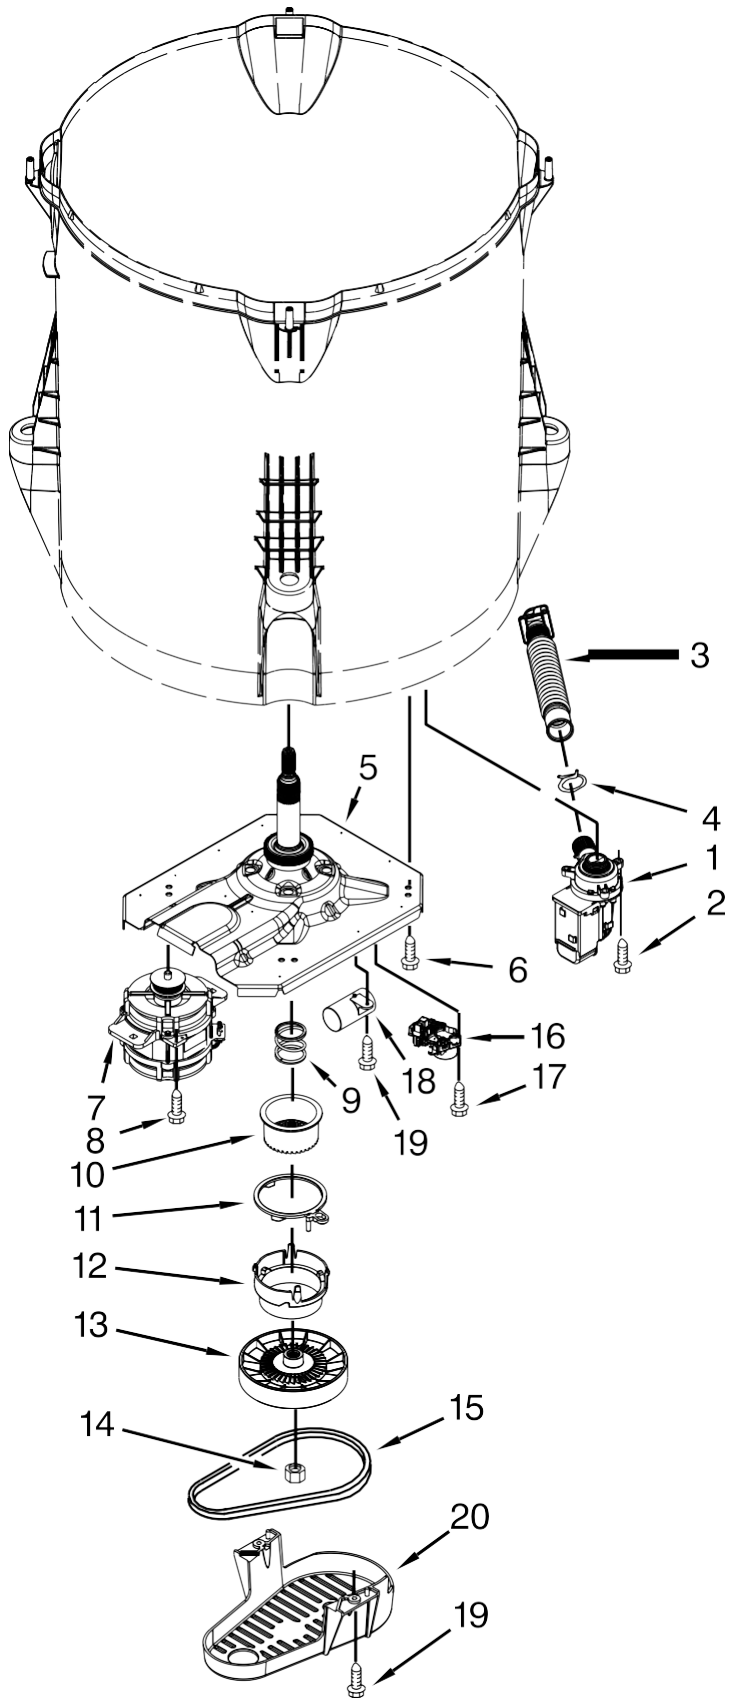

Lavadora Maytag 7MMVWC320BW0

<u>Illus. No.</u>	<u>Part No.</u>	<u>Description</u>
1	W10465543	Pump Assembly, Drain
2	W10004910	Screw
3	W10215091	Hose, Inner Drain Assembly
4	8317496	Clamp, Hose
5	W10473143	Gearcase Assembly
6	W10249633	Screw
7	W10416653	Motor, Drive

<u>Illus. No.</u>	<u>Part No.</u>	<u>Description</u>
8	W10094780	Screw
9	W10326374	Spring, Splutch
10	W10006352	Slider, Splutch
11	W10006353	Cam Ring, Splutch
12	W10006354	Cam, Splutch
13	W10006356	Pulley
14	W10163336	Nut, Pulley
15	W10006384	Belt, Drive

<u>Illus. No.</u>	<u>Part No.</u>	<u>Description</u>
16	W10006355	Actuator, Shift
17	9741052	Screw
18	W10390451	Capacitor, Motor Run
19	357640	Screw
20	W10427633	Shield, Pulley Cover