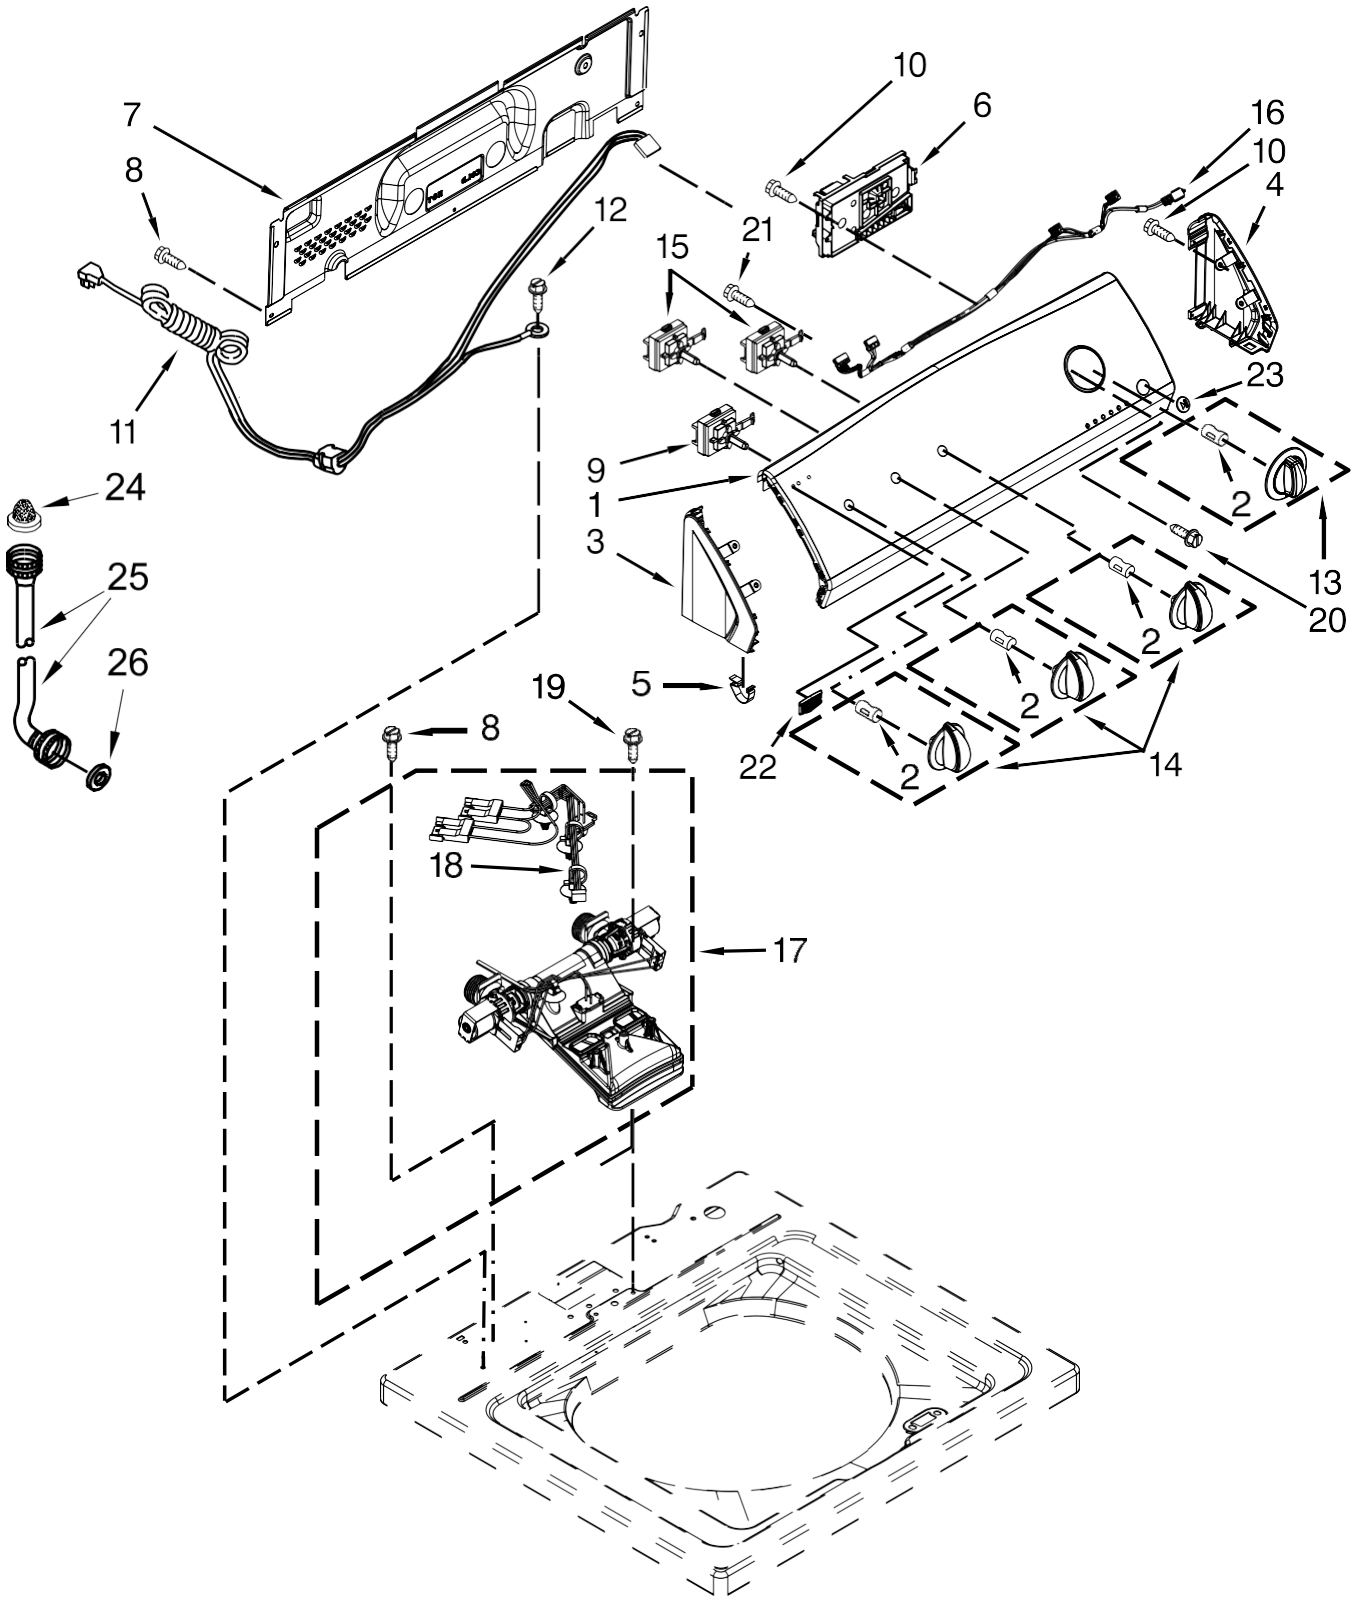

AUTOMATIC WASHER

MODELS:

7MMVWC320BW0 (White)

Lavadora Maytag 7MMVWC320BW0

Lavadora Maytag 7MMVWC320BW0

<u>Illus. No.</u>	<u>Part No. Description</u>
1	Literature Parts W10478095 Installation Instructions W10566777 Use & Care Guide W10468340 Tech Sheet W10566792 Energy Guide
2	Top W10251325 White
3	Lid & Bumper Assembly W10338623 White
4	9724509 Bumper, Lid
5	9740848 Screw
6	91770 Hinge, Lid
7	W10119872 Screw
8	W10240513 Strike, Lid Lock

<u>Illus. No.</u>	<u>Part No. Description</u>
9	W10273971 Screw
10	W10192089 Dispenser, Bleach
11	W10392041 Bezel, Lid Lock
12	21258 Bearing, Lid Hinge
13	90016 Clip, Harness
14	W10238287 Latch, Lid Lock Assembly
15	8281163 Screw
16	W10250884 Panel Rear
17	Cabinet W10251994 White
18	W10215098 Brace, Cabinet Top - Front
19	W10512626 Brace, Cabinet Top - Rear
20	1157158 Screw

<u>Illus. No.</u>	<u>Part No. Description</u>
21	W10248088 Lock, Top
22	W10397994 Foot, Leveling
23	W10339879 Tie, Cable
24	W10142728 Screw
25	W10215139 Cover, Harness
26	3400076 Screw
27	W10221546 Hose, Outer Drain Assembly
28	W10280024 U-Bend, Drain Hose
29	356138 Clamp, Hose

<u>Illus. No.</u>	<u>Part No.</u>	<u>Description</u>
10	90767	Screw
11	W10525194	Cord, Power
12	3400076	Screw
13		Knob, Timer
	W10327522	Grey
14		Knob, Control
	W10327523	Grey
15	W10285511	Switch, Rotary Encoder (2 Position)
16	W10291183	Harness, Upper
17	W10472844	Inlet Assembly, Water
18	W10423127	Harness, Valve