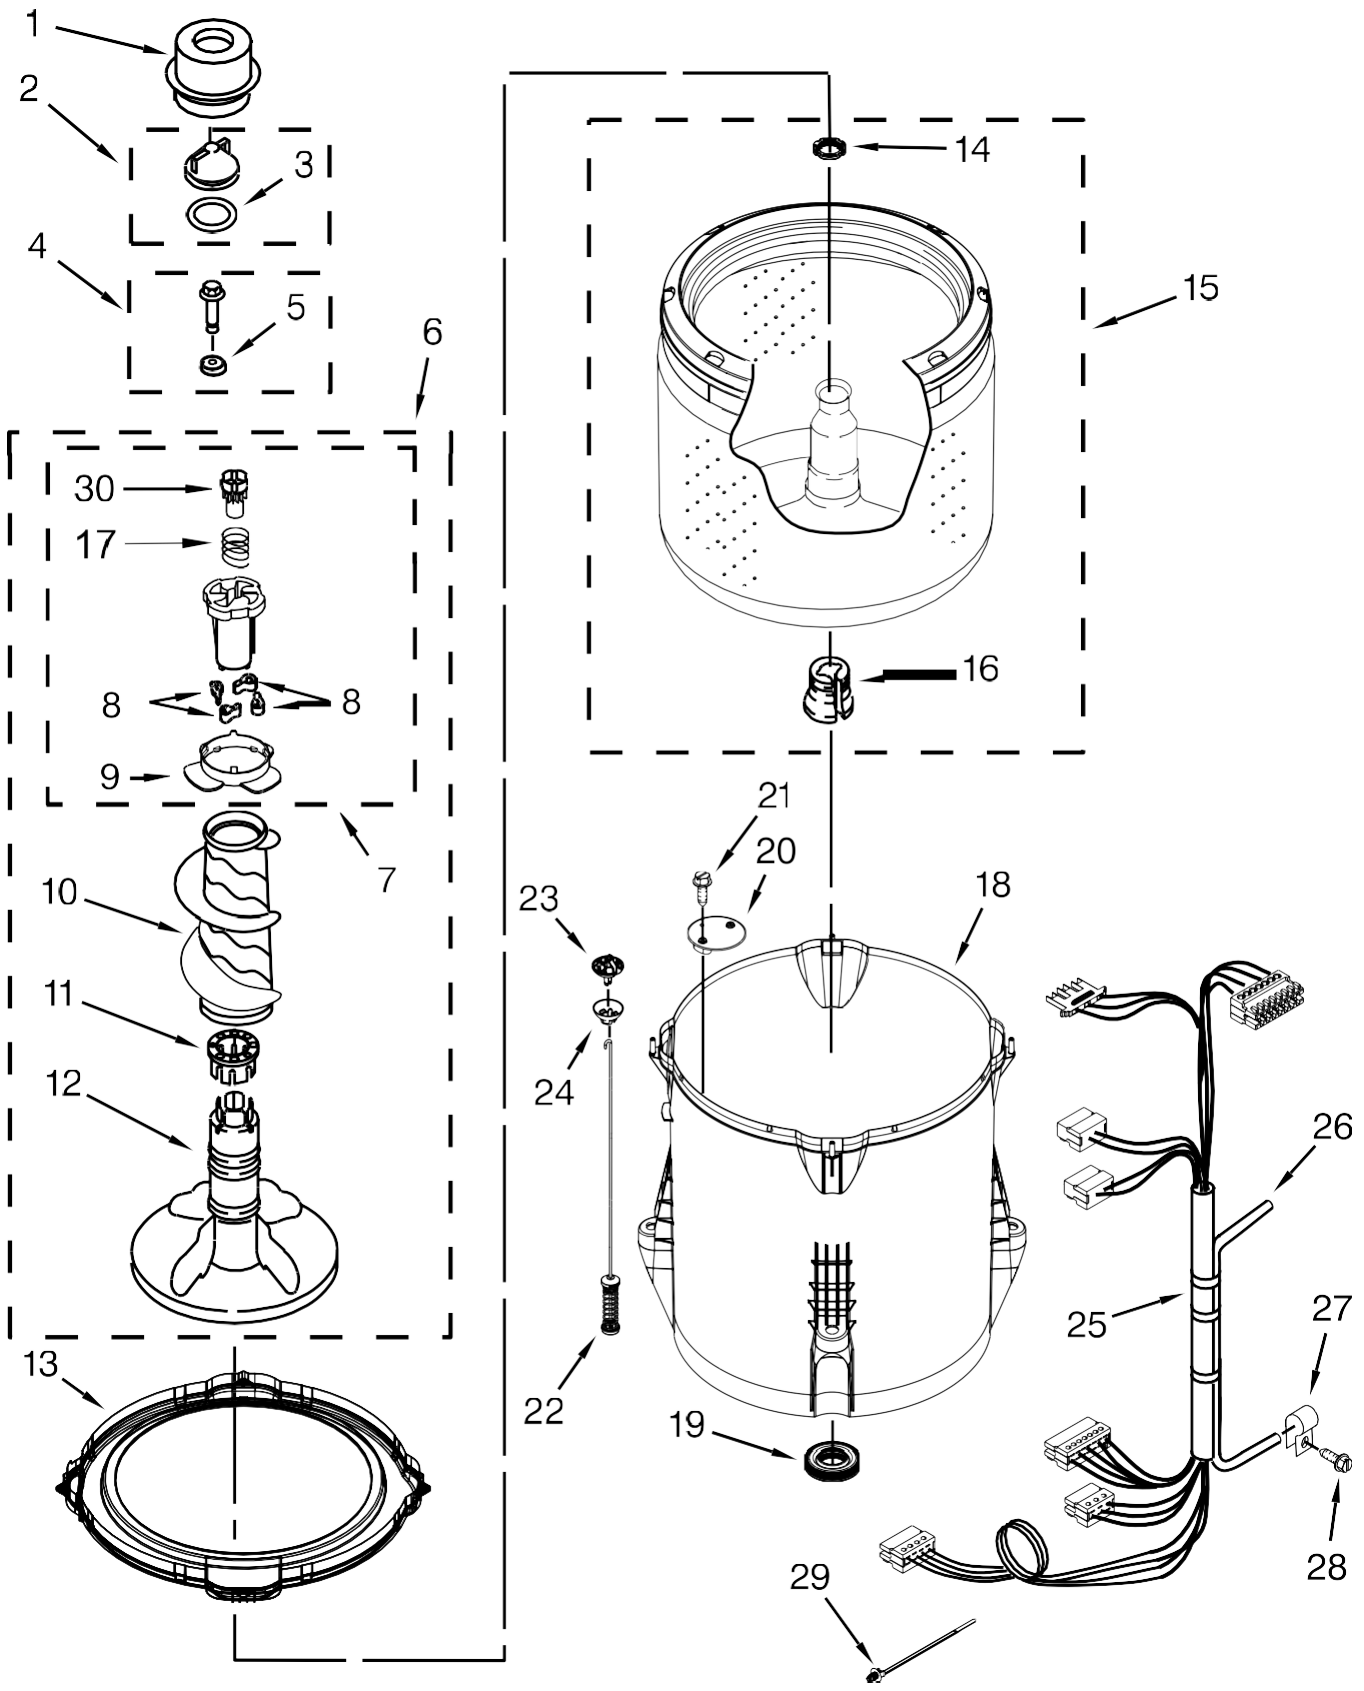

Lavadora Maytag 7MMVWC320BW0

<u>Illus. No.</u>	<u>Part No.</u>	<u>Description</u>
1	8580006	Dispenser, Fabric Softener
2	3354733	Cap, Barrier
3	W10072840	Seal, Inner Cap
4	W10003790	Screw & Washer
5	3949550	Washer
6	8578210	Agitator (Complete)
7	8537434	Cam, Driven
8	3366877	Dog, Agitator Clutch
9	8055141	Bearing, Cam
10	8054468	Mover, Clothes
11	8055228	Spacer, Thrust
12	8578209	Agitator, Complete Assembly
13	W10215108	Ring, Tub

<u>Illus. No.</u>	<u>Part No.</u>	<u>Description</u>
14	21366	Nut, Spanner
15	W10358261	Basket Assembly
16	389140	Block, Basket Drive
17	8055140	Spring, Compression
18	W10238320	Tub (Includes Tub Seal)
19	W10006371	Seal, Tub
20	W10215093	Filter, Drain Pump
21		Screw
	8533928	Stainless
22	W10110313	Damper Assembly, Tub Suspension (Set Of 4-Includes Items 23 & 24)

<u>Illus. No.</u>	<u>Part No.</u>	<u>Description</u>
23	W10405423	Ball, Suspension (Set of 4 - Includes Suspension Bushings)
24	W10256551	Bushing - Upper Suspension (Set of 4 - Includes Suspension Balls)
25	W10454996	Harness, Lower
26	W10431037	Hose, Pressure Switch
27	W10005430	Clamp, Cable
28	8533943	Screw
29	W10298887	Cable Tie
30	8533540	Retainer, Spring