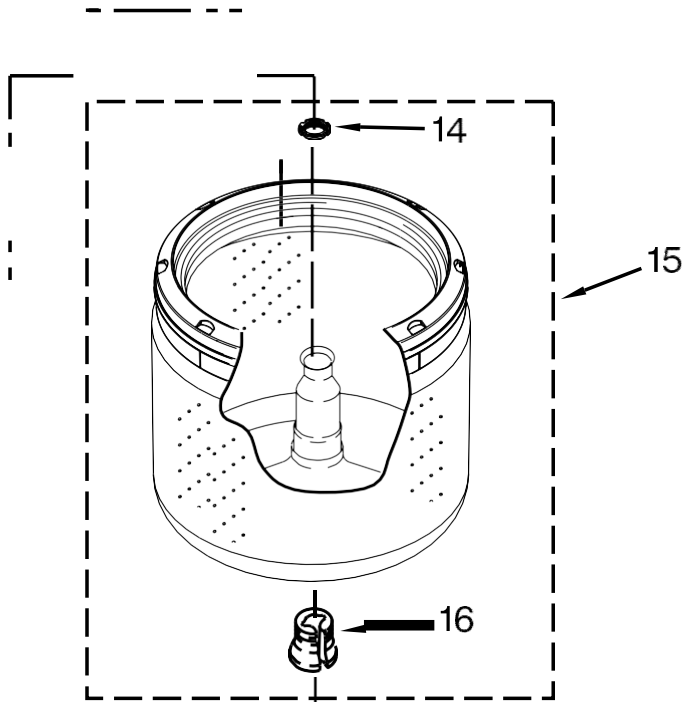

Lavadora Whirlpool 7MMVWC355DW0

Lavadora Whirlpool 7MMVWC355DW0

<u>Illus. No.</u>	<u>Part No.</u>	<u>Description</u>
1	8580006	Dispenser, Fabric Softener
2	3354733	Cap, Barrier
3	W10072840	Seal, Inner Cap
4	W10003790	Screw and Washer
5	3949550	Washer
6	8578210	Agitator (Complete)
7	8537434	Cam, Driven
8	3366877	Dog, Agitator Clutch
9	8055141	Bearing, Cam
10	8054468	Mover, Clothes
11	8055228	Spacer, Thrust
12	8578209	Agitator, Complete Assembly

<u>Illus. No.</u>	<u>Part No.</u>	<u>Description</u>
13	W10531289	Ring, Tub
14	21366	Nut, Spanner
15	W10554251	Basket Assembly
16	389140	Block, Basket Drive
17	8533943	Screw
18	W10238320	Tub (Includes Tub Seal)
19	W10006371	Seal, Tub
20	W10215093	Filter, Drain Pump
21	8533928	Screw (Stainless)
22	W10780045	Damper Assembly, Tub Suspension (Set Of 4)

<u>Illus. No.</u>	<u>Part No.</u>	<u>Description</u>
23	W10560146	Ball, Suspension (Set of 4 - Includes Suspension Bushings)
24	W10256551	Bushing - Upper Suspension (Set of 4 - Includes Suspension Balls)
25	W10619535	Harness, Lower
26	8572540	Hose Pressure Switch
27	W10005430	Clamp, Cable
28	8533540	Retainer, Spring
29	8055140	Spring, Compression