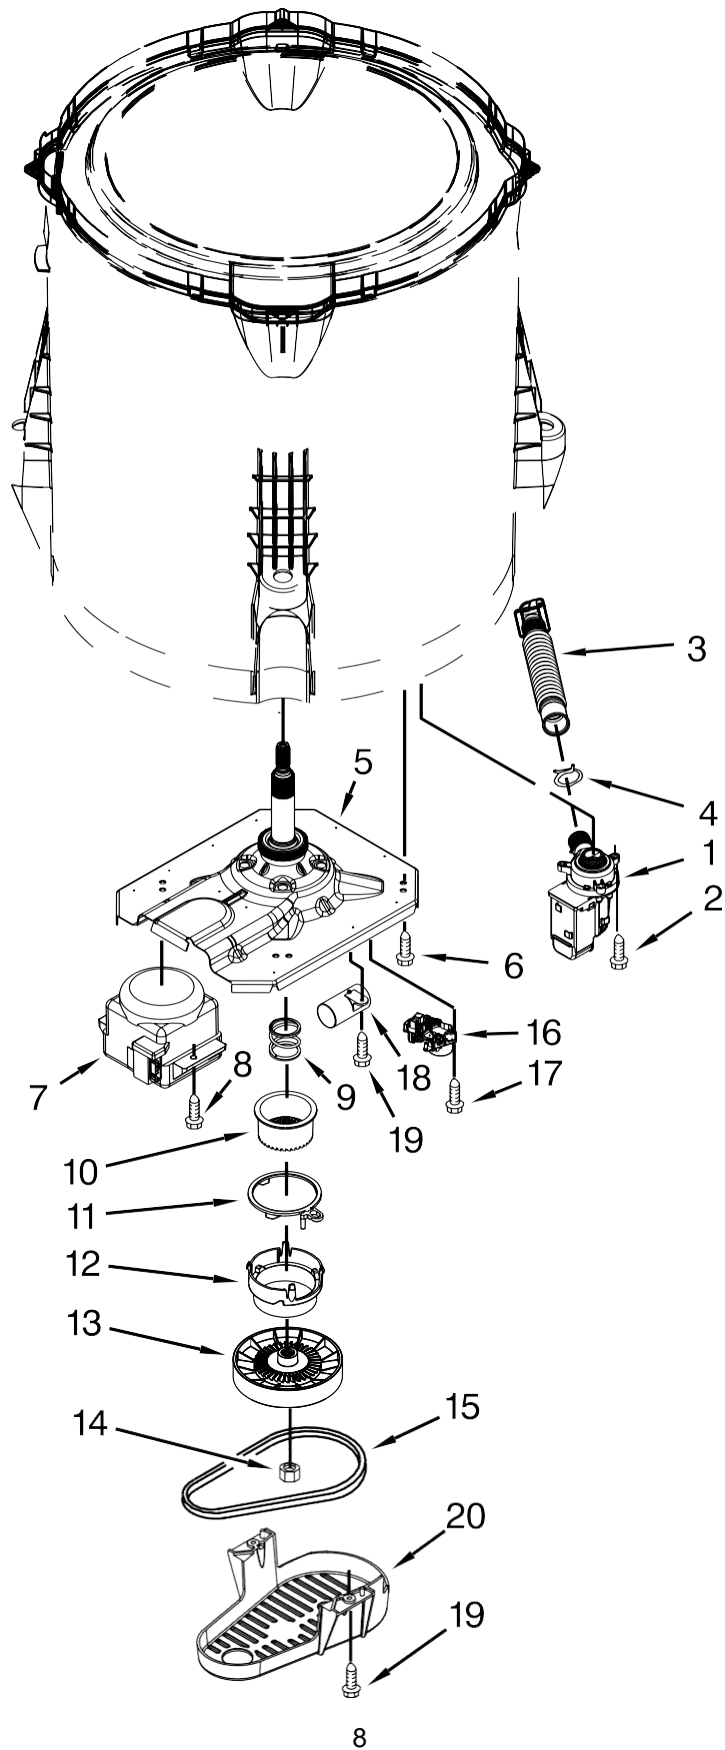

Lavadora Whirlpool 7MMVWC355DW0

<u>Illus.</u>	<u>No.</u>	<u>Part No.</u>	<u>Description</u>
	1	W10465543	Pump Assembly, Drain
	2	W10004910	Screw
	3	W10215091	Hose, Inner Drain Assembly
	4	8317496	Clamp, Hose
	5	W10473144	Gearcase Assembly
	6	W10249633	Screw
	7	W10416667	Motor, Drive

<u>Illus.</u>	<u>No.</u>	<u>Part No.</u>	<u>Description</u>
	8	W10094780	Screw
	9	W10006382	Spring, Splutch
	10	W10006352	Slider, Splutch
	11	W10006353	Cam Ring, Splutch
	12	W10006354	Cam, Splutch
	13	W10536113	Pulley
	14	W10604214	Nut, Pulley
	15	W10006384	Belt, Drive

<u>Illus.</u>	<u>No.</u>	<u>Part No.</u>	<u>Description</u>
	16	W10006355	Actuator, Shift
	17	9741052	Screw
	18	W10390451	Capacitor, Motor Run
	19	357640	Screw
	20	W10427633	Shield, Pulley Cover