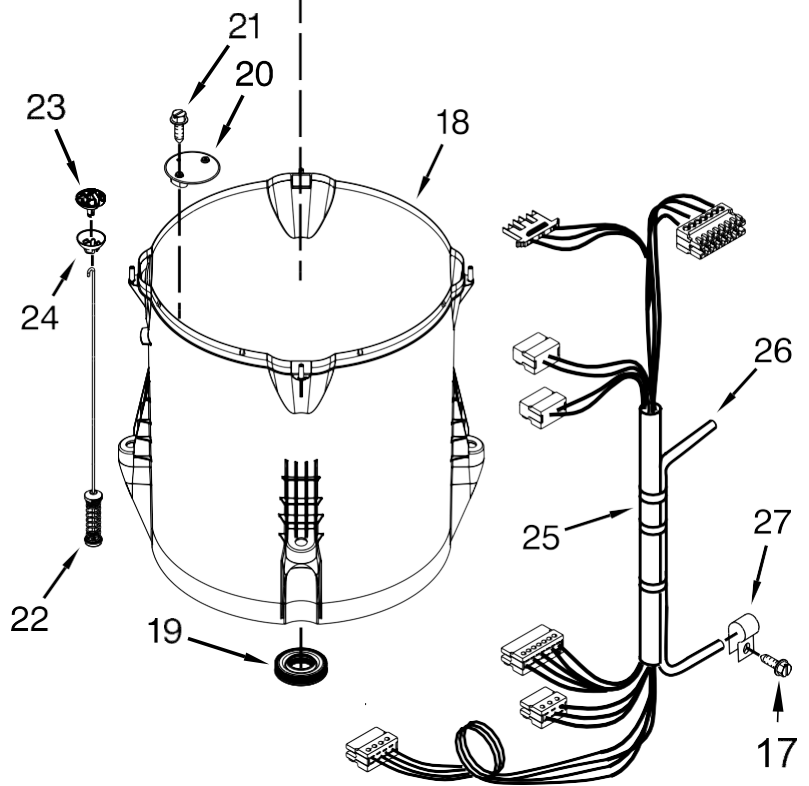

Lavadora Whirlpool 7MMVWC355DW0

Lavadora Whirlpool 7MMVWC355DW0

<u>Illus. No.</u>	<u>Part No.</u>	<u>Description</u>
1	8580006	Dispenser, Fabric Softener
2	3354733	Cap, Barrier
3	W10072840	Seal, Inner Cap
4	W10003790	Screw and Washer
5	3949550	Washer
6	8578210	Agitator (Complete)
7	8537434	Cam, Driven
8	3366877	Dog, Agitator Clutch
9	8055141	Bearing, Cam
10	8054468	Mover, Clothes
11	8055228	Spacer, Thrust
12	8578209	Agitator, Complete Assembly

<u>Illus. No.</u>	<u>Part No.</u>	<u>Description</u>
13	W10531289	Ring, Tub
14	21366	Nut, Spanner
15	W10554251	Basket Assembly
16	389140	Block, Basket Drive
17	8533943	Screw
18	W10238320	Tub (Includes Tub Seal)
19	W10006371	Seal, Tub
20	W10215093	Filter, Drain Pump
21	8533928	Screw (Stainless)
22	W10780045	Damper Assembly, Tub Suspension (Set Of 4)

<u>Illus. No.</u>	<u>Part No.</u>	<u>Description</u>
23	W10560146	Ball, Suspension (Set of 4 - Includes Suspension Bushings)
24	W10256551	Bushing - Upper Suspension (Set of 4 - Includes Suspension Balls)
25	W10619535	Harness, Lower
26	8572540	Hose Pressure Switch
27	W10005430	Clamp, Cable
28	8533540	Retainer, Spring
29	8055140	Spring, Compression