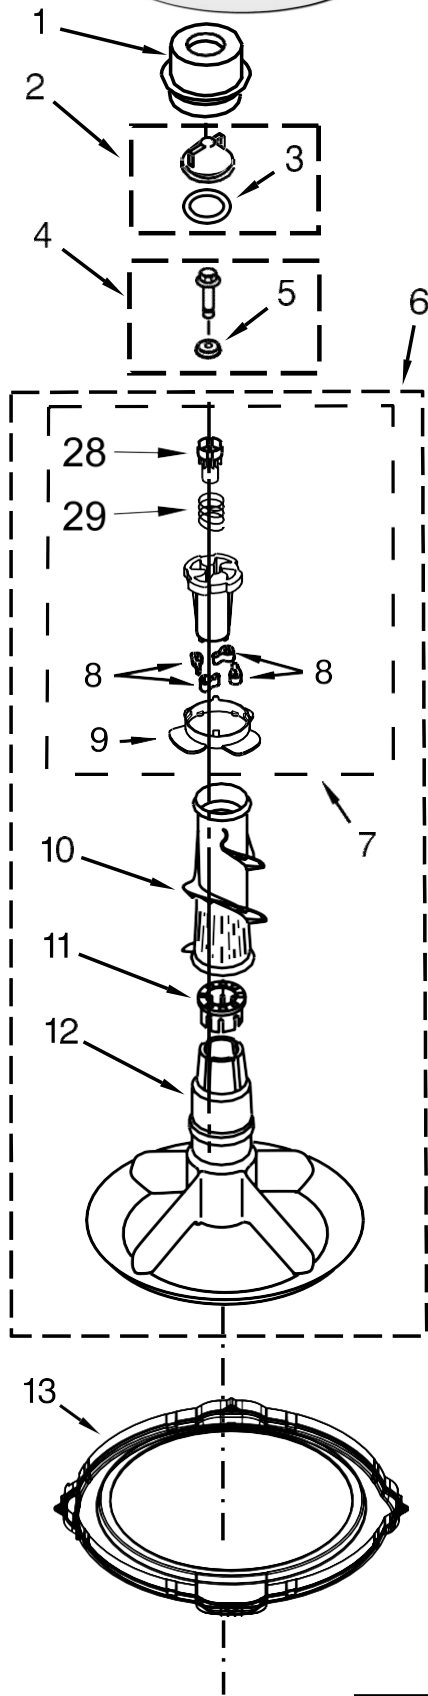

Lavadora Whirlpool 7MMVWC355DW0

Lavadora Whirlpool 7MMVWC355DW0

<u>Illus. No.</u>	<u>Part No.</u>	<u>Description</u>
1	8580006	Dispenser, Fabric Softener
2	3354733	Cap, Barrier
3	W10072840	Seal, Inner Cap
4	W10003790	Screw and Washer
5	3949550	Washer
6	8578210	Agitator (Complete)
7	8537434	Cam, Driven
8	3366877	Dog, Agitator Clutch
9	8055141	Bearing, Cam
10	8054468	Mover, Clothes
11	8055228	Spacer, Thrust
12	8578209	Agitator, Complete Assembly

<u>Illus. No.</u>	<u>Part No.</u>	<u>Description</u>
13	W10531289	Ring, Tub
14	21366	Nut, Spanner
15	W10554251	Basket Assembly
16	389140	Block, Basket Drive
17	8533943	Screw
18	W10238320	Tub (Includes Tub Seal)
19	W10006371	Seal, Tub
20	W10215093	Filter, Drain Pump
21	8533928	Screw (Stainless)
22	W10780045	Damper Assembly, Tub Suspension (Set Of 4)

<u>Illus. No.</u>	<u>Part No.</u>	<u>Description</u>
23	W10560146	Ball, Suspension (Set of 4 - Includes Suspension Bushings)
24	W10256551	Bushing - Upper Suspension (Set of 4 - Includes Suspension Balls)
25	W10619535	Harness, Lower
26	8572540	Hose Pressure Switch
27	W10005430	Clamp, Cable
28	8533540	Retainer, Spring
29	8055140	Spring, Compression