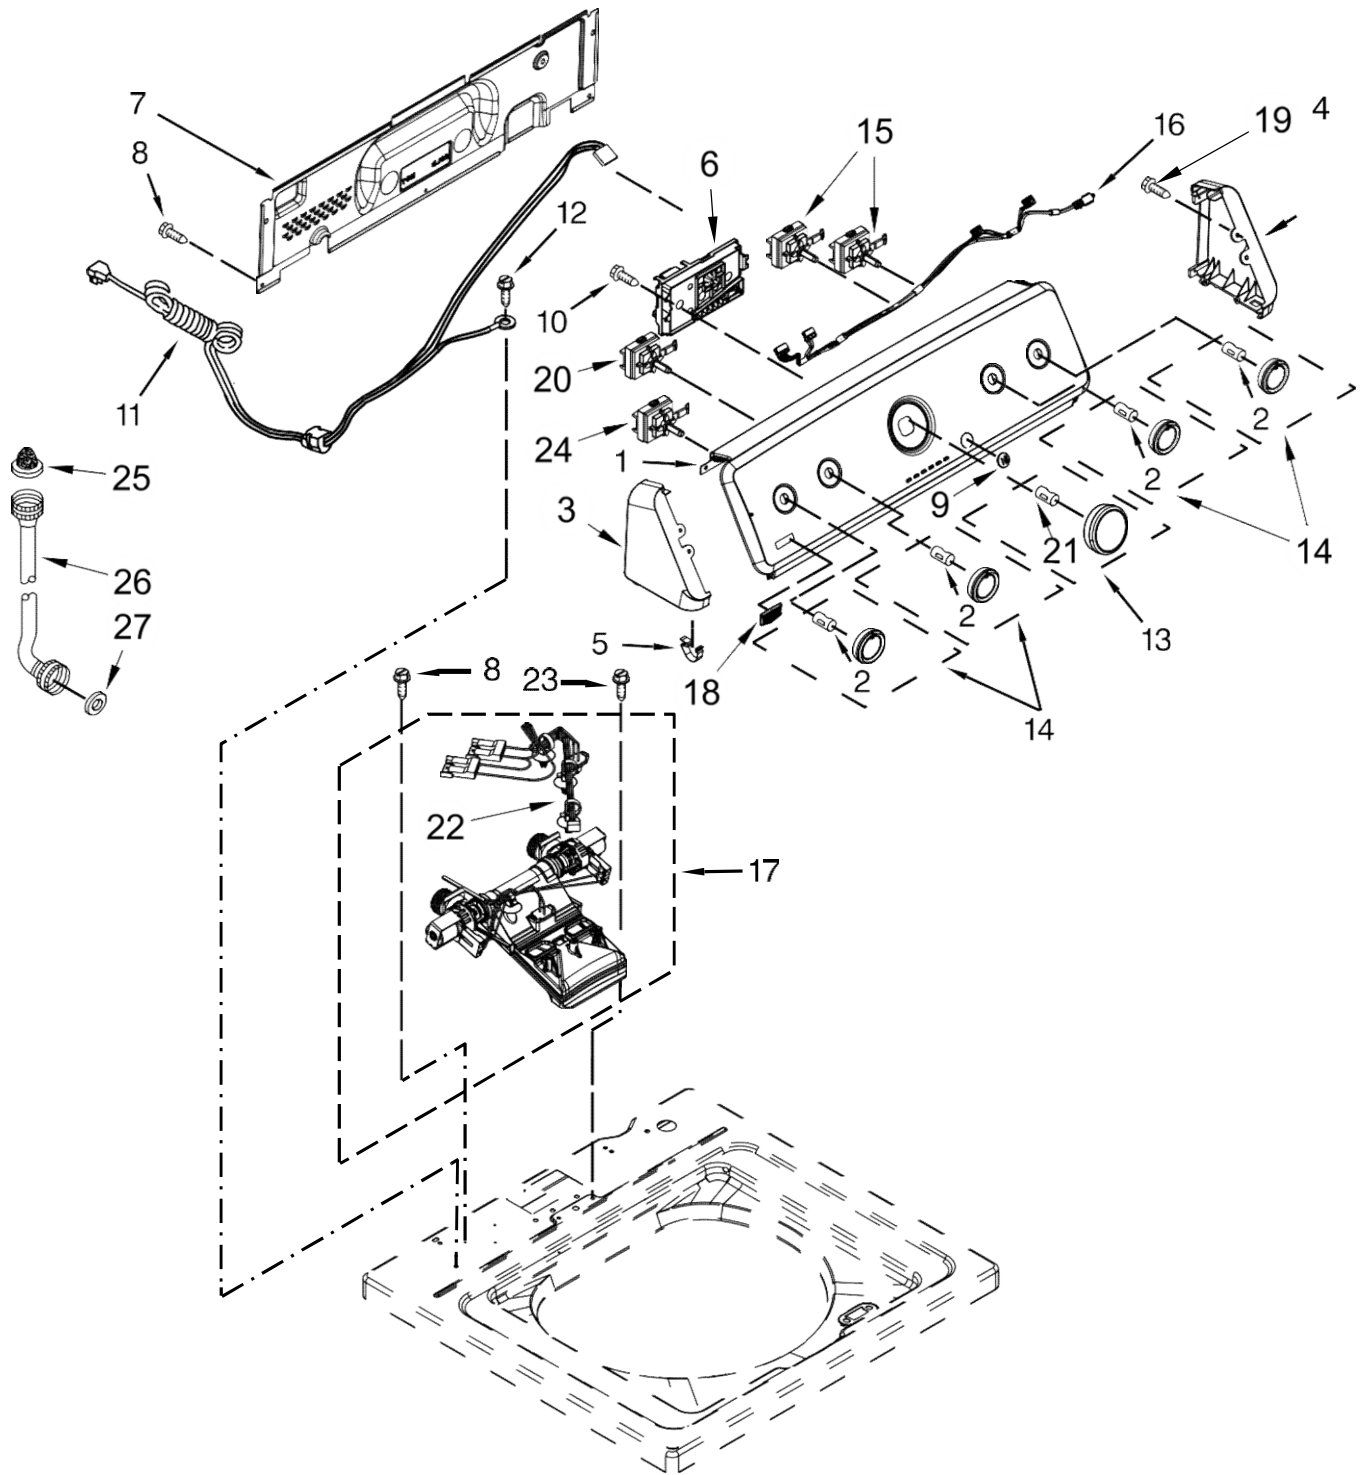

Lavadora Whirlpool 7MMVWC355DW0

<u>Illus.</u> <u>No.</u>	<u>Part No.</u>	<u>Description</u>
1	Literature Parts W10658021 Energy Guide W10658636 Installation Instructions W10655230 Owners Manual W10468340 Tech Sheet	
2	Top W10354405 White	
3	Lid and Bumper Assembly W10354410 White	
4	9724509 Bumper, Lid	
5	9740848 Screw	
6	91770 Hinge, Lid (Left) W10202542 Hinge, Lid (Right)	
7	W10119872 Screw	

<u>Illus.</u> <u>No.</u>	<u>Part No.</u>	<u>Description</u>
20	1157158 Screw	
21	W10354402 Spring Assembly	
22	W10397994 Foot, Leveling	
23	W10339879 Tie, Cable	
24	W10142728 Screw	
25	W10676061 Cover, Harness	
26	3400076 Screw	
27	W10221546 Hose, Outer Drain Assembly	
28	W10280024 U-Bend, Drain Hose	
29	356138 Clamp, Hose	
30	3350828 Clip, Cylinder Retainer	

Lavadora Whirlpool 7MMVWC355DW0

<u>Illus. No.</u>	<u>Part No. Description</u>
1	W10643290 Panel, Console
2	8536939 Clip, Spring
3	End Cap (Left) W10193824 White
4	End Cap (Right) W10193821 White
5	8312709 Clip, Console
6	W10658745 Control Unit Assembly, Machine and Motor
7	W10461159 Panel, Console Rear Cover
8	1157158 Screw
9	W10584360 Push Button, Start
10	90767 Screw

<u>Illus. No.</u>	<u>Part No. Description</u>
11	W10525194 Cord, Power
12	3400076 Screw
13	Assembly, Timer Knob
	W10558463 Grey
14	Assembly, Control Knob
	W10562155 Grey
15	W10285511 Switch, Rotary Encoder (2 Position)
16	W10579238 Harness, Upper
17	W10472844 Inlet Assembly, Water
18	W10199708 Badge
19	359625 Screw