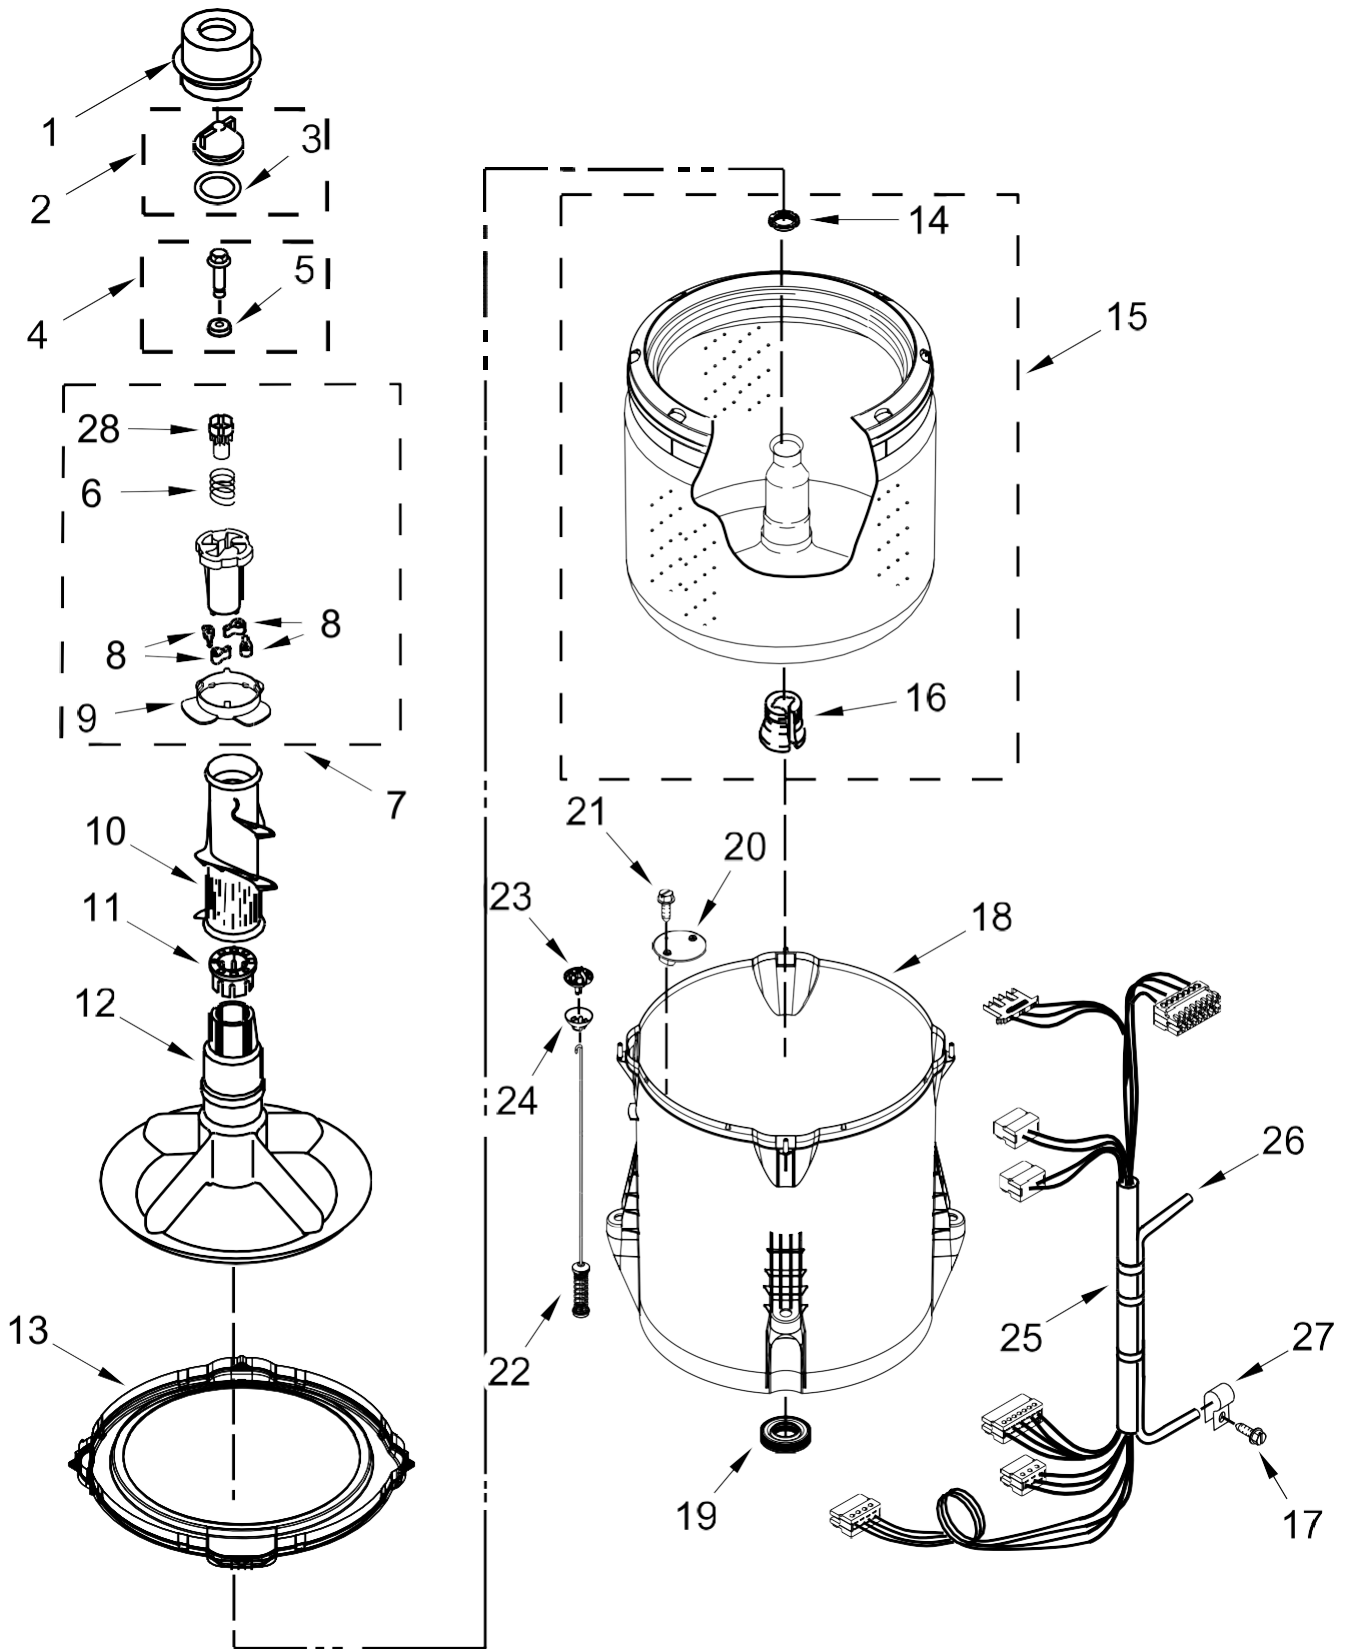

Lavadora Maytag 7MMVWC355DW1

<u>Illus. No.</u>	<u>Part No.</u>	<u>Description</u>
1	8580006	Dispenser, Fabric Softener
2	3354733	Cap, Barrier
3	W10072840	Seal, Inner Cap
4	W10003790	Screw and Washer
5	3949550	Washer
6	3946997	Spring, Compression
7	8537434	Cam, Driven
8	3366877	Dog, Agitator Clutch
9	8055141	Bearing, Cam
10	8054468	Mover, Clothes
11	8055228	Spacer, Thrust
12	8578209	Agitator, Complete Assembly

<u>Illus. No.</u>	<u>Part No.</u>	<u>Description</u>
13	W10531289	Ring, Tub
14	21366	Nut, Spanner
15	W10554251	Basket Assembly
16	389140	Block, Basket Drive
17	8533943	Screw
18	W10238320	Tub (Includes Tub Seal)
19	W10006371	Seal, Tub
20	W10215093	Filter, Drain Pump
21	8533928	Screw
22	W10748955	Damper Assembly, Tub Suspension (Set Of 4)

<u>Illus. No.</u>	<u>Part No.</u>	<u>Description</u>
23	W10583768	Ball, Suspension (Set of 4 - Includes Suspension Bushings)
24	W10256551	Bushing - Upper Suspension (Set of 4 - Includes Suspension Balls)
25	W10610076	Harness, Lower (Includes Item 26)
26	8572540	Hose Pressure Switch
27	W10005430	Clamp, Cable
28	8533540	Retainer, Spring