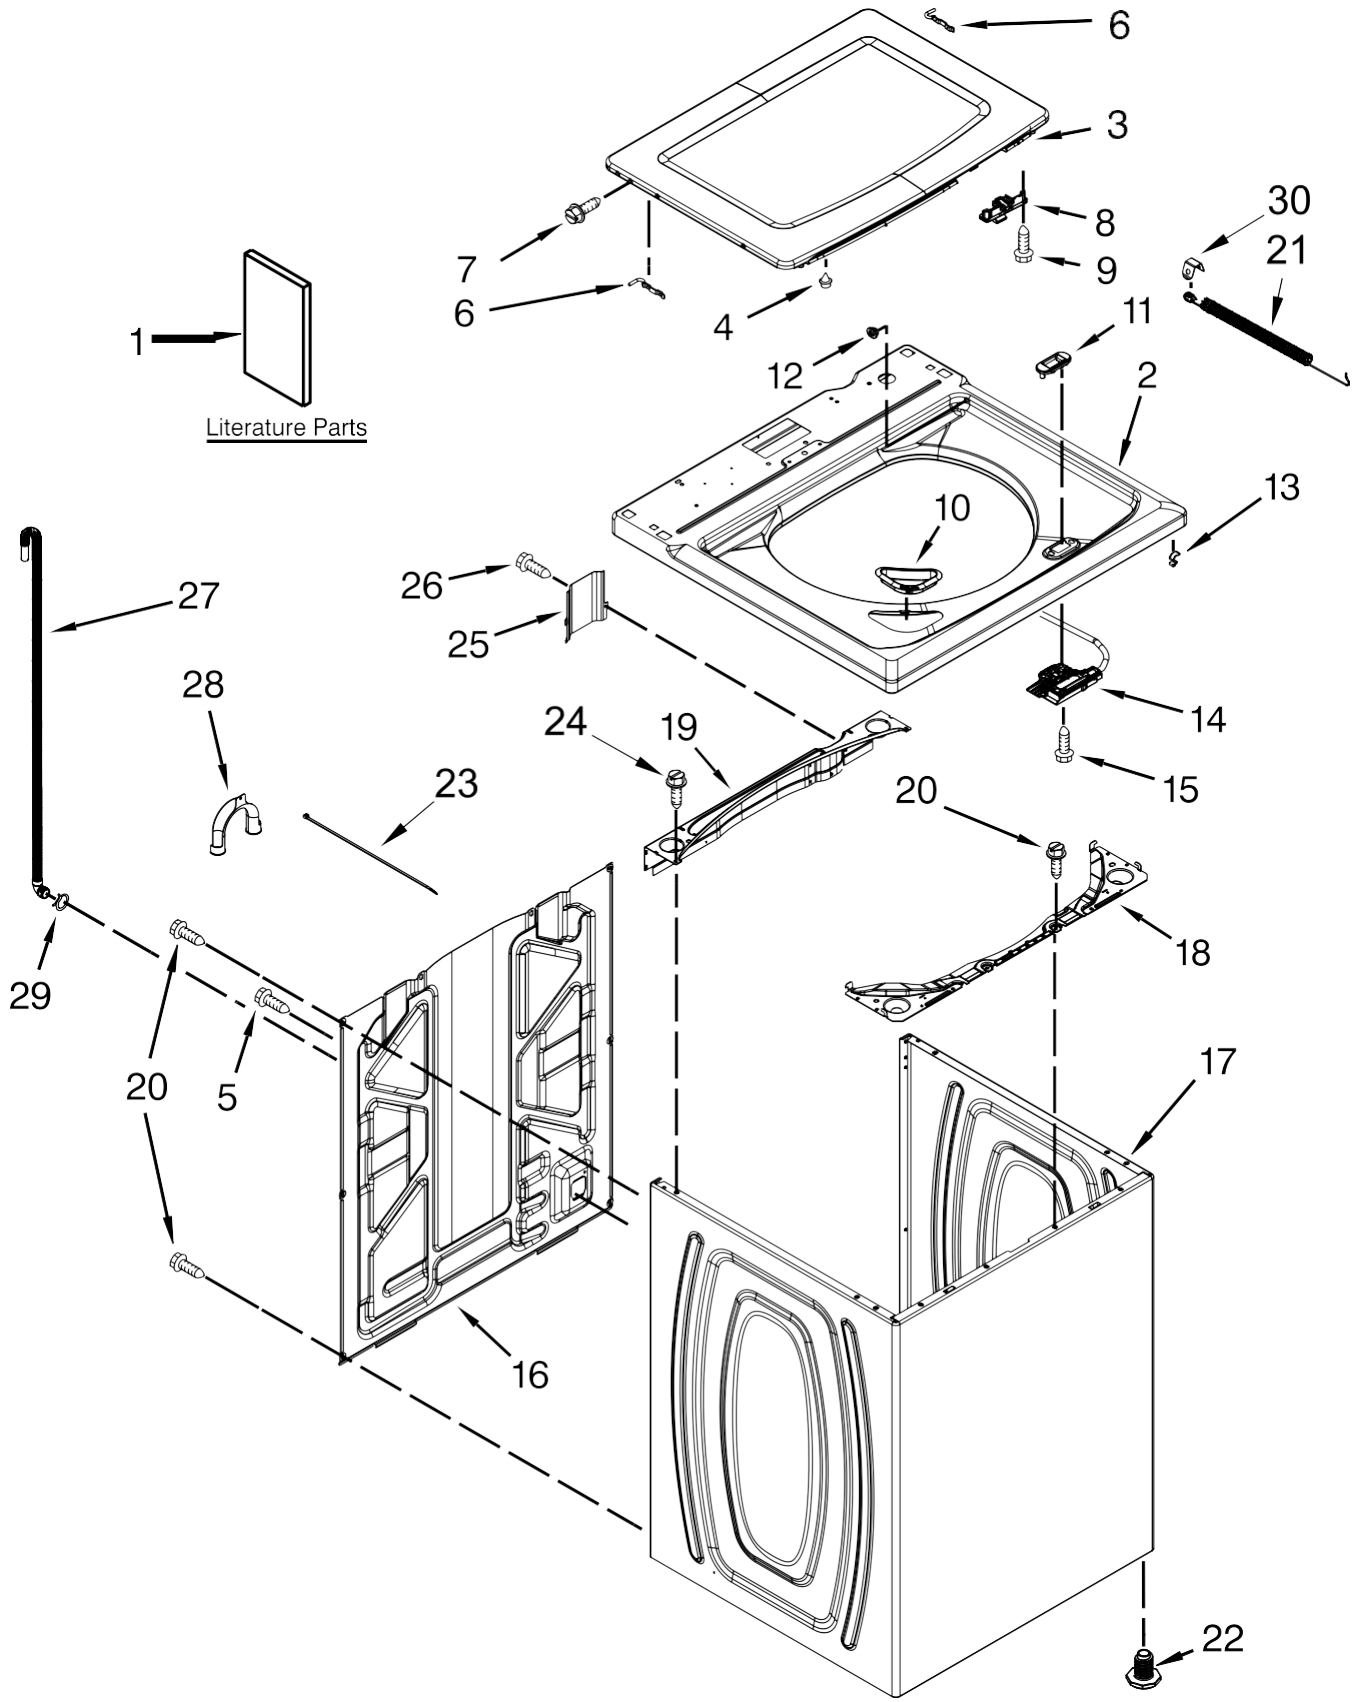

AUTOMATIC WASHER

MODELS:

7MMVWC355DW1 (White)

Lavadora Maytag 7MMVWC355DW1

Literature Parts

Lavadora Maytag 7MMVWC355DW1

<u>Illus. No.</u>	<u>Part No. Description</u>
1	Literature Parts W10658021 Energy Guide W10658636 Installation Instructions W10655230 Owners Manual W10468340 Tech Sheet
2	Top W10354405 White
3	Assembly, Lid and Bumper W10354410 White
4	9724509 Bumper, Lid
5	9740848 Screw
6	91770 Hinge, Lid (Left) W10202542 Hinge, Lid (Right)
7	W10119872 Screw

<u>Illus. No.</u>	<u>Part No. Description</u>
8	Strike, Lid Lock W10240513 White
9	W10273971 Screw
10	W10192089 Dispenser, Bleach
11	Bezel, Lid Lock W10392041 White
12	8319539 Bearing, Lid Hinge
13	90016 Clip, Harness
14	W10744659 Latch, Lid Lock Assembly
15	8281163 Screw (Stainless)
16	W10250884 Panel, Rear
17	Cabinet W10478060 White
18	W10215098 Brace, Cabinet Top - Front
19	W10512626 Brace, Cabinet Top - Rear

<u>Illus. No.</u>	<u>Part No. Description</u>
20	1157158 Screw
21	W10354402 Spring Assembly
22	W10397994 Foot, Leveling
23	W10339879 Tie, Cable
24	W10142728 Screw
25	W10676061 Cover, Harness
26	3400076 Screw
27	W10221546 Hose, Outer Drain Assembly
28	W10280024 U-Bend, Drain Hose
29	356138 Clamp, Hose
30	3350828 Clip, Cylinder Retainer

Lavadora Maytag 7MMVWC355DW1

<u>Illus.</u> <u>No.</u>	<u>Part No.</u>	<u>Description</u>
1	W10643290	Panel, Console
2	8536939	Clip, Spring
3		End Cap (Left)
	W10193824	White
4		End Cap (Right)
	W10193821	White
5	8312709	Clip, Console
6	W10723778	Control Unit Assembly, Machine and Motor
7	W10461159	Panel, Console Rear Cover
8	1157158	Screw
9	W10584360	Push Button, Start
10	90767	Screw