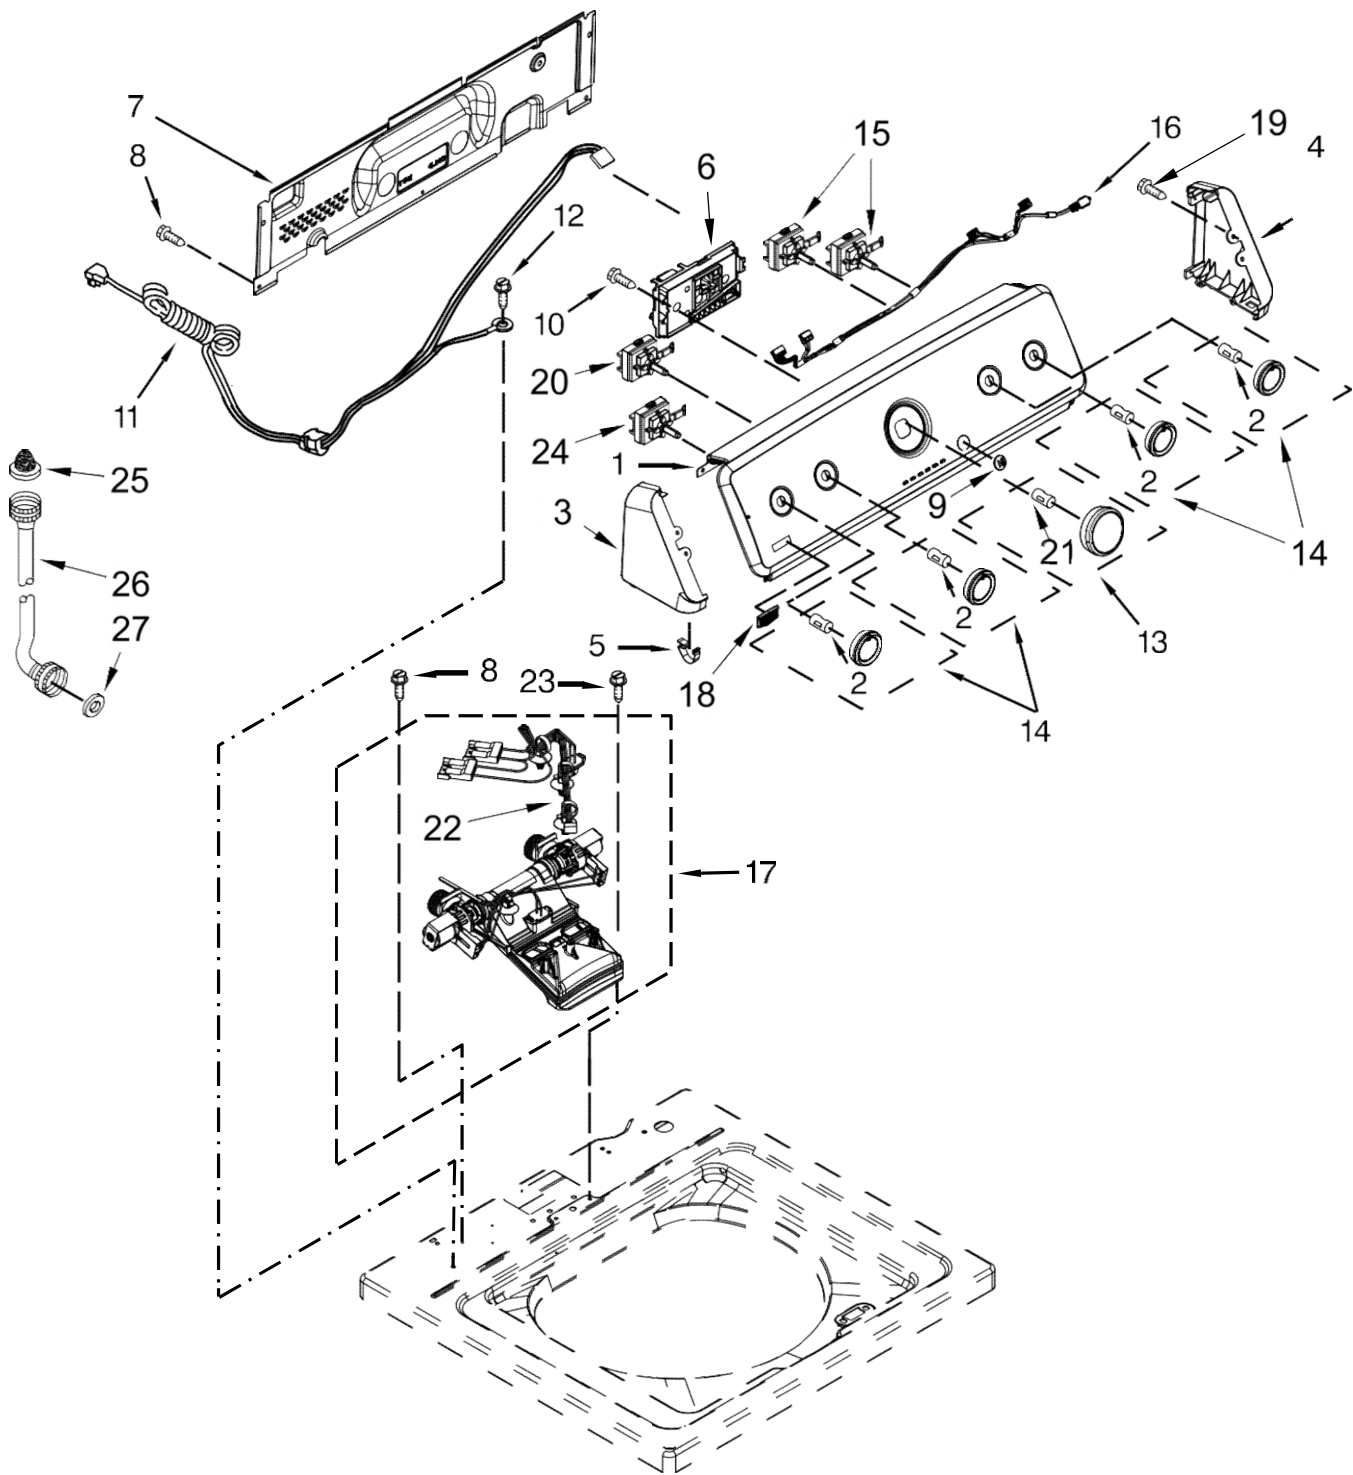

AUTOMATIC WASHER

MODELS:

7MMVWC355DW1 (White)

Lavadora Maytag 7MMVWC355DW1

Literature Parts

Lavadora Maytag 7MMVWC355DW1

<u>Illus. No.</u>	<u>Part No. Description</u>
1	Literature Parts W10658021 Energy Guide W10658636 Installation Instructions W10655230 Owners Manual W10468340 Tech Sheet
2	Top W10354405 White
3	Assembly, Lid and Bumper W10354410 White
4	9724509 Bumper, Lid
5	9740848 Screw
6	91770 Hinge, Lid (Left) W10202542 Hinge, Lid (Right)
7	W10119872 Screw

<u>Illus. No.</u>	<u>Part No. Description</u>
8	Strike, Lid Lock W10240513 White
9	W10273971 Screw
10	W10192089 Dispenser, Bleach
11	Bezel, Lid Lock W10392041 White
12	8319539 Bearing, Lid Hinge
13	90016 Clip, Harness
14	W10744659 Latch, Lid Lock Assembly
15	8281163 Screw (Stainless)
16	W10250884 Panel, Rear
17	Cabinet W10478060 White
18	W10215098 Brace, Cabinet Top - Front
19	W10512626 Brace, Cabinet Top - Rear

<u>Illus. No.</u>	<u>Part No. Description</u>
20	1157158 Screw
21	W10354402 Spring Assembly
22	W10397994 Foot, Leveling
23	W10339879 Tie, Cable
24	W10142728 Screw
25	W10676061 Cover, Harness
26	3400076 Screw
27	W10221546 Hose, Outer Drain Assembly
28	W10280024 U-Bend, Drain Hose
29	356138 Clamp, Hose
30	3350828 Clip, Cylinder Retainer

<u>Illus.</u> <u>No.</u>	<u>Part No.</u>	<u>Description</u>
11	W10525194	Cord, Power
12	3400076	Screw
13		Assembly, Timer Knob
	W10558463	Grey
14		Assembly, Control Knob
	W10562155	Grey
15	W10285511	Switch, Rotary Encoder (2 Position)
16	W10579238	Harness, Upper
17	W10683653	Inlet Assembly, Water
18	W10199708	Badge
19	359625	Screw