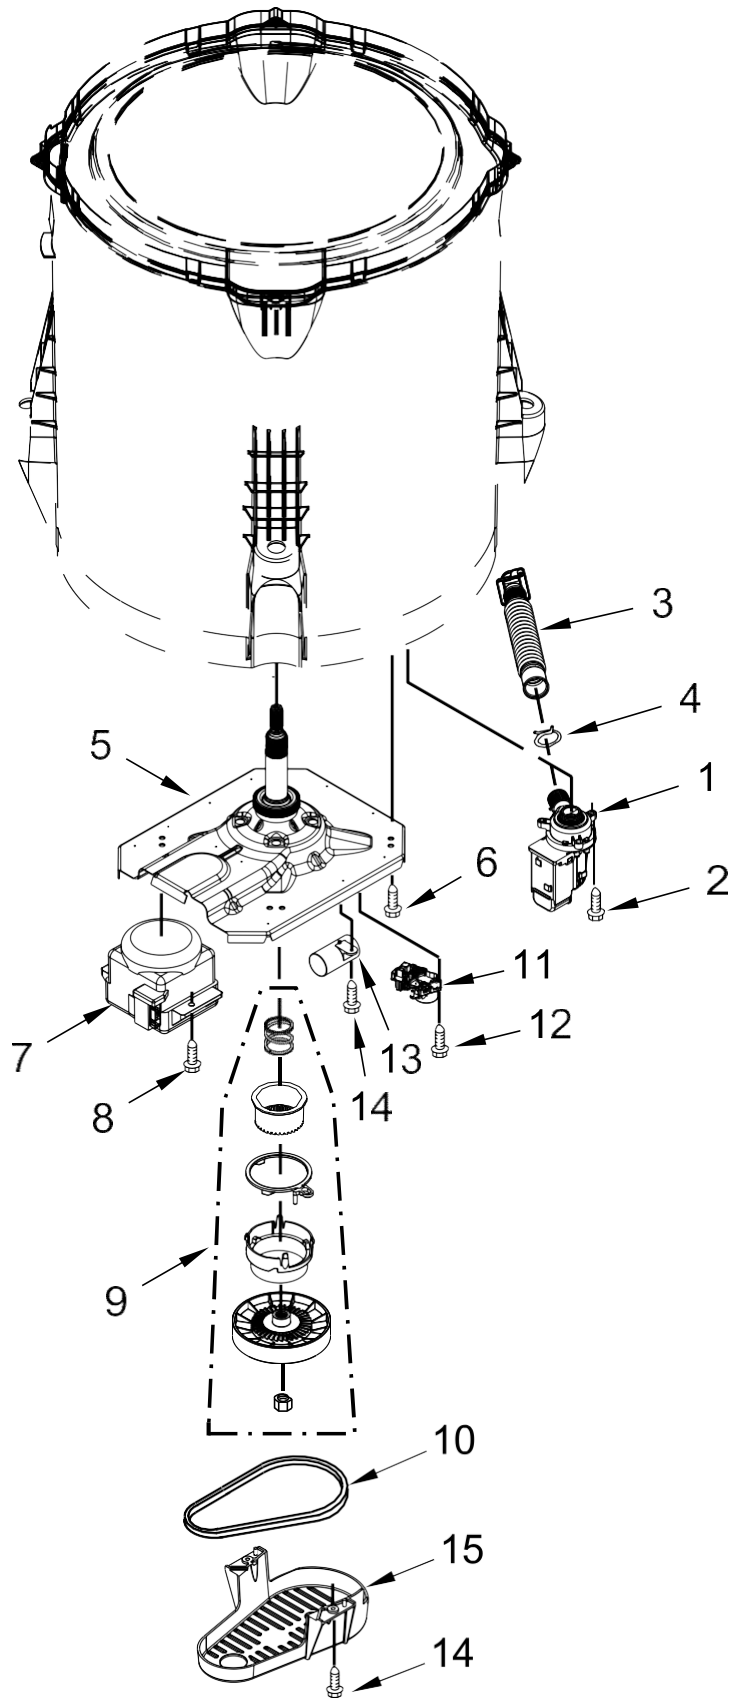

Lavadora Maytag 7MMVWC355DW1

<u>Illus.</u> <u>No.</u>	<u>Part No.</u>	<u>Description</u>
1	W10465543	Pump Assembly, Drain
2	W10004910	Screw
3	W10215091	Hose, Inner Drain Assembly
4	8317496	Clamp, Hose
5	W10473144	Gearcase Assembly
6	W10249633	Screw

<u>Illus.</u> <u>No.</u>	<u>Part No.</u>	<u>Description</u>
7	W10416653	Motor, Drive
8	W10094780	Screw
9	W10721967	Splutch Kit (60Hz)
10	W10006384	Belt, Drive
11	W10597177	Actuator, Shift
12	9741052	Screw
13	W10625045	Capacitor, Motor Run

<u>Illus.</u> <u>No.</u>	<u>Part No.</u>	<u>Description</u>
14	357640	Screw
15	W10427633	Shield, Pulley Cover