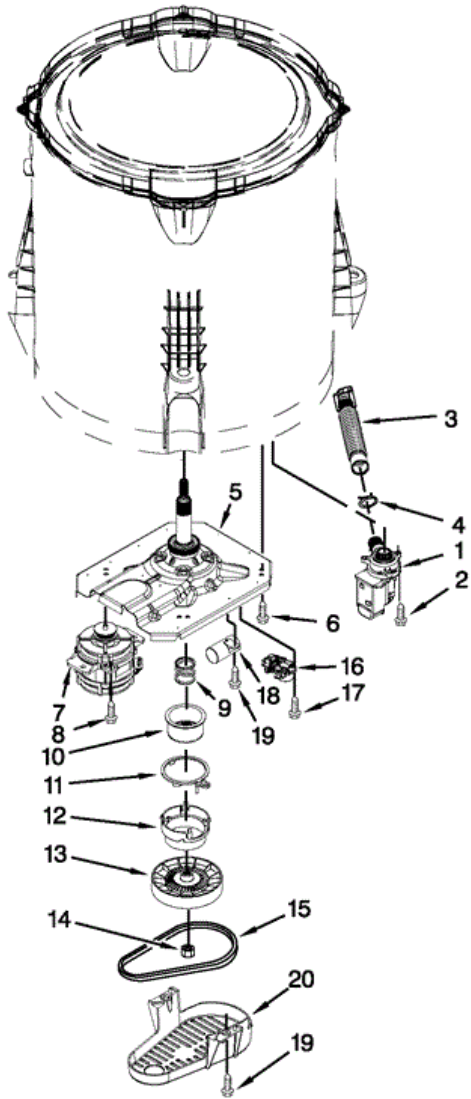

7MMVWC410AW0 TRANSMISION