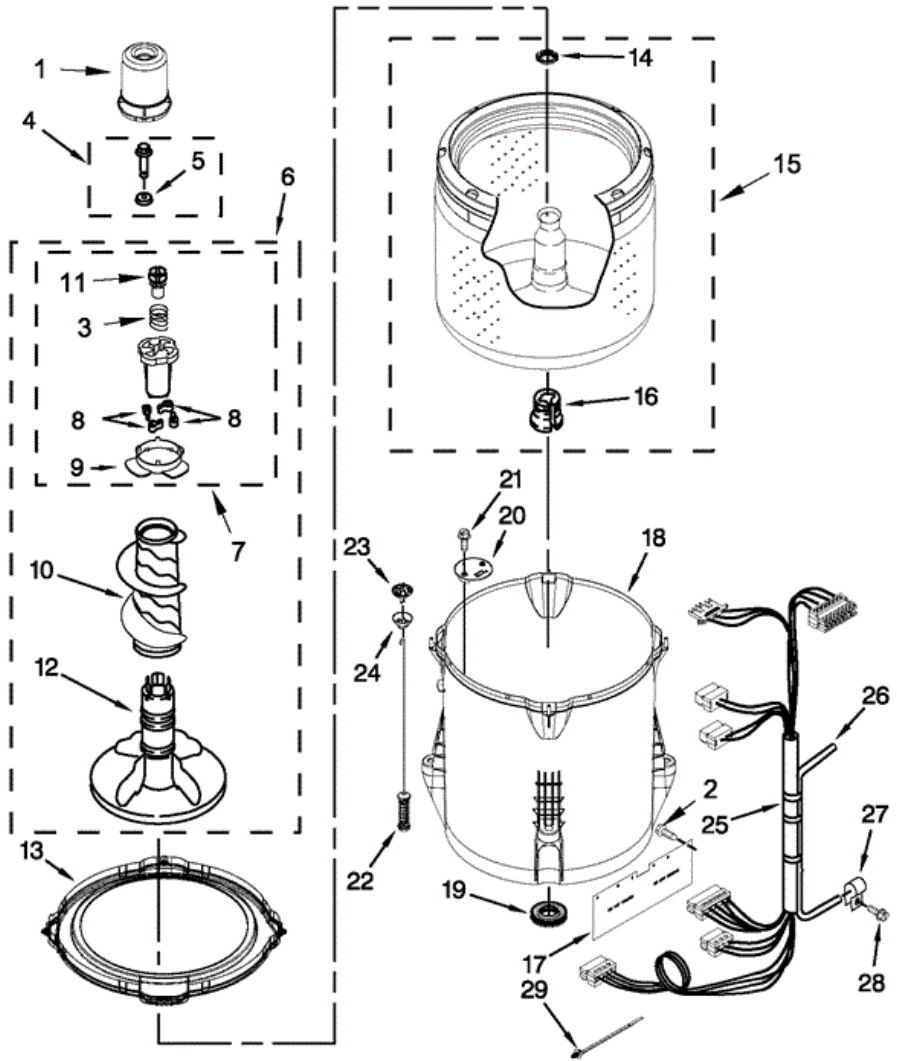

Distribuidor Autorizado

SurteRápido.com

Venta de Refacciones
Electrodomesticas

7MMVWC410AW0 TABLERO

7MMVWC410AW0 TABLERO

1	W10508711	PANEL, CONSOLE
2	8536939	CLIP, SPRING
3	W10251358	END CAP (LEFT) (WHITE)
4	W10251355	END CAP (RIGHT) (WHITE)
5	8312709	CLIP, CONSOLE
6	W10513744	CONTROL UNIT ASSEMBLY, MACHINE & MOTOR
7	W10461159	PANEL, CONSOLE REAR COVER
8	1157158	SCREW
9	W10285518	SWITCH, ROTARY ENCODER (5 POSITION)
10	90767	SCREW
11	W10276649	CORD, POWER
12	3400076	SCREW
13	W10327522	KNOB, TIMER
14	W10327523	KNOB, CONTROL
15	W10285511	SWITCH, ROTARY ENCODER (2 POSITION)
16	W10291176	HARNESS, UPPER
17	W10472844	INLET ASSEMBLY, WATER
18	W10423127	HARNESS, VALVE
19	8281163	SCREW
20	3400818	SCREW
21	3400073	SCREW
22	W10199708	BADGE
23	W10251309	PUSHBUTTON, START

7MMVWC410AW0 TINAS

7MMVWC410AW0 TINAS

1	8528278	DISPENSER, FABRIC SOFTENER
2	W10429200	RETAINER, PUSH IN
3	3946997	SPRING, COMPRESSION
4	W10003790	SCREW & WASHER
5	3949550	WASHER
6	8538246	AGITATOR (COMPLETE)
7	8537433	CAM, DRIVEN
8	3366877	DOG, AGITATOR CLUTCH
9	8055141	BEARING, CAM
10	3946996	AUGER, AGITATOR
11	8533540	RETAINER, SPRING
12	3947517	AGITATOR ASSEMBLY
13	W10215108	RING, TUB
14	21366	NUT, SPANNER
15	W10358261	BASKET ASSEMBLY
16	389140	BLOCK, BASKET DRIVE
17	W10339098	SHIELD, SPLASH
18	W10238320	TUB (INCLUDES TUB SEAL)
19	W10006371	SEAL, TUB
20	W10215093	FILTER, DRAIN PUMP
21	8533928	SCREW
22	W10110313	DAMPER ASSY, TUB SUSPENSION (23 & 24)
23	W10405423	BALL (SET OF 4 - INCLUDES SUSPENSION BUSHINGS)
24	W10256551	BUSHING - UPPER (INCL. SUSPENSION BALLS)
25	W10454996	HARNESS, LOWER
26	W10431037	HOSE, PRESSURE SWITCH
27	W10005430	CLAMP, CABLE
28	8533943	SCREW
29	W10298887	CABLE TIE