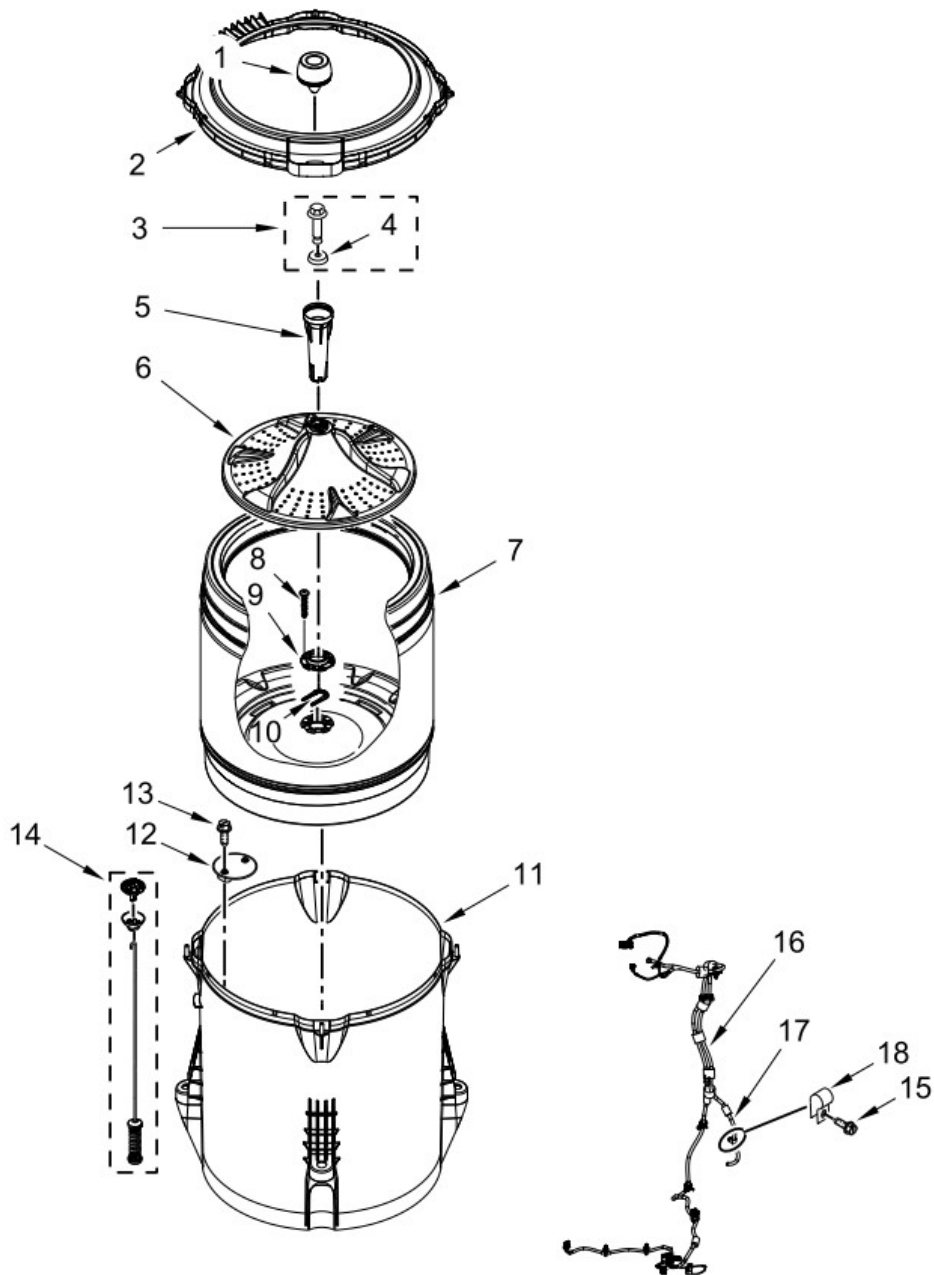

Distribuidor Autorizado

SurteRápido.com

Venta de Refacciones
Electrodomesticas

Lavadora Maytag 7MMVWC416FW

Distribuidor Autorizado

SurteRápido.com

Venta de Refacciones
Electrodomesticas

Lavadora Maytag 7MMVWC416FW

BASKET AND TUB PARTS

<u>Illus.</u> <u>No.</u>	<u>Part No.</u>	<u>Description</u>	<u>Illus.</u> <u>No.</u>	<u>Part No.</u>	<u>Description</u>	<u>Illus.</u> <u>No.</u>	<u>Part No.</u>	<u>Description</u>
1	W10863013	Dispenser, Fabric Softener	9	W10396887	Hub - Driven, Basket	15	8533943	Screw
2	W10556325	Tub Ring	10	W10402178	Retainer, Drive Block	16	W10736241	Harness, Lower
3	W10003790	Screw and Washer	11	W10238301	Tub	17	W10236981	Hose, Pressure Switch
4	3949550	Washer	12	W10215093	Filter, Drain Pump	18	W10005430	Clamp, Cable
5	W10680220	Barrel, Agitator	13	8533928	Screw			
6	W10680217	Impeller (Washplate)	14	W10821954	Damper Assembly, Tub Suspension (Set Of 4-Includes Suspension Bushings and Suspension Balls)			
7	W10521298	Basket Assembly						
8	8533953	Screw