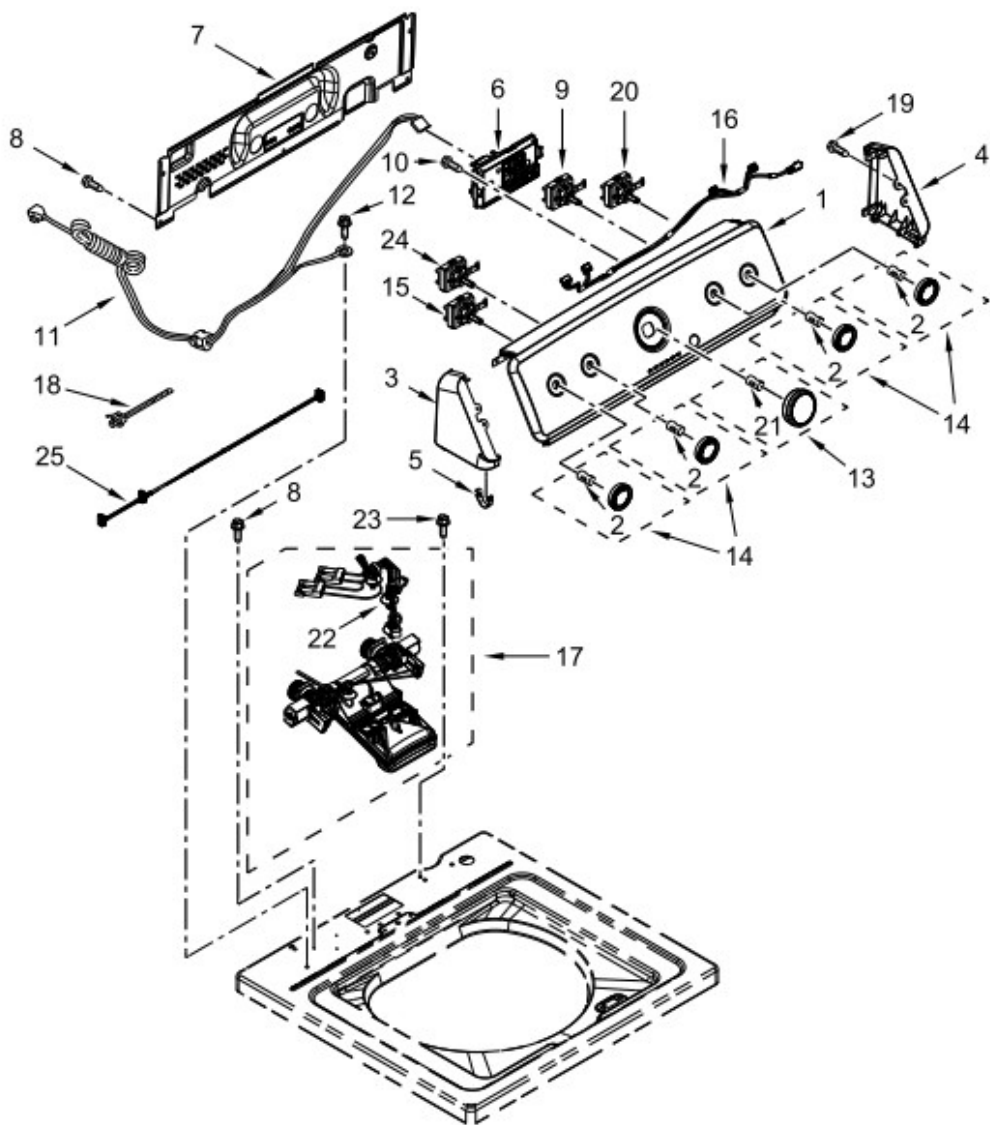

Distribuidor Autorizado

SurteRápido.com

Venta de Refacciones
Electrodomesticas

Lavadora Maytag 7MMVWC416FW

Distribuidor Autorizado

SurteRápido.com

Venta de Refacciones
Electrodomesticas

Lavadora Maytag 7MMVWC416FW

CONTROLS AND WATER INLET PARTS

<u>Illus.</u> <u>No.</u>	<u>Part No.</u>	<u>Description</u>	<u>Illus.</u> <u>No.</u>	<u>Part No.</u>	<u>Description</u>	<u>Illus.</u> <u>No.</u>	<u>Part No.</u>	<u>Description</u>
1	W11116073	Panel, Console	10	90767	Screw	19	359625	Screw
2	8536939	Clip, Spring	11	W10737739	Cord, Power	20	W10285511	Switch, Rotary Encoder (2 Position)
3		End Cap (Left)	12	3400076	Screw	21	688805	Clip, Spring
	W10193824	White	13		Assembly, Timer Knob	22	W10868094	Harness, Valve
4		End Cap (Right)		W10558463	Grey	23	W10213953	Screw
	W10193821	White	14		Assembly, Control Knob	24	W10285518	Switch, Rotary Encoder (5 Position)
5	8312709	Clip, Console		W10562155	Grey	25	W10694669	Harness, Jumper
6	W11184148	Control Unit Assembly, Machine and Motor	15	W10285517	Switch, Rotary Encoder (3 Position)			
7	W10461159	Panel, Console Rear Cover	16	W10694685	Harness, Upper			
8	1157158	Screw	17	W10869801	Inlet Assembly, Water			
9	W10285512	Switch, Rotary Encoder (4 Position)	18	W10339680	Cable Tie