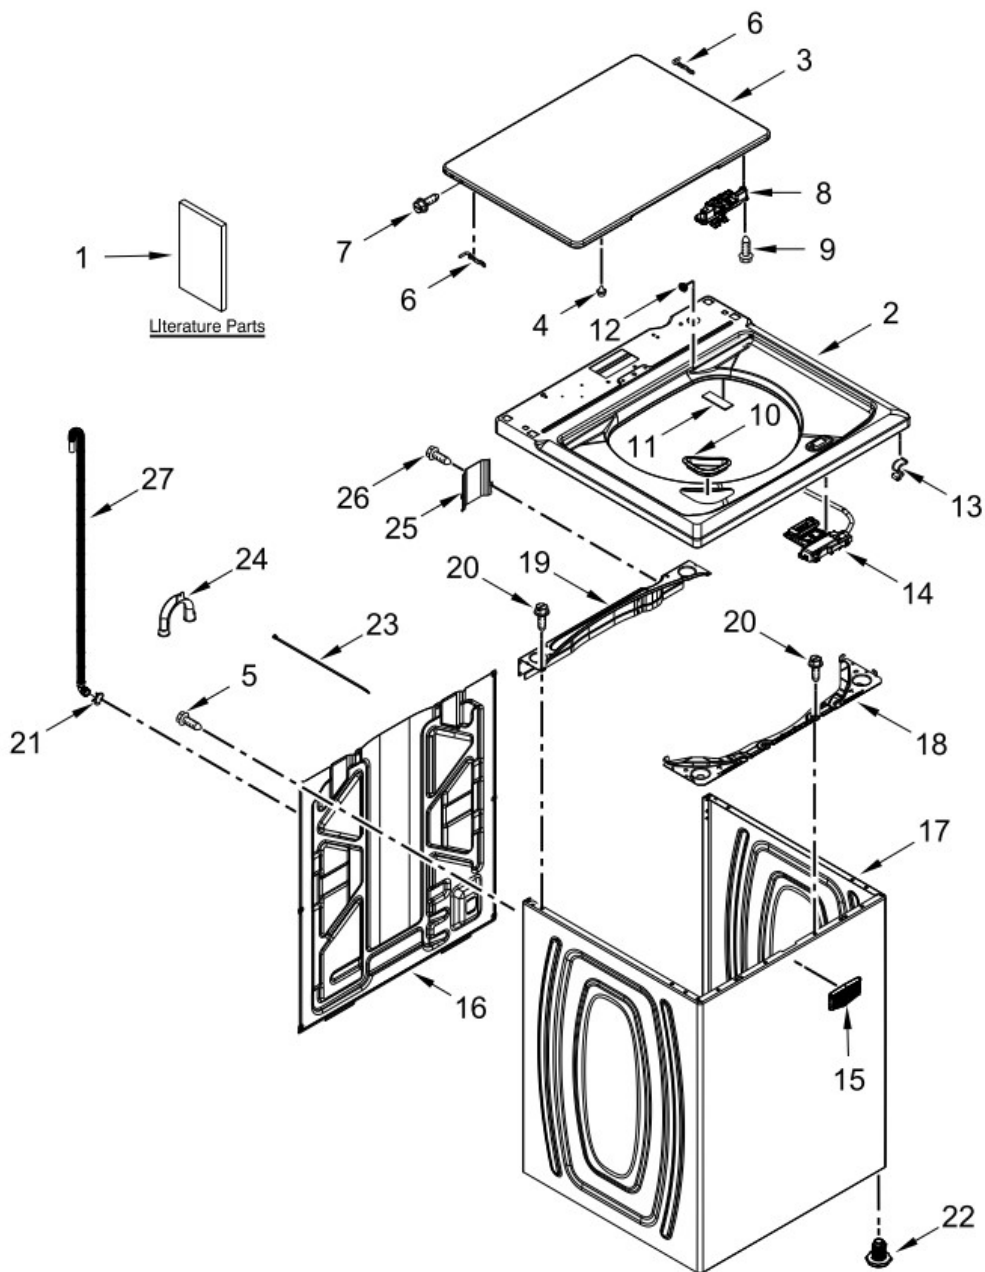

Distribuidor Autorizado

SurteRápido.com

Venta de Refacciones
Electrodomesticas

Lavadora Maytag 7MMVWC416FW