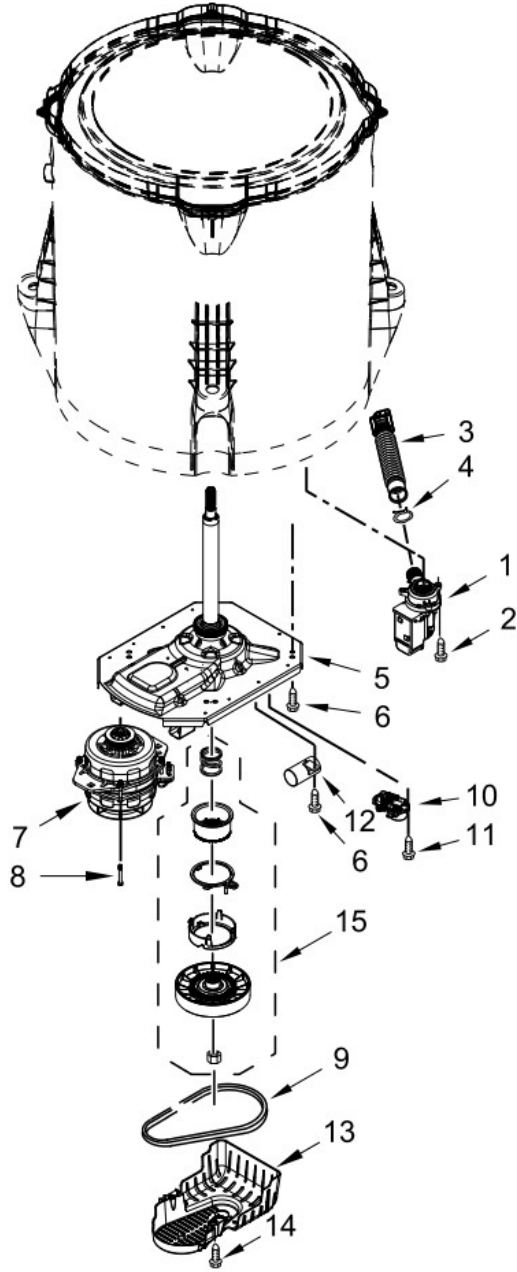

Distribuidor Autorizado

SurteRápido.com

Venta de Refacciones
Electrodomesticas

Lavadora Maytag 7MMVWC416FW

Distribuidor Autorizado

SurteRápido.com

Venta de Refacciones
Electrodomesticas

Lavadora Maytag 7MMVWC416FW

GEARCASE, MOTOR AND PUMP PARTS

<u>Illus.</u> <u>No.</u>	<u>Part No.</u>	<u>Description</u>
1	W10775446	Pump Assembly, Drain
2	W10004910	Screw
3	W10763078	Hose, Inner Drain Assembly
4	8317496	Clamp, Hose
5	W10870912	Gearcase Assembly

<u>Illus.</u> <u>No.</u>	<u>Part No.</u>	<u>Description</u>
6	W10249633	Screw
7	W10677719	Motor, Drive
8	W10094780	Screw
9	W10808317	Belt, Drive
10	W10815026	Actuator- Shift
11	9741052	Screw

<u>Illus.</u> <u>No.</u>	<u>Part No.</u>	<u>Description</u>
12	W10866250	Capacitor, Motor Run
13	W10550173	Shield, Pulley Cover
14	357640	Screw
15	W10721967	Splutch Kit (60Hz)