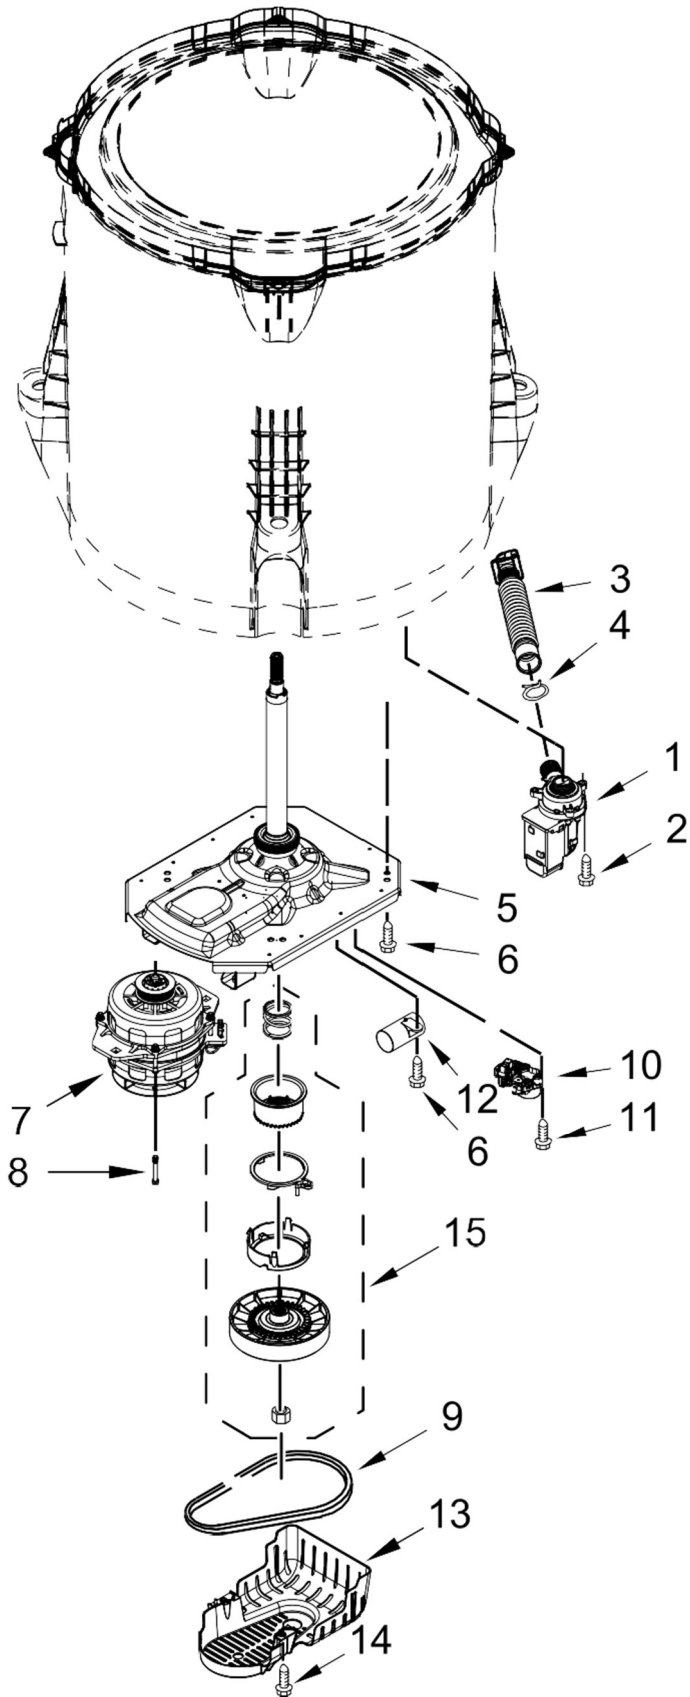

Lavadora Maytag 7MMVWC417FW0

<u>Illus. No.</u>	<u>Part No.</u>	<u>Description</u>
1	W10775446	Pump Assembly, Drain
2	W10004910	Screw
3	W10763078	Hose, Inner Drain Assembly
4	8317496	Clamp, Hose
5	W10870912	Gearcase Assembly

<u>Illus. No.</u>	<u>Part No.</u>	<u>Description</u>
6	W10249633	Screw
7	W10677719	Motor, Drive
8	W10094780	Screw
9	W10808317	Belt, Drive
10	W10815026	Actuator- Shift
11	9741052	Screw

<u>Illus. No.</u>	<u>Part No.</u>	<u>Description</u>
12	W10866250	Capacitor, Motor Run
13	W10550173	Shield, Pulley Cover
14	357640	Screw
15	W10721967	Splutch Kit (60Hz)