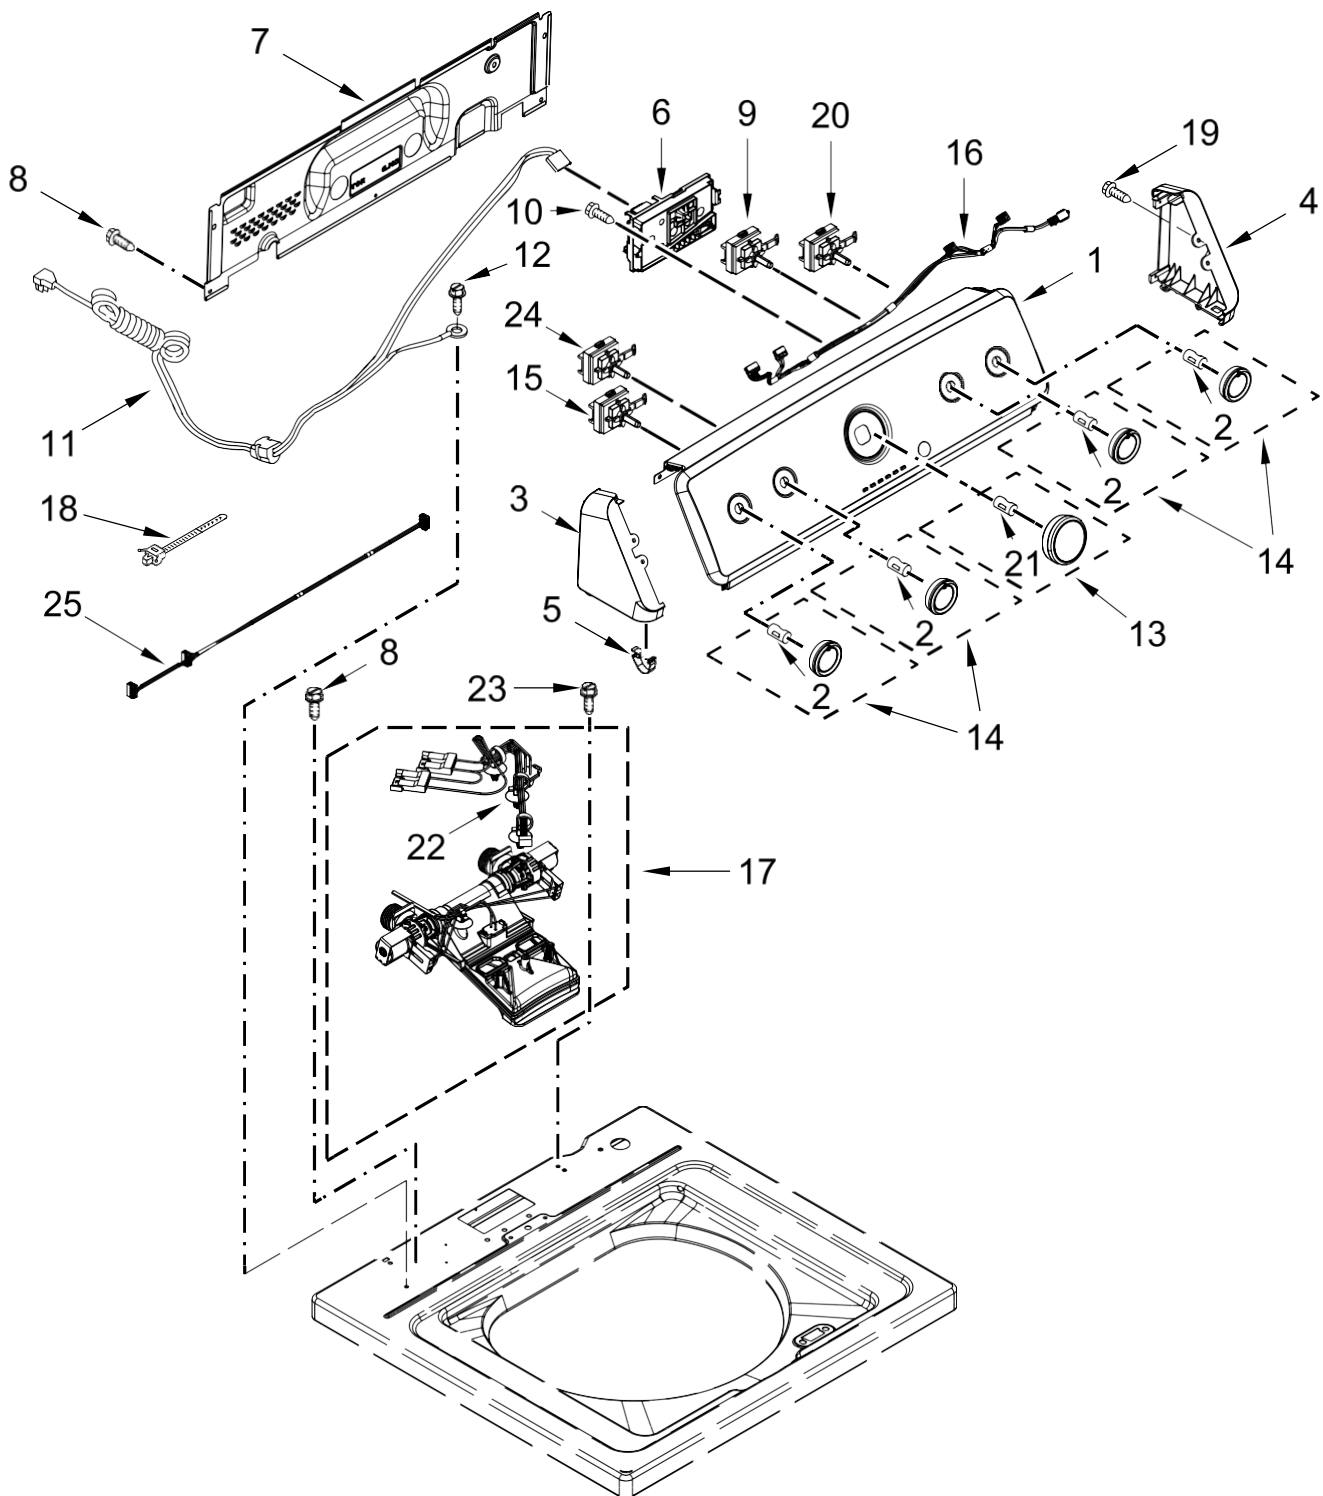

Lavadora Maytag 7MMVWC417FW0

Lavadora Maytag 7MMVWC417FW0

<u>Illus. No.</u>	<u>Part No.</u>	<u>Description</u>
1	W11116073	Panel, Console
2	8536939	Clip, Spring
3		End Cap (Left)
	W10193824	White
4		End Cap (Right)
	W10193821	White
5	8312709	Clip, Console
6	W11184148	Control Unit Assembly, Machine and Motor
7	W10461159	Panel, Console Rear Cover
8	1157158	Screw
9	W10285512	Switch, Rotary Encoder (4 Position)

<u>Illus. No.</u>	<u>Part No.</u>	<u>Description</u>
10	90767	Screw
11	W10737739	Cord, Power
12	3400076	Screw
13		Assembly, Timer Knob
	W10558463	Grey
14		Assembly, Control Knob
	W10562155	Grey
15	W10285517	Switch, Rotary Encoder (3 Position)
16	W10694685	Harness, Upper
17	W11131852	Inlet Assembly, Water
18	W10339680	Cable Tie

<u>Illus. No.</u>	<u>Part No.</u>	<u>Description</u>
19	359625	Screw
20	W10285511	Switch, Rotary Encoder (2 Position)
21	688805	Clip, Spring
22	W10868094	Harness, Valve
23	W10213953	Screw
24	W10285518	Switch, Rotary Encoder (5 Position)
25	W10694669	Harness, Jumper