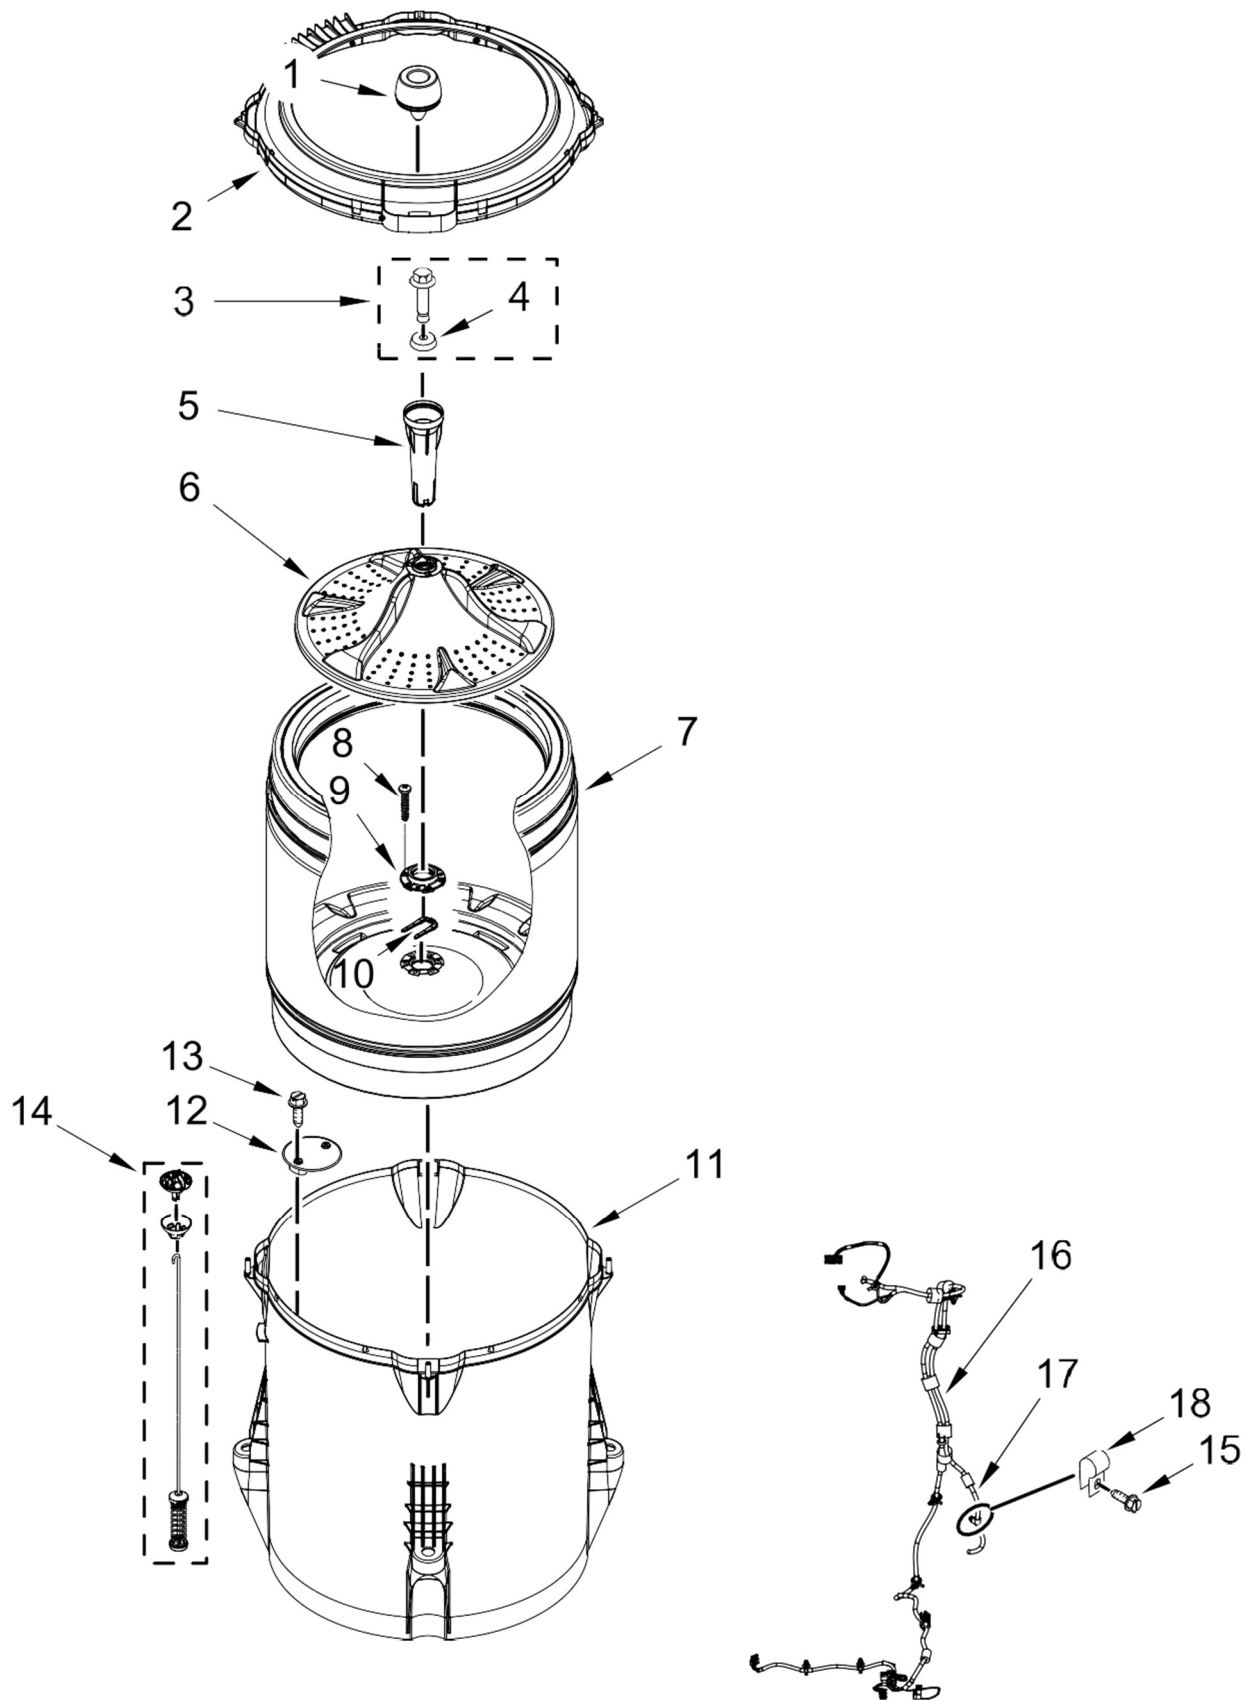

<u>Illus.</u> <u>No.</u>	<u>Part No.</u>	<u>Description</u>
17		Cabinet
	W10478060	White
18	W10215098	Brace, Cabinet Top - Front
19	W10512626	Brace, Cabinet Top - Rear
20	1157158	Screw
21	356138	Clamp, Hose
22	W11179235	Foot Assembly, Leveling
23	W10339879	Tie, Cable
24	W10280024	U-Bend, Drain Hose
25	W10676061	Cover, Harness
26	3400076	Screw

Lavadora Maytag 7MMVWC417FW0

Lavadora Maytag 7MMVWC417FW0

<u>Illus. No.</u>	<u>Part No.</u>	<u>Description</u>
1	W11116073	Panel, Console
2	8536939	Clip, Spring
3		End Cap (Left)
	W10193824	White
4		End Cap (Right)
	W10193821	White
5	8312709	Clip, Console
6	W11184148	Control Unit Assembly, Machine and Motor
7	W10461159	Panel, Console Rear Cover
8	1157158	Screw
9	W10285512	Switch, Rotary Encoder (4 Position)

<u>Illus. No.</u>	<u>Part No.</u>	<u>Description</u>
10	90767	Screw
11	W10737739	Cord, Power
12	3400076	Screw
13		Assembly, Timer Knob
	W10558463	Grey
14		Assembly, Control Knob
	W10562155	Grey
15	W10285517	Switch, Rotary Encoder (3 Position)
16	W10694685	Harness, Upper
17	W11131852	Inlet Assembly, Water
18	W10339680	Cable Tie

<u>Illus. No.</u>	<u>Part No.</u>	<u>Description</u>
19	359625	Screw
20	W10285511	Switch, Rotary Encoder (2 Position)
21	688805	Clip, Spring
22	W10868094	Harness, Valve
23	W10213953	Screw
24	W10285518	Switch, Rotary Encoder (5 Position)
25	W10694669	Harness, Jumper