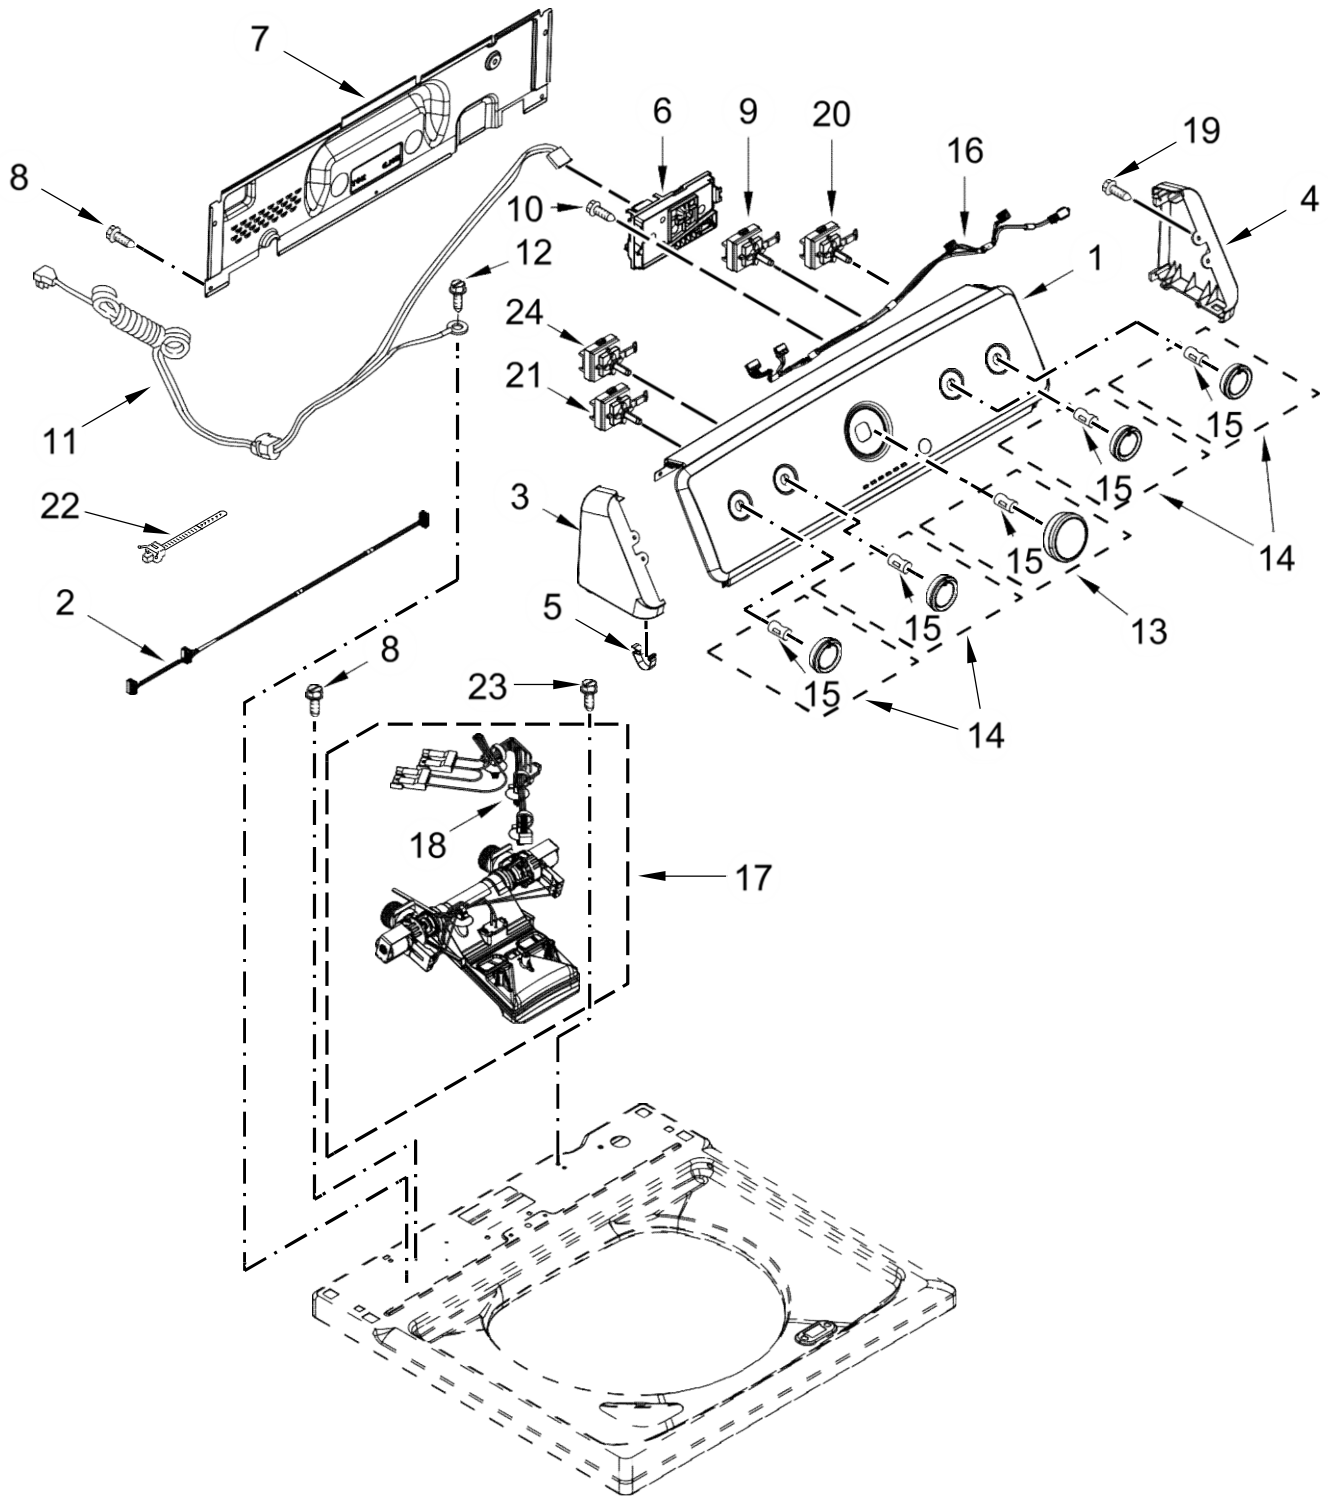

LAVADORA 7MMVWC465JW0

LAVADORA 7MMVWC465JW0

<u>Illus. No.</u>	<u>Part No.</u>	<u>Description</u>
1	W11322260	Panel, Console
2	W10694669	Harness, Jumper
3		End Cap (Left)
	W10193824	White
4		End Cap (Right)
	W10193821	White
5	8312709	Clip, Console
6	W11211484	Control Unit Assembly, Machine and Motor
7	W10461159	Panel, Console Rear Cover
8	W10660565	Screw

<u>Illus. No.</u>	<u>Part No.</u>	<u>Description</u>
9	W10285512	Switch, Rotary Encoder (4 Position)
10	90767	Screw
11	W10737739	Cord, Power
12	3400076	Screw
13		Assembly, Timer Knob
	W10558463	Grey
14		Assembly, Control Knob
	W10562155	Grey
15	688805	Clip, Spring
16	W10694685	Harness, Upper

<u>Illus. No.</u>	<u>Part No.</u>	<u>Description</u>
17	W11131852	Inlet Assembly, Water
18	W10868094	Harness, Valve
19	359625	Screw
20	W10285511	Switch, Rotary Encoder (2 Position)
21	W10285517	Switch, Rotary Encoder (3 Position)
22	W10339680	Cable Tie
23	W10213953	Screw
24	W10285518	Switch, Rotary Encoder (5 Position)