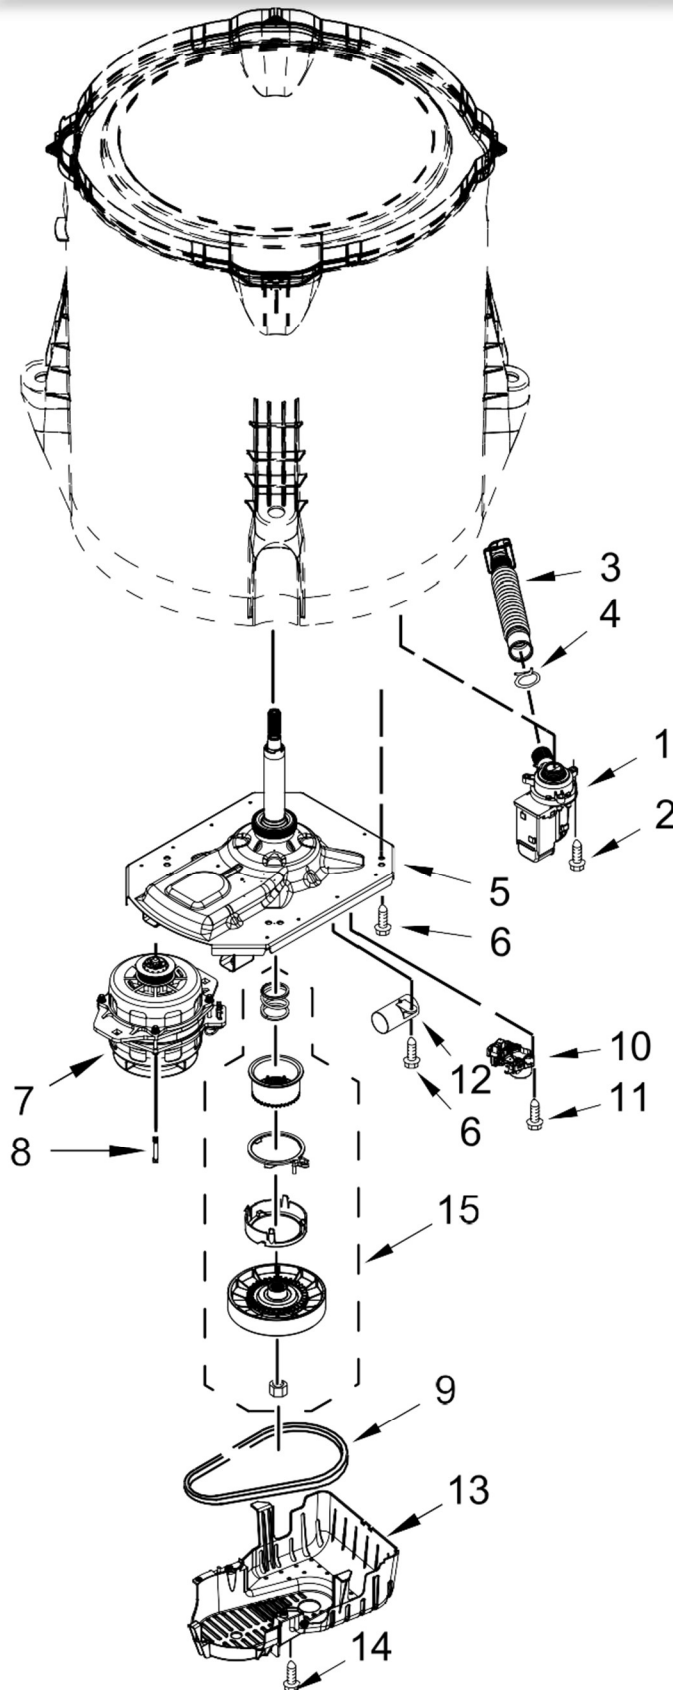

LAVADORA 7MMVWC465JW0

LAVADORA 7MMVWC465JW0

<u>Illus. No.</u>	<u>Part No.</u>	<u>Description</u>
1	W10775446	Pump Assembly, Drain
2	W10004910	Screw
3	W10763078	Hose, Inner Drain Assembly
4	8317496	Clamp, Hose
5	W10870912	Gearcase Assembly

<u>Illus. No.</u>	<u>Part No.</u>	<u>Description</u>
6	W10249633	Screw
7	W10677719	Motor, Drive
8	W10094780	Screw
9	W10808317	Belt, Drive
10	W10815026	Actuator- Shift
11	9741052	Screw

<u>Illus. No.</u>	<u>Part No.</u>	<u>Description</u>
12	W10866250	Capacitor, Motor Run
13	W11087188	Shield, Pulley Cover
14	357640	Screw
15	W10721967	Splutch Kit (60Hz)