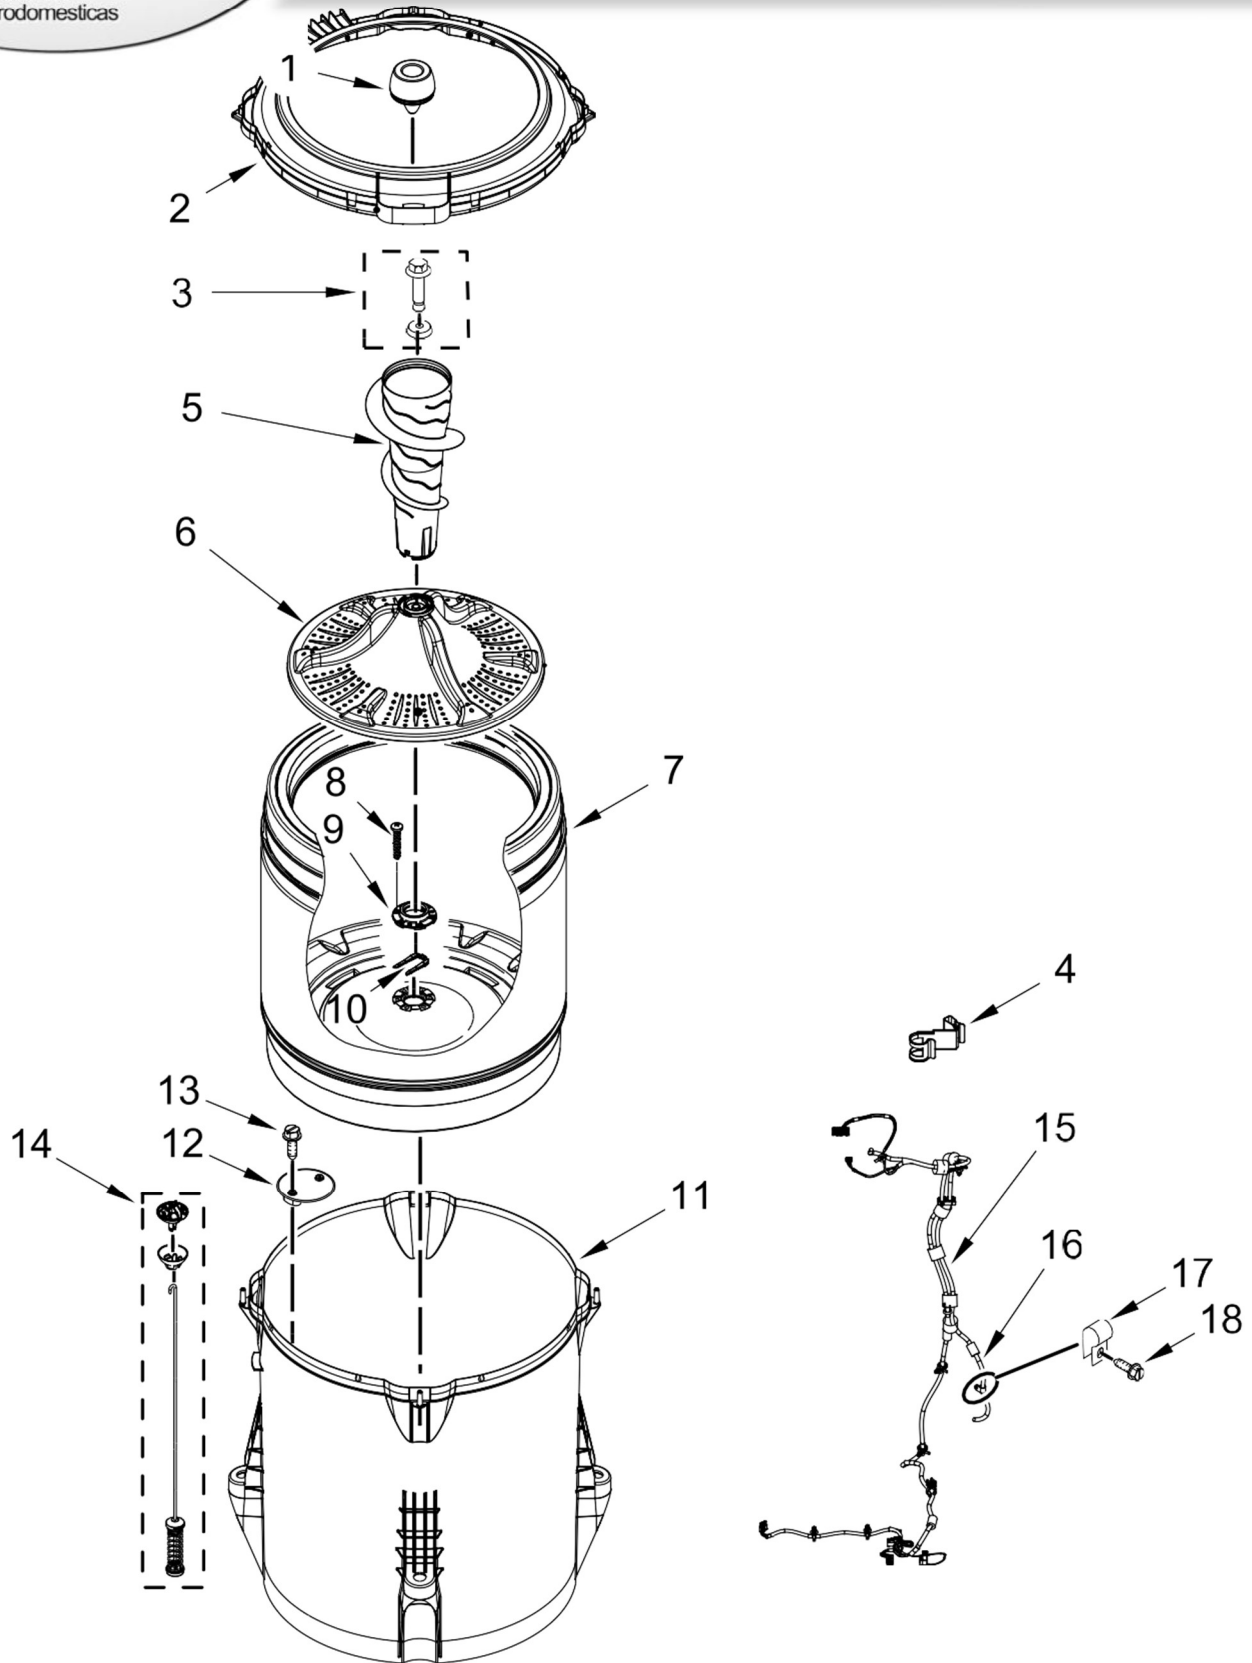

LAVADORA 7MMVWC465JW0

LAVADORA 7MMVWC465JW0

<u>Illus. No.</u>	<u>Part No.</u>	<u>Description</u>	<u>Illus. No.</u>	<u>Part No.</u>	<u>Description</u>	<u>Illus. No.</u>	<u>Part No.</u>	<u>Description</u>
1	W10863013	Dispenser, Fabric Softener	9	W10396887	Hub - Driven, Basket	15	W11156559	Harness, Lower
2	W11043544	Tub Ring	10	W10402178	Retainer, Drive Block	16	W10236981	Hose, Pressure Switch
3	W11121786	Bolt and Washer	11	W10238320	Tub	17	W10005430	Clamp, Cable
4	W11284522	Clip, Harness	12	W10215093	Filter, Drain Pump	18	8533943	Screw
5	W10680220	Barrel, Agitator	13	8533928	Screw			
6	W10680219	Impeller (Washplate)	14	W11226768	Damper Assembly, Tub Suspension (Set Of 4-Includes Suspension Bushings and Suspension Balls)			
7	W11172199	Basket Assembly						
8	8533953	Screw