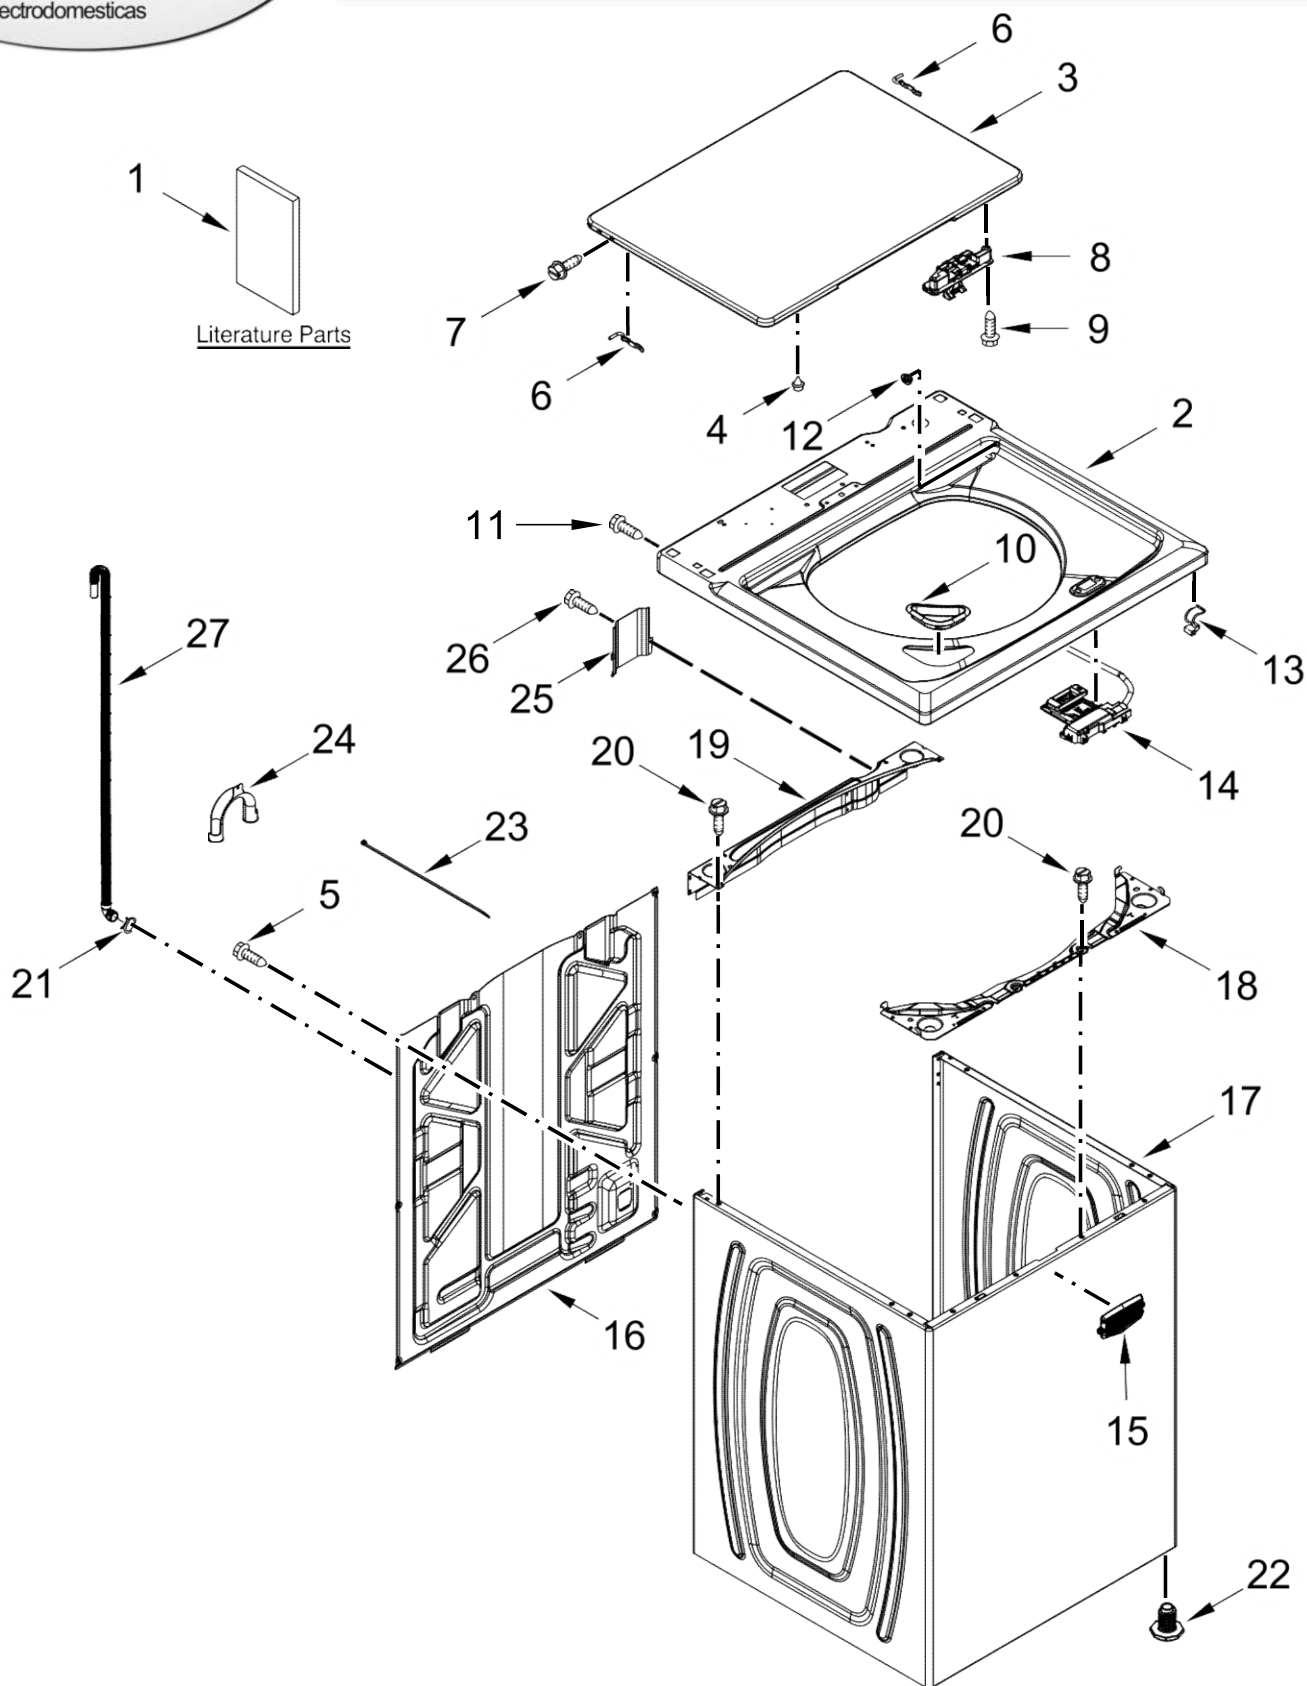

AUTOMATIC WASHER

MODELS:

7MMVWC465JW0 (White)

LAVADORA 7MMVWC465JW0

LAVADORA 7MMVWC465JW0

<u>Illus. No.</u>	<u>Part No.</u>	<u>Description</u>
1		Literature Parts
	W10740573	Tech Sheet
	W11319257	Use and Care Guide
	W10240509	Installation Instructions
	W11319261	Energy Guide
	W11175836	Quick Start Guide
2		Top
	W10686446	White
3		Assembly, Lid and Bumper
	W10027624	White
4	9724509	Bumper
5	9740848	Screw
6	91770	Hinge, Lid (Left)
	54583	Hinge, Lid (Right)

<u>Illus. No.</u>	<u>Part No.</u>	<u>Description</u>
7	W10119872	Screw
8		Strike, Lid Lock
	W10714899	White
9	W10273971	Screw
10	W10192089	Dispenser, Bleach
11	W10567155	Screw
12	21258	Bearing, Lid Hinge
13	90016	Clip, Harness
14	W10682535	Latch, Lid Lock Assembly
15	W10612925	Badge
16	W10250884	Panel, Rear
17		Cabinet
	W10478060	White
18	W10215098	Brace, Cabinet Top - Front
19	W10512626	Brace, Cabinet Top - Rear

<u>Illus. No.</u>	<u>Part No.</u>	<u>Description</u>
20	W10660565	Screw
21	356138	Clamp, Hose
22	W11179235	Foot Assembly, Leveling
23	W10339879	Tie, Cable
24	W10280024	U-Bend, Drain Hose
25	W10676061	Cover, Harness
26	3400076	Screw
27	W11203364	Hose, Outer Drain Assembly

LAVADORA 7MMVWC465JW0

LAVADORA 7MMVWC465JW0

<u>Illus. No.</u>	<u>Part No.</u>	<u>Description</u>
1	W11322260	Panel, Console
2	W10694669	Harness, Jumper
3		End Cap (Left)
	W10193824	White
4		End Cap (Right)
	W10193821	White
5	8312709	Clip, Console
6	W11211484	Control Unit Assembly, Machine and Motor
7	W10461159	Panel, Console Rear Cover
8	W10660565	Screw