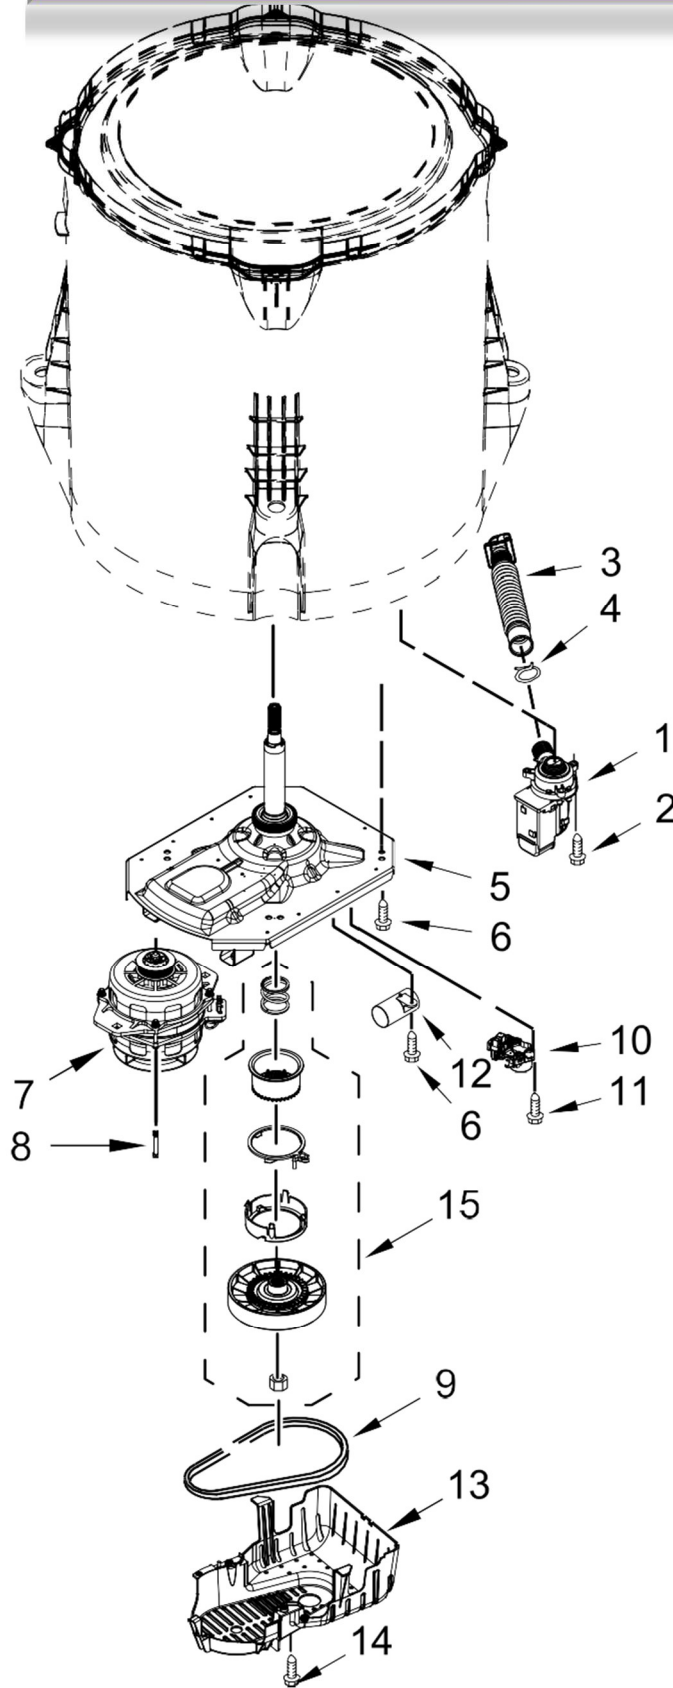

LAVADORA 7MMVWC465JW1

<u>Illus. No.</u>	<u>Part No.</u>	<u>Description</u>
1	W10863013	Dispenser, Fabric Softener
2	W11043544	Tub Ring
3	W11121786	Bolt and Washer
4	W11284522	Clip, Harness
5	W10680220	Barrel, Agitator
6	W10680219	Impeller (Washplate)
7	W11172199	Basket Assembly
8	8533953	Screw

<u>Illus. No.</u>	<u>Part No.</u>	<u>Description</u>
9	W10396887	Hub - Driven, Basket
10	W10402178	Retainer, Drive Block
11	W10238320	Tub
12	W10215093	Filter, Drain Pump
13	8533928	Screw
14	W11226768	Damper Assembly, Tub Suspension (Set Of 4-Includes Suspension Bushings and Suspension Balls)

<u>Illus. No.</u>	<u>Part No.</u>	<u>Description</u>
15	W11450611	Harness, Lower
16	W10236981	Hose, Pressure Switch
17	W10005430	Clamp, Cable
18	8533943	Screw

LAVADORA 7MMVWC465JW1