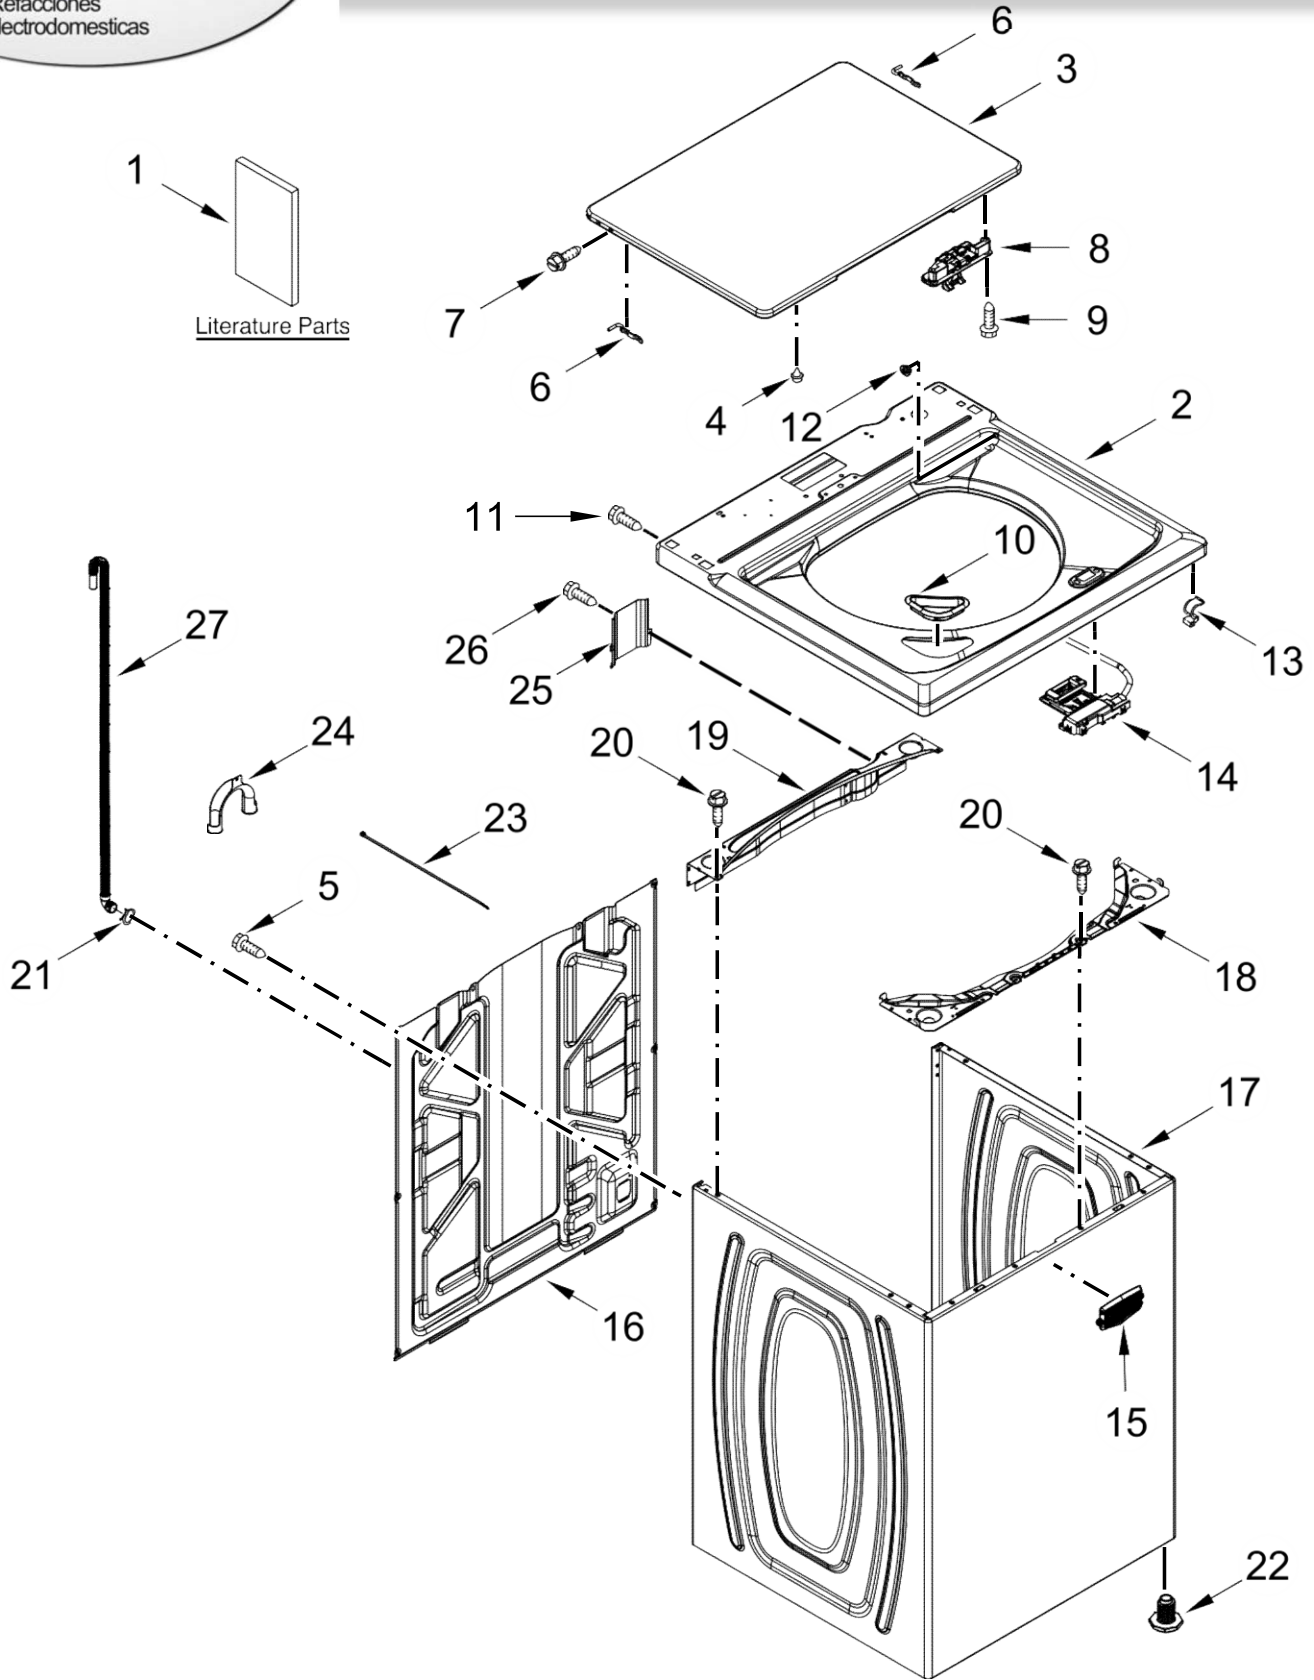

AUTOMATIC WASHER

MODELS:

7MMVWC465JW1 (White) (Blanco)

LAVADORA 7MMVWC465JW1

LAVADORA 7MMVWC465JW1

<u>Illus. No.</u>	<u>Part No.</u>	<u>Description</u>
1		Literature Parts
	W10740573	Tech Sheet
	W11319257	Use and Care Guide
	W10240509	Installation Instructions
	W11319261	Energy Guide
	W11175836	Quick Start Guide
2		Top
	W10686446	White
3		Assembly, Lid and Bumper
	W10027624	White
4	9724509	Bumper
5	9740848	Screw
6	91770	Hinge, Lid (Left)
	54583	Hinge, Lid (Right)

<u>Illus. No.</u>	<u>Part No.</u>	<u>Description</u>
7	W10119872	Screw
8		Strike, Lid Lock
	W10714899	White
9	W10273971	Screw
10	W10192089	Dispenser, Bleach
11	W10567155	Screw
12	21258	Bearing, Lid Hinge
13	90016	Clip, Harness
14	W10682535	Latch, Lid Lock Assembly
15	W10612925	Badge
16	W11417173	Panel, Rear
17		Cabinet
	W10478060	White
18	W10215098	Brace, Cabinet Top - Front
19	W10512020	Channel, Top Rear
20	W10660565	Screw

<u>Illus. No.</u>	<u>Part No.</u>	<u>Description</u>
21	356138	Clamp, Hose
22	W11179235	Foot Assembly, Leveling
23	W10339879	Tie, Cable
24	W10280024	U-Bend, Drain Hose
25	W10676061	Cover, Harness
26	3400076	Screw
27	W11203364	Hose, Outer Drain Assembly

LAVADORA 7MMVWC465JW1

LAVADORA 7MMVWC465JW1

<u>Illus. No.</u>	<u>Part No.</u>	<u>Description</u>
1	W11322260	Panel, Console
2	W10694669	Harness, Jumper
3		End Cap (Left)
	W10193824	White
4		End Cap (Right)
	W10193821	White
5	8312709	Clip, Console
6	W11476587	Control Unit Assembly, Machine and Motor
7	W10461159	Panel, Console Rear Cover
8	W10660565	Screw