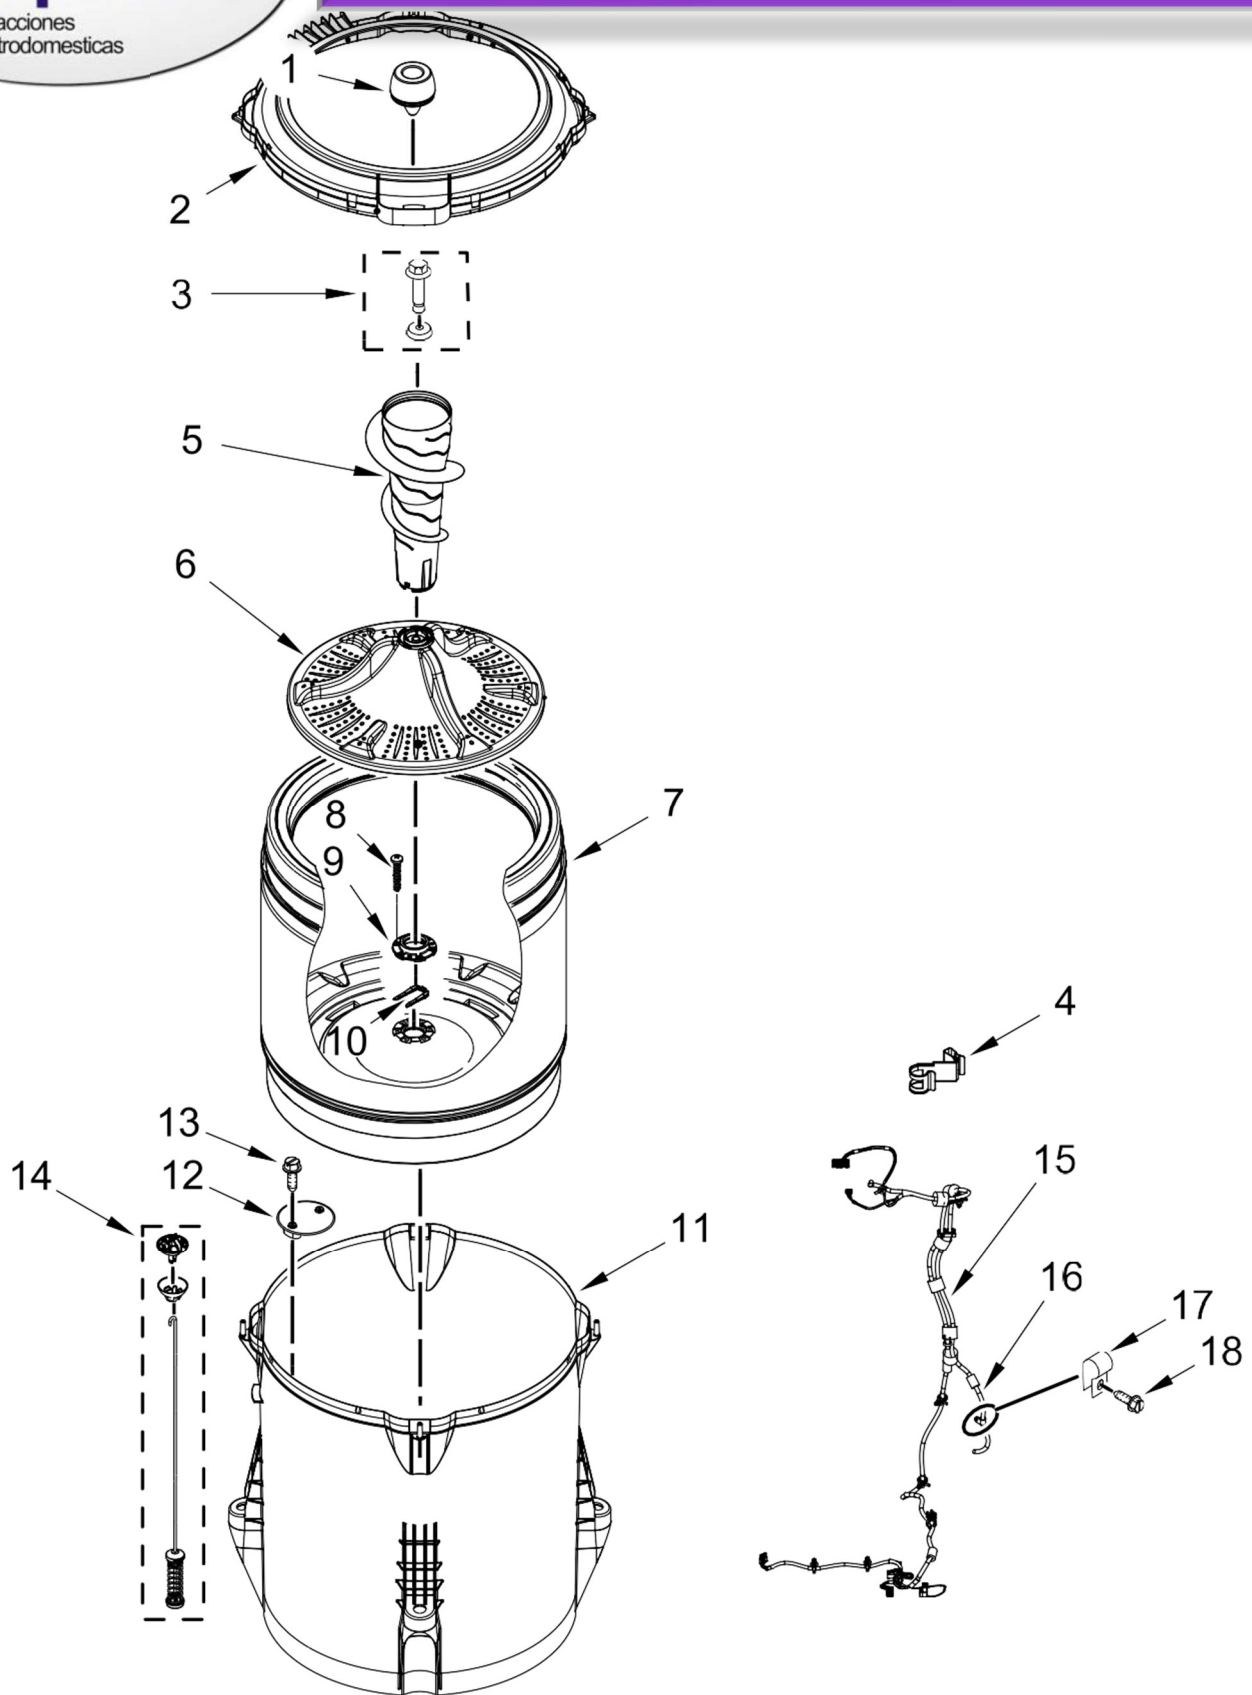

LAVADORA 7MMVWC465JW1

LAVADORA 7MMVWC465JW1

<u>Illus. No.</u>	<u>Part No.</u>	<u>Description</u>
1	W10863013	Dispenser, Fabric Softener
2	W11043544	Tub Ring
3	W11121786	Bolt and Washer
4	W11284522	Clip, Harness
5	W10680220	Barrel, Agitator
6	W10680219	Impeller (Washplate)
7	W11172199	Basket Assembly
8	8533953	Screw

<u>Illus. No.</u>	<u>Part No.</u>	<u>Description</u>
9	W10396887	Hub - Driven, Basket
10	W10402178	Retainer, Drive Block
11	W10238320	Tub
12	W10215093	Filter, Drain Pump
13	8533928	Screw
14	W11226768	Damper Assembly, Tub Suspension (Set Of 4-Includes Suspension Bushings and Suspension Balls)

<u>Illus. No.</u>	<u>Part No.</u>	<u>Description</u>
15	W11450611	Harness, Lower
16	W10236981	Hose, Pressure Switch
17	W10005430	Clamp, Cable
18	8533943	Screw