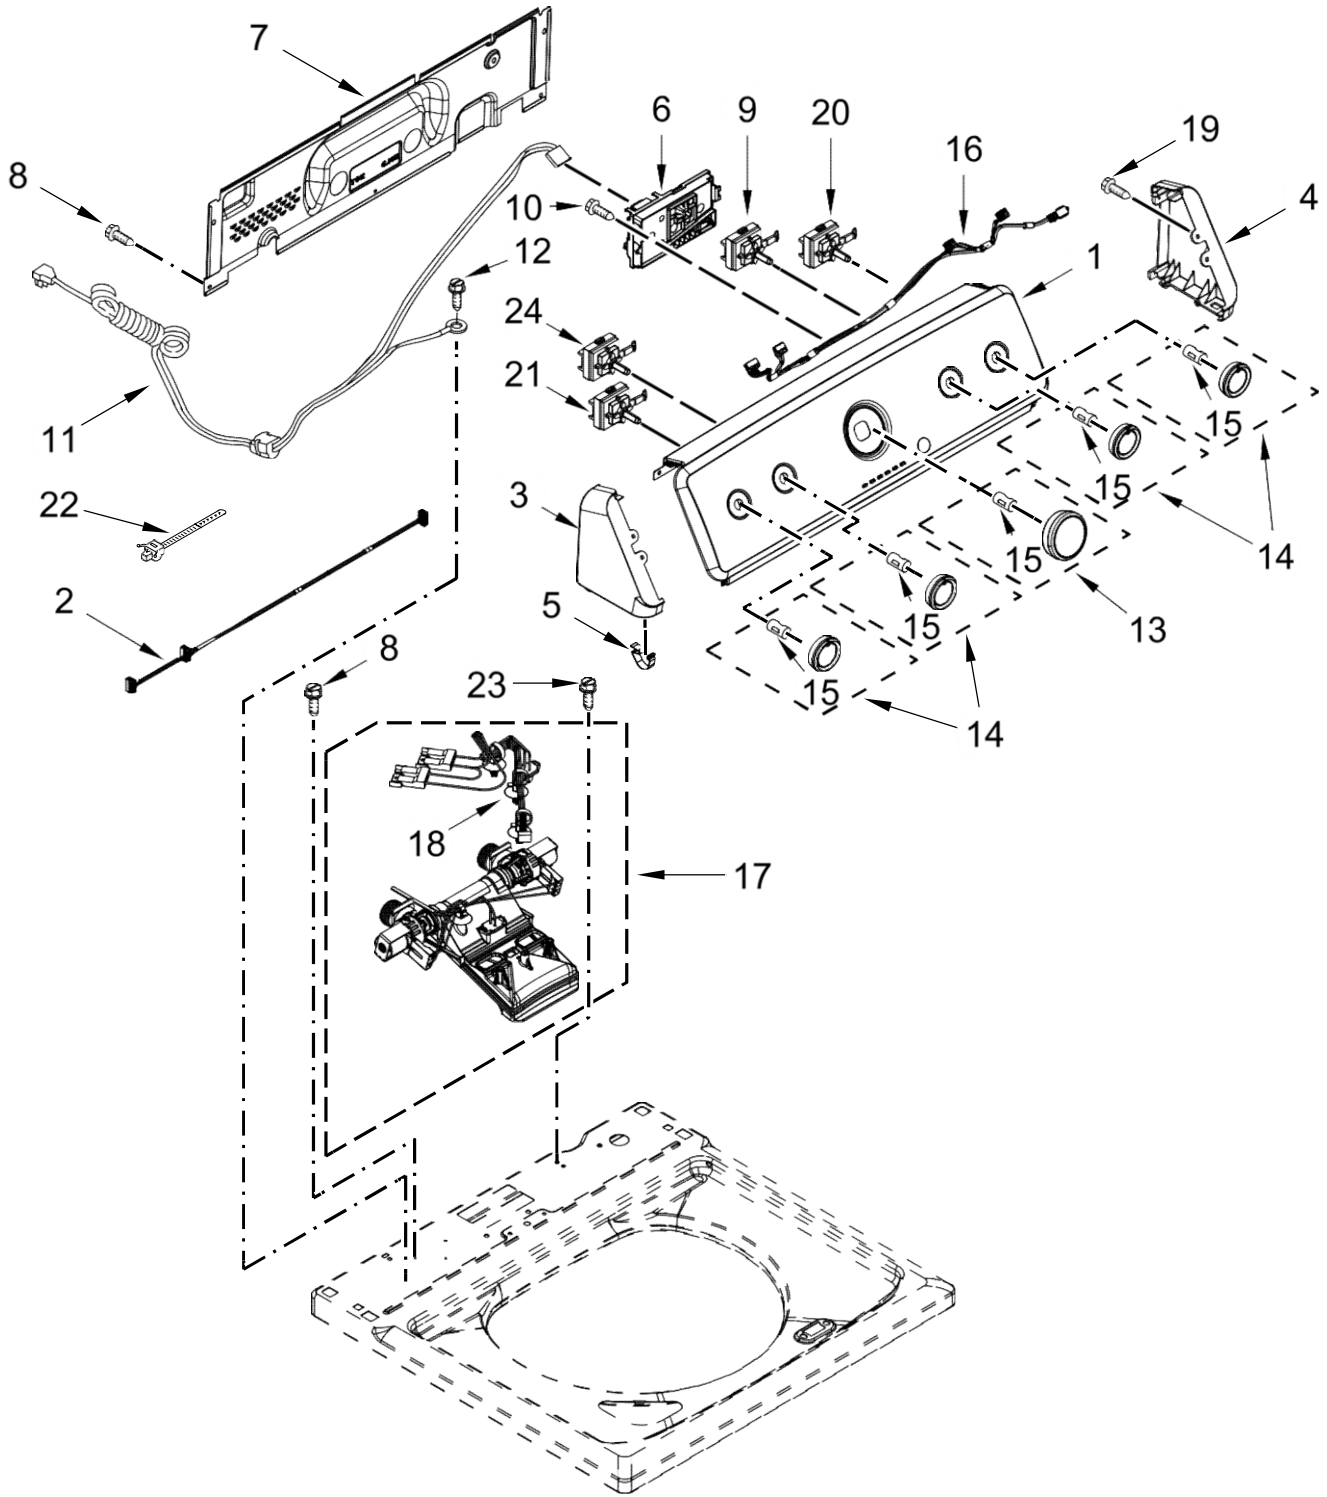

AUTOMATIC WASHER

MODELS:

7MMVWC465JW1 (White) (Blanco)

LAVADORA 7MMVWC465JW1

LAVADORA 7MMVWC465JW1

<u>Illus. No.</u>	<u>Part No.</u>	<u>Description</u>
1		Literature Parts
	W10740573	Tech Sheet
	W11319257	Use and Care Guide
	W10240509	Installation Instructions
	W11319261	Energy Guide
	W11175836	Quick Start Guide
2		Top
	W10686446	White
3		Assembly, Lid and Bumper
	W10027624	White
4	9724509	Bumper
5	9740848	Screw
6	91770	Hinge, Lid (Left)
	54583	Hinge, Lid (Right)

<u>Illus. No.</u>	<u>Part No.</u>	<u>Description</u>
21	356138	Clamp, Hose
22	W11179235	Foot Assembly, Leveling
23	W10339879	Tie, Cable
24	W10280024	U-Bend, Drain Hose
25	W10676061	Cover, Harness
26	3400076	Screw
27	W11203364	Hose, Outer Drain Assembly

LAVADORA 7MMVWC465JW1

LAVADORA 7MMVWC465JW1

<u>Illus. No.</u>	<u>Part No.</u>	<u>Description</u>
1	W11322260	Panel, Console
2	W10694669	Harness, Jumper
3		End Cap (Left)
	W10193824	White
4		End Cap (Right)
	W10193821	White
5	8312709	Clip, Console
6	W11476587	Control Unit Assembly, Machine and Motor
7	W10461159	Panel, Console Rear Cover
8	W10660565	Screw

<u>Illus. No.</u>	<u>Part No.</u>	<u>Description</u>
9	W10285512	Switch, Rotary Encoder (4 Position)
10	90767	Screw
11	W10737739	Cord, Power
12	3400076	Screw
13		Assembly, Timer Knob
	W10558463	Grey
14		Assembly, Control Knob
	W10562155	Grey
15	688805	Clip, Spring
16	W10539078	Harness, Upper