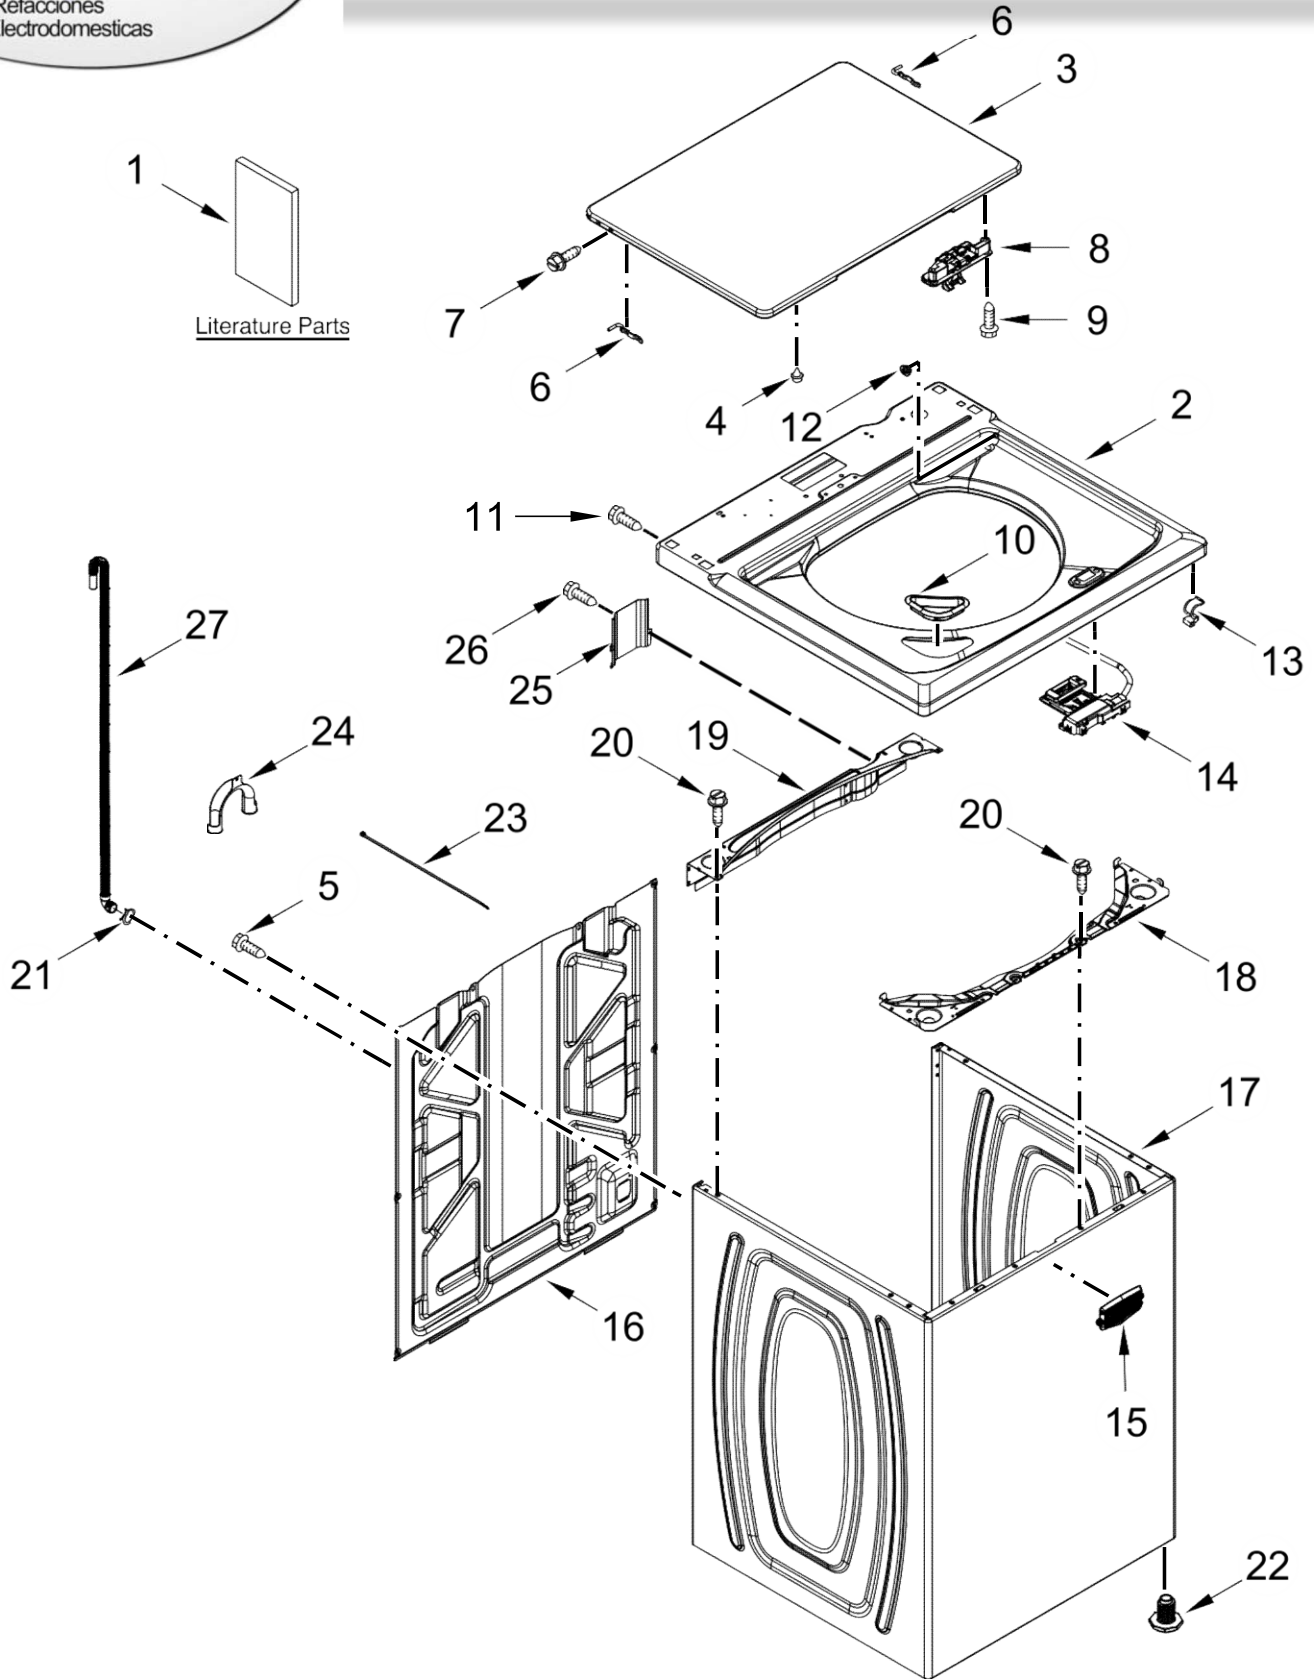

AUTOMATIC WASHER

MODELS:

7MMVWC465JW2 (White) (Blanco)

LAVADORA 7MMVWC465JW2

LAVADORA 7MMVWC465JW2

<u>Illus. No.</u>	<u>Part No.</u>	<u>Description</u>
1		Literature Parts
	W10740573	Tech Sheet
	W11319257	Use and Care Guide
	W10240509	Installation Instructions
	W11319261	Energy Guide
	W11175836	Quick Start Guide
2		Top
	W10686446	White
3		Assembly, Lid and Bumper
	W10027624	White
4	9724509	Bumper
5	9740848	Screw
6	91770	Hinge, Lid (Left)
	54583	Hinge, Lid (Right)

<u>Illus. No.</u>	<u>Part No.</u>	<u>Description</u>
7	W10119872	Screw
8		Strike, Lid Lock
	W10714899	White
9	W10273971	Screw
10	W10192089	Dispenser, Bleach
11	W10567155	Screw
12	21258	Bearing, Lid Hinge
13	90016	Clip, Harness
14	W10682535	Latch, Lid Lock Assembly
15	W10612925	Badge
16	W11417173	Panel, Rear
17		Cabinet
	W10478060	White
18	W10215098	Brace, Cabinet Top - Front
19	W10512020	Channel, Top Rear
20	W10660565	Screw

LAVADORA 7MMVWC465JW2

LAVADORA 7MMVWC465JW2

Illus.
No. Part No. Description

1	W11322260	Panel, Console
2	W10694669	Harness, Jumper
3		End Cap (Left)
	W10193824	White
4		End Cap (Right)
	W10193821	White
5	8312709	Clip, Console
6	W11578932	Control Unit Assembly, Machine and Motor
7	W10461159	Panel, Console Rear Cover
8	W10660565	Screw

Illus.
No. Part No. Description

9	W10285512	Switch, Rotary Encoder (4 Position)
10	90767	Screw
11	W10737739	Cord, Power
12	3400076	Screw
13		Assembly, Timer Knob
	W10558463	Grey
14		Assembly, Control Knob
	W10562155	Grey
15	688805	Clip, Spring
16	W10539078	Harness, Upper