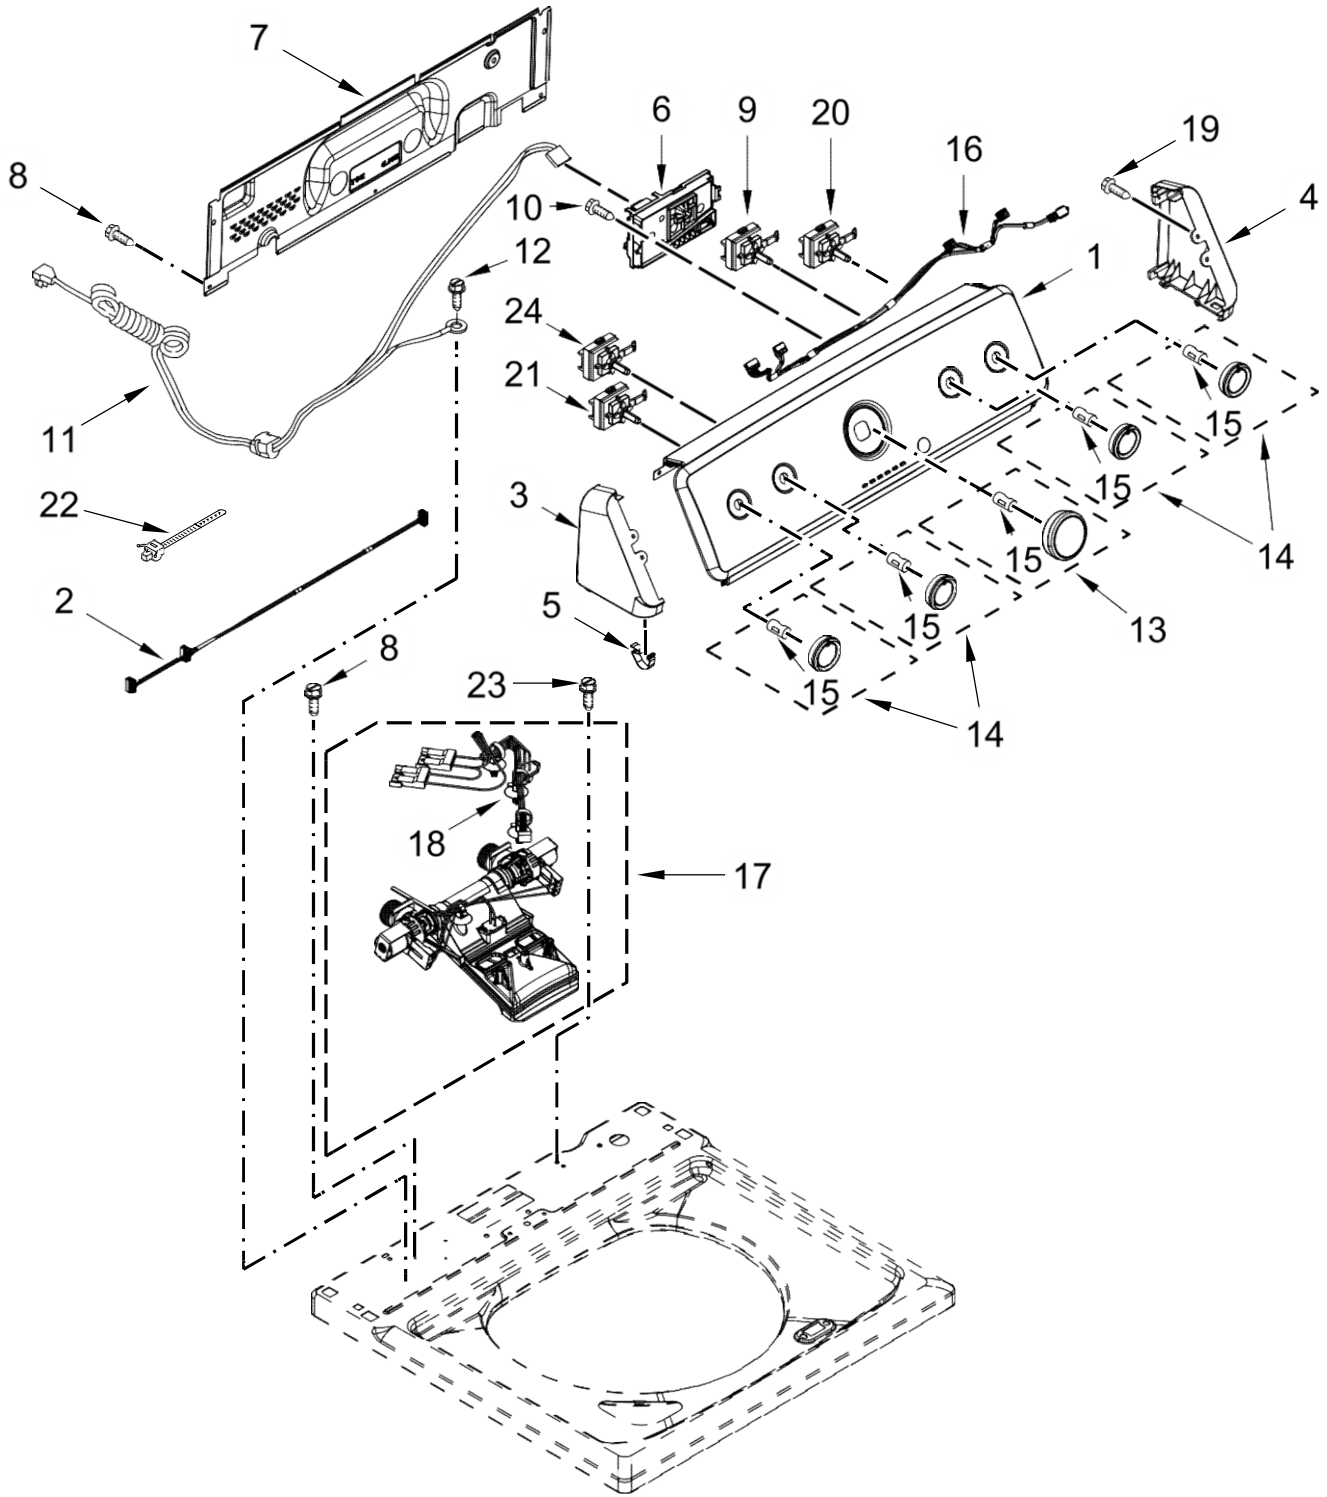

LAVADORA 7MMVWC465JW2

LAVADORA 7MMVWC465JW2

Illus.
No.   Part No.   Description

1	W11322260	Panel, Console
2	W10694669	Harness, Jumper
3		End Cap (Left)
	W10193824	White
4		End Cap (Right)
	W10193821	White
5	8312709	Clip, Console
6	W11578932	Control Unit Assembly, Machine and Motor
7	W10461159	Panel, Console Rear Cover
8	W10660565	Screw

Illus.
No.   Part No.   Description

9	W10285512	Switch, Rotary Encoder (4 Position)
10	90767	Screw
11	W10737739	Cord, Power
12	3400076	Screw
13		Assembly, Timer Knob
	W10558463	Grey
14		Assembly, Control Knob
	W10562155	Grey
15	688805	Clip, Spring
16	W10539078	Harness, Upper

Illus.
No.   Part No.   Description

17	W11131852	Inlet Assembly, Water
18	W10868094	Harness, Valve
19	359625	Screw
20	W10285511	Switch, Rotary Encoder (2 Position)
21	W10285517	Switch, Rotary Encoder (3 Position)
22	W10339680	Cable Tie
23	W10213953	Screw
24	W10285518	Switch, Rotary Encoder (5 Position)