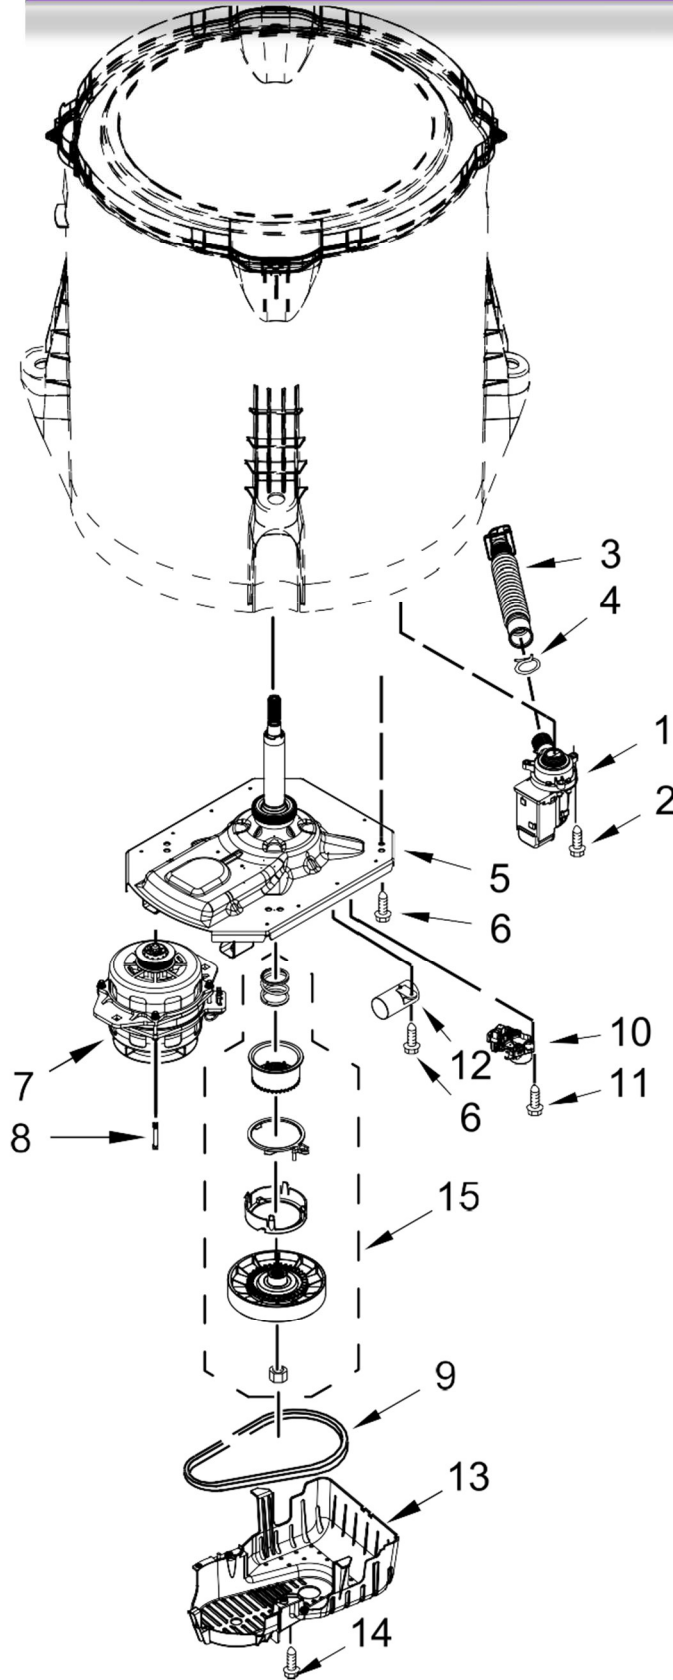

LAVADORA 7MMVWC465JW2

<u>Illus. No.</u>	<u>Part No.</u>	<u>Description</u>
1	W10863013	Dispenser, Fabric Softener
2	W11043544	Tub Ring
3	W11121786	Bolt and Washer
4	W11284522	Clip, Harness
5	W10680220	Barrel, Agitator
6	W10680219	Impeller (Washplate)
7	W11172199	Basket Assembly
8	8533953	Screw

<u>Illus. No.</u>	<u>Part No.</u>	<u>Description</u>
9	W10396887	Hub - Driven, Basket
10	W10402178	Retainer, Drive Block
11	W10238320	Tub
12	W10215093	Filter, Drain Pump
13	8533928	Screw
14	W11226768	Damper Assembly, Tub Suspension (Set Of 4-Includes Suspension Bushings and Suspension Balls)

<u>Illus. No.</u>	<u>Part No.</u>	<u>Description</u>
15	W11450611	Harness, Lower
16	W10236981	Hose, Pressure Switch
17	W10005430	Clamp, Cable
18	8533943	Screw

LAVADORA 7MMVWC465JW2