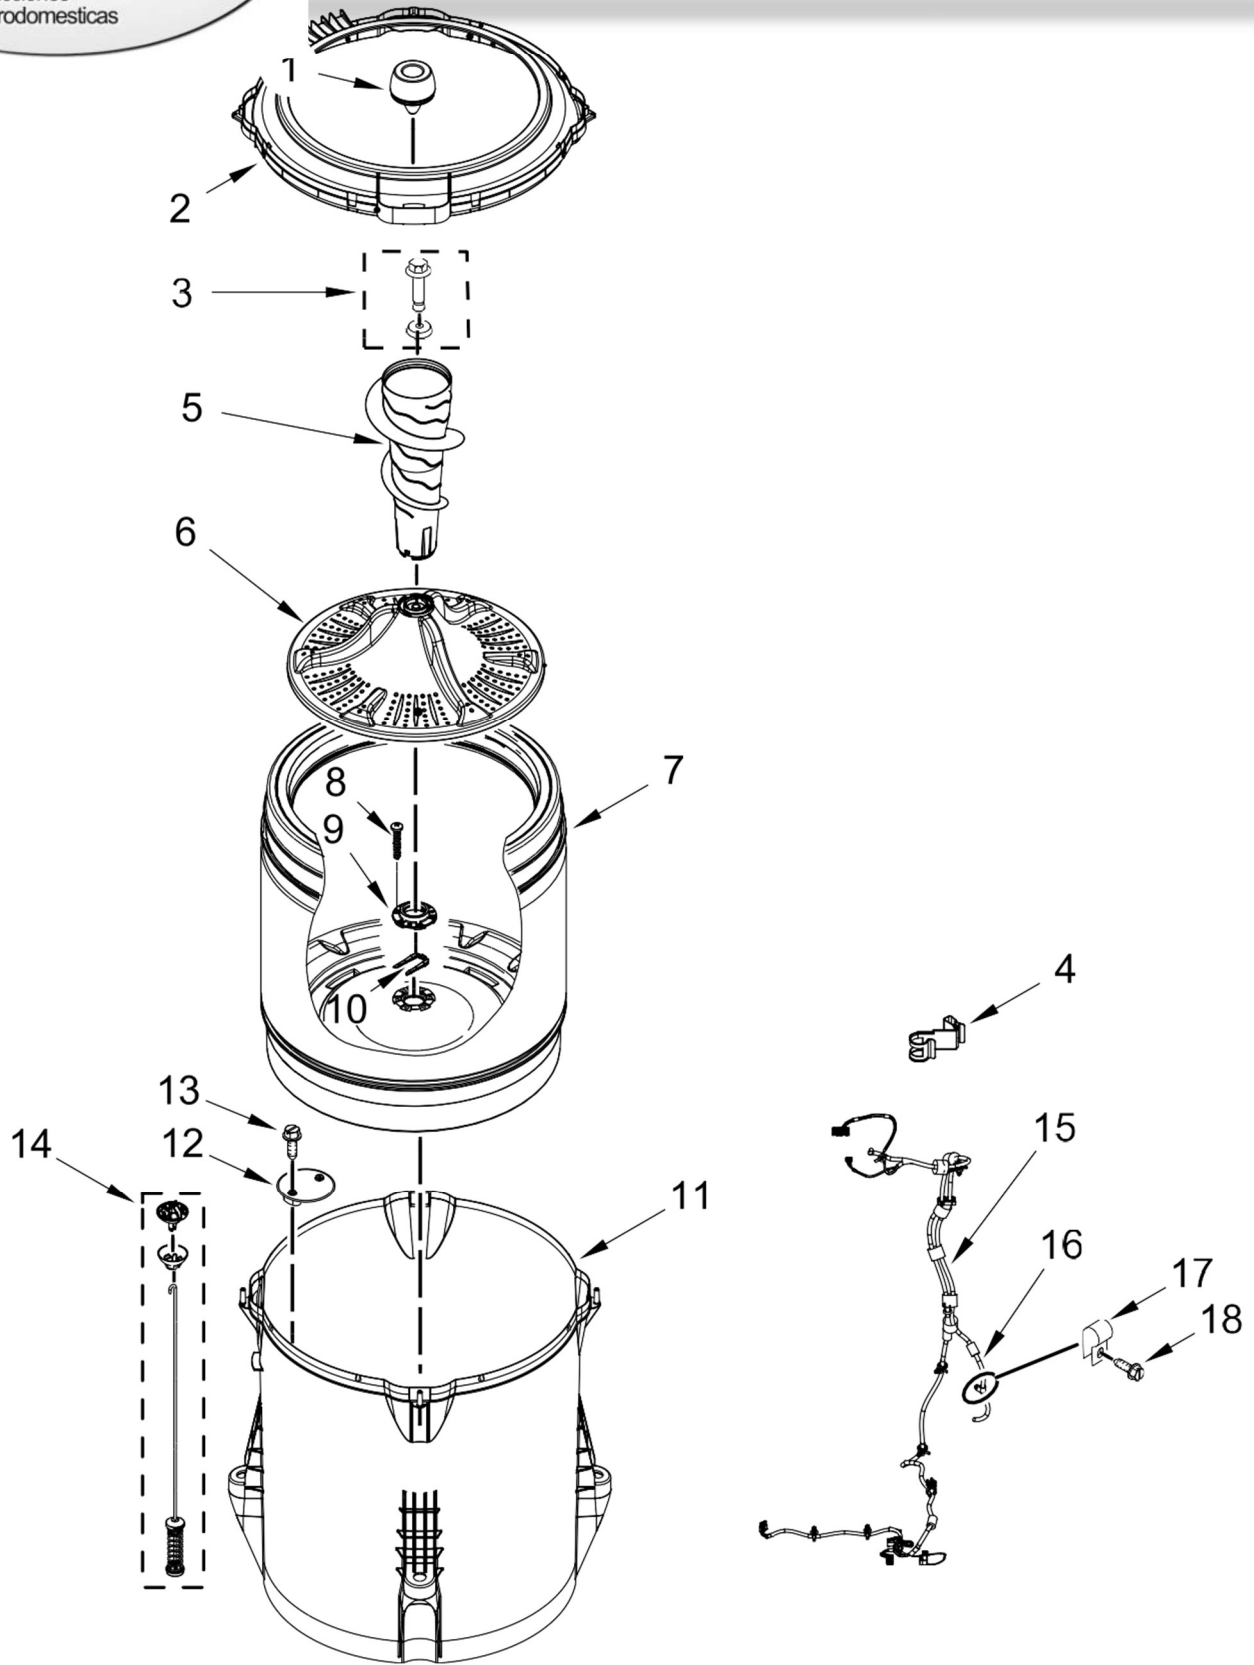

LAVADORA 7MMVWC465JW2

LAVADORA 7MMVWC465JW2

<u>Illus. No.</u>	<u>Part No.</u>	<u>Description</u>
1	W10863013	Dispenser, Fabric Softener
2	W11043544	Tub Ring
3	W11121786	Bolt and Washer
4	W11284522	Clip, Harness
5	W10680220	Barrel, Agitator
6	W10680219	Impeller (Washplate)
7	W11172199	Basket Assembly
8	8533953	Screw

<u>Illus. No.</u>	<u>Part No.</u>	<u>Description</u>
9	W10396887	Hub - Driven, Basket
10	W10402178	Retainer, Drive Block
11	W10238320	Tub
12	W10215093	Filter, Drain Pump
13	8533928	Screw
14	W11226768	Damper Assembly, Tub Suspension (Set Of 4-Includes Suspension Bushings and Suspension Balls)

<u>Illus. No.</u>	<u>Part No.</u>	<u>Description</u>
15	W11450611	Harness, Lower
16	W10236981	Hose, Pressure Switch
17	W10005430	Clamp, Cable
18	8533943	Screw