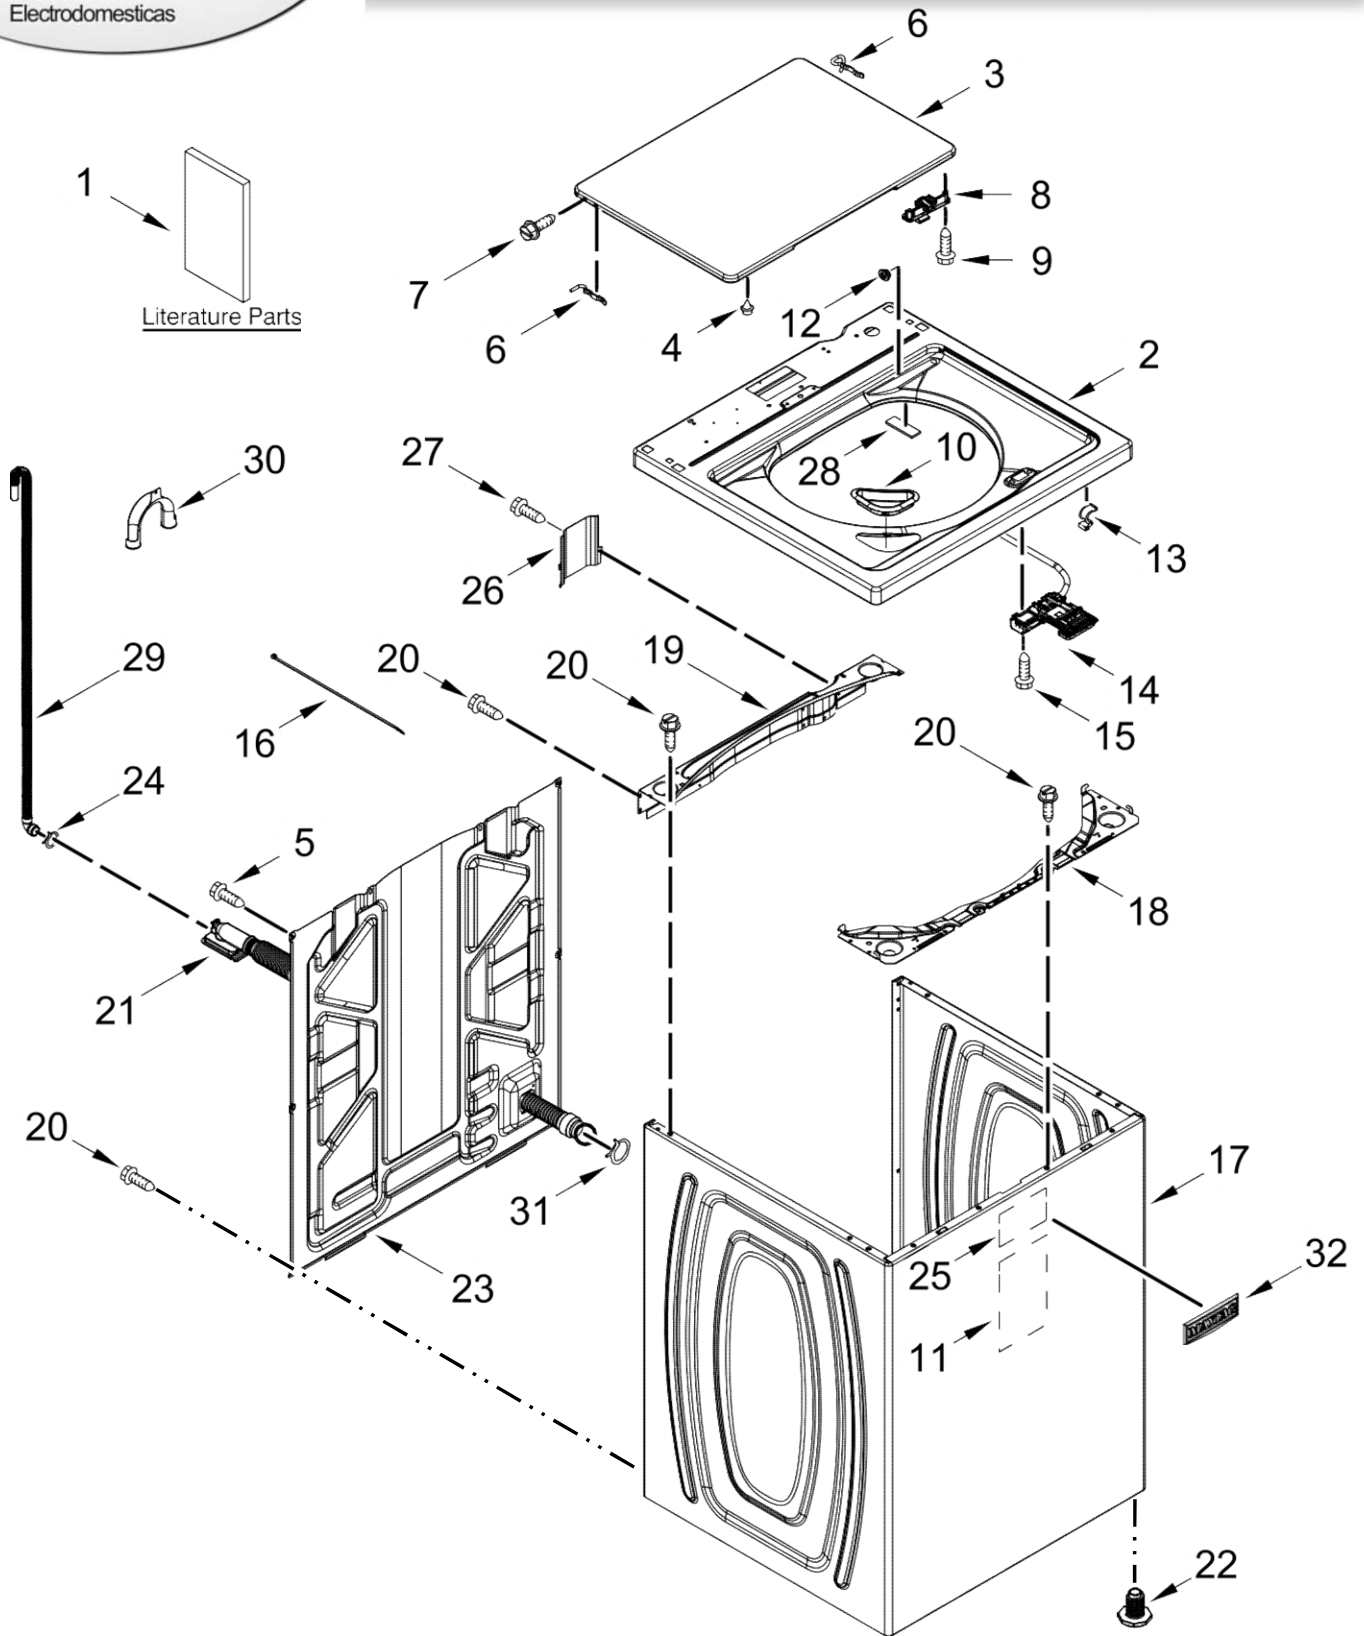

AUTOMATIC WASHER

MODELS:

7MMVWC565FW0 (White)

LAVADORA 7MMVWC565FW0

LAVADORA 7MMVWC565FW0

<u>Illus. No.</u>	<u>Part No.</u>	<u>Description</u>
1		Literature Parts
	W11175837	Installation Instructions
	W10740624	Tech Sheet
	W11175835	Use and Care Guide
	W11175836	Quick Start Guide
	W11184595	Energy Guide
2		Top
	W10768768	White
3		Lid
	W10027624	White
4	9724509	Bumper
5	9740848	Screw
6	91770	Hinge, Lid (Left)
	54583	Hinge, Lid (Right)

<u>Illus. No.</u>	<u>Part No.</u>	<u>Description</u>
7	W10119872	Screw
8		Strike, Lid Lock
	W10714899	White
9	W10273971	Screw
10	W10192089	Dispenser, Bleach
11	W10834527	Absorber, Impact
12	21258	Bearing, Lid Hinge
13	90016	Clip, Harness
14	W10682535	Latch, Lid Lock Assembly
15	W10213953	Screw
16	W10339879	Tie, Cable
17		Cabinet
	W10676680	White
18		Brace, Cabinet Top - Front
	W10724131	White

LAVADORA 7MMVWC565FW0

LAVADORA 7MMVWC565FW0

<u>Illus. No.</u>	<u>Part No.</u>	<u>Description</u>
1	W11116073	Panel, Console
2	688805	Clip, Spring
3		End Cap (L.H.)
	W10193824	White
4		End Cap (R.H.)
	W10193821	White
5	8312709	Clip, Console
6	W11184150	Control Unit Assembly, Machine and Motor
7	W10641362	Panel, Console Rear Cover
8	1157158	Screw