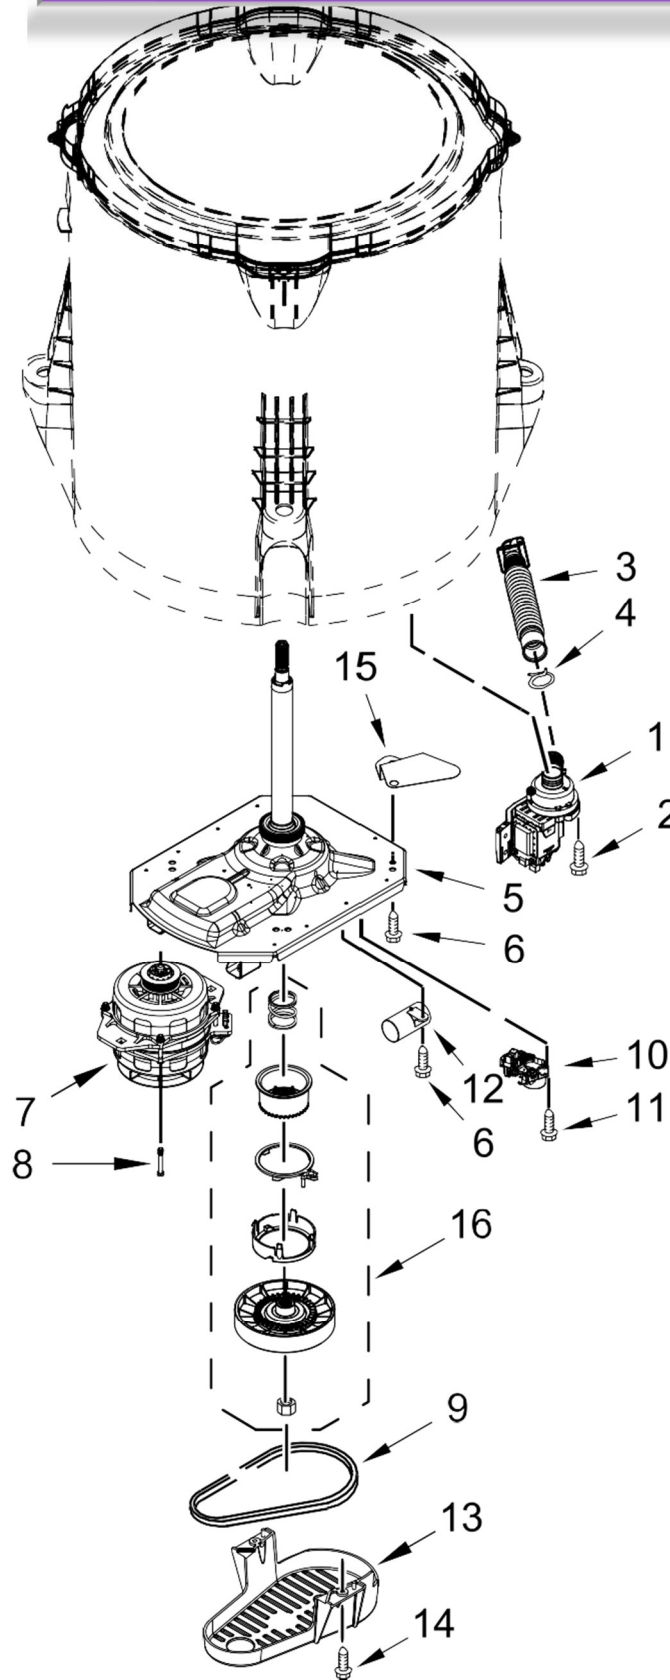

LAVADORA 7MMVWC565FW0