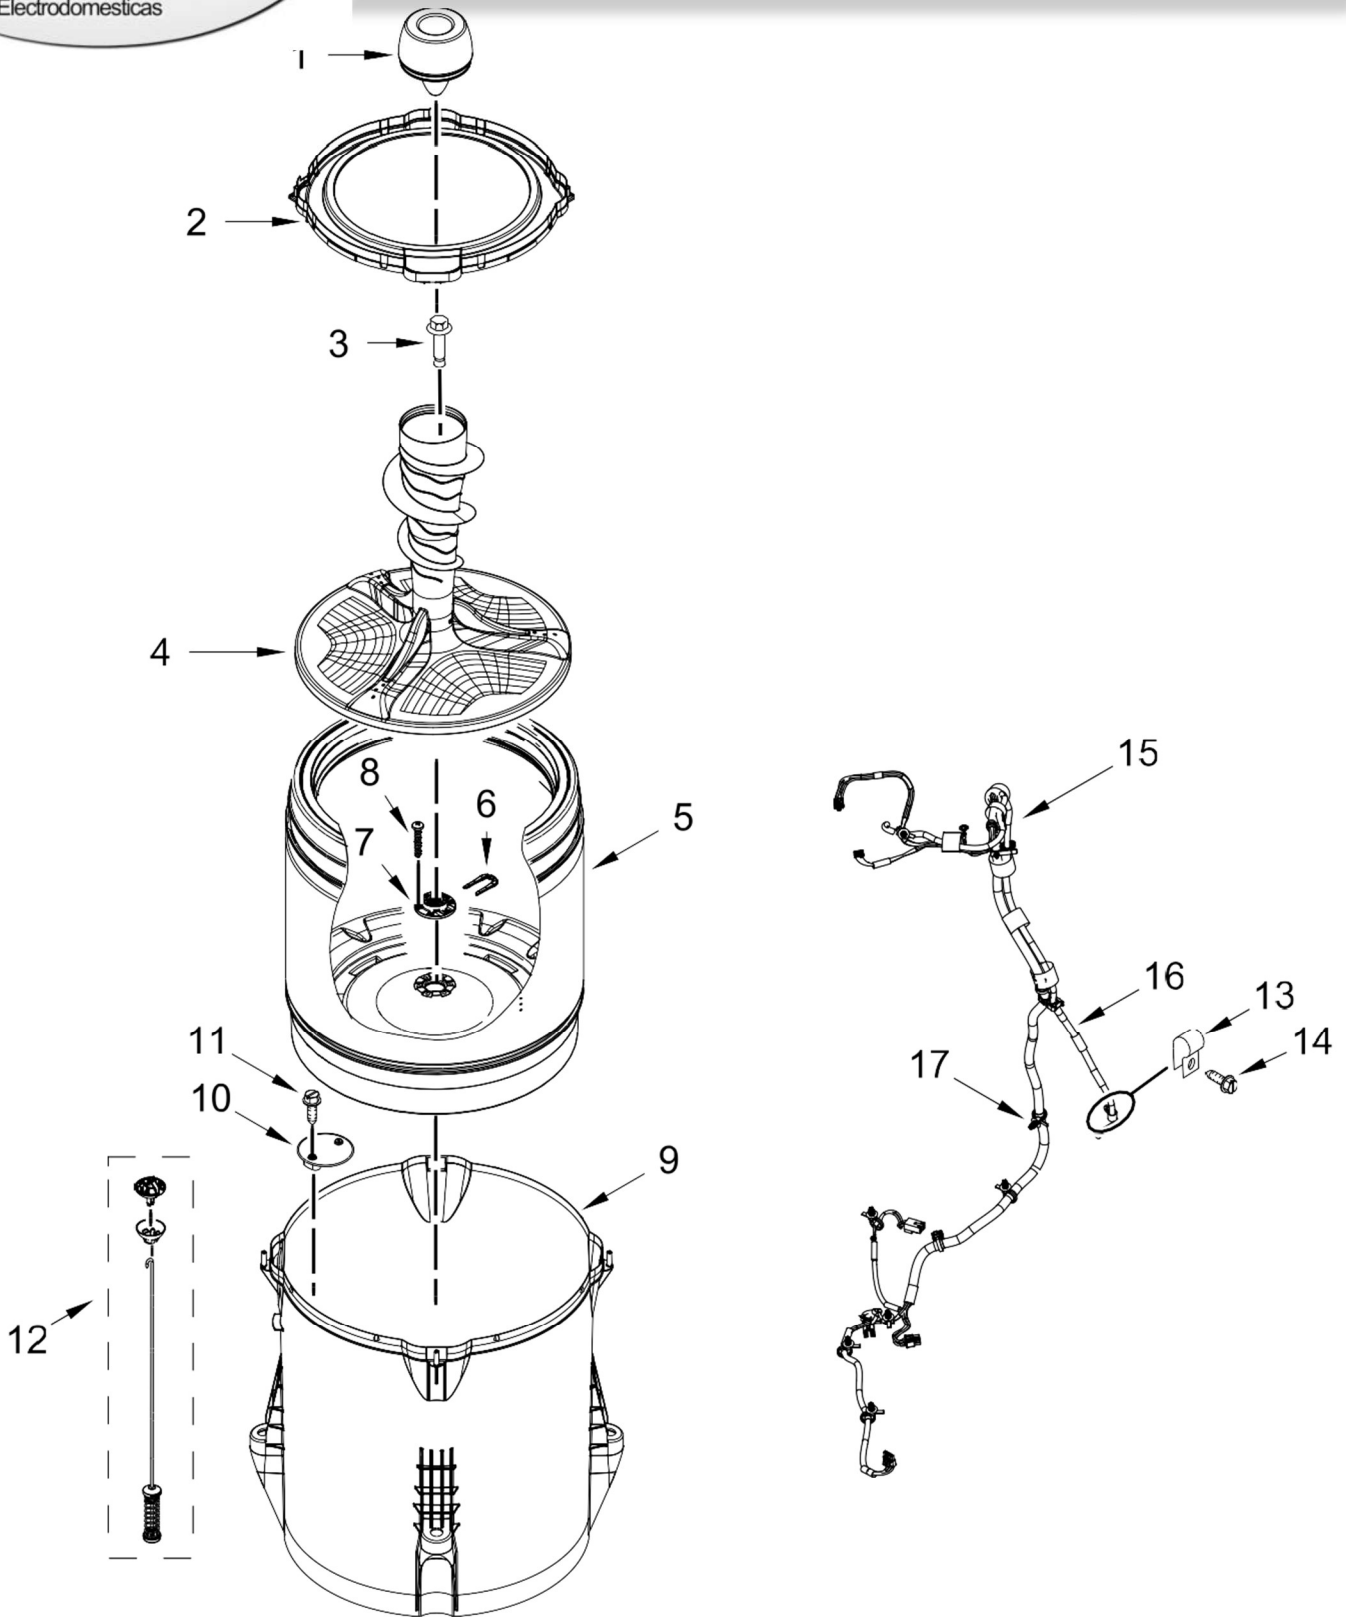

LAVADORA 7MMVWC565FW0

LAVADORA 7MMVWC565FW0

<u>Illus. No.</u>	<u>Part No.</u>	<u>Description</u>
1	W11116073	Panel, Console
2	688805	Clip, Spring
3		End Cap (L.H.)
	W10193824	White
4		End Cap (R.H.)
	W10193821	White
5	8312709	Clip, Console
6	W11184150	Control Unit Assembly, Machine and Motor
7	W10641362	Panel, Console Rear Cover
8	1157158	Screw

<u>Illus. No.</u>	<u>Part No.</u>	<u>Description</u>
9	W10285517	Switch, Rotary Encoder (3 Position)
10	90767	Screw
11	W10737739	Cord, Power
12	3400076	Screw
13		Knob, Timer
	W10558463	Grey
14		Knob, Control
	W10562155	Grey
15	W10285511	Switch, Rotary Encoder (2 Position)
16	W10694685	Harness, Upper

<u>Illus. No.</u>	<u>Part No.</u>	<u>Description</u>
17	W10869801	Inlet Assembly, Water
18	W10868094	Harness, Valve
19	W10285512	Switch, Rotary Encoder (4 Position)
20	359625	Screw
21	W10285518	Switch, Rotary Encoder (5 Position)
22	W10694669	Harness, Jumper
23	W10213953	Screw

LAVADORA 7MMVWC565FW0

LAVADORA 7MMVWC565FW0

Illus.
No. **Part No.** **Description**

1	W10863013	Dispenser, Fabric Softener
2	W10578859	Tub Ring
3	W10625252	Screw
4	W10821990	Agitator (Complete)
5	W10586077	Basket Assembly
6	W10402178	Retainer, Drive Block
7	W10396887	Hub - Driven, Basket
8	8533953	Screw