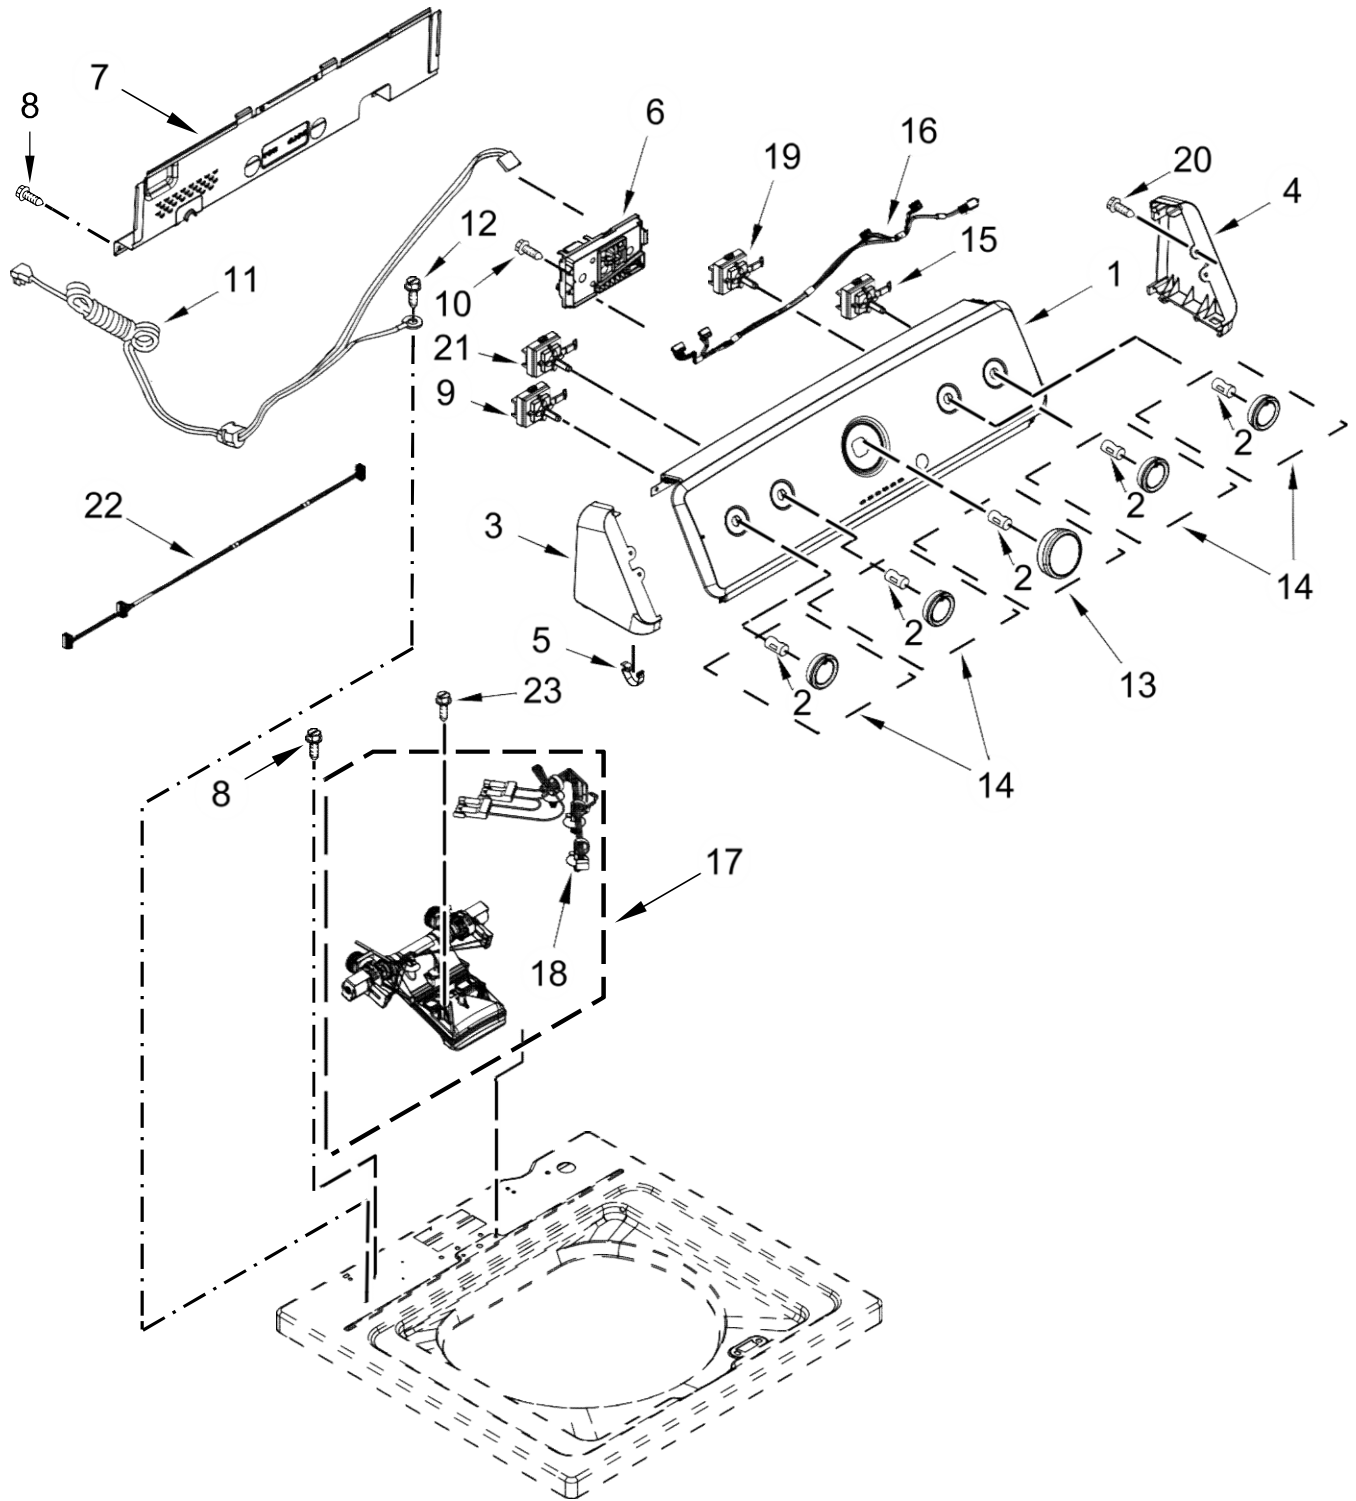

AUTOMATIC WASHER

MODELS:

7MMVWC565FW0 (White)

LAVADORA 7MMVWC565FW0

LAVADORA 7MMVWC565FW0

<u>Illus. No.</u>	<u>Part No.</u>	<u>Description</u>
1		Literature Parts
	W11175837	Installation Instructions
	W10740624	Tech Sheet
	W11175835	Use and Care Guide
	W11175836	Quick Start Guide
	W11184595	Energy Guide
2		Top
	W10768768	White
3		Lid
	W10027624	White
4	9724509	Bumper
5	9740848	Screw
6	91770	Hinge, Lid (Left)
	54583	Hinge, Lid (Right)

<u>Illus. No.</u>	<u>Part No.</u>	<u>Description</u>
7	W10119872	Screw
8		Strike, Lid Lock
	W10714899	White
9	W10273971	Screw
10	W10192089	Dispenser, Bleach
11	W10834527	Absorber, Impact
12	21258	Bearing, Lid Hinge
13	90016	Clip, Harness
14	W10682535	Latch, Lid Lock Assembly
15	W10213953	Screw
16	W10339879	Tie, Cable
17		Cabinet
	W10676680	White
18		Brace, Cabinet Top - Front
	W10724131	White

LAVADORA 7MMVWC565FW0

LAVADORA 7MMVWC565FW0

<u>Illus. No.</u>	<u>Part No.</u>	<u>Description</u>
1	W11116073	Panel, Console
2	688805	Clip, Spring
3		End Cap (L.H.)
	W10193824	White
4		End Cap (R.H.)
	W10193821	White
5	8312709	Clip, Console
6	W11184150	Control Unit Assembly, Machine and Motor
7	W10641362	Panel, Console Rear Cover
8	1157158	Screw

<u>Illus. No.</u>	<u>Part No.</u>	<u>Description</u>
9	W10285517	Switch, Rotary Encoder (3 Position)
10	90767	Screw
11	W10737739	Cord, Power
12	3400076	Screw
13		Knob, Timer
	W10558463	Grey
14		Knob, Control
	W10562155	Grey
15	W10285511	Switch, Rotary Encoder (2 Position)
16	W10694685	Harness, Upper