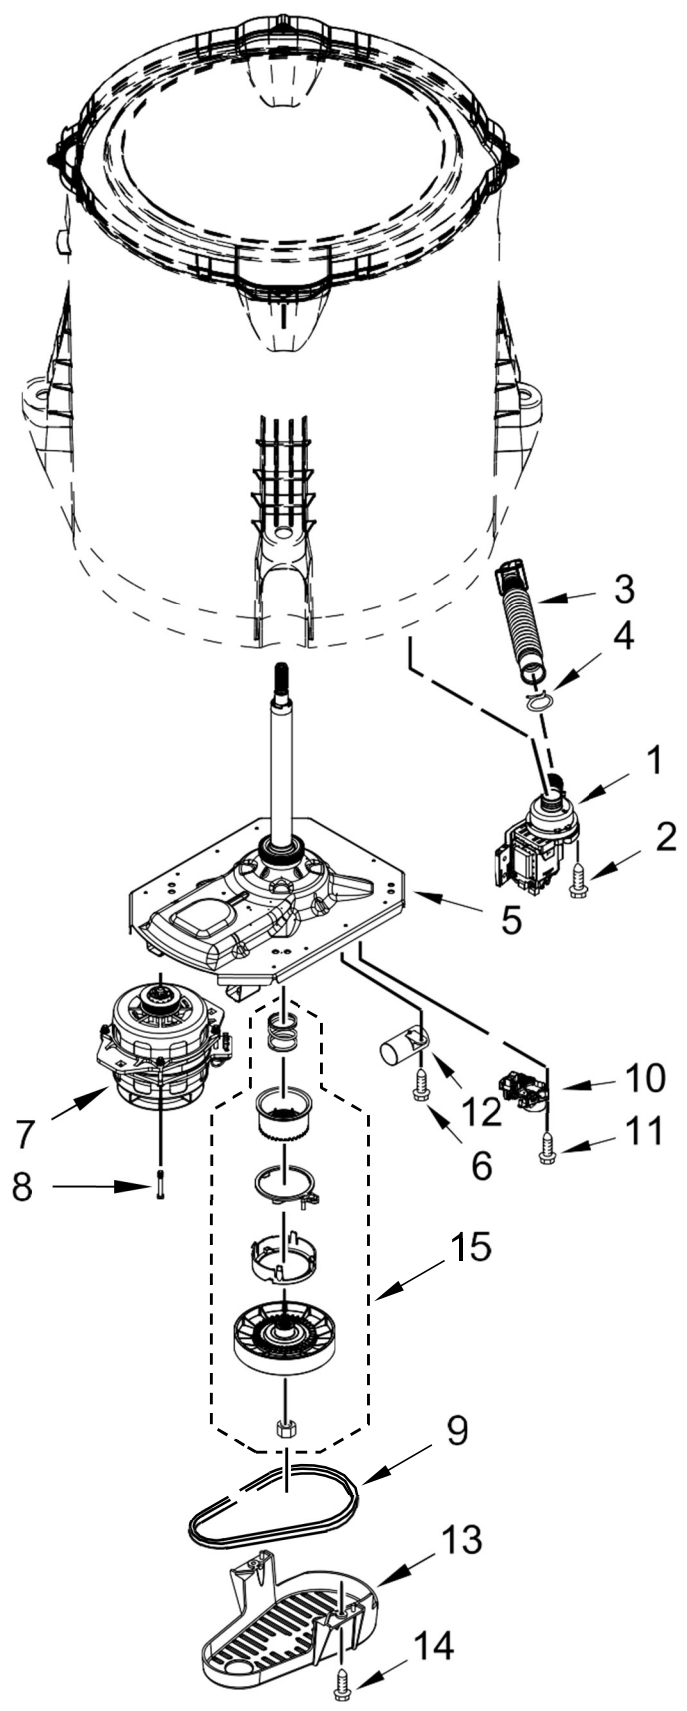

LAVADORA 7MMVWC565FW1

LAVADORA 7MMVWC565FW1

<u>Illus. No.</u>	<u>Part No.</u>	<u>Description</u>	<u>Illus. No.</u>	<u>Part No.</u>	<u>Description</u>	<u>Illus. No.</u>	<u>Part No.</u>	<u>Description</u>
1	W11116073	Panel, Console	9	W10285517	Switch, Rotary Encoder (3 Position)	17	W11131852	Inlet Assembly, Water
2	688805	Clip, Spring				18	W10868094	Harness, Valve
3		End Cap (L.H.)	10	90767	Screw	19	W10285512	Switch, Rotary Encoder (4 Position)
	W10193824	White	11	W10737739	Cord, Power			
4		End Cap (R.H.)	12	3400076	Screw	20	359625	Screw
	W10193821	White	13		Knob, Timer	21	W10285518	Switch, Rotary Encoder (5 Position)
5	8312709	Clip, Console		W10558463	Grey			
6	W11320235	Control Unit Assembly, Machine and Motor	14		Knob, Control	22	W10694669	Harness, Jumper
				W10562155	Grey	23	W10213953	Screw
7	W10641362	Panel, Console Rear Cover	15	W10285511	Switch, Rotary Encoder (2 Position)			
8	W10660565	Screw	16	W10694685	Harness, Upper			

LAVADORA 7MMVWC565FW1

LAVADORA 7MMVWC565FW1

<u>Illus.</u> <u>No.</u>	<u>Part No.</u>	<u>Description</u>	<u>Illus.</u> <u>No.</u>	<u>Part No.</u>	<u>Description</u>	<u>Illus.</u> <u>No.</u>	<u>Part No.</u>	<u>Description</u>
1	W10863013	Dispenser, Fabric Softener	8	8533953	Screw	13	W11255099	Harness, Lower
2	W10578859	Tub Ring	9	W11219115	Tub	14	W10236981	Hose, Pressure Switch
3	W10625252	Screw	10	W11089264	Filter, Drain Pump	15	W10339680	Cable Tie
4	W10821990	Agitator (Complete)	11	8533928	Screw			
5	W10586077	Basket Assembly	12	W11228718	Damper Assembly, Tub Suspension (Set Of 4-Includes Suspension Bushings and Suspension Balls)			
6	W11284133	Retainer, Drive Block						
7	W10396887	Hub - Driven, Basket						

LAVADORA 7MMVWC565FW1

LAVADORA 7MMVWC565FW1

<u>Illus. No.</u>	<u>Part No.</u>	<u>Description</u>
1	W11259498	Pump Assembly, Drain
2	W10004910	Screw
3	W10763078	Hose, Inner Drain Assembly
4	8317496	Clamp, Hose
5	W10870913	Gearcase Assembly