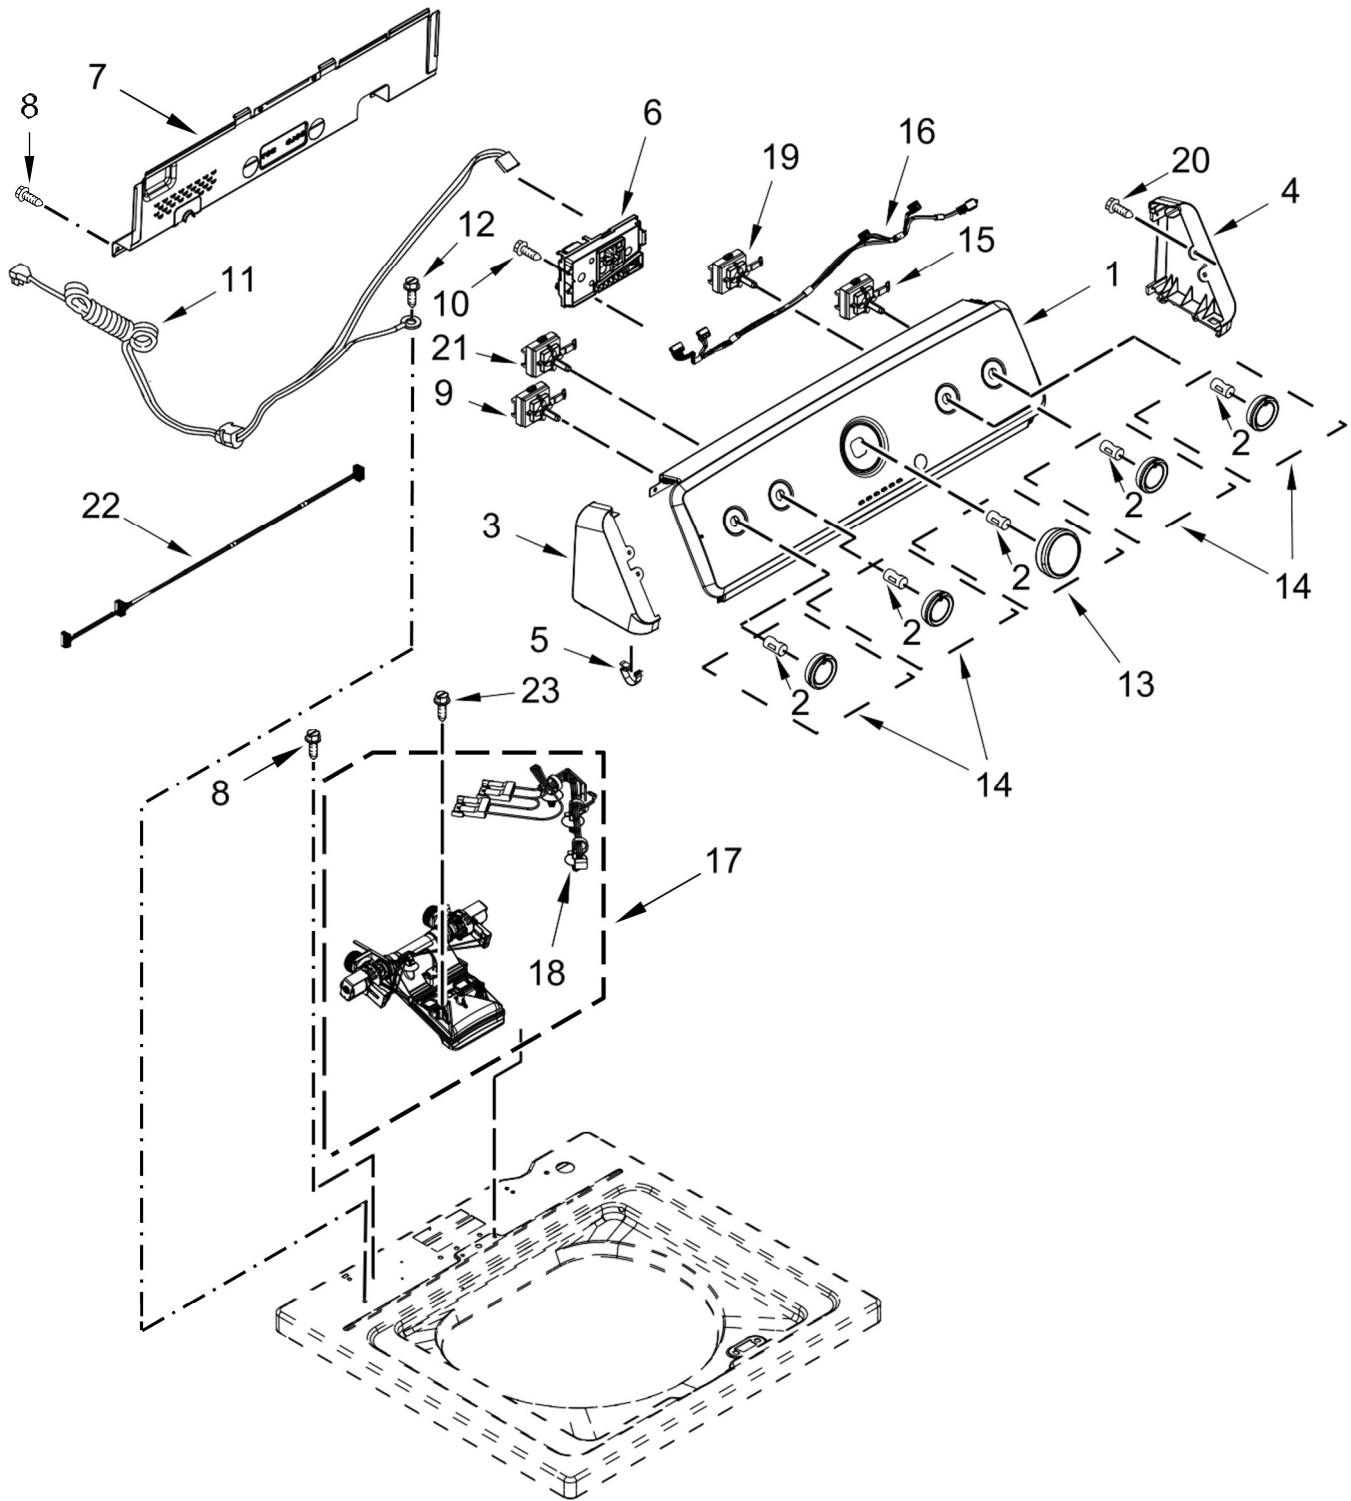

LAVADORA 7MMVWC565FW1

LAVADORA 7MMVWC565FW1

<u>Illus. No.</u>	<u>Part No.</u>	<u>Description</u>	<u>Illus. No.</u>	<u>Part No.</u>	<u>Description</u>	<u>Illus. No.</u>	<u>Part No.</u>	<u>Description</u>
1	W11116073	Panel, Console	9	W10285517	Switch, Rotary Encoder (3 Position)	17	W11131852	Inlet Assembly, Water
2	688805	Clip, Spring				18	W10868094	Harness, Valve
3		End Cap (L.H.)	10	90767	Screw	19	W10285512	Switch, Rotary Encoder (4 Position)
	W10193824	White	11	W10737739	Cord, Power			
4		End Cap (R.H.)	12	3400076	Screw	20	359625	Screw
	W10193821	White	13		Knob, Timer	21	W10285518	Switch, Rotary Encoder (5 Position)
5	8312709	Clip, Console		W10558463	Grey			
6	W11320235	Control Unit Assembly, Machine and Motor	14		Knob, Control	22	W10694669	Harness, Jumper
				W10562155	Grey	23	W10213953	Screw
7	W10641362	Panel, Console Rear Cover	15	W10285511	Switch, Rotary Encoder (2 Position)			
8	W10660565	Screw	16	W10694685	Harness, Upper			