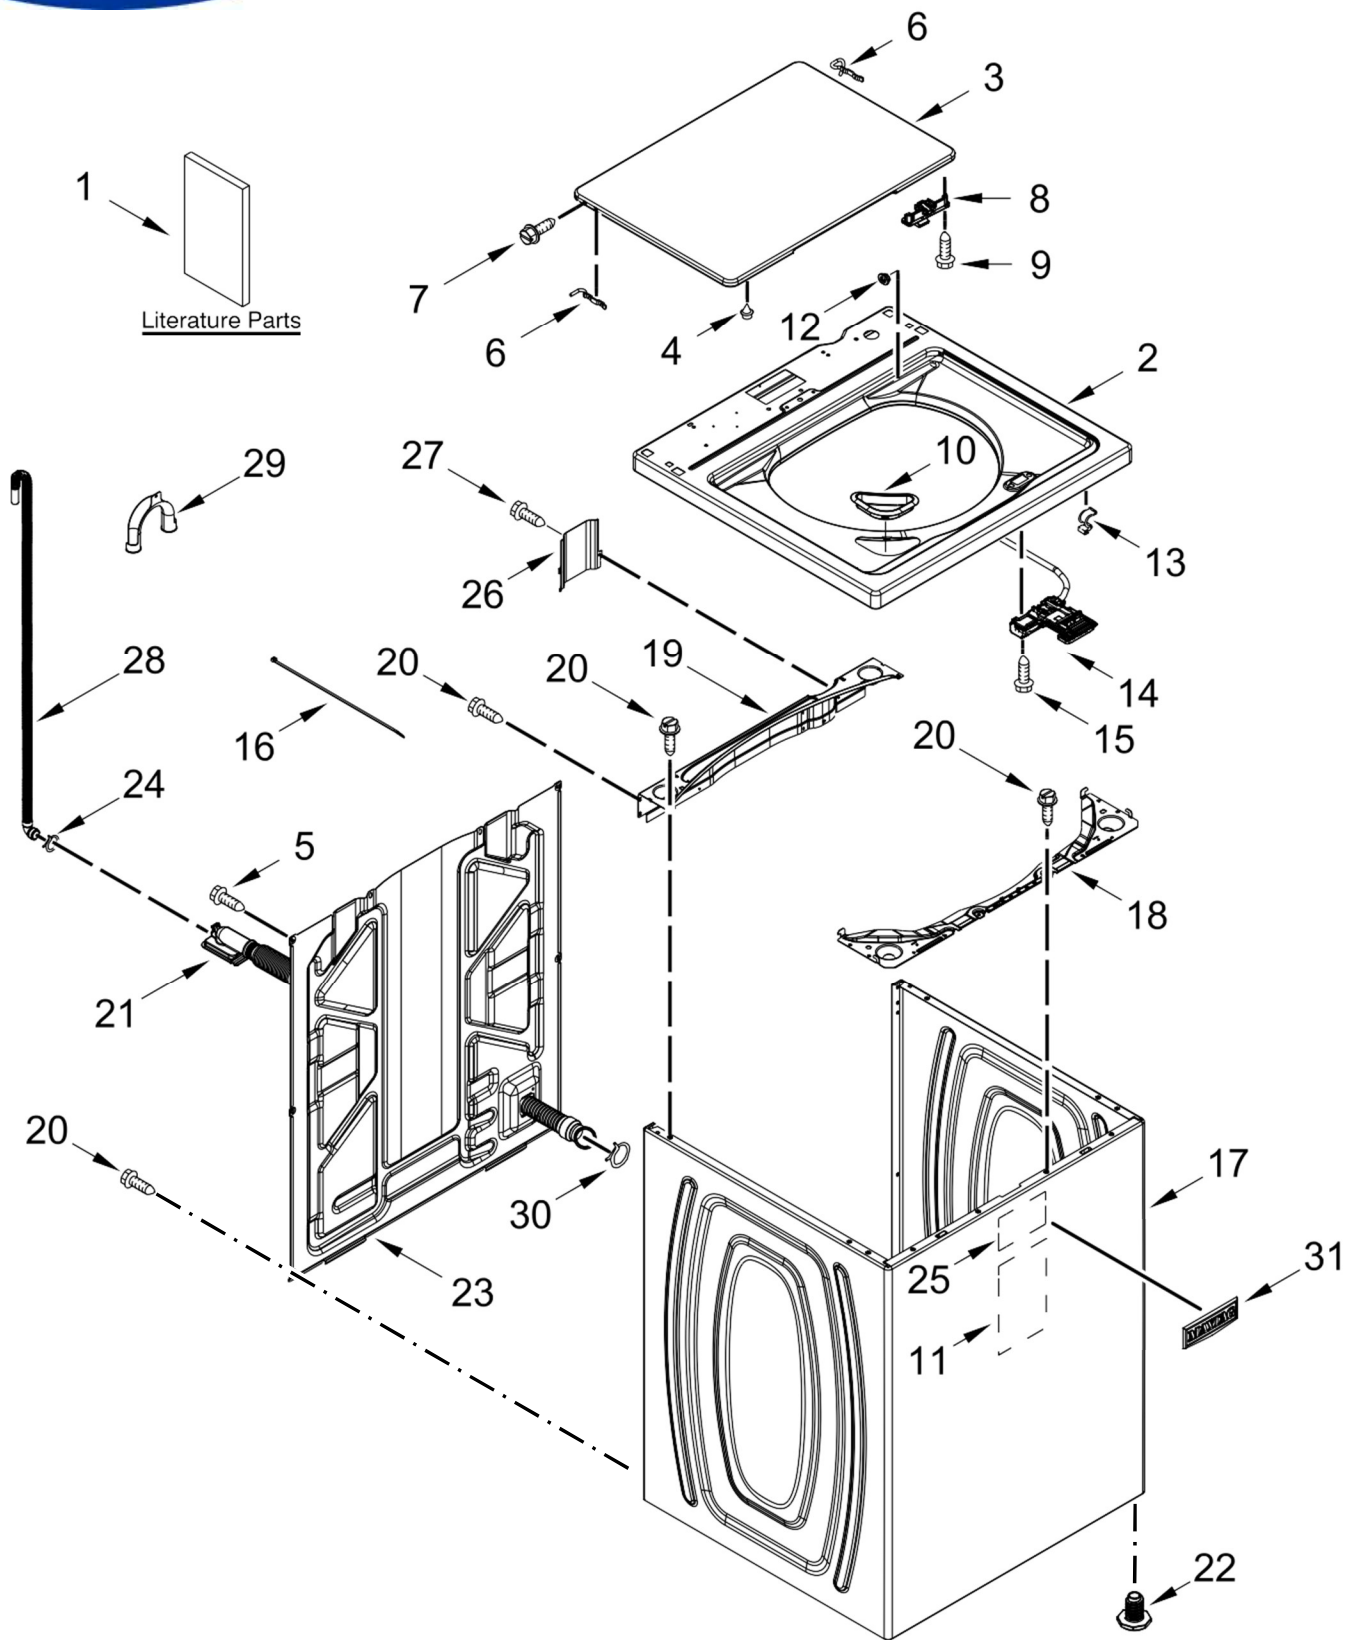

BENITO JUÁREZ #1500 GPE ZITON, CD. GUADALUPE NUEVO LEÓN TEL: 8183377999 Y 49
HORARIOS: LUNES A VIERNES 8:30 A 6:00 PM Y SÁBADOS DE 8:30 A 2:00 PM

www.denek.com