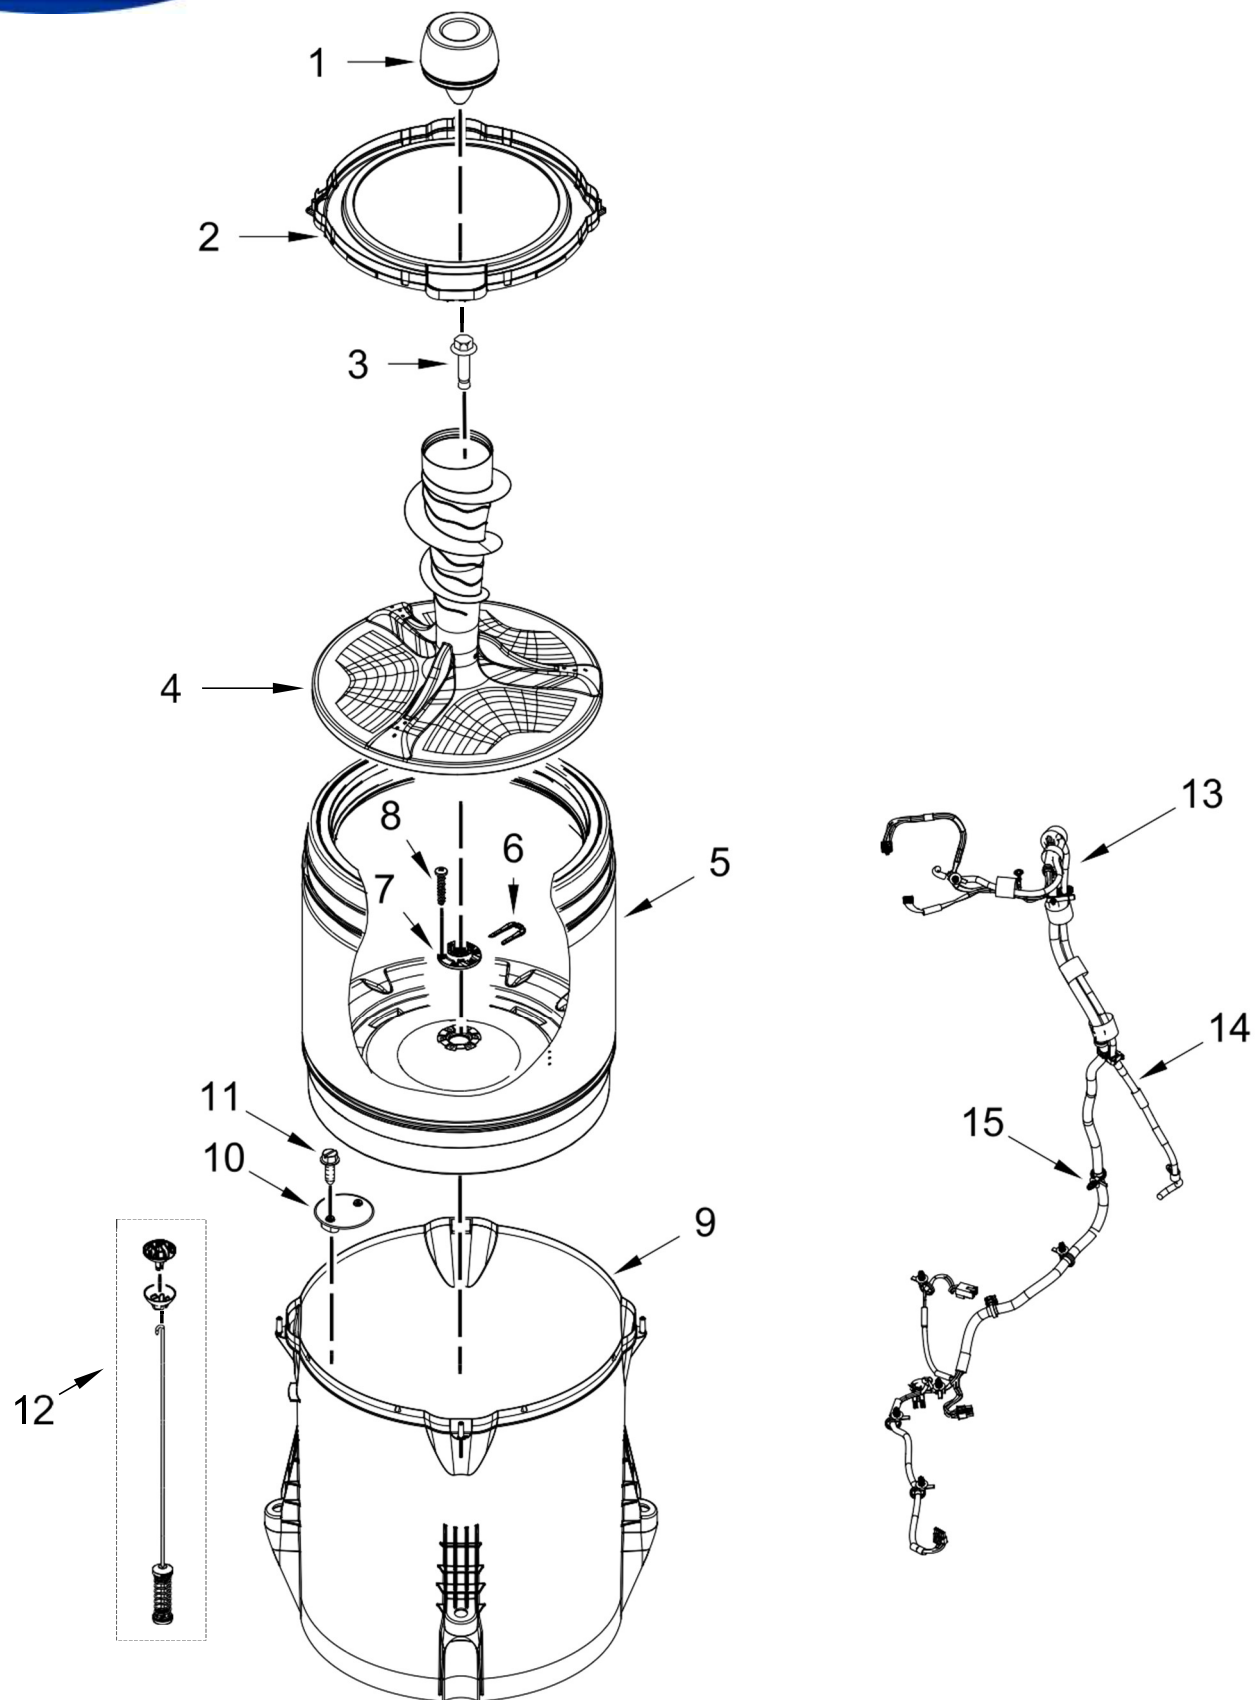

LAVADORA 7MMVWC565FW1

LAVADORA 7MMVWC565FW1

<u>Illus. No.</u>	<u>Part No.</u>	<u>Description</u>	<u>Illus. No.</u>	<u>Part No.</u>	<u>Description</u>	<u>Illus. No.</u>	<u>Part No.</u>	<u>Description</u>
1	W11116073	Panel, Console	9	W10285517	Switch, Rotary Encoder (3 Position)	17	W11131852	Inlet Assembly, Water
2	688805	Clip, Spring				18	W10868094	Harness, Valve
3		End Cap (L.H.)	10	90767	Screw	19	W10285512	Switch, Rotary Encoder (4 Position)
	W10193824	White	11	W10737739	Cord, Power			
4		End Cap (R.H.)	12	3400076	Screw	20	359625	Screw
	W10193821	White	13		Knob, Timer	21	W10285518	Switch, Rotary Encoder (5 Position)
5	8312709	Clip, Console		W10558463	Grey			
6	W11320235	Control Unit Assembly, Machine and Motor	14		Knob, Control	22	W10694669	Harness, Jumper
				W10562155	Grey	23	W10213953	Screw
7	W10641362	Panel, Console Rear Cover	15	W10285511	Switch, Rotary Encoder (2 Position)			
8	W10660565	Screw	16	W10694685	Harness, Upper			

LAVADORA 7MMVWC565FW1

LAVADORA 7MMVWC565FW1

<u>Illus.</u> <u>No.</u>	<u>Part No.</u>	<u>Description</u>	<u>Illus.</u> <u>No.</u>	<u>Part No.</u>	<u>Description</u>	<u>Illus.</u> <u>No.</u>	<u>Part No.</u>	<u>Description</u>
1	W10863013	Dispenser, Fabric Softener	8	8533953	Screw	13	W11255099	Harness, Lower
2	W10578859	Tub Ring	9	W11219115	Tub	14	W10236981	Hose, Pressure Switch
3	W10625252	Screw	10	W11089264	Filter, Drain Pump	15	W10339680	Cable Tie
4	W10821990	Agitator (Complete)	11	8533928	Screw			
5	W10586077	Basket Assembly	12	W11228718	Damper Assembly, Tub Suspension (Set Of 4-Includes Suspension Bushings and Suspension Balls)			
6	W11284133	Retainer, Drive Block						
7	W10396887	Hub - Driven, Basket						

LAVADORA 7MMVWC565FW1

LAVADORA 7MMVWC565FW1

<u>Illus. No.</u>	<u>Part No.</u>	<u>Description</u>
1	W11259498	Pump Assembly, Drain
2	W10004910	Screw
3	W10763078	Hose, Inner Drain Assembly
4	8317496	Clamp, Hose
5	W10870913	Gearcase Assembly