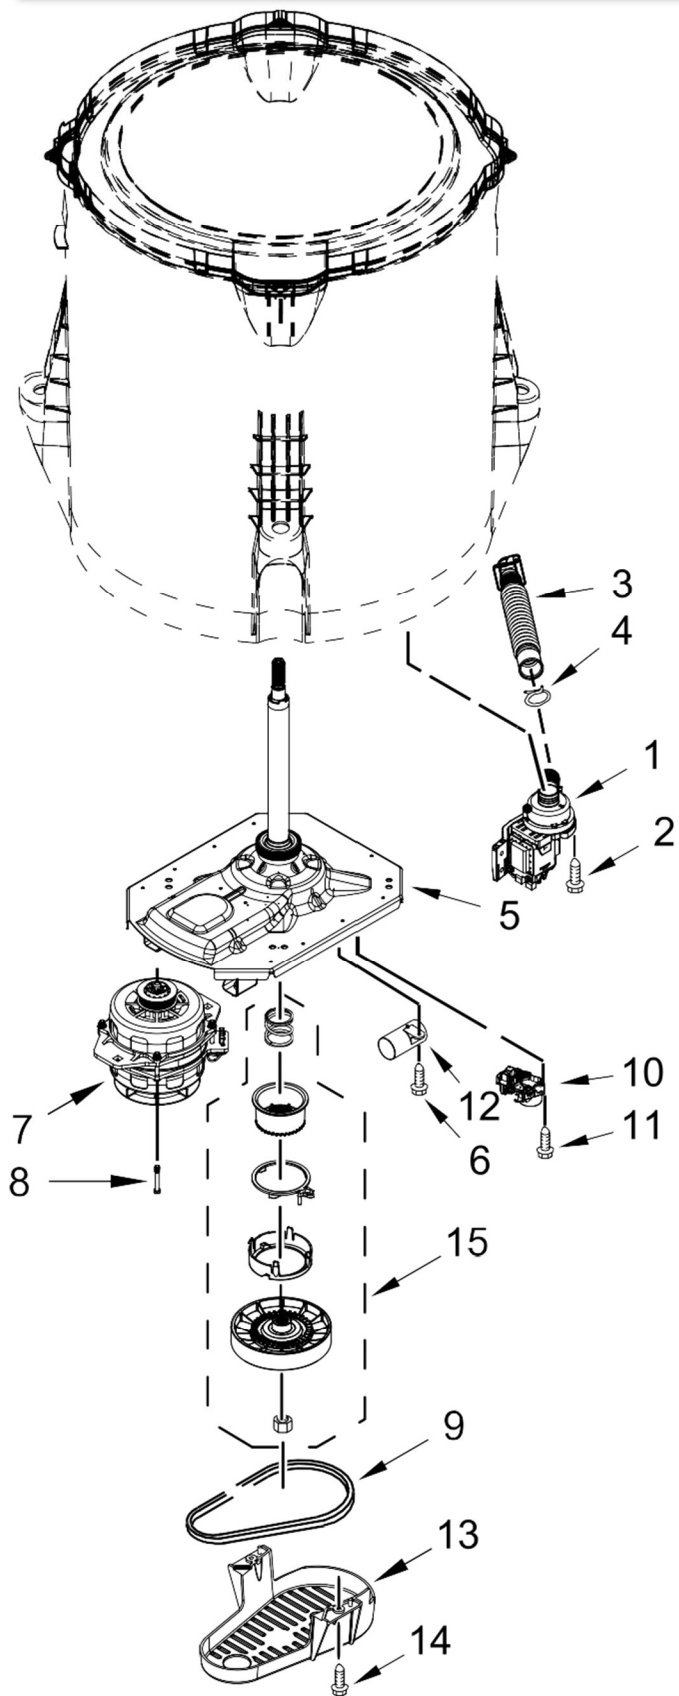

<u>Illus. No.</u>	<u>Part No.</u>	<u>Description</u>
9	W10285517	Switch, Rotary Encoder (3 Position)
10	90767	Screw
11	W10737739	Cord, Power
12	3400076	Screw
13		Knob, Timer
	W10558463	Grey
14		Knob, Control
	W10562155	Grey
15	W10285511	Switch, Rotary Encoder (2 Position)
16	W10694685	Harness, Upper

LAVADORA 7MMVWC565FW2

LAVADORA 7MMVWC565FW2

Illus.
No. **Part No.** **Description**

- 1 W10863013 Dispenser, Fabric Softener
- 2 W10578859 Tub Ring
- 3 W10625252 Screw
- 4 W10821990 Agitator (Complete)
- 5 W10586077 Basket Assembly
- 6 W11284133 Retainer, Drive Block
- 7 W10396887 Hub - Driven, Basket
- 8

Illus.
No. **Part No.** **Description**

- 8 8533953 Screw
- 9 W11219115 Tub
- 10 W11089264 Filter, Drain Pump
- 11 8533928 Screw
- 12 W11228718 Damper Assembly, Tub Suspension (Set Of 4-Includes Suspension Bushings and Suspension Balls)

Illus.
No. **Part No.** **Description**

- 13 W11255099 Harness, Lower
- 14 W10236981 Hose, Pressure Switch
- 15 W10339680 Cable Tie

LAVADORA 7MMVWC565FW2

LAVADORA 7MMVWC565FW2

Illus.
No. **Part No.** **Description**