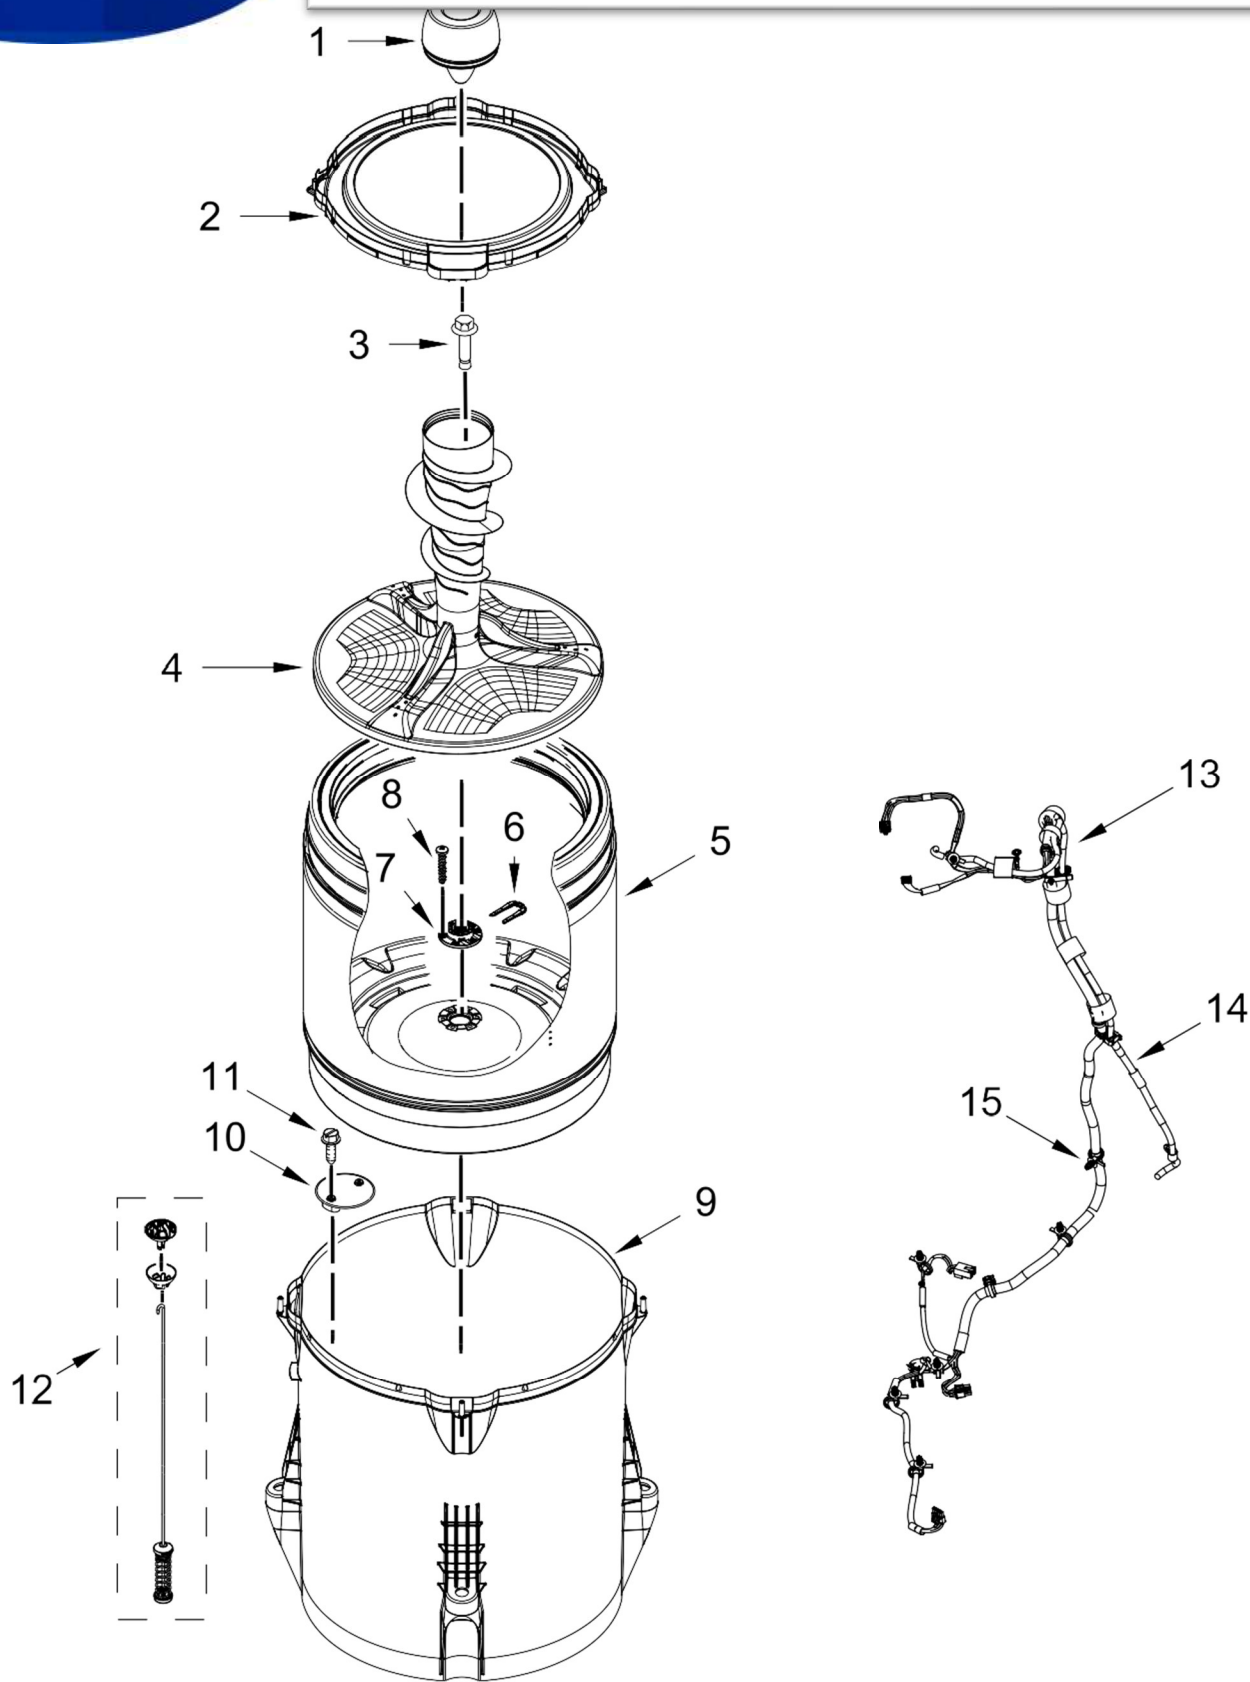

LAVADORA 7MMVWC565FW2