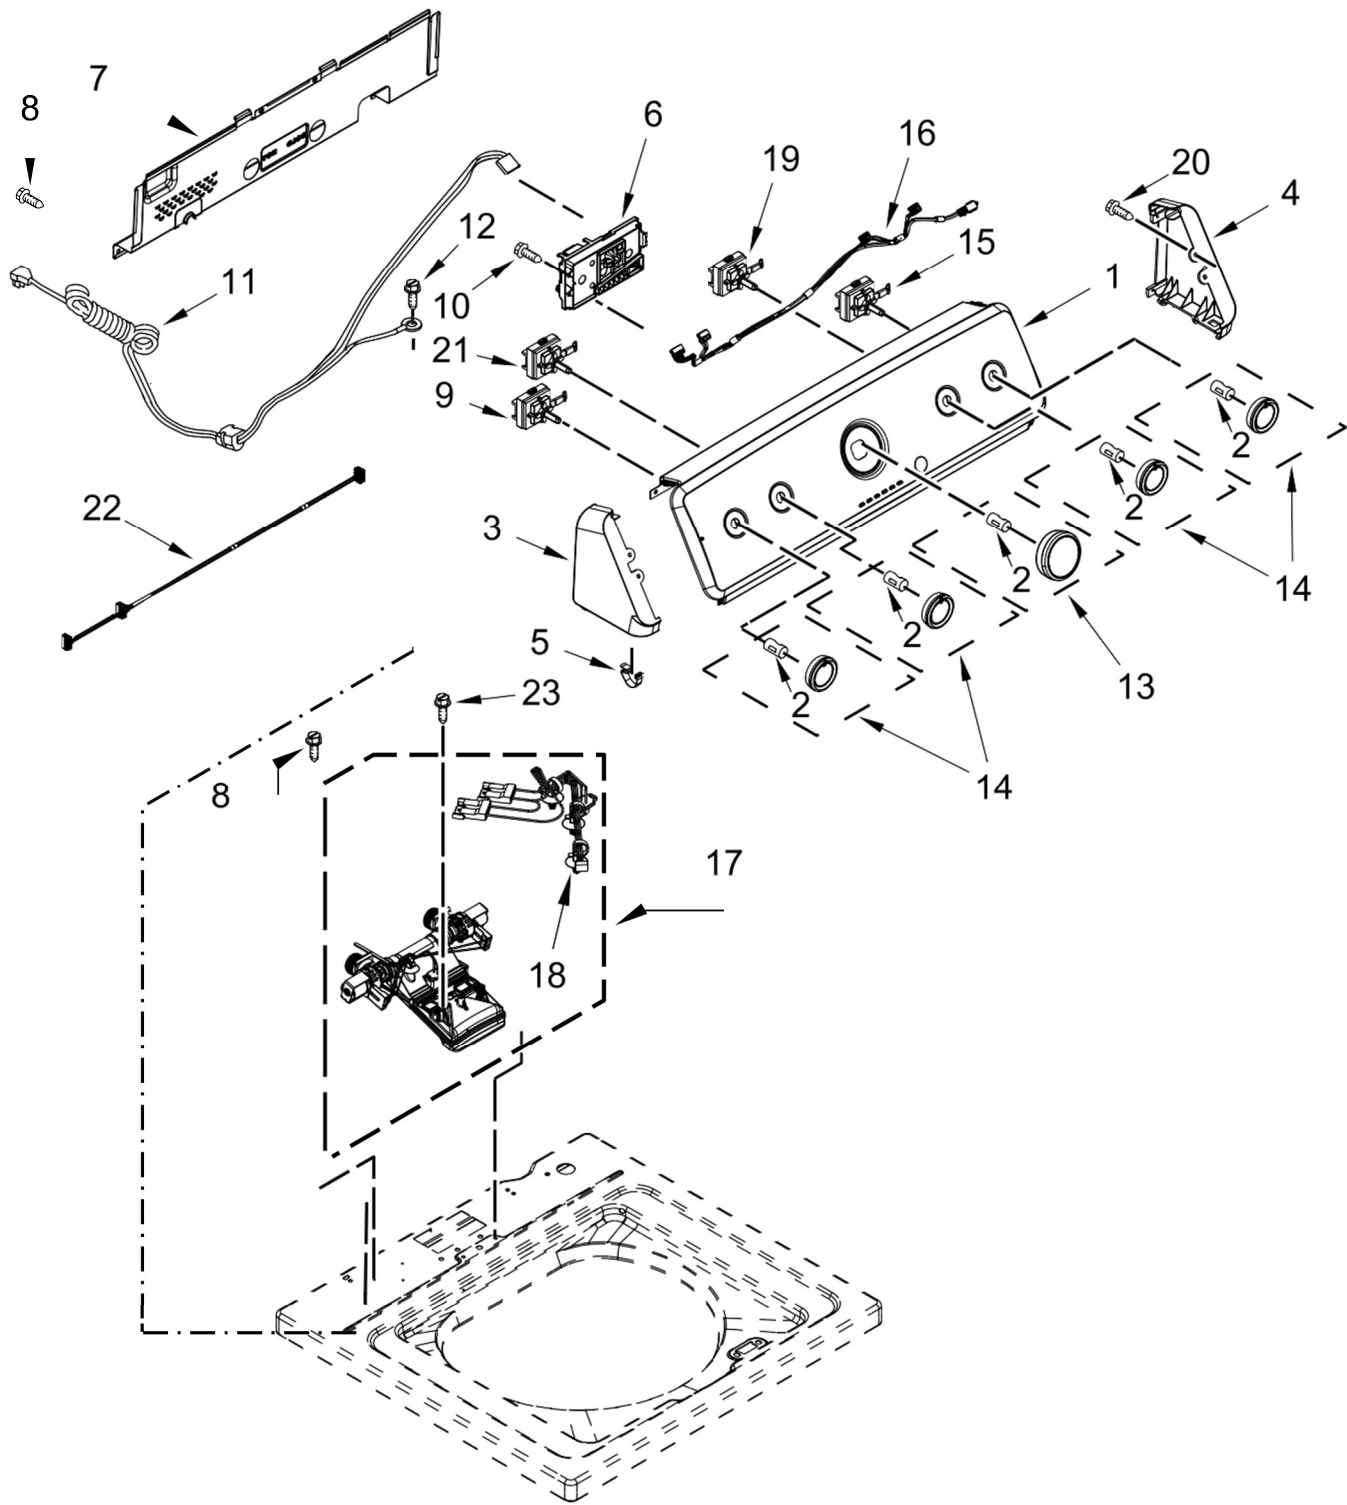

BENITO JUÁREZ #1500 GPE ZITON, CD. GUADALUPE NUEVO LEÓN TEL: 8183377999 Y 49
HORARIOS: LUNES A VIERNES 8:30 A 6:00 PM Y SÁBADOS DE 8:30 A 2:00 PM

www.denek.com