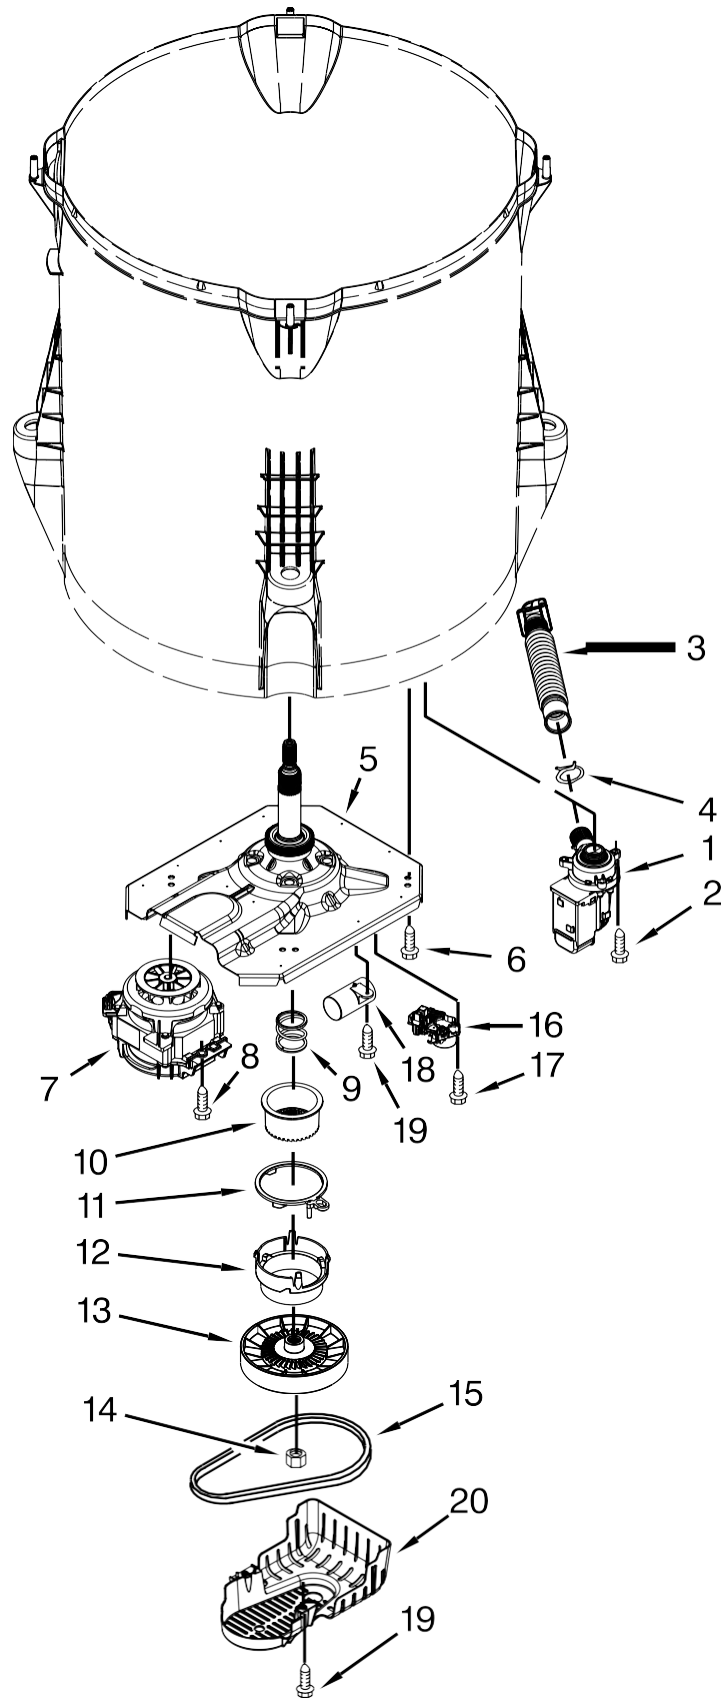

Lavadora Maytag 7MMVWH450DW0

<u>Illus.</u>	<u>No.</u>	<u>Part No.</u>	<u>Description</u>
	1	W10465543	Pump Assembly, Drain
	2	W10004910	Screw
	3	W10215091	Hose, Inner Drain Assembly
	4	8317496	Clamp, Hose
	5	W10469846	Gearcase Assembly
	6	W10249633	Screw
	7	W10416660	Motor, Drive

<u>Illus.</u>	<u>No.</u>	<u>Part No.</u>	<u>Description</u>
	8	W10094780	Screw
	9	W10326374	Spring, Splutch
	10	W10006352	Slider, Splutch
	11	W10006353	Cam Ring, Splutch
	12	W10006354	Cam, Splutch
	13	W10536113	Pulley
	14	W10604214	Nut, Pulley
	15	W10006384	Belt, Drive

<u>Illus.</u>	<u>No.</u>	<u>Part No.</u>	<u>Description</u>
	16	W10006355	Actuator, Shift
	17	9741052	Screw
	18	W10390446	Capacitor, Motor Run
	19	357640	Screw
	20	W10607146	Shield, Pulley Cover