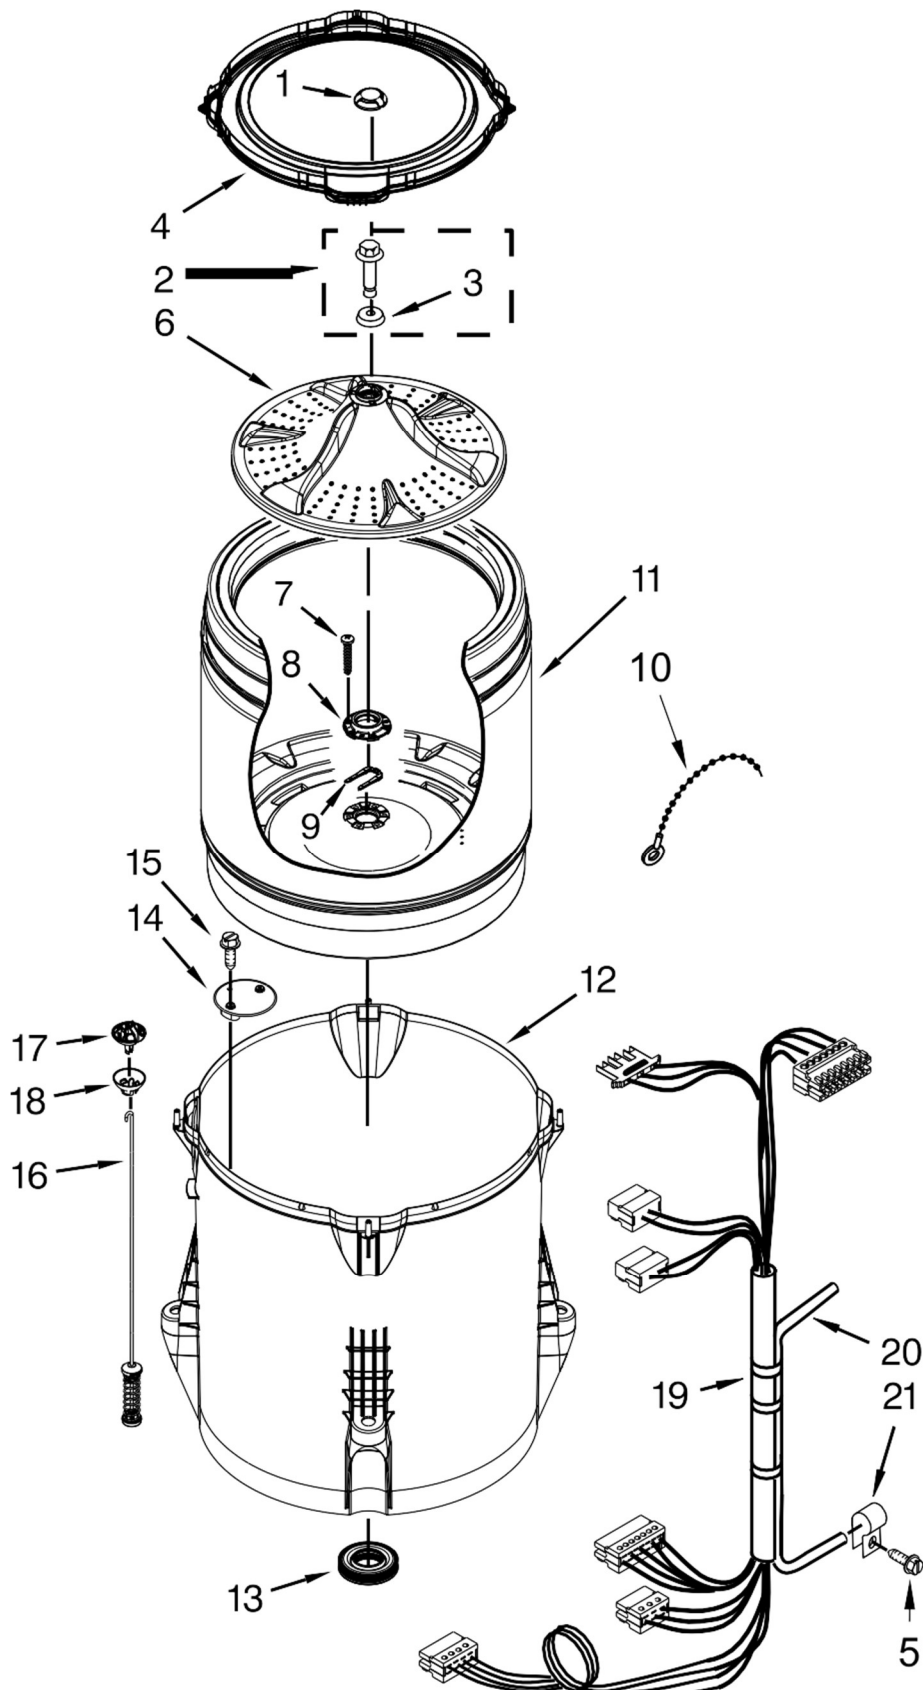

Lavadora Maytag 7MMVWH450DW0

<u>Illus.</u> <u>No.</u>	<u>Part No.</u>	<u>Description</u>
1	W10652291	Console Assembly
2		Assembly, Timer Knob
	W10558463	Grey
3	W10579238	Harness, Upper
4		Assembly, Control Knob
	W10562155	Grey
5	8312709	Clip, Console
6	W10581554	Control Unit Assembly, Machine and Motor
7	W10420984	Panel, Console Rear Cover
8	3390647	Screw
9	1157158	Screw

<u>Illus.</u> <u>No.</u>	<u>Part No.</u>	<u>Description</u>
10	W10584420	Switch, Rotary Encoder (2 Position)
11	W10621620	Cord, Power
12	3400076	Screw
13	W10601447	Housing Assembly, Dispenser
14	W10500742	Valve, Cold Water Inlet
15	W10500739	Valve, Hot Water Inlet
16	W10601130	Harness, Valve
17	3400061	Screw
18	97787	Screw
19	W10240946	Bezel, Dispenser
20	W10658444	Drawer, Dispenser Assembly

<u>Illus.</u> <u>No.</u>	<u>Part No.</u>	<u>Description</u>
21	W10287478	Handle, Dispenser Drawer Facia
22	9740848	Screw
23	W10584423	Switch, Rotary Encoder (5 Position)
24	688805	Clip, Spring
25	W10584422	Switch, Rotary Encoder (4 Position)
26	W10242307	Washer, Inlet Hose
27		Hose, Water Inlet
	W10194210	Cold Water
	W10194211	Hot Water
28	353362	Washer, Filter

Lavadora Maytag 7MMVWH450DW0