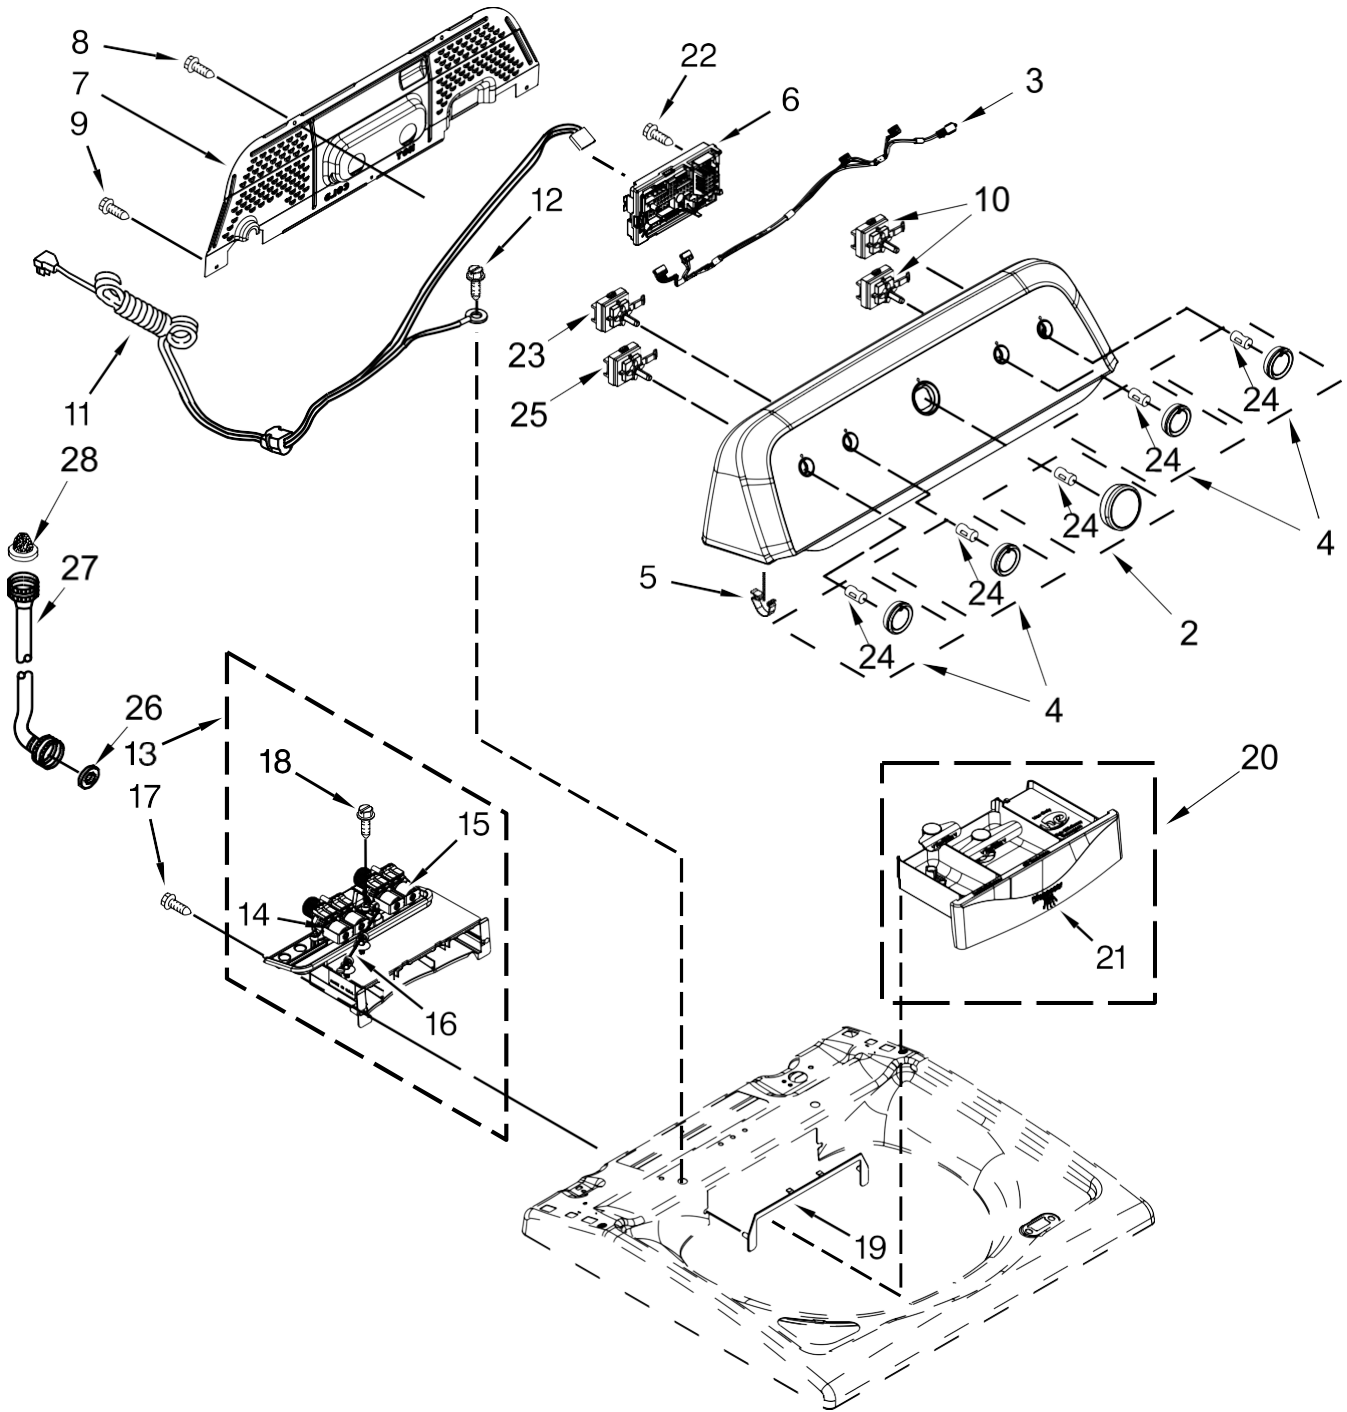

Lavadora Maytag 7MMVWH450DW0

| <u>Illus.</u><br><u>No.</u> | <u>Part No.</u> | <u>Description</u>                          |
|-----------------------------|-----------------|---|
| 1                           | W10652291       | Console Assembly                            |
| 2                           |                 | Assembly, Timer Knob                        |
|                             | W10558463       | Grey  |
| 3                           | W10579238       | Harness, Upper                              |
| 4                           |                 | Assembly, Control Knob                      |
|                             | W10562155       | Grey  |
| 5                           | 8312709         | Clip, Console                               |
| 6                           | W10581554       | Control Unit Assembly,<br>Machine and Motor |
| 7                           | W10420984       | Panel, Console Rear<br>Cover                |
| 8                           | 3390647         | Screw                                       |
| 9                           | 1157158         | Screw                                       |