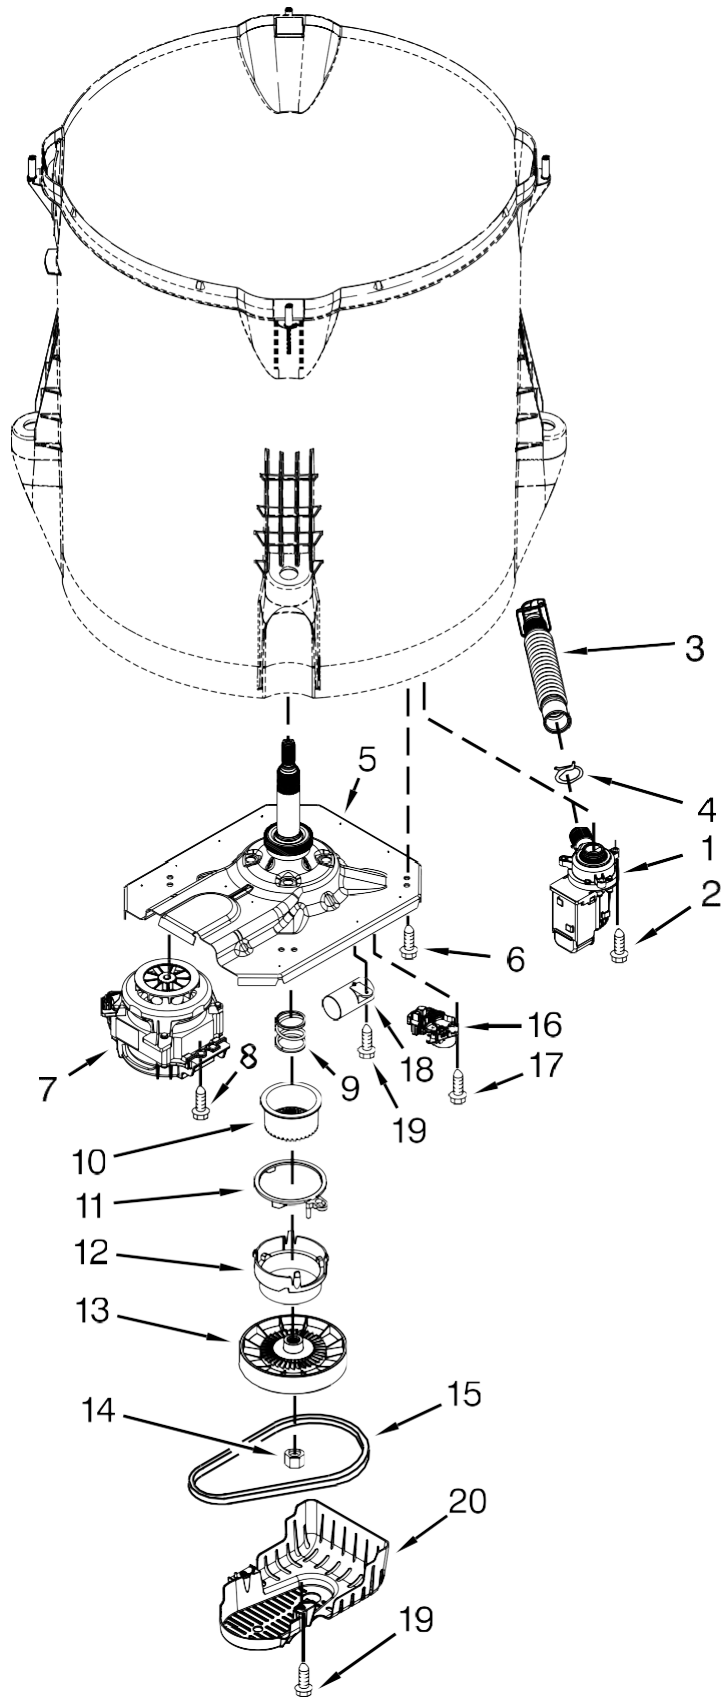

Lavadora Maytag 7MMVWH450DW1

<u>Illus.</u> <u>No.</u>	<u>Part No.</u>	<u>Description</u>
1	W10465543	Pump Assembly, Drain
2	W10004910	Screw
3	W10215091	Hose, Inner Drain Assembly
4	8317496	Clamp, Hose
5	W10469846	Gearcase Assembly
6	W10249633	Screw
7	W10677719	Motor, Drive

<u>Illus.</u> <u>No.</u>	<u>Part No.</u>	<u>Description</u>
8	W10094780	Screw
9	W10326374	Spring, Splutch
10	W10006352	Slider, Splutch
11	W10006353	Cam Ring, Splutch
12	W10006354	Cam, Splutch
13	W10536113	Pulley
14	W10604214	Nut, Pulley
15	W10006384	Belt, Drive

<u>Illus.</u> <u>No.</u>	<u>Part No.</u>	<u>Description</u>
16	W10597177	Actuator, Shift
17	9741052	Screw
18	W10390446	Capacitor, Motor Run
19	357640	Screw
20	W10607146	Shield, Pulley Cover