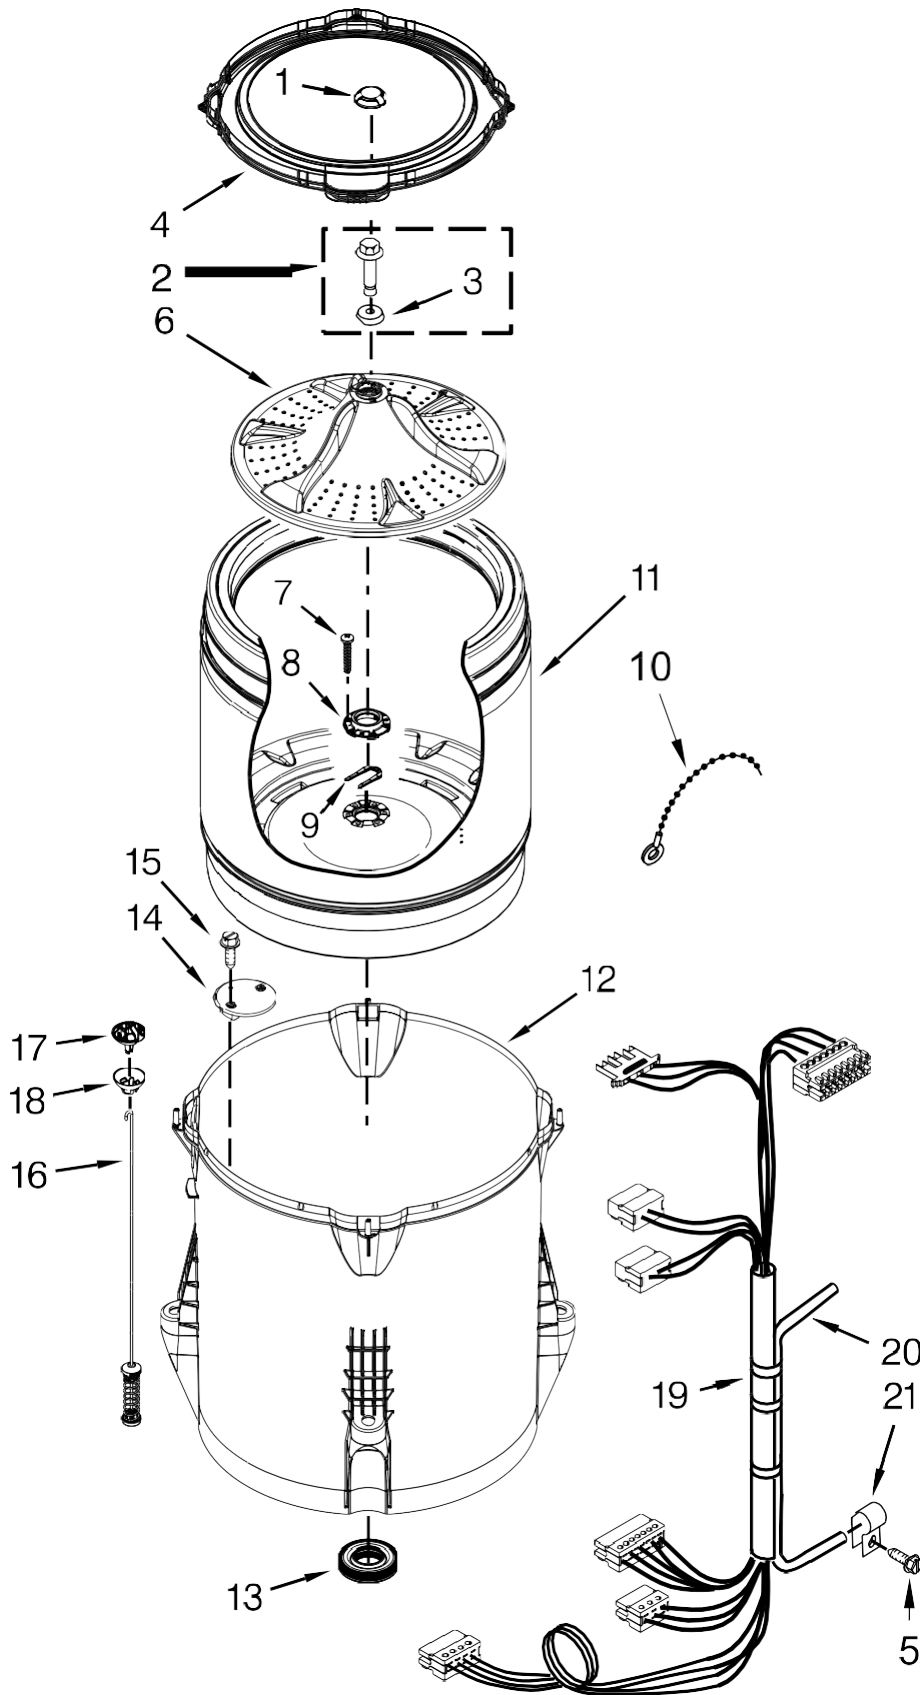

<u>Illus. No.</u>	<u>Part No. Description</u>
19	W10512626 Brace, Cabinet Top - Rear
20	1157158 Screw
21	W10270399 Hinge, Lid (Right)
22	W10556332 Foot Assembly, Leveling
23	W10250884 Panel, Rear
24	W10492808 Badge
25	W10142728 Screw
26	W10215139 Cover, Harness
27	3400076 Screw
28	9740848 Screw
29	W10221546 Hose, Outer Drain Assembly
30	W10280024 U-Bend, Drain Hose
31	356138 Clamp, Hose

Lavadora Maytag 7MMVWH450DW1

Lavadora Maytag 7MMVWH450DW1

<u>Illus.</u> <u>No.</u>	<u>Part No.</u>	<u>Description</u>
1	W10652291	Console Assembly
2		Assembly, Timer Knob
	W10558463	Grey
3	W10579238	Harness, Upper
4		Assembly, Control Knob
	W10562155	Grey
5	8312709	Clip, Console
6	W10581554	Control Unit Assembly, Machine and Motor
7	W10420984	Panel, Console Rear Cover
8	3390647	Screw
9	1157158	Screw

<u>Illus.</u> <u>No.</u>	<u>Part No.</u>	<u>Description</u>
10	W10584420	Switch, Rotary Encoder (2 Position)
11	W10621620	Cord, Power
12	3400076	Screw
13	W10601447	Housing Assembly, Dispenser
14	W10500742	Valve, Cold Water Inlet
15	W10500739	Valve, Hot Water Inlet
16	W10601130	Harness, Valve
17	3400061	Screw
18	97787	Screw
19	W10240946	Bezel, Dispenser
20	W10658444	Drawer, Dispenser Assembly

<u>Illus.</u> <u>No.</u>	<u>Part No.</u>	<u>Description</u>
21	W10287478	Handle, Dispenser Drawer Facia
22	9740848	Screw
23	W10584423	Switch, Rotary Encoder (5 Position)
24	688805	Clip, Spring
25	W10584422	Switch, Rotary Encoder (4 Position)
26	W10242307	Washer, Inlet Hose
27		Hose, Water Inlet
	W10194210	Cold Water
	W10194211	Hot Water
28	353362	Washer, Filter