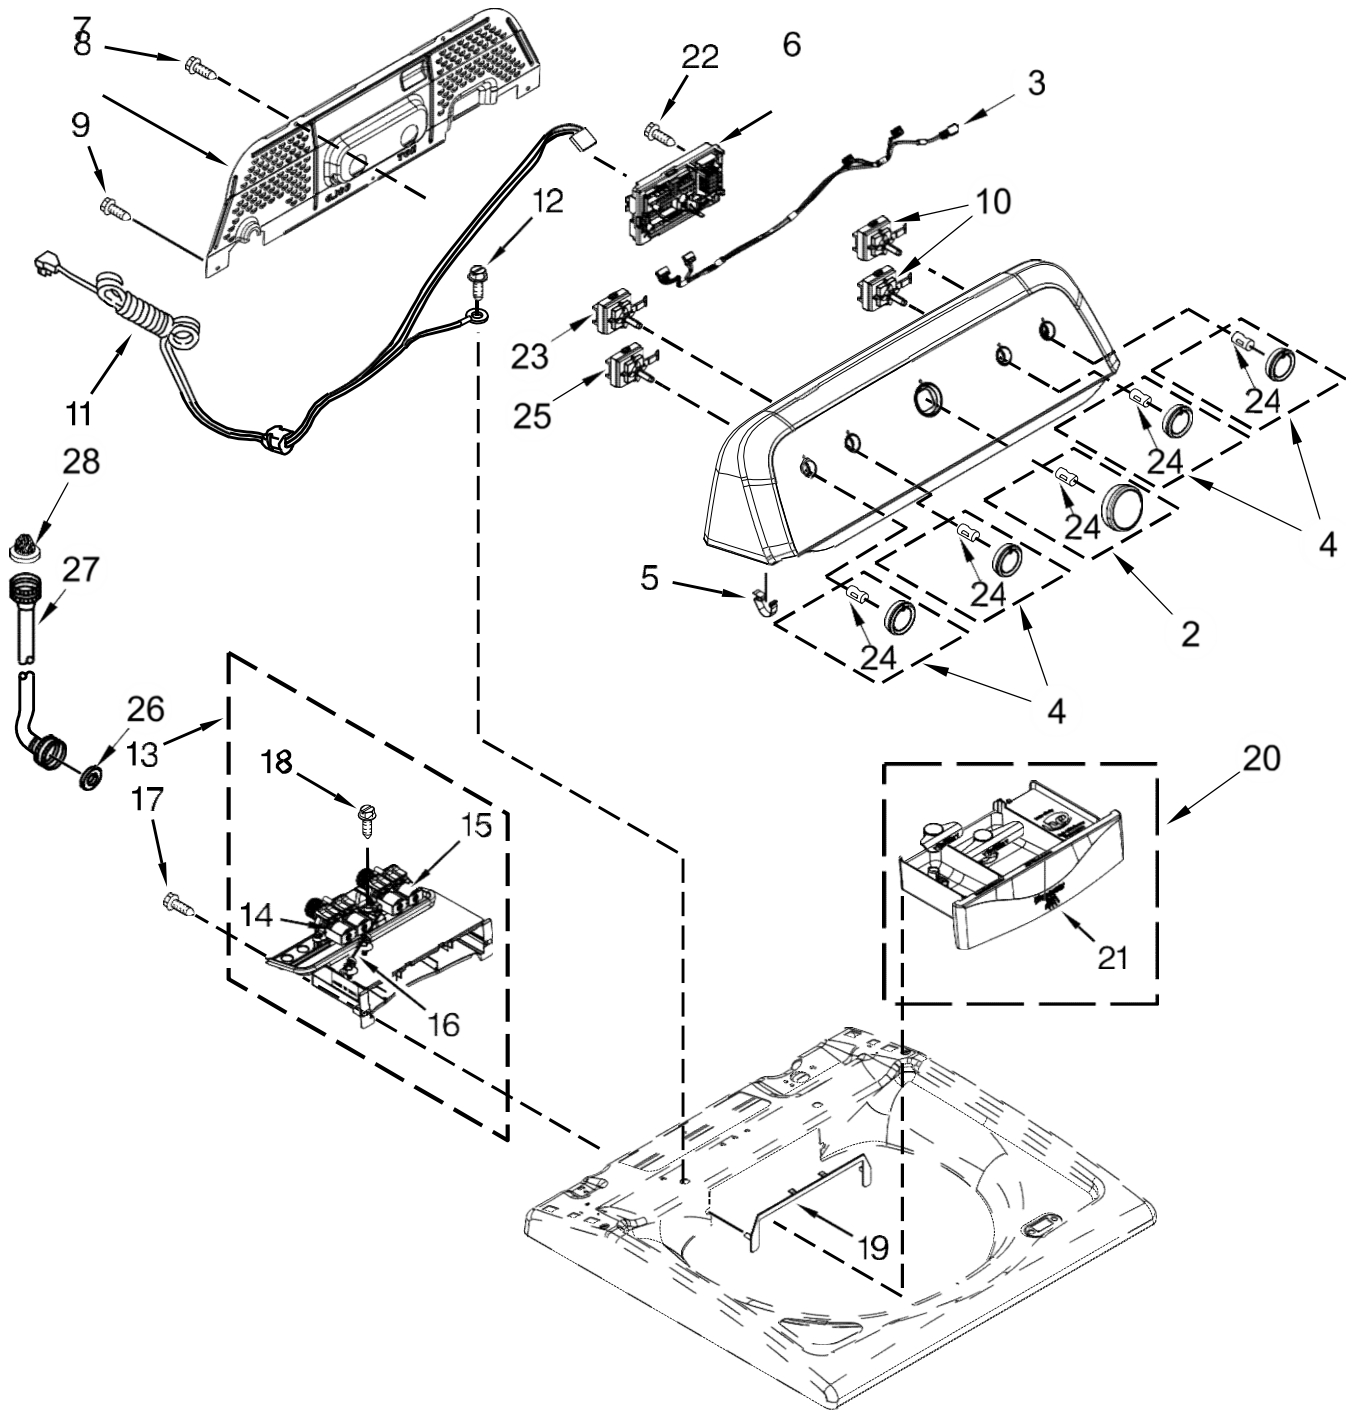

Lavadora Maytag 7MMVWH450DW1

Lavadora Maytag 7MMVWH450DW1

<u>Illus.</u> <u>No.</u>	<u>Part No.</u>	<u>Description</u>
1	W10652291	Console Assembly
2		Assembly, Timer Knob
	W10558463	Grey
3	W10579238	Harness, Upper
4		Assembly, Control Knob
	W10562155	Grey
5	8312709	Clip, Console
6	W10581554	Control Unit Assembly, Machine and Motor
7	W10420984	Panel, Console Rear Cover
8	3390647	Screw
9	1157158	Screw

<u>Illus.</u> <u>No.</u>	<u>Part No.</u>	<u>Description</u>
10	W10584420	Switch, Rotary Encoder (2 Position)
11	W10621620	Cord, Power
12	3400076	Screw
13	W10601447	Housing Assembly, Dispenser
14	W10500742	Valve, Cold Water Inlet
15	W10500739	Valve, Hot Water Inlet
16	W10601130	Harness, Valve
17	3400061	Screw
18	97787	Screw
19	W10240946	Bezel, Dispenser
20	W10658444	Drawer, Dispenser Assembly

<u>Illus.</u> <u>No.</u>	<u>Part No.</u>	<u>Description</u>
21	W10287478	Handle, Dispenser Drawer Facia
22	9740848	Screw
23	W10584423	Switch, Rotary Encoder (5 Position)
24	688805	Clip, Spring
25	W10584422	Switch, Rotary Encoder (4 Position)
26	W10242307	Washer, Inlet Hose
27		Hose, Water Inlet
	W10194210	Cold Water
	W10194211	Hot Water
28	353362	Washer, Filter