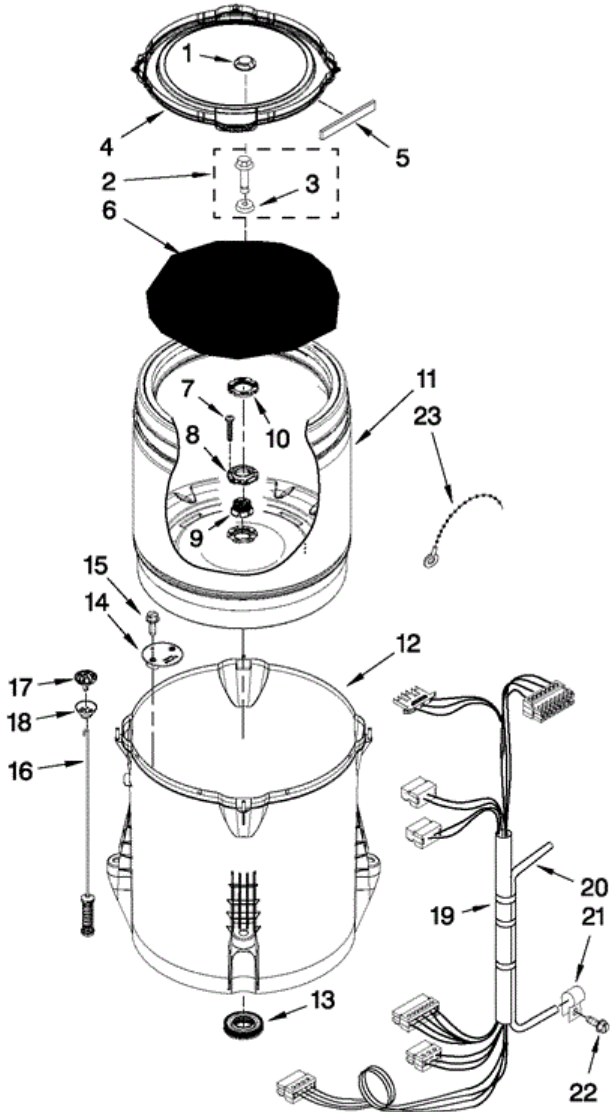

7MMVWX500YW0 TABLERO

7MMVWX500YW0 TABLERO

1	W10329781	CONSOLE
2	W10251381	KNOB, CONTROL (INCLUDES ITEM 24)
3	W10272630	USER INTERFACE
4	W10219342	SCREW, 8-16 X 3/4
5	8312709	CLIP, CONSOLE
6	W10393448	CONTROL UNIT ASSEMBLY, MACHINE & MOTOR
7	W10269597	PANEL, CONSOLE REAR COVER
8	3390647	SCREW, 8-18 X 1/2
9	1157158	SCREW, 8-18 X 3/8
10	W10280079	SEAL, CONSOLE
11	W10266797	CORD, POWER
12	3400076	SCREW, POWER CORD GROUND
13	W10240963	HOUSING ASSEMBLY - DISPENSER
14	W10240949	VALVE, COLD WATER INLET
15	W10240948	VALVE, HOT WATER INLET
16	W10240967	HARNESS, VALVE
17	3400061	SCREW, DISPENSER HOUSING MOUNTING
18	97787	SCREW, INLET VALVE MOUNTING
19	W10240946	BEZEL, DISPENSER
20	W10240960	DRAWER, DISPENSER ASSEMBLY
21	W10287478	HANDLE, DISPENSER DRAWER FACIA
22	9740848	SCREW, 8-18 X 1/2
23	W10326923	SPACER, KNOB
24	8536939	CLIP, KNOB
25	W10274524	TENSIONER, FACIA
26	W10305134	BEZEL, CYCLE TRIM
27	3196172	SCREW, 6-19 X 3/8
28	W10285493	HARNESS, USER INTERFACE

7MMVWX500YW0 TINAS

7MMVWX500YW0 TINAS

1	W10305251	CAP, IMPELLER
2	W10003790	SCREW & WASHER ASSEMBLY
3	3949550	WASHER
4	W10215146	TUB RING (INCLUDES ITEM 5)
5	W10205824	ABSORBER, IMPACT
6	W10215119	IMPELLER (WASHPLATE)
7	8533953	SCREW, 8-16 X 1.000
8	W10291415	HUB - DRIVEN, BASKET (INCLUDES ITEMS 7, 9 & 10)
9	W10291416	BLOCK, BASKET DRIVE (INCLUDES ITEMS 7, 8 & 10)
10	W10291417	NUT, SPANNER (INCLUDES ITEMS 7, 8 & 9)
11	W10238268	BASKET ASSEMBLY (INCLUDES ITEMS 7, 8, 9 & 10)
12	W10238301	TUB (INCLUDES ITEM 13)
13	W10006371	SEAL, TUB
14	W10215093	FILTER, DRAIN PUMP
15	8533928	SCREW, 8-18 X 3/4
16	W10257085	DAMPER ASSEMBLY, TUB SUSPENSION
17	W10215136	BALL, SUSPENSION (SET OF 4 - INCLUDES ITEM 18)
18	W10256551	BUSHING, SUSPENSION (SET OF 4 - INCLUDES 17)
19	W10328392	HARNESS, LOWER (INCLUDES ITEM 20)
20	8572540	HOSE PRESSURE SWITCH
21	W10005430	CLAMP, PRESSURE HOSE RETAINER
22	8533943	SCREW, 10-16 X 3/4
23	3347868	CABLE TIE