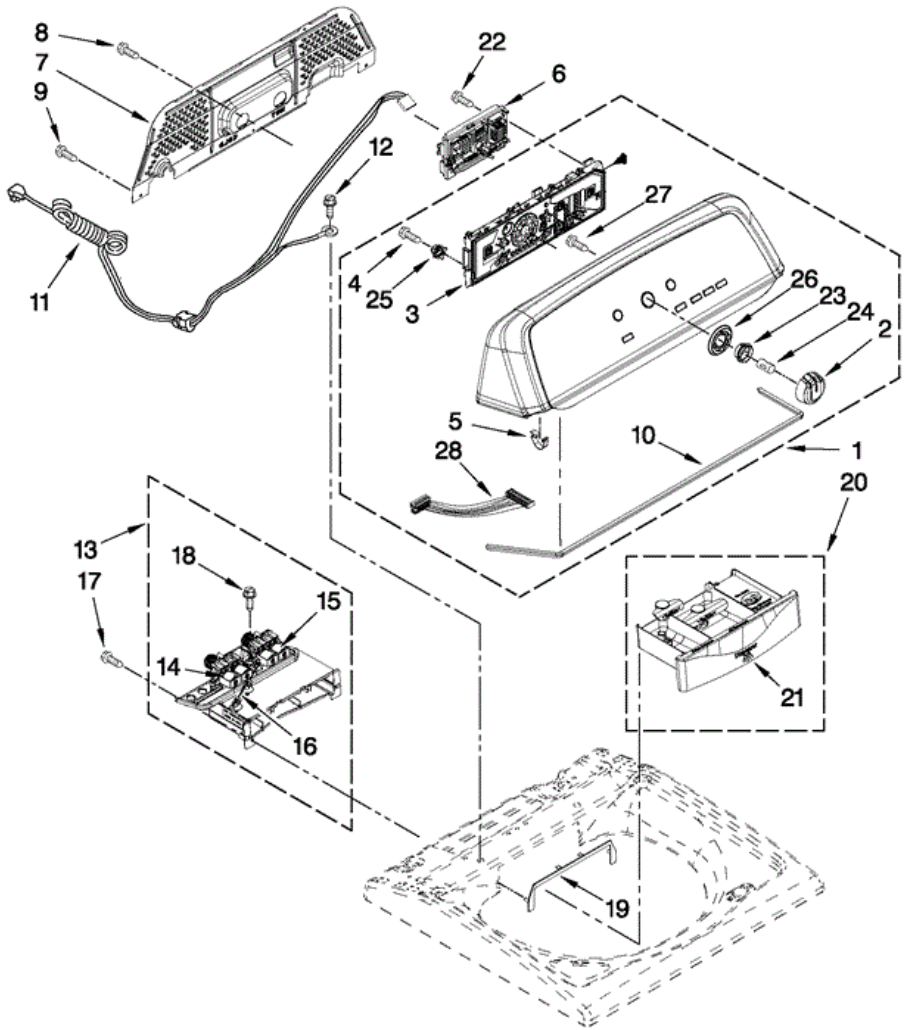

7MMVWX500YW0 TABLERO

7MMVWX500YW0 TABLERO

1	W10329781	CONSOLE
2	W10251381	KNOB, CONTROL (INCLUDES ITEM 24)
3	W10272630	USER INTERFACE
4	W10219342	SCREW, 8-16 X 3/4
5	8312709	CLIP, CONSOLE
6	W10393448	CONTROL UNIT ASSEMBLY, MACHINE & MOTOR
7	W10269597	PANEL, CONSOLE REAR COVER
8	3390647	SCREW, 8-18 X 1/2
9	1157158	SCREW, 8-18 X 3/8
10	W10280079	SEAL, CONSOLE
11	W10266797	CORD, POWER
12	3400076	SCREW, POWER CORD GROUND
13	W10240963	HOUSING ASSEMBLY - DISPENSER
14	W10240949	VALVE, COLD WATER INLET
15	W10240948	VALVE, HOT WATER INLET
16	W10240967	HARNESS, VALVE
17	3400061	SCREW, DISPENSER HOUSING MOUNTING
18	97787	SCREW, INLET VALVE MOUNTING
19	W10240946	BEZEL, DISPENSER
20	W10240960	DRAWER, DISPENSER ASSEMBLY
21	W10287478	HANDLE, DISPENSER DRAWER FACIA
22	9740848	SCREW, 8-18 X 1/2
23	W10326923	SPACER, KNOB
24	8536939	CLIP, KNOB
25	W10274524	TENSIONER, FACIA
26	W10305134	BEZEL, CYCLE TRIM
27	3196172	SCREW, 6-19 X 3/8
28	W10285493	HARNESS, USER INTERFACE