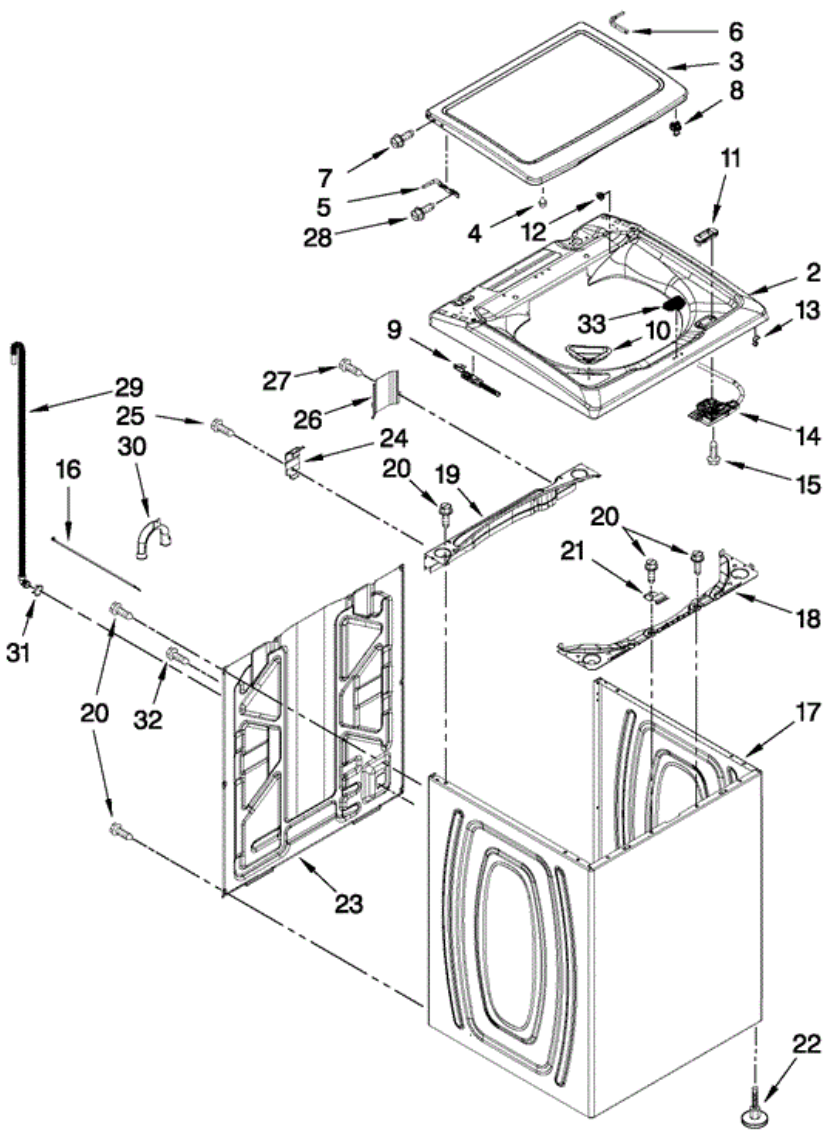

7MMVWX500YW0 GABINETE