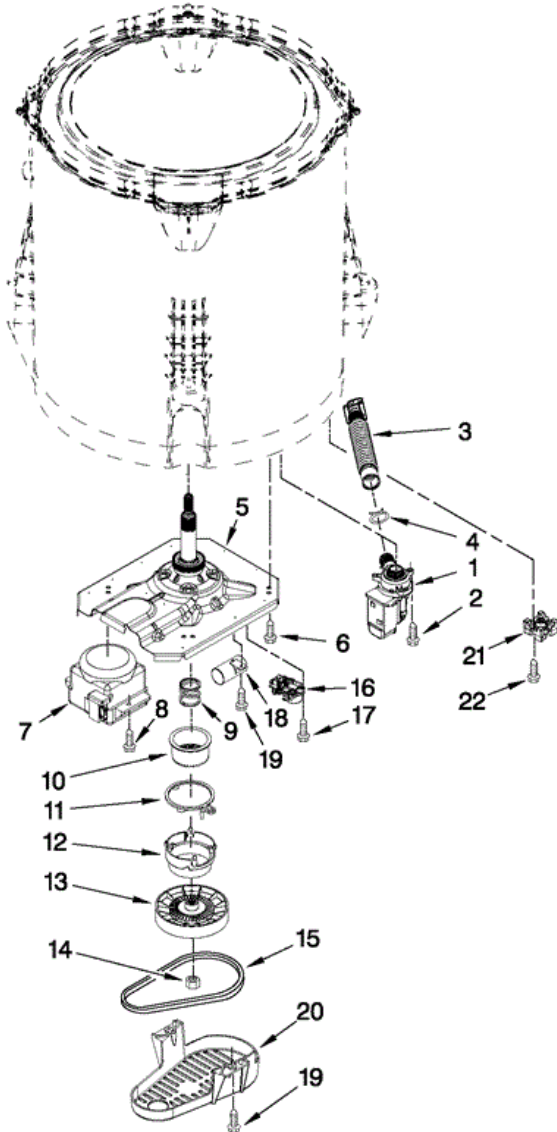

7MMVWX500YW0 TRANSMISION