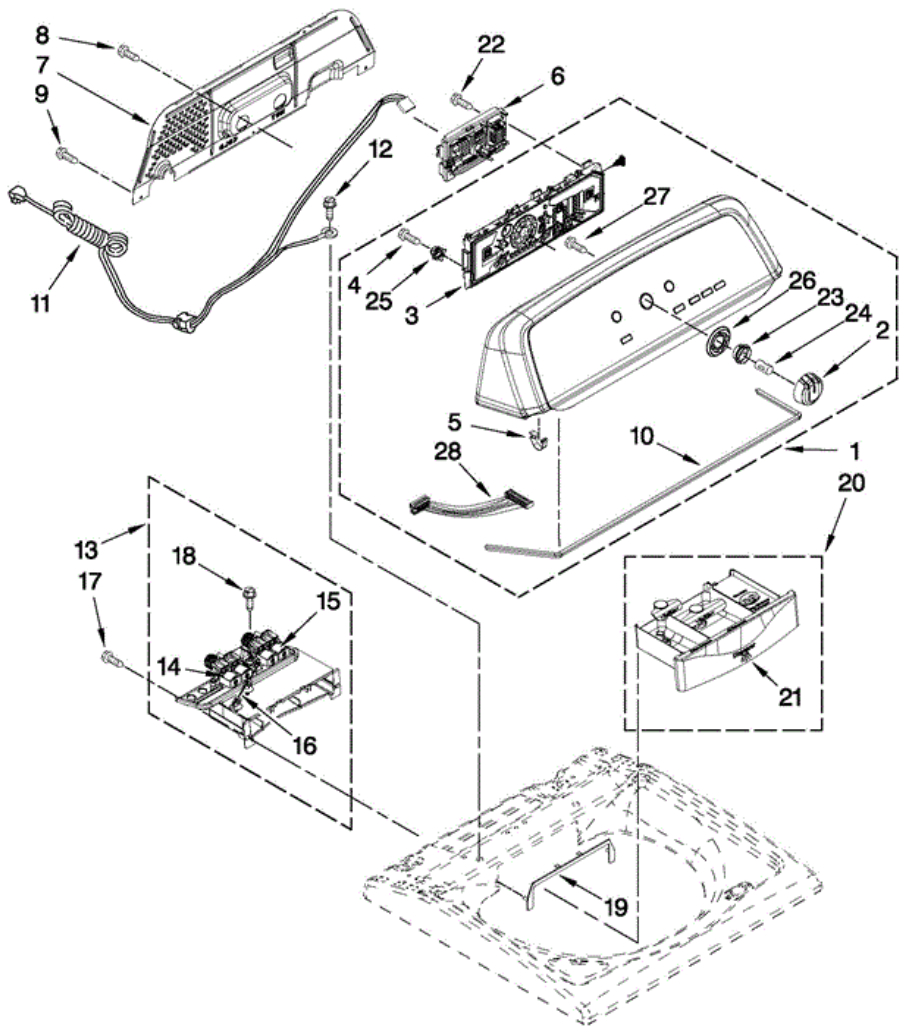

7MMVWX500YW1 TABLERO