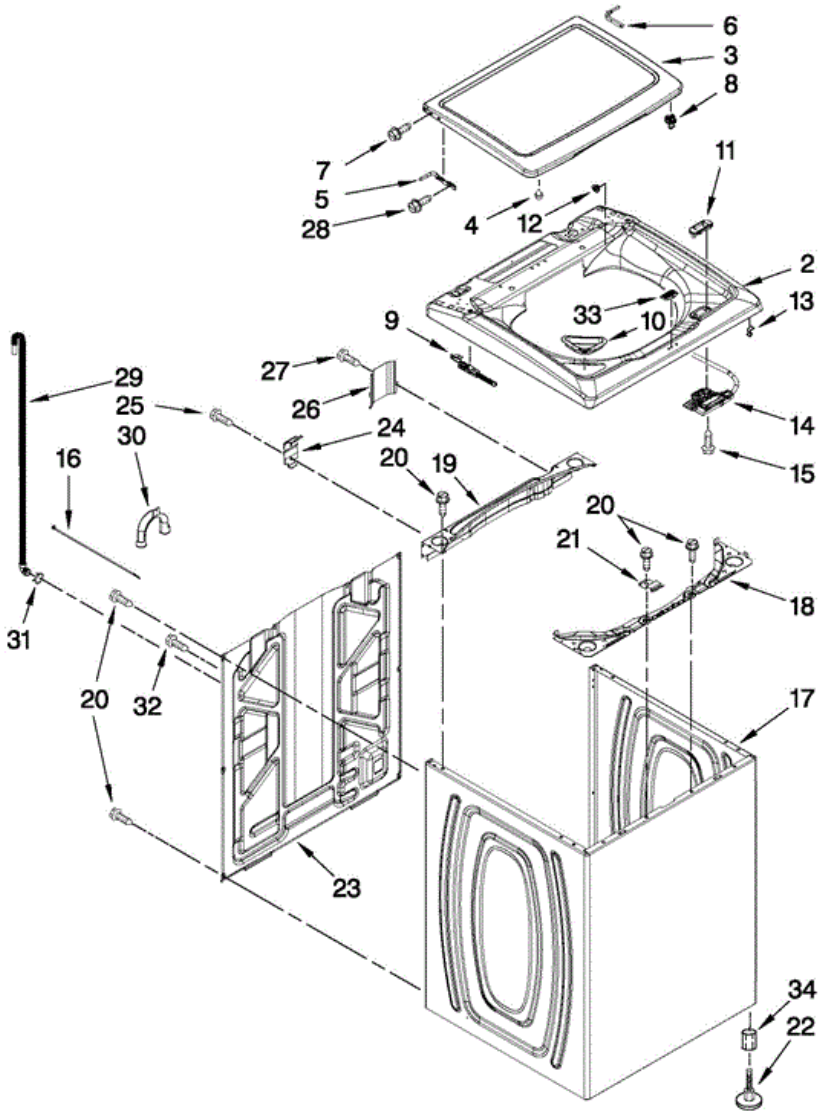

7MMVWX500YW1 GABINETE

7MMVWX500YW1 GABINETE

2	W10238290	TOP
3	W10427124	LID (INCLUDES ITEM 4)
4	9724509	BUMPER, LID
5	8563965	HINGE, WIRE (L.H.)
6	8572974	HINGE, WIRE (R.H.)
7	693995	SCREW, 8-18 X .375
8	W10239968	STRIKE, LID LOCK
9	W10270398	HINGE, LID (LEFT HAND)
9	W10270399	HINGE, LID (RIGHT HAND)
10	W10240977	DISPENSER, BLEACH
11	W10392041	BEZEL, LID LOCK
12	W10293293	BEARING, LID HINGE (RIGHT HAND)
12	W10293653	BEARING, LID HINGE (LEFT HAND)
13	90016	CLIP, LID LOCK HARNESS
14	W10238287	LATCH, LID LOCK ASSEMBLY
15	8281163	SCREW, 8-16 X 1/2
16	W10339879	CABLE TIE
17	W10251994	CABINET (INCLUDES ITEMS 18, 19, 20 & 22)
18	W10215098	BRACE, CABINET TOP - FRONT
19	W10215099	BRACE, CABINET TOP - REAR
20	1157158	SCREW, 8-18 X 3/8
21	W10248088	LOCK, TOP
22	W10335586	FOOT ASSEMBLY, LEVELING
23	W10250884	PANEL, REAR
24	W10215102	HINGE, TOP
25	W10142728	SCREW, 8-32 X 3/8
26	W10215139	COVER, HARNESS
27	3400076	SCREW, 10-23 X 5/8
28	W10339706	SCREW, 6-32 X .75
29	W10221546	HOSE, OUTER DRAIN ASSEMBLY (INCIL. 30 & 31)
30	W10280024	U-BEND, DRAIN HOSE
31	356138	CLAMP, HOSE
32	9740848	SCREW, 8-18 X 1/2