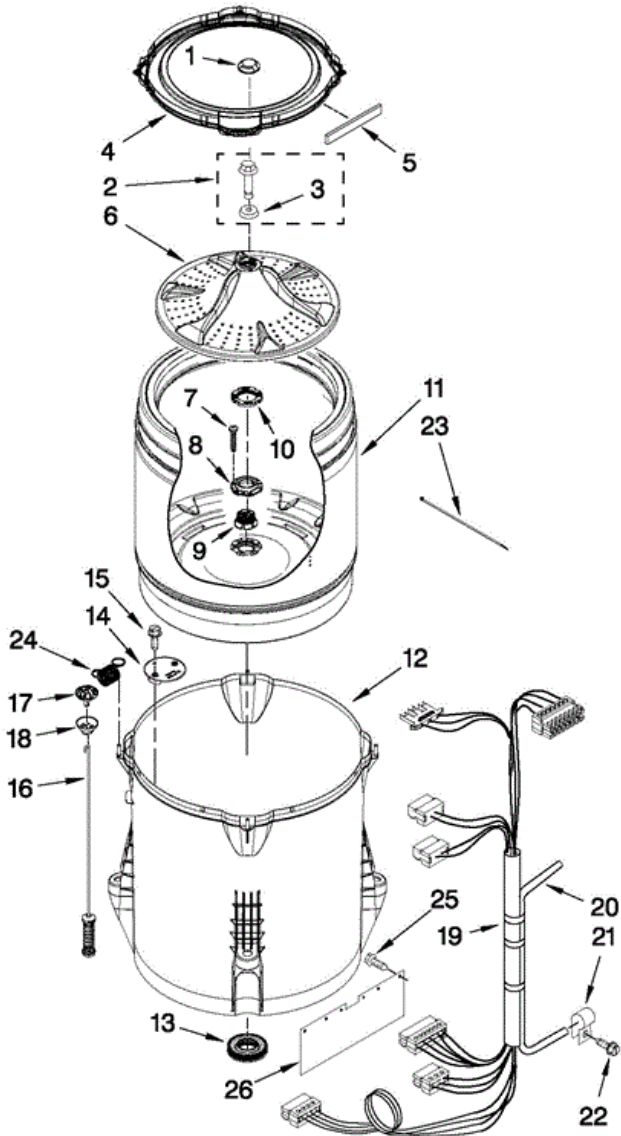

7MMVWX500YW1 TINAS

7MMVWX500YW1 TINAS

1	W10305251	CAP, IMPELLER
2	W10003790	SCREW & WASHER ASSEMBLY
3	3949550	WASHER
4	W10215146	TUB RING (INCLUDES ITEM 5)
5	W10205824	ABSORBER, IMPACT
6	W10215119	IMPELLER (WASHPLATE)
7	8533953	SCREW, 8-16 X 1.000
8	W10291415	HUB - DRIVEN, BASKET (INCLUDES ITEMS 7, 9 & 10)
9	W10291416	BLOCK, BASKET DRIVE (INCLUDES ITEMS 7, 8 & 10)
10	W10291417	NUT, SPANNER (INCLUDES ITEMS 7, 8 & 9)
11	W10238268	BASKET ASSEMBLY (INCLUDES ITEMS 7, 8, 9 & 10)
12	W10238301	TUB (INCLUDES ITEM 13)
13	W10006371	SEAL, TUB
14	W10215093	FILTER, DRAIN PUMP
15	8533928	SCREW, 8-18 X 3/4
16	W10257085	DAMPER ASSY, TUB SUSPENSION (INCL. 17 & 18)
17	W10215136	BALL, SUSPENSION (SET OF 4 - INCLUDES ITEM 18)
18	W10256551	BUSHING, SUSPENSION (SET OF 4 - INCL. ITEM 17)
19	W10328392	HARNESS, LOWER
20	8572540	HOSE PRESSURE SWITCH
21	W10005430	CLAMP, PRESSURE HOSE RETAINER
22	8533943	SCREW, 10-16 X 3/4
23	3347868	CABLE TIE
24	W10348658	SPRING, TUB CENTERING
25	W10429200	RETAINER, PUSH-IN
26	W10392691	SHIELD, SPLASH