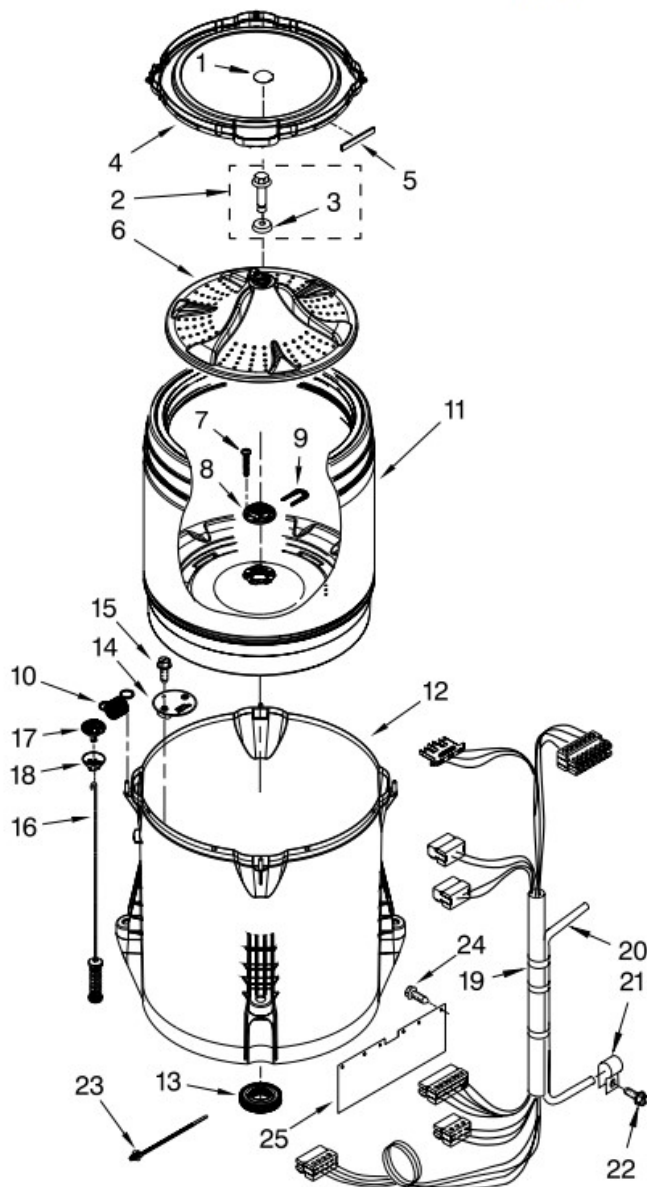

BASKET AND TUB PARTS

For Model: 7MMVWX500YW2
(White)

Illus. No.	Part No.	DESCRIPTION

1	W10305251	Cap, Impeller
2	W10003790	Screw & Washer Assembly
3	3949550	Washer
4	W10215146	Tub Ring
5	W10205824	Absorber, Impact
6	W10215119	Impeller (Washplate)
7	8533953	Screw
8	W10396887	Hub - Driven, Basket (Includes Item 7)
9	W10402178	Retainer
10	W10348658	Spring, Tub Centering
11	W10469848	Basket Assembly (Includes Items 7 & 8)
12	W10238301	Tub (Includes Item 13)
13	W10006371	Seal, Tub
14	W10215093	Filter, Drain Pump
15	8533928	Screw
16	W10257085	Damper Assembly, Tub Suspension (Set Of 4-Includes Items 17 & 18)
17	W10405423	Ball, Suspension (Set Of 4 - Includes Item 18)
18	W10256551	Bushing, Suspension (Set Of 4 - Includes Item 17)
19	W10383573	Harness, Lower
20	8572540	Hose, Pressure Switch
21	W10005430	Clamp, Pressure Hose Retainer
22	8533943	Screw
23	W10298887	Cable Tie
24	W10429200	Retainer, Push In
25	W10392691	Shield, Splash