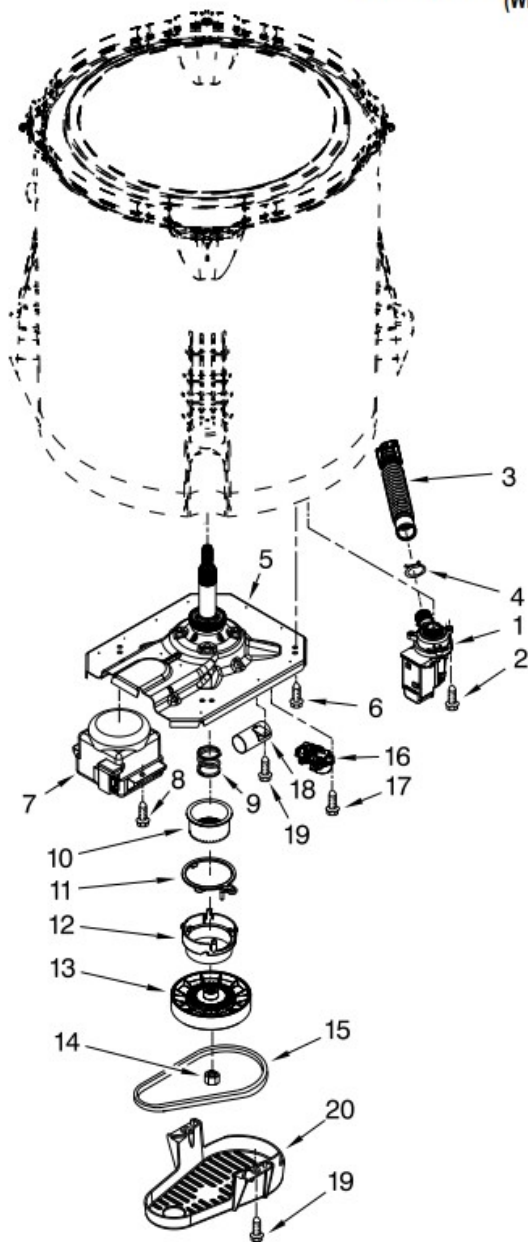

Distribuidor Autorizado

SurteRápido.com

Venta de Refacciones
Electrodomesticas

Lavadora Maytag 7MMVWX500YW2

GEARCASE, MOTOR AND PUMP PARTS

For Model: 7MMVWX500YW2
(White)

Illus. No.	Part No.	DESCRIPTION
1	W10465543	Pump Assembly, Drain
2	W10004910	Screw
3	W10444123	Hose, Inner Drain Assembly (Includes Item 4)
4	8317496	Clamp, Hose
5	W10469846	Gearcase Assembly (Includes Items 7, 8, 9, 10 & 13 On Page 5)
6	W10249633	Screw
7	W10416660	Motor, Drive
8	W10094780	Screw
9	W10326374	Spring, Splutch (Includes Items 10, 11, 12 & 13)
10	W10006352	Slider, Splutch (Includes Items 9, 11, 12 & 13)
11	W10006353	Cam Ring, Splutch (Includes Items 9, 10, 12 & 13)
12	W10006354	Cam, Splutch (Includes Items 9, 10, 11 & 13)
13	W10006356	Pulley
14	W10163336	Nut, Pulley
15	W10006384	Belt, Drive
16	W10006355	Actuator, Shift
17	9741052	Screw
18	W10390446	Capacitor, Motor Run
19	357640	Screw
20	W10427633	Shield, Pulley Cover