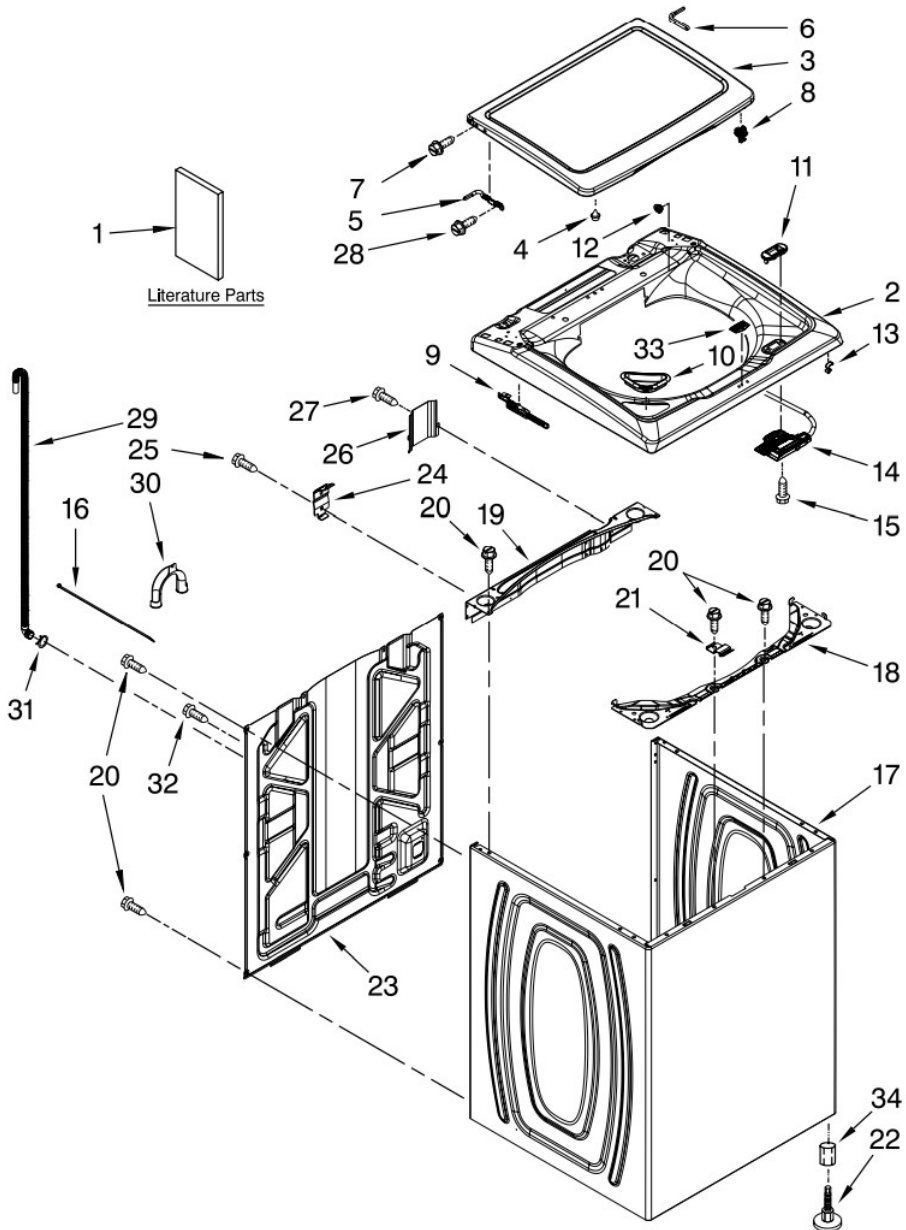

Distribuidor Autorizado

SurteRápido.com

Venta de Refacciones
Electrodomesticas

Lavadora Maytag 7MMVWX500YW2

Distribuidor Autorizado

Surte Rápido.com

Venta de Refacciones
Electrodomesticas

Lavadora Maytag 7MMVWX500YW2

TOP AND CABINET PARTS

For Model: 7MMVWX500YW2
(White)

Illus. No.	Part No.	DESCRIPTION	Illus. No.	Part No.	DESCRIPTION	Illus. No.	Part No.	DESCRIPTION
1		Literature Parts	11	W10392041	Bezel, Lid Lock	21	W10248088	Lock, Top
	W10478095	Installation Instructions	12		Bearing, Lid Hinge	22	W10397767	Foot Assembly, Leveling
	W10366282	Use & Care Guide		W10293653	Left Hand	23	W10250884	Panel, Rear
	W10468342	Tech Sheet		W10293293	Right Hand	24	W10215102	Hinge, Top
	W10331110	Quick Start Guide	13	90016	Clip, Lid	25	W10142728	Screw
	W10366295	Energy Guide			Lock Harness	26	W10215139	Cover, Harness
2	W10238290	Top	14	W10238287	Latch, Lid Lock Assembly	27	3400076	Screw
3	W10427124	Lid (Includes Item 4)	15	8281163	Screw	28	W10339706	Screw
4	9724509	Bumper, Lid	16	W10339879	Cable Tie	29	W10221546	Hose, Outer Drain Assembly (Includes Items 30 & 31)
5	8563965	Hinge, Wire (L.H.)	17	W10251994	Cabinet (Includes Items 18, 19, 20 & 22)	30	W10280024	U-Bend, Drain Hose
6	8572974	Hinge Wire (R.H.)	18	W10215098	Brace, Cabinet Top Front	31	356138	Clamp, Hose
7	693995	Screw	19	W10215099	Brace, Cabinet Top Rear	32	9740848	Screw
8	W10239968	Strike, Lid Lock	20	1157158	Screw	33	W10323735	Badge, Maytag
9		Hinge, Lid				34	3359452	Nut, Locking
	W10270398	Left Hand						
	W10270399	Right Hand						
10	W10240977	Dispenser, Bleach