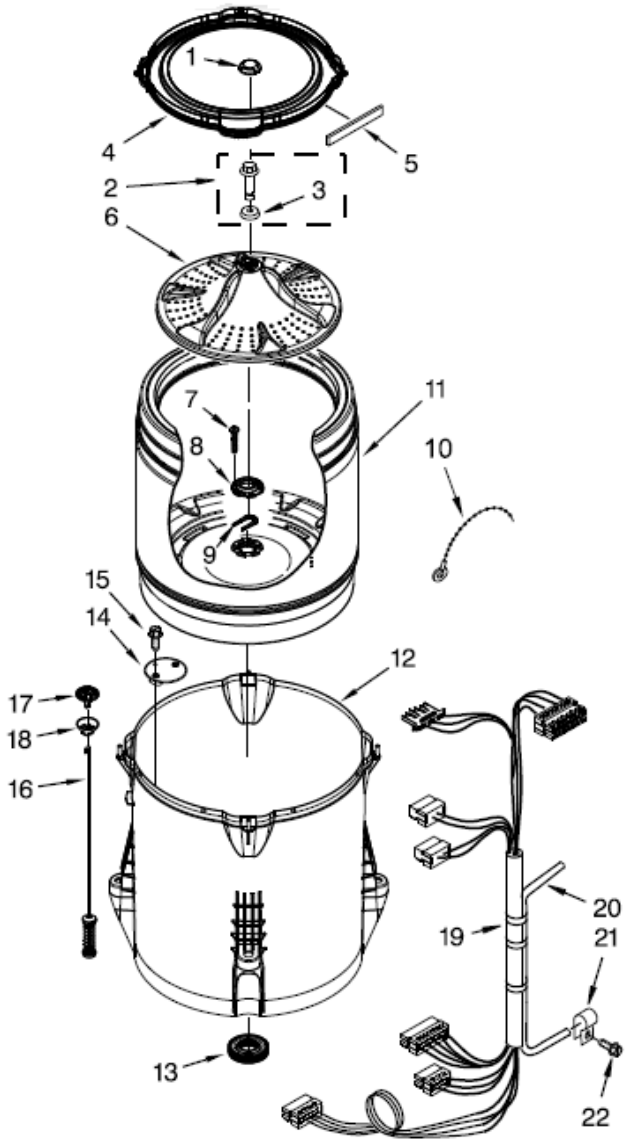

Distribuidor Autorizado

SurteRápido.com

Venta de Refacciones
Electrodomesticas

7MMVWX521BW0 TABLERO

7MMVWX521BW0 TABLERO

1	W10571570	CONSOLE ASSEMBLY
2	W10251381	KNOB, CONTROL CHROME
3	W10272630	USER INTERFACE
4	W10219342	SCREW
5	8312709	CLIP, CONSOLE
6	W10572525	CONTROL UNIT ASSEMBLY, MACHINE & MOTOR
7	W10420984	PANEL, CONSOLE REAR COVER
8	3390647	SCREW
9	1157158	SCREW
10	W10280079	SEAL, CONSOLE
11	W10525195	CORD, POWER
12	3400076	SCREW
13	W10505504	HOUSING ASSEMBLY -DISPENSER
14	W10500742	VALVE, COLD WATER INLET
15	W10500739	VALVE, HOT WATER INLET
16	W10343675	HARNESS, VALVE
17	3400061	SCREW, DISPENSER HOUSING MOUNTING
18	97787	SCREW
19	W10240946	BEZEL, DISPENSER
20	W10240960	DRAWER, DISPENSER ASSEMBLY
21	W10287478	HANDLE, DISPENSER DRAWER FACIA
23	W10326923	SPACER, KNOB
24	8536939	CLIP, SPRING
25	W10274524	TENSIONER, FASCIA
26	W10305134	BEZEL, CYCLE TRIM
27	3196172	SCREW
28	W10285493	CABLE, USER INTERFACE
29	W10323092	SEAL, USER INTERFACE
30	353362	WASHER, FILTER
31		HOSE, WATER INLET
	W10194210	COLD WATER
	W10194211	HOT WATER
32	W10242307	WASHER, INLET HOSE

7MMVWX521BW0 TINAS

7MMVWX521BW0 TINAS

1	W10305251	HINGE, SPRING ASSEMBLY
2	W10003790	SCREW & WASHER
3	3949550	WASHER
4	W10215146	TUB RING
5	W10205824	ABSORBER, IMPACT
6	W10215116	IMPELLER (WASHPLATE)
7	8533953	SCREW
8	W10396887	HUB - DRIVEN, BASKET
9	W10402178	RETAINER, DRIVE BLOCK
10	W10298887	CABLE TIE
11	W10469848	BASKET ASSEMBLY
12	W10238301	TUB
13	W10006371	SEAL, TUB
14	W10215093	FILTER, DRAIN PUMP
15	8533928	SCREW STAINLESS
16	W10257085	DAMPER ASSEMBLY, TUB SUSPENSION (OF4- 17 & 18)
17	W10405423	4 - INCLUDES SUSPENSION BUSHINGS)
18	W10256551	BUSHING-UPPER SUSPENSION (OF 4-SUSPENSION)
19	W10383573	HARNESS, LOWER
20	8572540	HOSE PRESSURE SWITCH
21	W10005430	CLAMP, CABLE
22	8533943	SCREW