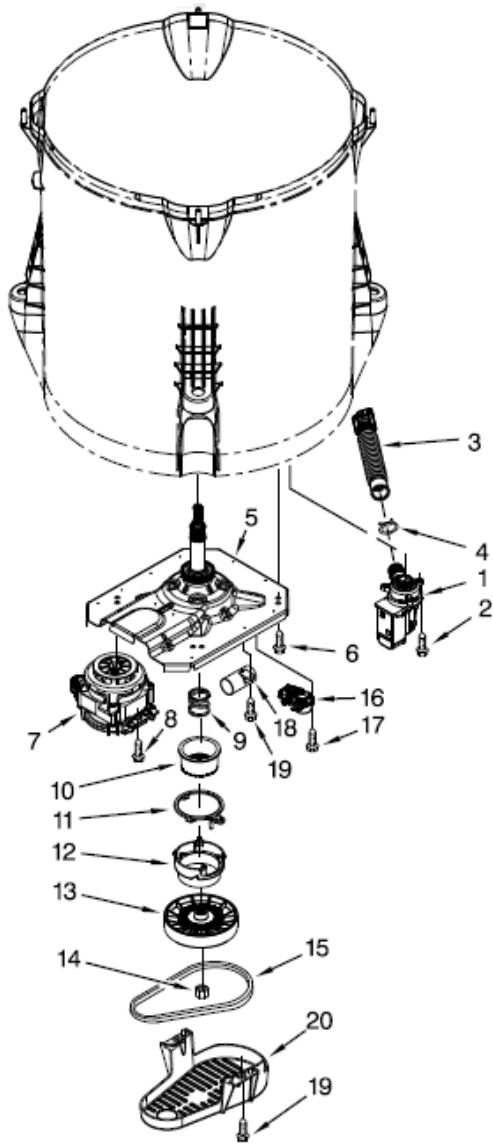

7MMVWX521BW0 TRANSMISION