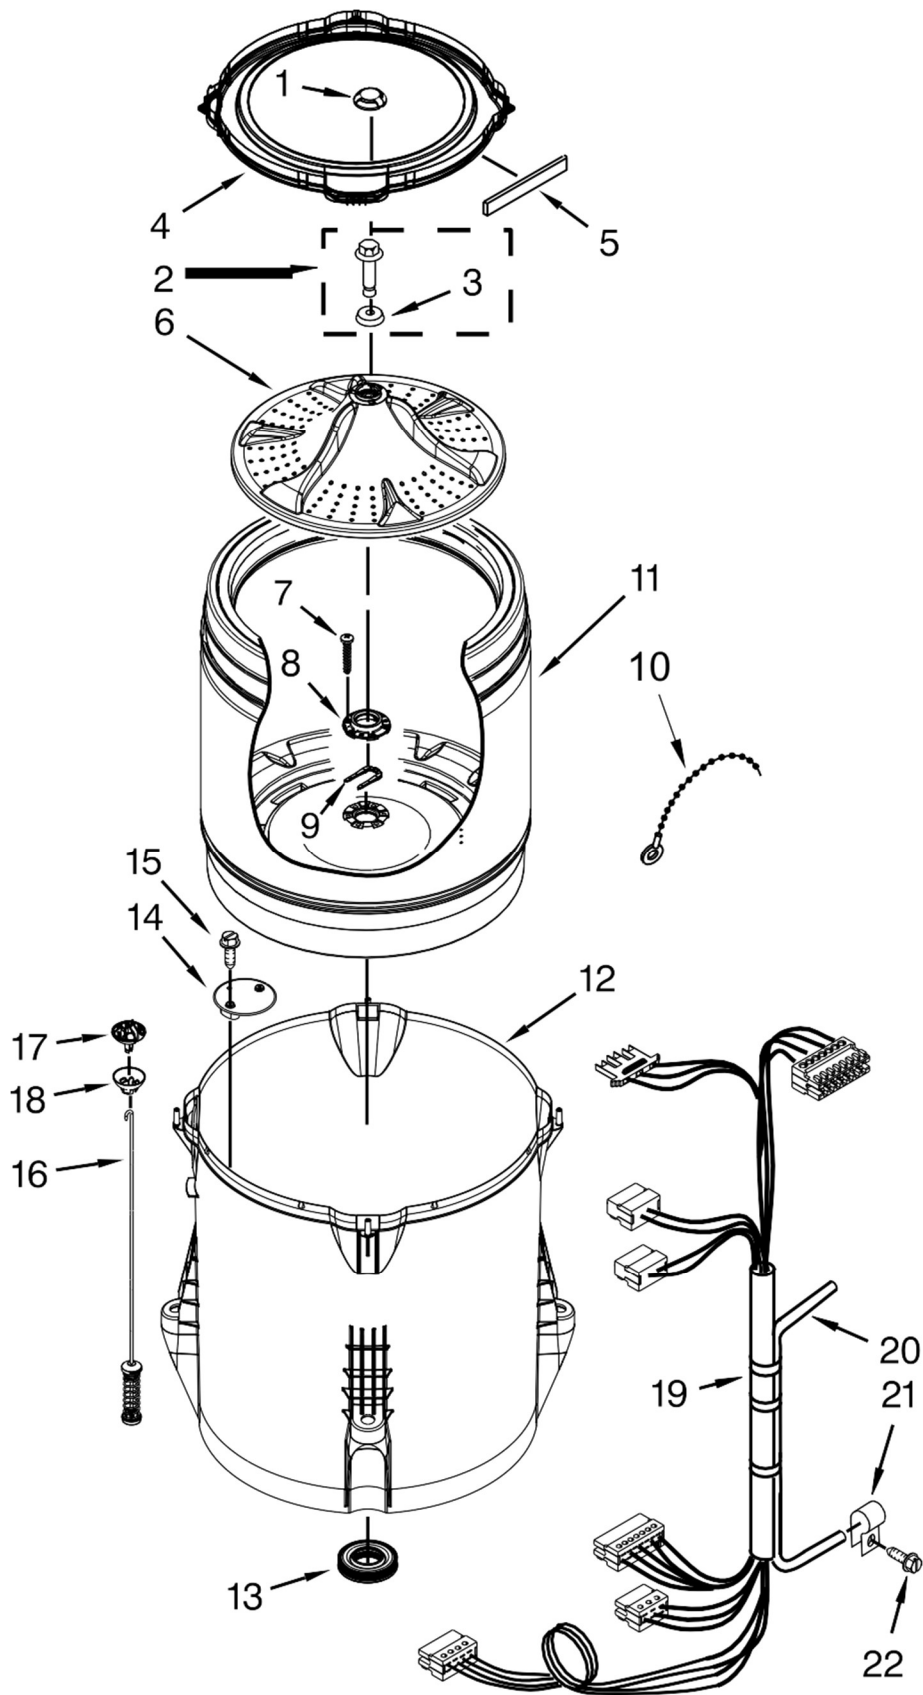

<u>Illus.</u> <u>No.</u>	<u>Part No.</u>	<u>Description</u>
11	W10392041	Bezel, Lid Lock
12	W10293653	Bearing, Lid Hinge
		(Left)
	W10293293	Bearing, Lid Hinge
		(Right)
13	90016	Clip, Harness
14	W10238287	Latch, Lid Lock
		Assembly
15	8281163	Screw
16	W10339879	Tie, Cable
17		Cabinet
	W10478060	White
18	W10215098	Brace, Cabinet Top -
		Front
19	W10512626	Brace, Cabinet Top -
		Rear
20	1157158	Screw
21	W10248088	Lock, Top
22	W10397994	Foot, Leveling
23	W10250884	Panel Rear

<u>Illus.</u> <u>No.</u>	<u>Part No.</u>	<u>Description</u>
24	W10492808	Badge
25	W10142728	Screw
26	W10215139	Cover, Harness
27	3400076	Screw
28	W10273971	Screw
29	W10221546	Hose, Outer Drain
		Assembly
30	W10280024	U-Bend, Drain Hose
31	356138	Clamp, Hose
32	9740848	Screw
33	W10414221	Damper, Sound
34	W10270399	Hinge, Lid (Right)

Lavadora Maytag 7MMVWX622BW0

<u>Illus.</u> <u>No.</u>	<u>Part No.</u>	<u>Description</u>
1	W10571571	Console Assembly
2		Knob, Control
	W10251381	Chrome
3	W10305452	User Interface
4	W10219342	Screw
5	8312709	Clip, Console
6	W10571580	Control Unit Assembly, Machine & Motor
7	W10420984	Panel, Console Rear Cover
8	3390647	Screw
9	1157158	Screw
10	W10280079	Seal, Console
11	W10525195	Cord, Power
12	3400076	Screw

<u>Illus.</u> <u>No.</u>	<u>Part No.</u>	<u>Description</u>
24	8536939	Clip, Spring
25	W10274524	Tensioner, Fascia
26	W10305134	Bezel, Cycle Trim
27	3196172	Screw
28	W10285492	Cable, User Interface
29	W10323092	Seal, User Interface
30	353362	Washer, Filter
31		Hose, Water Inlet
	W10194210	Cold Water
	W10194211	Hot Water
32	W10242307	Washer, Inlet Hose