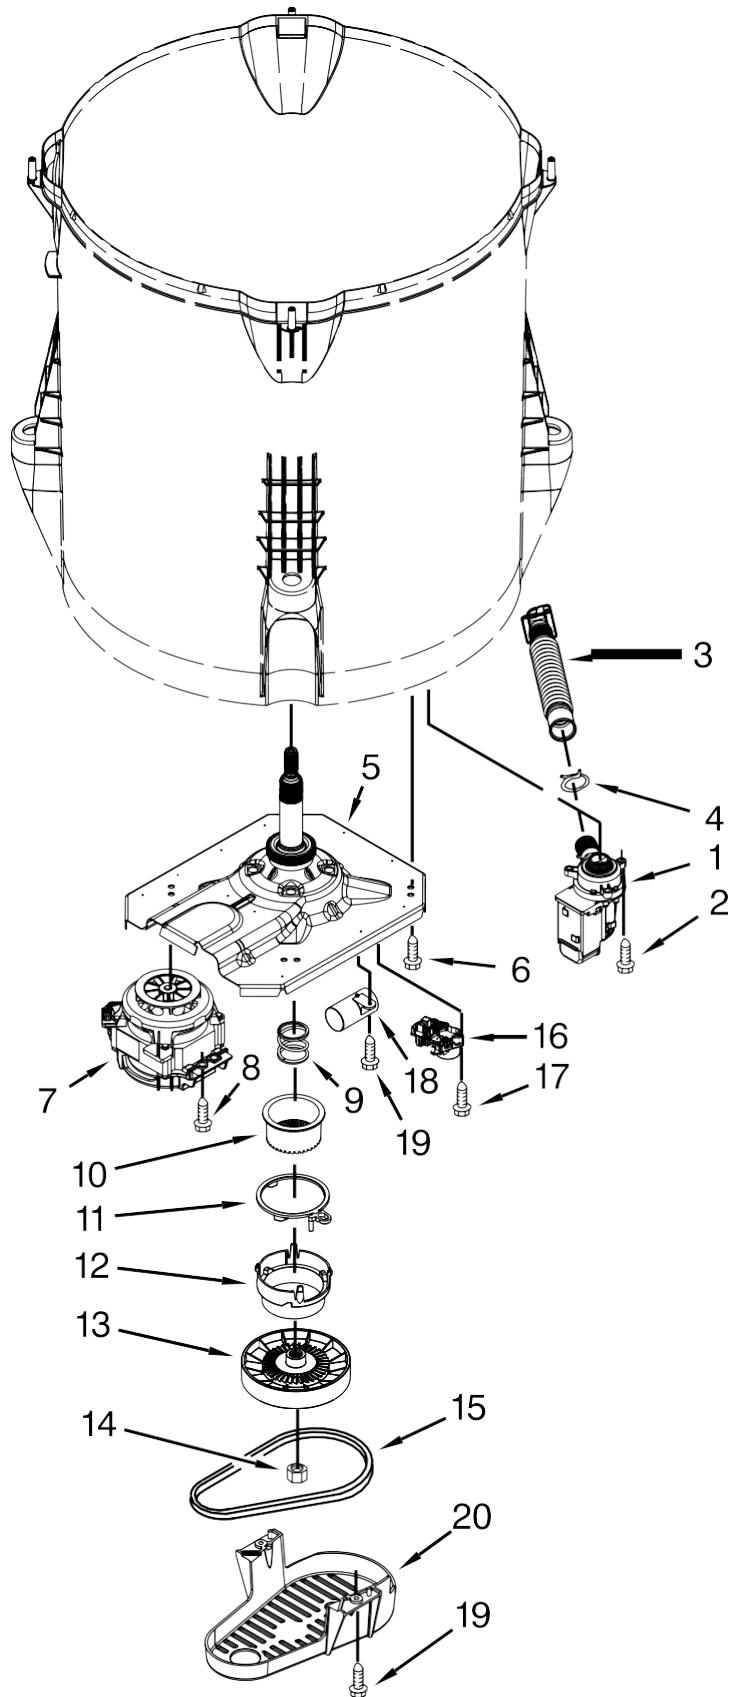

Lavadora Maytag 7MMVWX622BWO

<u>Illus.</u>	<u>No.</u>	<u>Part No.</u>	<u>Description</u>
	1	W10465543	Pump Assembly, Drain
	2	W10004910	Screw
	3	W10215091	Hose, Inner Drain Assembly
	4	8317496	Clamp, Hose
	5	W10469846	Gearcase Assembly
	6	W10249633	Screw
	7	W10416660	Motor, Drive

<u>Illus.</u>	<u>No.</u>	<u>Part No.</u>	<u>Description</u>
	8	W10094780	Screw
	9	W10326374	Spring, Splutch
	10	W10006352	Slider, Splutch
	11	W10006353	Cam Ring, Splutch
	12	W10006354	Cam, Splutch
	13	W10006356	Pulley
	14	W10163336	Nut, Pulley
	15	W10006384	Belt, Drive

<u>Illus.</u>	<u>No.</u>	<u>Part No.</u>	<u>Description</u>
	16	W10006355	Actuator, Shift
	17	9741052	Screw
	18	W10390446	Capacitor, Motor Run
	19	357640	Screw
	20	W10427633	Shield, Pulley Cover