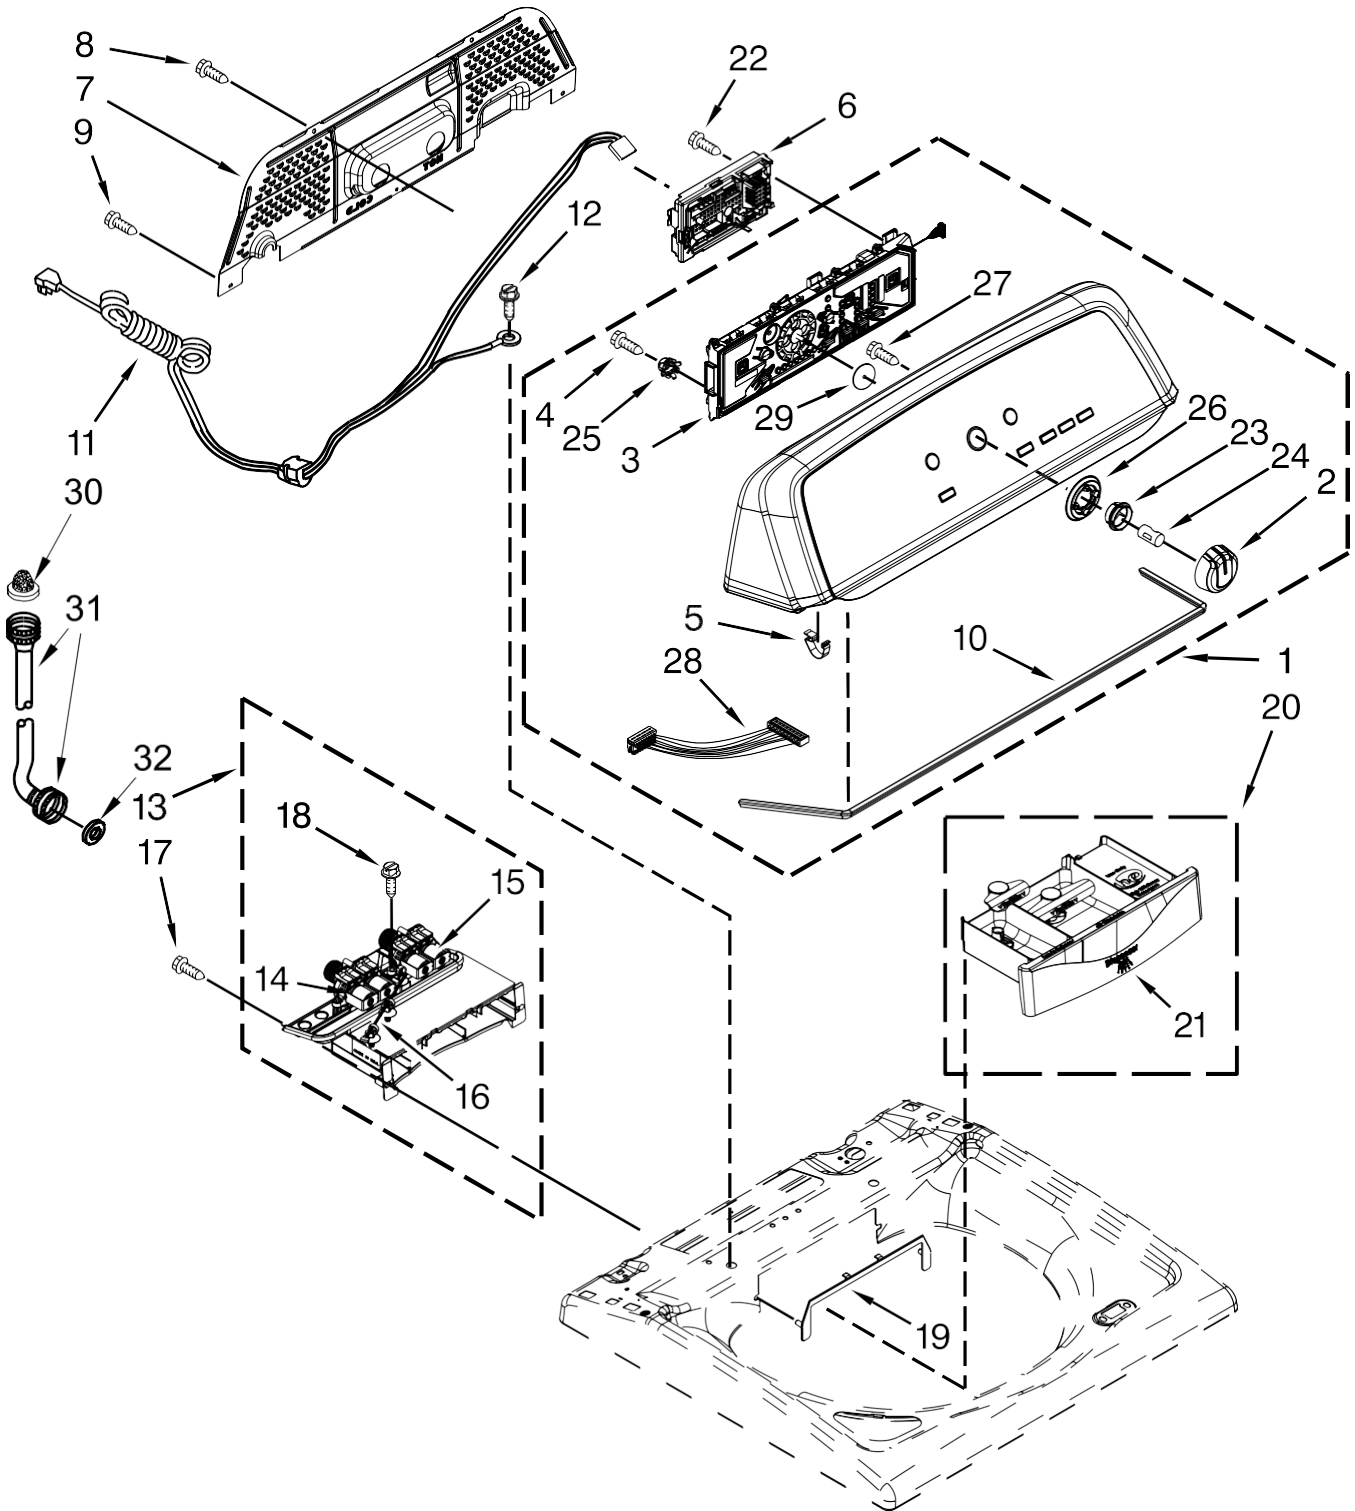

Lavadora Maytag 7MMVWX622BW0

<u>Illus.</u> <u>No.</u>	<u>Part No.</u>	<u>Description</u>
1	W10571571	Console Assembly
2		Knob, Control
	W10251381	Chrome
3	W10305452	User Interface
4	W10219342	Screw
5	8312709	Clip, Console
6	W10571580	Control Unit Assembly, Machine & Motor
7	W10420984	Panel, Console Rear Cover
8	3390647	Screw
9	1157158	Screw
10	W10280079	Seal, Console
11	W10525195	Cord, Power
12	3400076	Screw

<u>Illus.</u> <u>No.</u>	<u>Part No.</u>	<u>Description</u>
13	W10505504	Housing Assembly - Dispenser
14	W10500742	Valve, Cold Water Inlet
15	W10500739	Valve, Hot Water Inlet
16	W10343675	Harness, Valve
17	3400061	Screw, Dispenser Housing Mounting
18	97787	Screw
19	W10240946	Bezel, Dispenser
20	W10240960	Drawer, Dispenser Assembly
21	W10287478	Handle, Dispenser Drawer Facia
22	9740848	Screw
23	W10326923	Spacer, Knob

<u>Illus.</u> <u>No.</u>	<u>Part No.</u>	<u>Description</u>
24	8536939	Clip, Spring
25	W10274524	Tensioner, Fascia
26	W10305134	Bezel, Cycle Trim
27	3196172	Screw
28	W10285492	Cable, User Interface
29	W10323092	Seal, User Interface
30	353362	Washer, Filter
31		Hose, Water Inlet
	W10194210	Cold Water
	W10194211	Hot Water
32	W10242307	Washer, Inlet Hose