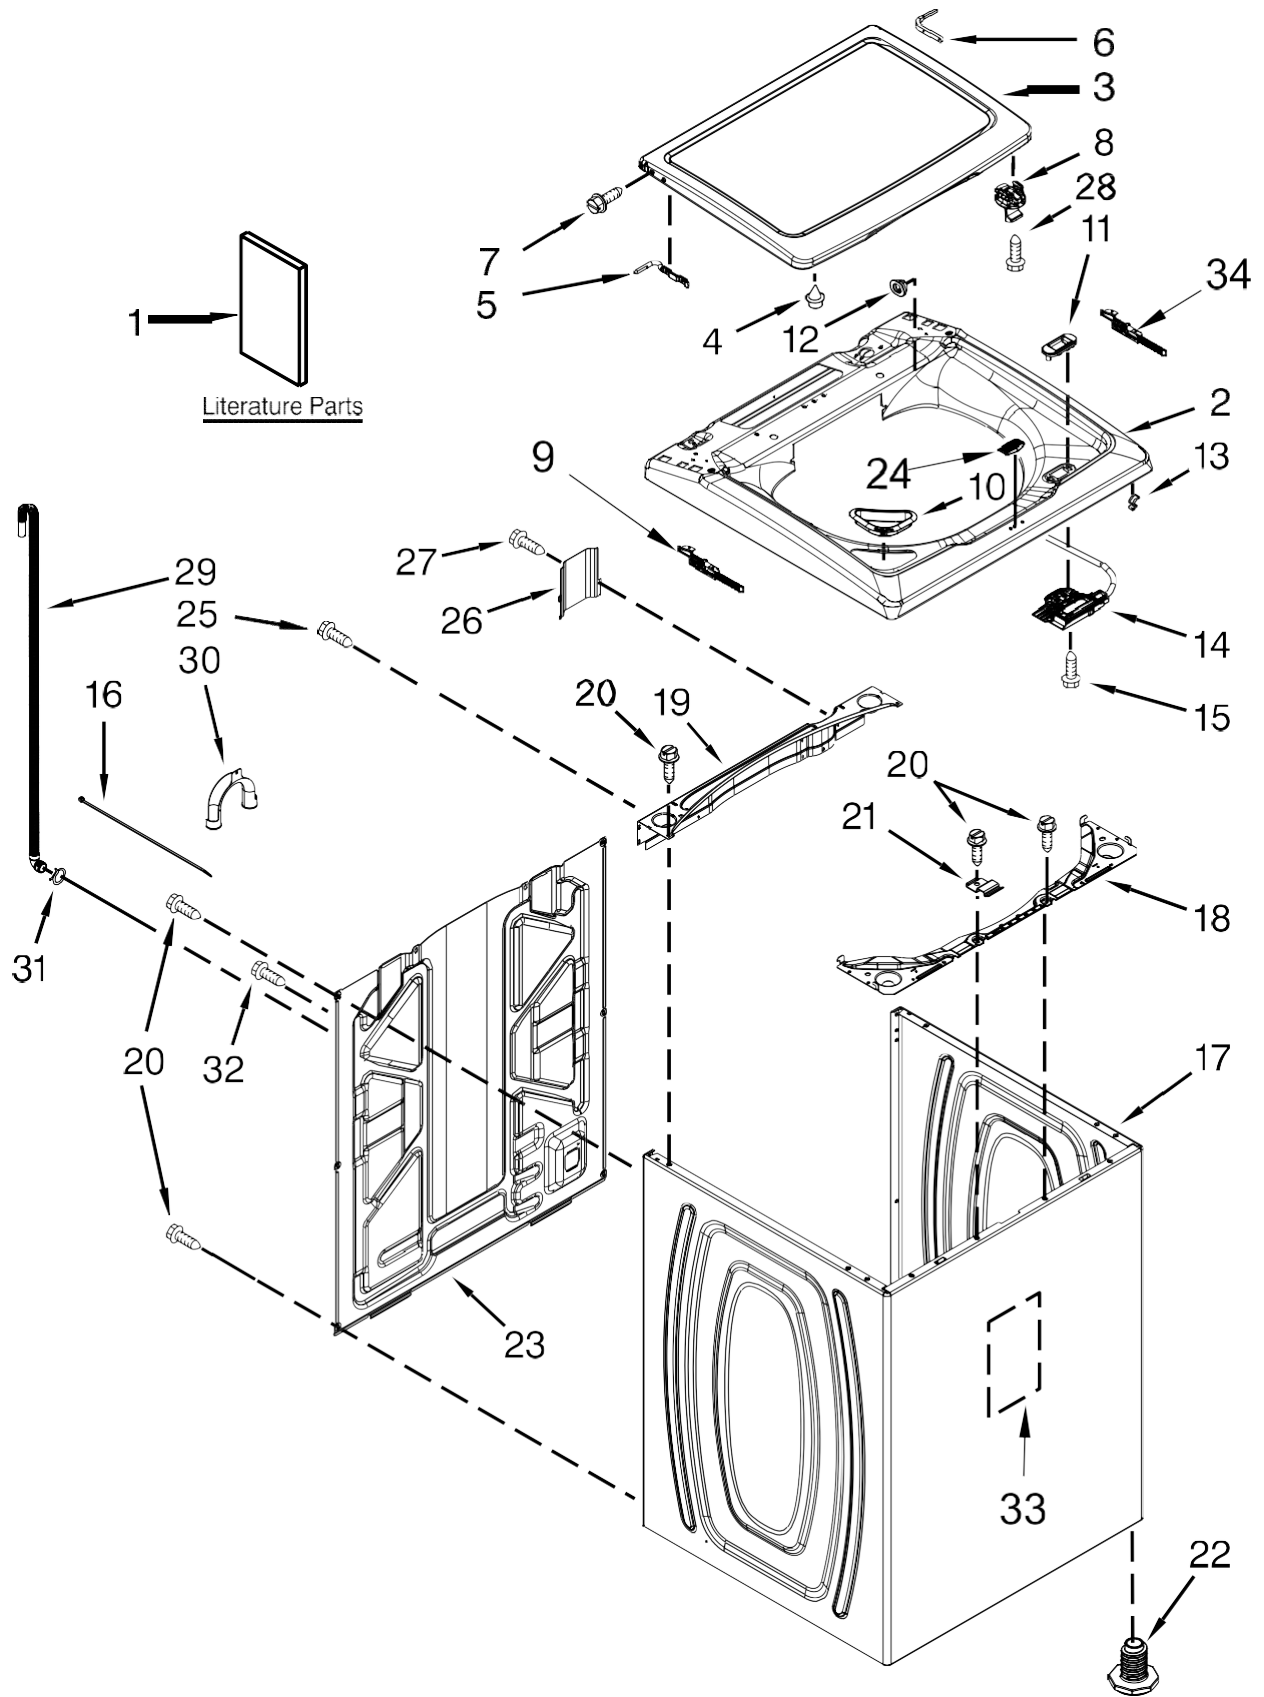

Lavadora Maytag 7MMVWX622BW1

Lavadora Maytag 7MMVWX622BW1

<u>Illus. No.</u>	<u>Part No. Description</u>
1	Literature Parts W10478095 Installation Instructions W10566773 Use & Care Guide W10468342 Tech Sheet W10331110 Quick Start Guide W10566790 Energy Guide
2	Top W10238290 White
3	Lid & Bumper Assembly W10427124 White
4	9724509 Bumper, Lid
5	8563965 Hinge, Wire (L.H.)
6	8572974 Hinge, Wire (R.H.)
7	W10339706 Screw
8	W10239968 Strike, Lid Lock
9	W10270398 Hinge, Lid (Left)
10	W10240977 Dispenser, Bleach

<u>Illus. No.</u>	<u>Part No. Description</u>
11	W10392041 Bezel, Lid Lock
12	W10293653 Bearing, Lid Hinge (Left) W10293293 Bearing, Lid Hinge (Right)
13	90016 Clip, Harness
14	W10238287 Latch, Lid Lock Assembly
15	8281163 Screw
16	W10339879 Tie, Cable
17	Cabinet W10478060 White
18	W10215098 Brace, Cabinet Top - Front
19	W10512626 Brace, Cabinet Top - Rear
20	1157158 Screw
21	W10248088 Lock, Top
22	W10397994 Foot, Leveling
23	W10250884 Panel Rear

Lavadora Maytag 7MMVWX622BW1

Lavadora Maytag 7MMVWX622BW1

<u>Illus. No.</u>	<u>Part No.</u>	<u>Description</u>
1	W10571571	Console Assembly
2		Knob, Control
	W10251381	Chrome
3	W10305452	User Interface
4	W10219342	Screw
5	8312709	Clip, Console
6	W10809254	Control Unit Assembly, Machine & Motor
7	W10420984	Panel, Console Rear Cover
8	3390647	Screw
9	1157158	Screw
10	W10280079	Seal, Console
11	W10525195	Cord, Power
12	3400076	Screw