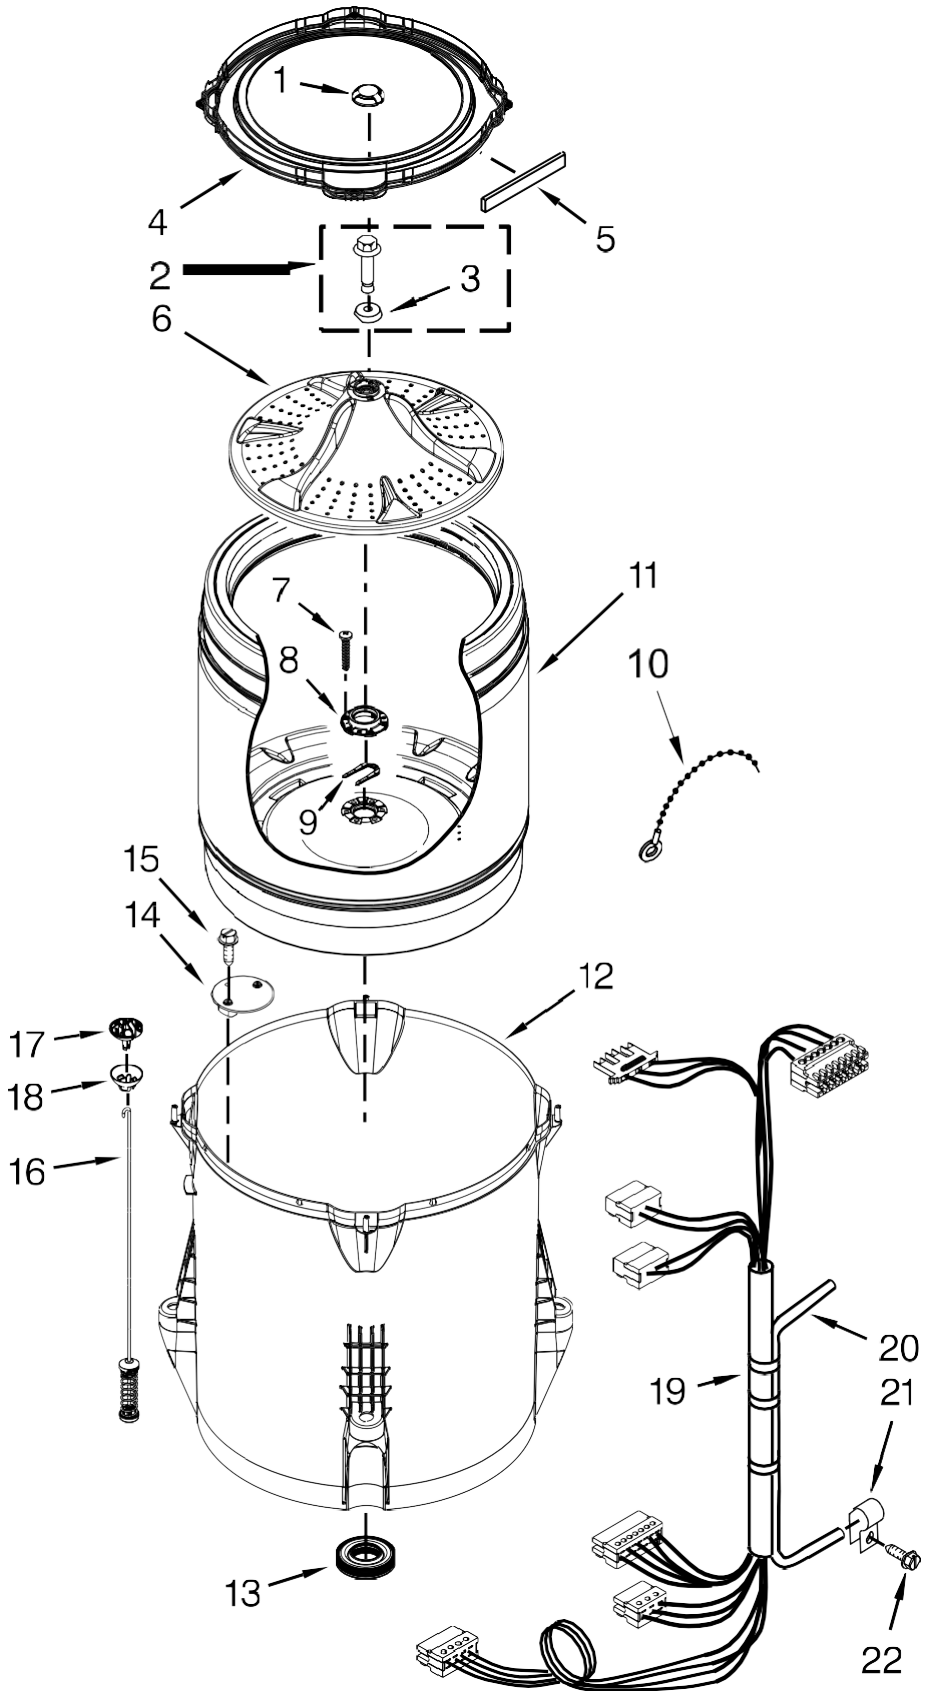

Lavadora Maytag 7MMVWX622BW1

Lavadora Maytag 7MMVWX622BW1

<u>Illus. No.</u>	<u>Part No.</u>	<u>Description</u>
1	W10305251	Hinge, Spring Assembly
2	W10003790	Screw & Washer
3	3949550	Washer
4	W10215146	Tub Ring
5	W10205824	Absorber, Impact
6	W10215116	Impeller (Washplate)
7	8533953	Screw
8	W10396887	Hub - Driven, Basket
9	W10402178	Retainer, Drive Block

<u>Illus. No.</u>	<u>Part No.</u>	<u>Description</u>
10	W10298887	Cable Tie
11	W10469848	Basket Assembly
12	W10238301	Tub
13	W10006371	Seal, Tub
14	W10215093	Filter, Drain Pump
15		Screw 8533928 Stainless
16	W10257085	Damper Assembly, Tub Suspension (Set Of 4-Includes Items 17 & 18)

<u>Illus. No.</u>	<u>Part No.</u>	<u>Description</u>
17	W10405423	Ball, Suspension (Set of 4 - Includes Suspension Bushings)
18	W10256551	Bushing - Upper Suspension (Set of 4 - Includes Suspension Balls)
19	W10746356	Harness, Lower
20	8572540	Hose Pressure Switch
21	W10005430	Clamp, Cable
22	8533943	Screw