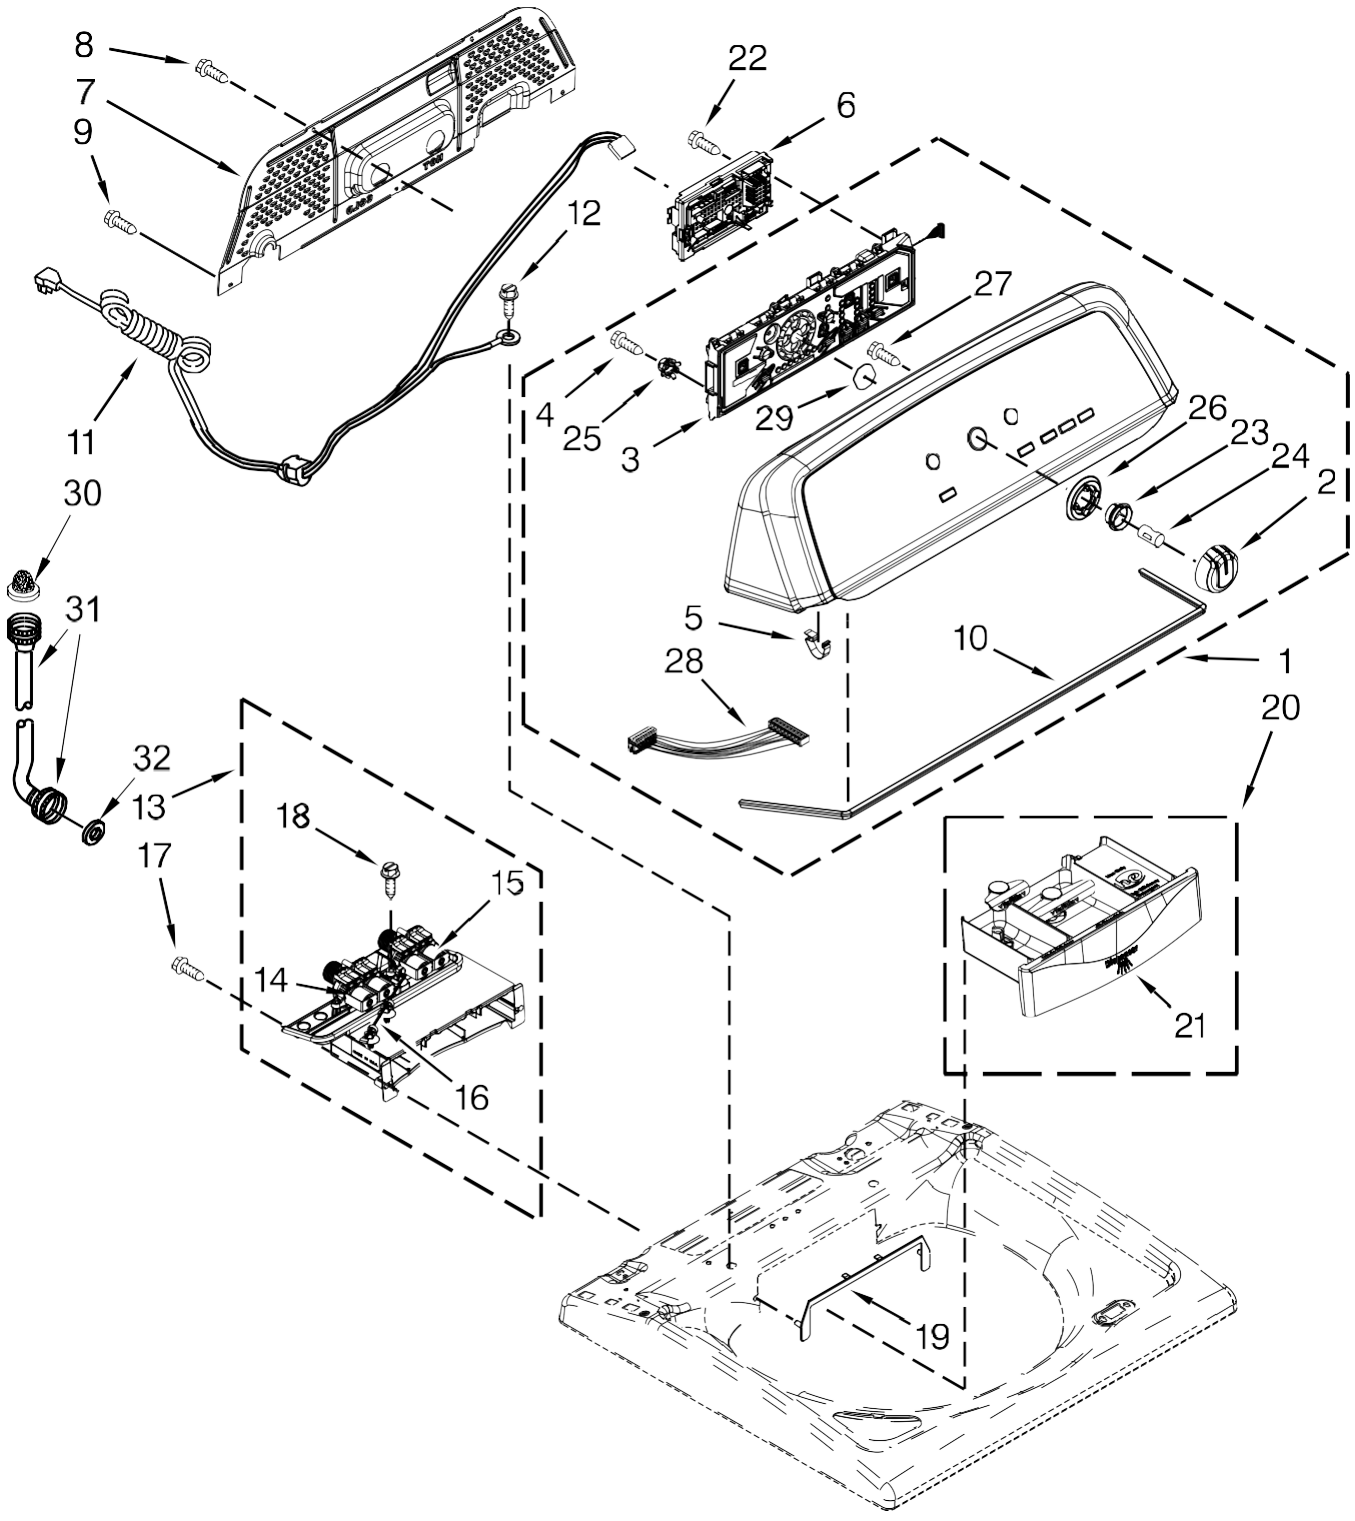

Lavadora Maytag 7MMVWX622BW1

Lavadora Maytag 7MMVWX622BW1

<u>Illus. No.</u>	<u>Part No. Description</u>
1	Literature Parts W10478095 Installation Instructions W10566773 Use & Care Guide W10468342 Tech Sheet W10331110 Quick Start Guide W10566790 Energy Guide
2	Top W10238290 White
3	Lid & Bumper Assembly W10427124 White
4	9724509 Bumper, Lid
5	8563965 Hinge, Wire (L.H.)
6	8572974 Hinge, Wire (R.H.)
7	W10339706 Screw
8	W10239968 Strike, Lid Lock
9	W10270398 Hinge, Lid (Left)
10	W10240977 Dispenser, Bleach

<u>Illus. No.</u>	<u>Part No. Description</u>
11	W10392041 Bezel, Lid Lock
12	W10293653 Bearing, Lid Hinge (Left) W10293293 Bearing, Lid Hinge (Right)
13	90016 Clip, Harness
14	W10238287 Latch, Lid Lock Assembly
15	8281163 Screw
16	W10339879 Tie, Cable
17	Cabinet W10478060 White
18	W10215098 Brace, Cabinet Top - Front
19	W10512626 Brace, Cabinet Top - Rear
20	1157158 Screw
21	W10248088 Lock, Top
22	W10397994 Foot, Leveling
23	W10250884 Panel Rear

Lavadora Maytag 7MMVWX622BW1

Lavadora Maytag 7MMVWX622BW1

<u>Illus. No.</u>	<u>Part No.</u>	<u>Description</u>
1	W10571571	Console Assembly
2		Knob, Control
	W10251381	Chrome
3	W10305452	User Interface
4	W10219342	Screw
5	8312709	Clip, Console
6	W10809254	Control Unit Assembly, Machine & Motor
7	W10420984	Panel, Console Rear Cover
8	3390647	Screw
9	1157158	Screw
10	W10280079	Seal, Console
11	W10525195	Cord, Power
12	3400076	Screw

<u>Illus. No.</u>	<u>Part No.</u>	<u>Description</u>
24	8536939	Clip, Spring
25	W10274524	Tensioner, Fascia
26	W10305134	Bezel, Cycle Trim
27	3196172	Screw
28	W10285492	Cable, User Interface
29	W10323092	Seal, User Interface
30	353362	Washer, Filter
31		Hose, Water Inlet
	W10194210	Cold Water
	W10194211	Hot Water
32	W10242307	Washer, Inlet Hose