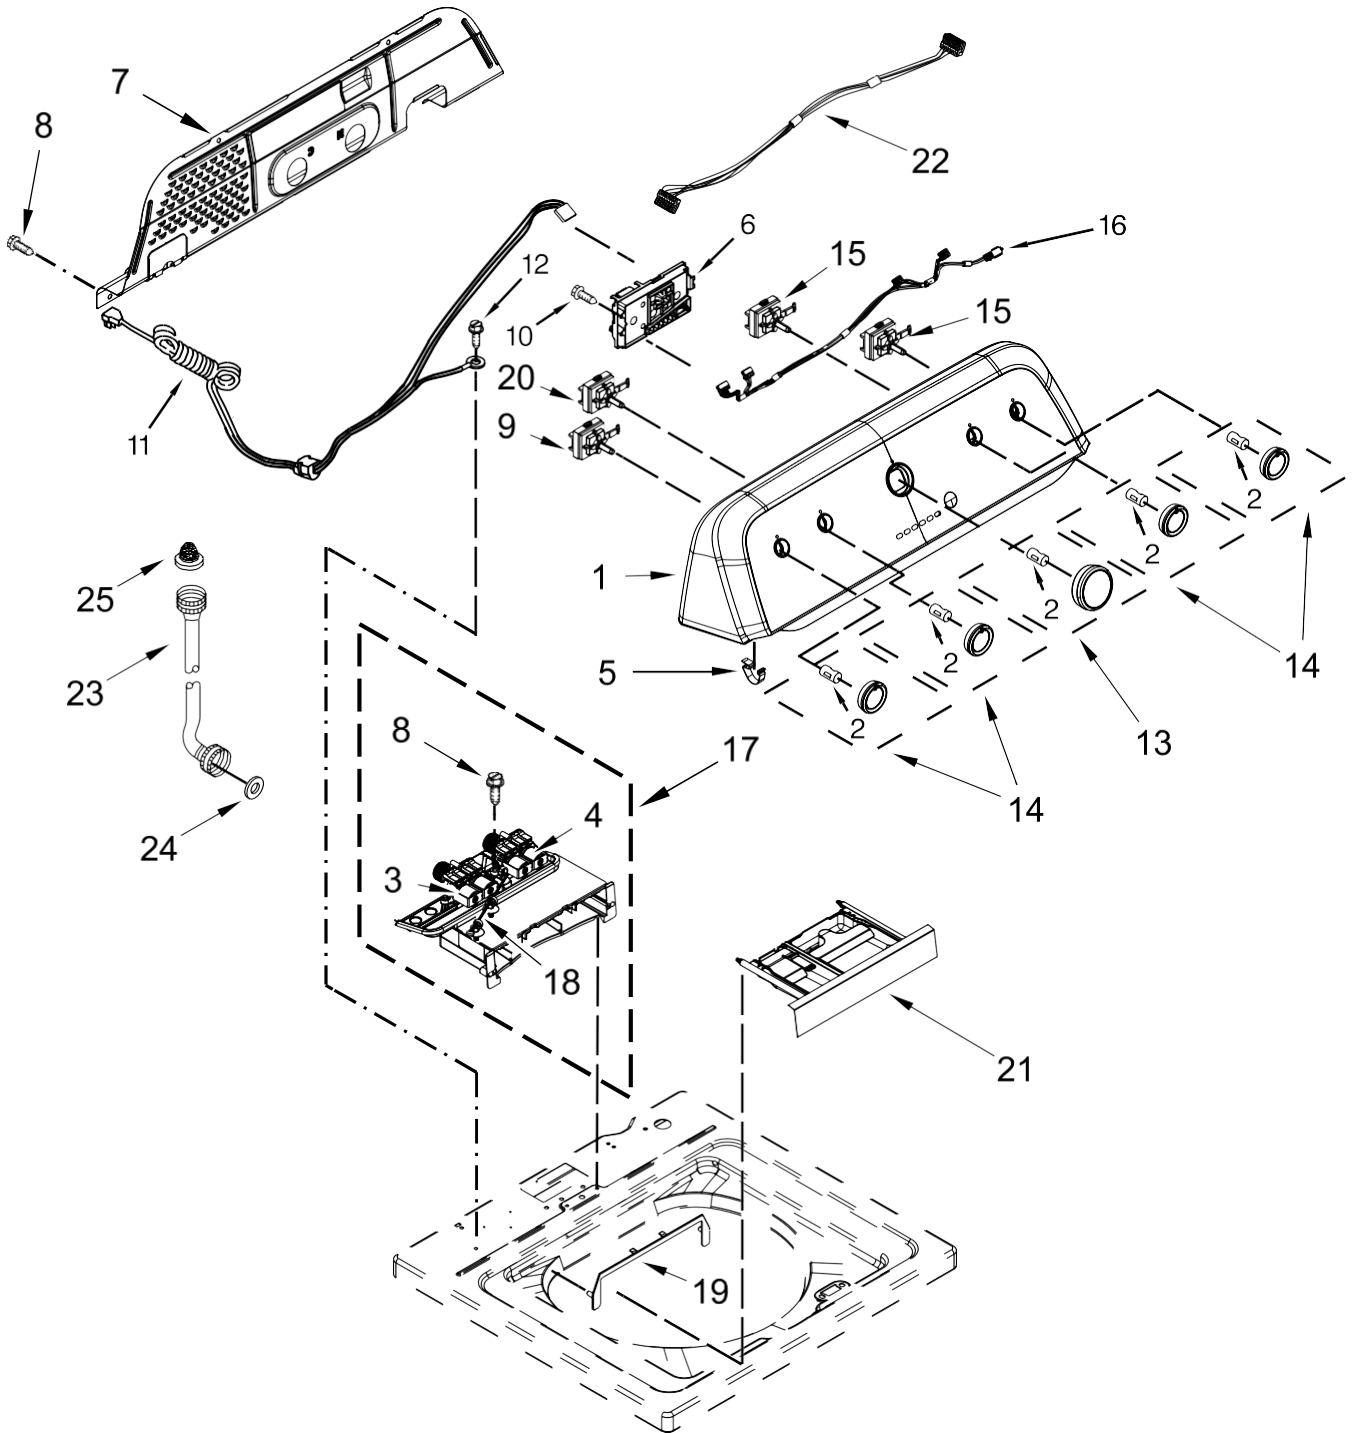

Lavadora Whirlpool 7MMVWX655EW0

<u>Illus. No.</u>	<u>Part No.</u>	<u>Description</u>
1		Literature Parts
	W10779529	Installation Instructions
	W10677676	Tech Sheet
	W10807224	Owners Manual
	W10806818	Energy Guide
	W10809788	Quick Start Guide
2		Top
	W10621531	White
3		Lid
	W10296171	White
4	9724509	Bumper, Lid
5	9740848	Screw
6	8563965	Hinge, Wire (Left)
	8572974	Hinge, Wire (Right)
7	W10339706	Screw
8		Strike, Lid Lock
	W10239968	White
9	3400061	Screw
10		Bezel, BleachDispenser
	W10240977	White

<u>Illus. No.</u>	<u>Part No.</u>	<u>Description</u>
11	W10612925	Badge (Maytag)
12		Bearing, Lid Hinge
	W10293653	Left Hand
	W10293293	Right Hand
13	90016	Clip, Harness
14	W10744659	Latch, Lid Lock Assembly
15	8281163	Screw (Stainless)
16	W10339879	Tie, Cable
17		Cabinet
	W10676680	White
18		Brace, Cabinet Top - Front
	W10724131	White
19	W10512626	Brace, Cabinet Top - Rear
20	1157158	Screw
21	W10786886	Hose, Internal Drain
22	W10687506	Foot Assembly, Leveling
23	W10612644	Panel, Rear
24	356138	Clamp, Hose

<u>Illus. No.</u>	<u>Part No.</u>	<u>Description</u>
25	W10142728	Screw
26	W10648853	Cover, Harness
27	3400076	Screw
28	W10270398	Hinge, Lid (Left)
	W10270399	Hinge, Lid (Right)
29	W10221546	Hose, Outer Drain Assembly
30	W10280024	U-Bend, Drain Hose
31	W10142630	Clamp, Hose
32	8564458	Absorber, Impact
33	W10688364	Absorber, Impact
34	693995	Screw
35	W10414221	Damper, Sound
36		Bezel, Lid Lock
	W10392041	White

Lavadora Whirlpool 7MMVWX65EWO

<u>Illus. No.</u>	<u>Part No.</u>	<u>Description</u>
1	W10789660	Panel, Console
2	8536939	Clip, Spring
3	W10240949	Valve, Cold Water Inlet
4	W10240948	Valve, Hot Water Inlet
5	8312709	Clip, Console
6	W10625696	Control Unit Assembly, Machine and Motor
7	W10641337	Panel, Console Rear Cover
8	97787	Screw
9	W10584422	Switch, Rotary Encoder (4 Position)
10	1157158	Screw
11	W10621620	Cord, Power