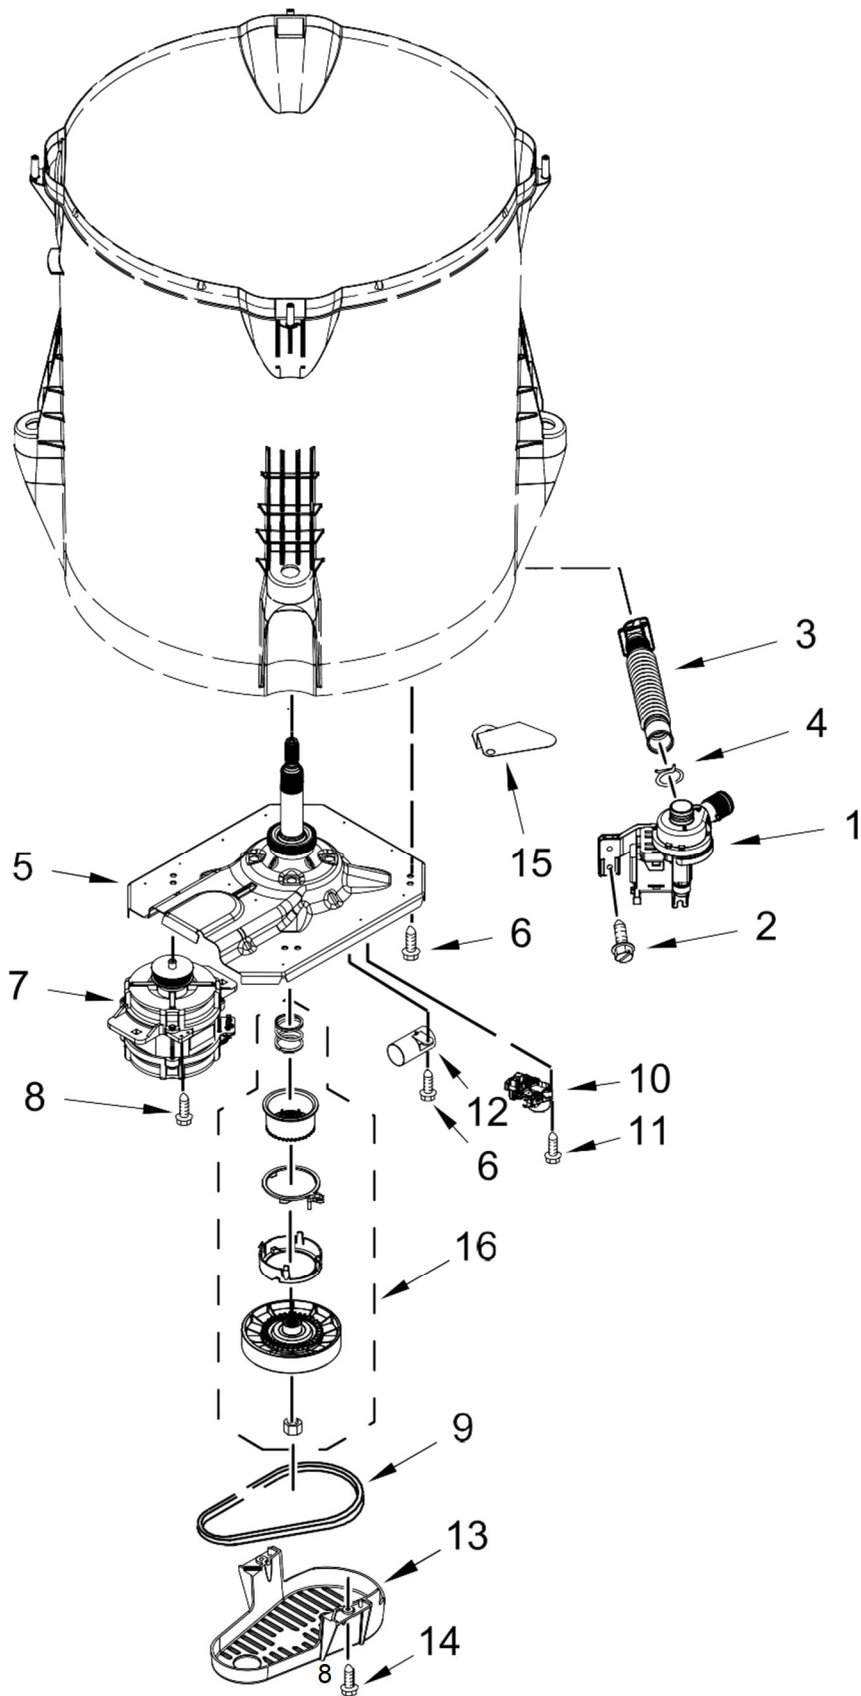

Lavadora Whirlpool 7MMVWX655EW0

Lavadora Whirlpool 7MMVWX655EW0

<u>Illus. No.</u>	<u>Part No.</u>	<u>Description</u>
1	W10581874	Pump Assembly, Drain
2	W10004910	Screw
3	W10763259	Hose, Tub to Pump
4	8317496	Clamp, Hose
5	W10006481	Gearcase Assembly
6	W10249633	Screw

<u>Illus. No.</u>	<u>Part No.</u>	<u>Description</u>
7	W10006487	Motor, Drive
8	W10094780	Screw
9	W10006384	Belt, Drive
10	W10597177	Actuator, Shift
11	9741052	Screw
12	W10625046	Capacitor, Motor Run
13	W10427633	Shield, Pulley Cover

<u>Illus. No.</u>	<u>Part No.</u>	<u>Description</u>
14	357640	Screw
15	W10637932	Shield, Heat
16	W10721967	Splutch Kit (60Hz)