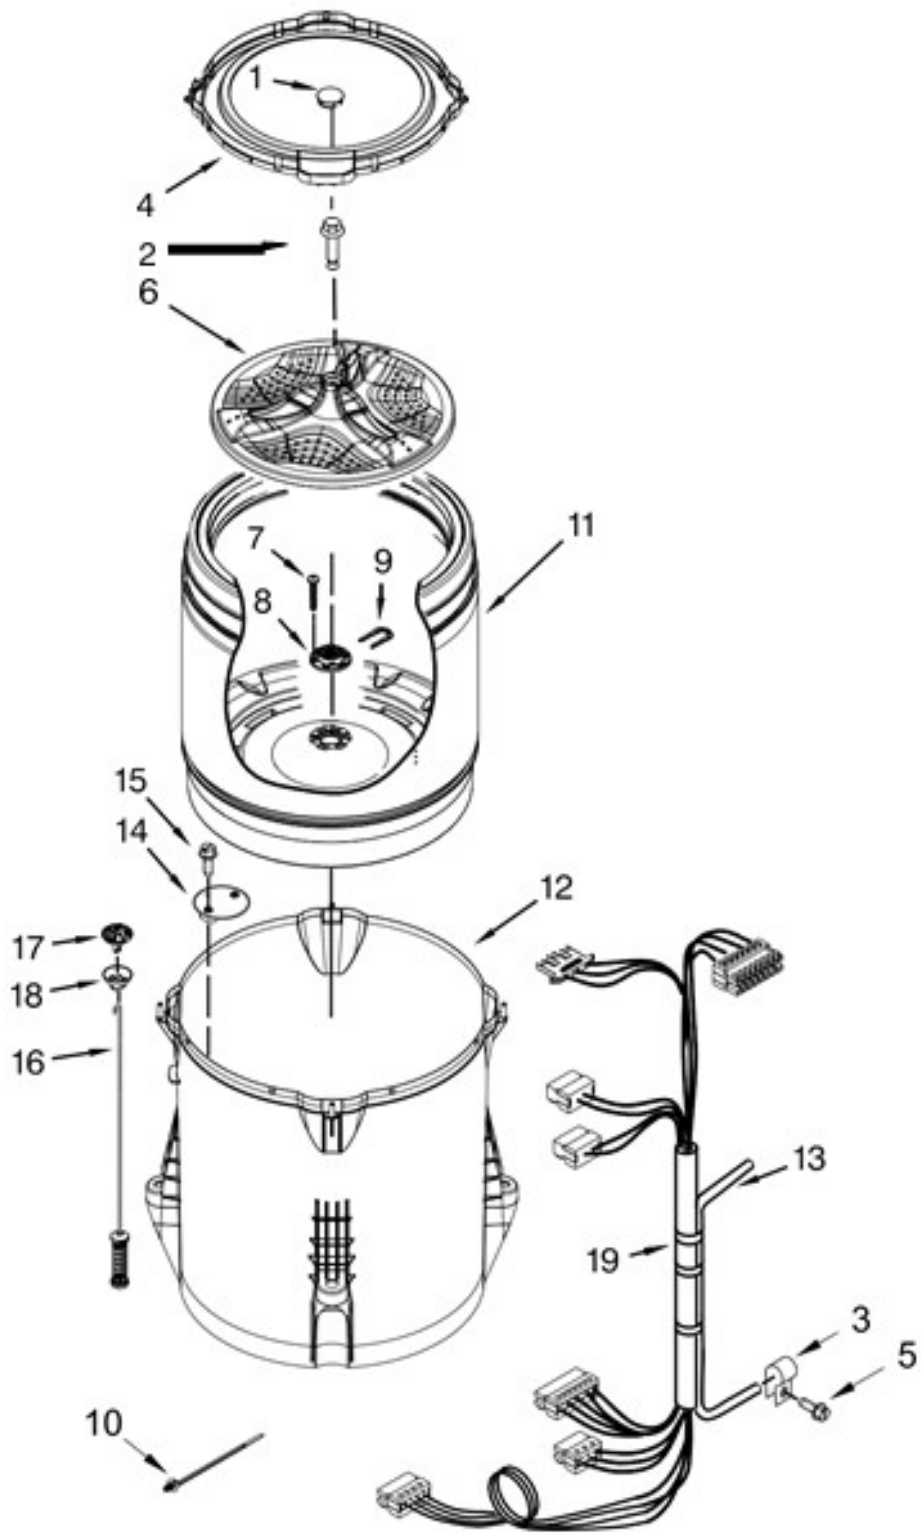

<u>Illus. No.</u>	<u>Part No.</u>	<u>Description</u>
25	W10142728	Screw
26	W10648853	Cover, Harness
27	3400076	Screw
28	W10270398	Hinge, Lid (Left)
	W10270399	Hinge, Lid (Right)
29	W10221546	Hose, Outer Drain Assembly
30	W10280024	U-Bend, Drain Hose
31	W10142630	Clamp, Hose
32	8564458	Absorber, Impact
33	W10688364	Absorber, Impact
34	693995	Screw
35	W10414221	Damper, Sound
36		Bezel, Lid Lock
	W10392041	White

Lavadora Whirlpool 7MMVWX65EWO

<u>Illus. No.</u>	<u>Part No.</u>	<u>Description</u>
1	W10789660	Panel, Console
2	8536939	Clip, Spring
3	W10240949	Valve, Cold Water Inlet
4	W10240948	Valve, Hot Water Inlet
5	8312709	Clip, Console
6	W10625696	Control Unit Assembly, Machine and Motor
7	W10641337	Panel, Console Rear Cover
8	97787	Screw
9	W10584422	Switch, Rotary Encoder (4 Position)
10	1157158	Screw
11	W10621620	Cord, Power

<u>Illus. No.</u>	<u>Part No.</u>	<u>Description</u>
12	3400076	Screw
13		Knob, Timer
	W10558463	Grey
14		Knob, Control
	W10562155	Grey
15	W10584420	Switch, Rotary Encoder (2 Position)
16	W10694680	Harness, Upper
17	W10638044	Housing Assembly
18	W10601130	Harness, Valve
19	W10601843	Bezel, Dispenser
20	W10584423	Switch, Rotary Encoder (5 Position)
21	W10794843	Drawer, Dispenser Assembly

Lavadora Whirlpool 7MMVWX655EW0

Lavadora Whirlpool 7MMVWX655EW0

<u>Illus.</u> <u>No.</u>	<u>Part No.</u>	<u>Description</u>
1	W10609549	Cap, Impeller
2	W10625252	Screw
3	W10005430	Clamp, Cable
4	W10578859	Tub Ring
5	8533943	Screw
6	W10609480	Impeller (Washplate)
7	8533953	Screw
8	W10396887	Hub - Driven, Basket
9	W10402178	Retainer, Drive Block
10	W10267532	Cable Tie