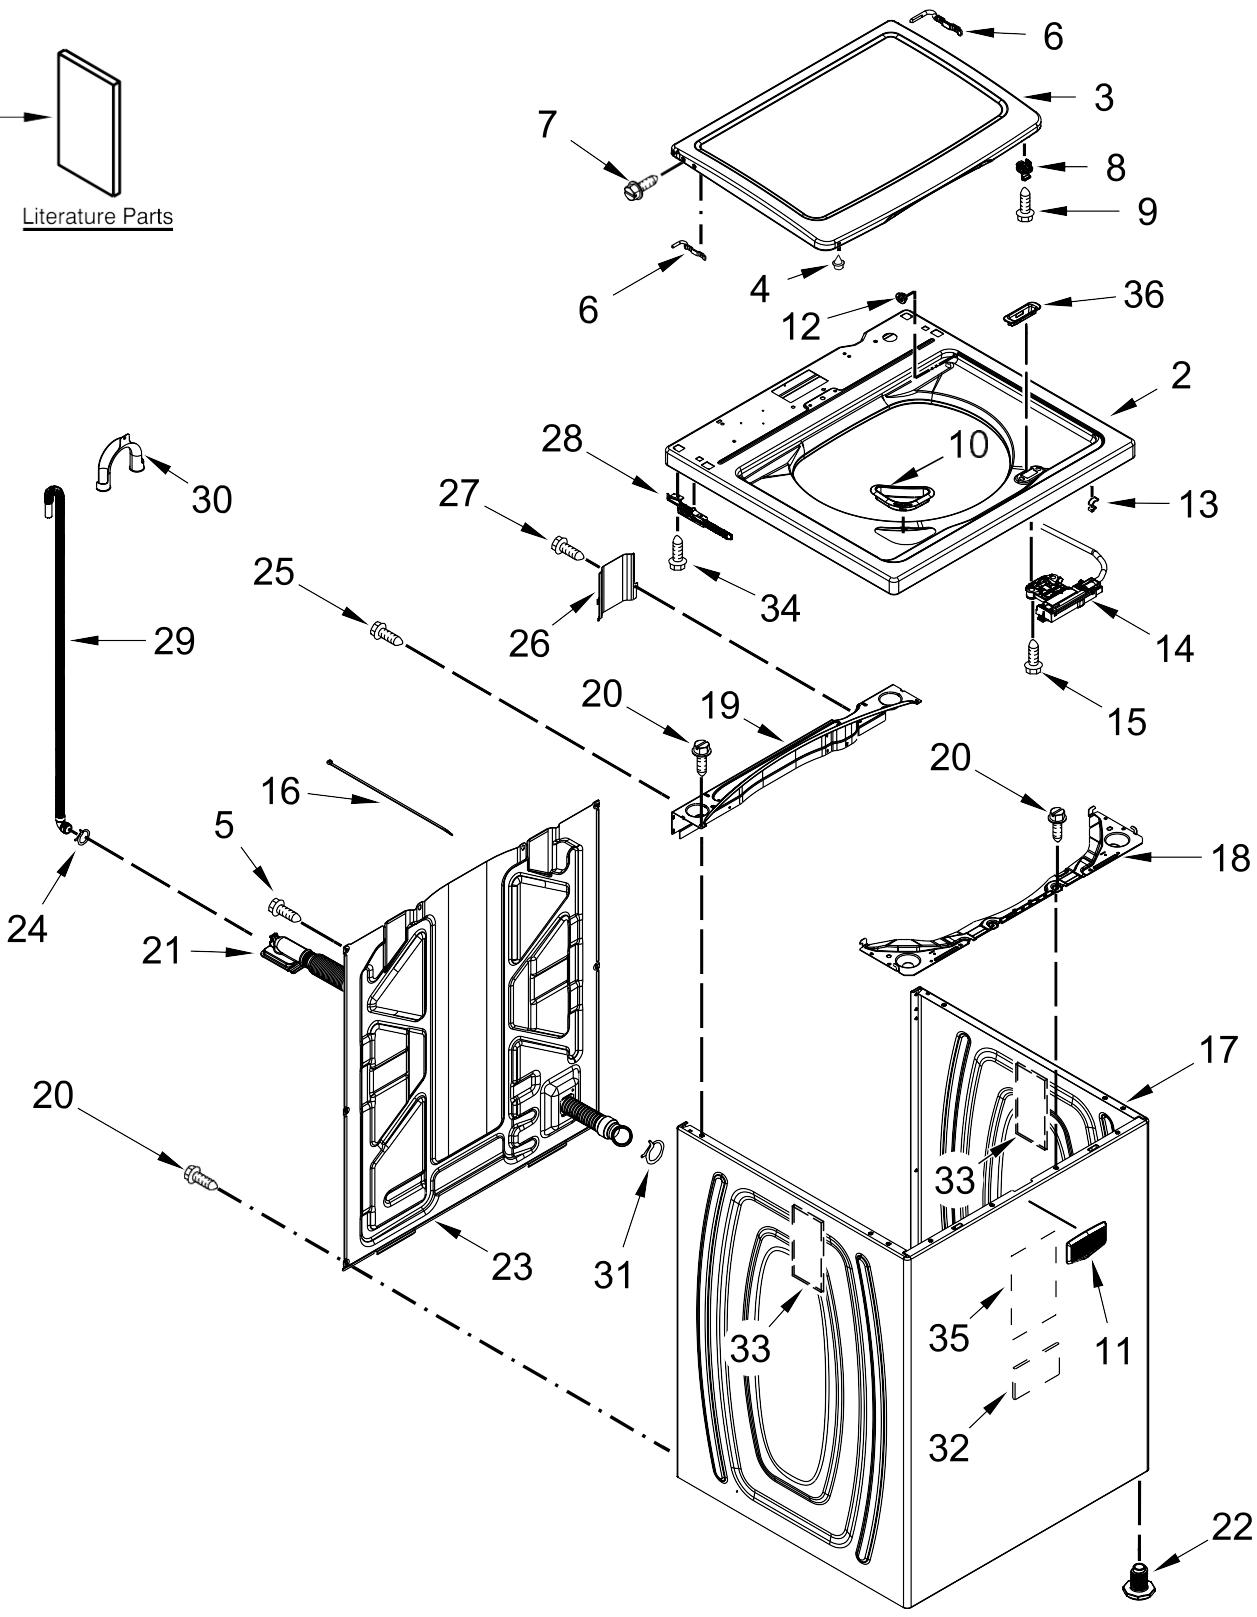

Lavadora Whirlpool 7MMVWX655EW1

<u>Illus. No.</u>	<u>Part No.</u>	<u>Description</u>	<u>Illus. No.</u>	<u>Part No.</u>	<u>Description</u>	<u>Illus. No.</u>	<u>Part No.</u>	<u>Description</u>
1		Literature Parts	11	W10612925	Badge (Maytag)	24	356138	Clamp, Hose
	W10779529	Installation Instructions				25	W10142728	Screw
	W10677676	Tech Sheet	12		Bearing, Lid Hinge	26	W10648853	Cover, Harness
	W10807224	Owners Manual		W10293653	Left Hand	27	3400076	Screw
	W10806818	Energy Guide		W10293293	Right Hand	28	W10270398	Hinge, Lid (Left)
	W10809788	Quick Start Guide	13	90016	Clip, Harness		W10270399	Hinge, Lid (Right)
2		Top	14	W10744659	Latch, Lid Lock Assembly	29	W10221546	Hose, Outer Drain Assembly
	W10621531	White	15	8281163	Screw (Stainless)	30	W10280024	U-Bend, Drain Hose
3		Lid	16	W10339879	Tie, Cable	31	W10142630	Clamp, Hose
	W10296171	White	17		Cabinet	32	8564458	Absorber, Impact
4	9724509	Bumper		W10676680	White	33	W10834527	Absorber, Impact
5	9740848	Screw	18		Brace, Cabinet Top - Front	34	693995	Screw
6	8563965	Hinge, Wire (Left)		W10724131	White	35	W10414221	Damper, Sound
	8572974	Hinge, Wire (Right)	19	W10512626	Brace, Cabinet Top - Rear	36		Bezel, Lid Lock
7	W10339706	Screw					W10392041	White
8		Strike, Lid Lock	20	1157158	Screw			
	W10239968	White	21	W10786886	Hose, Internal Drain			
9	3400061	Screw	22	W10687506	Foot Assembly, Leveling			
10		Bezel, Bleach Dispenser	23	W10612644	Panel, Rear			
	W10240977	White						

Lavadora Whirlpool 7MMVWX655EW1

<u>Illus.</u> <u>No.</u>	<u>Part No.</u> <u>Description</u>
1	W10789660 Panel, Console
2	8536939 Clip, Spring
3	W10240949 Valve, Cold Water Inlet
4	W10240948 Valve, Hot Water Inlet
5	8312709 Clip, Console
6	W10625696 Control Unit Assembly, Machine and Motor
7	W10641337 Panel, Console Rear Cover
8	97787 Screw
9	W10584422 Switch, Rotary Encoder (4 Position)