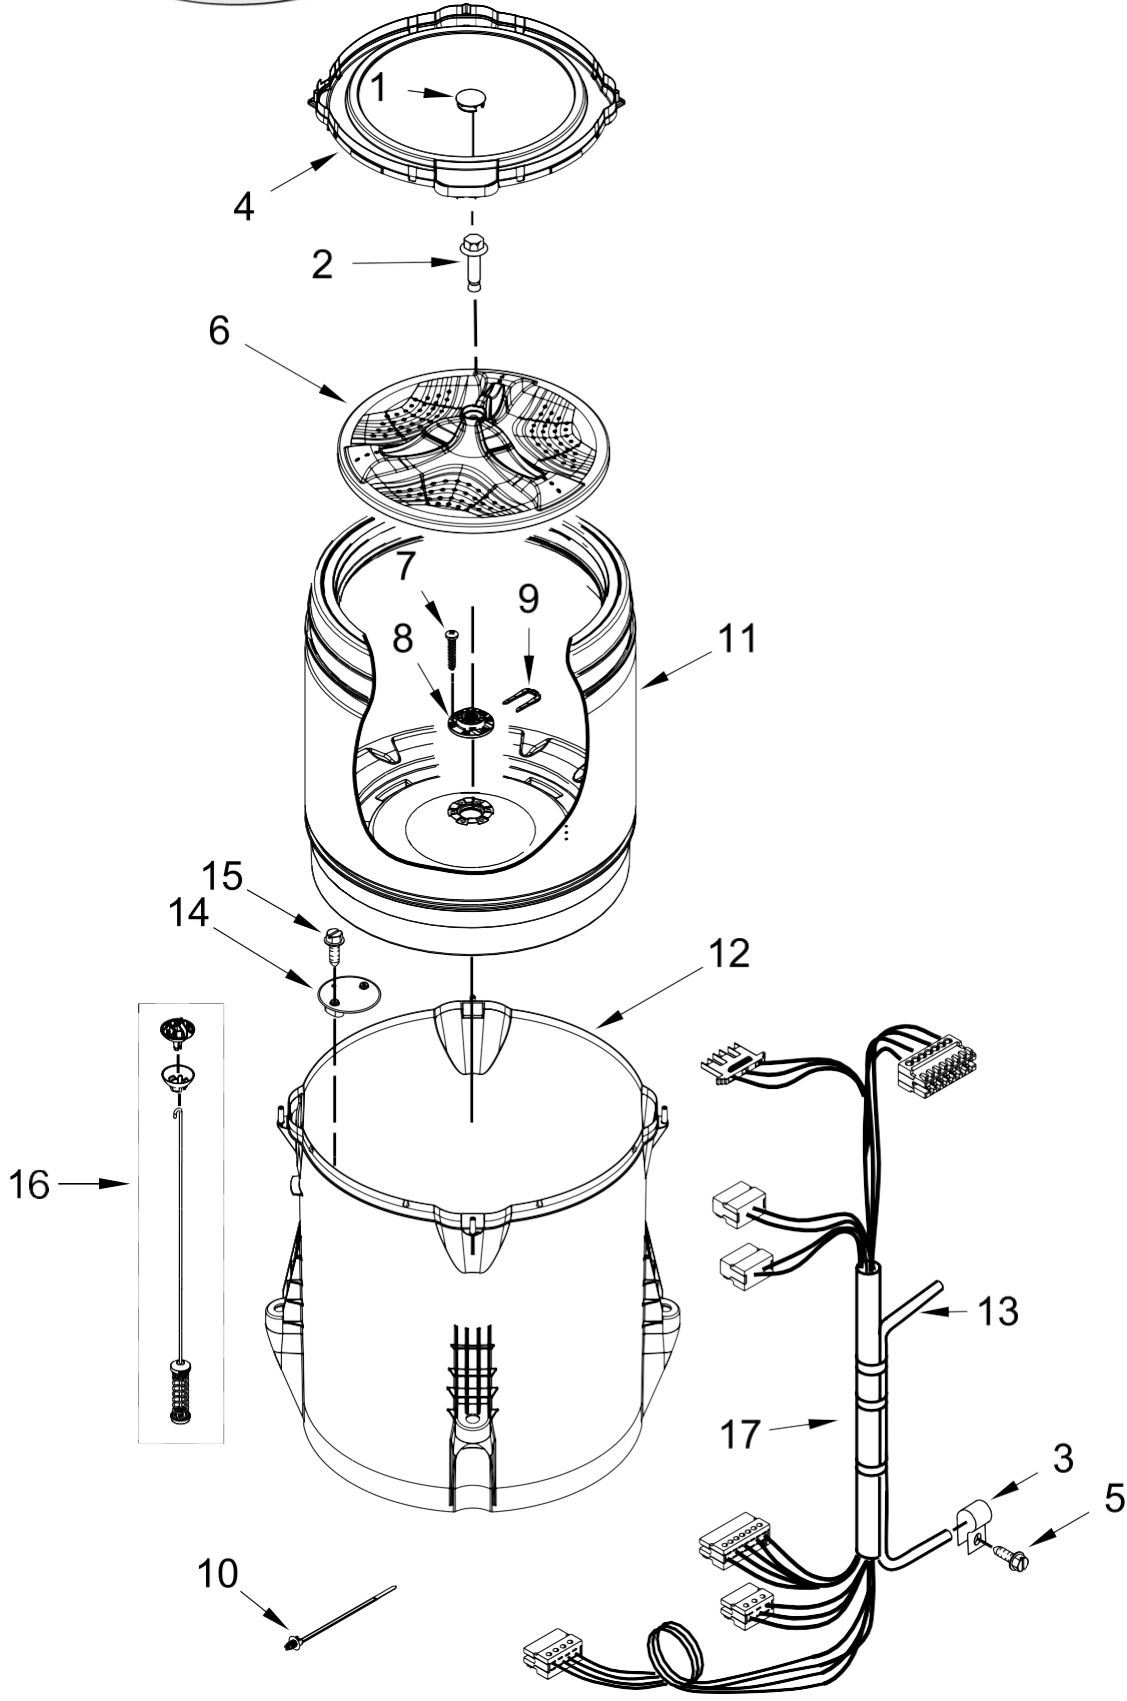

Lavadora Whirlpool 7MMVWX655EW1

<u>Illus.</u> <u>No.</u>	<u>Part No.</u>	<u>Description</u>	<u>Illus.</u> <u>No.</u>	<u>Part No.</u>	<u>Description</u>	<u>Illus.</u> <u>No.</u>	<u>Part No.</u>	<u>Description</u>
1	W10609549	Cap, Impeller	8	W10396887	Hub - Driven, Basket	15	8533928	Screw
2	W10625252	Screw	9	W10402178	Retainer, Drive Block	16	W10901056	Damper Assembly, Tub Suspension (Set Of 4-Includes Suspension Bushings and Suspension Balls)
3	W10005430	Clamp, Cable	10	W10267532	Cable Tie			
4	W10578859	Tub Ring	11	W10586077	Basket Assembly			
5	8533943	Screw	12	W10512161	Tub			
6	W10834917	Impeller (Washplate)	13	W10236981	Hose, Pressure Switch	17	W10777951	Harness, Lower (Includes Pressure Switch Hose)
7	8533953	Screw	14	W10215093	Filter, Drain Pump