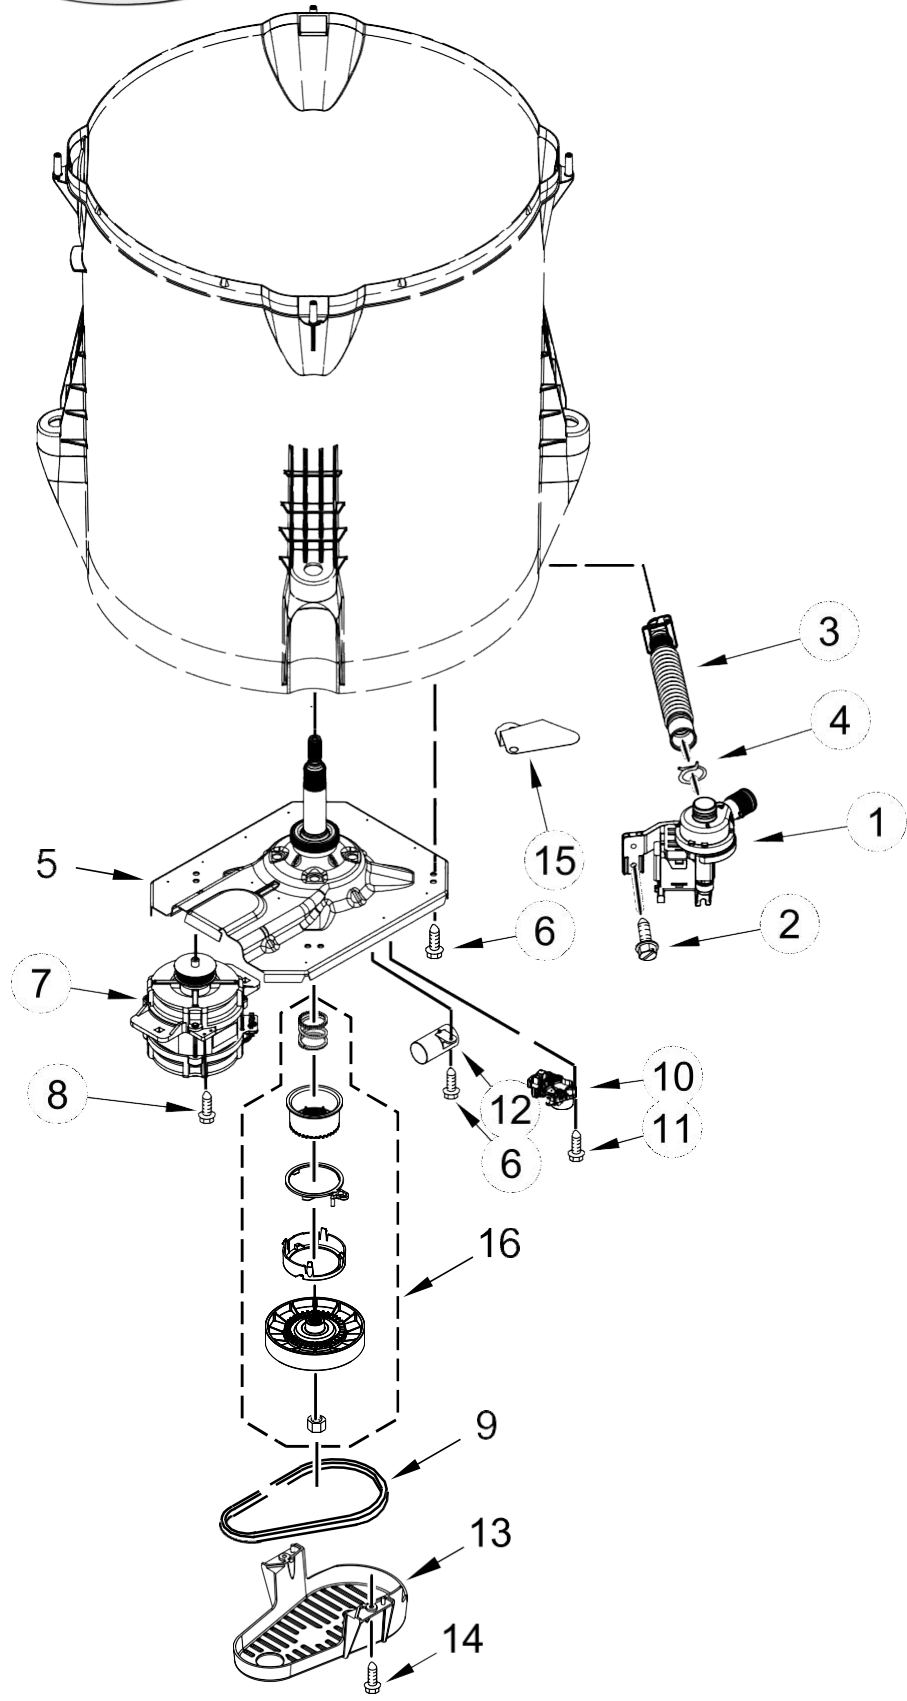

Lavadora Whirlpool 7MMVWX655EW1

<u>Illus.</u> <u>No.</u>	<u>Part No.</u> <u>Description</u>
1	W10789660 Panel, Console
2	8536939 Clip, Spring
3	W10240949 Valve, Cold Water Inlet
4	W10240948 Valve, Hot Water Inlet
5	8312709 Clip, Console
6	W10625696 Control Unit Assembly, Machine and Motor
7	W10641337 Panel, Console Rear Cover
8	97787 Screw
9	W10584422 Switch, Rotary Encoder (4 Position)

<u>Illus.</u> <u>No.</u>	<u>Part No.</u> <u>Description</u>
10	1157158 Screw
11	W10621620 Cord, Power
12	3400076 Screw
13	Knob, Timer W10558463 Grey
14	Knob, Control W10562155 Grey
15	W10584420 Switch, Rotary Encoder (2 Position)
16	W10694680 Harness, Upper
17	W10638044 Housing Assembly
18	W10601130 Harness, Valve

<u>Illus.</u> <u>No.</u>	<u>Part No.</u>	<u>Description</u>
19	W10601843	Bezel, Dispenser
20	W10584423	Switch, Rotary Encoder (5 Position)
21	W10919590	Drawer, Dispenser Assembly
22	W10810281	Washer, Filter
23		Hose, Water Inlet
	W10194210	Cold Water
	W10194211	Hot Water
24	W10242307	Washer, Hose

Lavadora Whirlpool 7MMVWX655EW1

<u>Illus.</u> <u>No.</u>	<u>Part No.</u>	<u>Description</u>	<u>Illus.</u> <u>No.</u>	<u>Part No.</u>	<u>Description</u>	<u>Illus.</u> <u>No.</u>	<u>Part No.</u>	<u>Description</u>
1	W10609549	Cap, Impeller	8	W10396887	Hub - Driven, Basket	15	8533928	Screw
2	W10625252	Screw	9	W10402178	Retainer, Drive Block	16	W10901056	Damper Assembly, Tub Suspension (Set Of 4-Includes Suspension Bushings and Suspension Balls)
3	W10005430	Clamp, Cable	10	W10267532	Cable Tie			
4	W10578859	Tub Ring	11	W10586077	Basket Assembly			
5	8533943	Screw	12	W10512161	Tub			
6	W10834917	Impeller (Washplate)	13	W10236981	Hose, Pressure Switch	17	W10777951	Harness, Lower (Includes Pressure Switch Hose)
7	8533953	Screw	14	W10215093	Filter, Drain Pump			