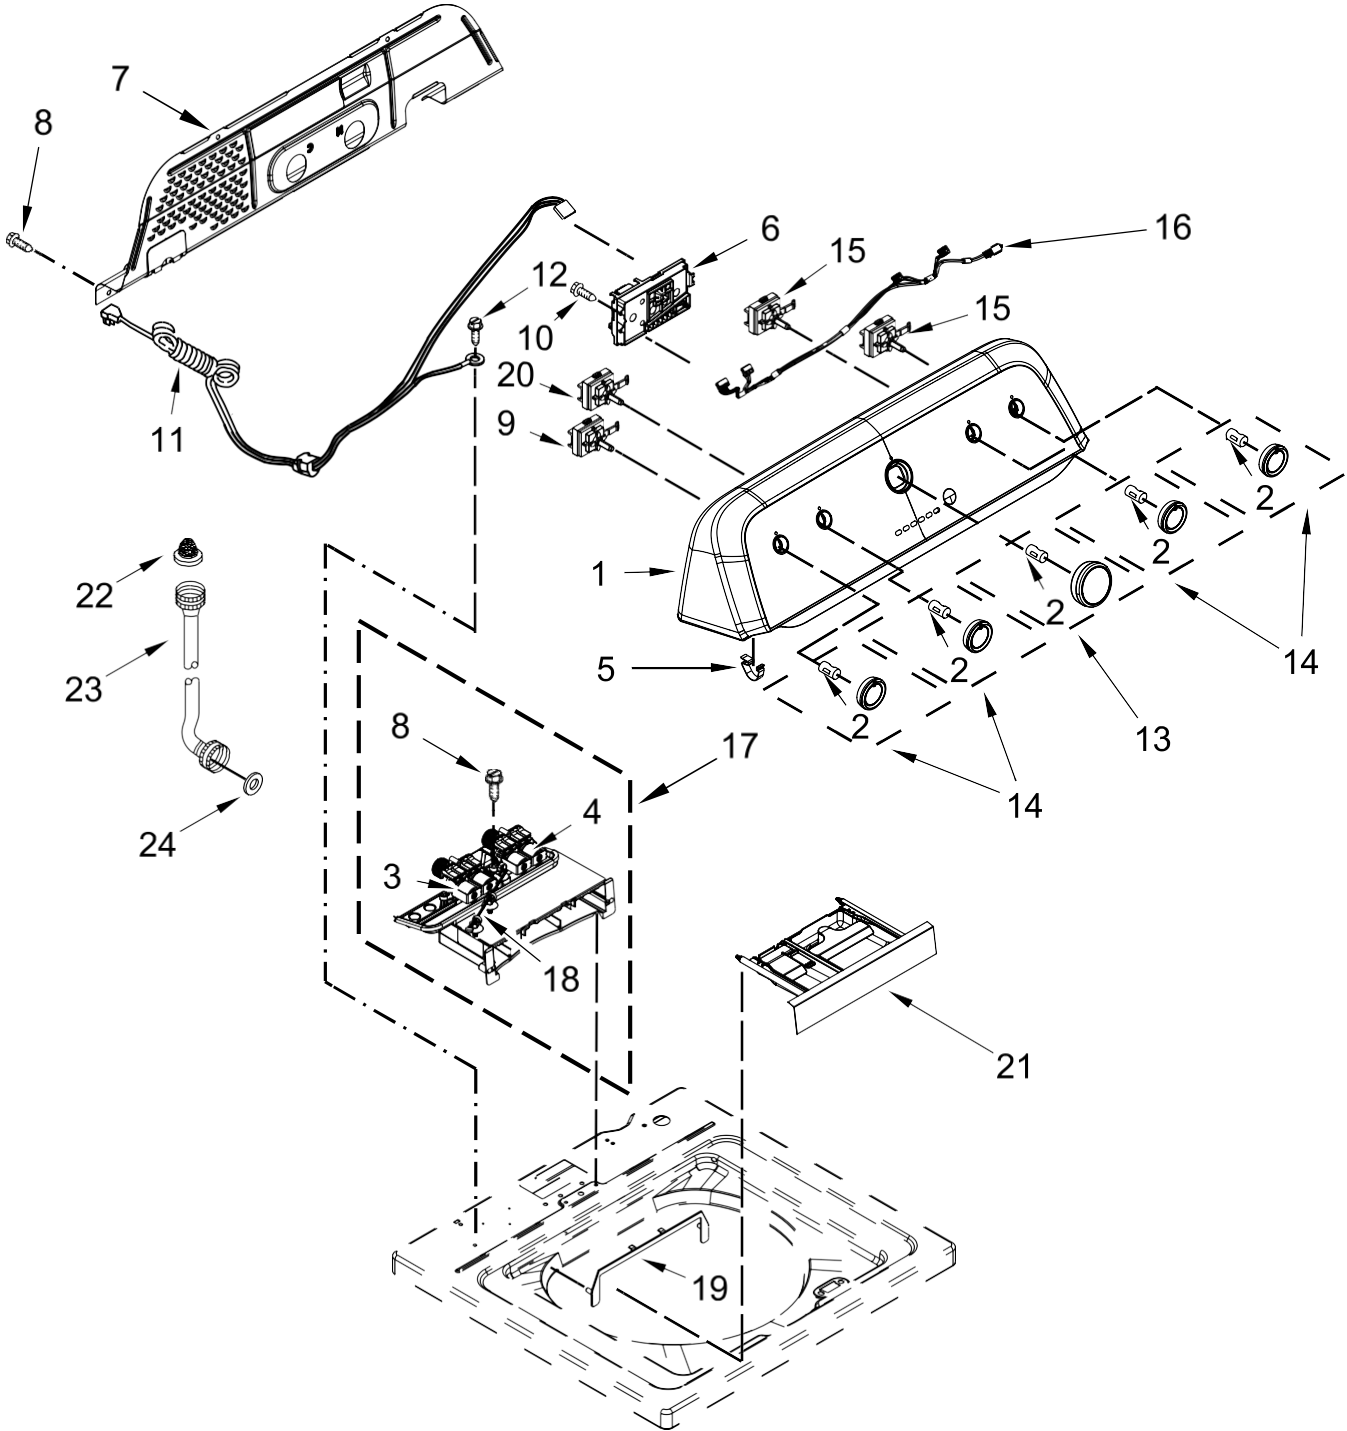

Lavadora Whirlpool 7MMVWX655EW1

<u>Illus.</u> <u>No.</u>	<u>Part No.</u> <u>Description</u>
1	W10789660 Panel, Console
2	8536939 Clip, Spring
3	W10240949 Valve, Cold Water Inlet
4	W10240948 Valve, Hot Water Inlet
5	8312709 Clip, Console
6	W10625696 Control Unit Assembly, Machine and Motor
7	W10641337 Panel, Console Rear Cover
8	97787 Screw
9	W10584422 Switch, Rotary Encoder (4 Position)

<u>Illus.</u> <u>No.</u>	<u>Part No.</u> <u>Description</u>
10	1157158 Screw
11	W10621620 Cord, Power
12	3400076 Screw
13	Knob, Timer W10558463 Grey
14	Knob, Control W10562155 Grey
15	W10584420 Switch, Rotary Encoder (2 Position)
16	W10694680 Harness, Upper
17	W10638044 Housing Assembly
18	W10601130 Harness, Valve