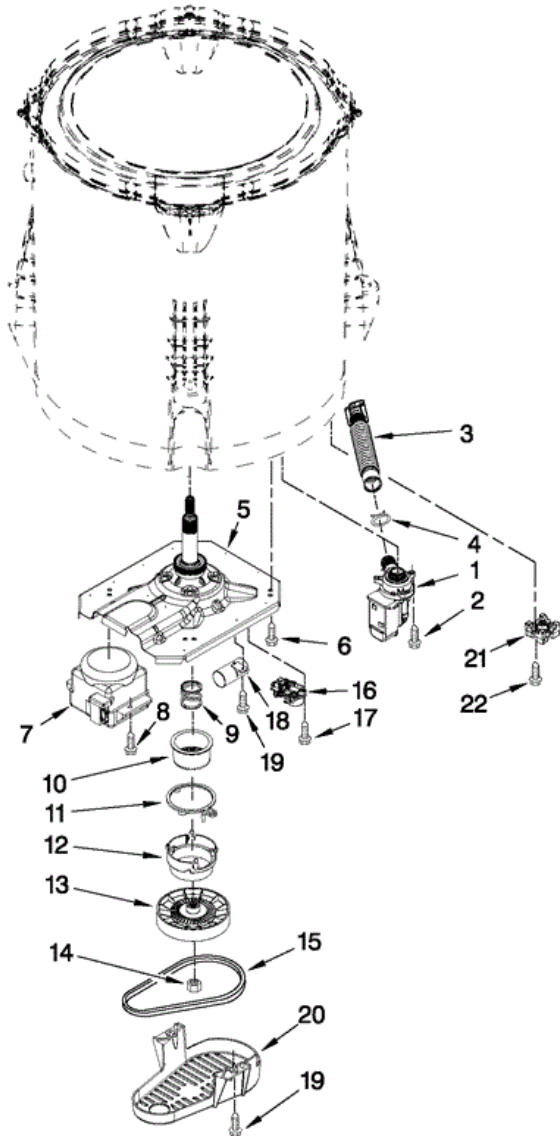

7MMVWX700XL0 TRANSMISION