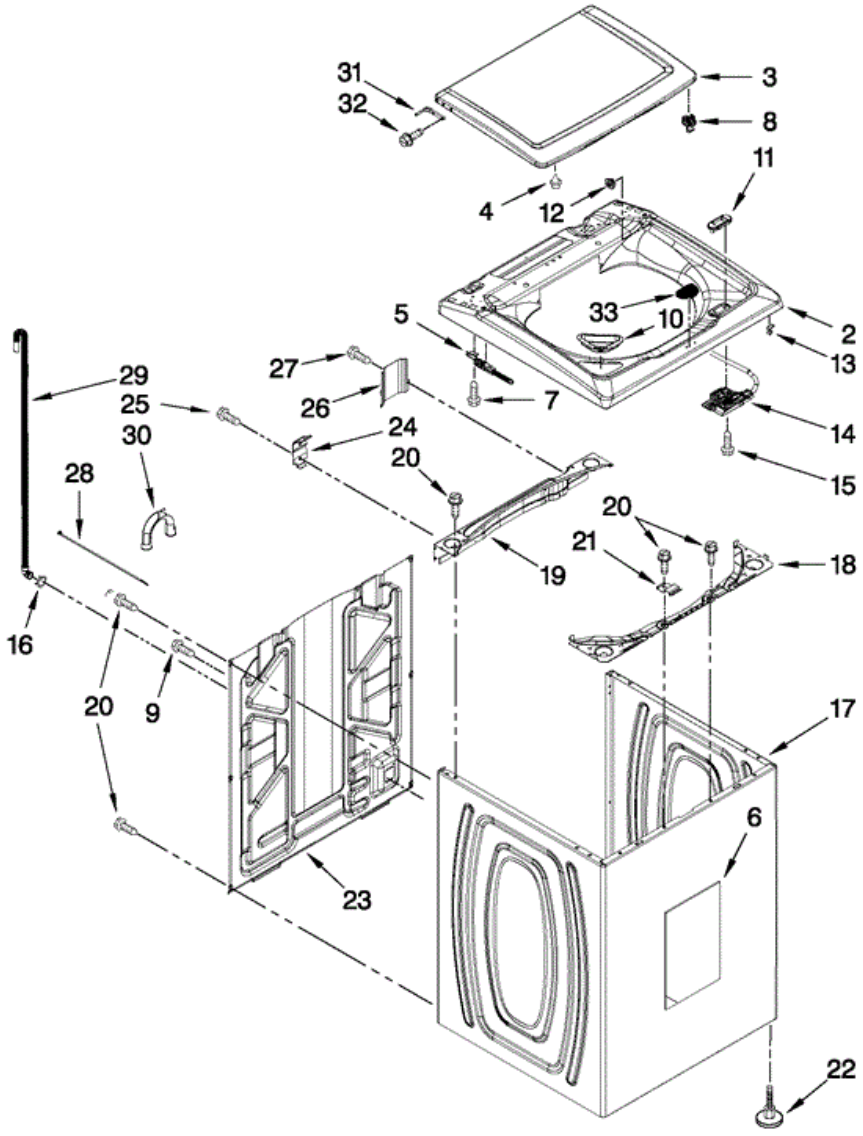

7MMVWX700XLO GABINETE