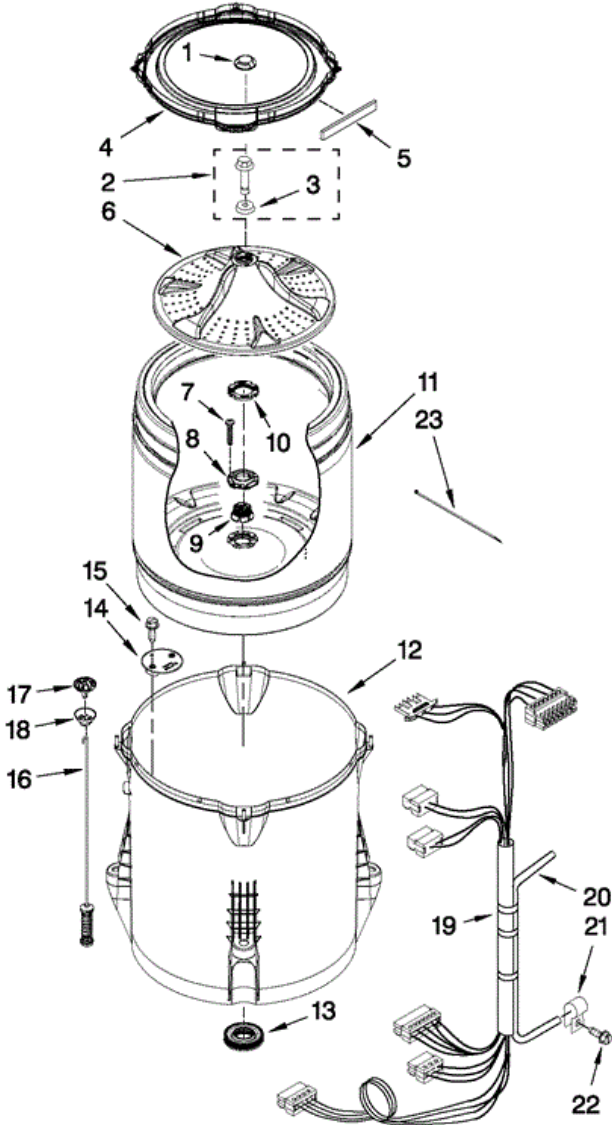

32	W10339706	SCREW, 6-32 X 3/4
33	W10323735	BADGE, MAYTAG

**7MMVWX700XL0 TABLERO**

## 7MMVWX700XL0 TABLERO

1	W10351444	CONSOLE (SILVER)
2	W10251384	KNOB, CONTROL (INCLUDES ITEM 24)
3	W10272638	USER INTERFACE
4	W10219342	SCREW, 8-16 X 3/4
5	8312709	CLIP, CONSOLE
6	W10393562	CONTROL UNIT ASSEMBLY, MACHINE & MOTOR
7	W10269597	PANEL, CONSOLE REAR COVER
8	3390647	SCREW, 8-18 X 1/2
9	1157158	SCREW, 8-18 X 3/8
10	W10280079	SEAL, CONSOLE
11	W10266797	CORD, POWER
12	3400076	SCREW, POWER CORD GROUND
13	W10240963	HOUSING ASSEMBLY - DISPENSER
14	W10240949	VALVE, COLD WATER INLET
15	W10240948	VALVE, HOT WATER INLET
16	W10240967	HARNESS, VALVE
17	3400061	SCREW, DISPENSER HOUSING MOUNTING
18	97787	SCREW, INLET VALVE MOUNTING
19	W10240946	BEZEL, DISPENSER
20	W10240960	DRAWER, DISPENSER ASSEMBLY
21	W10287478	HANDLE, DISPENSER DRAWER FACIA
22	9740848	SCREW, 8-18 X 1/2
23	W10326923	SPACER, KNOB
24	8536939	CLIP, KNOB
25	W10274524	TENSIONER, FACIA
26	W10305134	BEZEL, CYCLE TRIM
27	3196172	SCREW, 6-19 X 3/8
28	W10285492	HARNESS, USER INTERFACE
29	W10298336	NUT, U-TYPE

## 7MMVWX700XLO TINAS

1	W10305251	CAP, IMPELLER
2	W10003790	SCREW & WASHER ASSEMBLY
3	3949550	WASHER
4	W10215146	TUB RING (INCLUDES ITEM 5)
5	W10205824	ABSORBER, IMPACT
6	W10215119	IMPELLER (WASHPLATE)
7	8533953	SCREW, 8-16 X 1.000
8	W10291415	HUB - DRIVEN, BASKET (INCLUDES ITEMS 7, 9 & 10)
9	W10291416	BLOCK, BASKET DRIVE (INCLUDES ITEMS 7, 8 & 10)
10	W10291417	NUT, SPANNER (INCLUDES ITEMS 7, 8 & 9)
11	W10238268	BASKET ASSEMBLY (INCLUDES ITEMS 7, 8, 9 & 10)
12	W10238301	TUB (INCLUDES ITEM 13)
13	W10006371	SEAL, TUB
14	W10215093	FILTER, DRAIN PUMP
15	8533928	SCREW, 8-18 X 3/4
16	W10257085	DAMPER ASSEMBLY, TUB SUSPENSION
17	W10215136	BALL, SUSPENSION (SET OF 4 - INCLUDES ITEM 18)
18	W10256551	BUSHING, SUSPENSION
19	W10328392	HARNESS, LOWER (INCLUDES ITEM 20)
20	8572540	HOSE PRESSURE SWITCH
21	W10005430	CLAMP, PRESSURE HOSE RETAINER
22	8533943	SCREW, 10-16 X 3/4
23	W10339879	CABLE TIE