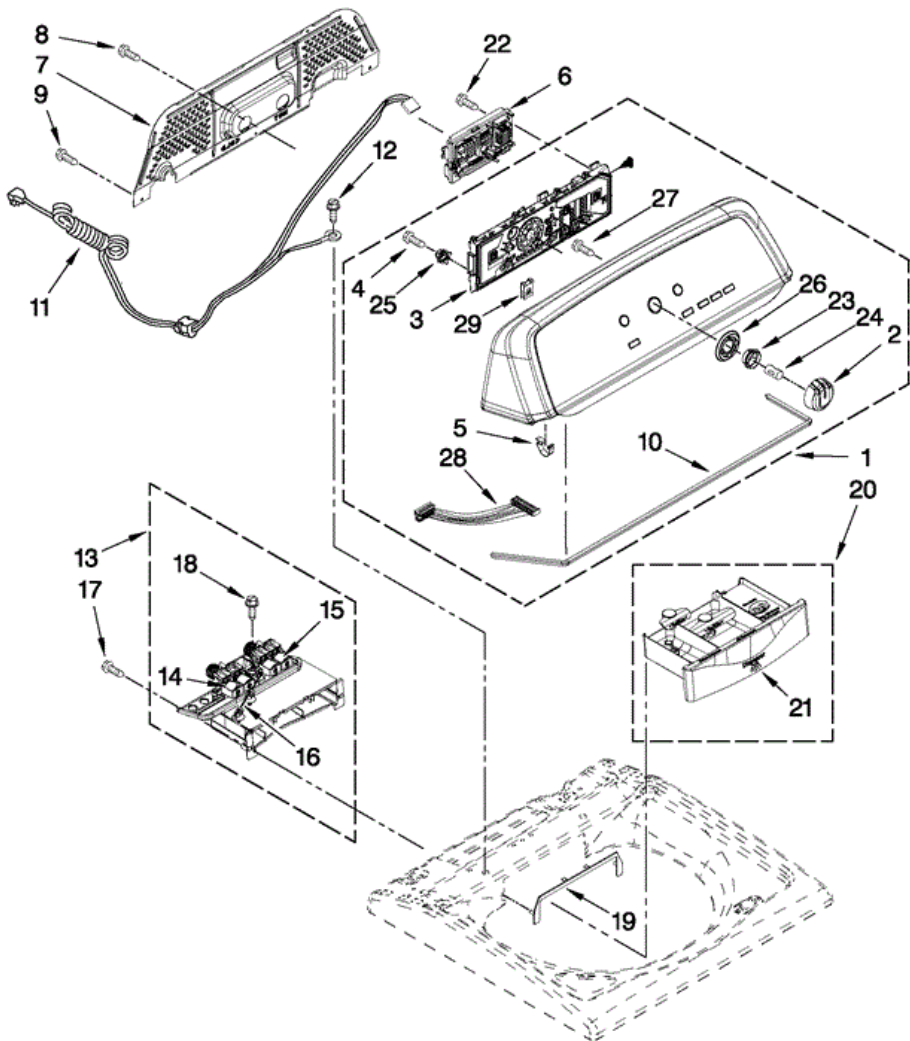

32	W10339706	SCREW, 6-32 X 3/4
33	W10323735	BADGE, MAYTAG

**7MMVWX700XL0 TABLERO**

## 7MMVWX700XL0 TABLERO

1	W10351444	CONSOLE (SILVER)
2	W10251384	KNOB, CONTROL (INCLUDES ITEM 24)
3	W10272638	USER INTERFACE
4	W10219342	SCREW, 8-16 X 3/4
5	8312709	CLIP, CONSOLE
6	W10393562	CONTROL UNIT ASSEMBLY, MACHINE & MOTOR
7	W10269597	PANEL, CONSOLE REAR COVER
8	3390647	SCREW, 8-18 X 1/2
9	1157158	SCREW, 8-18 X 3/8
10	W10280079	SEAL, CONSOLE
11	W10266797	CORD, POWER
12	3400076	SCREW, POWER CORD GROUND
13	W10240963	HOUSING ASSEMBLY - DISPENSER
14	W10240949	VALVE, COLD WATER INLET
15	W10240948	VALVE, HOT WATER INLET
16	W10240967	HARNESS, VALVE
17	3400061	SCREW, DISPENSER HOUSING MOUNTING
18	97787	SCREW, INLET VALVE MOUNTING
19	W10240946	BEZEL, DISPENSER
20	W10240960	DRAWER, DISPENSER ASSEMBLY
21	W10287478	HANDLE, DISPENSER DRAWER FACIA
22	9740848	SCREW, 8-18 X 1/2
23	W10326923	SPACER, KNOB
24	8536939	CLIP, KNOB
25	W10274524	TENSIONER, FACIA
26	W10305134	BEZEL, CYCLE TRIM
27	3196172	SCREW, 6-19 X 3/8
28	W10285492	HARNESS, USER INTERFACE
29	W10298336	NUT, U-TYPE