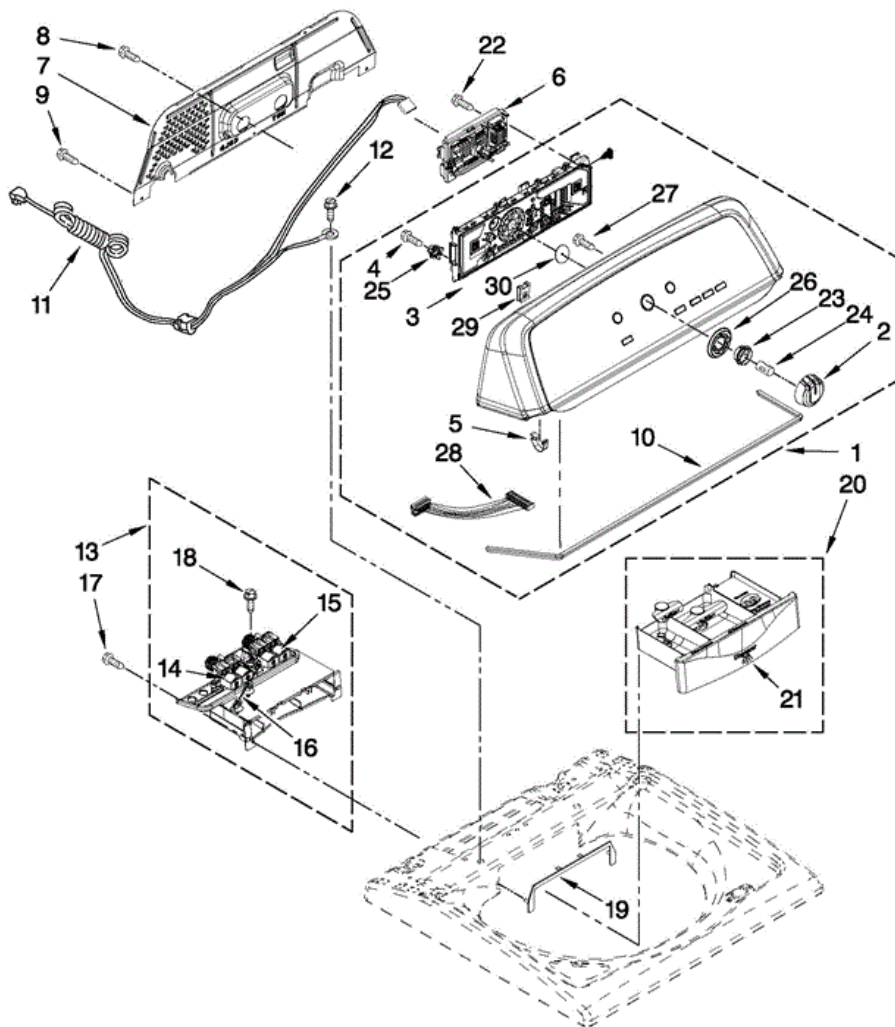

32	W10339706	SCREW, 6-32 X 3/4
33	W10323735	BADGE, MAYTAG
34	3359452	NUT, LOCKING

Distribuidor Autorizado

SurteRápido.com

Venta de Refacciones
Electrodomesticas

7MMVWX700XL1 TABLERO

7MMVWX700XL1 TABLERO

1	W10351444	CONSOLE
2	W10251384	KNOB, CONTROL
3	W10272638	USER INTERFACE
4	W10219342	SCREW, 8-16 X 3/4
5	8312709	CLIP, CONSOLE
6	W10445838	CONTROL UNIT ASSEMBLY, MACHINE & MOTOR
7	W10420984	PANEL, CONSOLE REAR COVER
8	3390647	SCREW, 8-18 X 1/2
9	1157158	SCREW, 8-18 X 3/8
10	W10280079	SEAL, CONSOLE
11	W10266797	CORD, POWER
12	3400076	SCREW, POWER CORD GROUND
13	W10240963	HOUSING ASSEMBLY - DISPENSER
14	W10240949	VALVE, COLD WATER INLET
15	W10240948	VALVE, HOT WATER INLET
16	W10240967	HARNESS, VALVE
17	3400061	SCREW, DISPENSER HOUSING MOUNTING
18	97787	SCREW, INLET VALVE MOUNTING
19	W10240946	BEZEL, DISPENSER
20	W10240960	DRAWER, DISPENSER ASSEMBLY
21	W10287478	HANDLE, DISPENSER DRAWER FACIA
22	9740848	SCREW, 8-18 X 1/2
23	W10326923	SPACER, KNOB
24	8536939	CLIP, KNOB
25	W10274524	TENSIONER, FACIA
26	W10305134	BEZEL, CYCLE TRIM
27	3196172	SCREW, 6-19 X 3/8
28	W10285492	HARNESS, USER INTERFACE
29	W10298336	NUT, U-TYPE
30	W10323092	SEAL, UI