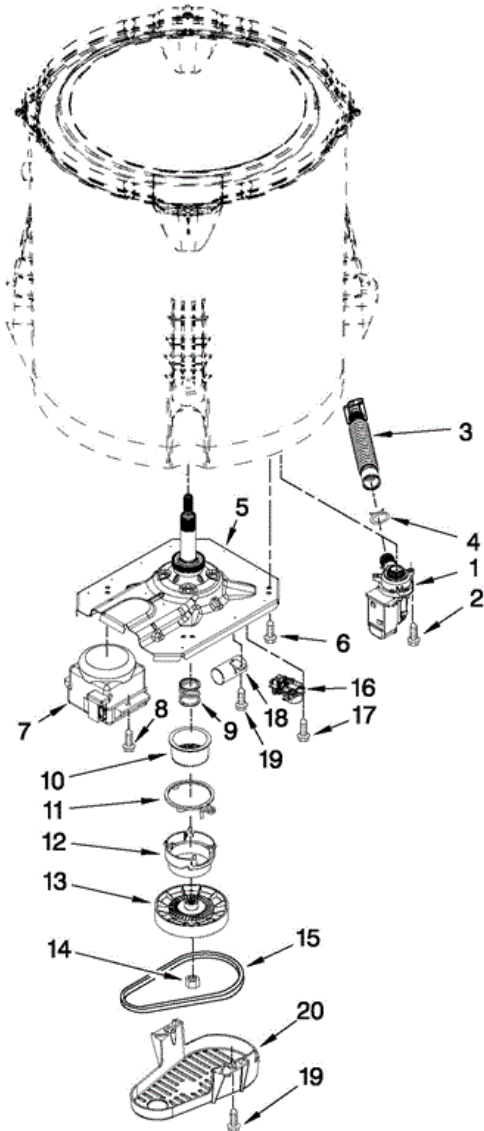

7MMVWX700XL1 TINAS

7MMVWX700XL1 TINAS

1	W10305251	CAP, IMPELLER
2	W10003790	SCREW & WASHER ASSEMBLY
3	3949550	WASHER
4	W10215146	TUB RING (INCLUDES ITEM 5)
5	W10205824	ABSORBER, IMPACT
6	W10215119	IMPELLER (WASHPLATE)
7	8533953	SCREW, 8-16 X 1.000
8	W10291415	HUB - DRIVEN, BASKET (INCLUDES ITEMS 7, 9 & 10)
9	W10291416	BLOCK, BASKET DRIVE (INCLUDES ITEMS 7, 8 & 10)
10	W10291417	NUT, SPANNER (INCLUDES ITEMS 7, 8 & 9)
11	W10238268	BASKET ASSEMBLY (INCLUDES ITEMS 7, 8, 9 & 10)
12	W10238301	TUB (INCLUDES ITEM 13)
13	W10006371	SEAL, TUB
14	W10215093	FILTER, DRAIN PUMP
15	8533928	SCREW, 8-18 X 3/4
16	W10257085	DAMPER ASSY, TUB SUSPENSION (INCL, 17 & 18)
17	W10215136	BALL, SUSPENSION (SET OF 4 - INCLUDES ITEM 18)
18	W10256551	BUSHING, SUSPENSION (SET OF 4 - INCL. ITEM 17)
19	W10328392	HARNESS, LOWER (INCLUDES ITEM 20)
20	8572540	HOSE PRESSURE SWITCH
21	W10005430	CLAMP, PRESSURE HOSE RETAINER
22	8533943	SCREW, 10-16 X 3/4
23	W10339879	CABLE TIE
24	W10348658	SPRING, TUB CENTERING
25	W10429200	RETAINER, PUSH-IN
26	W10392691	SHIELD, SPLASH

7MMVWX700XL1 TRANSMISION

7MMVWX700XL1 TRANSMISION

1	W10276397	PUMP ASSEMBLY, DRAIN
2	W10004910	SCREW, 12-16 X 1.25
3	W10215091	HOSE, INNER DRAIN ASSEMBLY
4	8317496	CLAMP, HOSE
5	W10006401	GEARCASE ASSY (INCL. 7, 8, 9, 10 & 13 ON PAGE 5)
6	W10249633	SCREW, 7.2-1.6 X 30
7	W10249628	MOTOR, DRIVE
8	W10094780	SCREW, M8-1.25 X 20
9	W10326374	SPRING, SPLUTCH (INCLUDES 10, 11, 12 & 13)
10	W10006352	SLIDER, SPLUTCH (INCLUDES ITEMS 9, 11, 12 & 13)
11	W10006353	CAM RING, SPLUTCH (INCLUDES 9, 10, 12 & 13)
12	W10006354	CAM, SPLUTCH (INCLUDES ITEMS 9, 10, 11 & 13)
13	W10006356	PULLEY
14	W10163336	NUT, PULLEY
15	W10006384	BELT, DRIVE
16	W10006355	ACTUATOR, SHIFT
17	9741052	SCREW, 6-32 X 1.00
18	W10278117	CAPACITOR, MOTOR RUN
19	357640	SCREW, 10-16 X 5/8
20	W10006383	SHIELD, PULLEY COVER