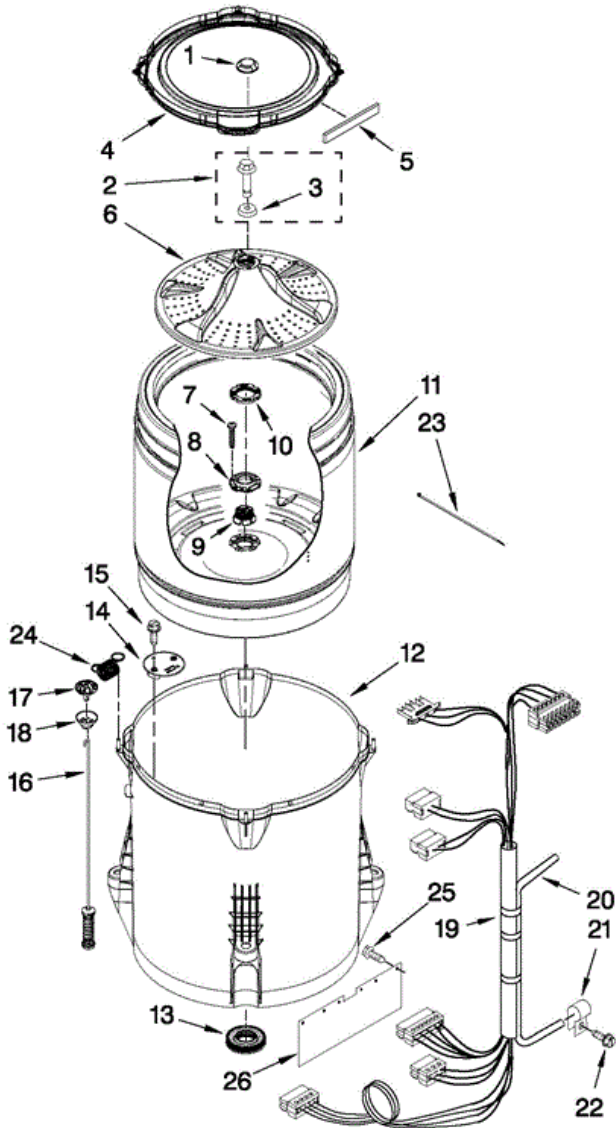

7MMVWX700XL1 TINAS

7MMVWX700XL1 TINAS

1	W10305251	CAP, IMPELLER
2	W10003790	SCREW & WASHER ASSEMBLY
3	3949550	WASHER
4	W10215146	TUB RING (INCLUDES ITEM 5)
5	W10205824	ABSORBER, IMPACT
6	W10215119	IMPELLER (WASHPLATE)
7	8533953	SCREW, 8-16 X 1.000
8	W10291415	HUB - DRIVEN, BASKET (INCLUDES ITEMS 7, 9 & 10)
9	W10291416	BLOCK, BASKET DRIVE (INCLUDES ITEMS 7, 8 & 10)
10	W10291417	NUT, SPANNER (INCLUDES ITEMS 7, 8 & 9)
11	W10238268	BASKET ASSEMBLY (INCLUDES ITEMS 7, 8, 9 & 10)
12	W10238301	TUB (INCLUDES ITEM 13)
13	W10006371	SEAL, TUB
14	W10215093	FILTER, DRAIN PUMP
15	8533928	SCREW, 8-18 X 3/4
16	W10257085	DAMPER ASSY, TUB SUSPENSION (INCL, 17 & 18)
17	W10215136	BALL, SUSPENSION (SET OF 4 - INCLUDES ITEM 18)
18	W10256551	BUSHING, SUSPENSION (SET OF 4 - INCL. ITEM 17)
19	W10328392	HARNESS, LOWER (INCLUDES ITEM 20)
20	8572540	HOSE PRESSURE SWITCH
21	W10005430	CLAMP, PRESSURE HOSE RETAINER
22	8533943	SCREW, 10-16 X 3/4
23	W10339879	CABLE TIE
24	W10348658	SPRING, TUB CENTERING
25	W10429200	RETAINER, PUSH-IN
26	W10392691	SHIELD, SPLASH