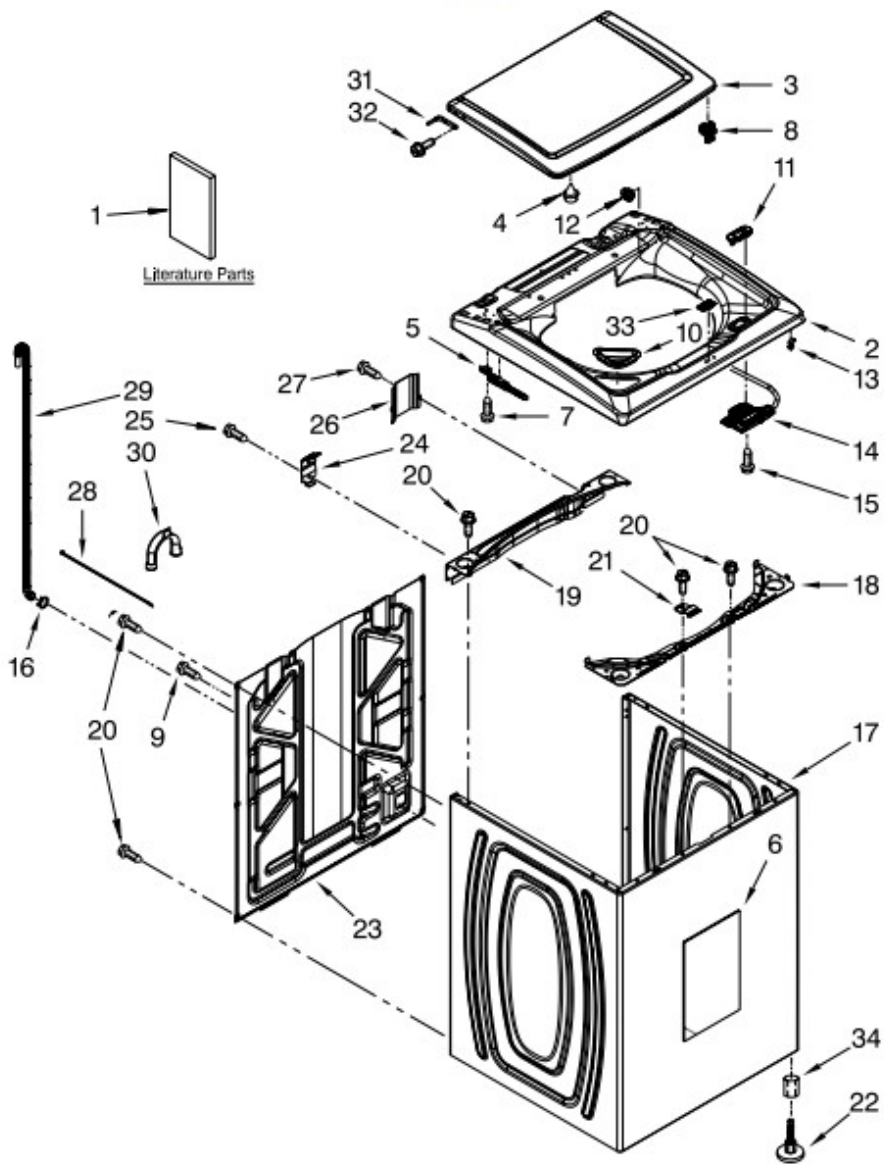

Lavadora Maytag 7MMVWX700XL2

MAYTAG

TOP AND CABINET PARTS

AUTOMATIC WASHER

For Model: 7MMVWX700XL2
(Silver)