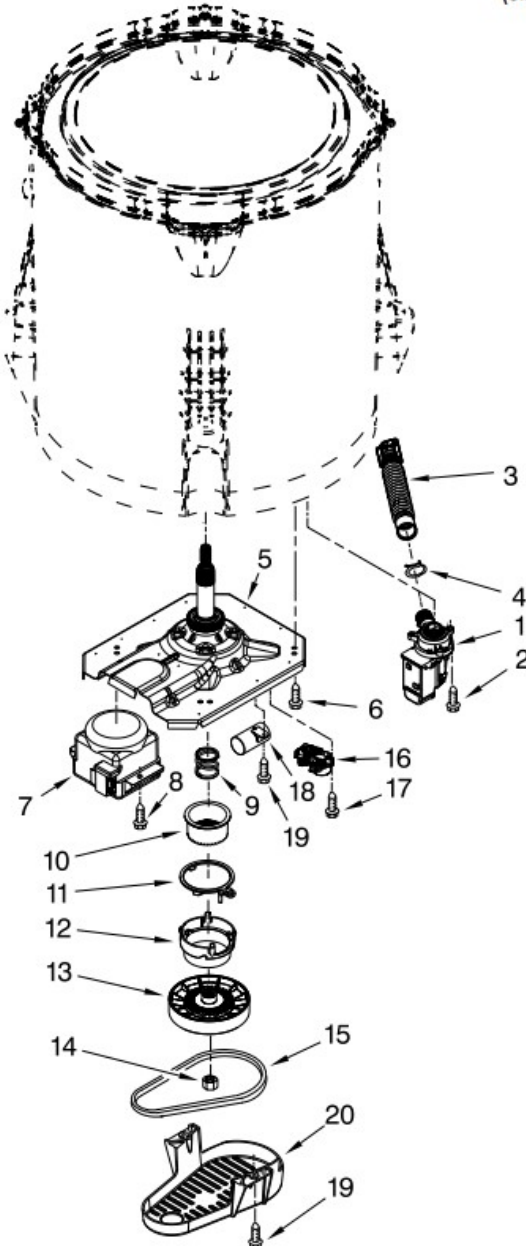

Distribuidor Autorizado

SurteRápido.com

Venta de Refacciones
Electrodomesticas

Lavadora Maytag 7MMVWX700XL2

BASKET AND TUB PARTS

For Model: 7MMVWX700XL2
(Silver)

Illus. No.	Part No.	DESCRIPTION
1	W10305251	Cap, Impeller
2	W10003790	Screw & Washer Assembly
3	3949550	Washer
4	W10215146	Tube Ring (Includes Item 5)
5	W10205824	Absorber, Impact
6	W10215119	Impeller (Washplate)
7	8533953	Screw
8	W10396887	Hub - Driven, Basket (Includes Item 7)
9	W10402178	Retainer
10	W10348658	Spring, Tub Centering
11	W10469848	Basket Assembly (Includes Items 7 & 8)
12	W10238301	Tub (Includes Item 13)
13	W10006371	Seal, Tub
14	W10215093	Filter, Drain Pump
15	8533928	Screw
16	W10257085	Damper Assembly, Tub Suspension (Set Of 4-Includes Items 17 & 18)
17	W10405423	Ball, Suspension (Set Of 4 - Includes Item 18)
18	W10256551	Bushing, Suspension (Set Of 4 - Includes Item 17)
19	W10383573	Harness, Lower
20	8572540	Hose, Pressure Switch
21	W10005430	Clamp, Pressure Hose Retainer
22	8533943	Screw
23	W10339879	Cable Tie
24	W10429200	Retainer, Push In
25	W10392691	Shield, Splash

Distribuidor Autorizado

SurteRápido.com

Venta de Refacciones
Electrodomesticas

Lavadora Maytag 7MMVWX700XL2

GEARCASE, MOTOR AND PUMP PARTS

For Model: 7MMVWX700XL2
(Silver)

Illus. No.	Part No.	DESCRIPTION
1	W10465543	Pump Assembly, Drain
2	W10004910	Screw
3	W10215091	Hose, Inner Drain Assembly
4	8317496	Clamp, Hose
5	W10469846	Gearcase Assembly (Includes Items 7, 8, 9, 10 & 13 On Page 5)
6	W10249633	Screw
7	W10416660	Motor, Drive
8	W10094780	Screw
9	W10326374	Spring, Splutch (Includes Items 10, 11, 12 & 13)
10	W10006352	Slider, Splutch (Includes Items 9, 11, 12 & 13)
11	W10006353	Cam Ring, Splutch (Includes Items 9, 10, 12 & 13)
12	W10006354	Cam, Splutch (Includes Items 9, 10, 11 & 13)
13	W10006356	Pulley
14	W10163336	Nut, Pulley
15	W10006384	Belt, Drive
16	W10006355	Actuator, Shift
17	9741052	Screw
18	W10390446	Capacitor, Motor Run
19	357640	Screw
20	W10427633	Shield, Pulley Cover