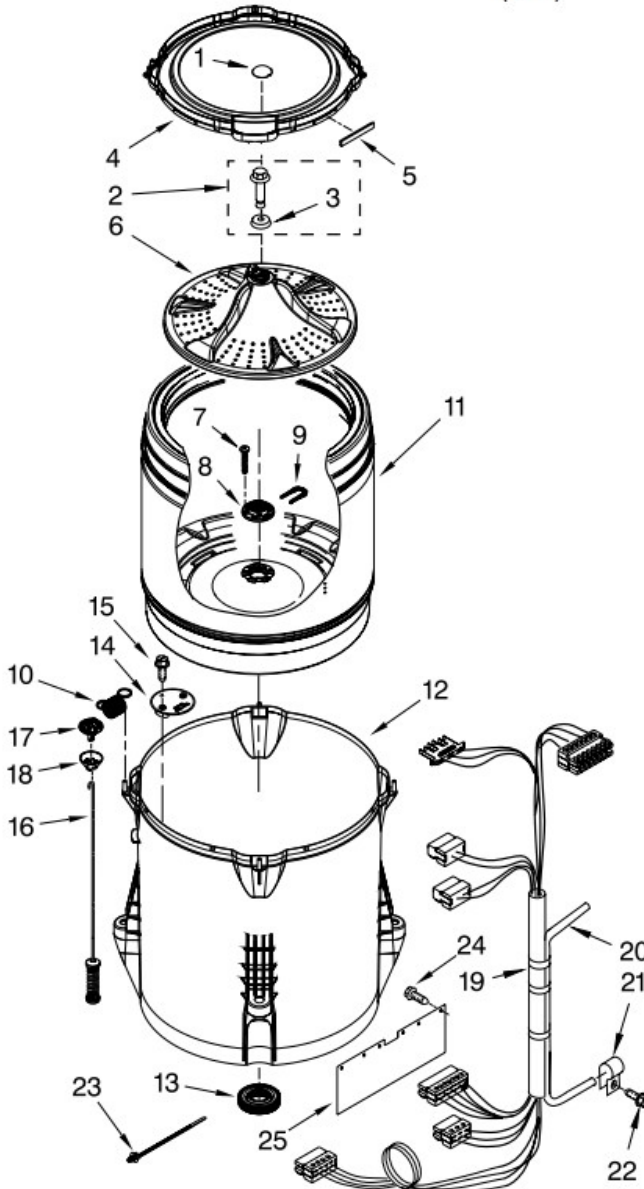

Distribuidor Autorizado

SurteRápido.com

Venta de Refacciones
Electrodomesticas

Lavadora Maytag 7MMVWX700XL2

BASKET AND TUB PARTS

For Model: 7MMVWX700XL2
(Silver)

Illus. No.	Part No.	DESCRIPTION
1	W10305251	Cap, Impeller
2	W10003790	Screw & Washer Assembly
3	3949550	Washer
4	W10215146	Tube Ring (Includes Item 5)
5	W10205824	Absorber, Impact
6	W10215119	Impeller (Washplate)
7	8533953	Screw
8	W10396887	Hub - Driven, Basket (Includes Item 7)
9	W10402178	Retainer
10	W10348658	Spring, Tub Centering
11	W10469848	Basket Assembly (Includes Items 7 & 8)
12	W10238301	Tub (Includes Item 13)
13	W10006371	Seal, Tub
14	W10215093	Filter, Drain Pump
15	8533928	Screw
16	W10257085	Damper Assembly, Tub Suspension (Set Of 4-Includes Items 17 & 18)
17	W10405423	Ball, Suspension (Set Of 4 - Includes Item 18)
18	W10256551	Bushing, Suspension (Set Of 4 - Includes Item 17)
19	W10383573	Harness, Lower
20	8572540	Hose, Pressure Switch
21	W10005430	Clamp, Pressure Hose Retainer
22	8533943	Screw
23	W10339879	Cable Tie
24	W10429200	Retainer, Push In
25	W10392691	Shield, Splash

Distribuidor Autorizado

SurteRápido.com

Venta de Refacciones
Electrodomesticas

Lavadora Maytag 7MMVWX700XL2

GEARCASE, MOTOR AND PUMP PARTS

For Model: 7MMVWX700XL2
(Silver)

Illus. No.	Part No.	DESCRIPTION
1	W10465543	Pump Assembly, Drain
2	W10004910	Screw
3	W10215091	Hose, Inner Drain Assembly
4	8317496	Clamp, Hose
5	W10469846	Gearcase Assembly (Includes Items 7, 8, 9, 10 & 13 On Page 5)
6	W10249633	Screw
7	W10416660	Motor, Drive
8	W10094780	Screw
9	W10326374	Spring, Splutch (Includes Items 10, 11, 12 & 13)
10	W10006352	Slider, Splutch (Includes Items 9, 11, 12 & 13)
11	W10006353	Cam Ring, Splutch (Includes Items 9, 10, 12 & 13)
12	W10006354	Cam, Splutch (Includes Items 9, 10, 11 & 13)
13	W10006356	Pulley
14	W10163336	Nut, Pulley
15	W10006384	Belt, Drive
16	W10006355	Actuator, Shift
17	9741052	Screw
18	W10390446	Capacitor, Motor Run
19	357640	Screw
20	W10427633	Shield, Pulley Cover