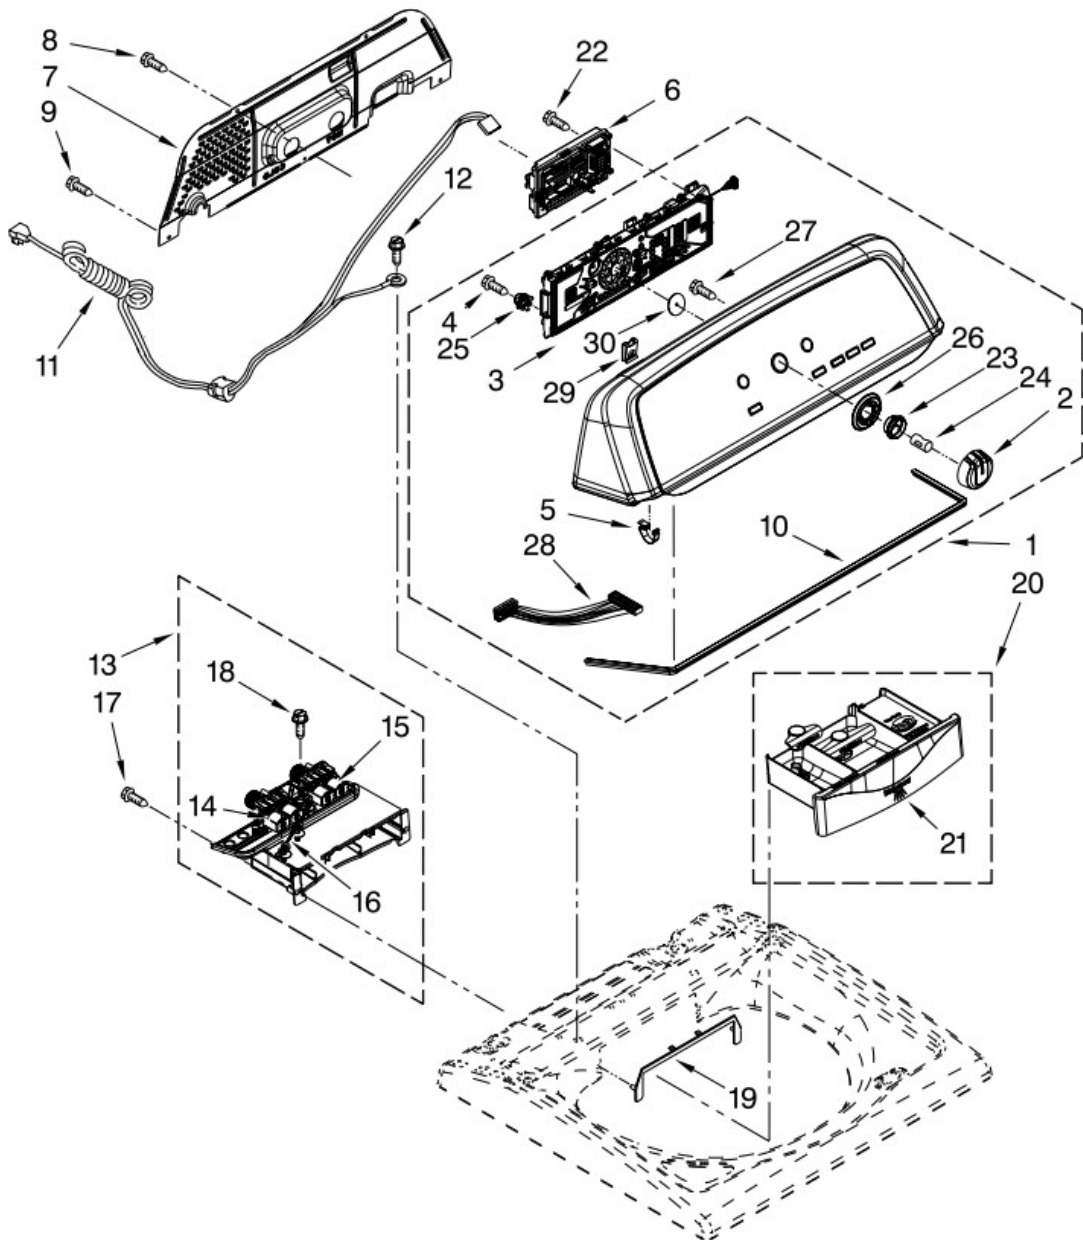

Distribuidor Autorizado

SurteRápido.com

Venta de Refacciones
Electrodomesticas

Lavadora Maytag 7MMVWX700XL2

Lavadora Maytag 7MMVWX700XL2

CONSOLE AND DISPENSER PARTS

For Model: 7MMVWX700XL2
(Silver)

Illus. No.	Part No.	DESCRIPTION
1	W10351444	Console
2	W10251384	Knob, Control
3	W10272638	User Interface
4	W10219342	Screw
5	8312709	Clip, Console
6	W10480322	Control Unit Assembly, Machine & Motor
7	W10420984	Panel, Console Rear Cover
8	3390647	Screw
9	1157158	Screw
10	W10280079	Seal, Console
11	W10266797	Cord, Power
12	3400076	Screw
13	W10432327	Housing Assembly - Dispenser
14	W10240949	Valve, Cold Water Inlet
15	W10240948	Valve, Hot Water Inlet
16	W10240967	Harness, Valve
17	3400061	Screw, Dispenser Housing Mounting
18	97787	Screw, Inlet Valve Mounting
19	W10240946	Bezel, Dispenser
20	W10240960	Drawer, Dispenser Assembly
21	W10287478	Handle, Dispenser Drawer Facia
22	9740848	Screw
23	W10326923	Spacer, Knob
24	8536939	Clip, Knob
25	W10274524	Tensioner, Facia
26	W10305134	Bezel, Cycle Trim
27	3196172	Screw
28	W10285492	Harness, User Interface
29	W10298336	Nut, U-Type
30	W10323092	Seal, UI