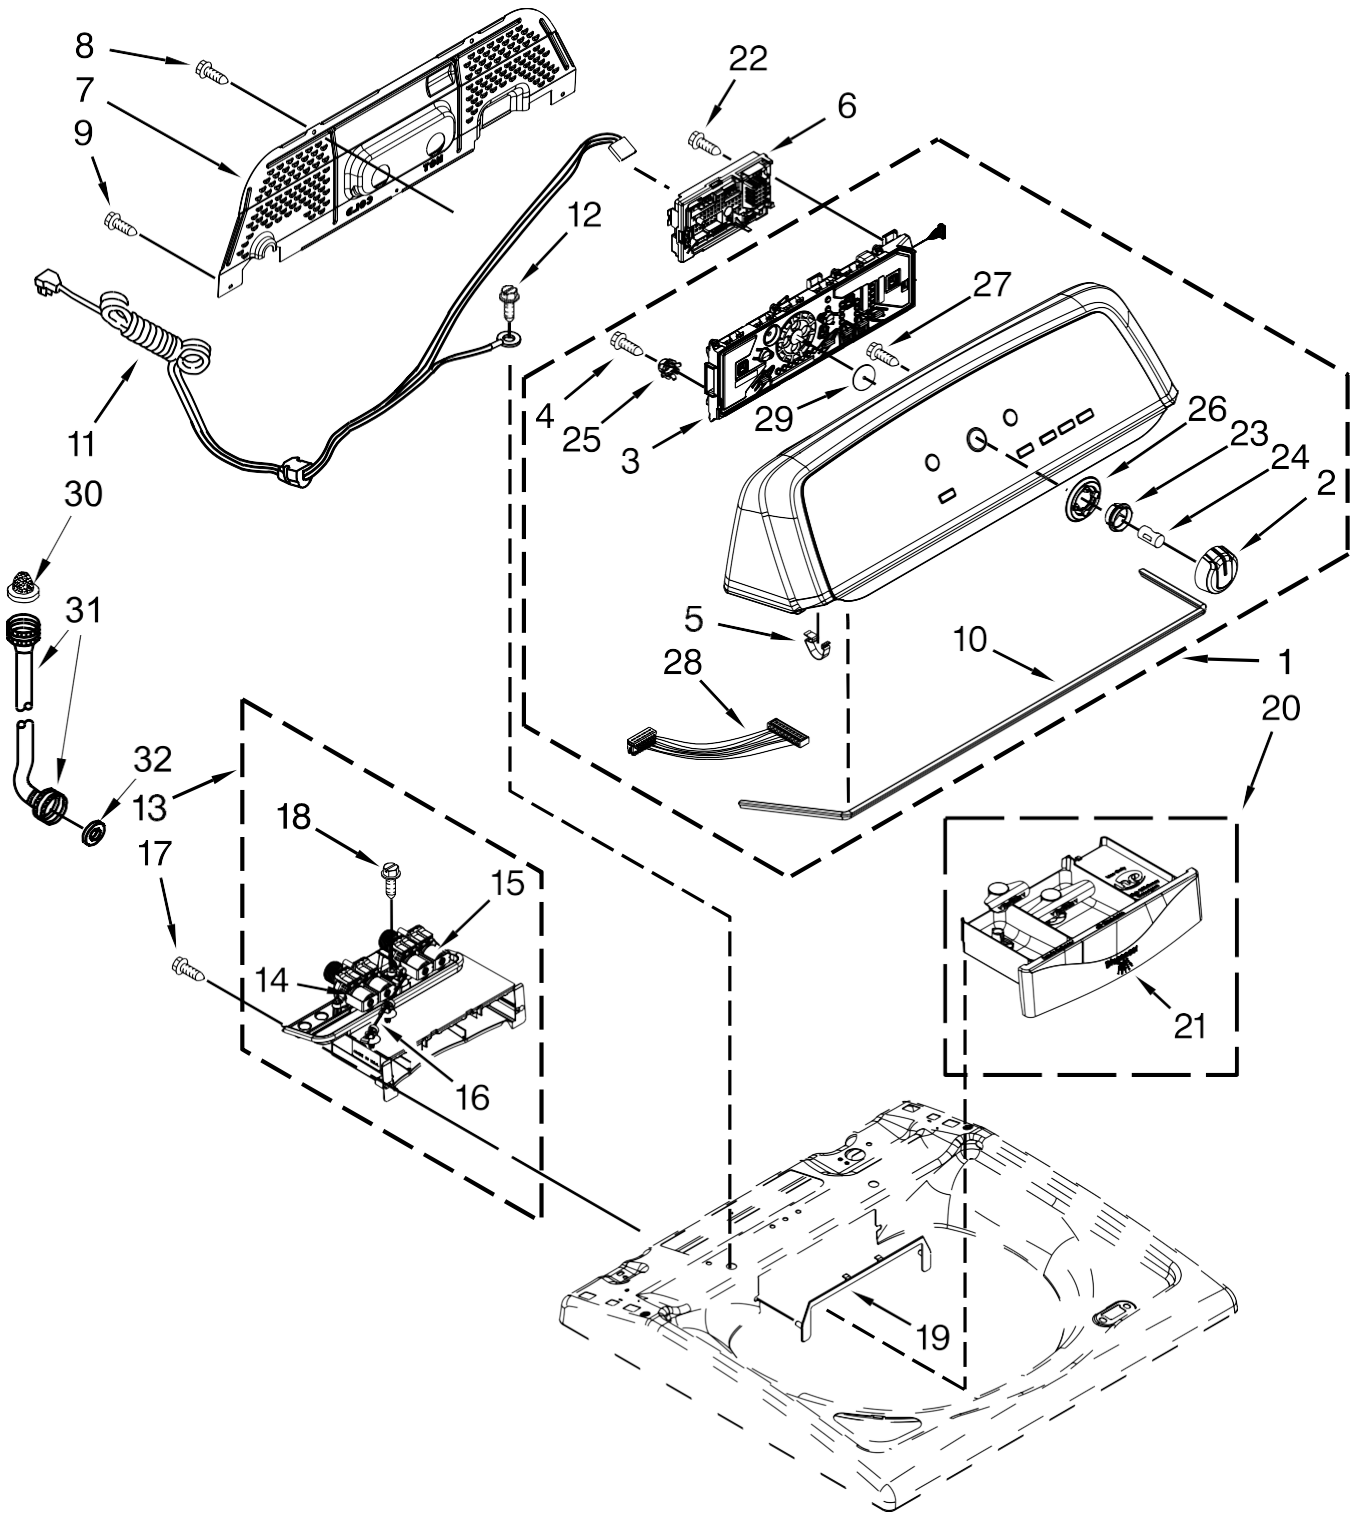

Lavadora Whirlpool 7MMVWX722BG0

<u>Illus.</u> <u>No.</u>	<u>Part No.</u> <u>Description</u>
1	Literature Parts W10478095 Installation Instructions W10566773 Use & Care Guide W10468342 Tech Sheet W10331110 Quick Start Guide W10566790 Energy Guide
2	Top W10420444 Granite
3	Lid & Bumper Assembly W10591223 Granite
4	9724509 Bumper, Lid
5	8563965 Hinge, Wire (L.H.)
6	8572974 Hinge, Wire (R.H.)
7	W10339706 Screw
8	W10420456 Strike, Lid Lock
9	W10270398 Hinge, Lid (Left)
10	W10468332 Dispenser, Bleach

<u>Illus.</u> <u>No.</u>	<u>Part No.</u> <u>Description</u>
11	W10420458 Bezel, Lid Lock
12	W10293653 Bearing, Lid Hinge (Left) W10293293 Bearing, Lid Hinge (Right)
13	90016 Clip, Harness
14	W10238287 Latch, Lid Lock Assembly
15	8281163 Screw
16	W10339879 Tie, Cable
17	Cabinet W10503843 Granite
18	W10215098 Brace, Cabinet Top - Front
19	W10512626 Brace, Cabinet Top - Rear
20	1157158 Screw
21	W10248088 Lock, Top
22	W10397994 Foot, Leveling
23	W10250884 Panel Rear

Lavadora Whirlpool 7MMVWX722BGO

<u>Illus. No.</u>	<u>Part No.</u>	<u>Description</u>
1	W10571572	Console Assembly
2		Knob, Control
	W10251384	Chrome
3	W10272638	User Interface
4	W10219342	Screw
5	8312709	Clip, Console
6	W10571581	Control Unit Assembly, Machine & Motor
7	W10420984	Panel, Console Rear Cover
8	3390647	Screw
9	1157158	Screw
10	W10280079	Seal, Console
11	W10525195	Cord, Power
12	3400076	Screw

<u>Illus. No.</u>	<u>Part No.</u>	<u>Description</u>
24	8536939	Clip, Spring
25	W10274524	Tensioner, Fascia
26	W10305134	Bezel, Cycle Trim
27	3196172	Screw
28	W10285492	Cable, User Interface
29	W10323092	Seal, User Interface
30	353362	Washer, Filter
31		Hose, Water Inlet
	W10194210	Cold Water
	W10194211	Hot Water
32	W10242307	Washer, Inlet Hose