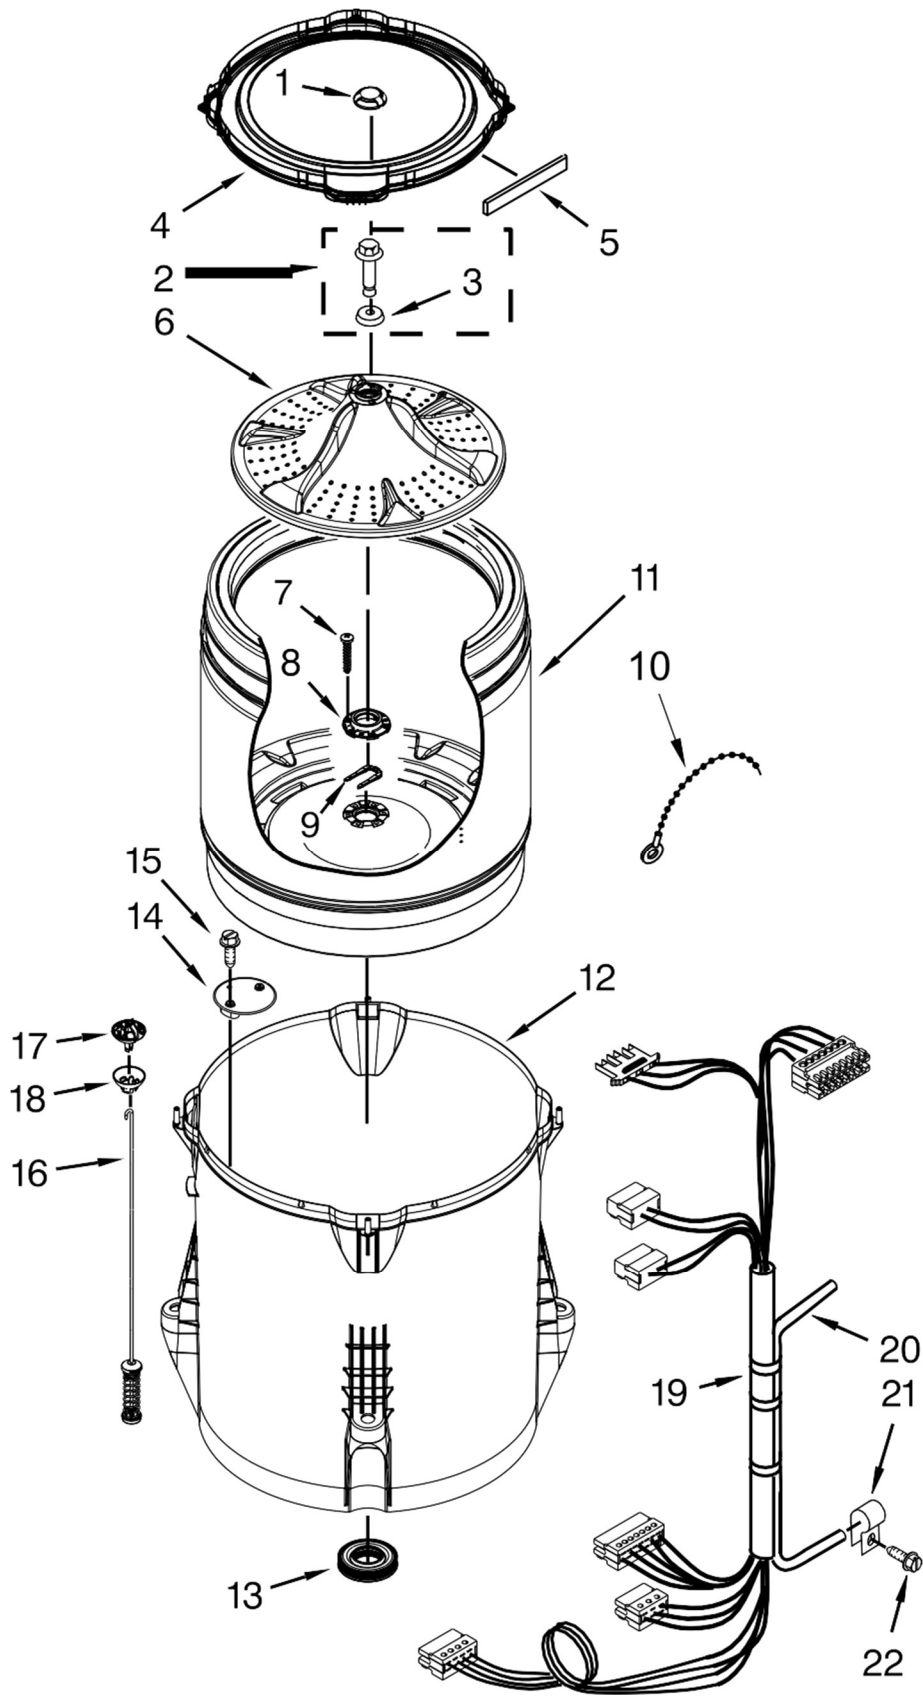

Lavadora Whirlpool 7MMVWX722BG0

Lavadora Whirlpool 7MMVWX722BG0

<u>Illus. No.</u>	<u>Part No.</u>	<u>Description</u>
1	W10305251	Hinge, Spring Assembly
2	W10003790	Screw & Washer
3	3949550	Washer
4	W10215146	Tub Ring
5	W10205824	Absorber, Impact
6	W10215116	Impeller (Washplate)
7	8533953	Screw
8	W10396887	Hub - Driven, Basket
9	W10402178	Retainer, Drive Block

<u>Illus. No.</u>	<u>Part No.</u>	<u>Description</u>
10	W10298887	Cable Tie
11	W10469848	Basket Assembly
12	W10238301	Tub
13	W10006371	Seal, Tub
14	W10215093	Filter, Drain Pump
15		Screw
	8533928	Stainless
16	W10257085	Damper Assembly, Tub Suspension (Set Of 4-Includes Items 17 & 18)

<u>Illus. No.</u>	<u>Part No.</u>	<u>Description</u>
17	W10405423	Ball, Suspension (Set of 4 - Includes Suspension Bushings)
18	W10256551	Bushing - Upper Suspension (Set of 4 - Includes Suspension Balls)
19	W10383573	Harness, Lower
20	8572540	Hose Pressure Switch
21	W10005430	Clamp, Cable
22	8533943	Screw