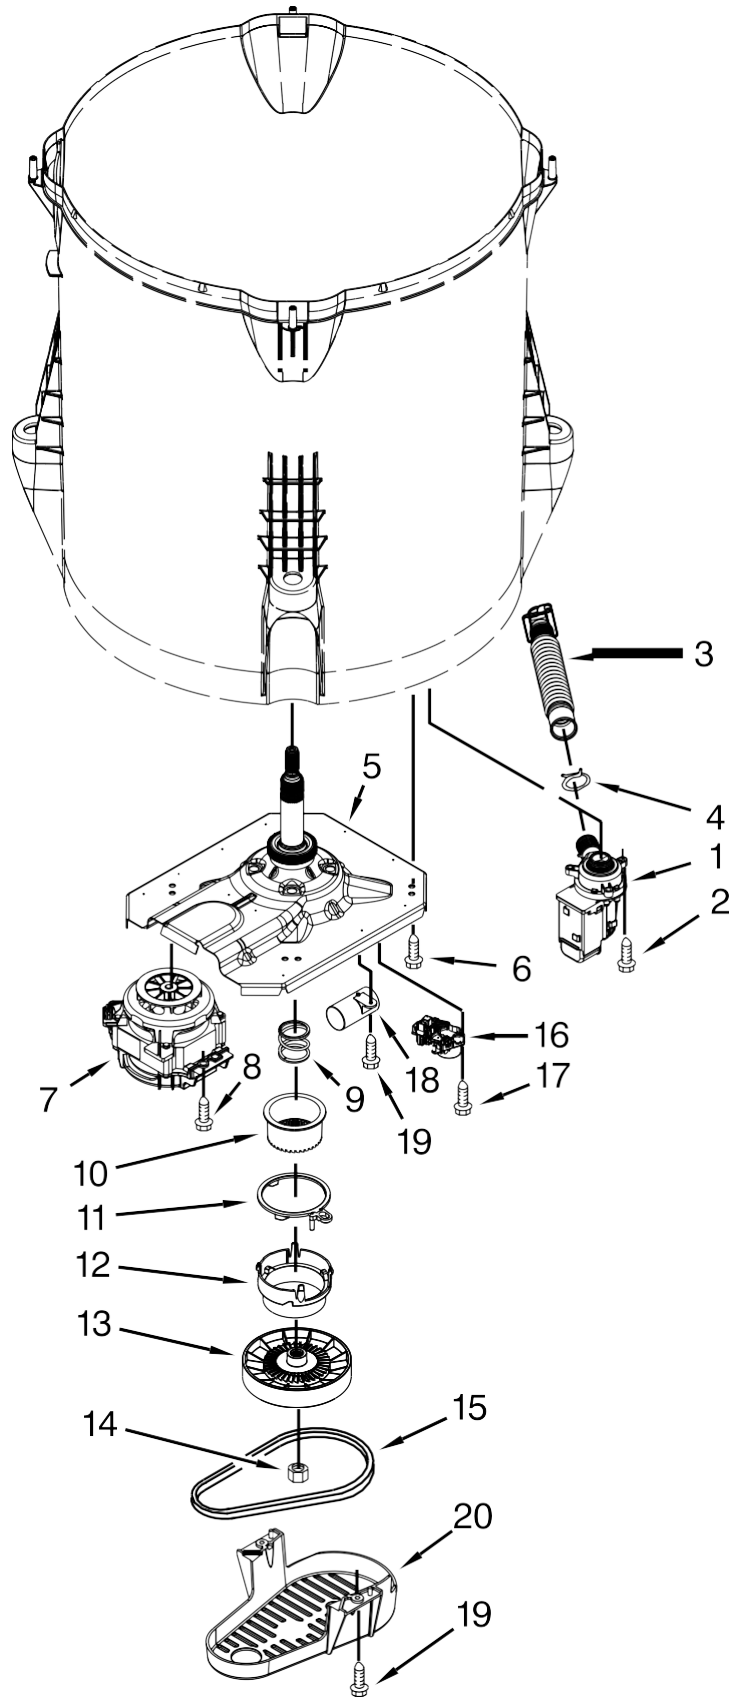

<u>Illus. No.</u>	<u>Part No.</u>	<u>Description</u>
24	8536939	Clip, Spring
25	W10274524	Tensioner, Fascia
26	W10305134	Bezel, Cycle Trim
27	3196172	Screw
28	W10285492	Cable, User Interface
29	W10323092	Seal, User Interface
30	353362	Washer, Filter
31		Hose, Water Inlet
	W10194210	Cold Water
	W10194211	Hot Water
32	W10242307	Washer, Inlet Hose

Lavadora Whirlpool 7MMVWX722BG0

Lavadora Whirlpool 7MMVWX722BG0

<u>Illus. No.</u>	<u>Part No.</u>	<u>Description</u>
1	W10305251	Hinge, Spring Assembly
2	W10003790	Screw & Washer
3	3949550	Washer
4	W10215146	Tub Ring
5	W10205824	Absorber, Impact
6	W10215116	Impeller (Washplate)
7	8533953	Screw
8	W10396887	Hub - Driven, Basket
9	W10402178	Retainer, Drive Block

<u>Illus. No.</u>	<u>Part No.</u>	<u>Description</u>
10	W10298887	Cable Tie
11	W10469848	Basket Assembly
12	W10238301	Tub
13	W10006371	Seal, Tub
14	W10215093	Filter, Drain Pump
15		Screw
	8533928	Stainless
16	W10257085	Damper Assembly, Tub Suspension (Set Of 4-Includes Items 17 & 18)

<u>Illus. No.</u>	<u>Part No.</u>	<u>Description</u>
17	W10405423	Ball, Suspension (Set of 4 - Includes Suspension Bushings)
18	W10256551	Bushing - Upper Suspension (Set of 4 - Includes Suspension Balls)
19	W10383573	Harness, Lower
20	8572540	Hose Pressure Switch
21	W10005430	Clamp, Cable
22	8533943	Screw