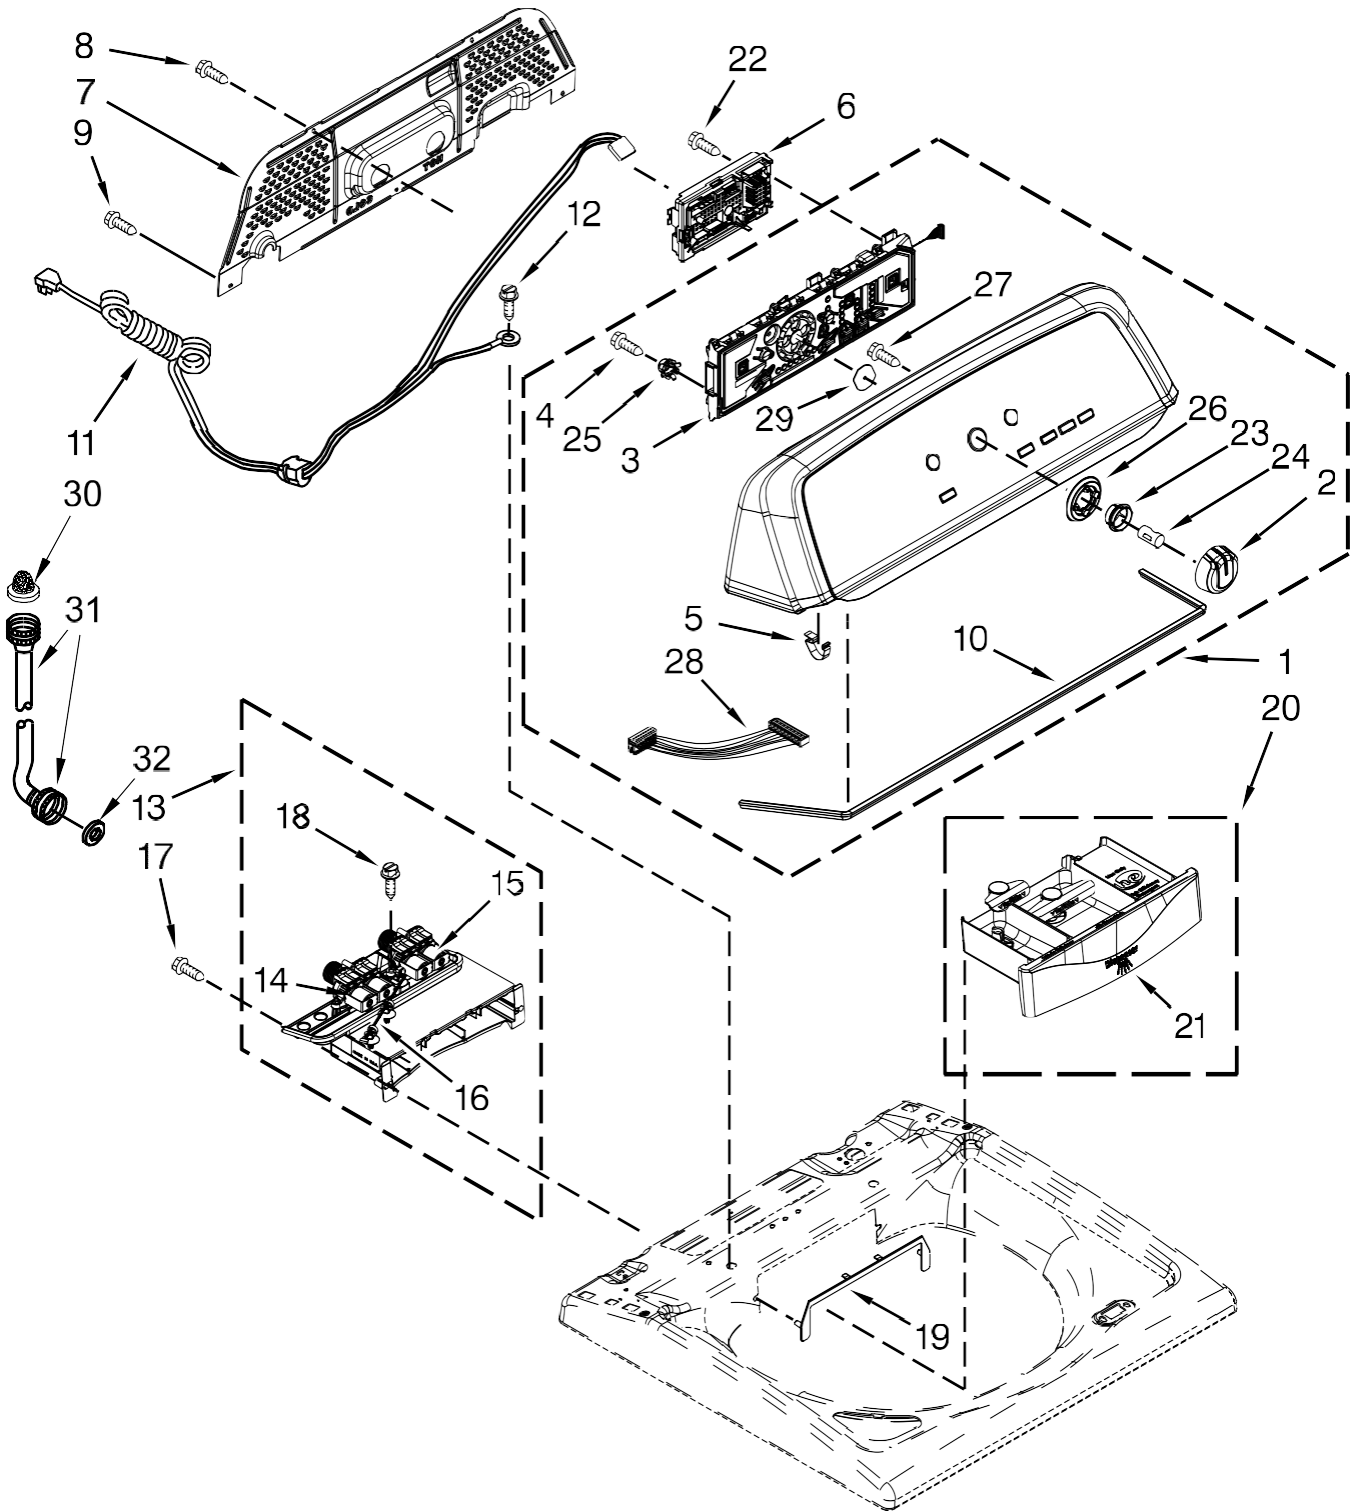

Lavadora Maytag 7MMVWX722BG1

Lavadora Maytag 7MMVWX722BG1

<u>Illus. No.</u>	<u>Part No.</u>	<u>Description</u>
1	Literature Parts W10478095	InstallationInstructions
	W10566773	Use & Care Guide
	W10468342	Tech Sheet
	W10331110	Quick Start Guide
	W10566790	Energy Guide
2	Top	
	W10420444	Granite
3	Lid & Bumper Assembly	
	W10591223	Granite
4	9724509	Bumper, Lid
5	8563965	Hinge, Wire(L.H.)
6	8572974	Hinge, Wire(R.H.)
7	W10339706	Screw
8	W10420456	Strike, Lid Lock
9	W10270398	Hinge, Lid (Left)
10	W10468332	Dispenser, Bleach

<u>Illus. No.</u>	<u>Part No.</u>	<u>Description</u>
11	W10420458	Bezel, Lid Lock
12	W10293653	Bearing, Lid Hinge
		(Left)
	W10293293	Bearing, Lid Hinge
		(Right)
13	90016	Clip, Harness
14	W10238287	Latch, Lid Lock
		Assembly
15	8281163	Screw
16	W10339879	Tie, Cable
17		Cabinet
	W10503843	Granite
18	W10215098	Brace, Cabinet Top-Front
19	W10512626	Brace, Cabinet Top-Rear
20	1157158	Screw
21	W10248088	Lock, Top
22	W10397994	Foot, Leveling
23	W10250884	Panel Rear

Lavadora Maytag 7MMVWX722BG1

<u>Illus.</u> <u>No.</u>	<u>Part No.</u>	<u>Description</u>
1	W10571572	Console Assembly
2		Knob, Control
	W10251384	Chrome
3	W10272638	User Interface
4	W10219342	Screw
5	8312709	Clip, Console
6	W10809255	Control Unit Assembly, Machine & Motor
7	W10420984	Panel, Console Rear Cover
8	3390647	Screw
9	1157158	Screw
10	W10280079	Seal, Console
11	W10525195	Cord, Power
12	3400076	Screw

<u>Illus.</u> <u>No.</u>	<u>Part No.</u>	<u>Description</u>
24	8536939	Clip, Spring
25	W10274524	Tensioner, Fascia
26	W10305134	Bezel, Cycle Trim
27	3196172	Screw
28	W10285492	Cable, User Interface
29	W10323092	Seal, User Interface
30	353362	Washer, Filter
31		Hose, Water Inlet
	W10194210	Cold Water
	W10194211	Hot Water
32	W10242307	Washer, Inlet Hose