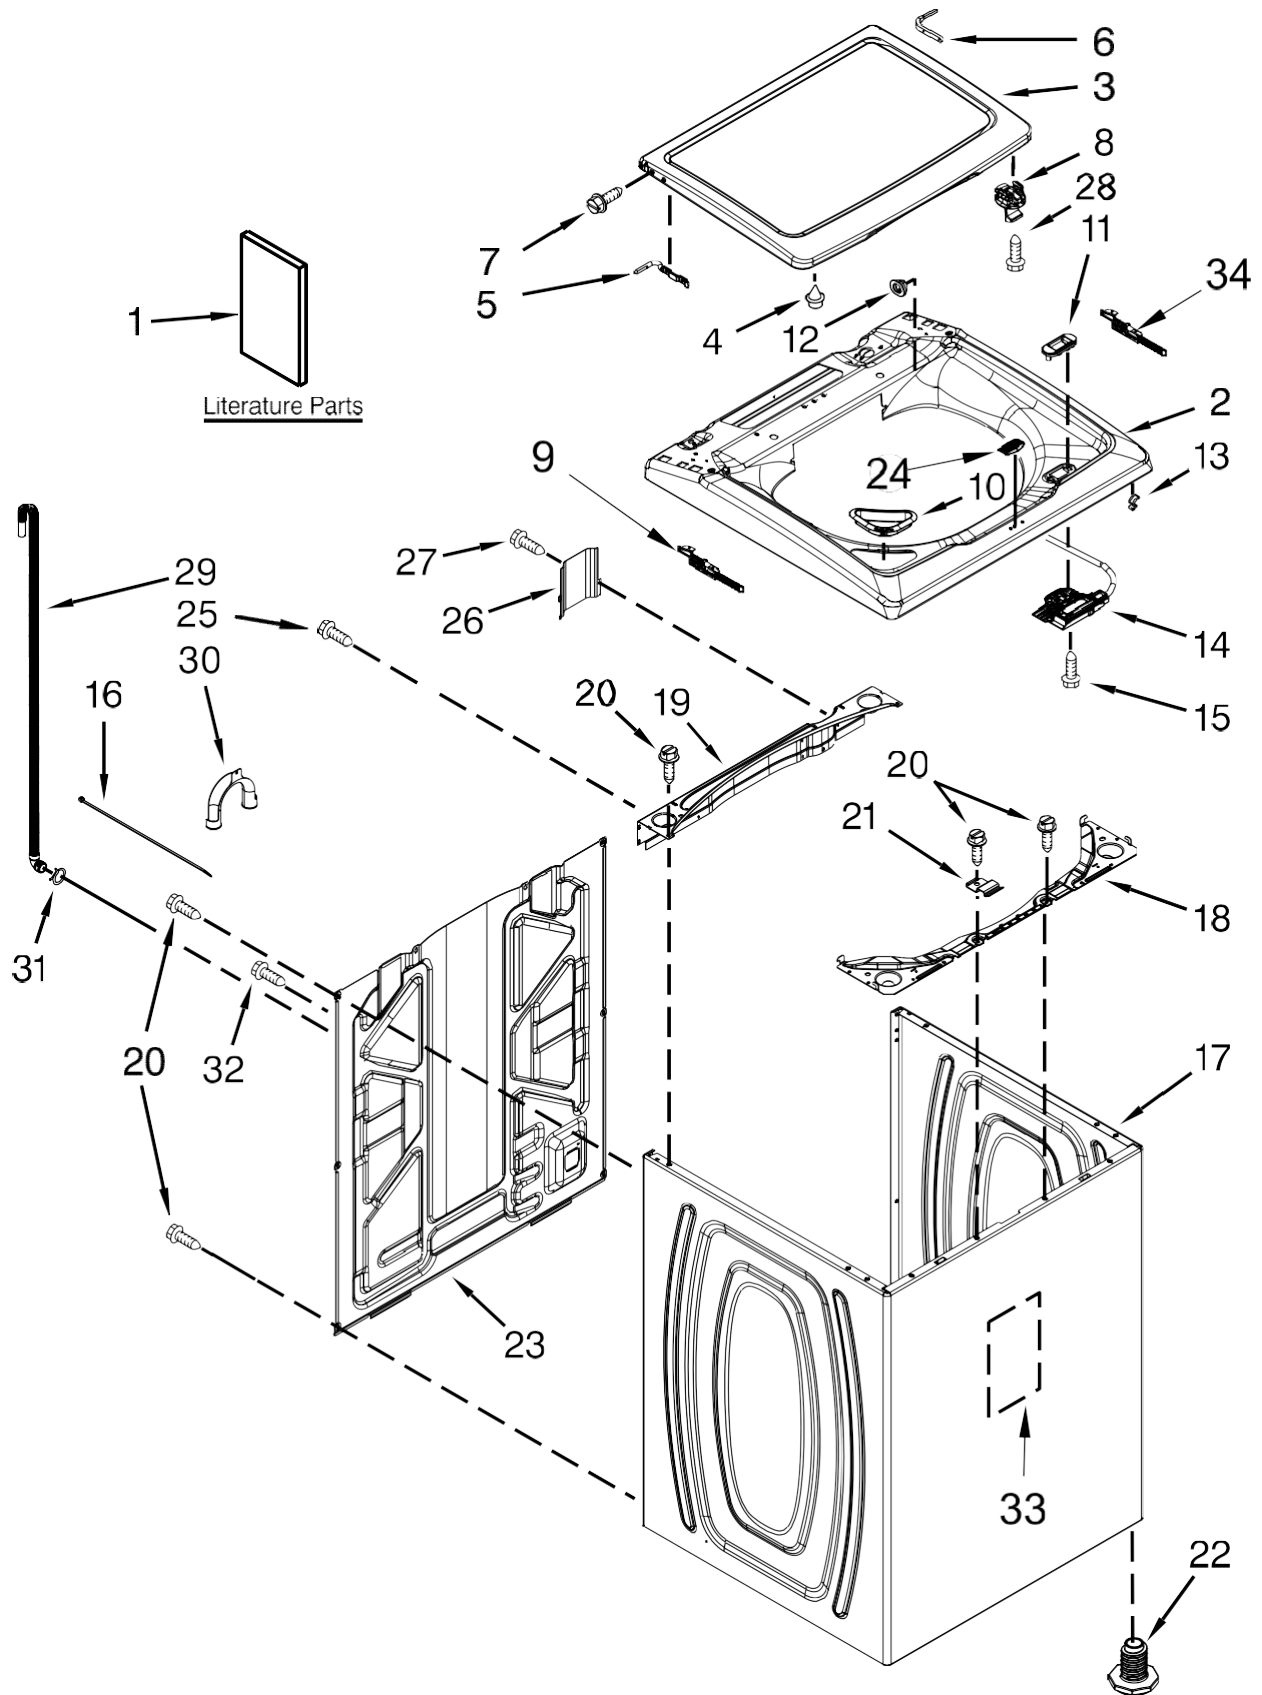

Lavadora Maytag 7MMVWX722BG1

Lavadora Maytag 7MMVWX722BG1

<u>Illus. No.</u>	<u>Part No.</u>	<u>Description</u>
1	Literature Parts W10478095	InstallationInstructions
	W10566773	Use & Care Guide
	W10468342	Tech Sheet
	W10331110	Quick Start Guide
	W10566790	Energy Guide
2	Top	
	W10420444	Granite
3	Lid & Bumper Assembly	
	W10591223	Granite
4	9724509	Bumper, Lid
5	8563965	Hinge, Wire(L.H.)
6	8572974	Hinge, Wire(R.H.)
7	W10339706	Screw
8	W10420456	Strike, Lid Lock
9	W10270398	Hinge, Lid (Left)
10	W10468332	Dispenser, Bleach

<u>Illus. No.</u>	<u>Part No.</u>	<u>Description</u>
11	W10420458	Bezel, Lid Lock
12	W10293653	Bearing, Lid Hinge
		(Left)
	W10293293	Bearing, Lid Hinge
		(Right)
13	90016	Clip, Harness
14	W10238287	Latch, Lid Lock
		Assembly
15	8281163	Screw
16	W10339879	Tie, Cable
17		Cabinet
	W10503843	Granite
18	W10215098	Brace, Cabinet Top-Front
19	W10512626	Brace, Cabinet Top-Rear
20	1157158	Screw
21	W10248088	Lock, Top
22	W10397994	Foot, Leveling
23	W10250884	Panel Rear

Lavadora Maytag 7MMVWX722BG1

<u>Illus.</u> <u>No.</u>	<u>Part No.</u>	<u>Description</u>
1	W10571572	Console Assembly
2		Knob, Control
	W10251384	Chrome
3	W10272638	User Interface
4	W10219342	Screw
5	8312709	Clip, Console
6	W10809255	Control Unit Assembly, Machine & Motor
7	W10420984	Panel, Console Rear Cover
8	3390647	Screw
9	1157158	Screw
10	W10280079	Seal, Console
11	W10525195	Cord, Power
12	3400076	Screw