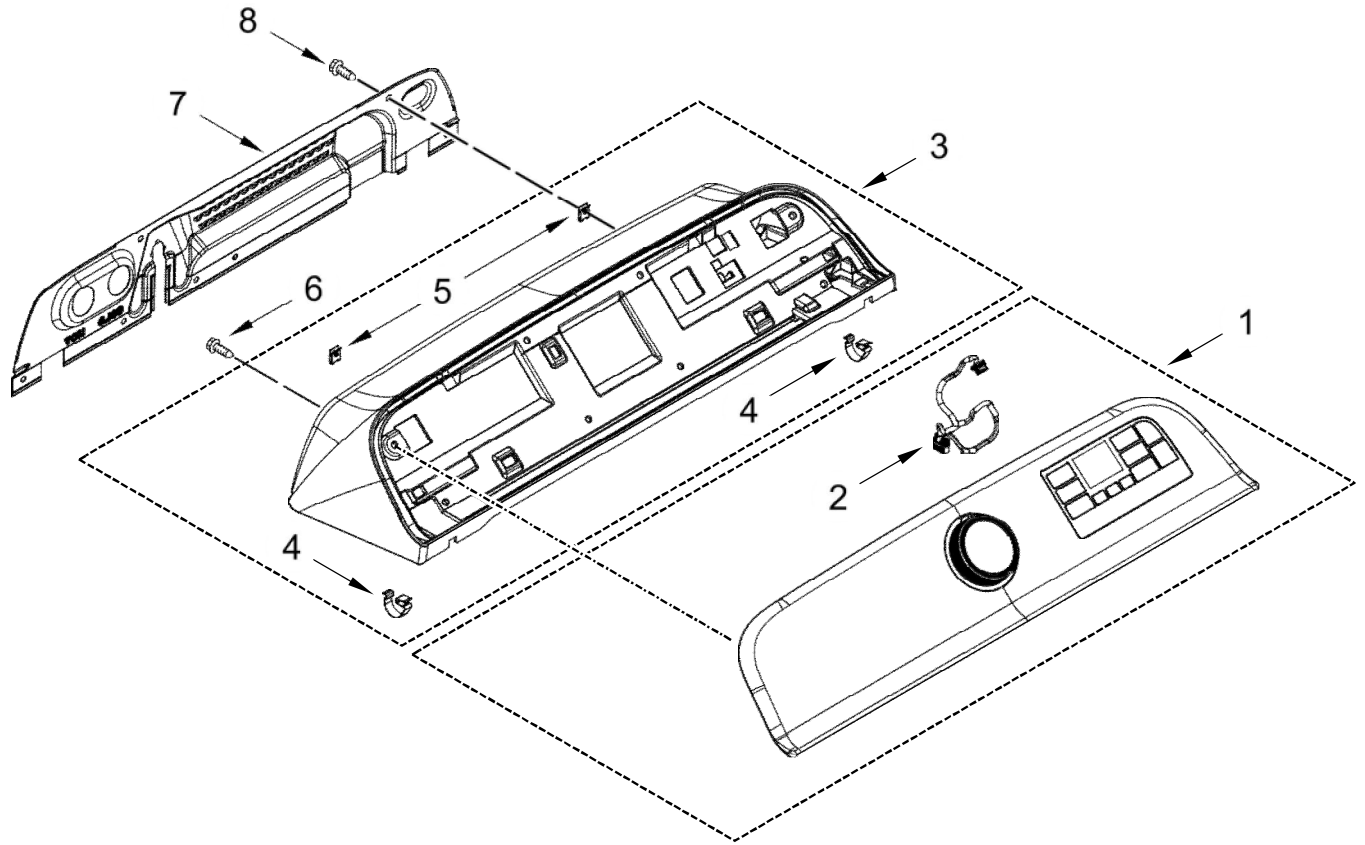

LAVADORA 7MVW7230LW0