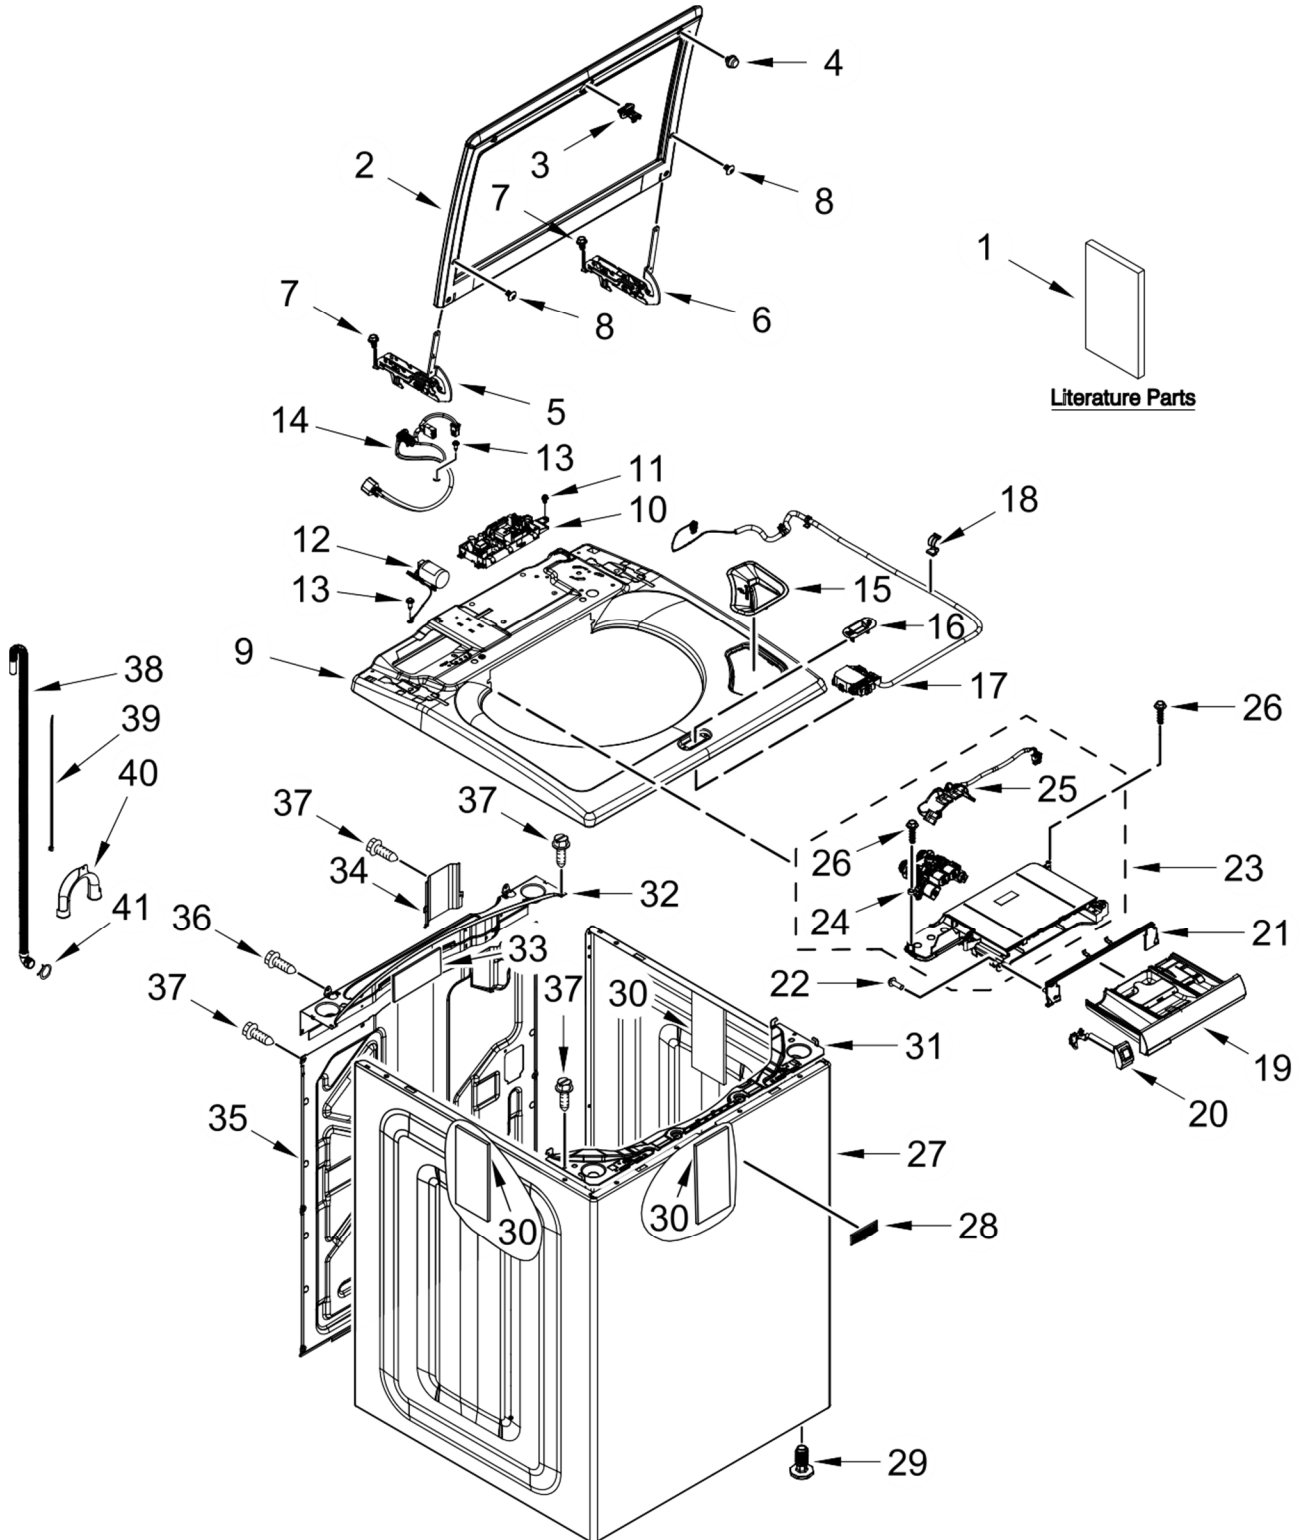

# LAVADORA 7MVW7230LW0

<u>Illus. No.</u>	<u>Part No.</u>	<u>Description</u>
1		Literature Parts
	W11197727	Owners Manual
	W11445525	Quick Reference Guide
	W11197667	Energy Guide
	W11197745	Tech Sheet
	W11250102	Wiring Diagram
2		Assembly, Lid (Glass)
	W11128271	Tempest Grey
3	W11091027	Strike Assembly
4	W10631074	Bumper, Lid
5	W11128305	Hinge, Lid (Left)
7	W10142728	Screw
6	W11128306	Hinge, Lid (Right)
8	W11183686	Screw
9		Top
	W11126896	White
10	W11266006	Control Unit Assembly, Machine and Motor
11	693995	Screw
12	W11033573	Assembly, Line Filter
13	3400076	Screw
14	W11112935	Power Cord