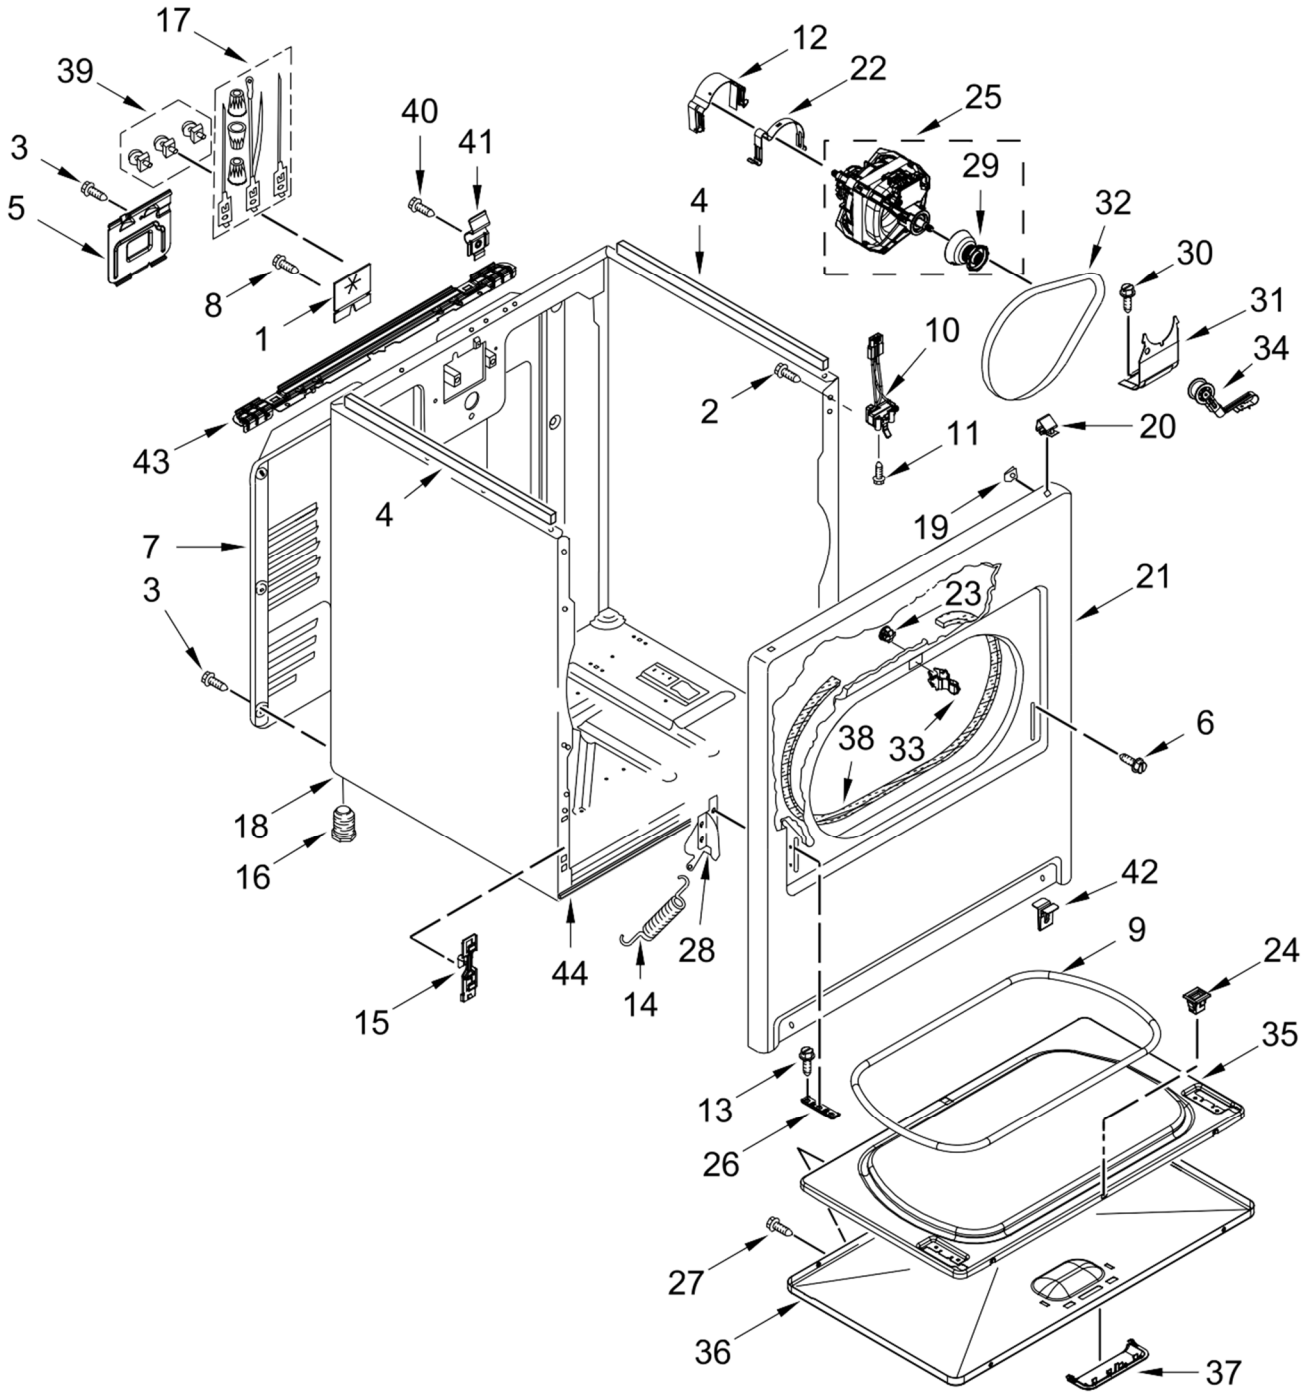

Distribuidor Autorizado

SurteRápido.com

Venta de Refacciones
Electrodomesticas

SECADORA 7MWED1650EQ0

SECADORA 7MWED1650EQ0

<u>Illus. No.</u>	<u>Part No.</u>	<u>Description</u>
1		Literature Parts
	W10791289	Installation Instructions
	W10791286	Use and Care Guide
	W10663954	Wiring Diagram
2	W10726632	Seal, Console
3	693995	Screw
4	W10836097	Panel, Dampening
5	9740848	Screw
6	W10756582	Panel, Rear
7	694419	Buzzer, Mini

<u>Illus. No.</u>	<u>Part No.</u>	<u>Description</u>
8	W10298336	Nut, "U"
9	W10780469	Harness, Wiring
10		Lint Screen
	W10508973	White
11	Assembly, KnobW10743997	Chrome
12	8312709	Clip, Console
13	688983	Screw
14	W10446920	Switch, Push to Start
15	W10648593	Switch, Rotary (Wrinkle Control)

<u>Illus. No.</u>	<u>Part No.</u>	<u>Description</u>
16		Top
	W10613389	White
17	W10662472	Collar, Lint Chute
18		Assembly, Console
	W10749096	White
19	8536939	Clip, Spring
20	W10436303	Assembly, Timer
21		Assembly, Timer Knob
	W10743994	Chrome

SECADORA 7MWED1650EQ0

SECADORA 7MWED1650EQ0

<u>Illus. No.</u>	<u>Part No.</u>	<u>Description</u>
1	W10782659	Pad, Power Cord
2	3390631	Screw
3	693995	Screw
4	W10316529	Seal, Foam
5	W10571619	Cover, Terminal Block
6	342043	Screw
7	W10571724	Panel, Rear
8	3390631	Screw
9	W10823580	Seal, Door
10	W10237959	Switch, Door
11	697773	Screw
12	3404162	Clamp, Motor (With Shield)
13	3357011	Screw
14	W10041960	Spring, Door
15	W10775448	Clip, Front Panel
16	W10754507	Foot, Dryer
17	279318	Terminal, Brass and Tinned (Includes Terminal Block Screw Kit)