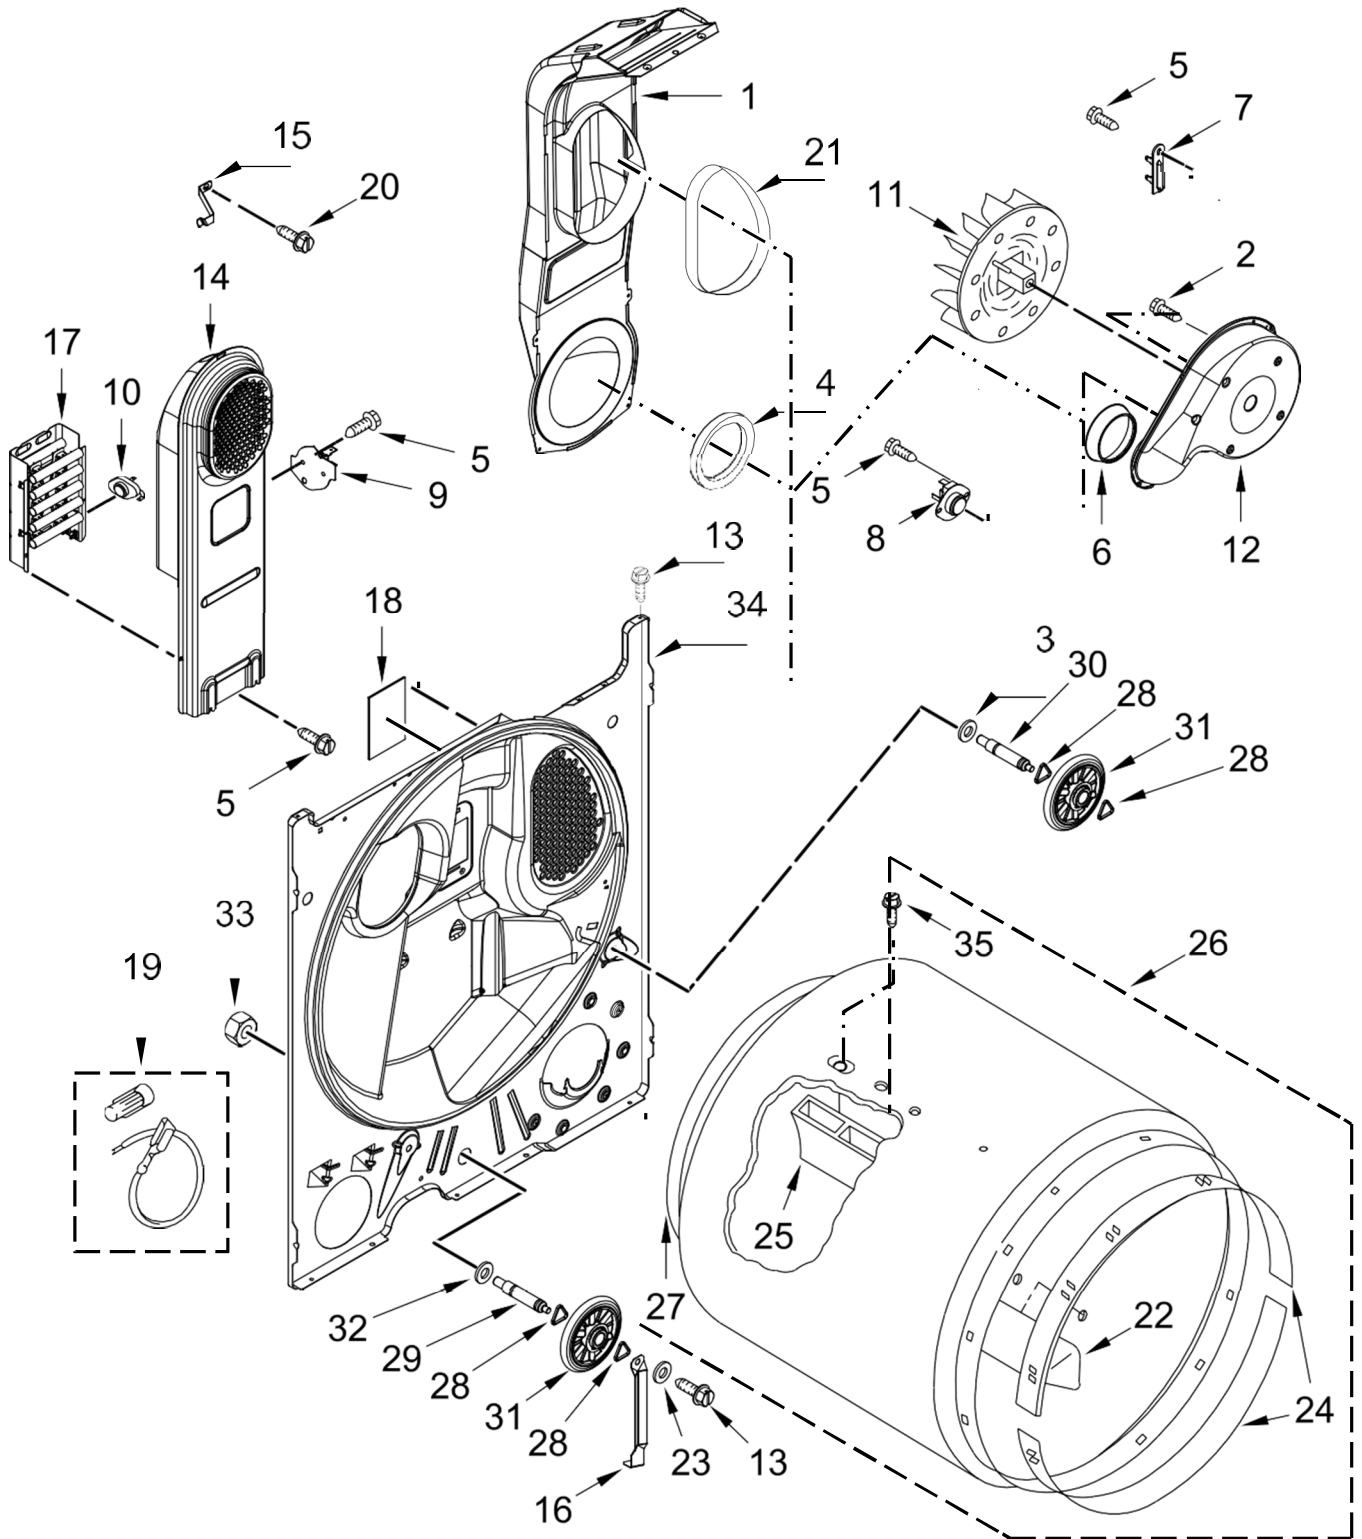

SECADORA 7MWED1650EQ0