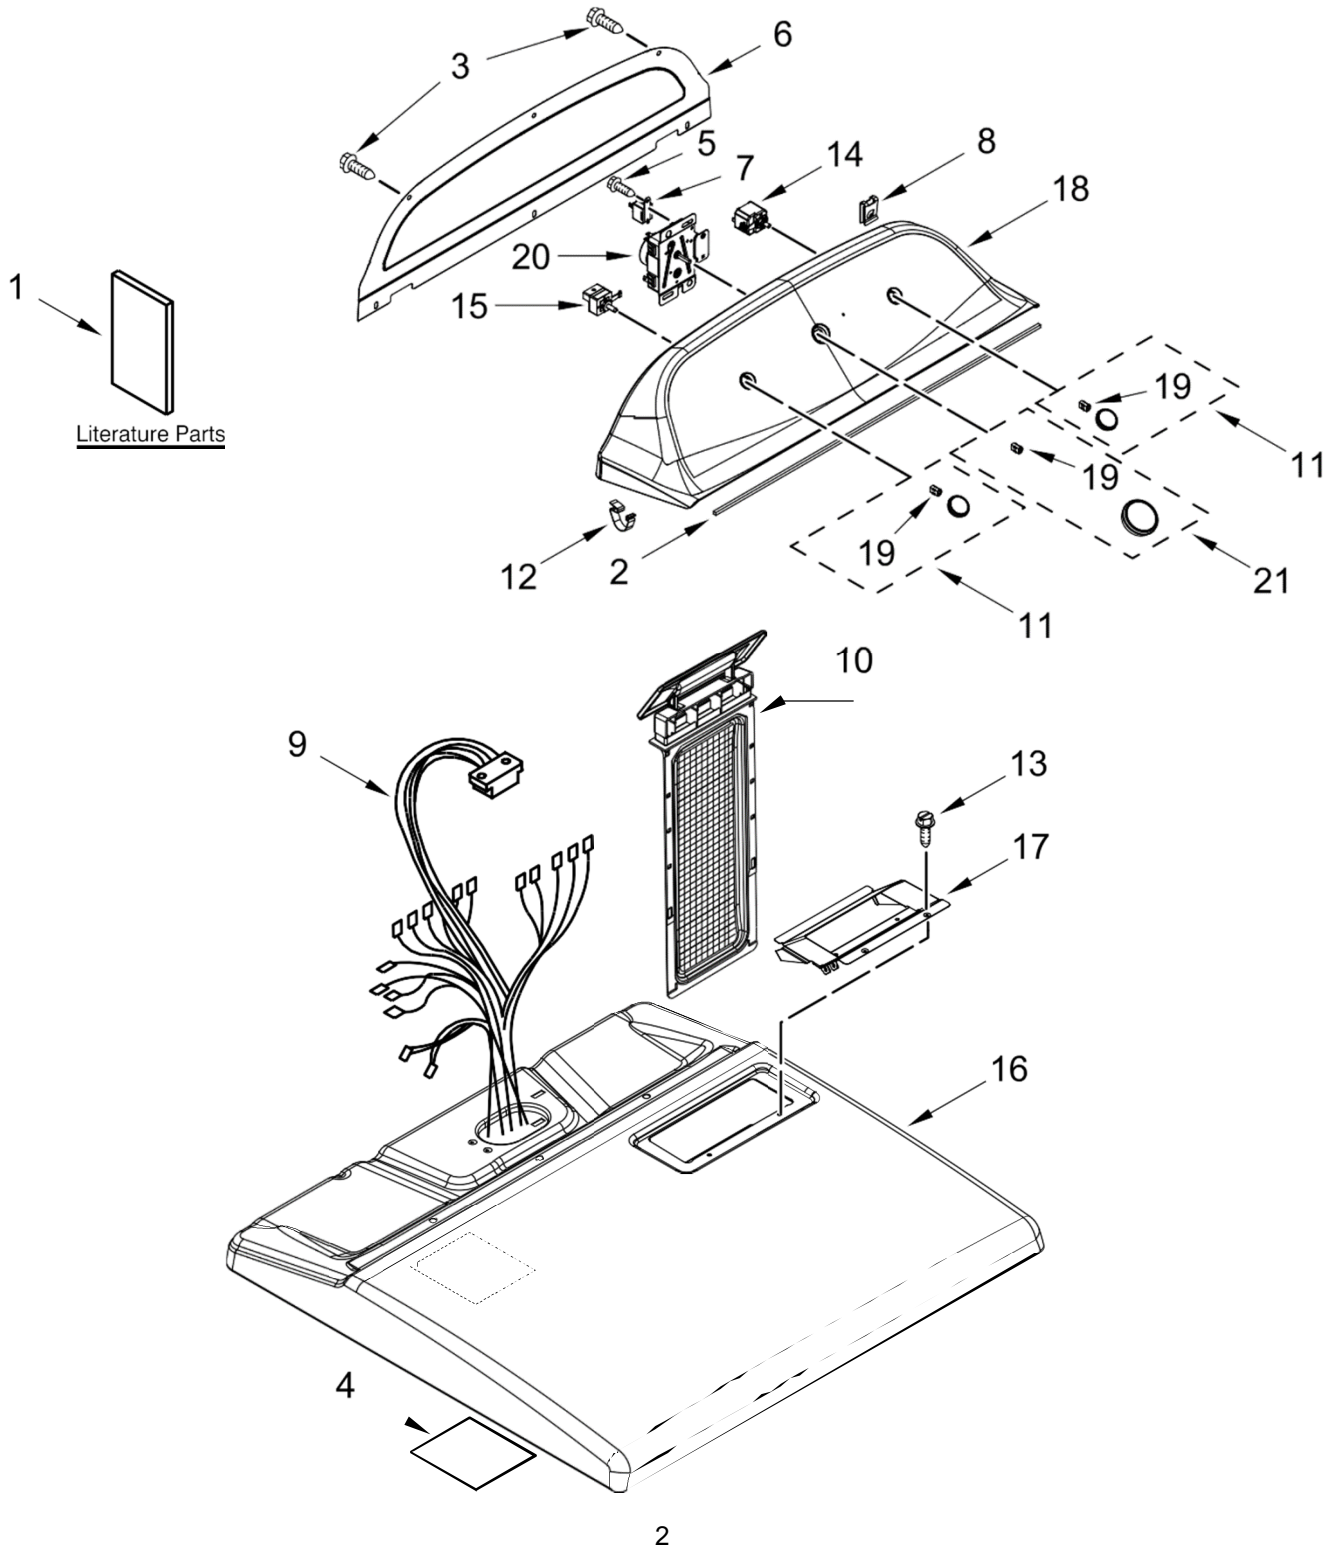

Distribuidor Autorizado

SurteRápido.com

Venta de Refacciones
Electrodomesticas

SECADORA 7MWED1650EQ0

SECADORA 7MWED1650EQ0

<u>Illus. No.</u>	<u>Part No.</u>	<u>Description</u>
1		Literature Parts
	W10791289	Installation Instructions
	W10791286	Use and Care Guide
	W10663954	Wiring Diagram
2	W10726632	Seal, Console
3	693995	Screw
4	W10836097	Panel, Dampening
5	9740848	Screw
6	W10756582	Panel, Rear
7	694419	Buzzer, Mini

<u>Illus. No.</u>	<u>Part No.</u>	<u>Description</u>
8	W10298336	Nut, "U"
9	W10780469	Harness, Wiring
10		Lint Screen
	W10508973	White
11	Assembly, KnobW10743997	Chrome
12	8312709	Clip, Console
13	688983	Screw
14	W10446920	Switch, Push to Start
15	W10648593	Switch, Rotary (Wrinkle Control)

<u>Illus. No.</u>	<u>Part No.</u>	<u>Description</u>
16		Top
	W10613389	White
17	W10662472	Collar, Lint Chute
18		Assembly, Console
	W10749096	White
19	8536939	Clip, Spring
20	W10436303	Assembly, Timer
21		Assembly, Timer Knob
	W10743994	Chrome

SECADORA 7MWED1650EQ0

SECADORA 7MWED1650EQ0

<u>Illus. No.</u>	<u>Part No.</u>	<u>Description</u>
1	W10782659	Pad, Power Cord
2	3390631	Screw
3	693995	Screw
4	W10316529	Seal, Foam
5	W10571619	Cover, Terminal Block
6	342043	Screw
7	W10571724	Panel, Rear
8	3390631	Screw
9	W10823580	Seal, Door
10	W10237959	Switch, Door
11	697773	Screw
12	3404162	Clamp, Motor (With Shield)
13	3357011	Screw
14	W10041960	Spring, Door
15	W10775448	Clip, Front Panel
16	W10754507	Foot, Dryer
17	279318	Terminal, Brass and Tinned (Includes Terminal Block Screw Kit)