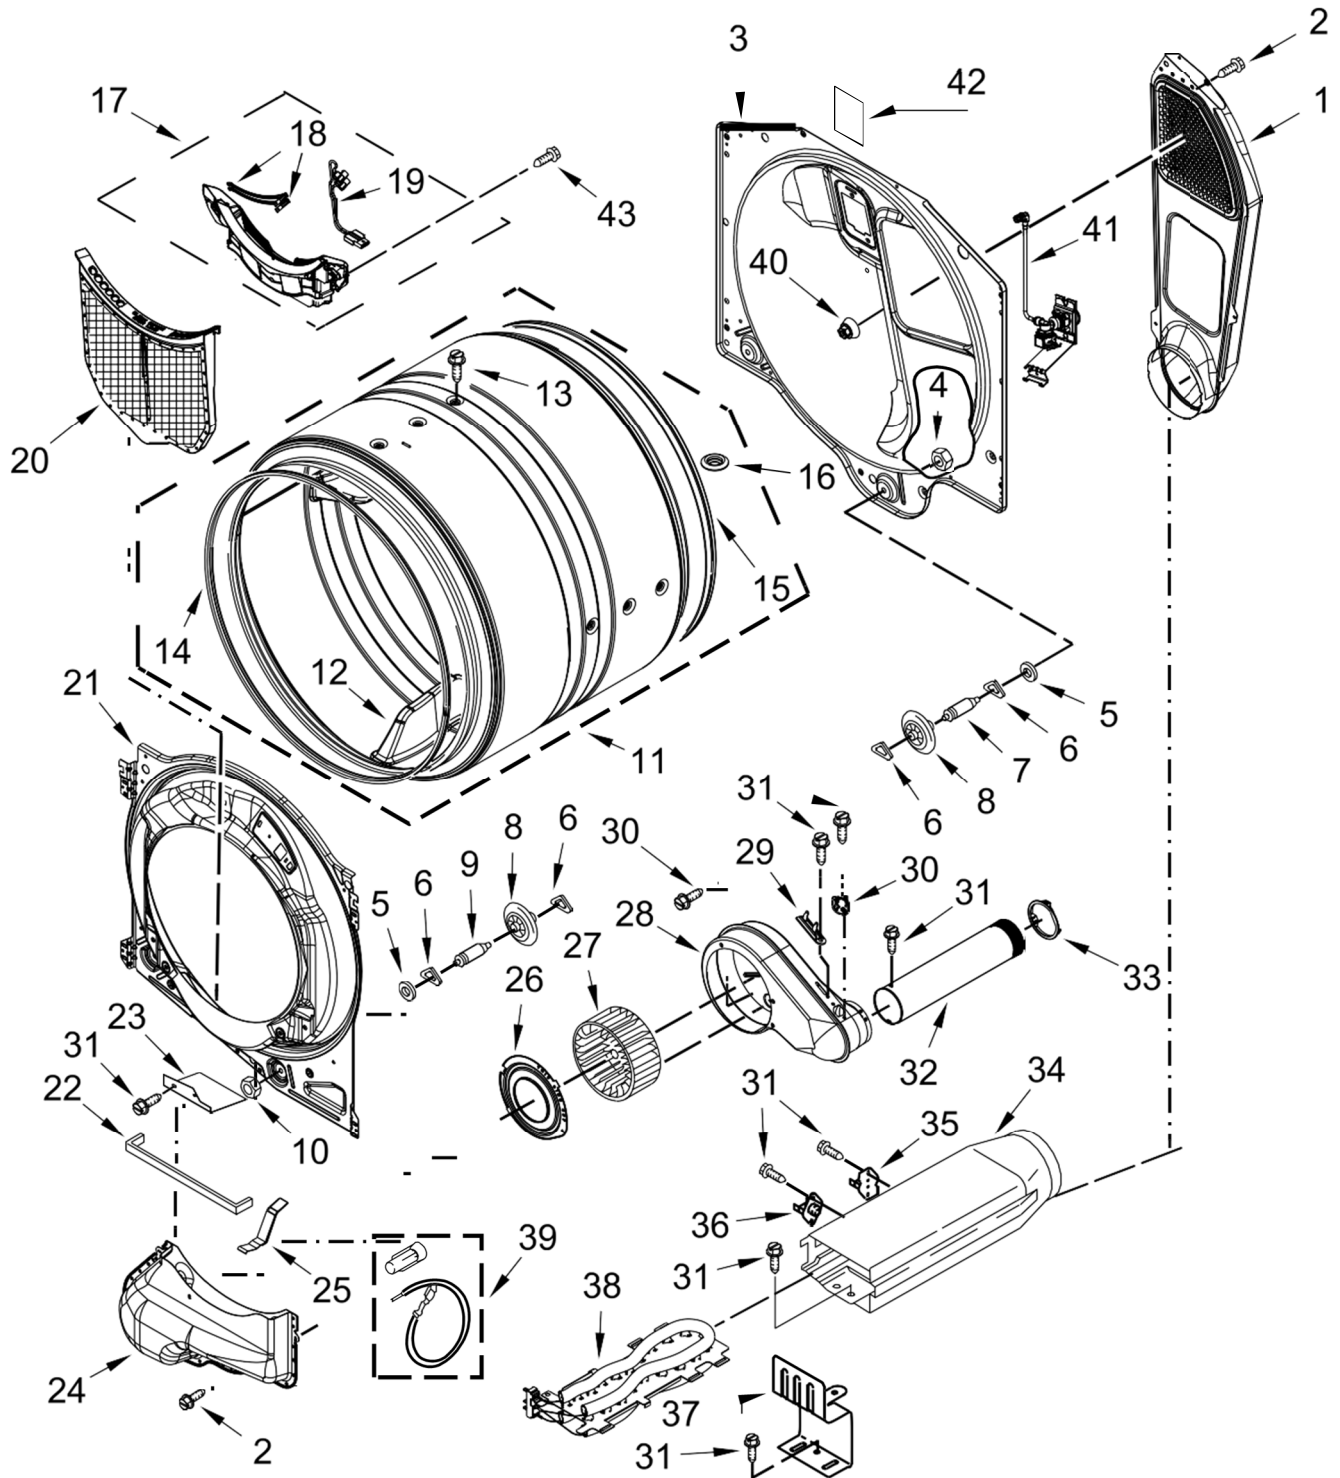

SECADORA 7MWED6613HC2