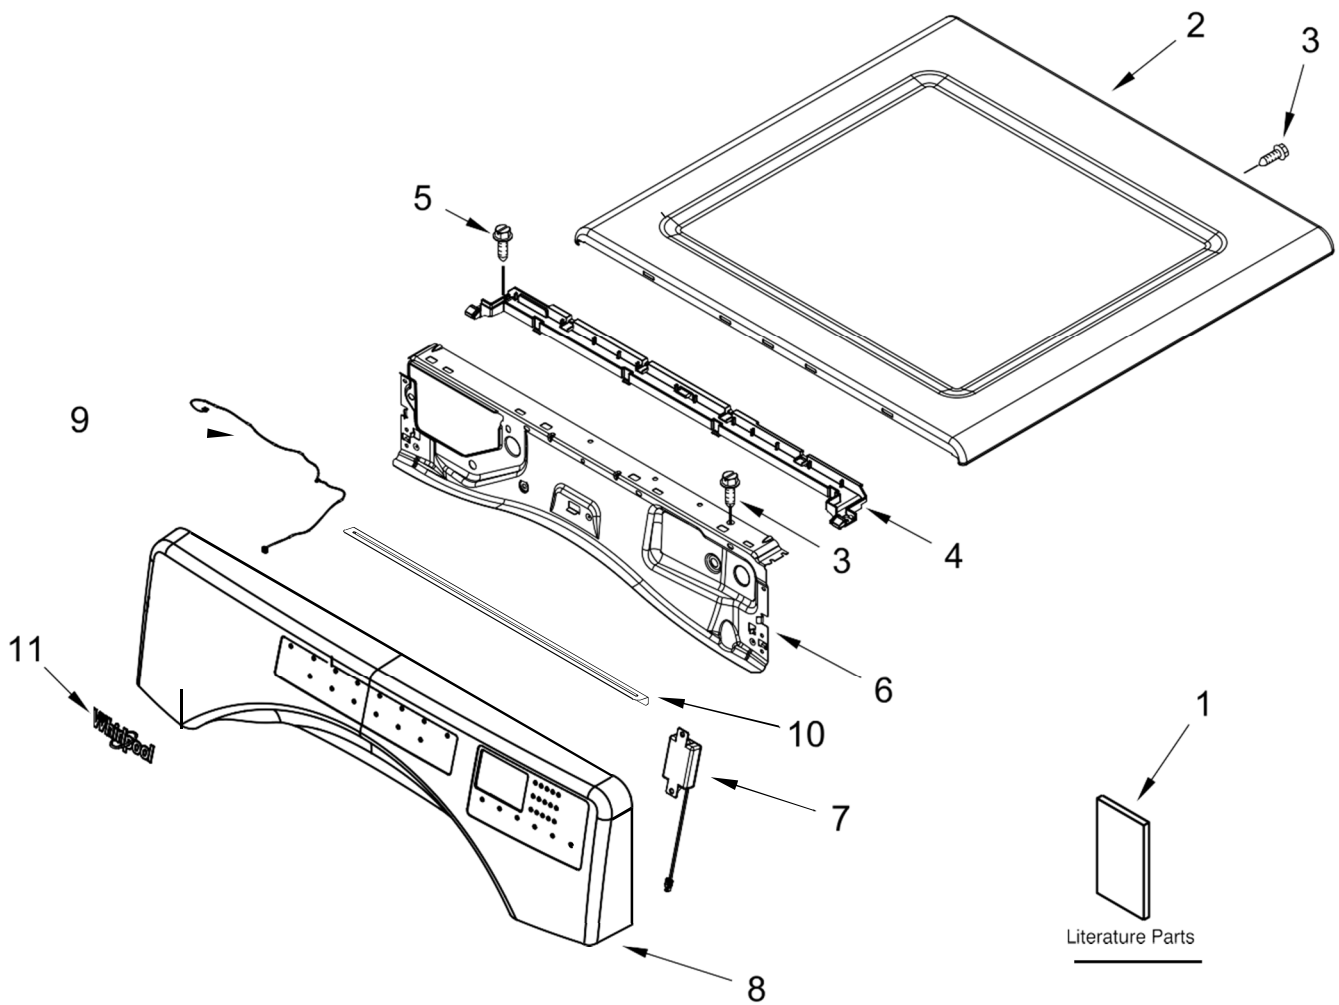

SECADORA 7MWED6613HC2