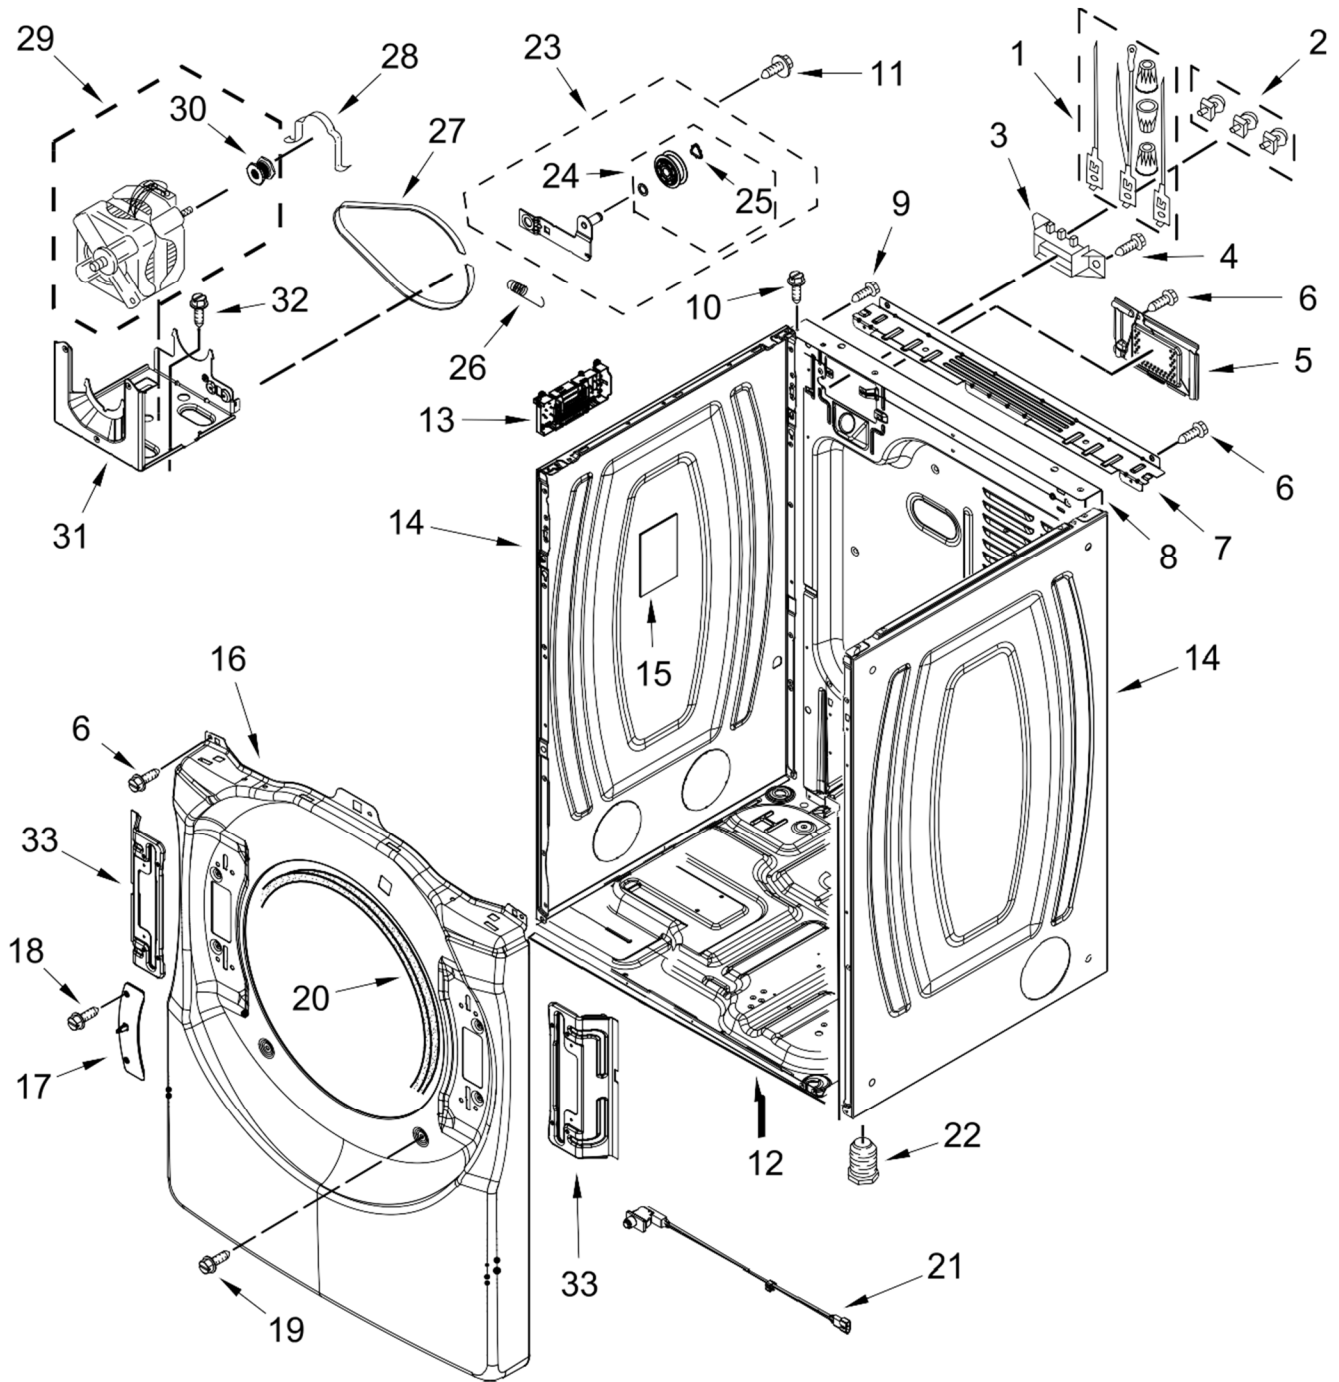

<u>Illus. No.</u>	<u>Part No.</u>	<u>Description</u>
3	3390647	Screw
4	W11255768	Channel, Water
5	12990702	Screw
6	W10208198	Bracket, Console
7	W10568405	Assembly, Speaker
8		Assembly, Console
	W11314472	Chrome Shadow
9	W11160620	Harness, User Interface

SECADORA 7MWED6613HC2

SECADORA 7MWED6613HC2

<u>Illus. No.</u>	<u>Part No.</u>	<u>Description</u>
1	279318	Terminal, Brass and Tinned (Includes Terminal Block Screw Kit)
2	279393	Screw Kit, Terminal Block
3	3397659	Block, Terminal
4	489463	Screw
5	W11394868	Cover, Terminal Block
6	3390647	Screw
7	W10208382	Bracket, Rear
8	W10487430	Panel, Rear
9	W10773242	Screw
10	3393008	Screw
11	3389420	Screw
12	8565046	Base, Cabinet
13	W11461226	Appliance Control Unit (ACU)