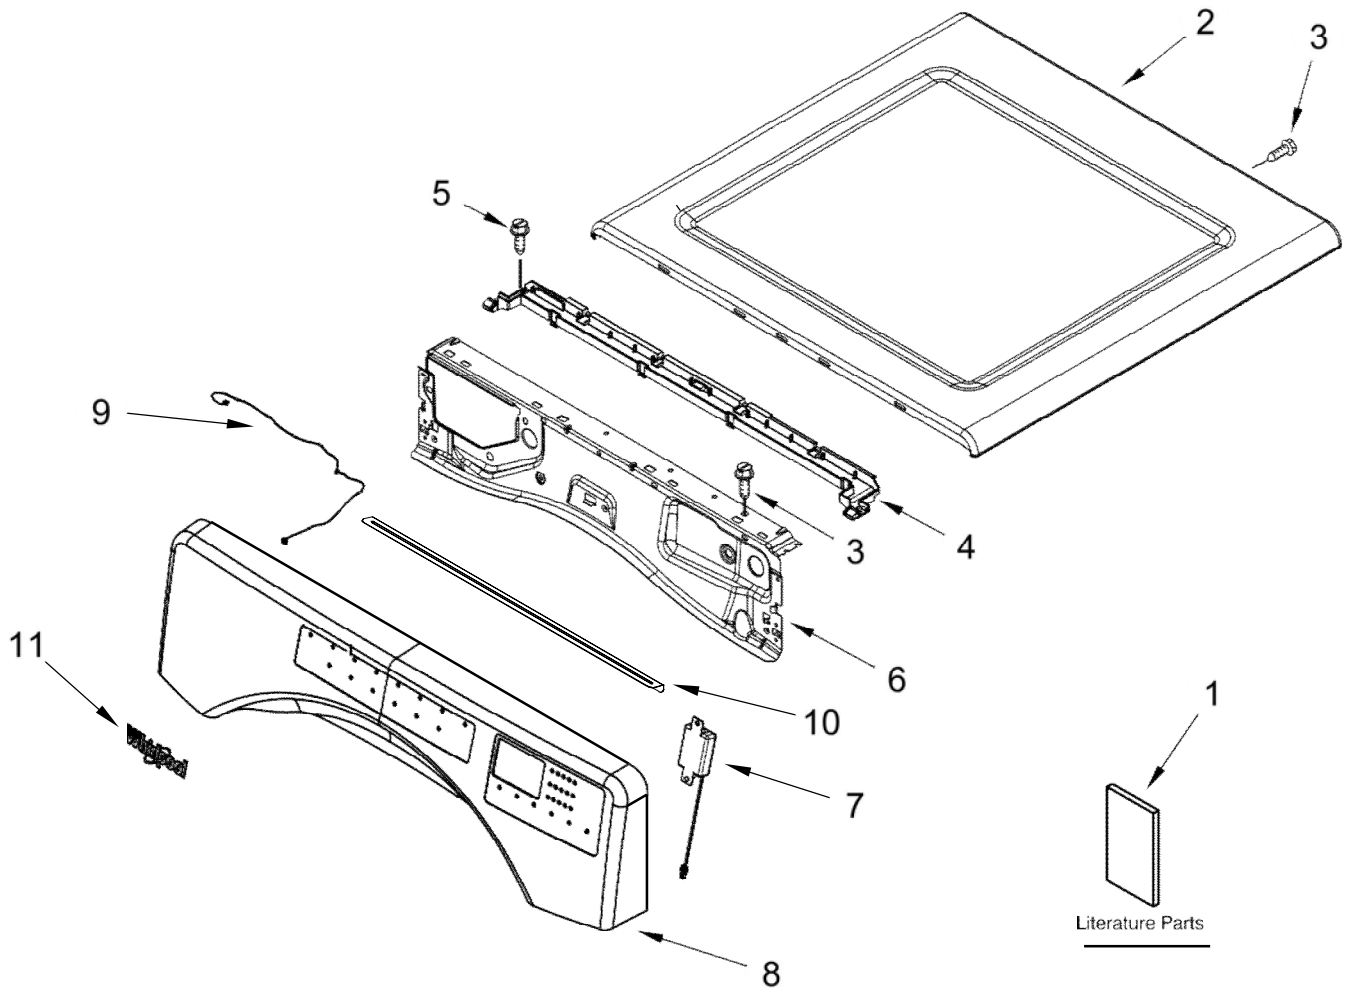

LAVADORA 7MWED6613HW1

LAVADORA 7MWED6613HW1

<u>Illus. No.</u>	<u>Part No.</u>	<u>Description</u>
1		Literature Parts
	W11295171	Use and Care Guide
	W11321872	Tech Sheet
	W11295169	Installation Instructions
	W11241395	Wiring Diagram
2		Top
	W10208383	White

<u>Illus. No.</u>	<u>Part No.</u>	<u>Description</u>
3	3390647	Screw
4	W11255768	Channel, Water
5	12990702	Screw
6	W10208198	Bracket, Console
7	W10568405	Assembly, Speaker
8		Assembly, Console
	W11314471	White
9	W11160620	Harness, User Interface

<u>Illus. No.</u>	<u>Part No.</u>	<u>Description</u>
10	W11231800	Seal
11	W10884773	Badge
12	W11157860	Harness, Wiring (Main)

LAVADORA 7MWED6613HW1

LAVADORA 7MWED6613HW1

<u>Illus. No.</u>	<u>Part No.</u>	<u>Description</u>
1	279318	Terminal, Brass and Tinned (Includes Terminal Block Screw Kit)
2	279393	Screw Kit, Terminal Block
3	3397659	Block, Terminal
4	489463	Screw
5	W10316167	Cover, Terminal Block
6	3390647	Screw
7	W10208382	Bracket, Rear
8	W10487430	Panel, Rear
9	W10773242	Screw
10	3393008	Screw
11	3389420	Screw
12	8565046	Base, Cabinet
13	W11319193	Appliance Control Unit (ACU)