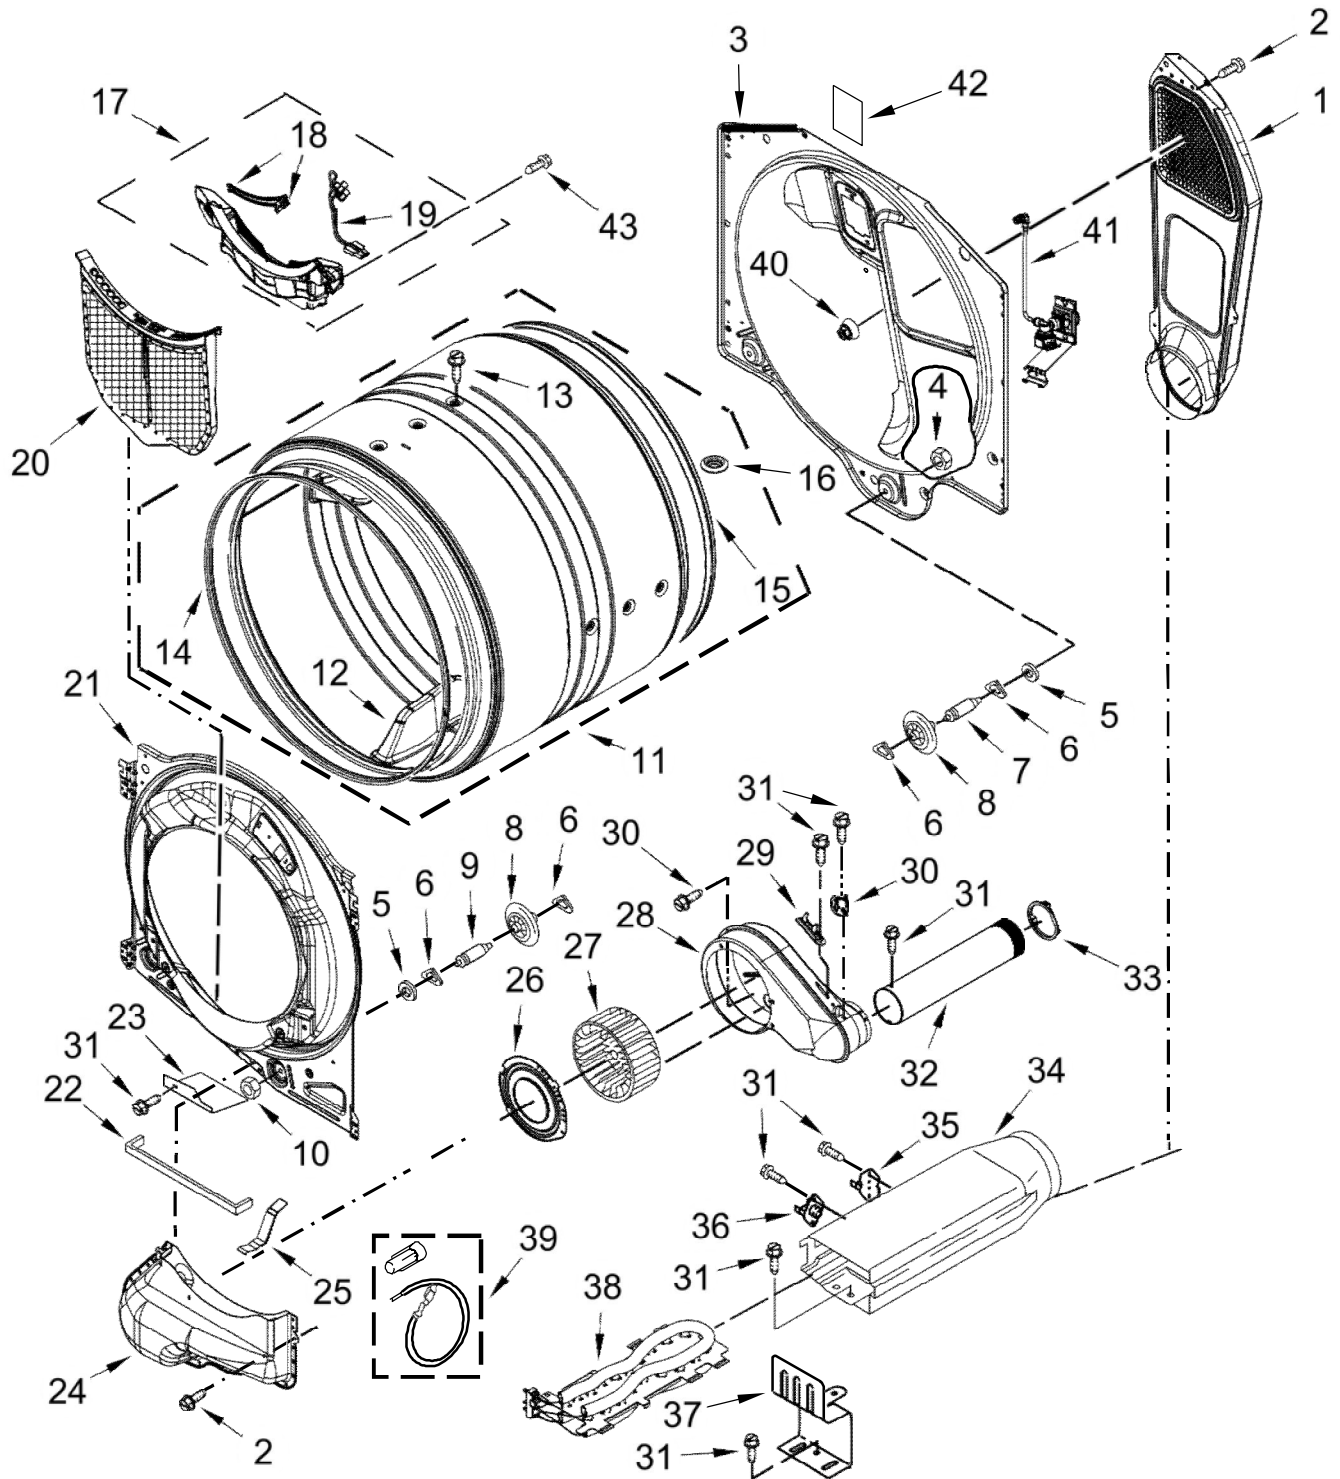

<u>Illus. No.</u>	<u>Part No.</u>	<u>Description</u>
3	3390647	Screw
4	W11255768	Channel, Water
5	12990702	Screw
6	W10208198	Bracket, Console
7	W10568405	Assembly, Speaker
8		Assembly, Console
	W11314471	White
9	W11160620	Harness, User Interface

<u>Illus. No.</u>	<u>Part No.</u>	<u>Description</u>
10	W11231800	Seal
11	W10884773	Badge
12	W11157860	Harness, Wiring (Main)

LAVADORA 7MWED6613HW1

LAVADORA 7MWED6613HW1

<u>Illus. No.</u>	<u>Part No.</u>	<u>Description</u>
1	279318	Terminal, Brass and Tinned (Includes Terminal Block Screw Kit)
2	279393	Screw Kit, Terminal Block
3	3397659	Block, Terminal
4	489463	Screw
5	W10316167	Cover, Terminal Block
6	3390647	Screw
7	W10208382	Bracket, Rear
8	W10487430	Panel, Rear
9	W10773242	Screw
10	3393008	Screw
11	3389420	Screw
12	8565046	Base, Cabinet
13	W11319193	Appliance Control Unit (ACU)

<u>Illus. No.</u>	<u>Part No.</u>	<u>Description</u>
14		Panel, Side
	W11177568	White
15	W10504381	Pad, Foam
16		Panel, Front
	W11045946	White
17	W11126752	Strike, Door
18	W10288126	Screw
19	3357011	Screw
20	3387242	Seal, Front Panel
21	W10569114	Door Switch, Snap In
22	3392100	Foot, Dryer
	279810	Foot, Optional (Extended Length Package Of 2) (Not Included)
23	W10547287	Assembly, Idler
24	W10468057	Assembly, Pulley

LAVADORA 7MWED6613HW1

LAVADORA 7MWED6613HW1

<u>Illus. No.</u>	<u>Part No.</u>	<u>Description</u>
1	W11104018	Assembly, Air Duct
2	3390647	Screw
3	W11209933	Bulkhead, Rear
4	W10001120	Nut, Hex (Left Hand Thread)
5	3387459	Washer
6	W10512946	Washer, Tri Ring
7	W10359272	Shaft, Drum Roller - Left Hand Thread
8	W10314171	Roller, Support
9	W10359271	Shaft, Drum Roller - Right Hand Thread
10	3934666	Nut, Hex
11	W10381481	Assembly, Drum (Complete)
12	W10416098	Baffle, Drum
13	W10219342	Screw
14	W10521122	Seal, Drum Front
15	W10521118	Seal, Drum
16	W10665050	Cap, Plug