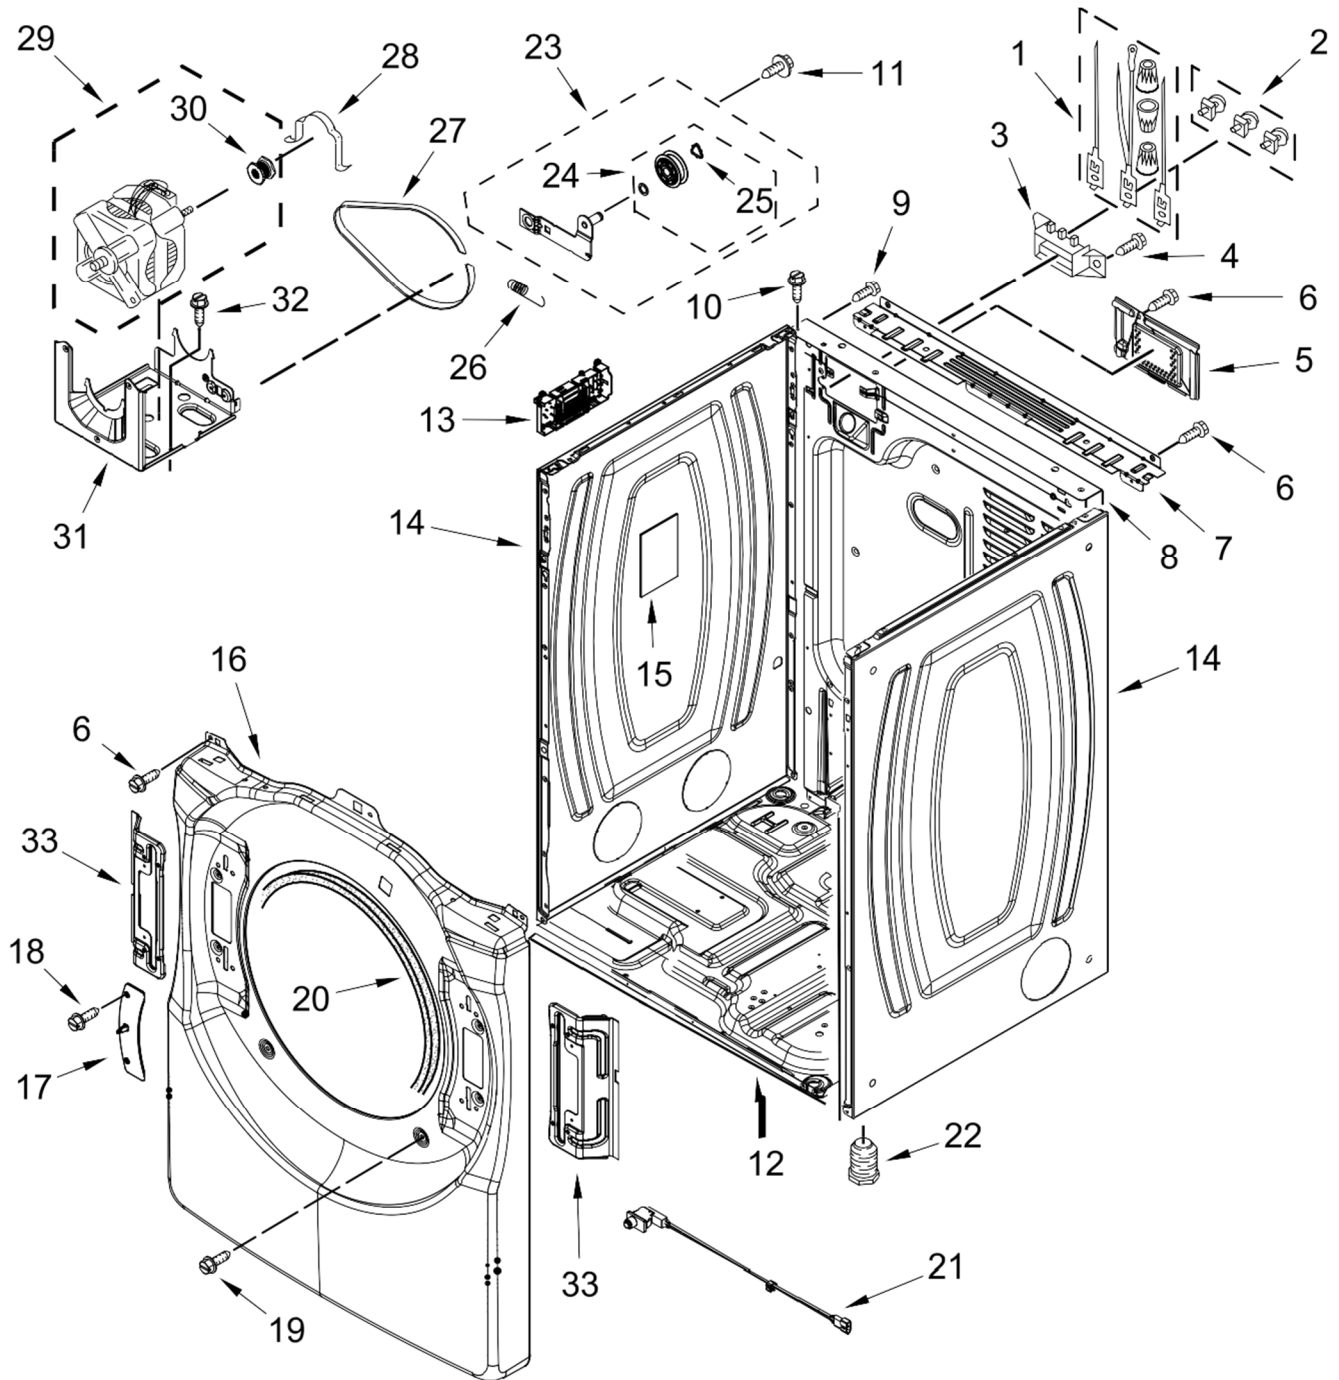

LAVADORA 7MWED6613HW1

LAVADORA 7MWED6613HW1

<u>Illus. No.</u>	<u>Part No.</u>	<u>Description</u>
1		Literature Parts
	W11295171	Use and Care Guide
	W11321872	Tech Sheet
	W11295169	Installation Instructions
	W11241395	Wiring Diagram
2		Top
	W10208383	White

<u>Illus. No.</u>	<u>Part No.</u>	<u>Description</u>
3	3390647	Screw
4	W11255768	Channel, Water
5	12990702	Screw
6	W10208198	Bracket, Console
7	W10568405	Assembly, Speaker
8		Assembly, Console
	W11314471	White
9	W11160620	Harness, User Interface

<u>Illus. No.</u>	<u>Part No.</u>	<u>Description</u>
10	W11231800	Seal
11	W10884773	Badge
12	W11157860	Harness, Wiring (Main)

LAVADORA 7MWED6613HW1

LAVADORA 7MWED6613HW1

<u>Illus. No.</u>	<u>Part No.</u>	<u>Description</u>
1	279318	Terminal, Brass and Tinned (Includes Terminal Block Screw Kit)
2	279393	Screw Kit, Terminal Block
3	3397659	Block, Terminal
4	489463	Screw
5	W10316167	Cover, Terminal Block
6	3390647	Screw
7	W10208382	Bracket, Rear
8	W10487430	Panel, Rear
9	W10773242	Screw
10	3393008	Screw
11	3389420	Screw
12	8565046	Base, Cabinet
13	W11319193	Appliance Control Unit (ACU)

<u>Illus. No.</u>	<u>Part No.</u>	<u>Description</u>
14		Panel, Side
	W11177568	White
15	W10504381	Pad, Foam
16		Panel, Front
	W11045946	White
17	W11126752	Strike, Door
18	W10288126	Screw
19	3357011	Screw
20	3387242	Seal, Front Panel
21	W10569114	Door Switch, Snap In
22	3392100	Foot, Dryer
	279810	Foot, Optional (Extended Length Package Of 2) (Not Included)
23	W10547287	Assembly, Idler
24	W10468057	Assembly, Pulley