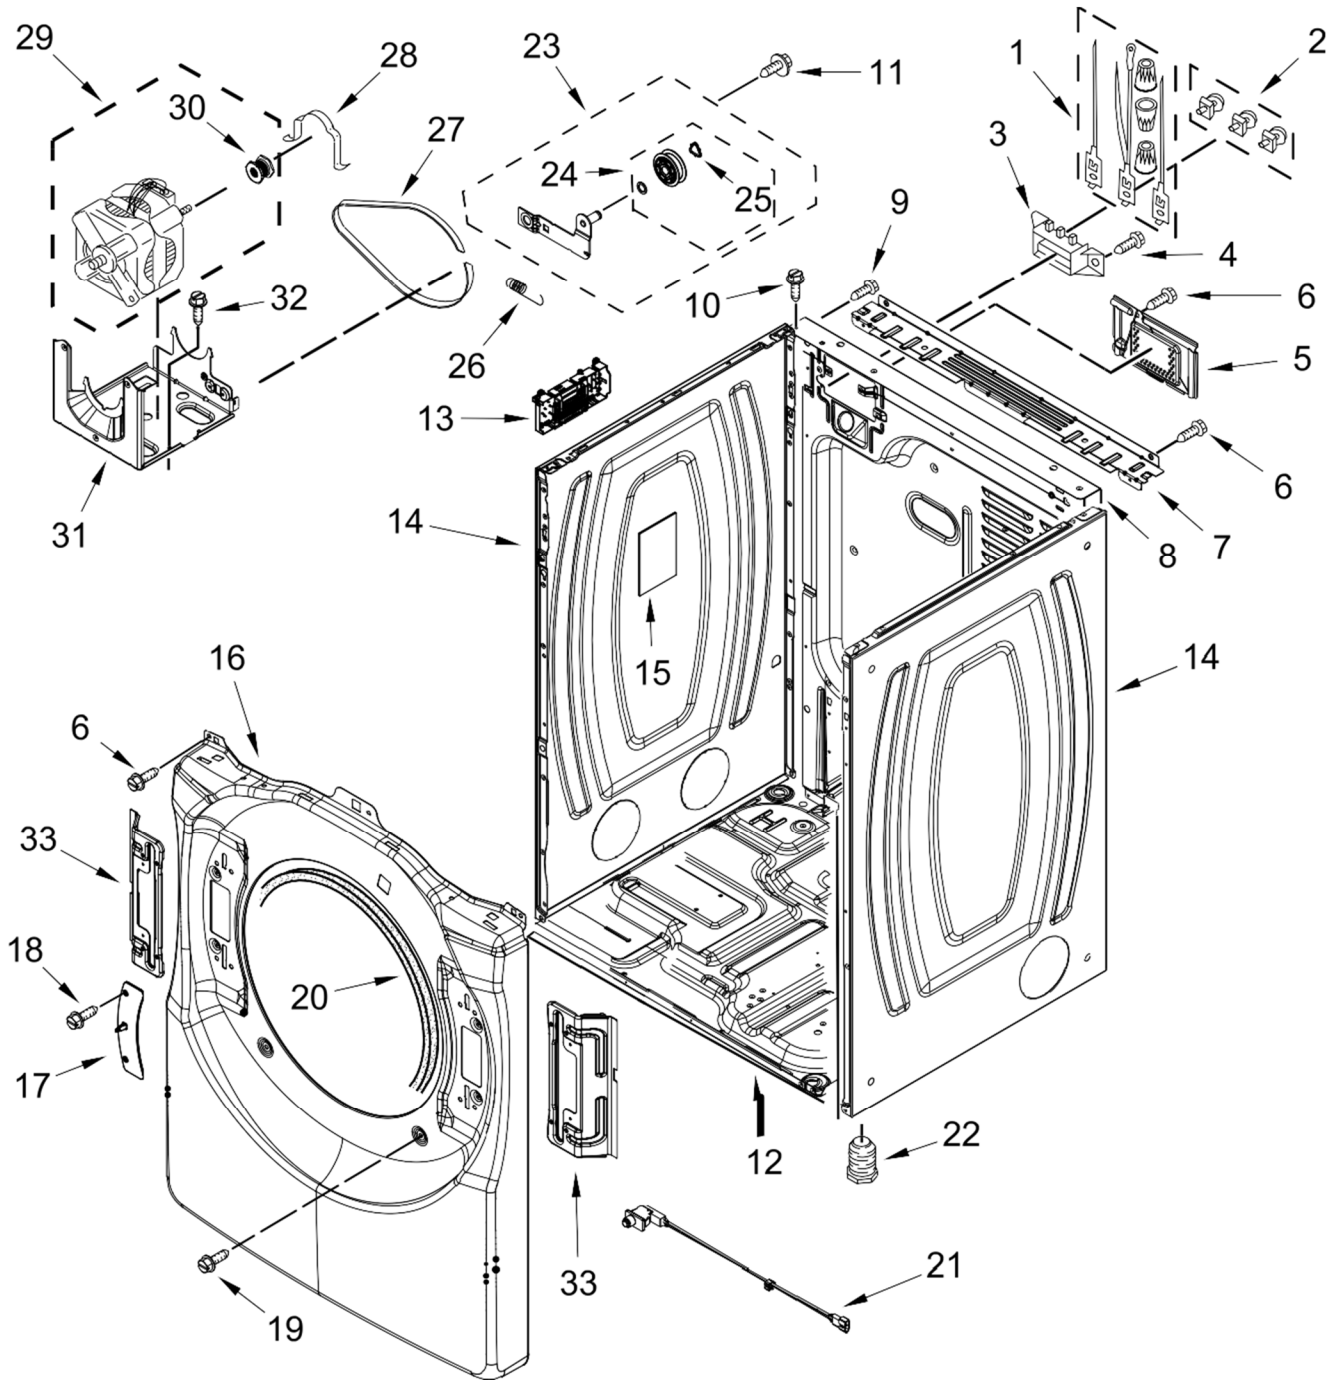

<u>Illus. No.</u>	<u>Part No.</u>	<u>Description</u>
3	3390647	Screw
4	W11255768	Channel, Water
5	12990702	Screw
6	W10208198	Bracket, Console
7	W10568405	Assembly, Speaker
8		Assembly, Console
	W11314471	White
9	W11160620	Harness, User Interface

SECADORA 7MWED6613HW2

SECADORA 7MWED6613HW2

<u>Illus. No.</u>	<u>Part No.</u>	<u>Description</u>
1	279318	Terminal, Brass and Tinned (Includes Terminal Block Screw Kit)
2	279393	Screw Kit, Terminal Block
3	3397659	Block, Terminal
4	489463	Screw
5	W11394868	Cover, Terminal Block
6	3390647	Screw
7	W10208382	Bracket, Rear
8	W10487430	Panel, Rear
9	W10773242	Screw
10	3393008	Screw
11	3389420	Screw
12	8565046	Base, Cabinet
13	W11461226	Appliance Control Unit (ACU)