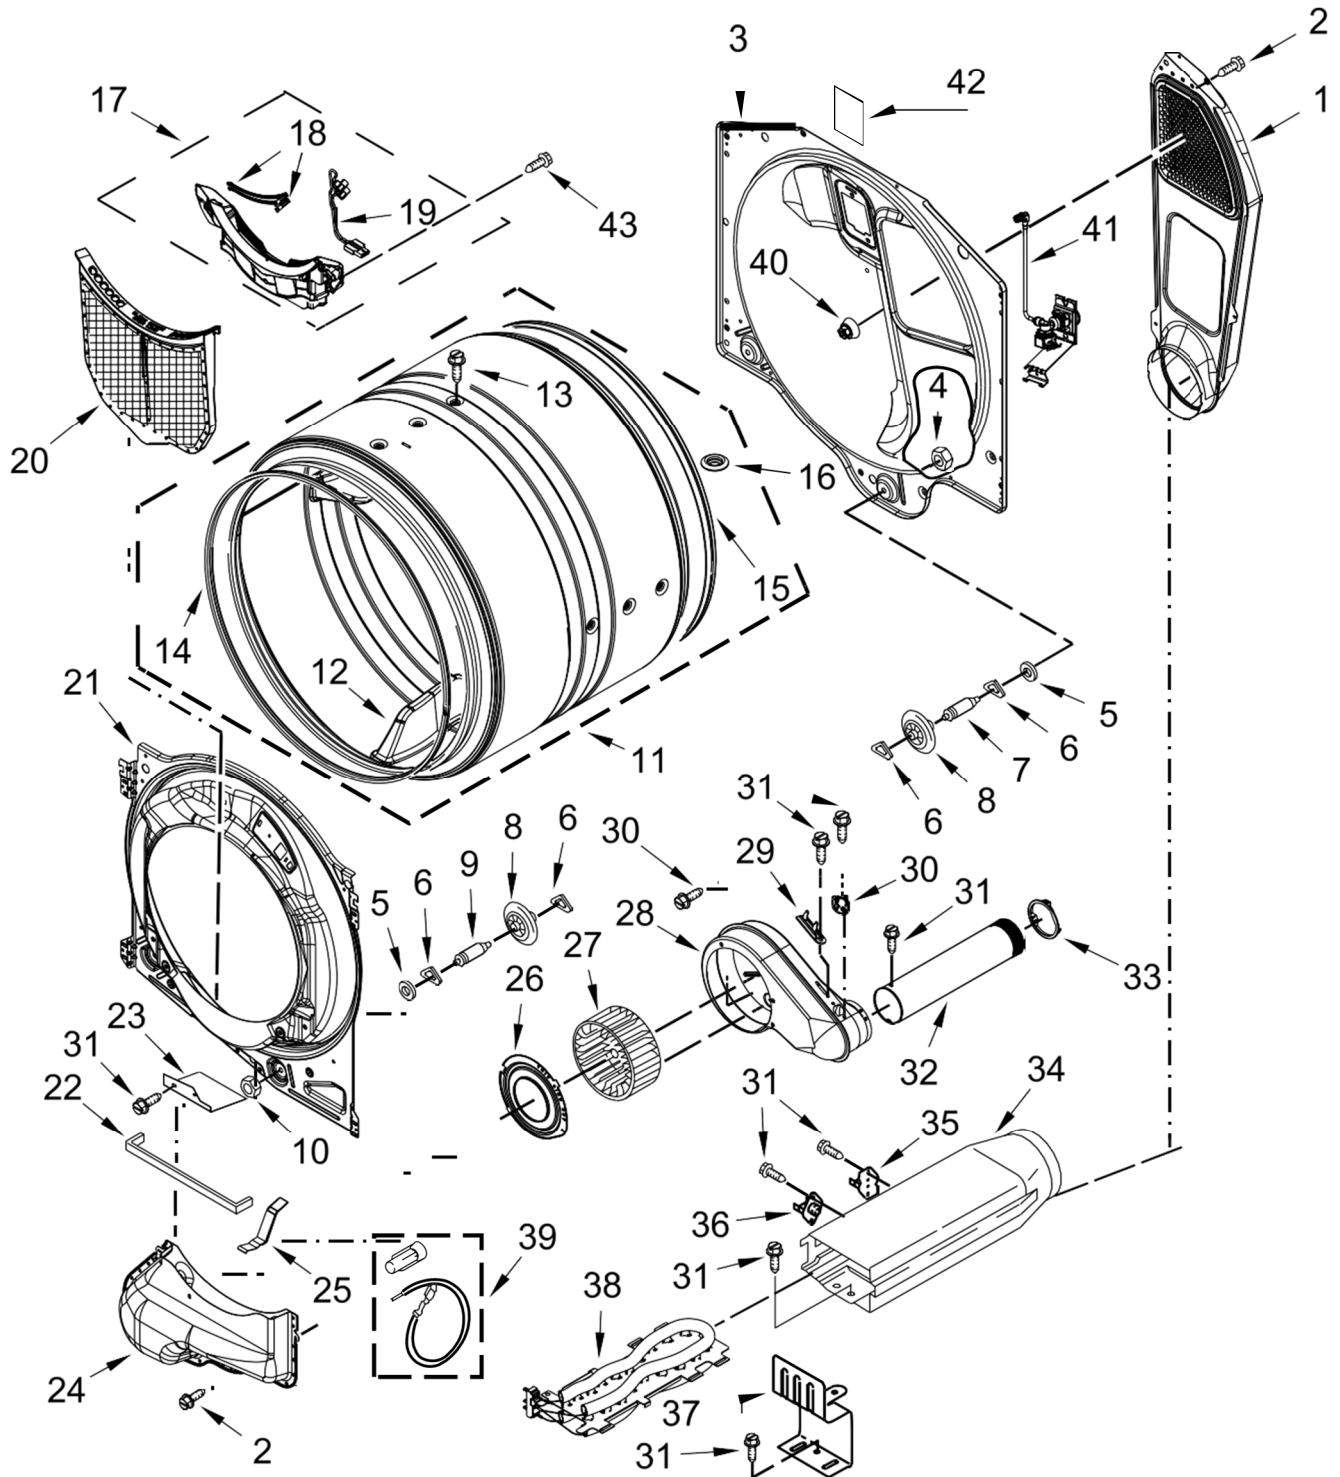

SECADORA 7MWED6613HW2