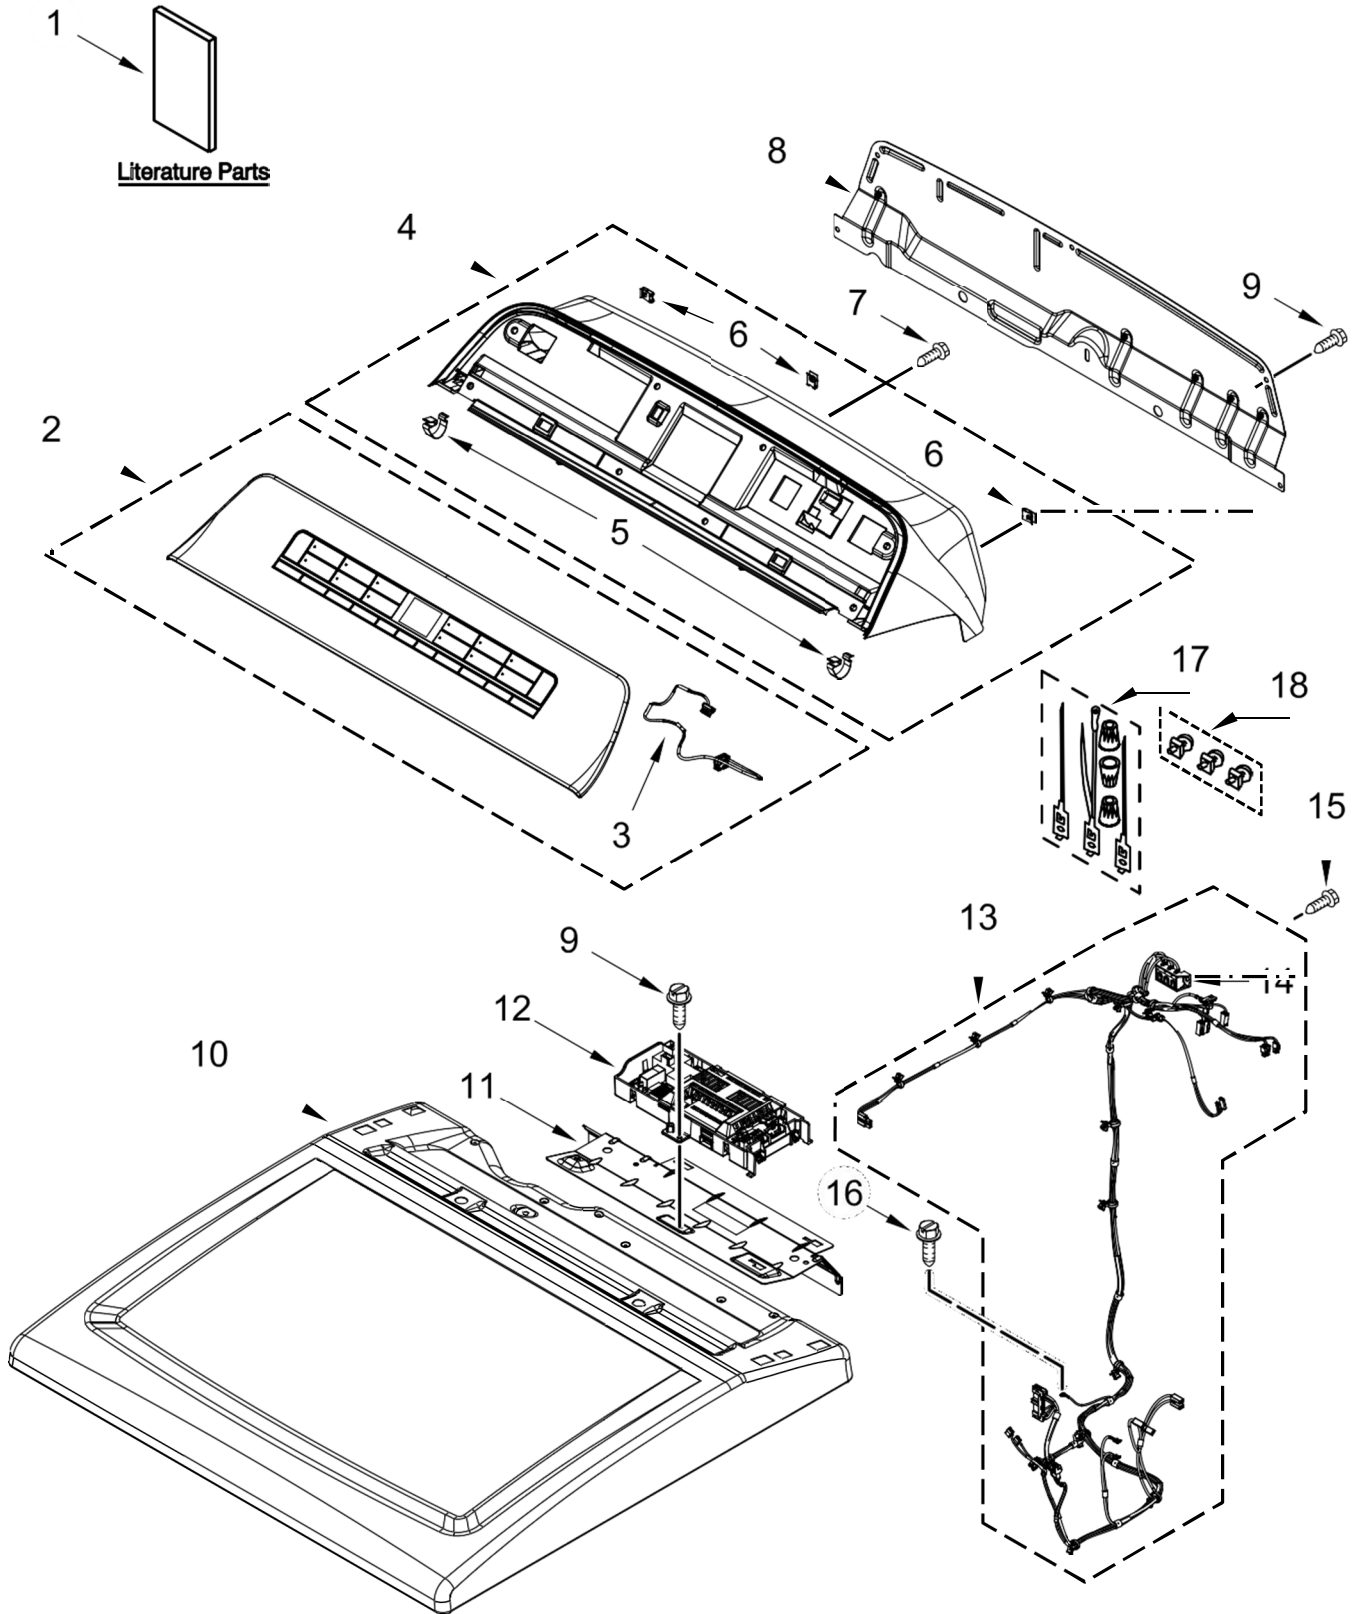

# SECADORA 7MWED7120LC

<u>Illus. No.</u>	<u>Part No.</u>	<u>Description</u>
1		Literature Parts
	W11268643	Installation Instructions
	W11175222	Tech Sheet
	W11175247	Quick Start Guide
2	W11460045	Assembly, Console Fascia (Complete)
3	W11164312	Harness, User Interface (HMI)
4		Console
	W11178520	Chrome Shadow
5	8312709	Clip, Console