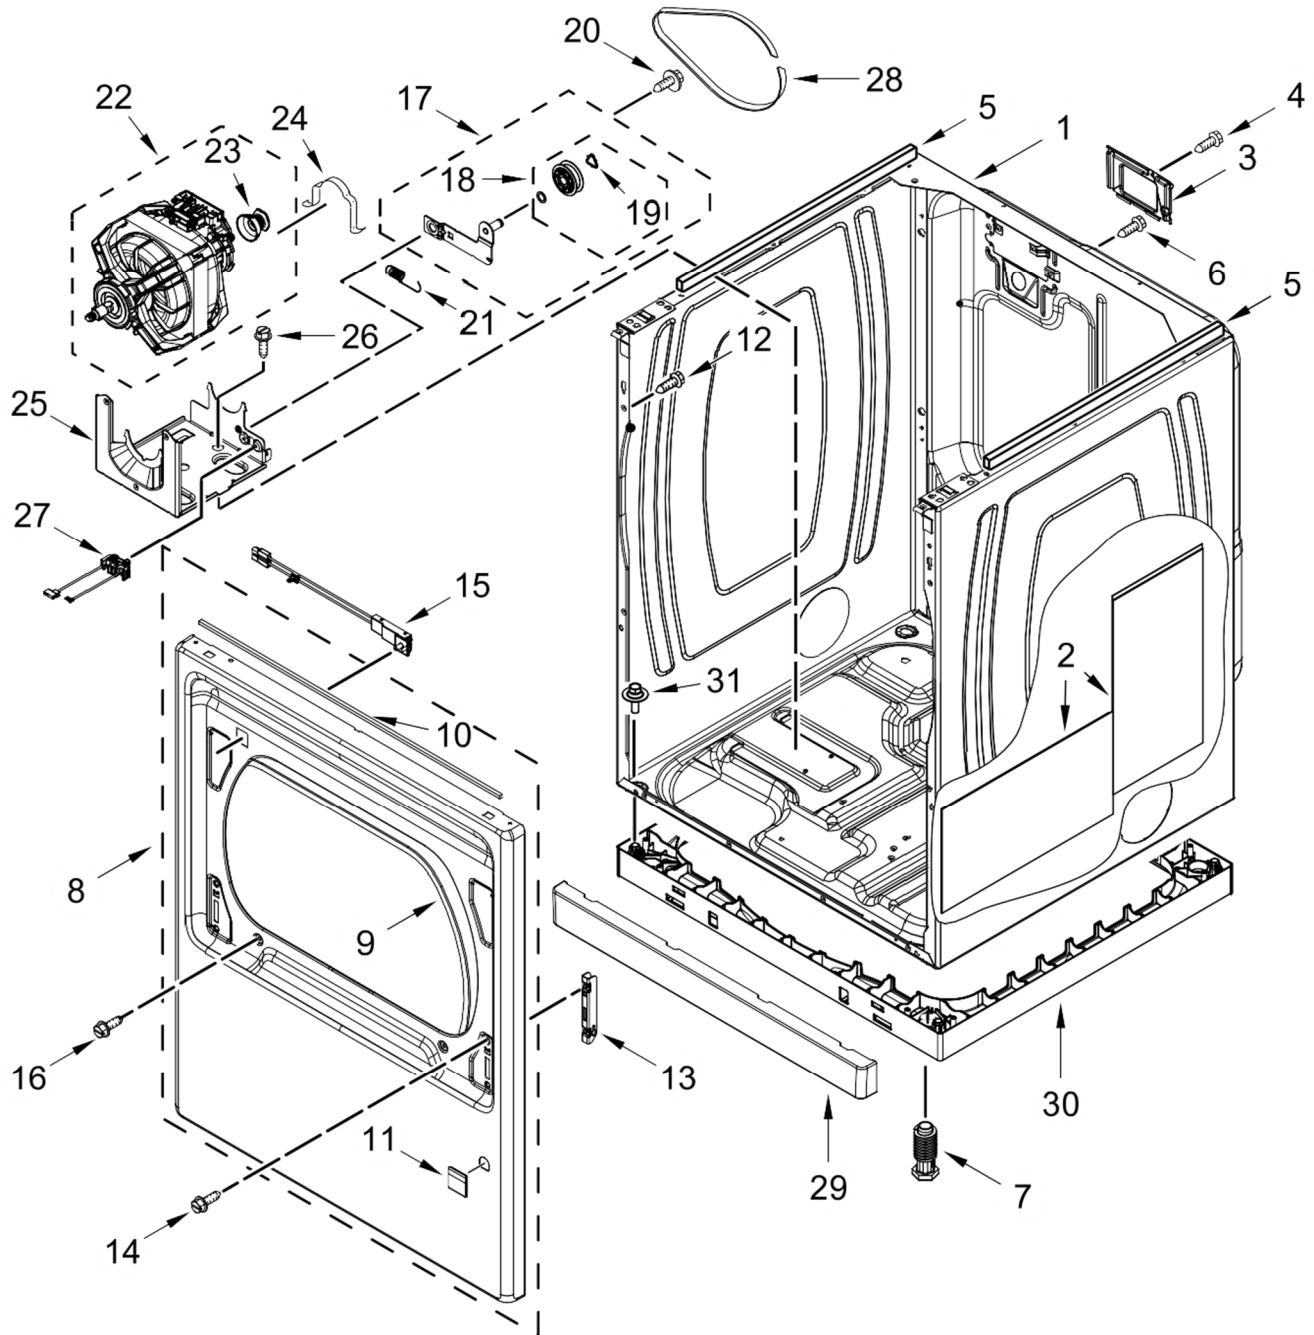

Distribuidor Autorizado

SurteRápido.com

Venta de Refacciones
Electrodomesticas

SECADORA 7MWED7120LC