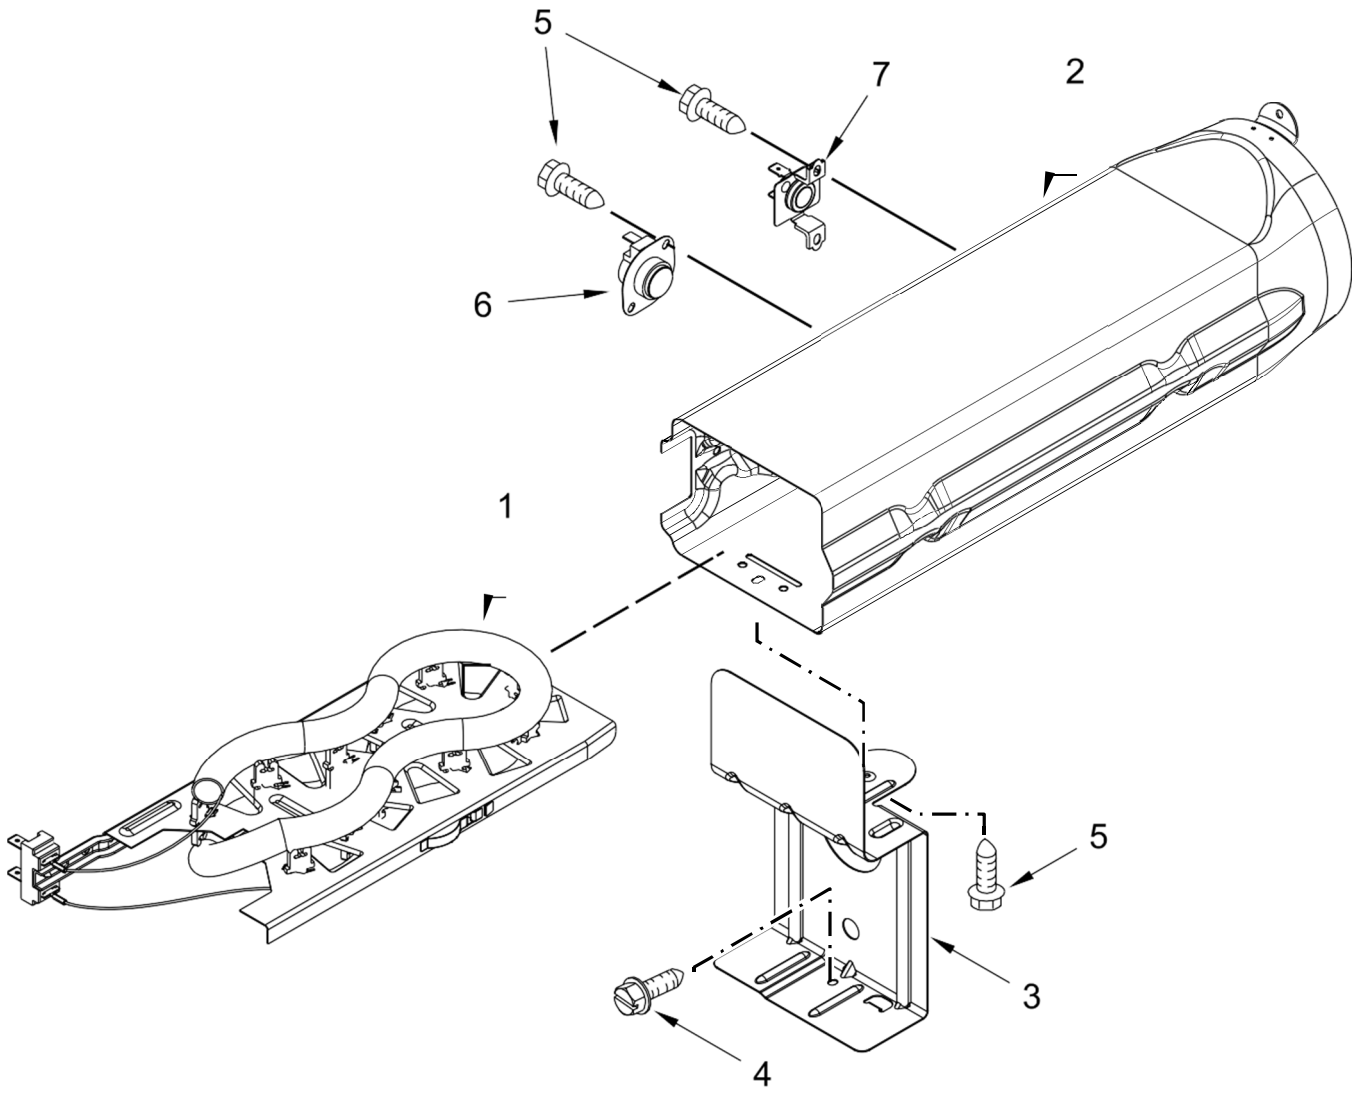

SECADORA 7MWED7120LC