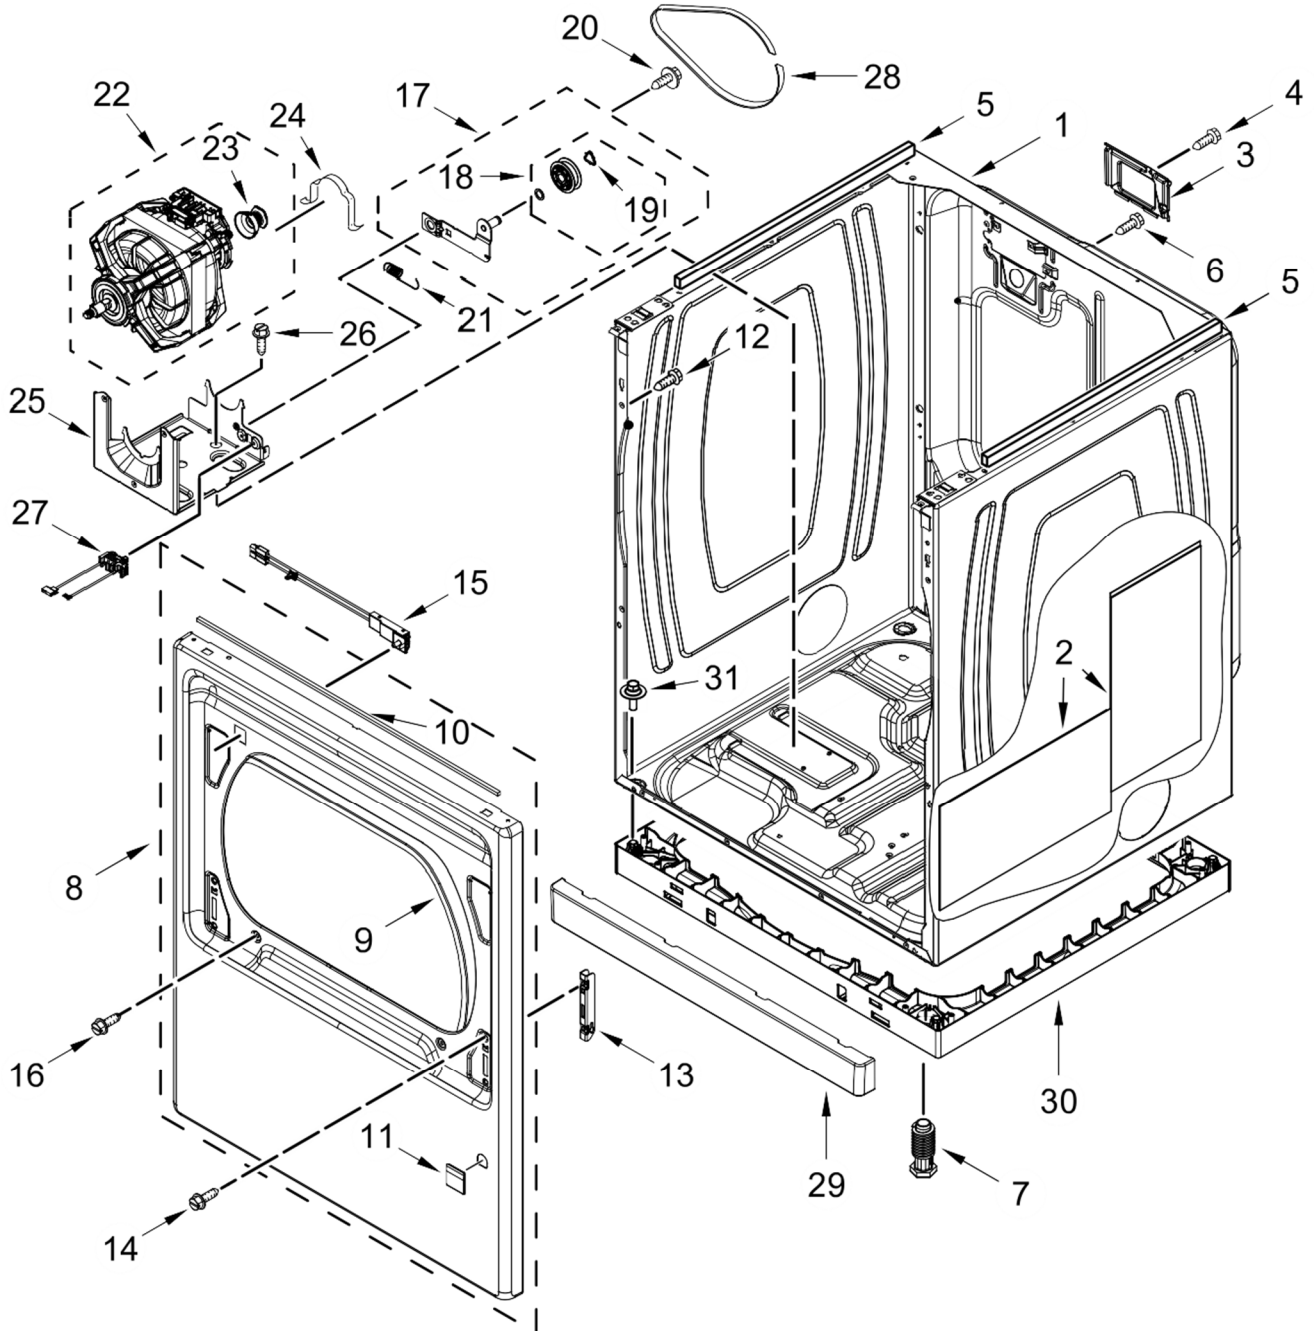

Distribuidor Autorizado

SurteRápido.com

Venta de Refacciones
Electrodomesticas

SECADORA 7MWED7120LW