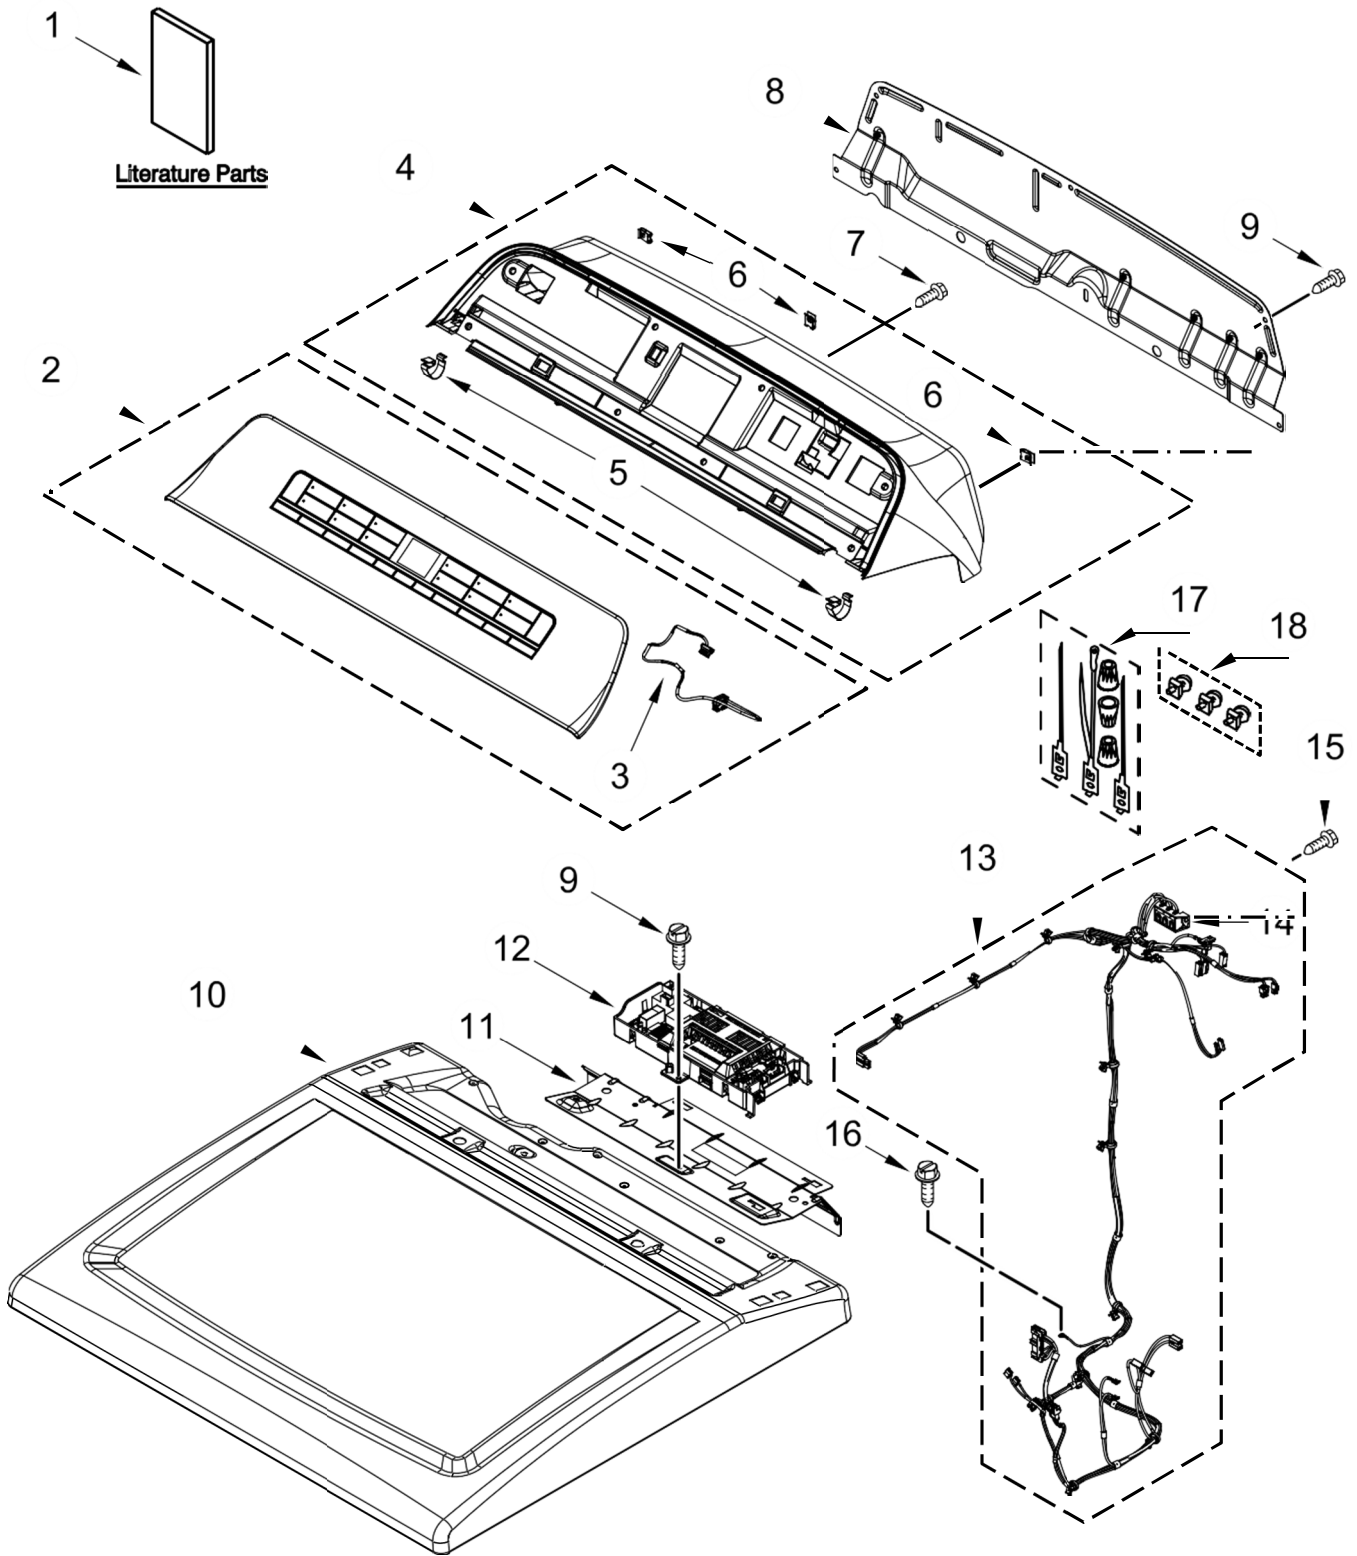

ELECTRIC DRYER

MODELS:

7MWED7120LW1 (White)

7MWED7120LC1 (Chrome Shadow)

SECADORA 7MWED7120LW

SECADORA 7MWED7120LW

<u>Illus. No.</u>	<u>Part No.</u>	<u>Description</u>
1		Literature Parts
	W11268643	Installation Instructions
	W11175222	Tech Sheet
	W11175247	Quick Start Guide
2	W11164034	Assembly, Console Fascia (Complete)
3	W11164312	Harness, User Interface (HMI)
4		Console
	W11178519	White
5	8312709	Clip, Console

<u>Illus. No.</u>	<u>Part No.</u>	<u>Description</u>
6	W10298336	Nut, "U"
7	9740848	Screw
8	W11259799	Panel, Rear Console
9	3390647	Screw
10		Top
	W10260246	White
11	W10896068	Bracket, Electronic Control
12	W11464514	Appliance Control Unit (ACU)
13	W11164041	Harness, Main Wiring
14	3397659	Block, Terminal