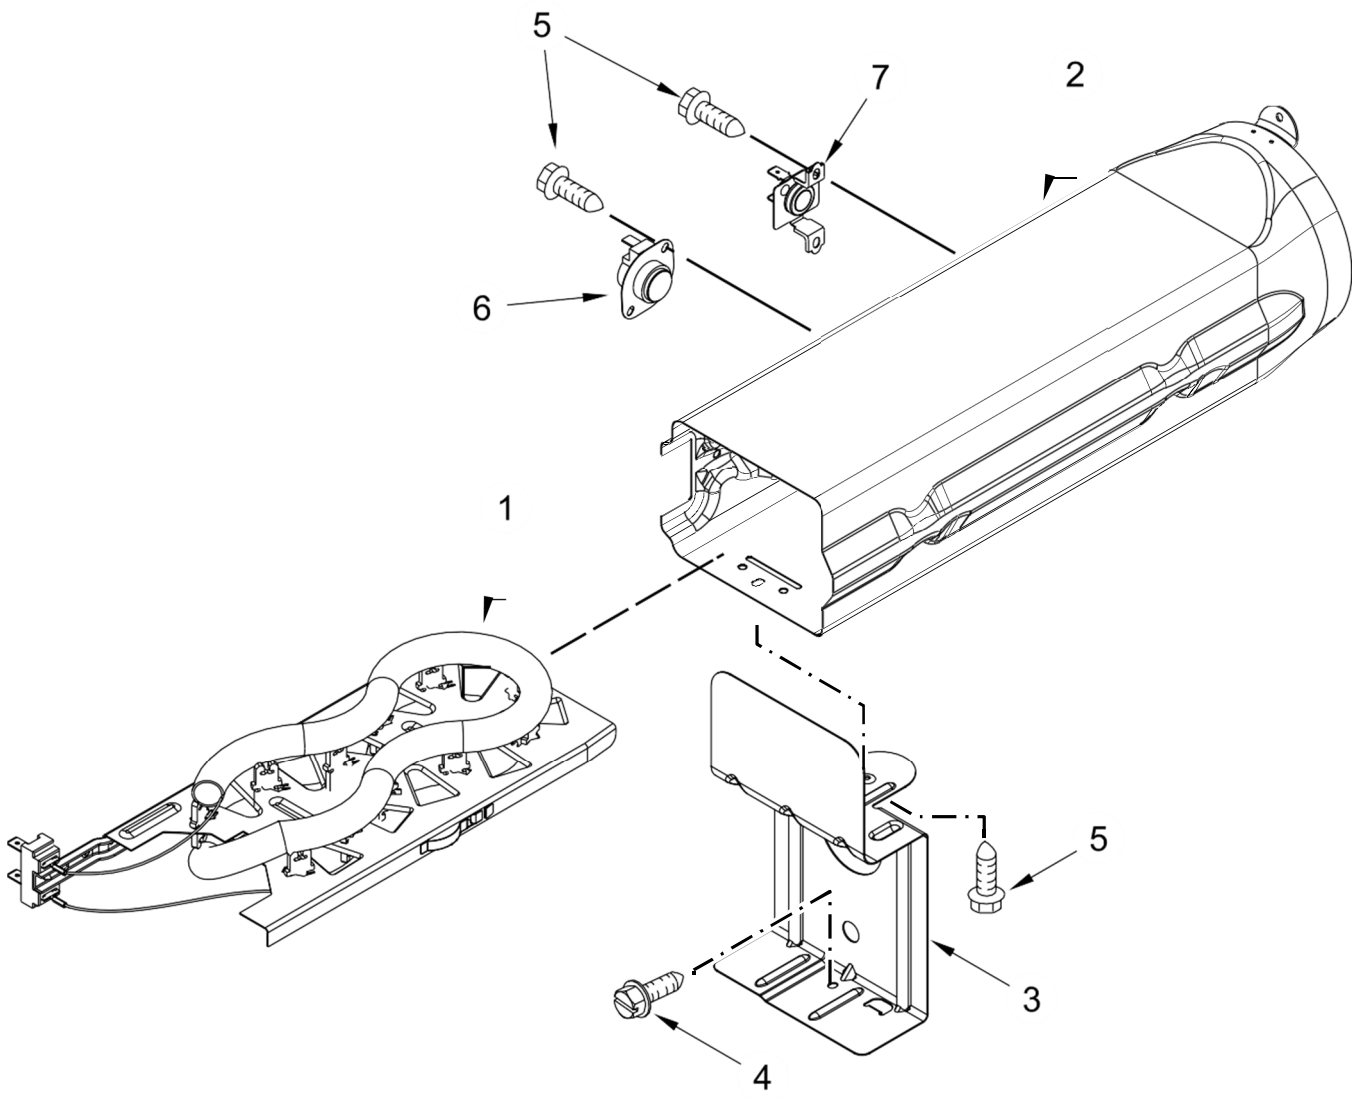

SECADORA 7MWED7120LW