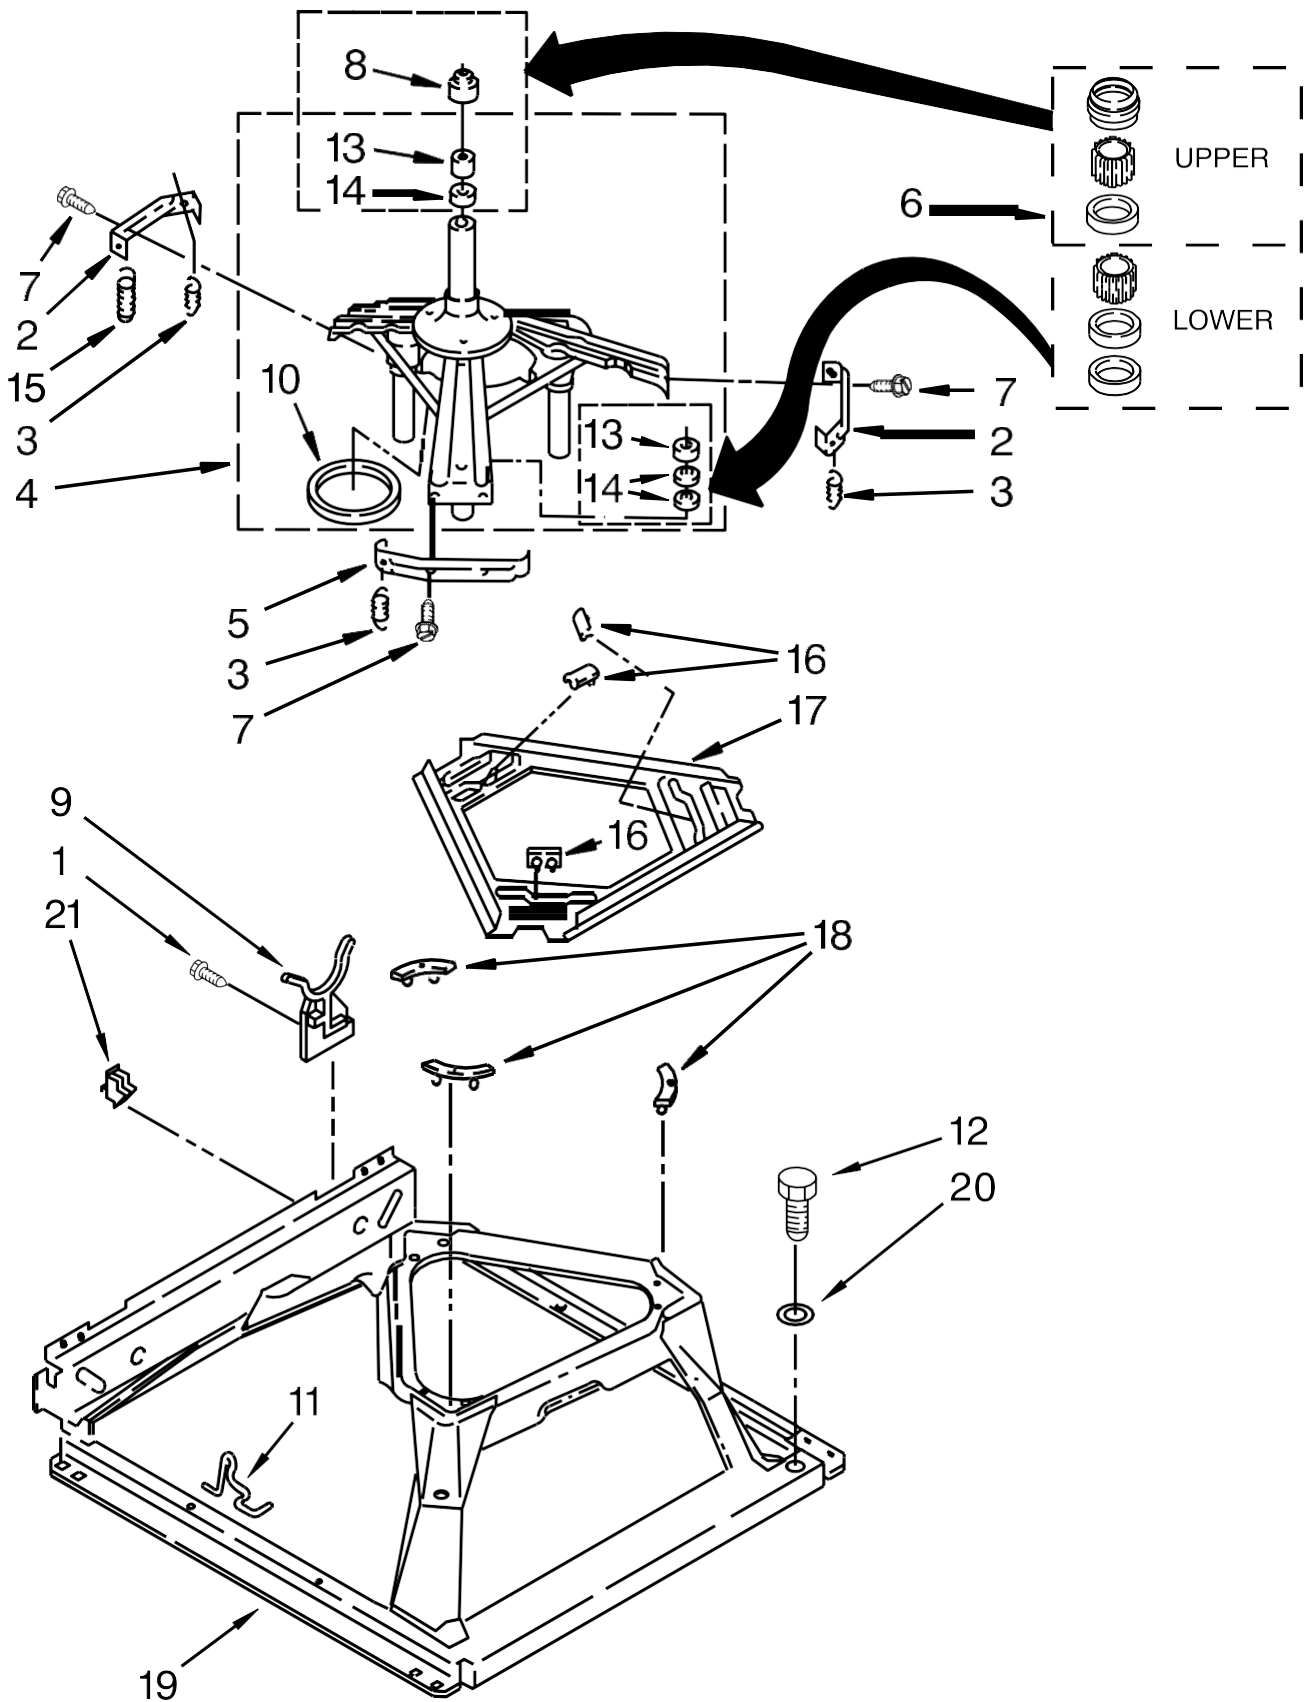

Centro de Lavado Whirlpool 7MWET3300EQ1

Centro de Lavado Whirlpool 7MWET3300EQ1

<u>Illus. No.</u>	<u>Part No.</u>	<u>Description</u>
1	343641	Screw
2	64067	Bracket, Spring Outer
3	63907	Spring, Suspension
4	8575214	Support & Break, Tub
5	64065	Bracket, Spring Outer (Left Front)
6	285203	Bearing
7	3400076	Screw
8	8577376	Seal, Centerpost

<u>Illus. No.</u>	<u>Part No.</u>	<u>Description</u>
9	3350506	Retainer, Hose
10	63134	Ring, SoundDeadening
11	W10145155	Retainer, Suspension Spring
12	3400501	Screw, Shoulder
13	8546455	Bearing, Centerpost
14	357409	Seal, Shaft
15	W10250667	Spring, Counterweight (Must be Ordered When Replacing Drive Motor)

<u>Illus. No.</u>	<u>Part No.</u>	<u>Description</u>
16	62568	Pad, Plate
17	3946509	Plate, Suspension
18	3363660	Pad, Base
19	3349343	Base Assembly
20	3349340	Washer
21	3349749	Restrainer, Base