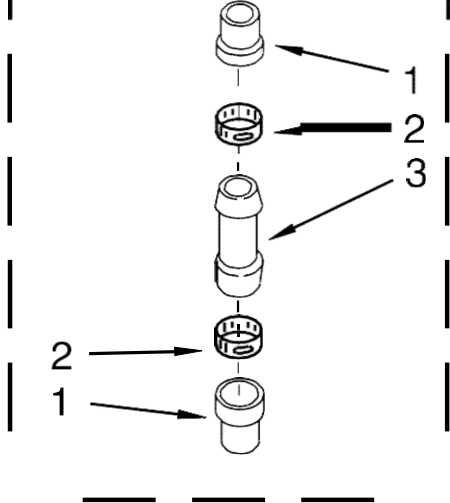

Order The Following Parts To Splice Plastic Drain Hose (Not Included)