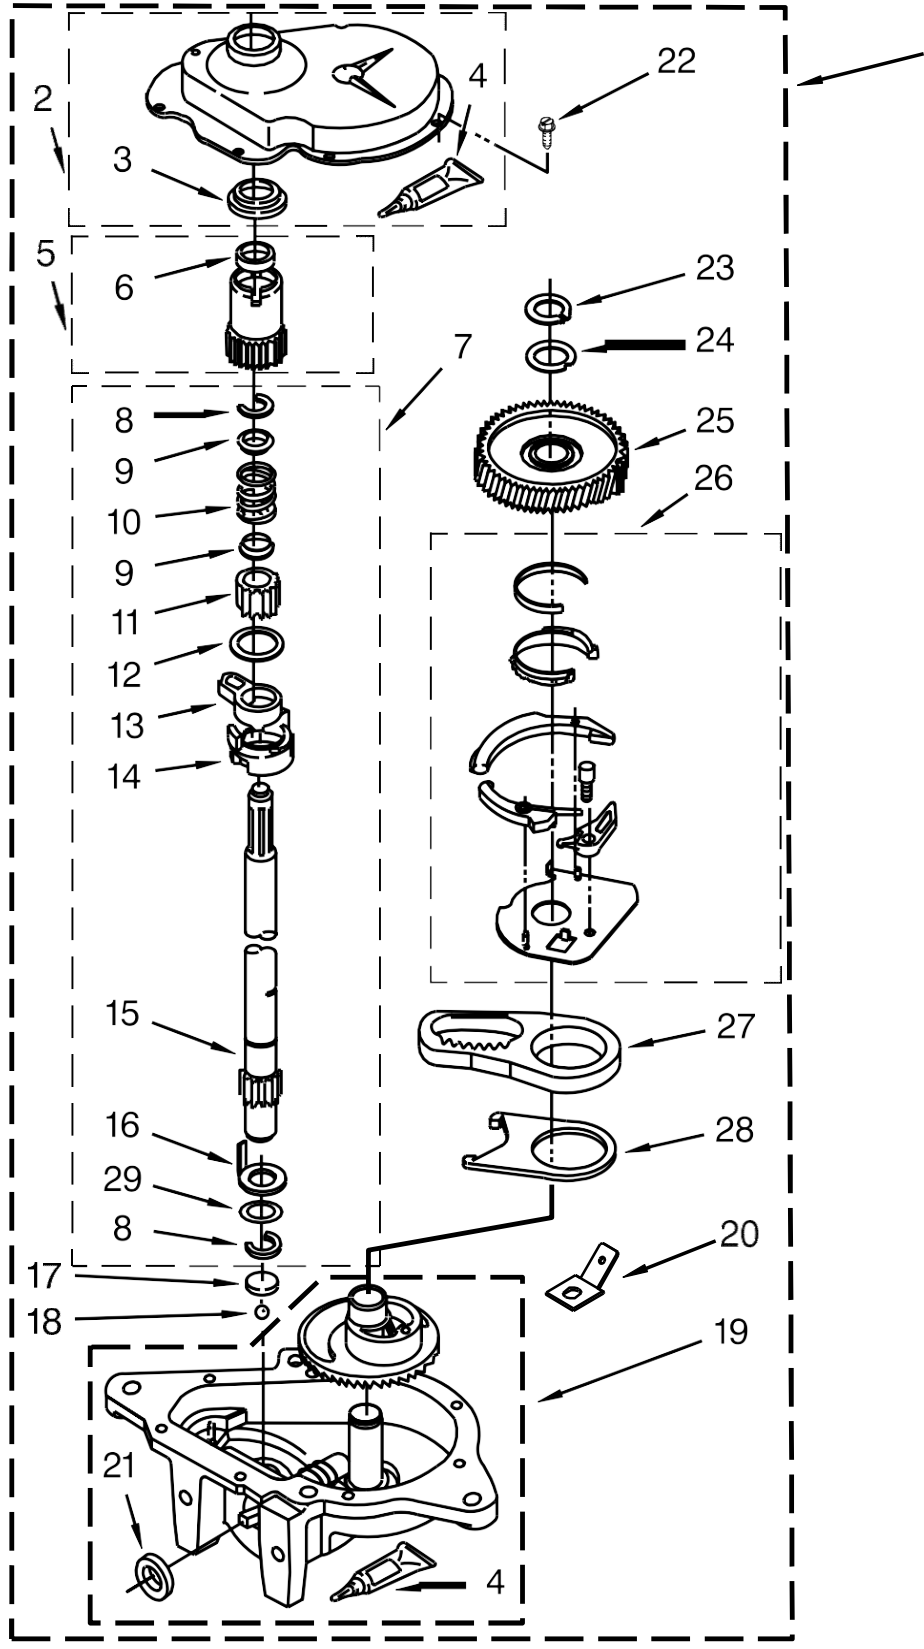

1

Centro de Lavado Whirlpool 7MWET3300EQ1

<u>Illus.</u> <u>No.</u>	<u>Part No.</u> <u>Description</u>	<u>Illus.</u> <u>No.</u>	<u>Part No.</u> <u>Description</u>	<u>Illus.</u> <u>No.</u>	<u>Part No.</u> <u>Description</u>
1	8532118 Gearcase (Complete)	11	W10110245 Gear, Agitate	21	W10111745 Seal, Thrust Plug
2	62685 Cover, Gearcase	12	62619 Washer, Agitator Gear	22	3351614 Screw
3	3349985 Seal, Gearcase Cover	13	62580 Follower, Cam	23	63283 Ring, Retaining
4	285195 Sealer, Gasket (.20 Fl. Oz.) (6ml)	14	3976349 Cam, Agitate	24	8546458 Washer, Thrust
5	63320 Pinion, Spin	15	389231 Shaft, Agitator	25	W10233582 Gear, Spin
6	356427 Seal, Drive Tube	16	62618 Washer, Cam Thrust	26	3948433 Neutral Assembly
7	389387 Shaft, Agitator	17	16018 Bearing, Agitator Thrust	27	8546456 Rack, Connecting
8	90369 Ring, Retaining	18	85529 Ball, Bearing	28	62621 Actuator, Shift
9	62677 Retainer, Spring	19	3947635 Bottom and Pinion, Gearcase	29	388815 Washer, Intermediate
10	62676 Spring, Agitator	20	3949116 Terminal, Grounding Tab