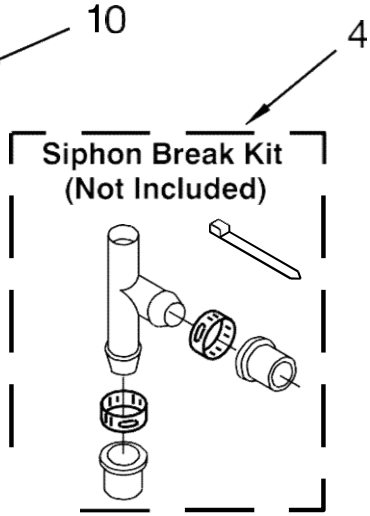

Order The Following Parts To Splice Plastic Drain Hose (Not Included)