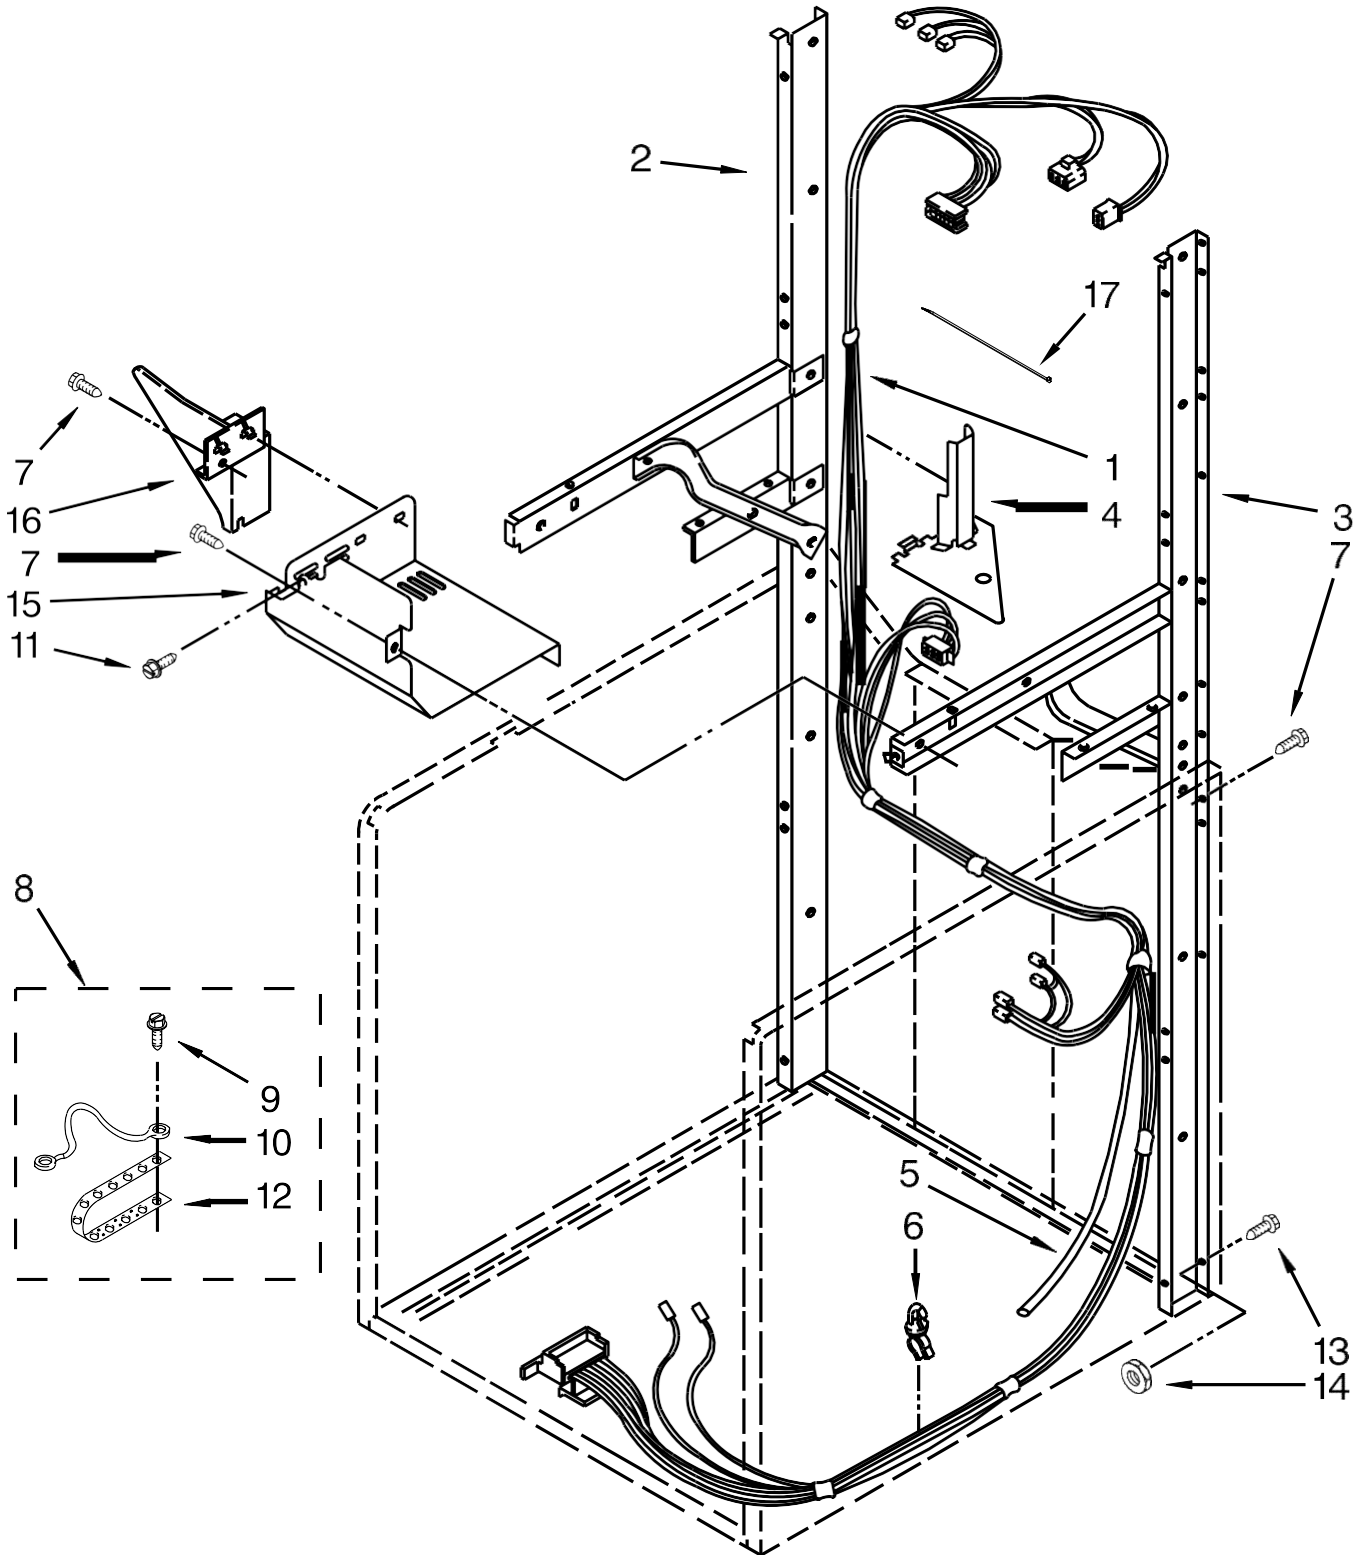

Centro de Lavado Whirlpool 7MWET3300EQ1

<u>Illus. No.</u>	<u>Part No.</u>	<u>Description</u>
1	W10545604	Harness, Washer
2	3388851	Assembly, Channel (Left)
3	3388850	Assembly, Channel (Right)
4	3390609	Shield, Harness
5	W10564195	Hose, Pressure Switch

<u>Illus. No.</u>	<u>Part No.</u>	<u>Description</u>
6	W10210799	Clip, Harness
7	343641	Screw
8	685463	Kit, Grounding
9	8533971	Screw
10	685449	Wire
11	3393008	Screw

<u>Illus. No.</u>	<u>Part No.</u>	<u>Description</u>
12	22965	Strap, Grounding
13	3400300	Bolt
14	8533952	Nut, Hex
15	3394350	Shield, Front
16	W10513339	Shield, Thermostat
17	W10334336	Tie, Cable