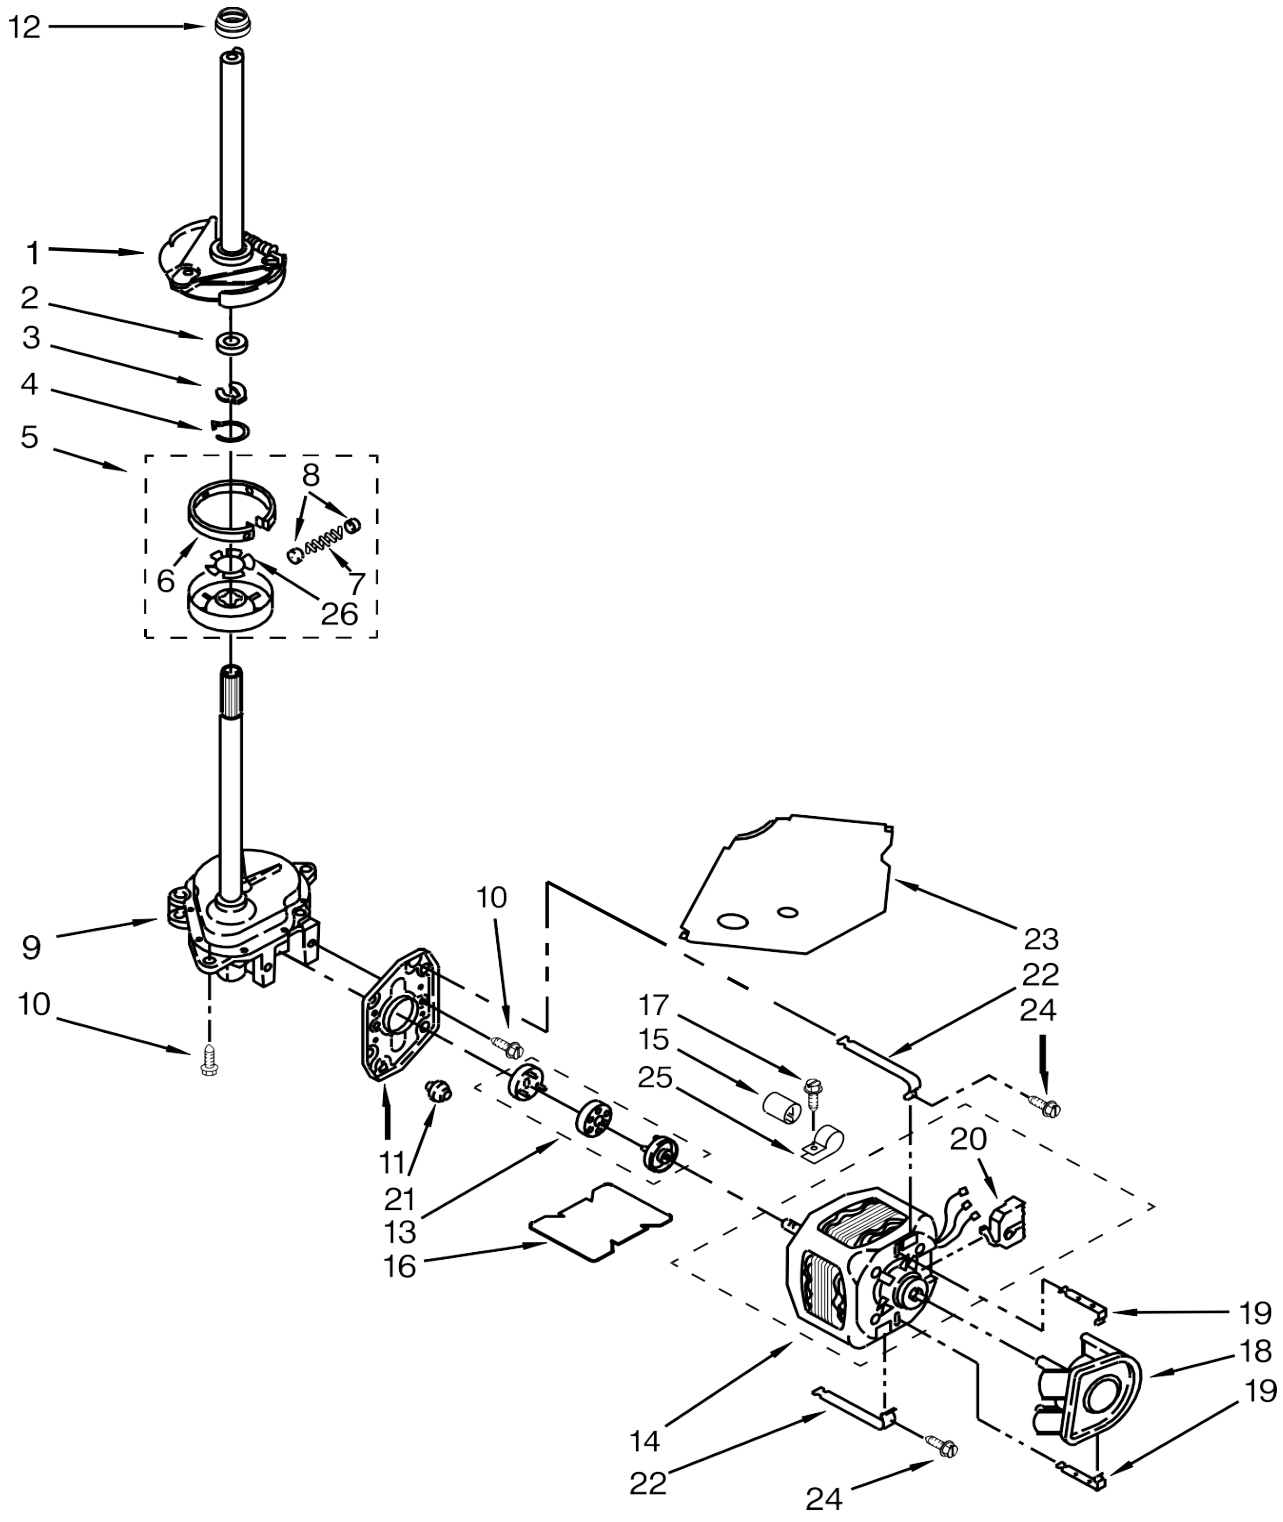

Centro de Lavado Whirlpool 7MWET3300EQ1

<u>Illus.</u> <u>No.</u>	<u>Part No.</u> <u>Description</u>	<u>Illus.</u> <u>No.</u>	<u>Part No.</u> <u>Description</u>	<u>Illus.</u> <u>No.</u>	<u>Part No.</u> <u>Description</u>
1	388951 Brake & Drive Tube (Complete)	10	3357334 Screw	21	62691 Grommet, Motor
2	63292 Washer, Spin Tube Thrust	11	62611 Plate, Motor Mount To Gearcase	22	W10086010 Retainer, Motor
3	62697 Ring, Spin Tube Support	12	8577374 Seal, Centerpost	23	W10795111 Shield, Tub To Motor
4	63283 Ring, Retaining	13	3364003 Coupling, Motor And Isolation	24	3387485 Screw
5	3951311 Clutch (Complete)	14	661600 Motor, 2-Speed	25	3949496 Clip, Capacitor
6	3951308 Band and Lining Assembly	15	8572717 Capacitor, Motor Start	26	3355454 Clip, Anti-Rattle
7	3946792 Spring & Damper Assembly	16	8316060 Shield, Motor		
8	62646 Cap, Clutch Spring	17	62863 Screw		
9	8532118 Gearcase (Complete)	18	3363892 Pump, Complete		
		19	8546127 Retainer, Pump		
		20	62850 Switch, Main Drive Motor