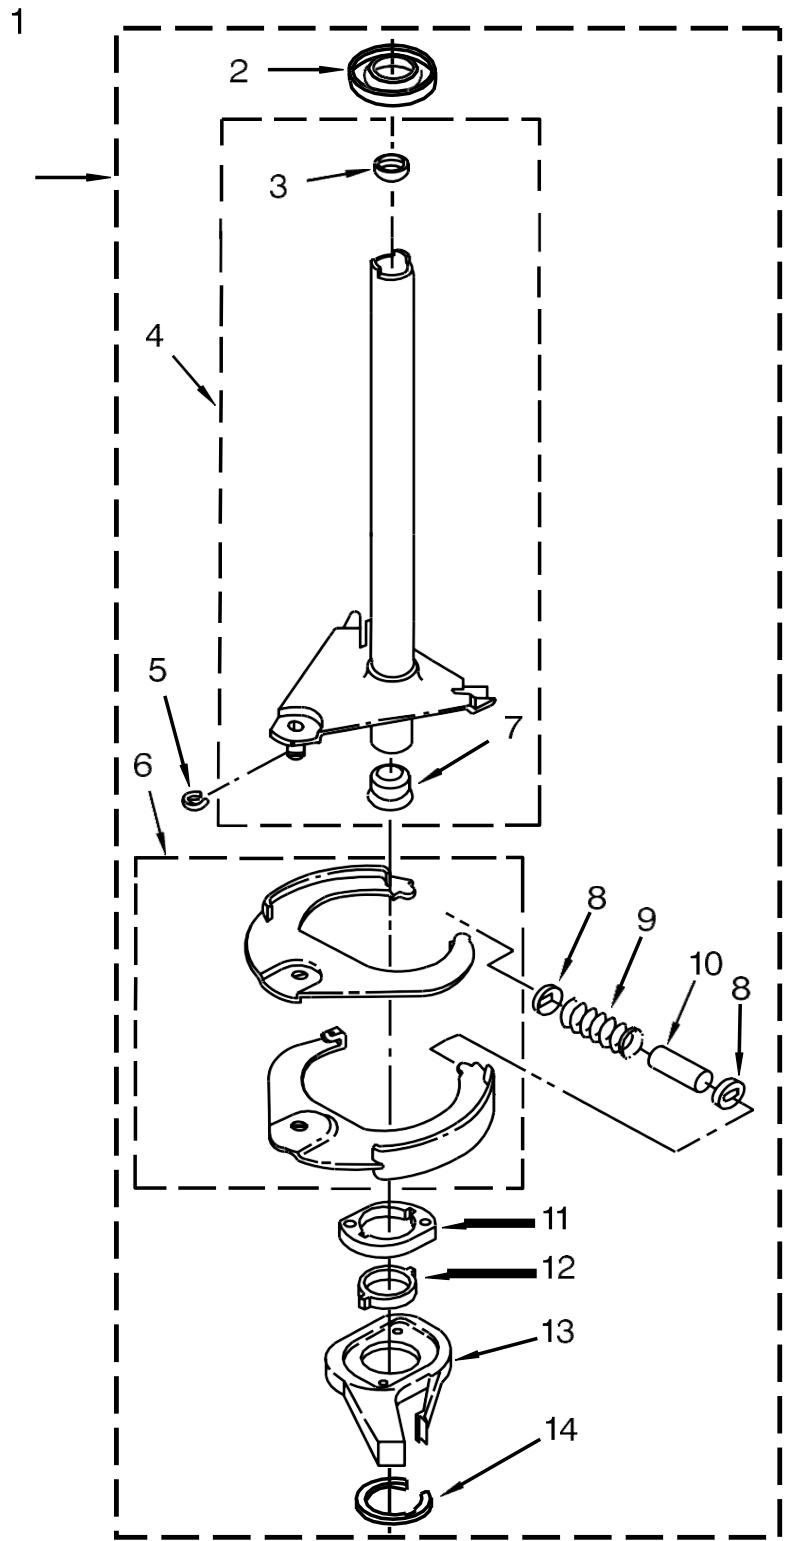

Centro de Lavado Whirlpool 7MWET3300EQ1

<u>Illus. No.</u>	<u>Part No.</u>	<u>Description</u>
1	388951	Brake & Drive Tube (Complete)
2	62658	Ring, Thrust
3	356427	Seal, Drive Tube
4	64027	Tube, Basket Drive
5	64035	Ring, "E"
6	64232	Shoe, Brake

<u>Illus. No.</u>	<u>Part No.</u>	<u>Description</u>
7	8546462	T Bearing, Spin Tube
8	3353956	Cap, Brake Spring
9	62647	Spring, Brake
10	3355360	Sleeve, Brake Spring
11	8546461	Cam, Brake Release
12	63022	Sleeve, Cam

<u>Illus. No.</u>	<u>Part No.</u>	<u>Description</u>
13	64194	Driver, Brake Cam
14	90368	Ring, Retaining (Parts Not Shown)
	285208	Lubricant (Use Only in Brake Shoe Assembly On Roller and Pin)