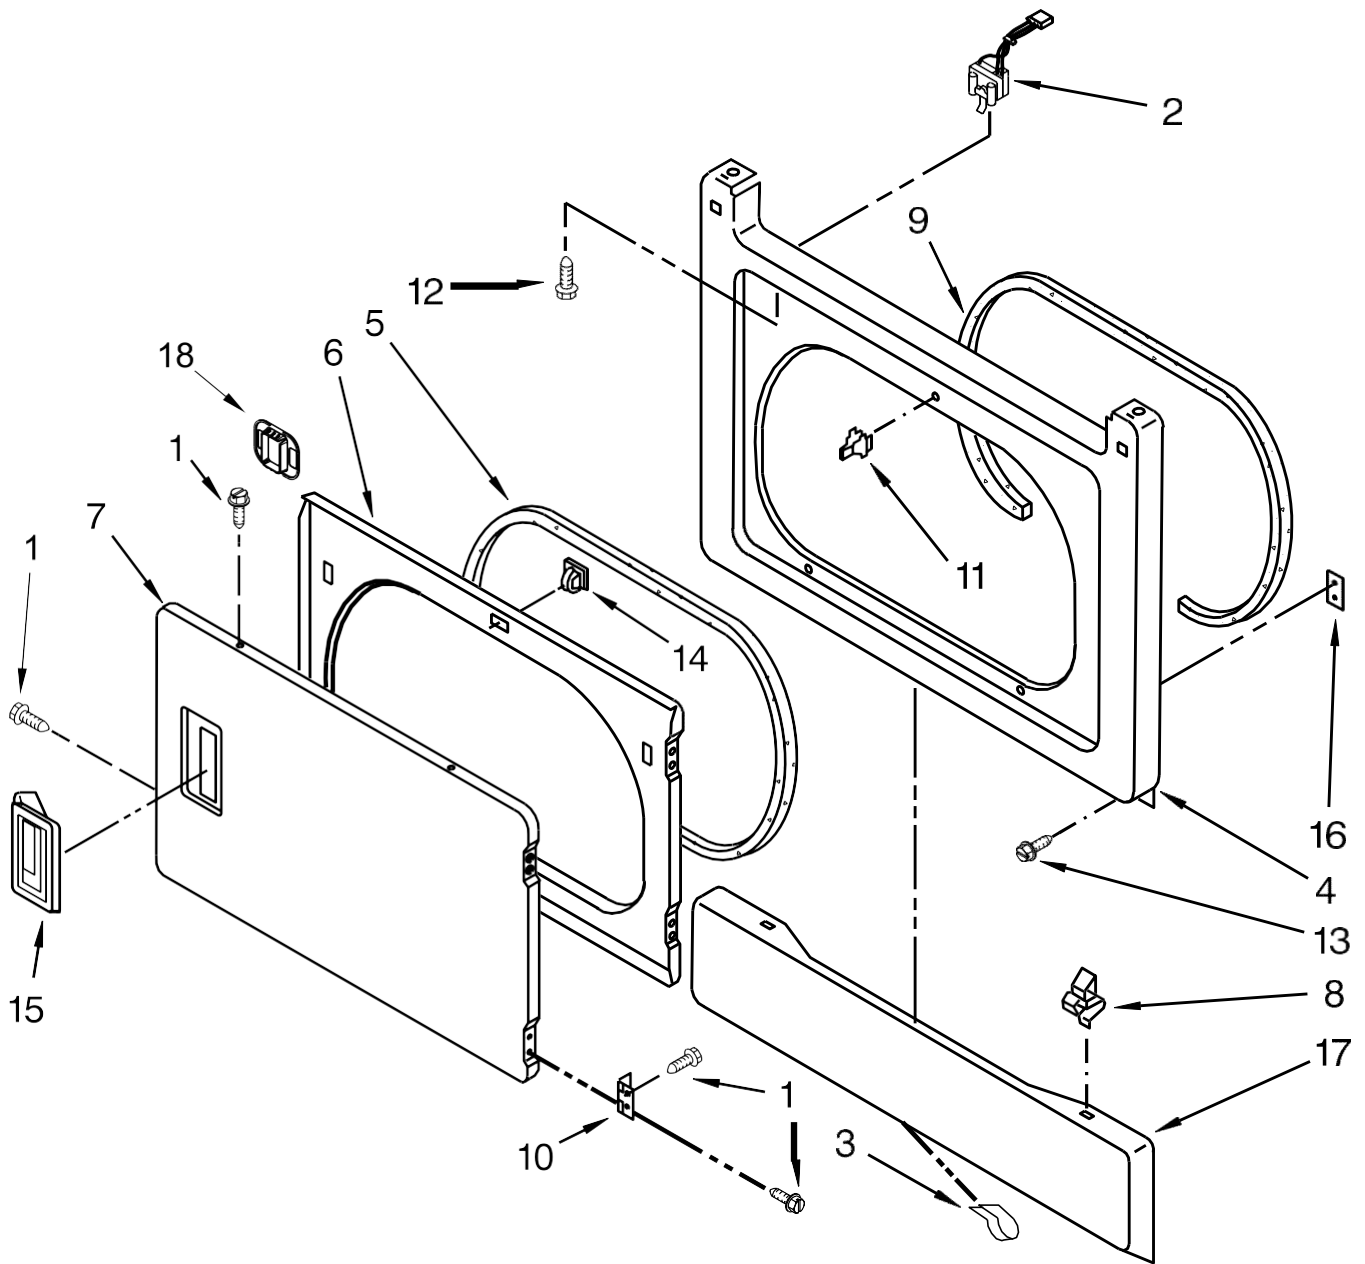

Centro de Lavado Whirlpool 7MWET3300EQ1

<u>Illus.</u> <u>No.</u>	<u>Part No.</u>	<u>Description</u>
1	342055	Screw
2	W10569603	Switch, Door
3	98234	Clip, Ground
4	W10892728	Panel, Front
5	W10823582	Seal, Door
6	W10878120	Door, Rear
7	W10322546	Door, Front
8	3388229	Retainer

<u>Illus.</u> <u>No.</u>	<u>Part No.</u>	<u>Description</u>
9	3387242	Seal, Front Panel
10		Hinge, Spring Assembly
	W10279703	Silver
11	W10601014	Strike, Door
12	697773	Screw
13	3393008	Screw
14	W10610880	Assembly, Door Catch

<u>Illus.</u> <u>No.</u>	<u>Part No.</u>	<u>Description</u>
15		Handle, Door
	W10095180	White
16	3390902	Clip, Door Hinge
17	3388958	Panel, Toe
18	W10529197	Bezel, Door Catch