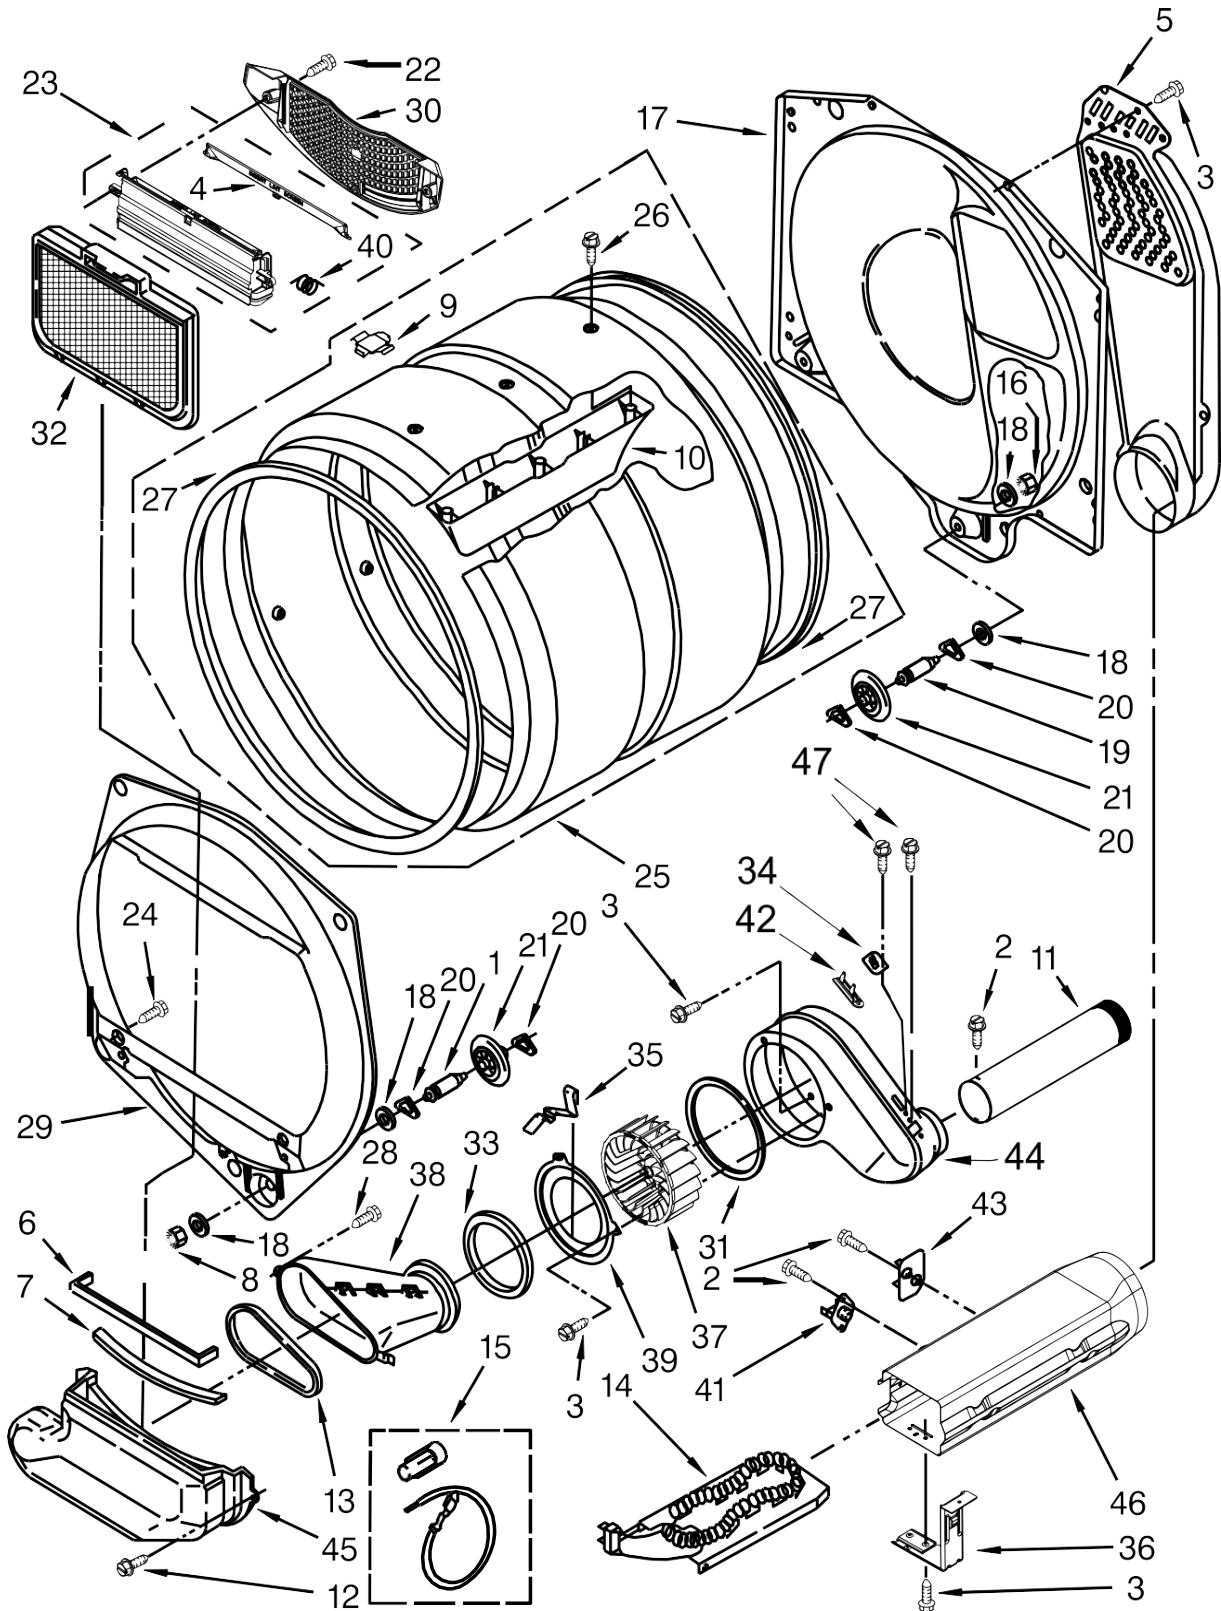

Centro de Lavado Whirlpool 7MWET3300EQ1

Centro de Lavado Whirlpool 7MWET3300EQ1

<u>Illus. No.</u>	<u>Part No.</u>	<u>Description</u>
1	W10359271	Shaft, Drum Roller - Right Hand Thread
2	90767	Screw
3	343641	Screw
4	W10685668	Door, Lint Screen
5	697354	Assembly, Air Duct
6	697813	Seal, Outlet Housing
7	3391906	Seal, Lint Duct
8	3934666	Nut, Hex
9	8066086	Plug, Drum Hole
10	3389449	Baffle, Drum
11	8563748	Pipe, Exhaust
12	3390647	Screw
13	3391685	Seal, Transition Duct to Lint Duct
14	3387749	Element, Heater
15	279457	Terminal Wire Kit (For Heater Element Wiring Harness Repair)
16	W10001120	Nut, Hex (Left Hand Thread)

<u>Illus. No.</u>	<u>Part No.</u>	<u>Description</u>
17	3387809	Bulkhead, Rear
18	3387459	Washer
19	W10359272	Shaft, Drum Roller - Left Hand Thread
20	W10512946	Washer, Tri Ring
21	W10314171	Roller, Support
22	3357011	Screw
23	W10685669	Assembly, Outlet Housing
24	695240	Screw
25	W10518375	Assembly, Drum
26	W10219342	Screw
27	W10495828	Seal, Drum Front
28	3387230	Screw
29	697557	Bulkhead, Front
30	W10692558	Grill, Outlet
31	697770	Seal, Plate Cover
32	3389644	Screen, Lint
33	8566209	Seal, Transition Duct
34	3387134	Thermostat

<u>Illus. No.</u>	<u>Part No.</u>	<u>Description</u>
35	3390935	Clip, Duct Locator
36	3389647	Bracket, Heater Box
37	697772	Wheel, Blower
38	W10853744	Duct, Transition
39	697366	Cover Plate, Blower
40	3394986	Spring, Lint Screen Door
41	3390291	Thermostat
42	3392519	Fuse, Thermal (91C)
43	3977394	Thermal Cut-Off
44	8544362	Housing, Blower
45	3388909	Lint Duct Assembly
46	W10608822	Box, Heater
47	693995	Screw