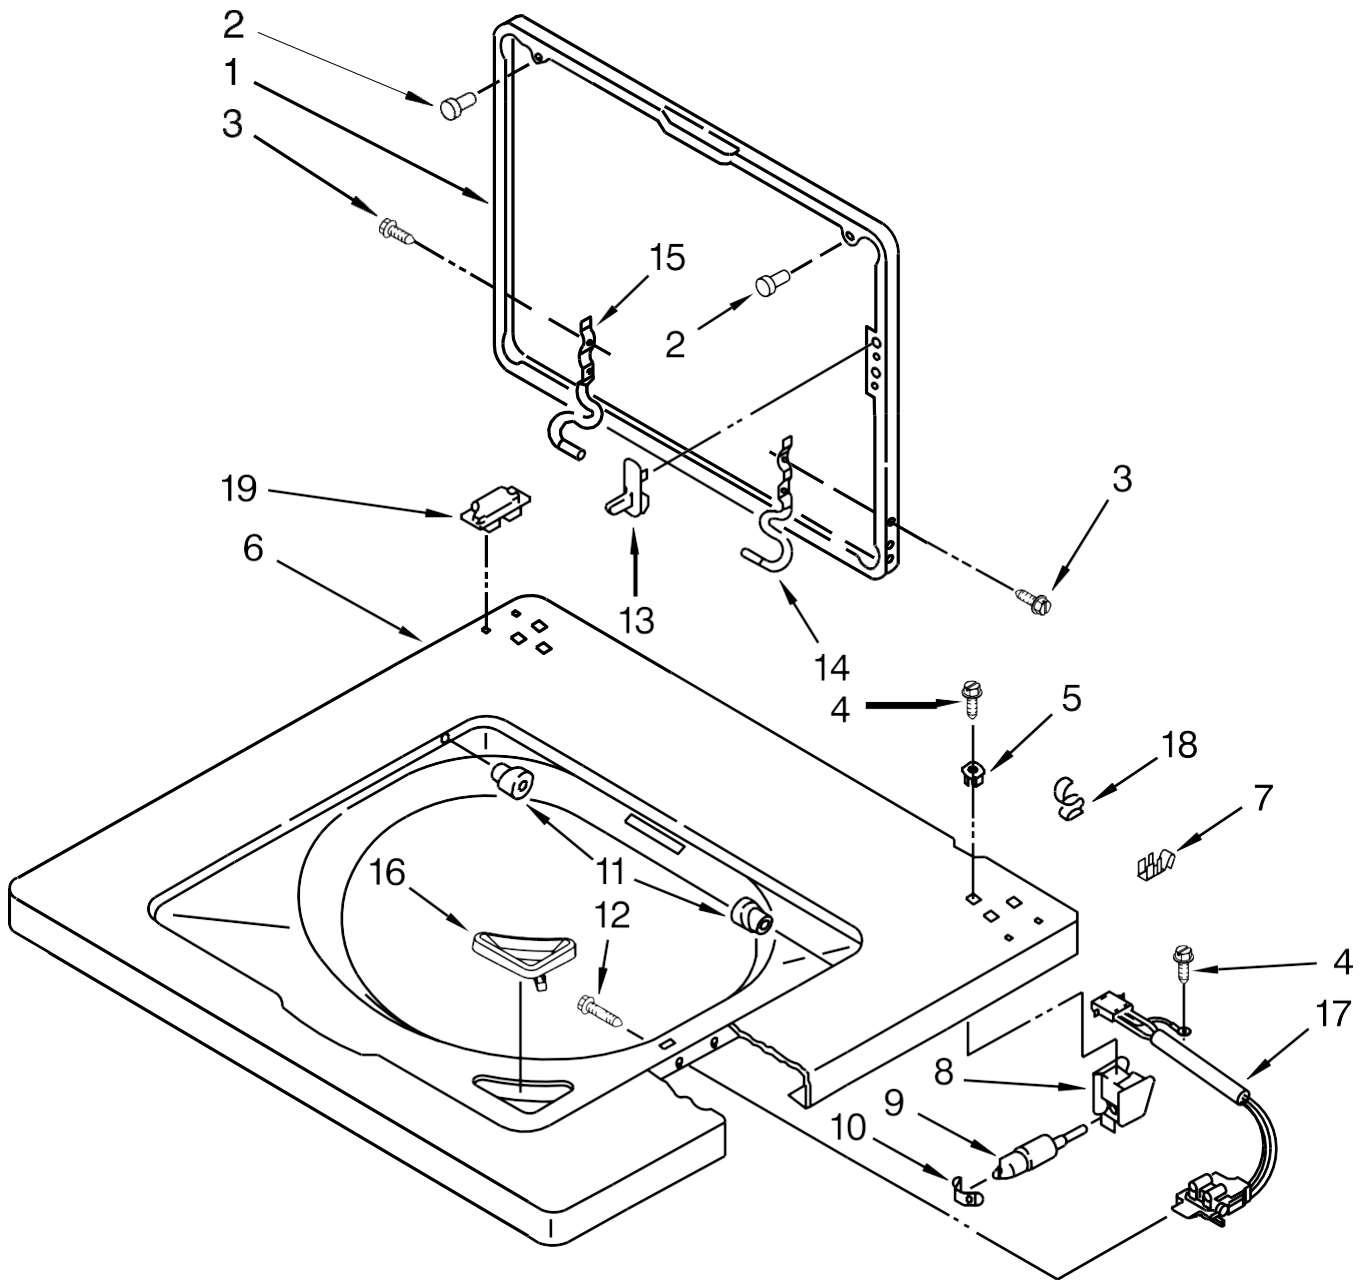

Centro de Lavado Whirlpool 7MWET3300EQ1

<u>Illus. No.</u>	<u>Part No.</u>	<u>Description</u>
1	W10173243	Lid
2	9724509	Bumper, Lid
3	W10119872	Screw
4	343641	Screw
5	692400	Screw Grommet
6	3349817	Top, Console
7	W10113937	Clip, Grounding

<u>Illus. No.</u>	<u>Part No.</u>	<u>Description</u>
8	3354020	Bracket, Mounting
9	3350152	Retainer, Lid Assembly
10	3350828	Clip, Cylinder Retainer
11	21258	Bearing, Lid Hinge
12	3356311	Screw and Washer
13	358684	Strike, Lid Switch

<u>Illus. No.</u>	<u>Part No.</u>	<u>Description</u>
14	3350101	Hinge (RH)
15	3350102	Hinge (LH)
16	3362952	Dispenser, Bleach
17	3355458	Switch, Lid
18	90016	Clip, Harness
19	W10134768	Locator, Top