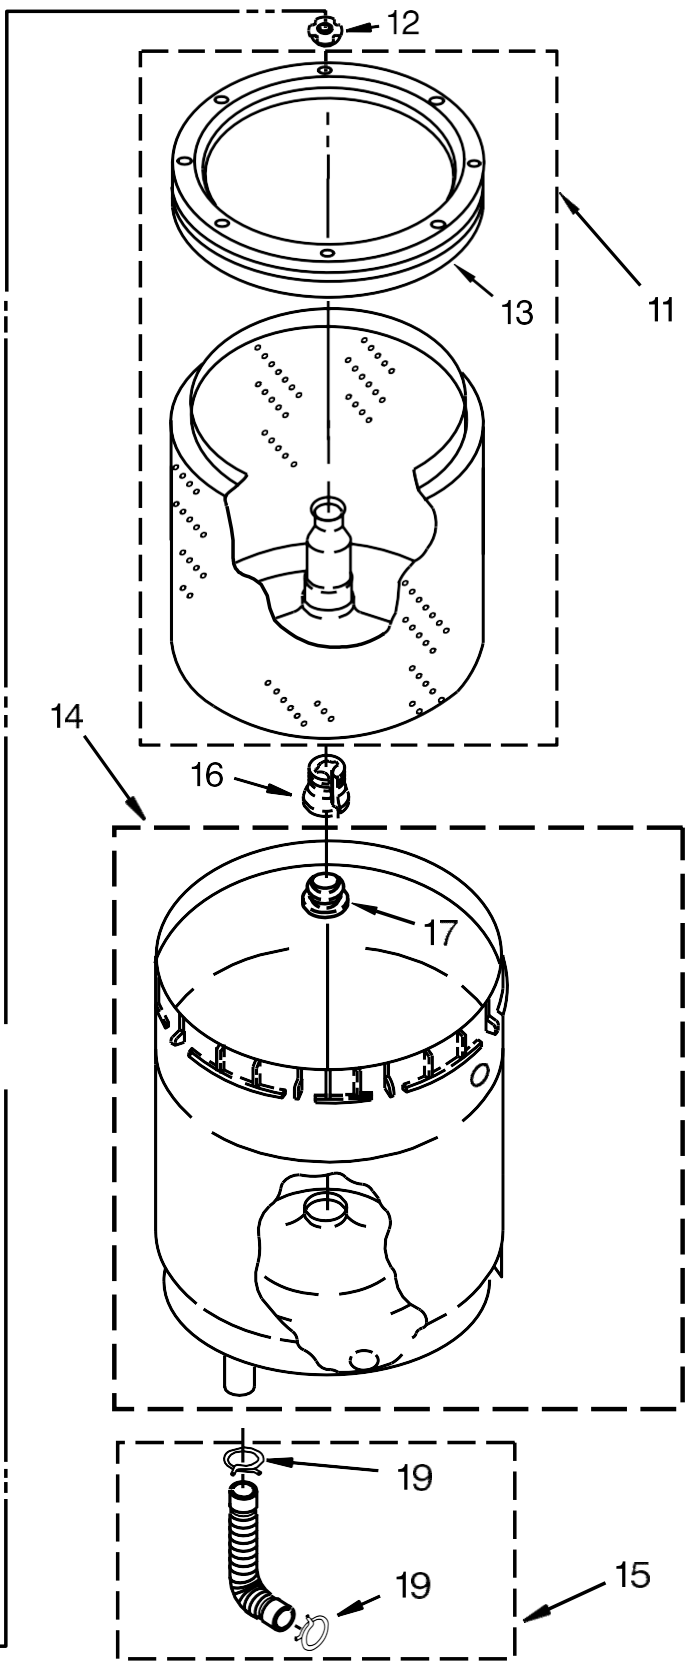

Centro de Lavado Whirlpool 7MWET3300EQ1

Centro de Lavado Whirlpool 7MWET3300EQ1

<u>Illus. No.</u>	<u>Part No.</u>	<u>Description</u>
1	W10834472	Dispenser Assembly
2	3947410	Cam, Agitator
3	3366877	Dog, Agitator Clutch
4	358237	Screw and Washer
5	387094	Cap, Barrier
6	3349610	Mover, Clothes
7	3351014	Spacer, Thrust

<u>Illus. No.</u>	<u>Part No.</u>	<u>Description</u>
8	3349098	Agitator
9	W10388299	Tub Ring
10	3976308	Seal, Tub Ring
11	3352234	Basket
12	21366	Nut, Spanner
13	387240	Ring, Balance
14	3349292	Tub
15	3951449	Hose, Tub to Pump (Includes Clamp)

<u>Illus. No.</u>	<u>Part No.</u>	<u>Description</u>
16	389140	Block, Basket Drive
17	383727	Gasket, Centerpost
18	W10072840	Seal, Inner Cap
19	3363366	Clamp, Hose
20	3949550	Washer
21	W10429138	Agitator (Complete)