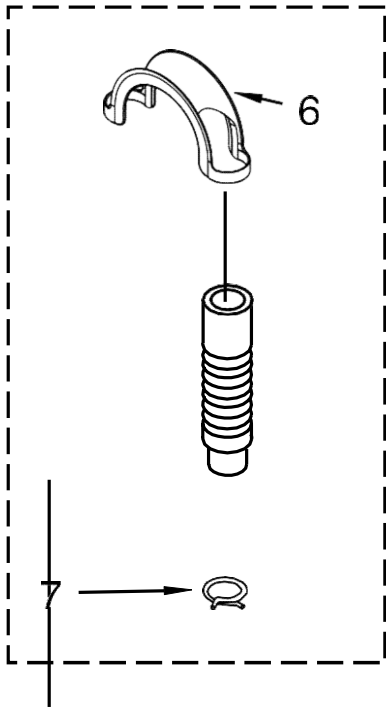

Centro de Lavado Whirlpool 7MWET3300EQ1