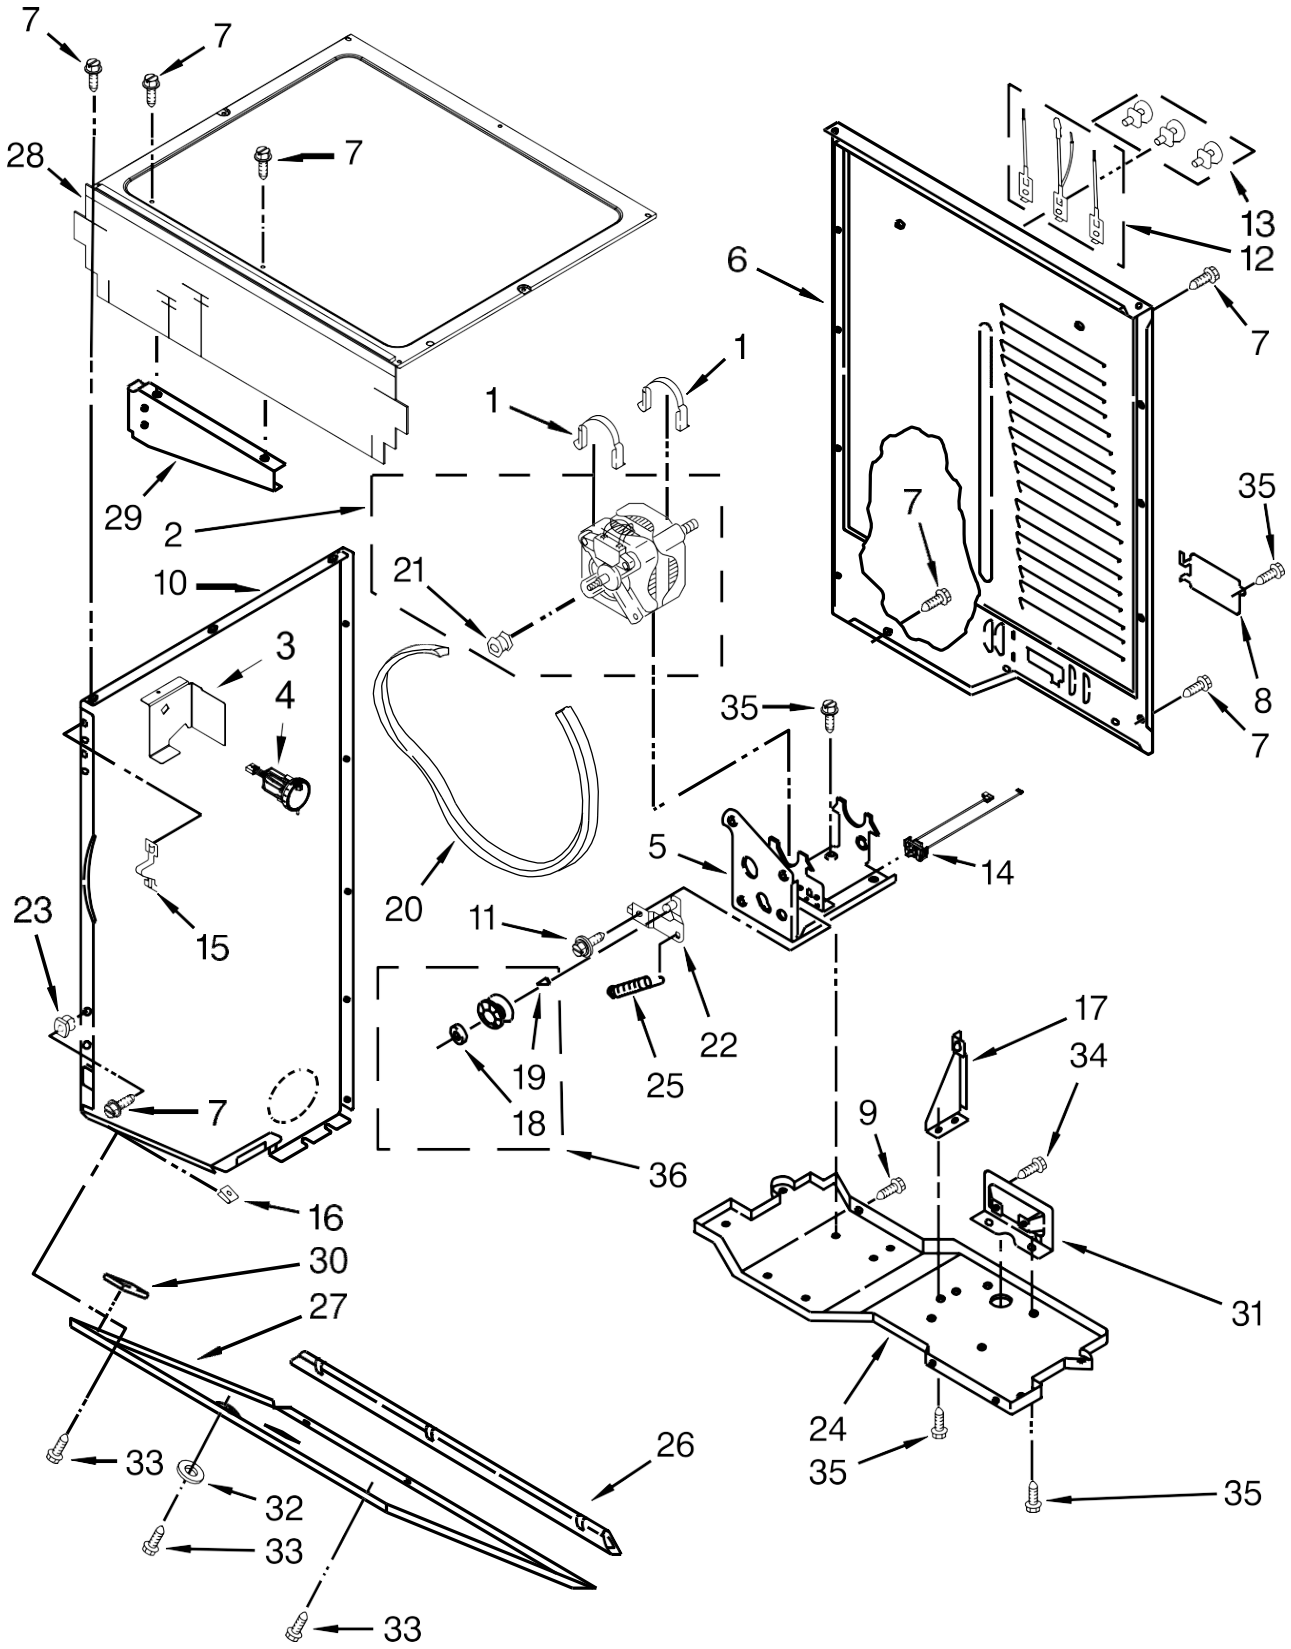

Centro de Lavado Whirlpool 7MWET3300EQ1

<u>Illus.</u> <u>No.</u>	<u>Part No.</u>	<u>Description</u>
1	W10121316	Clamp, Motor Mount
2	W10396030	Motor, Main Drive (60 Hz)
3	W10549488	Bracket, Pressure Switch
4	W10663966	Switch, Pressure (3 Level)
5	W10869479	Bracket, Motor
6	W10892493	Panel, Rear
7	343641	Screw
8	697740	Bracket, TerminalBlock
9	8533974	Screw
10		Panel, Side
	3389264	White (Left Hand)
	3389256	White (Right Hand)
11	3389420	Screw

<u>Illus.</u> <u>No.</u>	<u>Part No.</u>	<u>Description</u>
12	279318	Terminal, Brass and Tinned (Includes Terminal Block Screw Kit)
13	279393	Screw Kit, Terminal Block
14	W10411937	Switch, Broken Belt
15	3389231	Clip, Front Panel
16	98234	Clip, Ground
17	3391639	Bracket, Bulkhead
18	W10512946	Washer, Tri Ring
19	W10121334	Washer
20	3387610	Belt, Drive
21	3391087	Pulley, Motor (60 Hz.)
22	3389332	Bracket, Idler
23	692400	Screw Grommet

<u>Illus.</u> <u>No.</u>	<u>Part No.</u>	<u>Description</u>
24	3349337	Base, Dryer
25	W10446781	Spring, Idler
26	3389683	Cove, Transition Panel (Black)
27	3389272	Panel, Transition
28	W10532393	Top, Dryer (Assembly)
29	3390722	Shield, Console to Drum
30	3389682	Spacer, ToePanel
31	3393722	Bracket, TerminalBlock
32	3389431	Bumper, Lid Stop
33	693304	Screw
34	3387485	Screw
35	3390631	Screw
36	W10468057	Assembly, Pulley