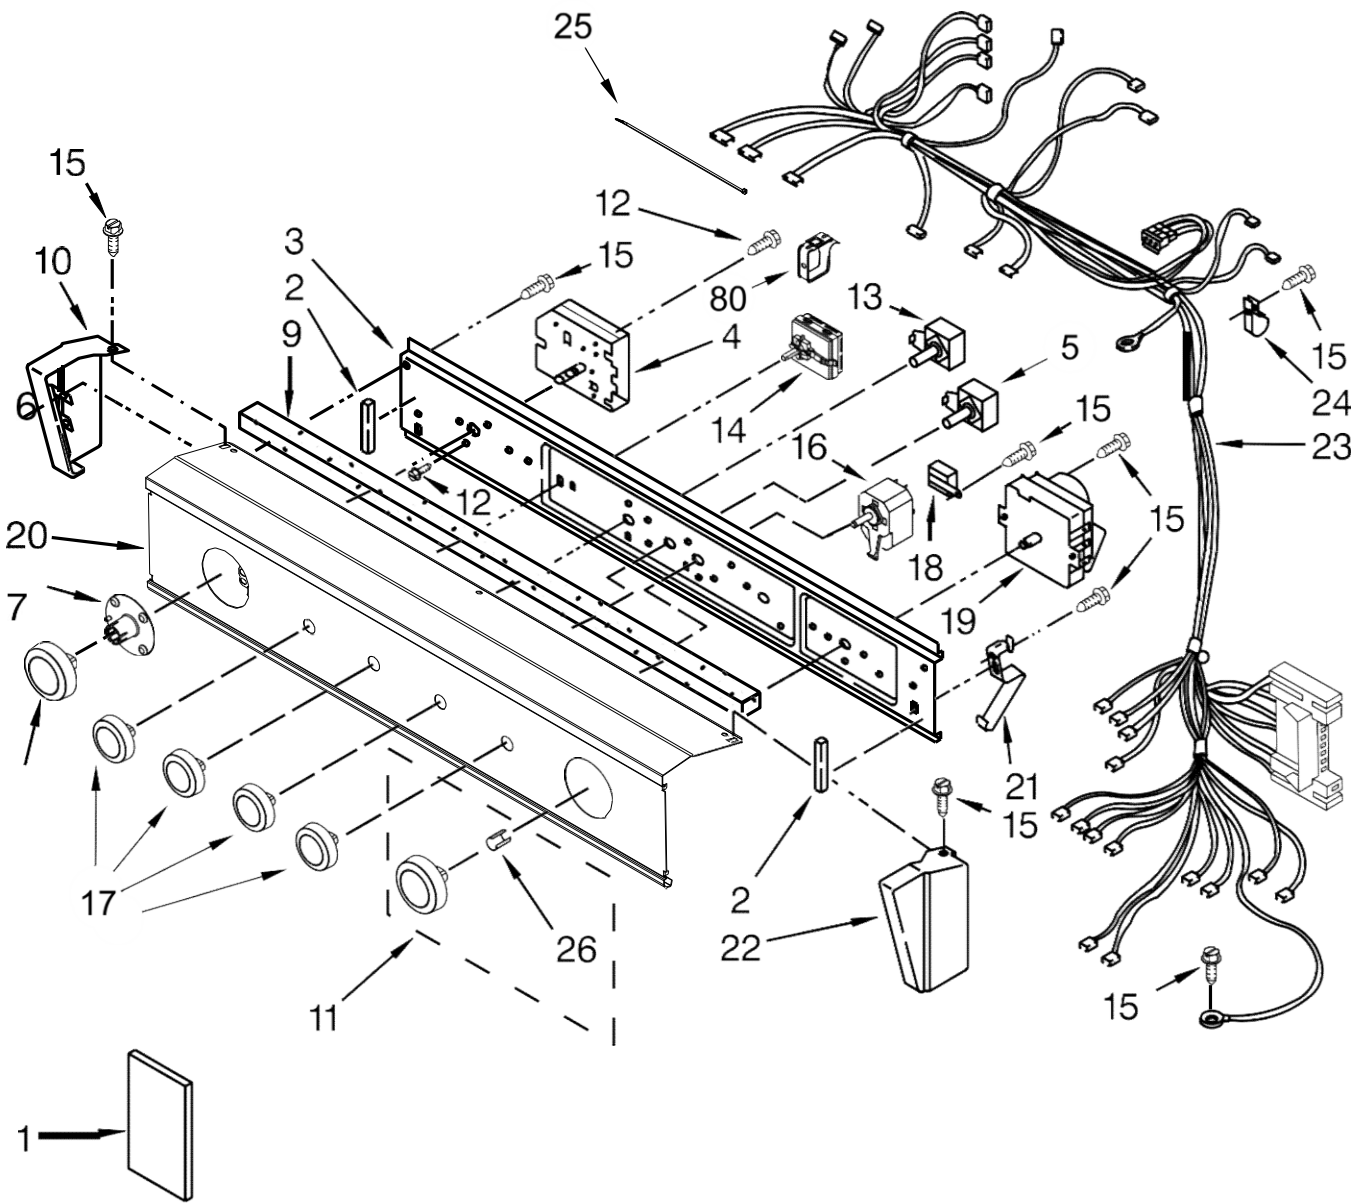

Literature Parts

Centro de Lavado Whirlpool 7MWET3300EQ1

<u>Illus. No.</u>	<u>Part No.</u>	<u>Description</u>
1		Literature Parts
	W10894257	Installation Instructions
	W10802778	Guide, Use and Care
	W10685958	Wiring Diagram
2	3390688	Spacer, Foam Pad
3	W10732070	Bracket, Control
4	W10113804	Timer Assembly (60Hz.)
5	3949188	Switch, Rotary
6	W10721959	Dial, Timer
7		Knob, Timer (Washer)
	W10721955	White
8	W10210799	Clip, Harness
	8565944	White

<u>Illus. No.</u>	<u>Part No.</u>	<u>Description</u>
9	8521965	Gasket, Console
10		End Cap (Left)
	W10891649	White
11		Knob, Timer (Dryer)
	W10721961	White
12	3400808	Screw
13	W10544357	Switch, Pressure (3 Level)
14	W10711272	Switch, Temperature
15	90767	Screw
16	3404233	Switch, Push-To-Start
17		Knob, Push To Start
	W10722056	White

<u>Illus. No.</u>	<u>Part No.</u>	<u>Description</u>
18	694419	Buzzer, Mini
19	W10642934	Timer Assembly
20		Assembly, Control Panel
	W10696103	White
21	3389453	Bracket, Hinge
22		End Cap (Right)
	W10891648	White
23	W10640720	Harness, Dryer
24	3390604	Clamp, Harness
25	W10334336	Tie, Cable
26	8536939	Clip, Spring