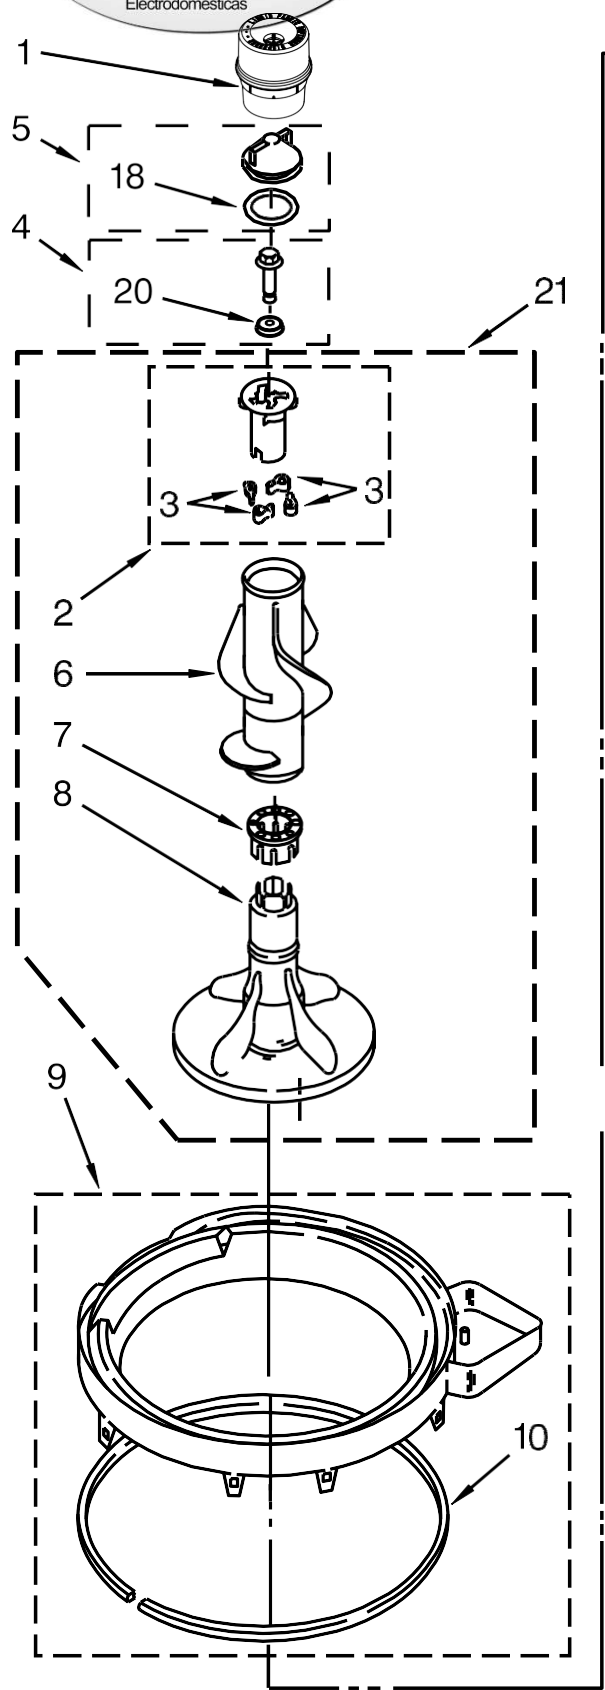

Centro de Lavado Whirlpool 7MWET3300EQ1

Centro de Lavado Whirlpool 7MWET3300EQ1

<u>Illus. No.</u>	<u>Part No.</u>	<u>Description</u>
1	W10834472	Dispenser Assembly
2	3947410	Cam, Agitator
3	3366877	Dog, Agitator Clutch
4	358237	Screw and Washer
5	387094	Cap, Barrier
6	3349610	Mover, Clothes
7	3351014	Spacer, Thrust

<u>Illus. No.</u>	<u>Part No.</u>	<u>Description</u>
8	3349098	Agitator
9	W10388299	Tub Ring
10	3976308	Seal, Tub Ring
11	3352234	Basket
12	21366	Nut, Spanner
13	387240	Ring, Balance
14	3349292	Tub
15	3951449	Hose, Tub to Pump (Includes Clamp)

<u>Illus. No.</u>	<u>Part No.</u>	<u>Description</u>
16	389140	Block, Basket Drive
17	383727	Gasket, Centerpost
18	W10072840	Seal, Inner Cap
19	3363366	Clamp, Hose
20	3949550	Washer
21	W10429138	Agitator (Complete)